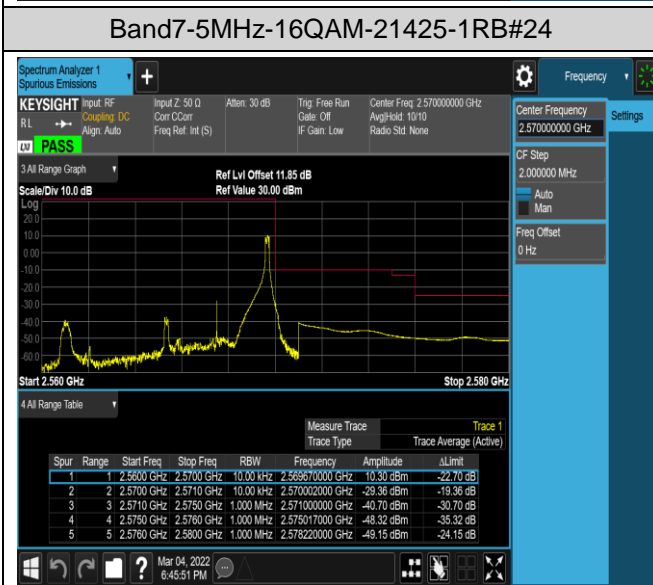

Band5-10MHz-16QAM-20600-1RB#0

Band5-10MHz-16QAM-20600-1RB#49

Band5-10MHz-16QAM-20600-50RB#0

Band7-5MHz-QPSK-20775-1RB#0

Band7-5MHz-QPSK-20775-1RB#24

Band7-20MHz-QPSK-20850-100RB#0

Band7-20MHz-QPSK-21350-1RB#0