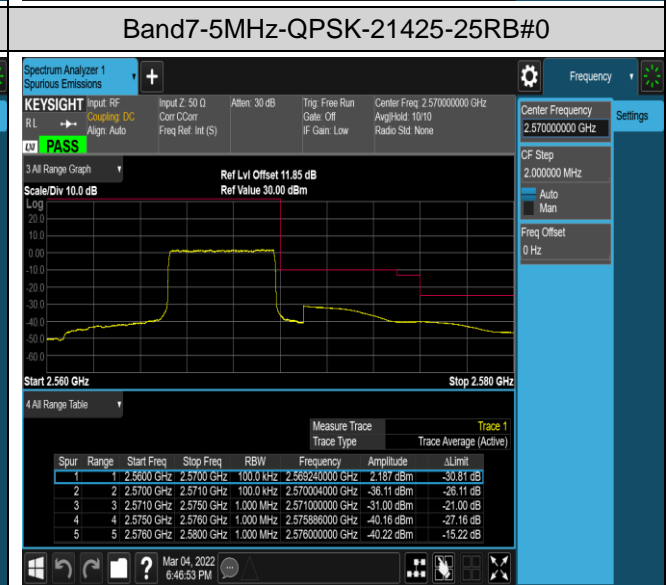

Band5-10MHz-16QAM-20600-1RB#0

Band5-10MHz-16QAM-20600-1RB#49

Band5-10MHz-16QAM-20600-50RB#0

Band7-5MHz-QPSK-20775-1RB#0

Band7-5MHz-QPSK-20775-1RB#24

Band7-20MHz-QPSK-20850-100RB#0

Band7-20MHz-QPSK-21350-1RB#0