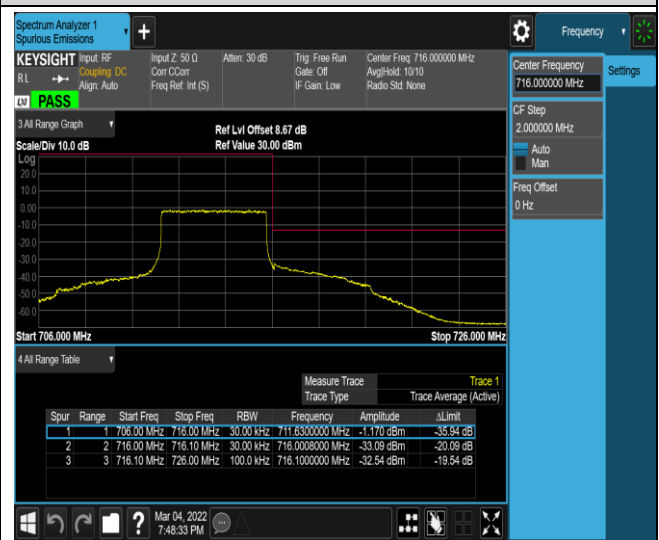

Band17-5MHz-QPSK-23825-25RB#0

Band17-5MHz-16QAM-23755-1RB#24