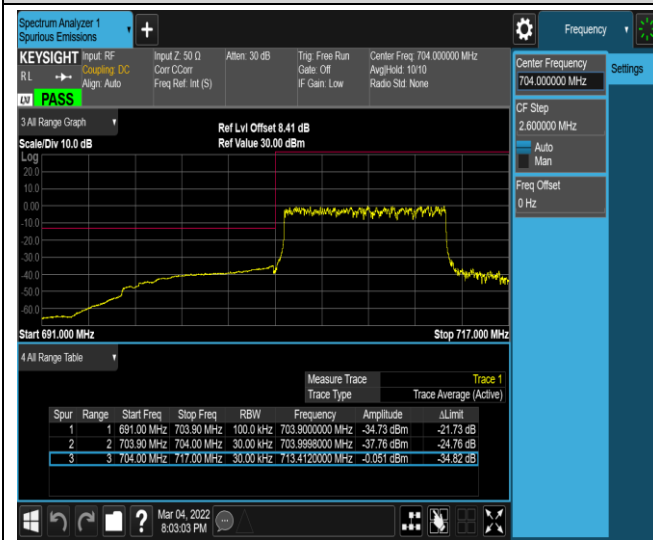

Band17-10MHz-QPSK-23780-50RB#0

Band17-10MHz-QPSK-23800-1RB#49