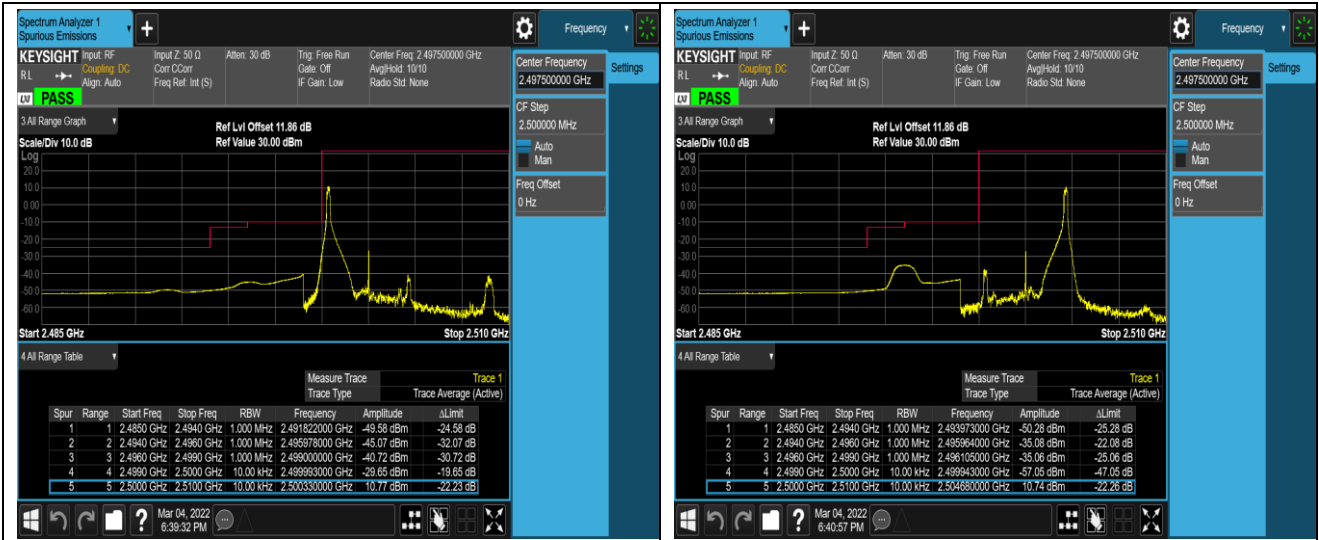

Band5-10MHz-16QAM-20600-1RB#0

Band5-10MHz-16QAM-20600-1RB#49

Band5-10MHz-16QAM-20600-50RB#0

Band7-5MHz-QPSK-20775-1RB#0

Band7-5MHz-QPSK-20775-1RB#24

Band7-20MHz-QPSK-20850-100RB#0

Band7-20MHz-QPSK-21350-1RB#0