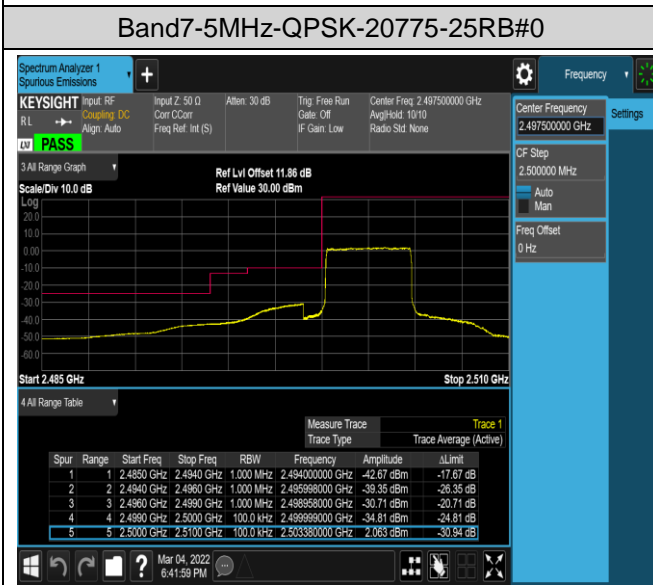

Band5-10MHz-16QAM-20600-1RB#0

Band5-10MHz-16QAM-20600-1RB#49

Band5-10MHz-16QAM-20600-50RB#0

Band7-5MHz-QPSK-20775-1RB#0

Band7-5MHz-QPSK-20775-1RB#24

Band7-20MHz-QPSK-20850-100RB#0

Band7-20MHz-QPSK-21350-1RB#0