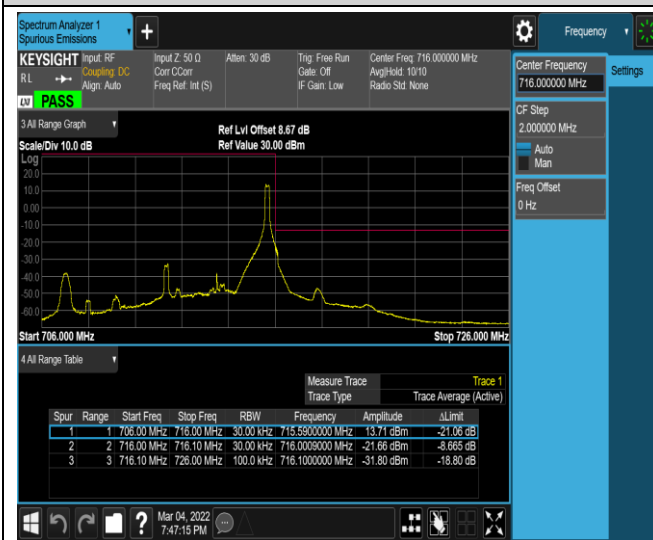

Band17-5MHz-QPSK-23825-1RB#24

Band17-5MHz-16QAM-23755-1RB#0