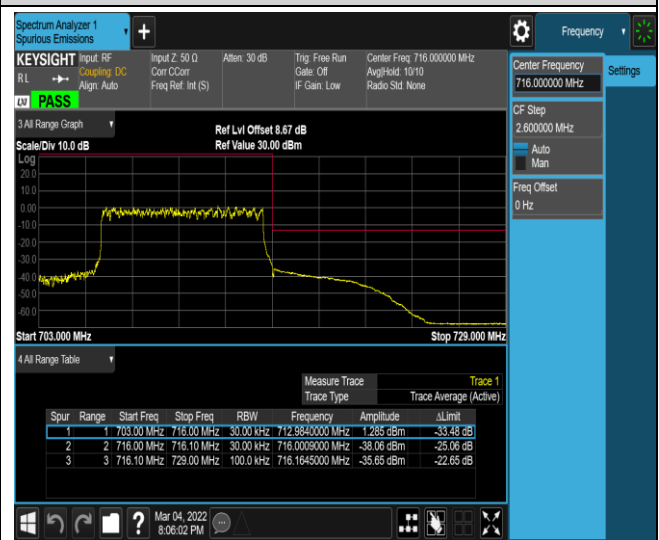

Band17-10MHz-QPSK-23780-1RB#0

Band17-10MHz-QPSK-23780-1RB#49

Band17-10MHz-QPSK-23780-50RB#0

Band17-10MHz-QPSK-23800-1RB#0

Band17-10MHz-QPSK-23800-1RB#49

Band17-10MHz-QPSK-23800-50RB#0

Band17-10MHz-16QAM-23780-1RB#0