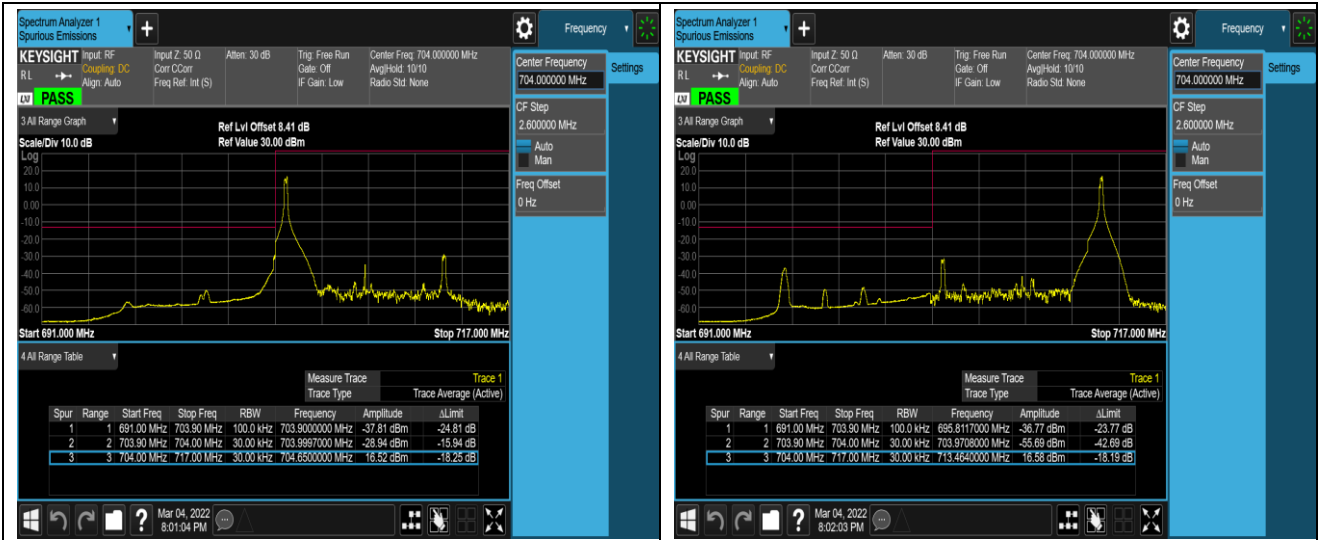

Band17-10MHz-QPSK-23780-1RB#0

Band17-10MHz-QPSK-23780-1RB#49

Band17-10MHz-QPSK-23780-50RB#0

Band17-10MHz-QPSK-23800-1RB#0