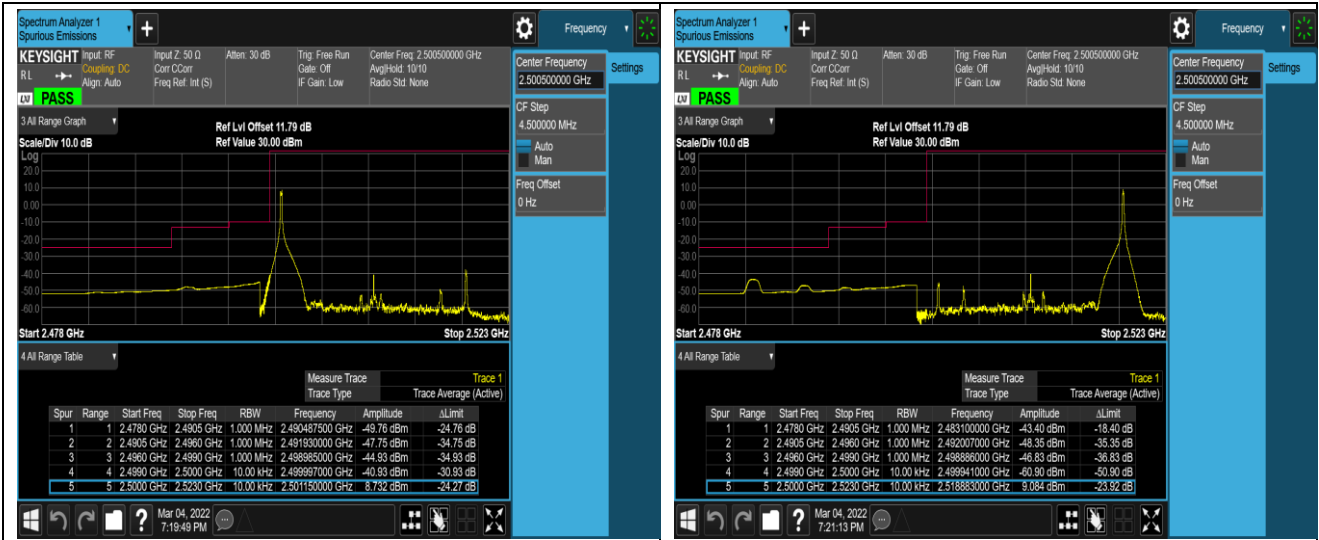

Band7-20MHz-16QAM-20850-1RB#0

Band7-20MHz-16QAM-20850-1RB#99