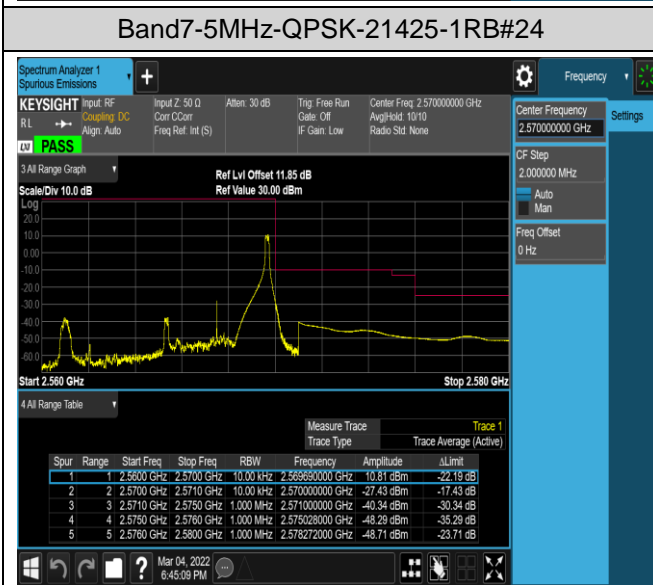

Band5-10MHz-16QAM-20600-1RB#0

Band5-10MHz-16QAM-20600-1RB#49

Band5-10MHz-16QAM-20600-50RB#0

Band7-5MHz-QPSK-20775-1RB#0

Band7-5MHz-QPSK-20775-1RB#24

Band7-20MHz-QPSK-20850-100RB#0

Band7-20MHz-QPSK-21350-1RB#0