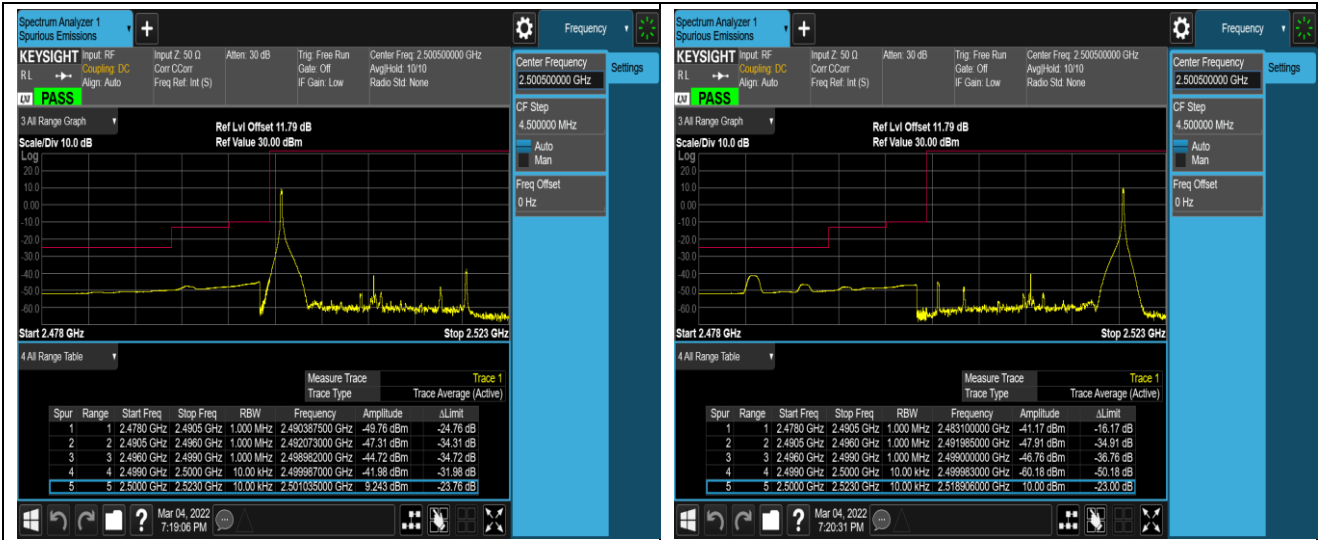

Band5-10MHz-16QAM-20600-1RB#0

Band5-10MHz-16QAM-20600-1RB#49

Band5-10MHz-16QAM-20600-50RB#0

Band7-5MHz-QPSK-20775-1RB#0

Band7-5MHz-QPSK-20775-1RB#24

Band7-20MHz-QPSK-20850-100RB#0

Band7-20MHz-QPSK-21350-1RB#0