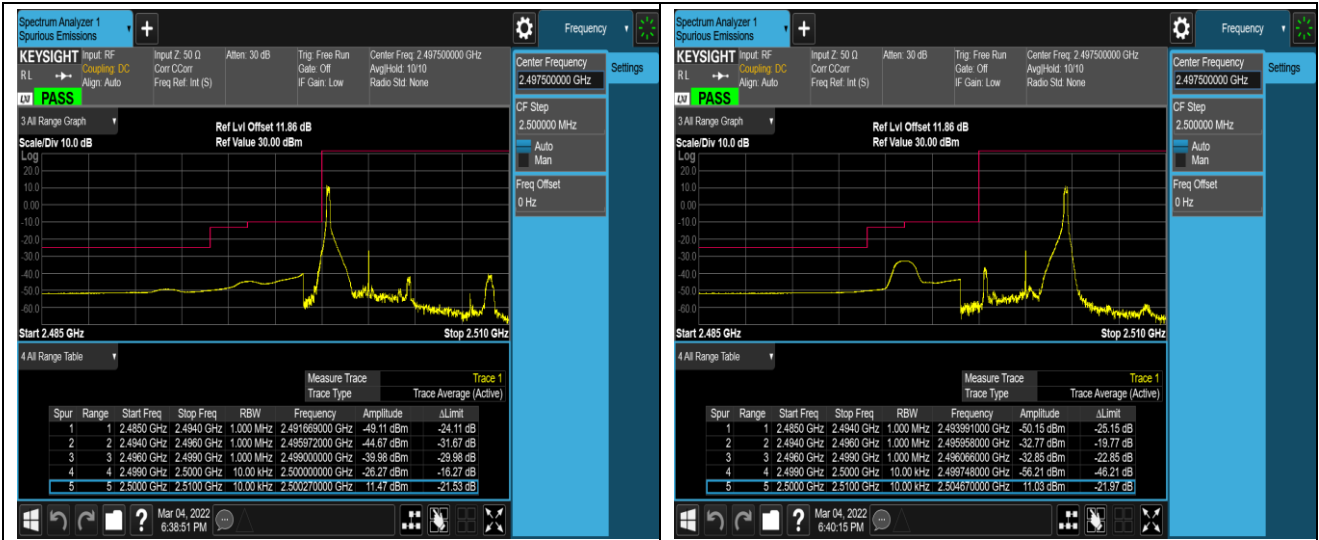

Band5-10MHz-16QAM-20600-1RB#0

Band5-10MHz-16QAM-20600-1RB#49

Band5-10MHz-16QAM-20600-50RB#0

Band7-5MHz-QPSK-20775-1RB#0

Band7-5MHz-QPSK-20775-1RB#24

Band7-20MHz-QPSK-20850-100RB#0

Band7-20MHz-QPSK-21350-1RB#0