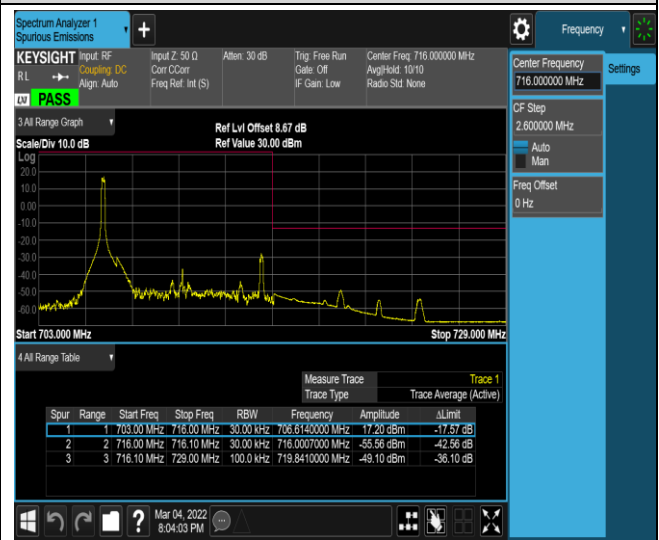

Band17-10MHz-QPSK-23800-1RB#0

Band17-10MHz-QPSK-23800-50RB#0