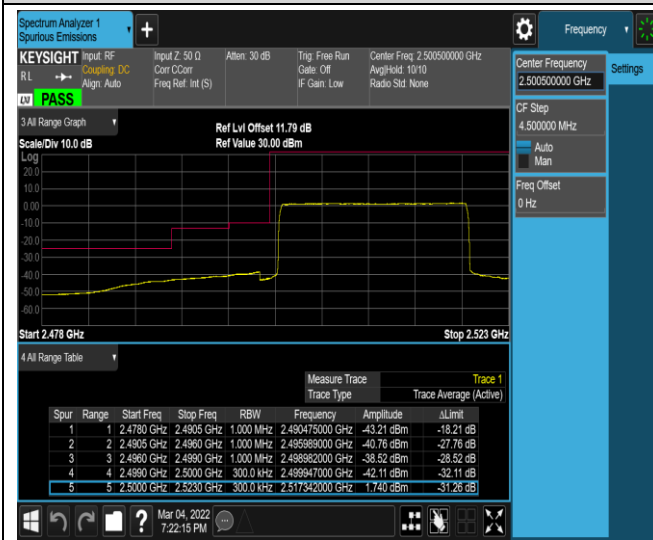

Band5-10MHz-16QAM-20600-1RB#0

Band5-10MHz-16QAM-20600-1RB#49

Band5-10MHz-16QAM-20600-50RB#0

Band7-5MHz-QPSK-20775-1RB#0

Band7-5MHz-QPSK-20775-1RB#24

Band7-20MHz-QPSK-20850-100RB#0

Band7-20MHz-QPSK-21350-1RB#0