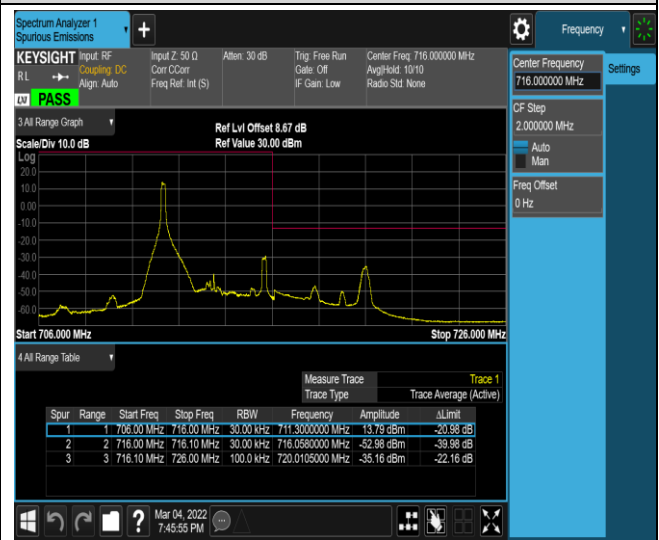

Band7-20MHz-QPSK-21350-1RB#99

Band7-20MHz-QPSK-21350-100RB#0

Band7-20MHz-16QAM-20850-1RB#0

Band7-20MHz-16QAM-20850-1RB#99

Band17-5MHz-QPSK-23755-25RB#0

Band17-5MHz-QPSK-23825-1RB#0

Band17-5MHz-QPSK-23825-1RB#24