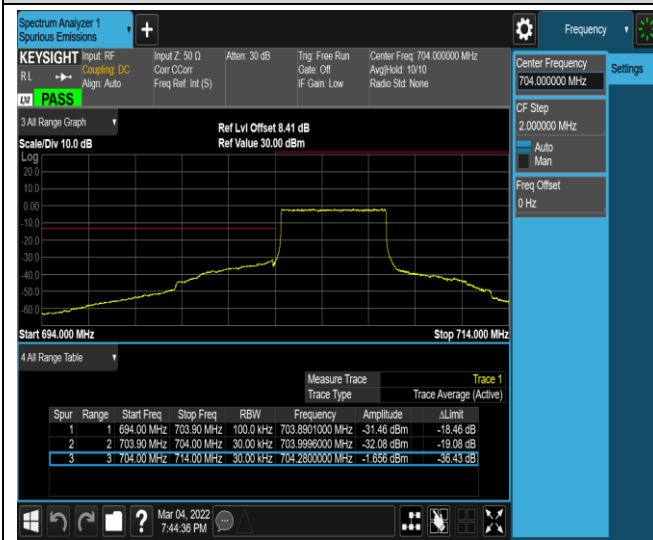

Band7-20MHz-QPSK-21350-1RB#99

Band7-20MHz-QPSK-21350-100RB#0

Band7-20MHz-16QAM-20850-1RB#0

Band7-20MHz-16QAM-20850-1RB#99

Band17-5MHz-QPSK-23755-25RB#0

Band17-5MHz-QPSK-23825-1RB#0

Band17-5MHz-QPSK-23825-1RB#24