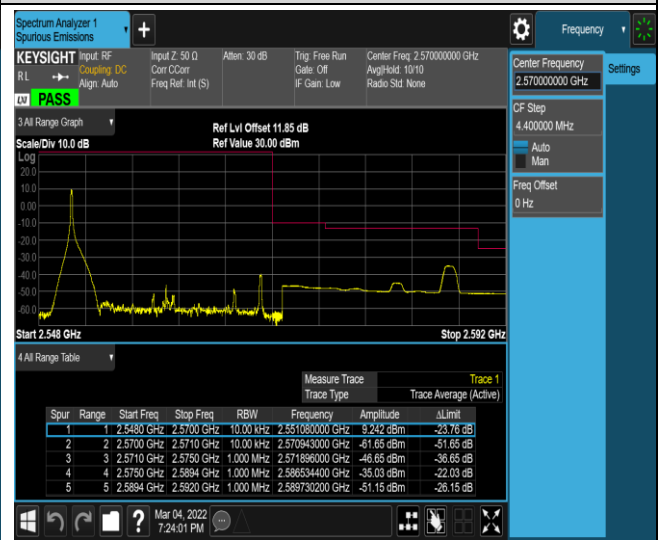

Band5-10MHz-16QAM-20600-1RB#0

Band5-10MHz-16QAM-20600-1RB#49

Band5-10MHz-16QAM-20600-50RB#0

Band7-5MHz-QPSK-20775-1RB#0

Band7-5MHz-QPSK-20775-1RB#24

Band7-20MHz-QPSK-20850-100RB#0

Band7-20MHz-QPSK-21350-1RB#0