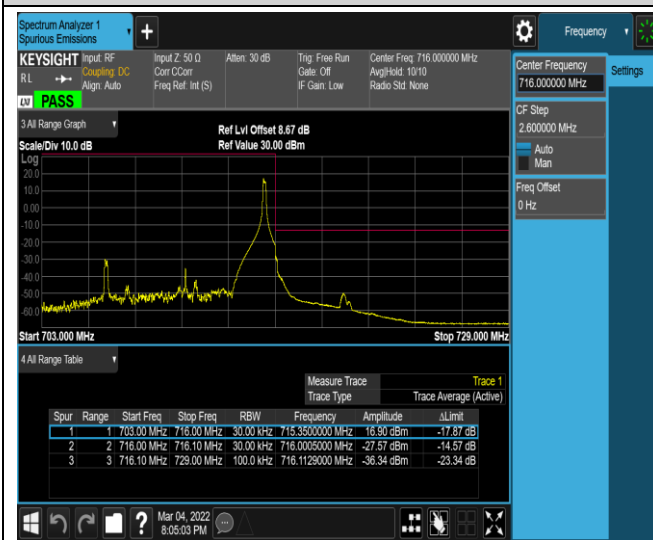

Band17-10MHz-QPSK-23780-1RB#0

Band17-10MHz-QPSK-23780-1RB#49

Band17-10MHz-QPSK-23780-50RB#0

Band17-10MHz-QPSK-23800-1RB#0

Band17-10MHz-QPSK-23800-1RB#49

Band17-10MHz-QPSK-23800-50RB#0

Band17-10MHz-16QAM-23780-1RB#0