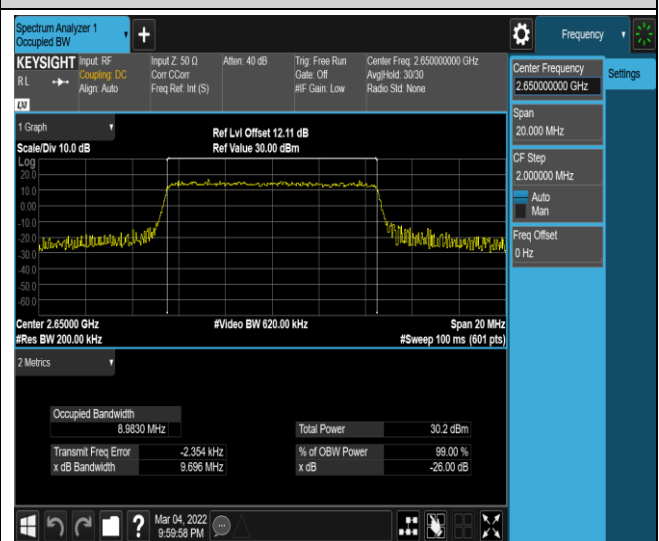

Band41-10MHz-16QAM-41190-50RB#0

Band41-15MHz-QPSK-40640-75RB#0