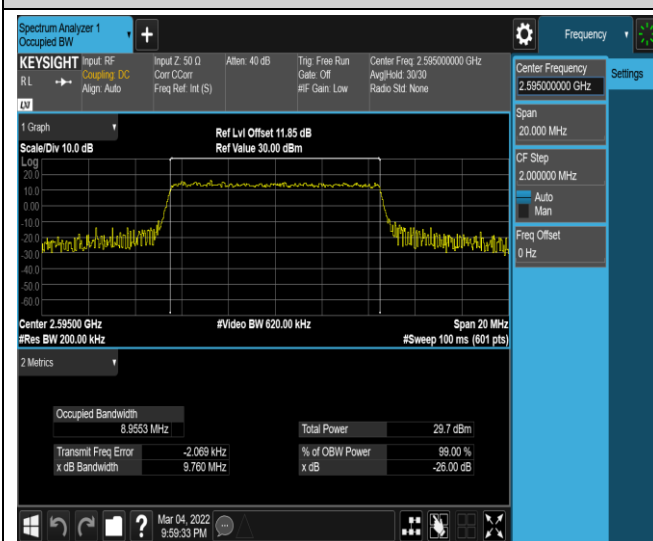

Band41-10MHz-16QAM-40640-50RB#0

Band41-15MHz-QPSK-40115-75RB#0