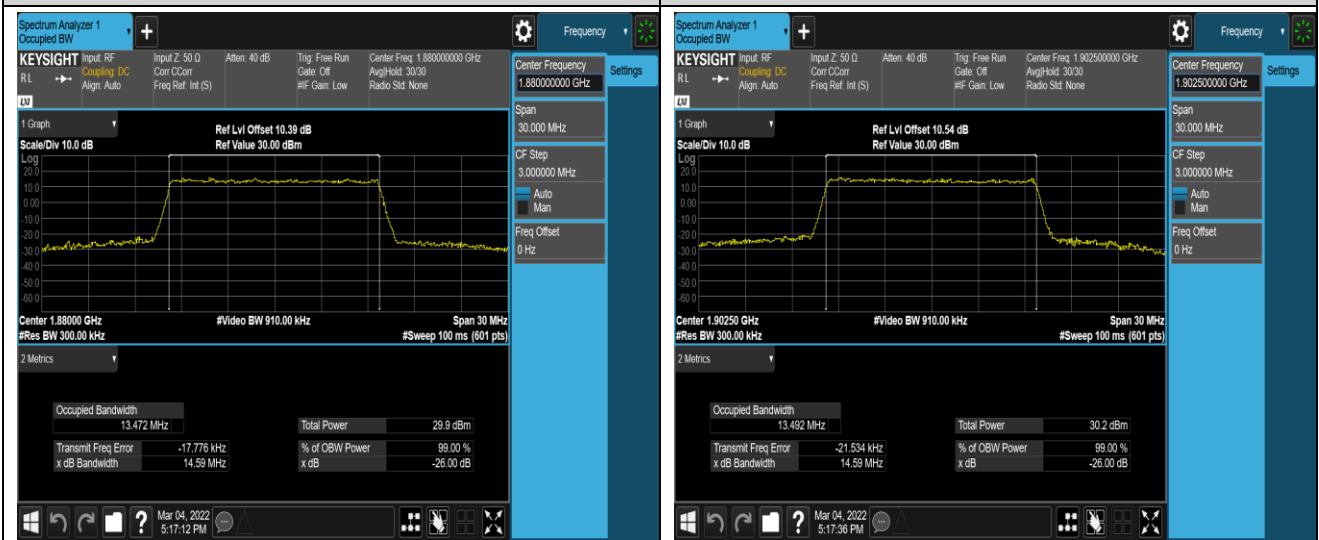

Band2-15MHz-16QAM-18900-75RB#0

Band2-15MHz-16QAM-19125-75RB#0

Band2-20MHz-QPSK-18700-100RB#0

Band2-20MHz-QPSK-18900-100RB#0