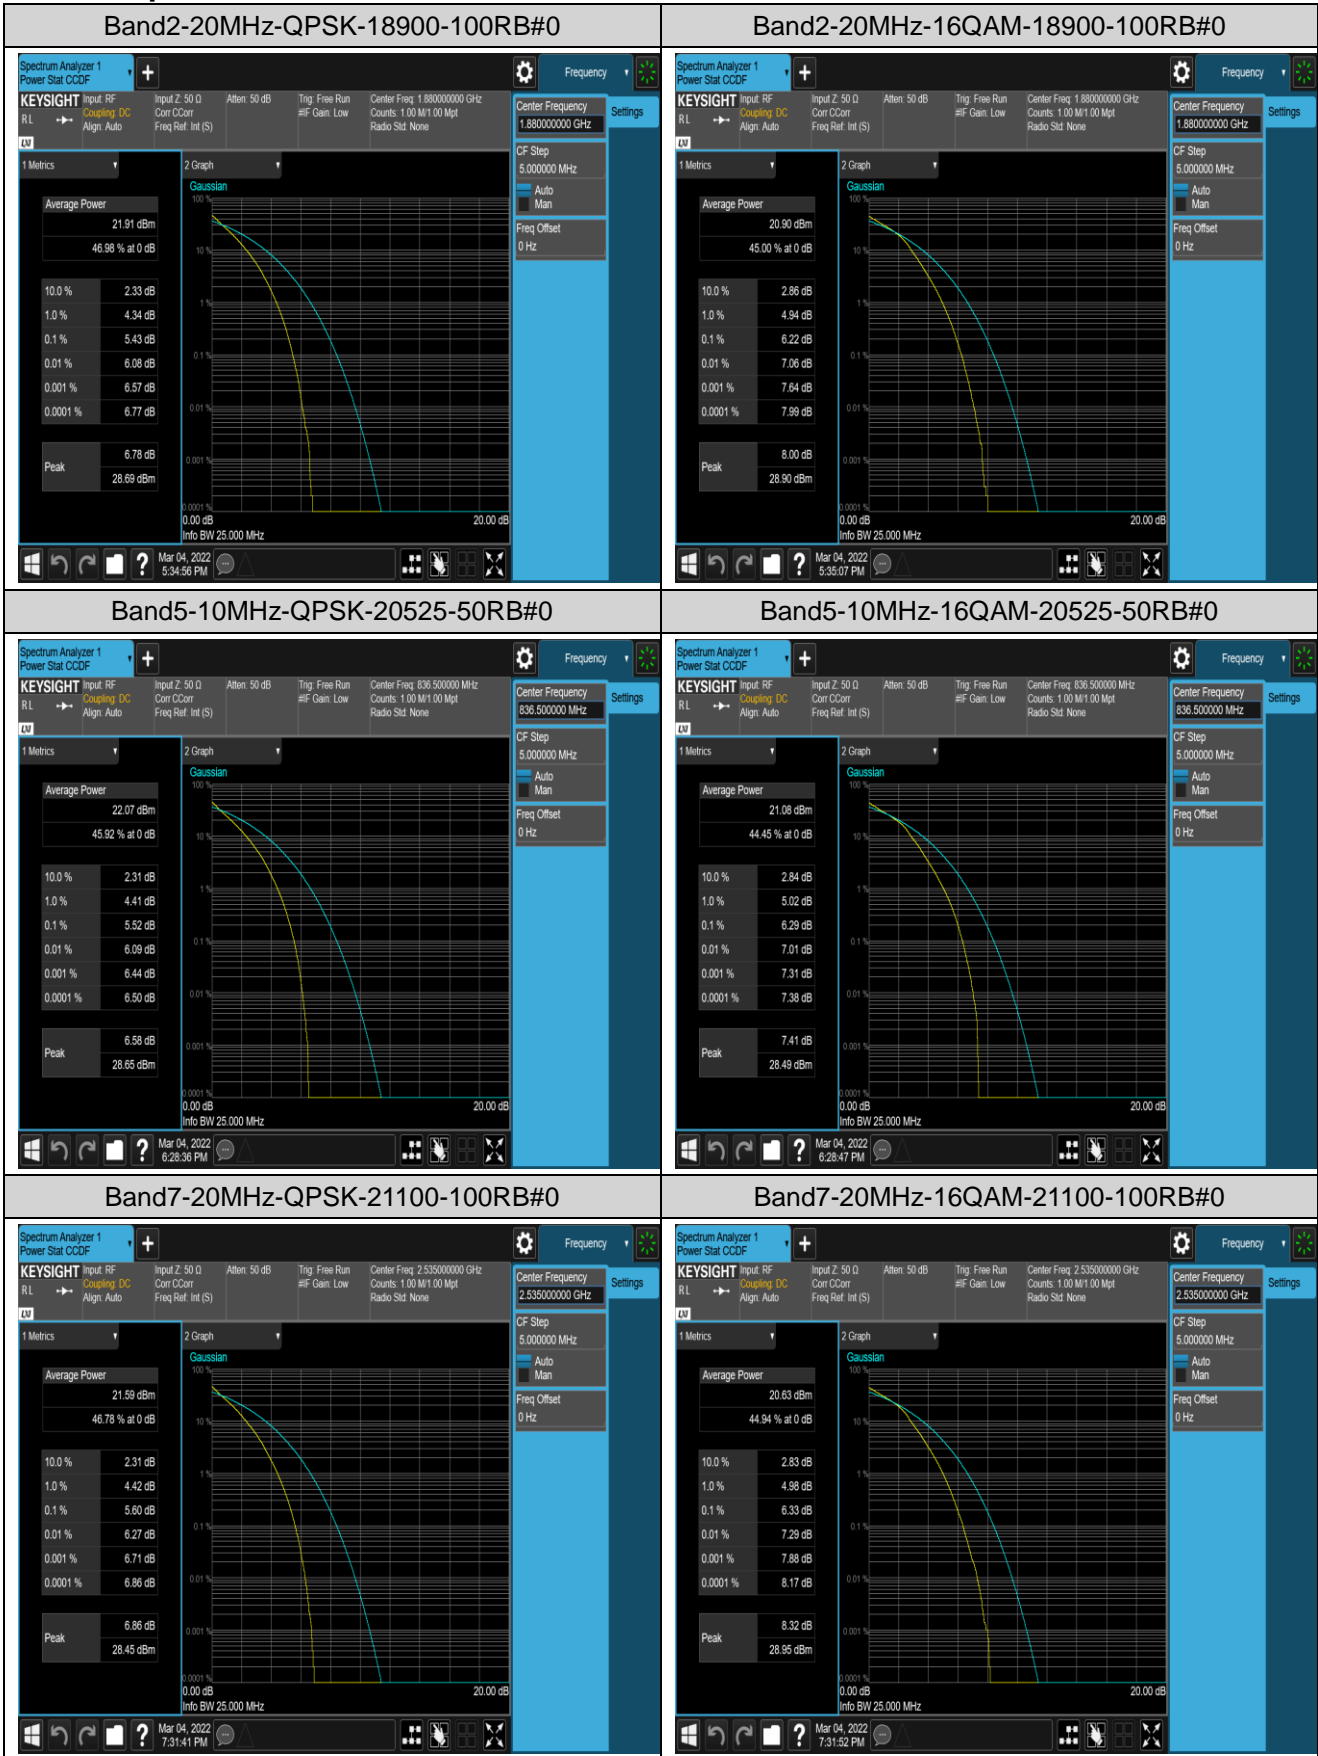

Test Graphs