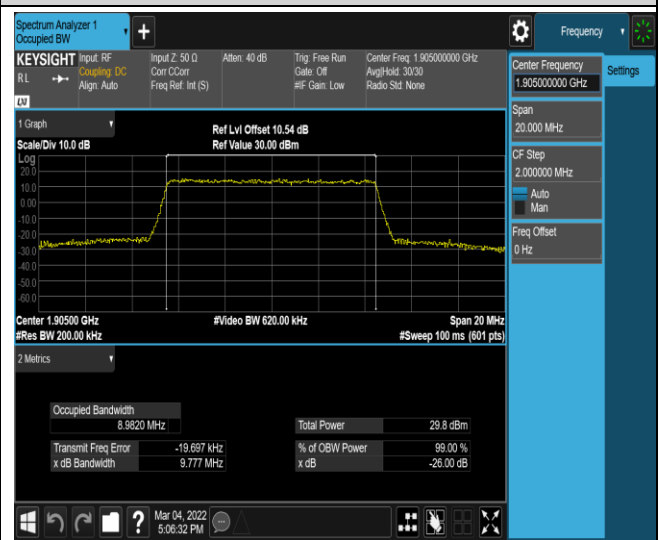

Band2-10MHz-16QAM-18650-50RB#0

Band2-10MHz-16QAM-18900-50RB#0

Band2-10MHz-16QAM-19150-50RB#0

Band2-15MHz-QPSK-18675-75RB#0

Band2-15MHz-QPSK-18900-75RB#0

Band2-15MHz-QPSK-19125-75RB#0

Band2-15MHz-16QAM-18675-75RB#0