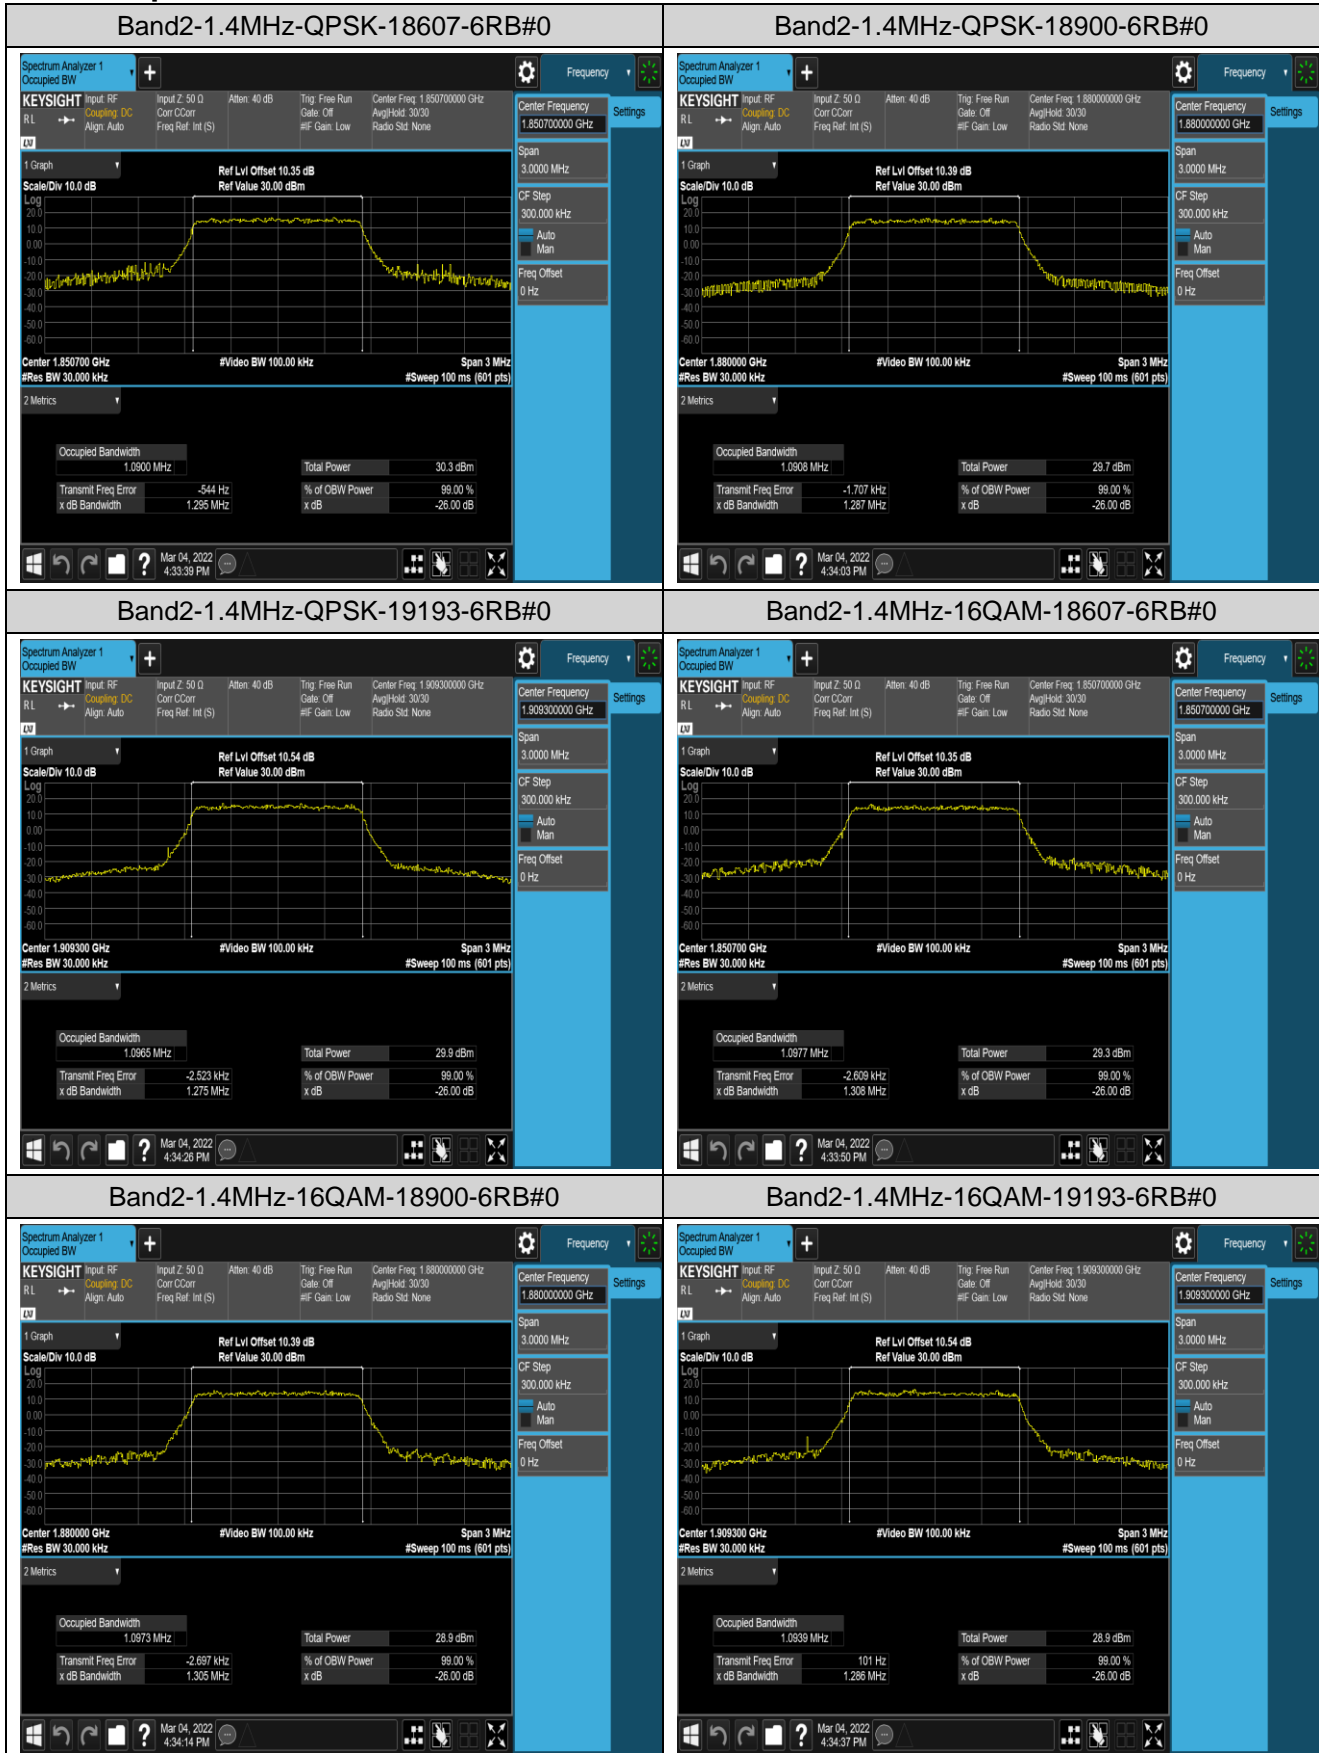

Test Graphs