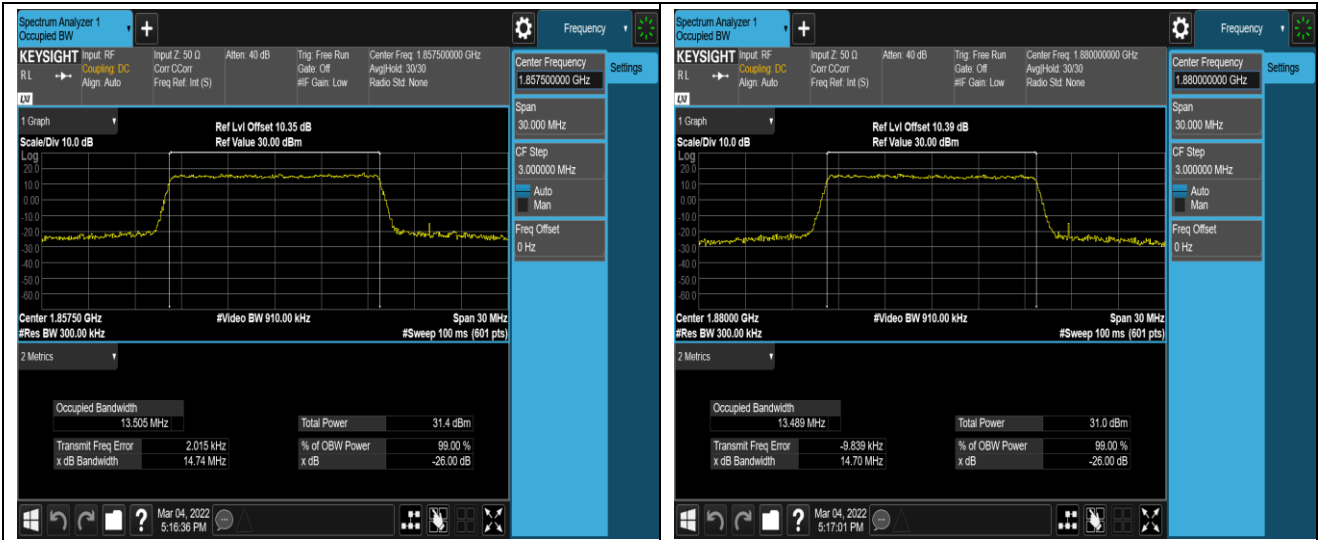

Band2-10MHz-16QAM-18650-50RB#0

Band2-10MHz-16QAM-18900-50RB#0

Band2-10MHz-16QAM-19150-50RB#0

Band2-15MHz-QPSK-18675-75RB#0

Band2-15MHz-QPSK-18900-75RB#0

Band2-15MHz-QPSK-19125-75RB#0

Band2-15MHz-16QAM-18675-75RB#0