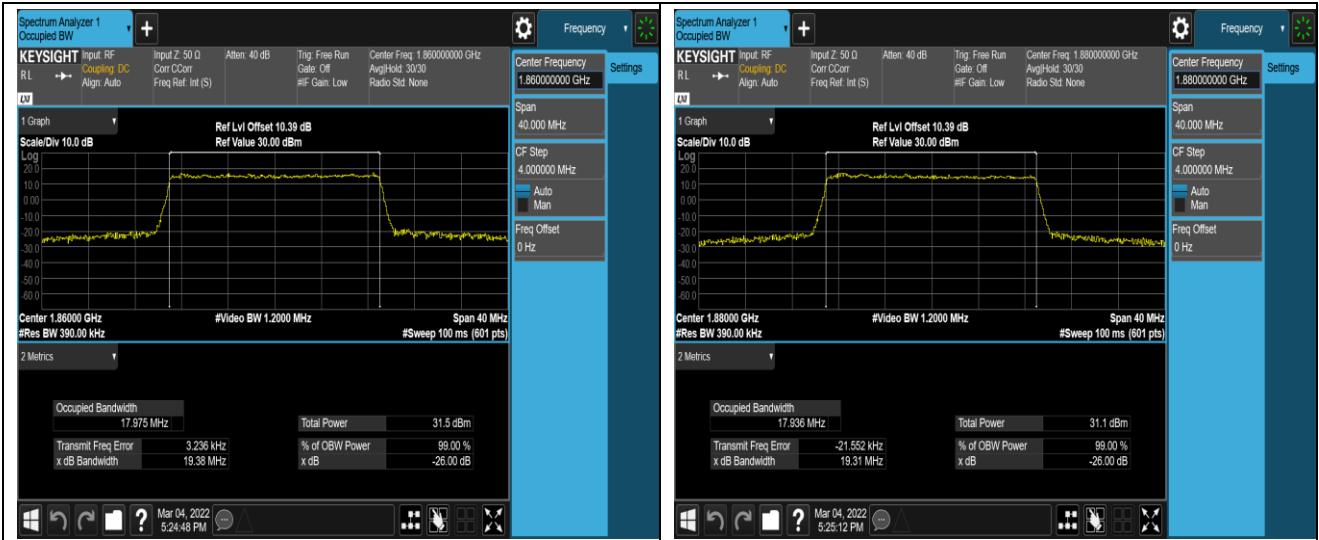

Band2-20MHz-QPSK-18700-100RB#0

Band2-20MHz-QPSK-18900-100RB#0

Band2-20MHz-QPSK-19100-100RB#0

Band2-20MHz-16QAM-18700-100RB#0