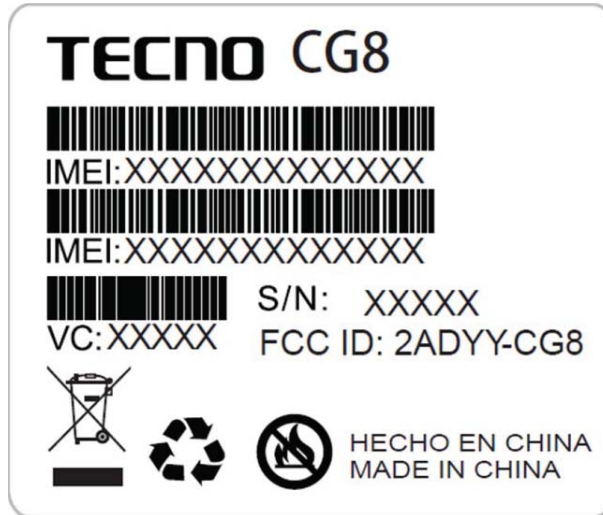

## EXHIBIT A - FCC ID LABEL AND LOCATION

### FCC ID Label

### FCC ID Label Location Information

The label shown shall be permanently affixed at a conspicuous location on the device and be readily visible to the user at the time purchase (Labeling requirements per 2.925)