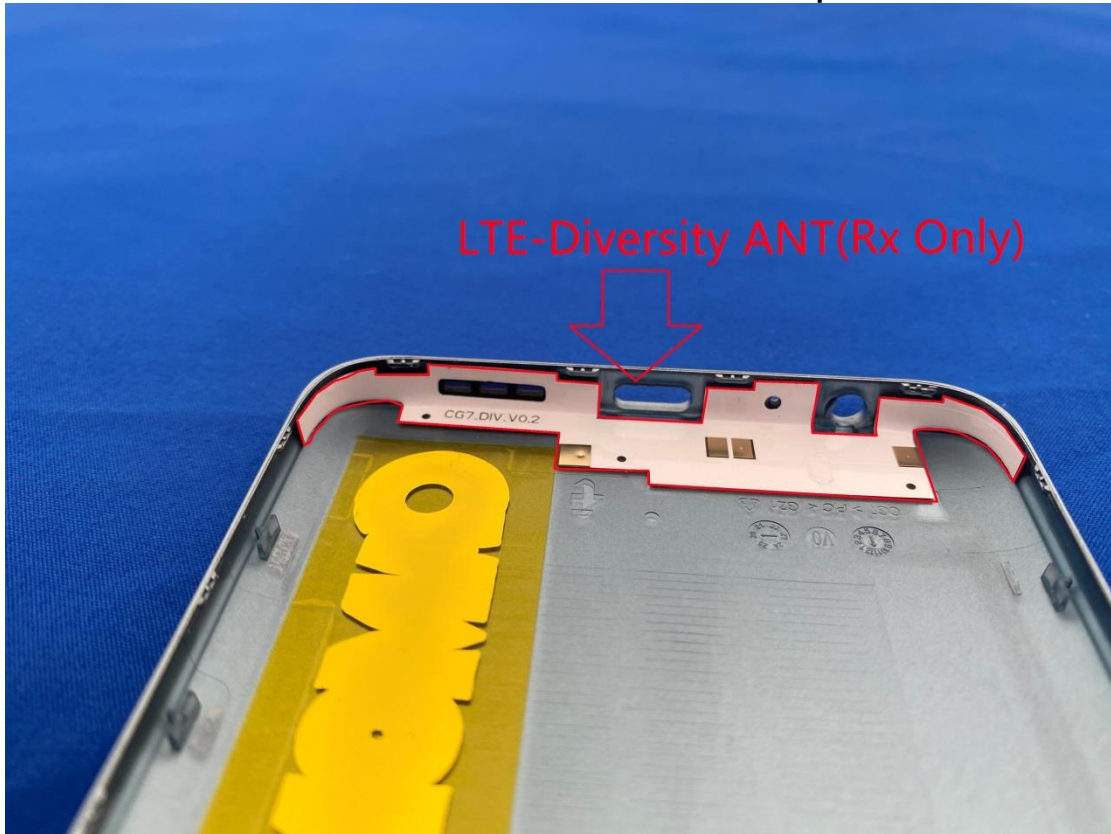

EUT Photos (Model: CG7)

EUT Antenna Locations

SAR Test Setup Photos

Head

Right Cheek

Right Tilted

Left Cheek

Left Tilted

Body

Front side (10mm)

Back side(10mm)

Left side(10mm)

Right side(10mm)

Top side(10mm)