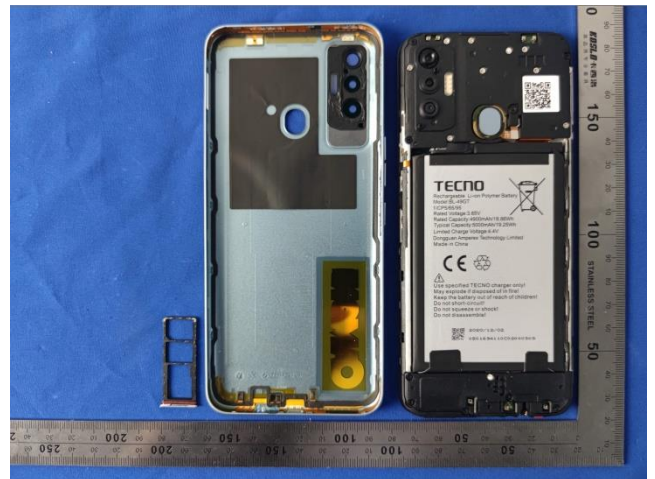

EUT Photos (Model:CG6j)

EUT Antenna Locations

SAR Test Setup Photos

Head

Right Cheek

Right Tilted

Left Cheek

Left Tilted

Body

Front side (10mm)

Back side(10mm)

Left side(10mm)

Right side(10mm)

Top side(10mm)