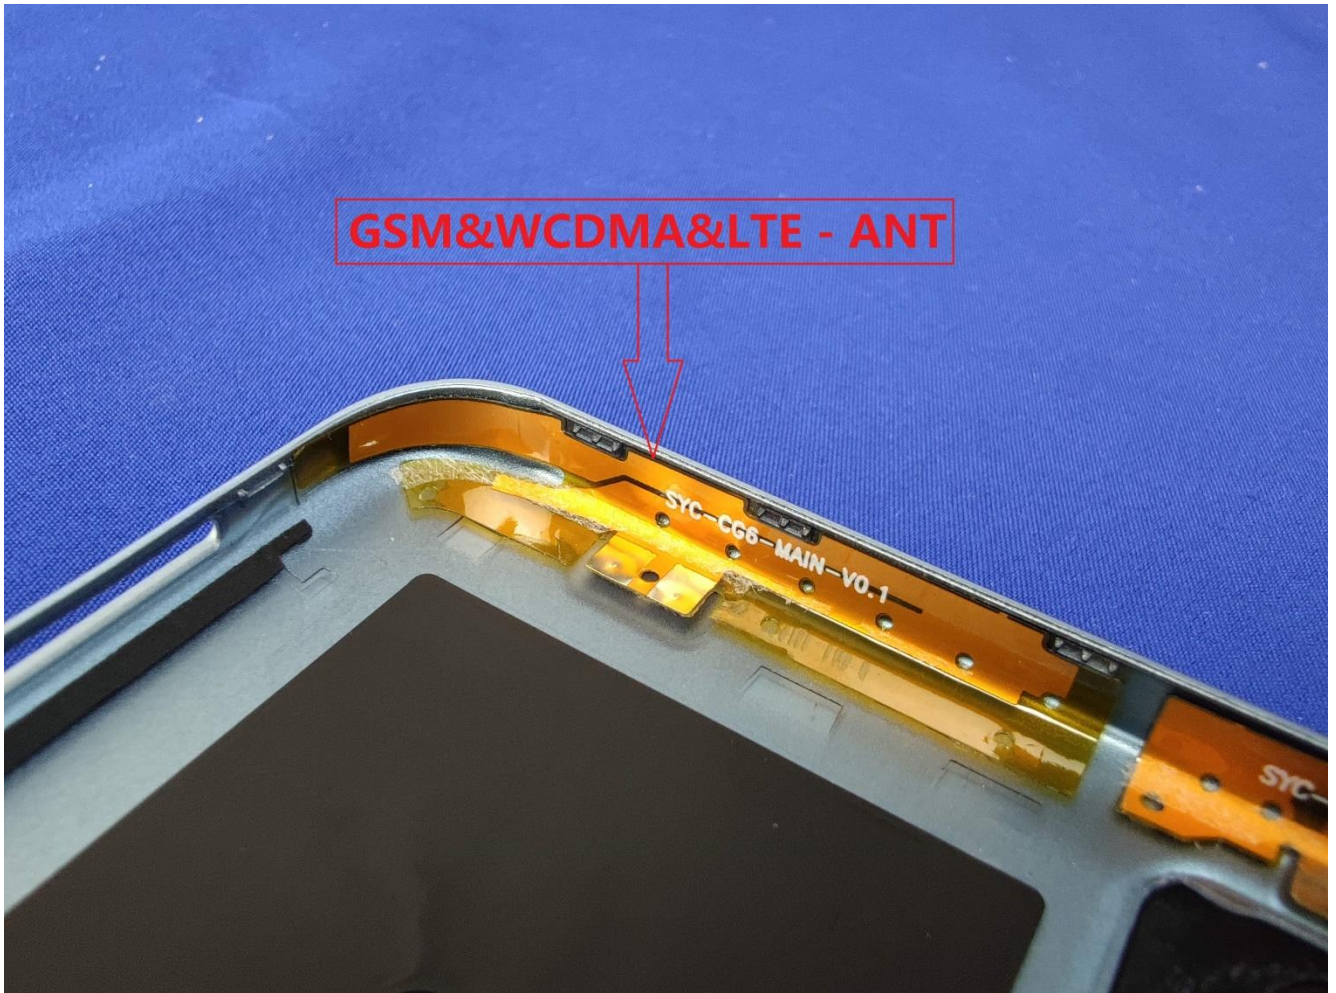

EUT Photos (Model:CG6j)

EUT Antenna Locations

SAR Test Setup Photos

Head

Right Cheek

Right Tilted

Left Cheek

Left Tilted

Body

Front side (10mm)

Back side(10mm)

Left side(10mm)

Right side(10mm)

Top side(10mm)