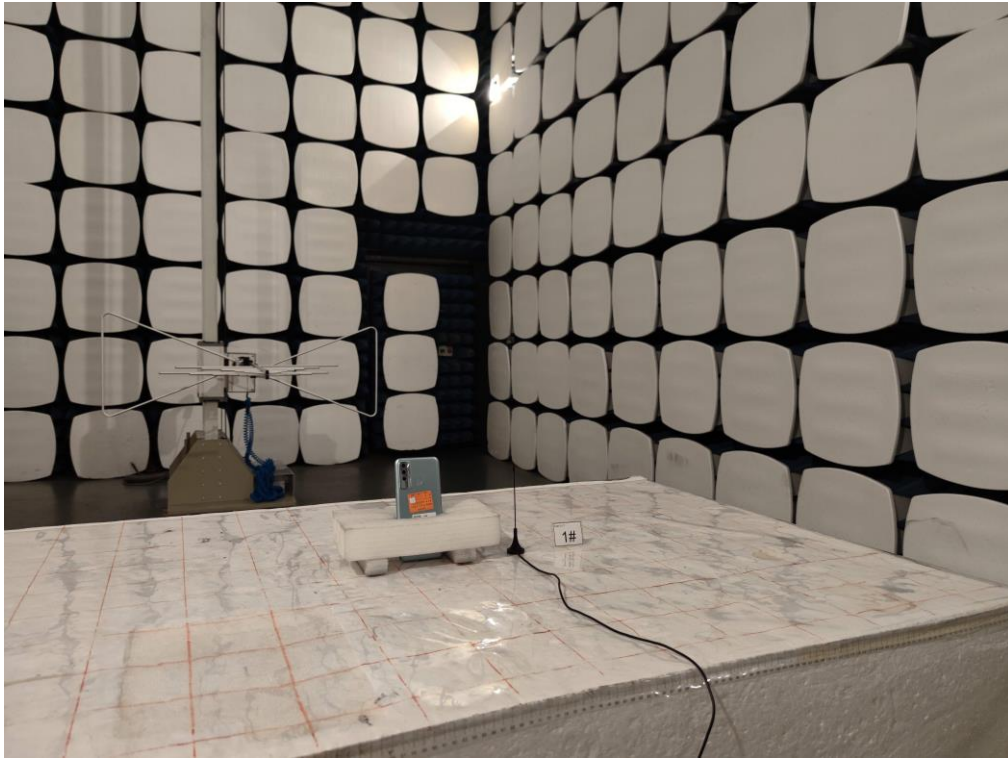

7 Test Setup Photo**Radiated Spurious Emission
Below 1GHz****Above 1GHz**

8 EUT Constructional Details

Reference to the test report No. JYTSZB-R01-2100010.

-----End of report-----