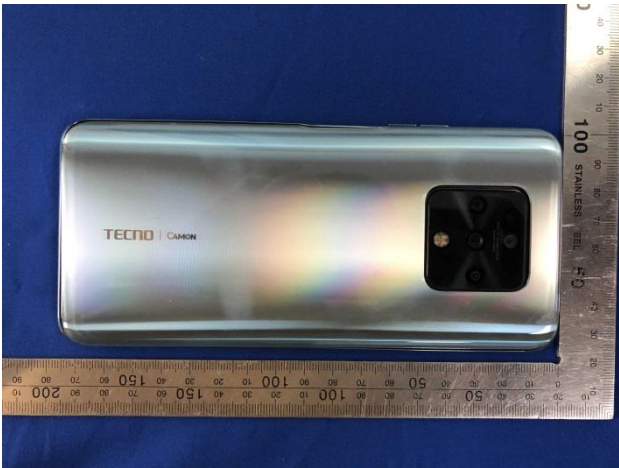

EUT Photos (Model:CE9)

EUT Antenna Locations

SAR Test Setup Photos

Head

Right Cheek

Right Tilted

Left Cheek

Left Tilted

Body

Front side (10mm)

Back side(10mm)

Top side(10mm)

Bottom side(10mm)

Left side(10mm)

Right side(10mm)