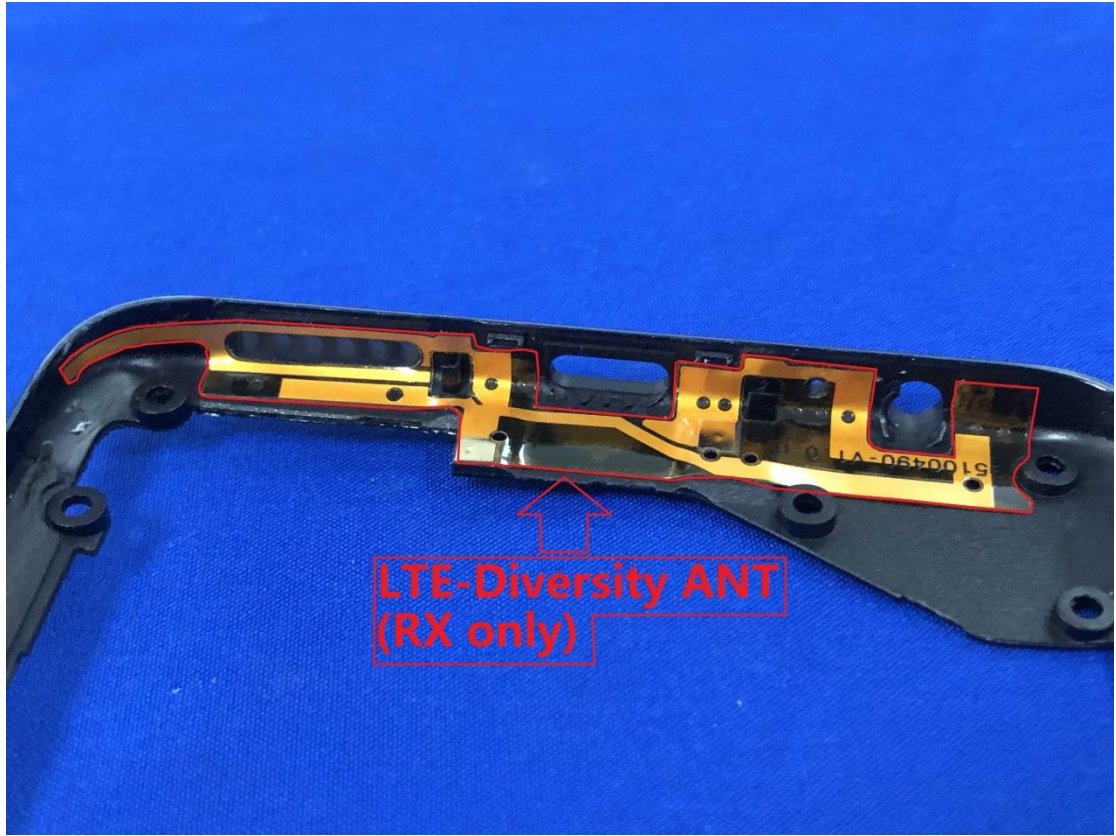

EUT Photos (Model:CE9)

EUT Antenna Locations

SAR Test Setup Photos

Head

Right Cheek

Right Tilted

Left Cheek

Left Tilted

Body

Front side (10mm)

Back side(10mm)

Top side(10mm)

Bottom side(10mm)

Left side(10mm)

Right side(10mm)