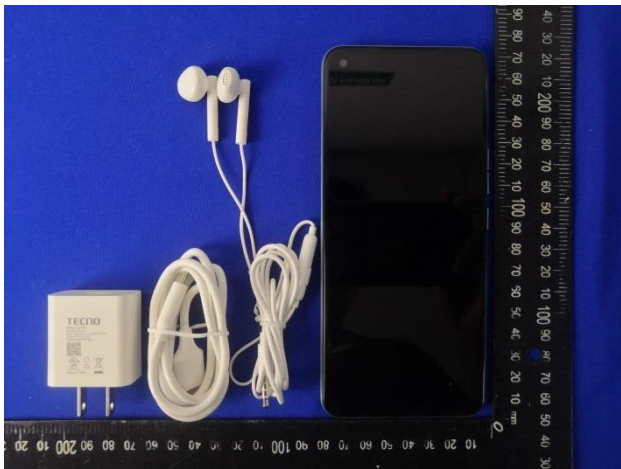

EUT Photos (Model: CE7j)

EUT Antenna Locations

BT&2.4G Wi-Fi&GPS-ANT

5G Wi-Fi

SAR Test Setup Photos

Head

Right Cheek

Right Tilted

Left Cheek

Left Tilted

Body

Front side (10mm)

Back side(10mm)

Left side(10mm)

Right side(10mm)

Top side(10mm)

EUT holder Perturbation Evaluation Test Setup Photos

DUT with device holder (DUT direct contact with the phantom)

DUT without device holder (DUT direct contact with the phantom)