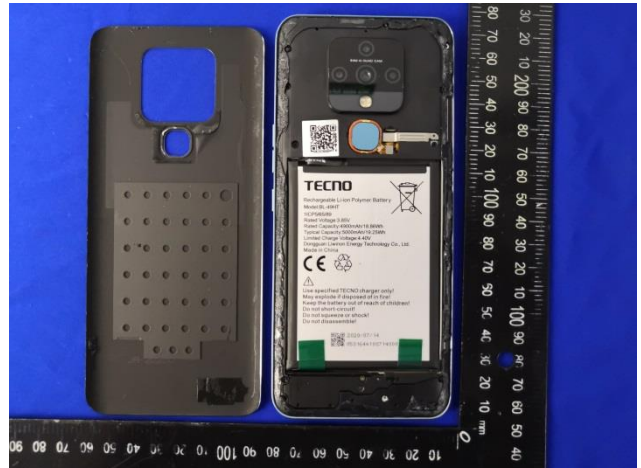

EUT Photos (Model: CE7j)

EUT Antenna Locations

BT&2.4G Wi-Fi&GPS-ANT

5G Wi-Fi

SAR Test Setup Photos

Head

Right Cheek

Right Tilted

Left Cheek

Left Tilted

Body

Front side (10mm)

Back side(10mm)

Left side(10mm)

Right side(10mm)

Top side(10mm)

EUT holder Perturbation Evaluation Test Setup Photos

DUT with device holder (DUT direct contact with the phantom)

DUT without device holder (DUT direct contact with the phantom)