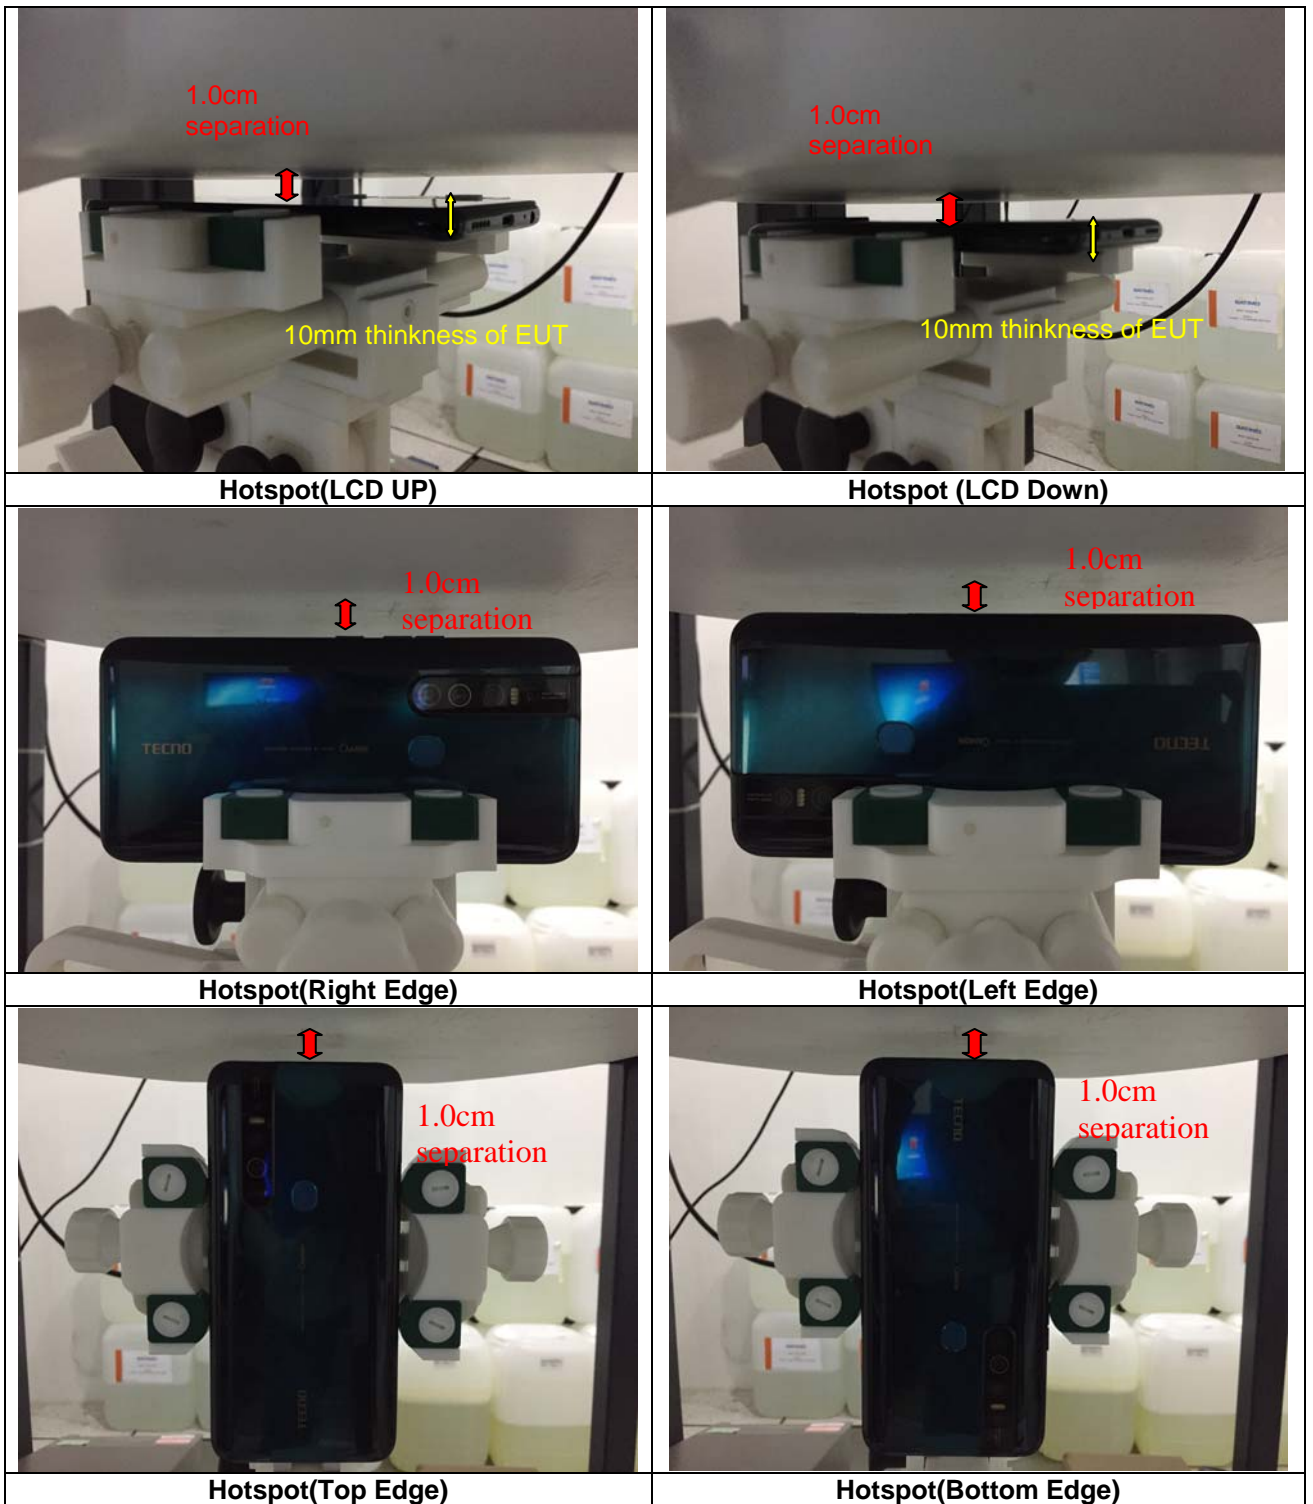

18 Setup Photos Model: CD8

Test Setup Photos

Head Exposure Conditions

Cheek

Tilt

Cheek

Tilt

Body mode Exposure Conditions

Body Front

Body Back

Body Right

Body Top