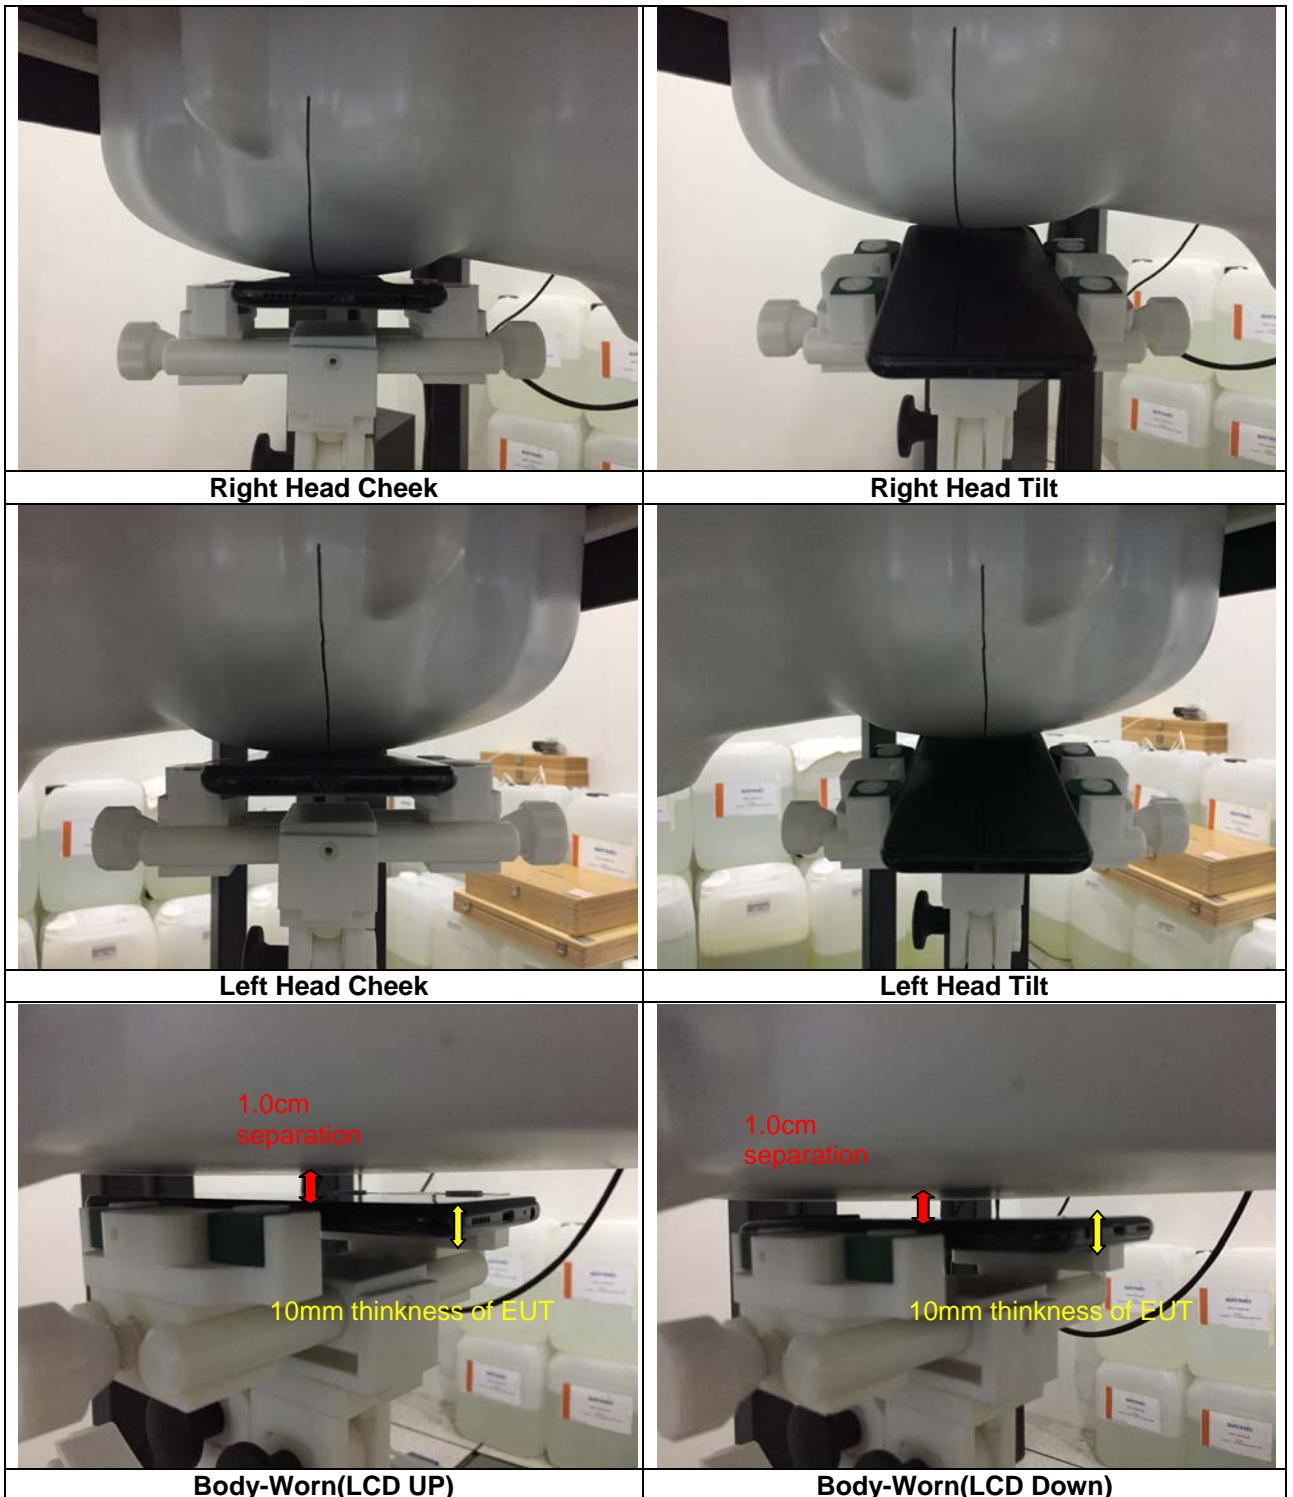

18 Setup Photos Model: CD8

Test Setup Photos

Head Exposure Conditions

Cheek

Tilt

Cheek

Tilt

Body mode Exposure Conditions

Body Front

Body Back

Body Right

Body Top