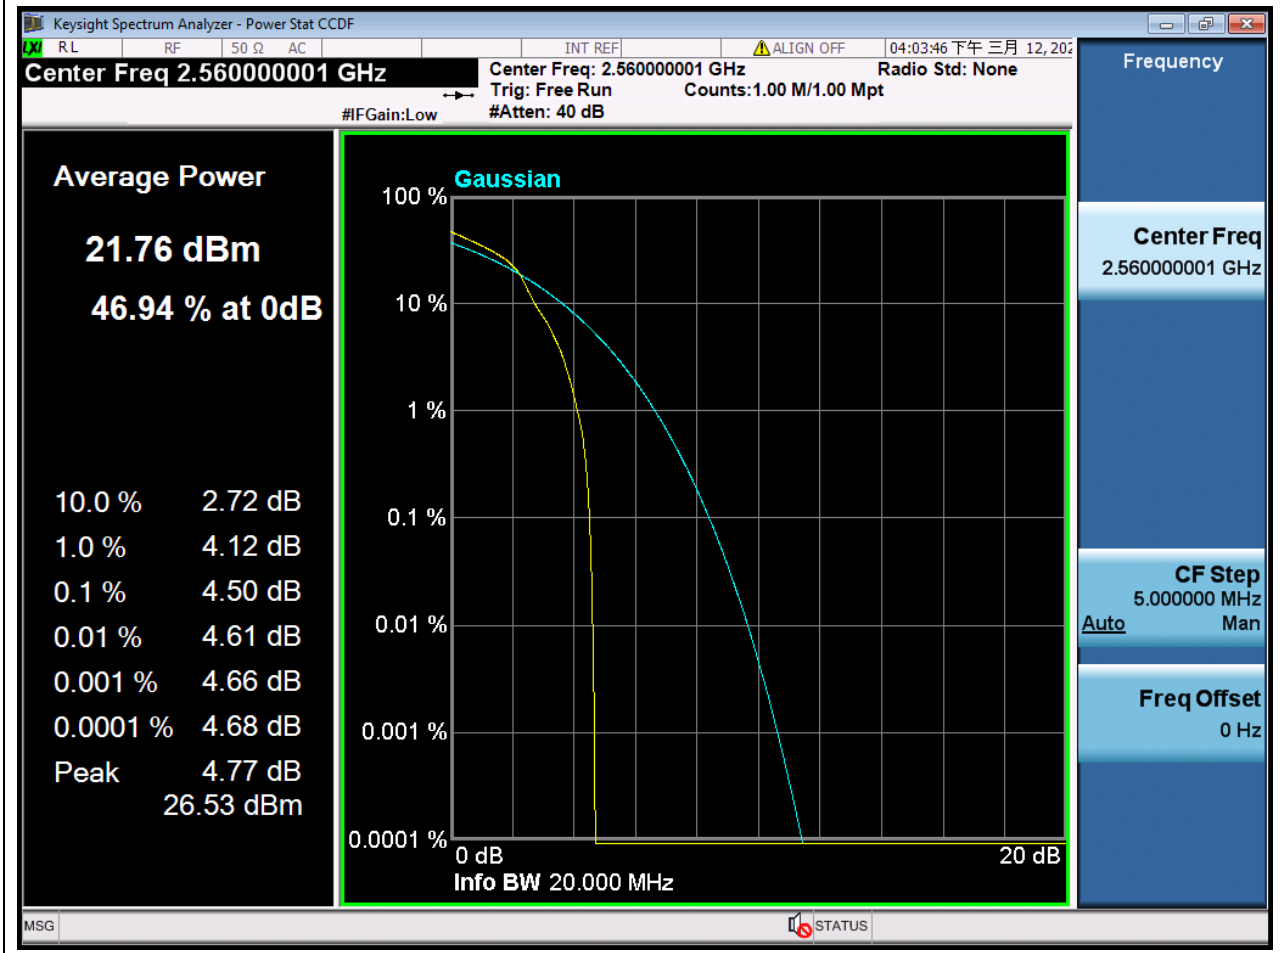

1.167. LTE Peak to Average Ratio(NTNV)(Subtest:167, Channel:21350, Bandwidth:20, Modulation:Q16, RB Number: 1, RB Position:MID)

1.168. LTE Peak to Average Ratio(NTNV)(Subtest:168, Channel:21350, Bandwidth:20, Modulation:Q16, RB Number: 1, RB Position:HIGH)

Center Frequency(MHz)	PAR Percent (%)	PAR (dB)	Upper Limit (dB)	Verdict
2560	0.1	4.5	13	Pass

END