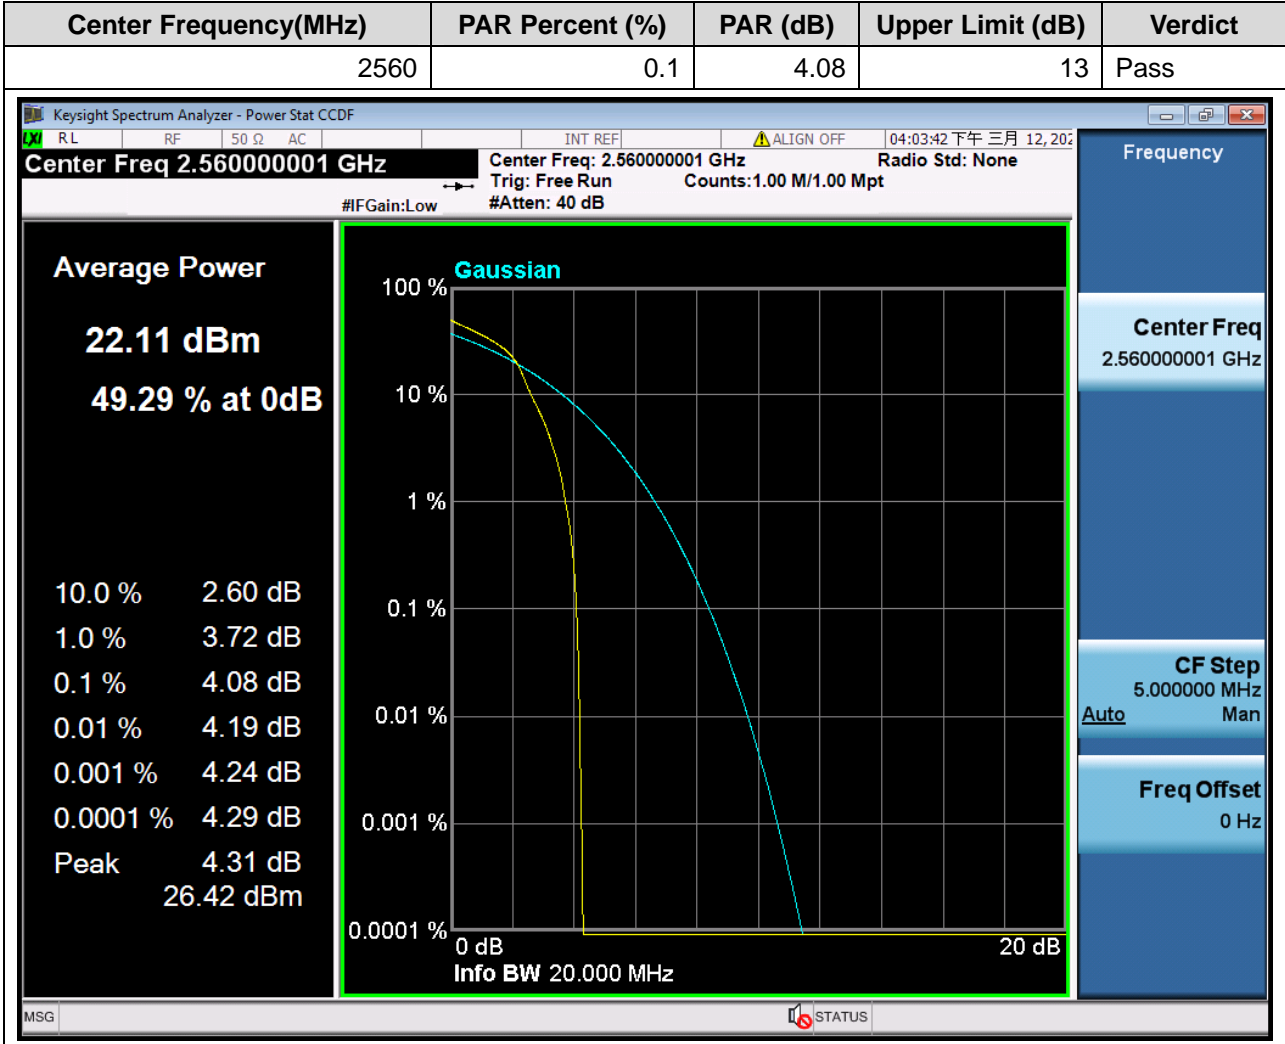

1.167. LTE Peak to Average Ratio(NTNV)(Subtest:167, Channel:21350, Bandwidth:20, Modulation:Q16, RB Number: 1, RB Position:MID)

1.168. LTE Peak to Average Ratio(NTNV)(Subtest:168, Channel:21350, Bandwidth:20, Modulation:Q16, RB Number: 1, RB Position:HIGH)

Center Frequency(MHz)	PAR Percent (%)	PAR (dB)	Upper Limit (dB)	Verdict
2560	0.1	4.5	13	Pass

END