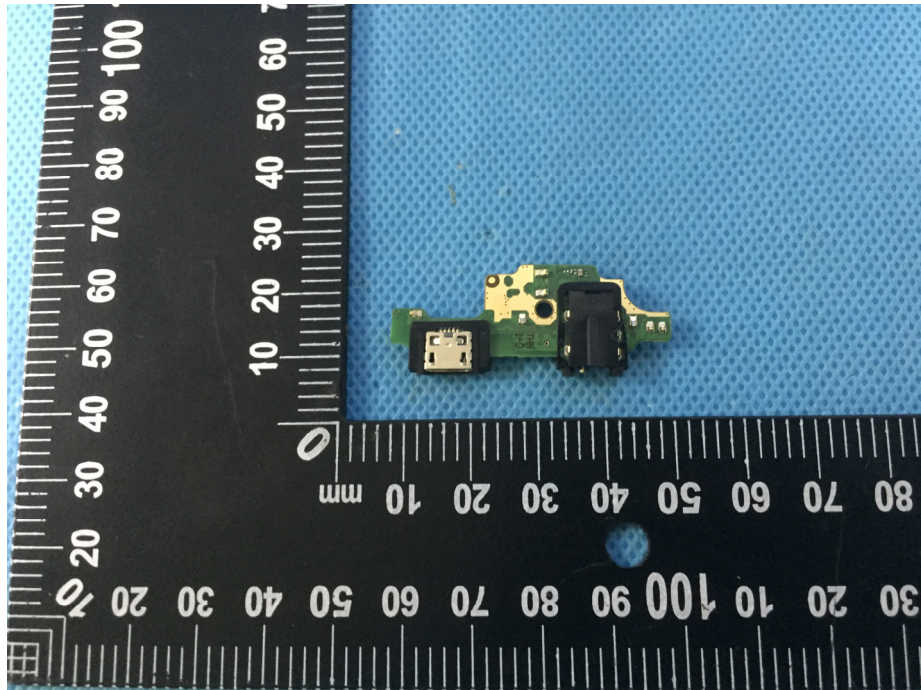

Appendix-CD7-Photos