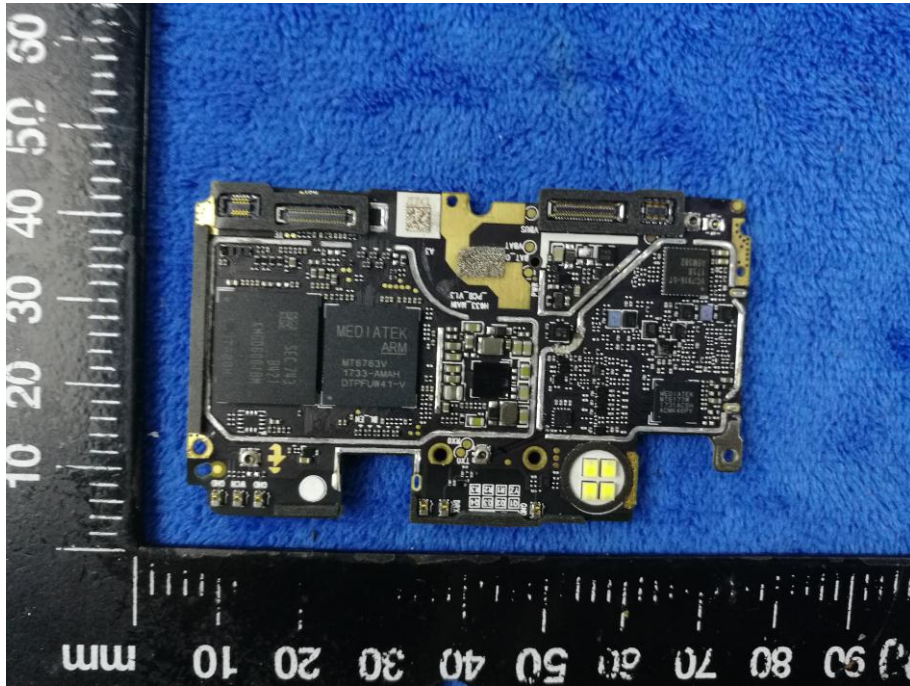

Annex B.ii. Photograph: EUT Internal Photo

Cover Off - Top View 1

Cover Off - Top View 2

Battery - Front View

Battery - Rear View

Mainboard with Shielding - Front View

Mainboard with Shielding - Rear View

Mainboard without Shielding - Front View

Mainboard without Shielding - Rear View

Small board - Front View

Small board - Rear View

LCD – Front View

LCD – Rear View

GSM/PCS/UMTS-FDD/LTE Antenna View

WIFI/BT/BLE/GPS - Antenna View

RXD- Antenna View