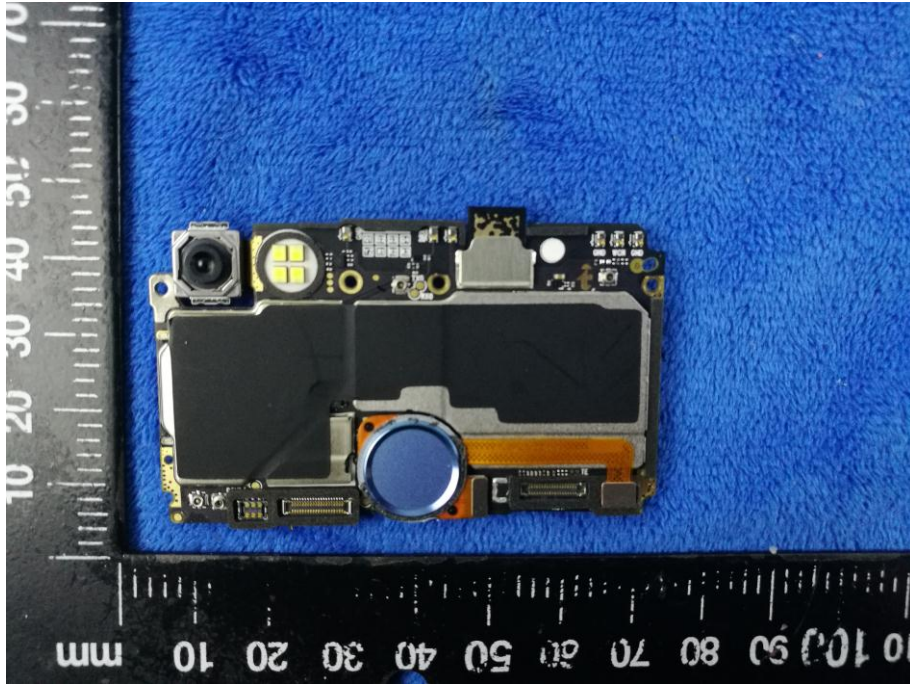

Annex B.ii. Photograph: EUT Internal Photo

Cover Off - Top View 1

Cover Off - Top View 2

Battery - Front View

Battery - Rear View

Mainboard with Shielding - Front View

Mainboard with Shielding - Rear View

Mainboard without Shielding - Front View

Mainboard without Shielding - Rear View

Small board - Front View

Small board - Rear View

LCD – Front View

LCD – Rear View

GSM/PCS/UMTS-FDD/LTE Antenna View

WIFI/BT/BLE/GPS - Antenna View

RXD- Antenna View