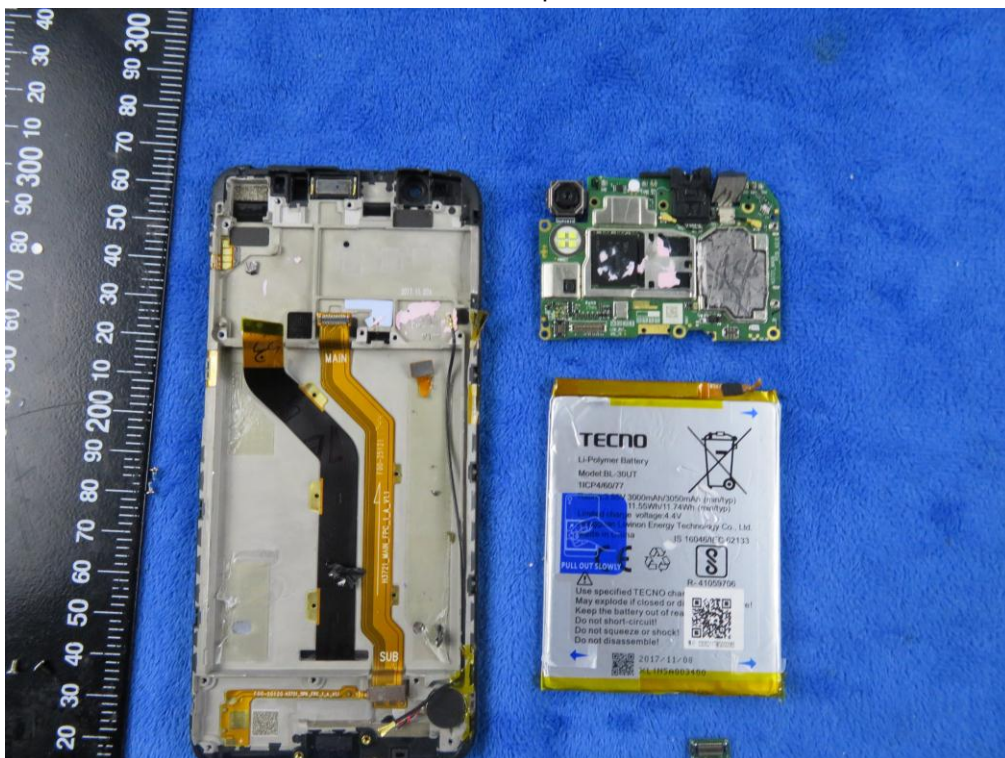

Annex B.ii. Photograph: EUT Internal Photo

Cover Off - Top View 1

Cover Off - Top View 2

Battery - Front View

Battery - Rear View

Mainboard with Shielding - Front View

Mainboard without Shielding - Front View

Mainboard – Rear View

LCD – Front View

LCD – Rear View

GSM/PCS/UMTS-FDD/LTE Antenna View

WiFi/BT/BLE/GPS - Antenna View

RXD- Antenna View