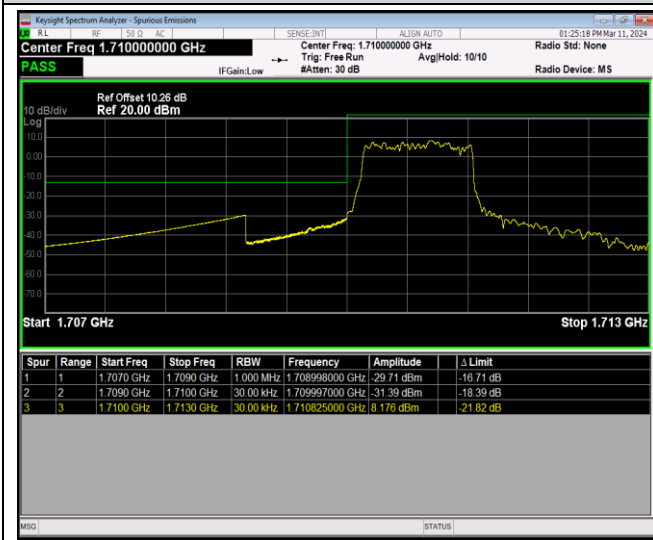

Band66-1.4MHz-64QAM-131979-6RB#0

Band66-1.4MHz-64QAM-132665-1RB#5