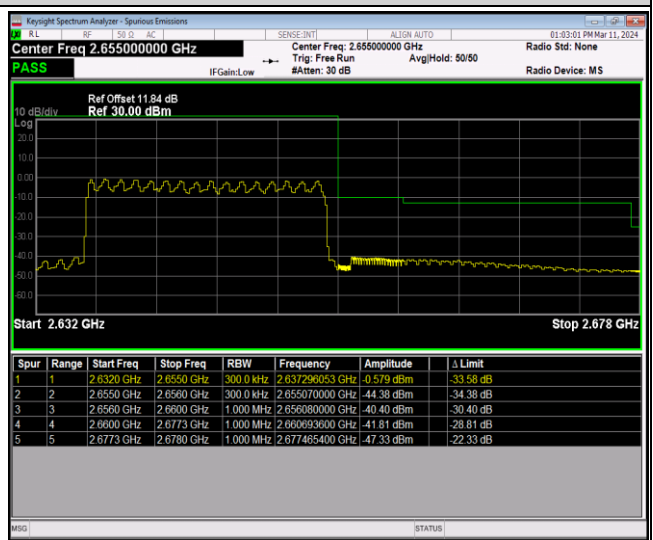

Band41-20MHz-64QAM-41140-100RB#0

Band66-1.4MHz-QPSK-131979-1RB#5