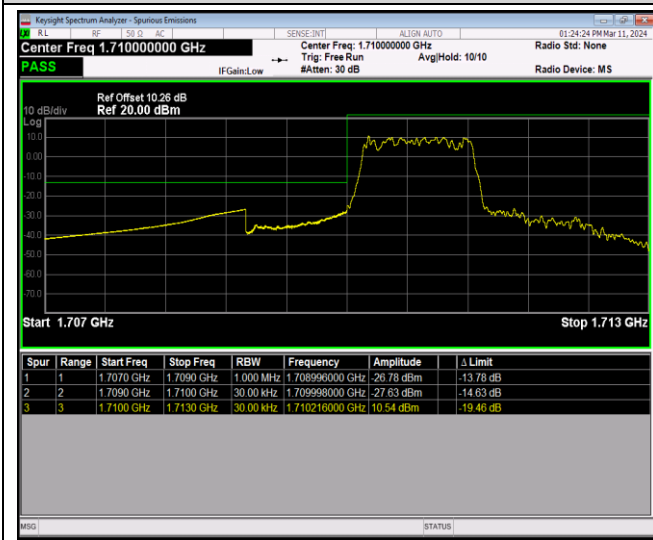

Band66-1.4MHz-QPSK-131979-1RB#0

Band66-1.4MHz-QPSK-131979-1RB#5

Band66-1.4MHz-QPSK-131979-6RB#0

Band66-1.4MHz-QPSK-132665-1RB#0

Band66-1.4MHz-QPSK-132665-1RB#5

Band66-1.4MHz-QPSK-132665-6RB#0

Band66-1.4MHz-16QAM-131979-1RB#0