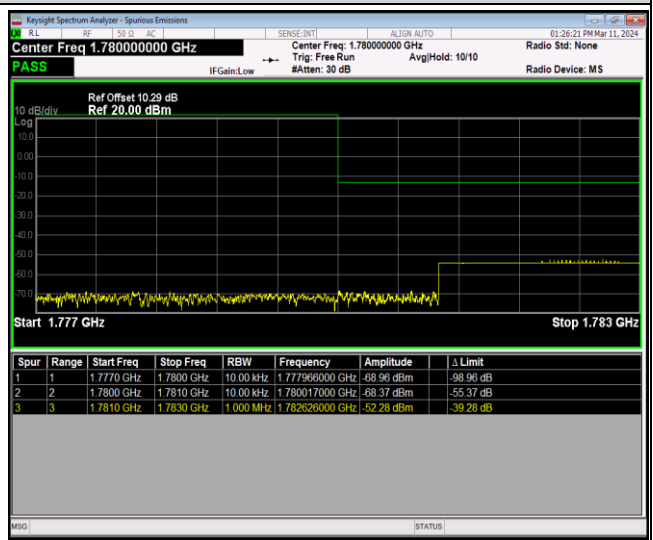

Band66-1.4MHz-QPSK-131979-1RB#0

Band66-1.4MHz-QPSK-131979-1RB#5

Band66-1.4MHz-QPSK-131979-6RB#0

Band66-1.4MHz-QPSK-132665-1RB#0

Band66-1.4MHz-QPSK-132665-1RB#5

Band66-1.4MHz-QPSK-132665-6RB#0

Band66-1.4MHz-16QAM-131979-1RB#0