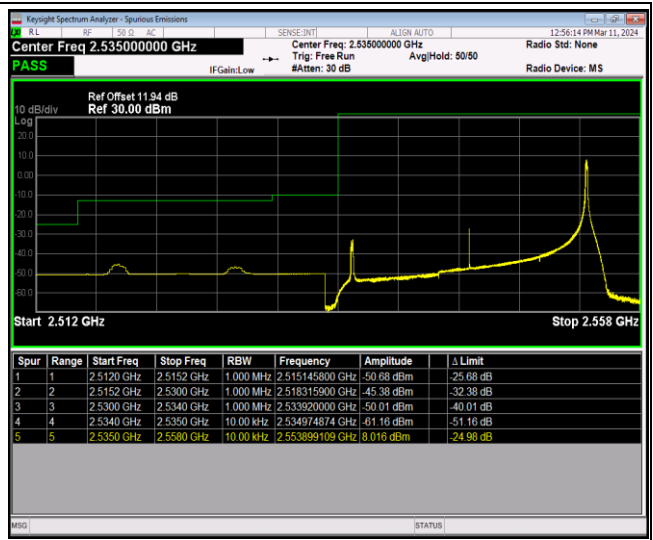

Band41-20MHz-16QAM-41140-100RB#0

Band41-20MHz-64QAM-40140-1RB#0

Band41-20MHz-64QAM-40140-1RB#99

Band41-20MHz-64QAM-40140-100RB#0

Band41-20MHz-64QAM-41140-1RB#0

Band41-20MHz-64QAM-41140-1RB#99

Band41-20MHz-64QAM-41140-100RB#0