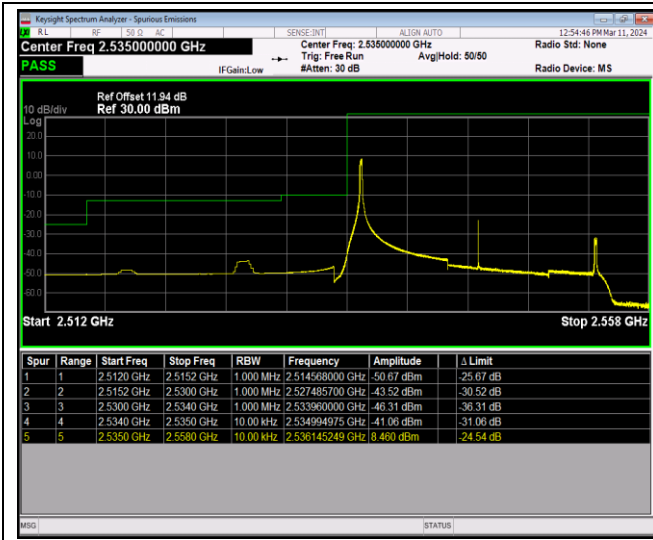

Band41-20MHz-64QAM-40140-1RB#0

Band41-20MHz-64QAM-40140-100RB#0