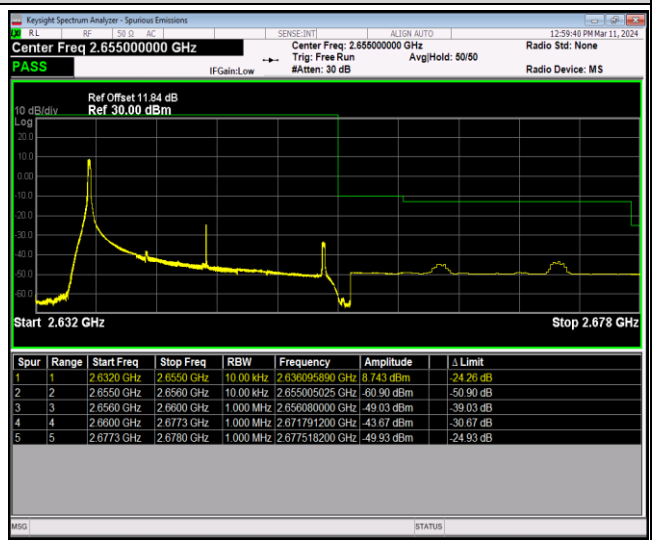

Band41-20MHz-16QAM-41140-100RB#0

Band41-20MHz-64QAM-40140-1RB#0

Band41-20MHz-64QAM-40140-1RB#99

Band41-20MHz-64QAM-40140-100RB#0

Band41-20MHz-64QAM-41140-1RB#0

Band41-20MHz-64QAM-41140-1RB#99

Band41-20MHz-64QAM-41140-100RB#0