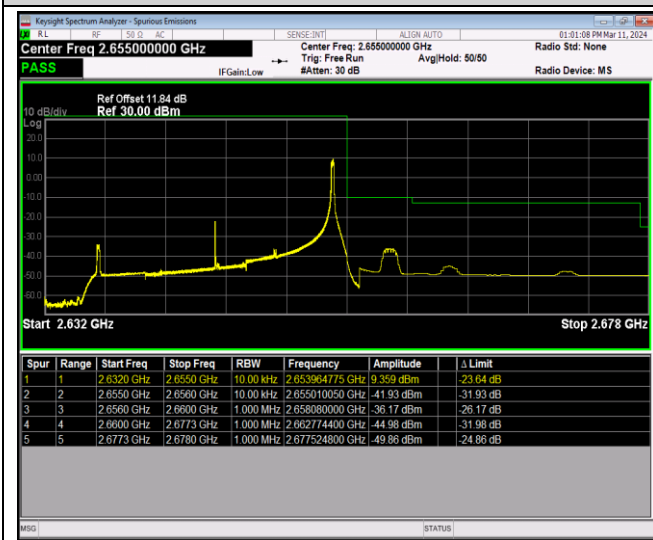

Band41-20MHz-16QAM-41140-100RB#0

Band41-20MHz-64QAM-40140-1RB#0

Band41-20MHz-64QAM-40140-1RB#99

Band41-20MHz-64QAM-40140-100RB#0

Band41-20MHz-64QAM-41140-1RB#0

Band41-20MHz-64QAM-41140-1RB#99

Band41-20MHz-64QAM-41140-100RB#0