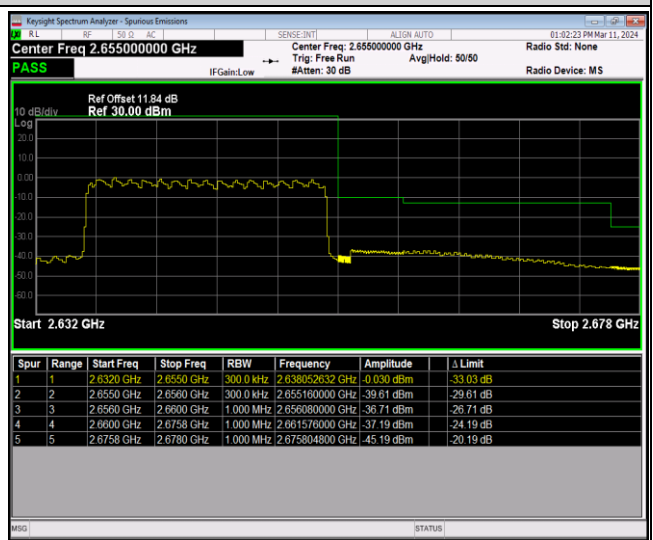

Band41-20MHz-16QAM-41140-100RB#0

Band41-20MHz-64QAM-40140-1RB#99