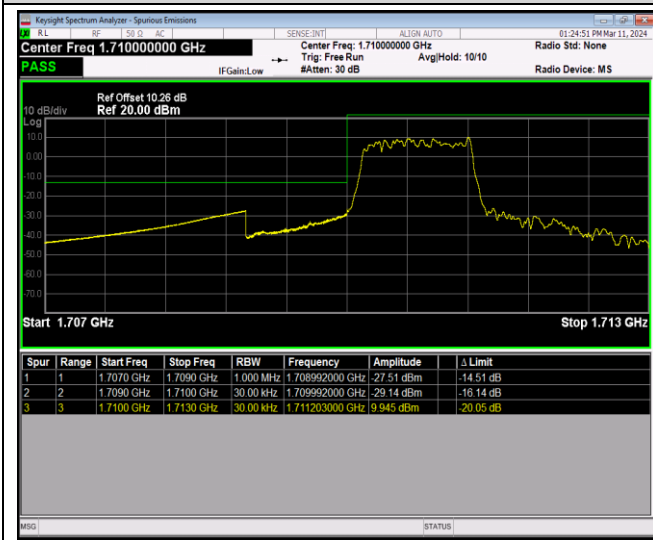

Band66-1.4MHz-16QAM-131979-6RB#0

Band66-1.4MHz-16QAM-132665-1RB#5