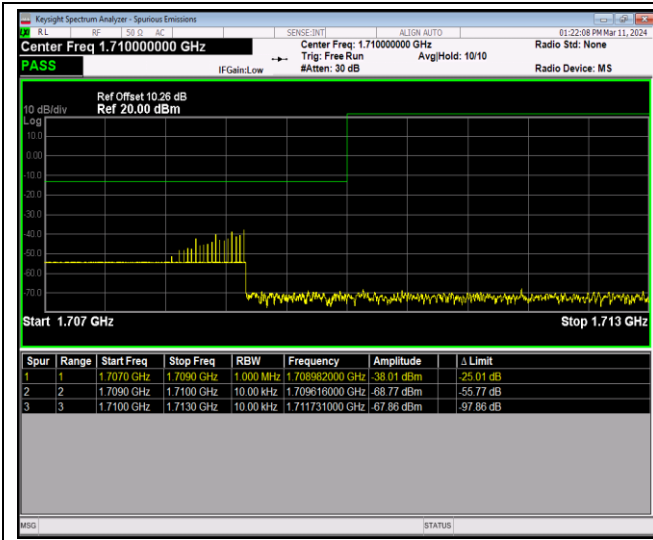

Band66-1.4MHz-QPSK-131979-1RB#0

Band66-1.4MHz-QPSK-131979-6RB#0