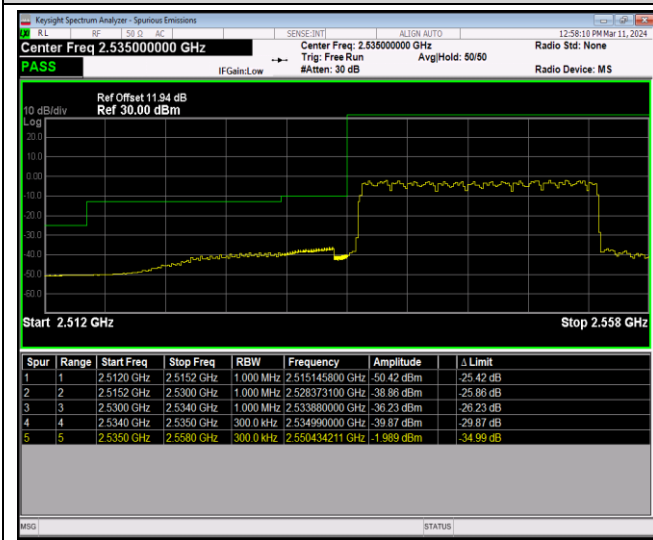

Band41-20MHz-16QAM-41140-100RB#0

Band41-20MHz-64QAM-40140-1RB#0

Band41-20MHz-64QAM-40140-1RB#99

Band41-20MHz-64QAM-40140-100RB#0

Band41-20MHz-64QAM-41140-1RB#0

Band41-20MHz-64QAM-41140-1RB#99

Band41-20MHz-64QAM-41140-100RB#0