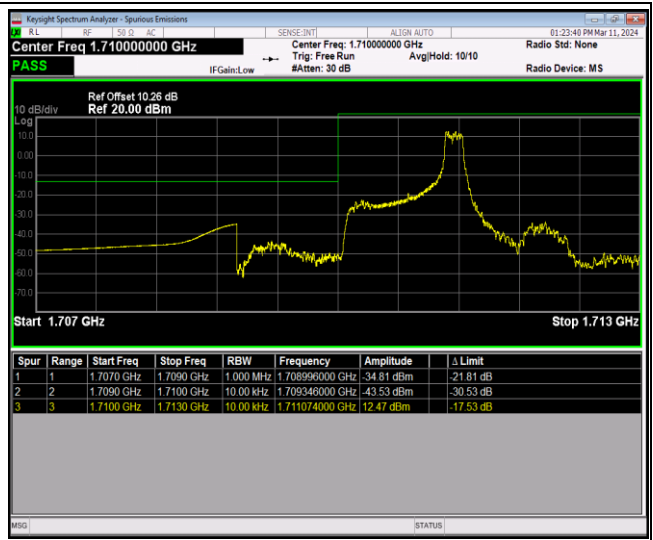

Band66-1.4MHz-16QAM-131979-1RB#5

Band66-1.4MHz-16QAM-132665-1RB#0