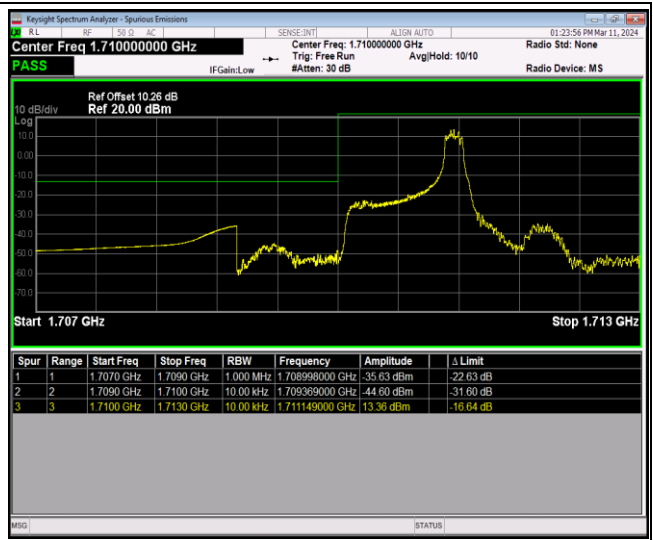

Band66-1.4MHz-64QAM-131979-1RB#5

Band66-1.4MHz-64QAM-132665-1RB#0