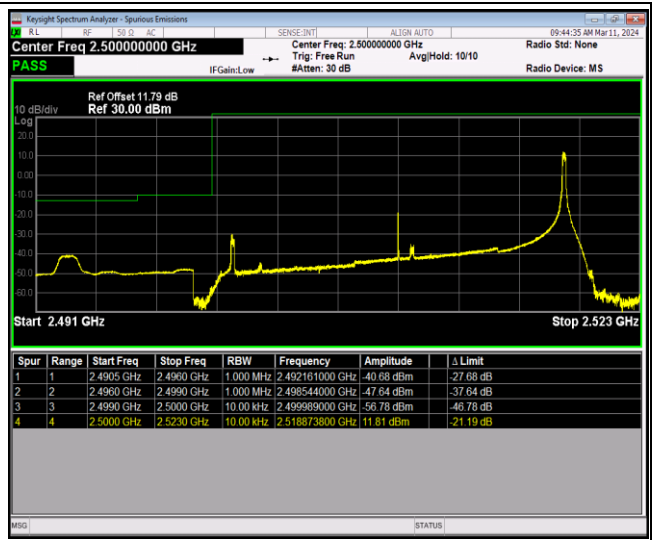

Band7-20MHz-16QAM-21350-100RB#0

Band7-20MHz-64QAM-20850-1RB#0

Band7-20MHz-64QAM-20850-1RB#99

Band7-20MHz-64QAM-20850-100RB#0

Band7-20MHz-64QAM-21350-1RB#0

Band7-20MHz-64QAM-21350-1RB#99

Band7-20MHz-64QAM-21350-100RB#0