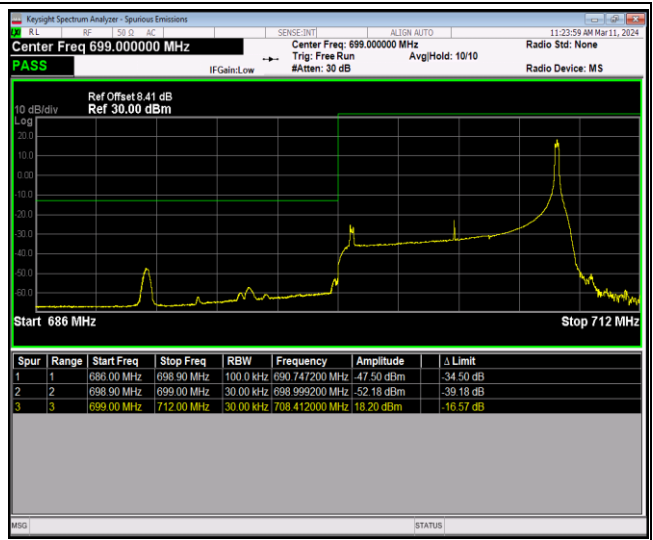

Band12-10MHz-16QAM-23130-1RB#49

Band12-10MHz-16QAM-23130-50RB#0

Band12-10MHz-64QAM-23060-1RB#0

Band12-10MHz-64QAM-23060-1RB#49

Band12-10MHz-64QAM-23060-50RB#0

Band12-10MHz-64QAM-23130-1RB#0

Band12-10MHz-64QAM-23130-1RB#49