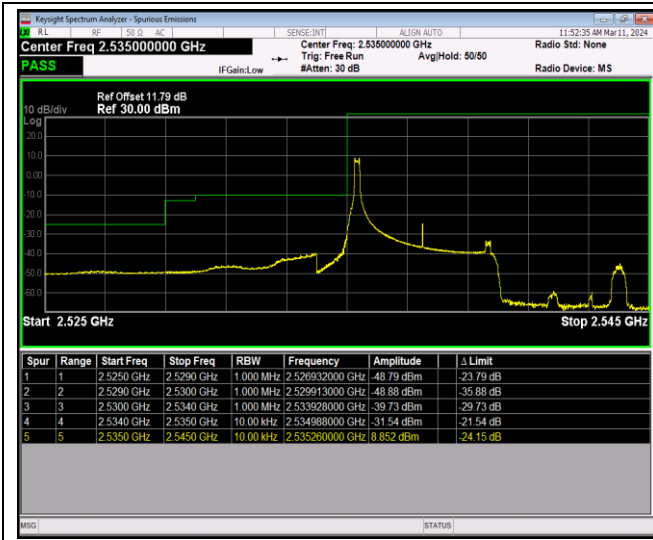

Band41-5MHz-QPSK-40065-1RB#0

Band41-5MHz-QPSK-40065-25RB#0