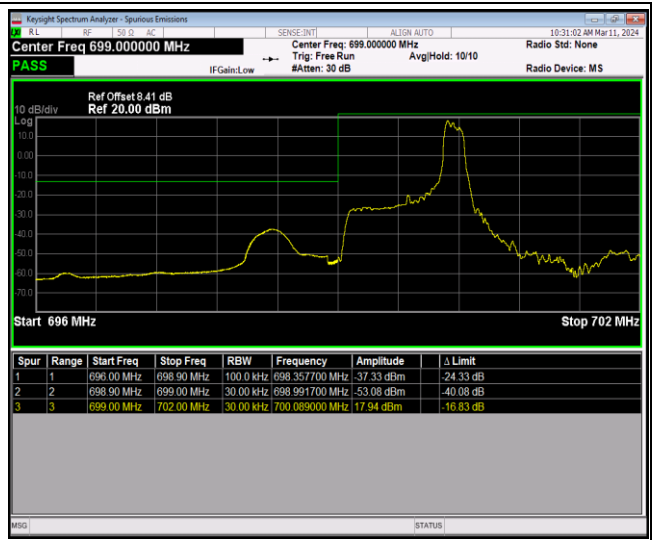

Band12-1.4MHz-16QAM-23017-1RB#5

Band12-1.4MHz-16QAM-23173-1RB#0