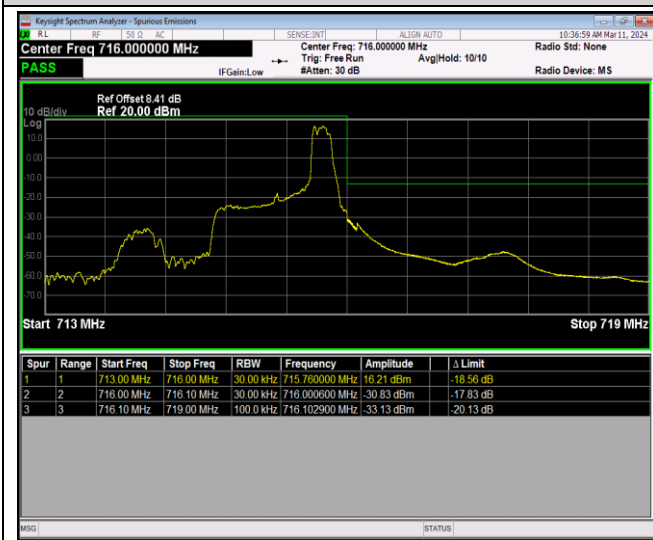

Band12-1.4MHz-64QAM-23017-6RB#0

Band12-1.4MHz-64QAM-23173-1RB#0

Band12-1.4MHz-64QAM-23173-1RB#5

Band12-1.4MHz-64QAM-23173-6RB#0

Band12-10MHz-QPSK-23060-1RB#0

Band12-10MHz-QPSK-23060-1RB#49

Band12-10MHz-QPSK-23060-50RB#0