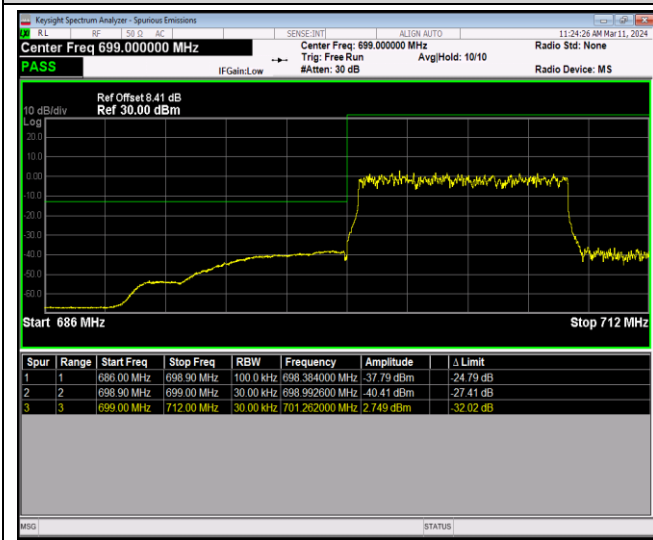

Band12-10MHz-QPSK-23060-50RB#0

Band12-10MHz-QPSK-23130-1RB#49