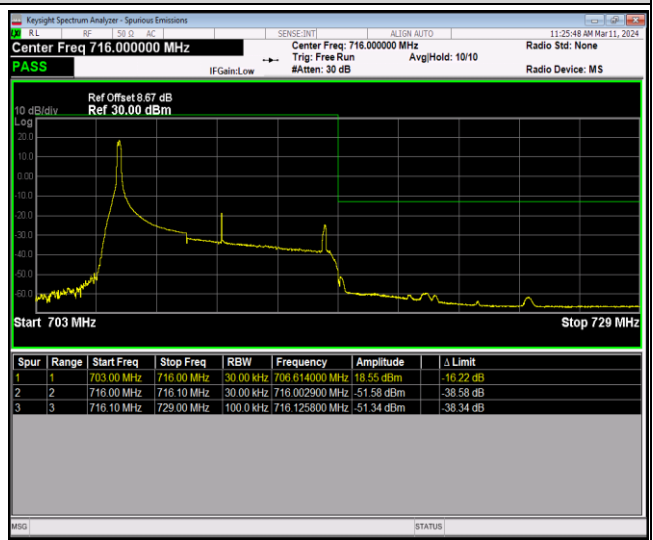

Band12-10MHz-QPSK-23130-1RB#0

Band12-10MHz-QPSK-23130-50RB#0