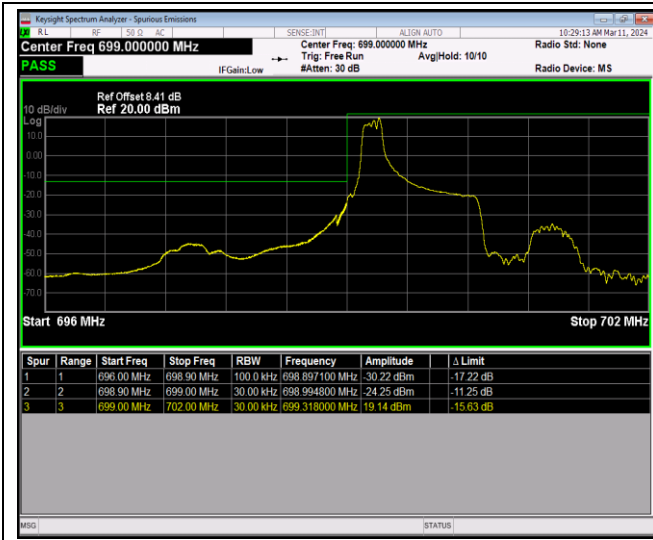

Band12-1.4MHz-QPSK-23017-1RB#0

Band12-1.4MHz-QPSK-23017-6RB#0