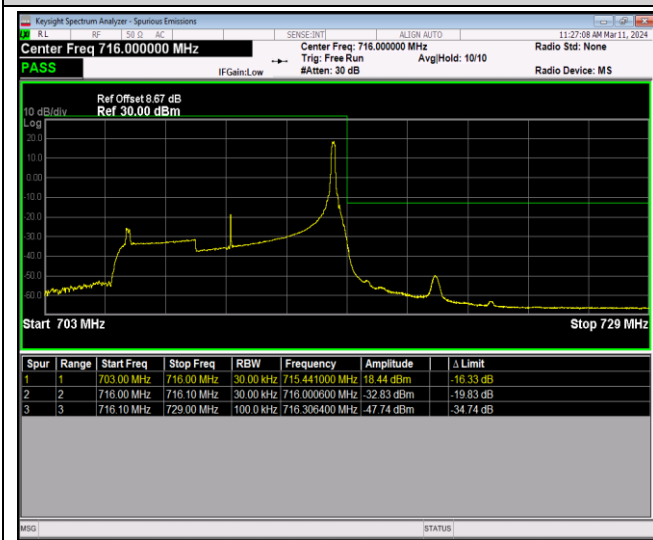

Band12-10MHz-QPSK-23130-1RB#49

Band12-10MHz-16QAM-23060-1RB#0