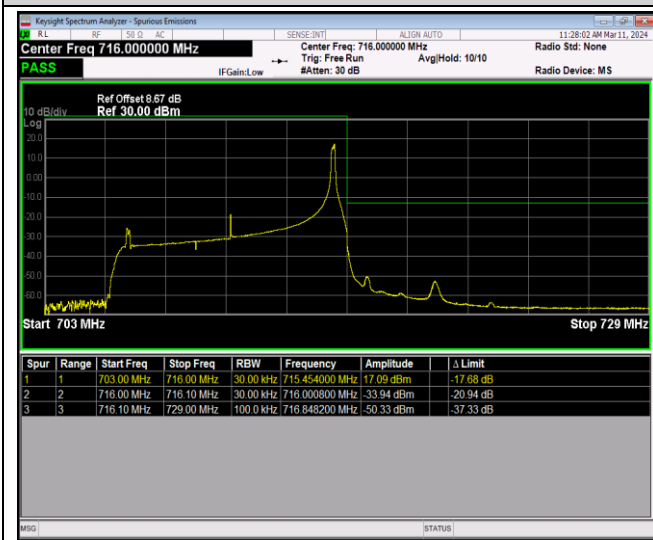

Band12-10MHz-64QAM-23130-1RB#49

Band41-5MHz-QPSK-40065-1RB#0