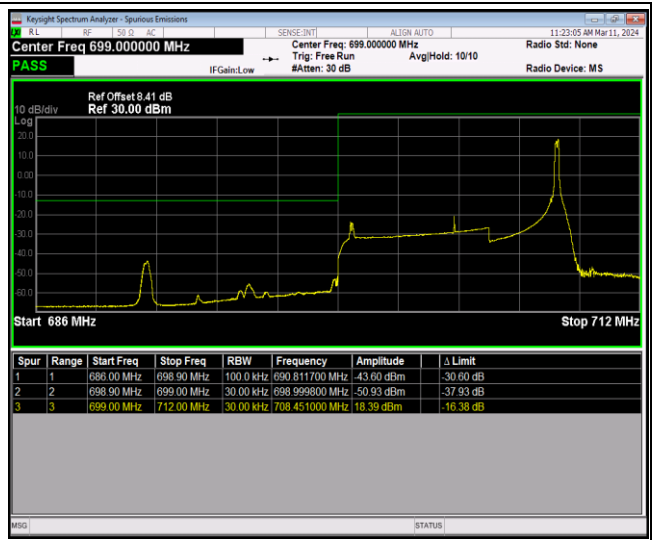

Band12-1.4MHz-64QAM-23017-6RB#0

Band12-1.4MHz-64QAM-23173-1RB#0

Band12-1.4MHz-64QAM-23173-1RB#5

Band12-1.4MHz-64QAM-23173-6RB#0

Band12-10MHz-QPSK-23060-1RB#0

Band12-10MHz-QPSK-23060-1RB#49

Band12-10MHz-QPSK-23060-50RB#0