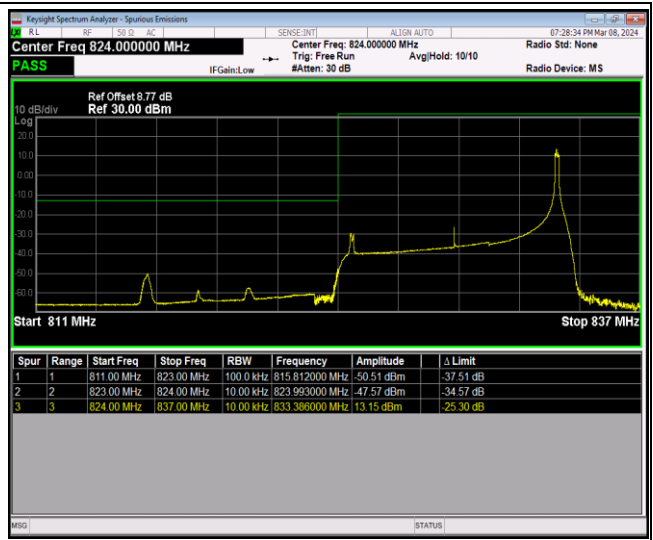

Band5-10MHz-QPSK-20450-1RB#49

Band5-10MHz-QPSK-20600-1RB#0