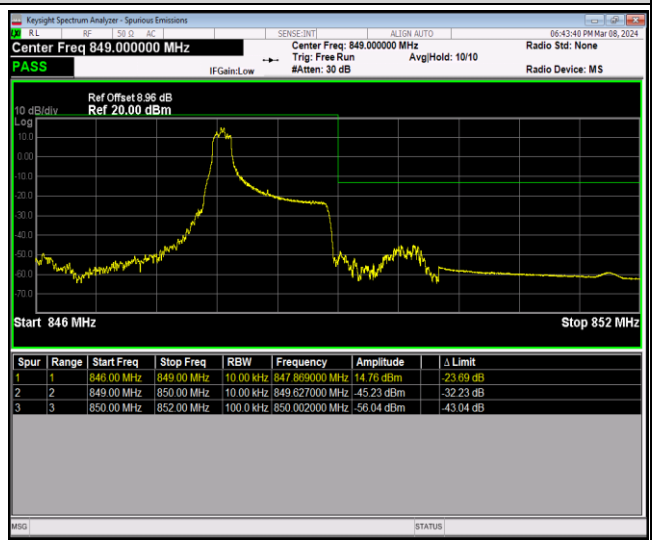

Band2-20MHz-64QAM-19100-100RB#0

Band5-1.4MHz-QPSK-20407-1RB#0

Band5-1.4MHz-QPSK-20407-1RB#5

Band5-1.4MHz-QPSK-20407-6RB#0

Band5-1.4MHz-QPSK-20643-1RB#0

Band5-1.4MHz-QPSK-20643-1RB#5

Band5-1.4MHz-QPSK-20643-6RB#0