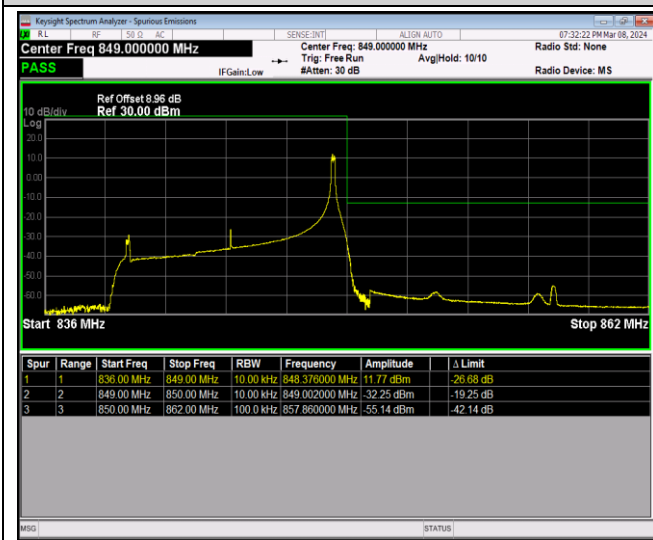

Band5-10MHz-16QAM-20600-1RB#49

Band5-10MHz-64QAM-20450-1RB#0