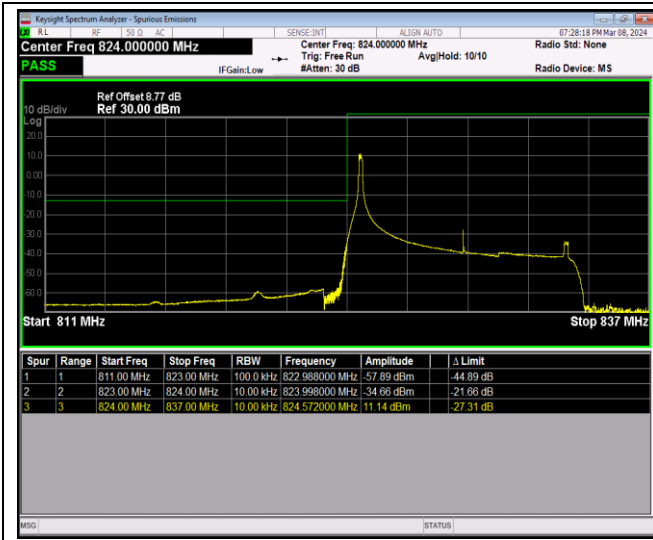

Band5-10MHz-16QAM-20600-1RB#0

Band5-10MHz-16QAM-20600-1RB#49

Band5-10MHz-16QAM-20600-50RB#0

Band5-10MHz-64QAM-20450-1RB#0

Band5-10MHz-64QAM-20450-1RB#49

Band5-10MHz-64QAM-20450-50RB#0

Band5-10MHz-64QAM-20600-1RB#0