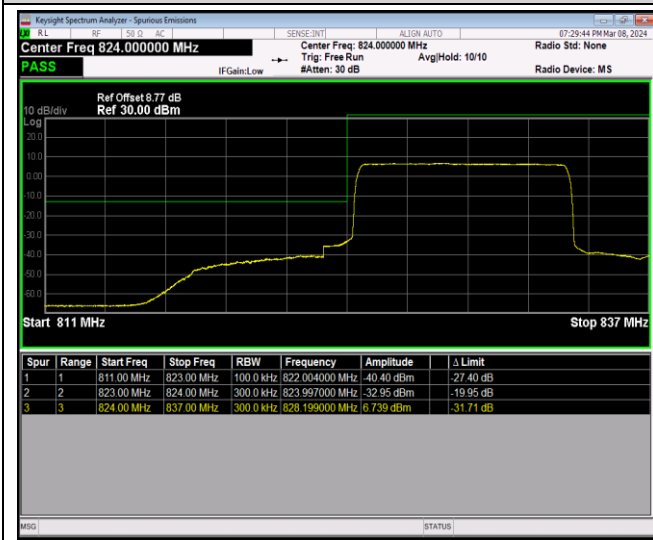

Band5-10MHz-QPSK-20450-50RB#0

Band5-10MHz-QPSK-20600-1RB#49