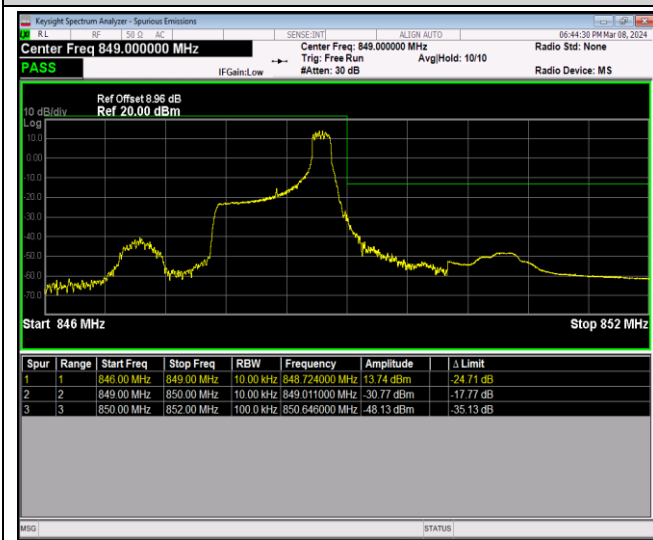

Band2-20MHz-64QAM-19100-100RB#0

Band5-1.4MHz-QPSK-20407-1RB#0

Band5-1.4MHz-QPSK-20407-1RB#5

Band5-1.4MHz-QPSK-20407-6RB#0

Band5-1.4MHz-QPSK-20643-1RB#0

Band5-1.4MHz-QPSK-20643-1RB#5

Band5-1.4MHz-QPSK-20643-6RB#0