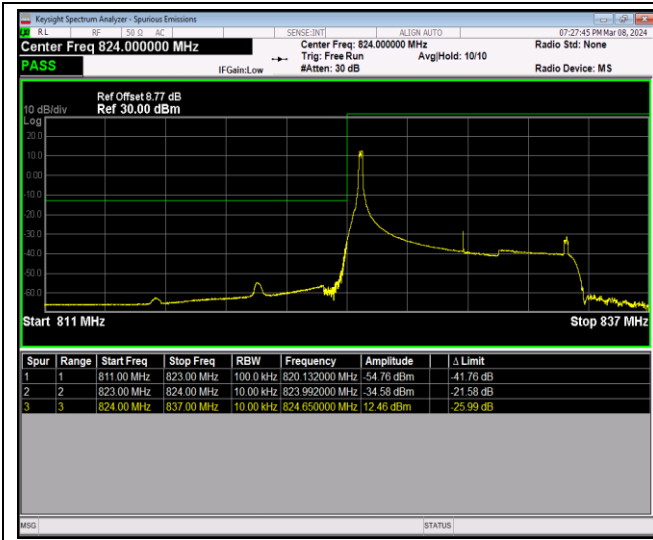

Band5-1.4MHz-64QAM-20407-1RB#5

Band5-1.4MHz-64QAM-20407-6RB#0

Band5-1.4MHz-64QAM-20643-1RB#0

Band5-1.4MHz-64QAM-20643-1RB#5

Band5-1.4MHz-64QAM-20643-6RB#0

Band5-10MHz-QPSK-20450-1RB#0

Band5-10MHz-QPSK-20450-1RB#49