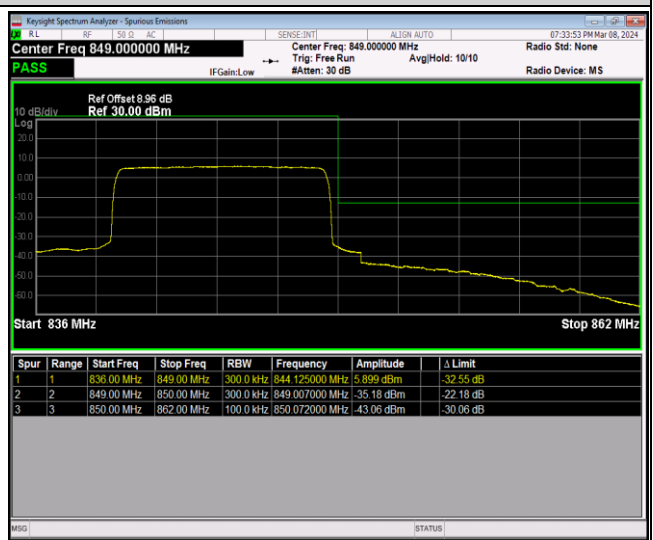

Band5-10MHz-16QAM-20600-1RB#0

Band5-10MHz-16QAM-20600-1RB#49

Band5-10MHz-16QAM-20600-50RB#0

Band5-10MHz-64QAM-20450-1RB#0

Band5-10MHz-64QAM-20450-1RB#49

Band5-10MHz-64QAM-20450-50RB#0

Band5-10MHz-64QAM-20600-1RB#0