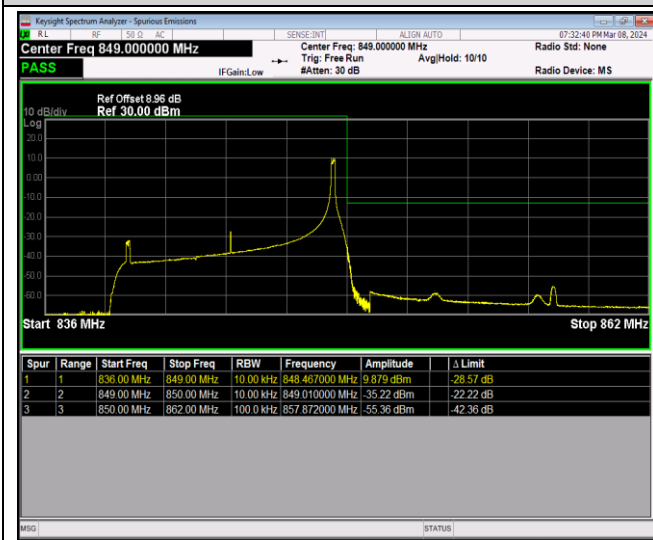

Band5-10MHz-64QAM-20600-1RB#49

Band7-5MHz-QPSK-20775-1RB#0