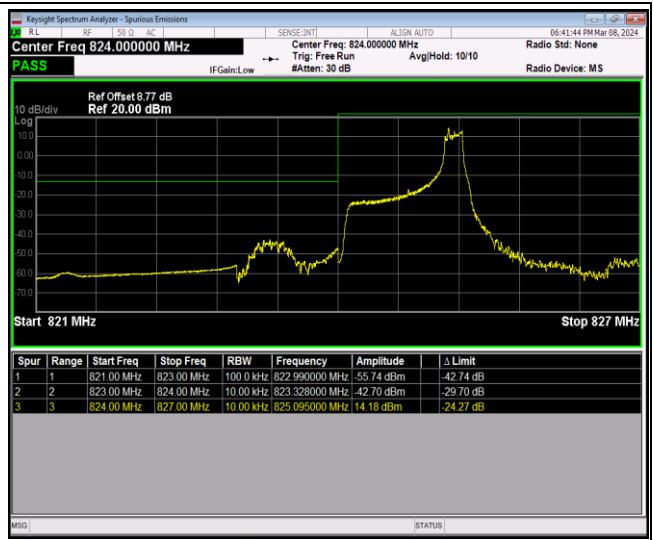

Band5-1.4MHz-16QAM-20407-1RB#5

Band5-1.4MHz-16QAM-20643-1RB#0