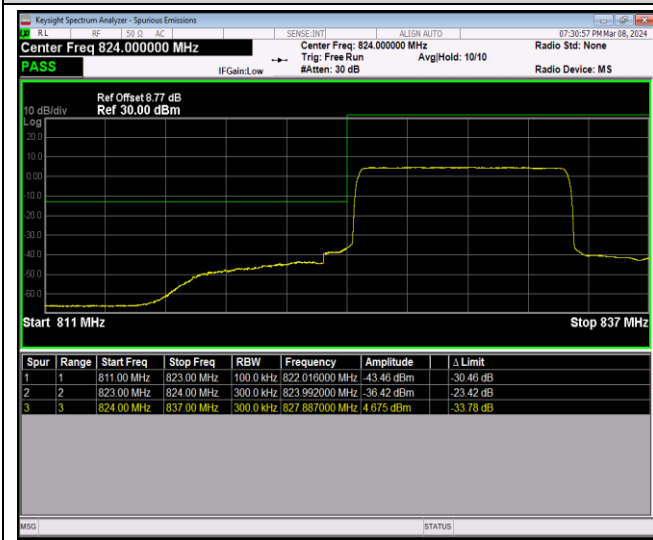

Band5-10MHz-16QAM-20600-1RB#0

Band5-10MHz-16QAM-20600-1RB#49

Band5-10MHz-16QAM-20600-50RB#0

Band5-10MHz-64QAM-20450-1RB#0

Band5-10MHz-64QAM-20450-1RB#49

Band5-10MHz-64QAM-20450-50RB#0

Band5-10MHz-64QAM-20600-1RB#0