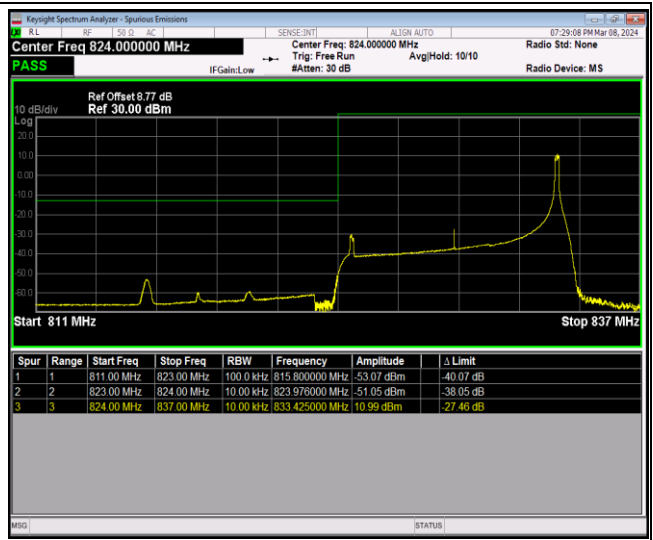

Band5-10MHz-16QAM-20600-1RB#0

Band5-10MHz-16QAM-20600-1RB#49

Band5-10MHz-16QAM-20600-50RB#0

Band5-10MHz-64QAM-20450-1RB#0

Band5-10MHz-64QAM-20450-1RB#49

Band5-10MHz-64QAM-20450-50RB#0

Band5-10MHz-64QAM-20600-1RB#0