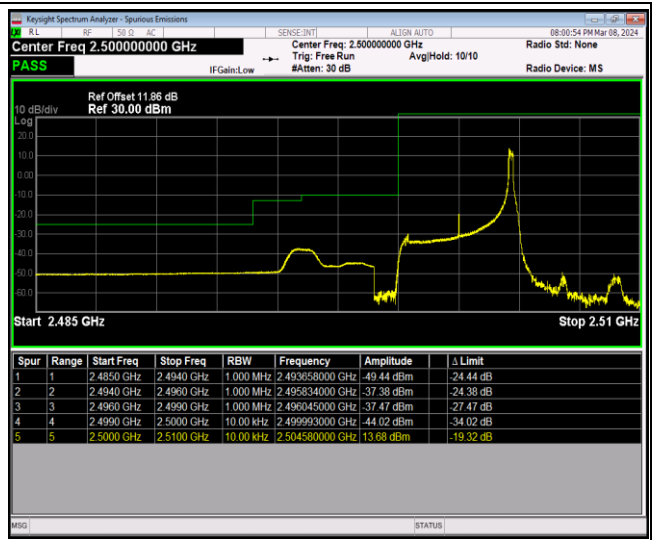

Band5-10MHz-64QAM-20600-1RB#49

Band5-10MHz-64QAM-20600-50RB#0

Band7-5MHz-QPSK-20775-1RB#0

Band7-5MHz-QPSK-20775-1RB#24

Band7-5MHz-QPSK-20775-25RB#0

Band7-5MHz-QPSK-21425-1RB#0

Band7-5MHz-QPSK-21425-1RB#24

Band7-5MHz-QPSK-21425-25RB#0