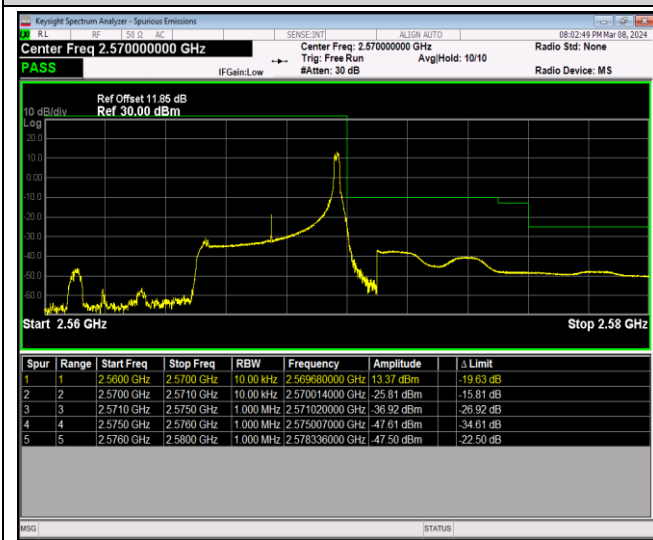

Band5-10MHz-64QAM-20600-1RB#49

Band5-10MHz-64QAM-20600-50RB#0

Band7-5MHz-QPSK-20775-1RB#0

Band7-5MHz-QPSK-20775-1RB#24

Band7-5MHz-QPSK-20775-25RB#0

Band7-5MHz-QPSK-21425-1RB#0

Band7-5MHz-QPSK-21425-1RB#24

Band7-5MHz-QPSK-21425-25RB#0