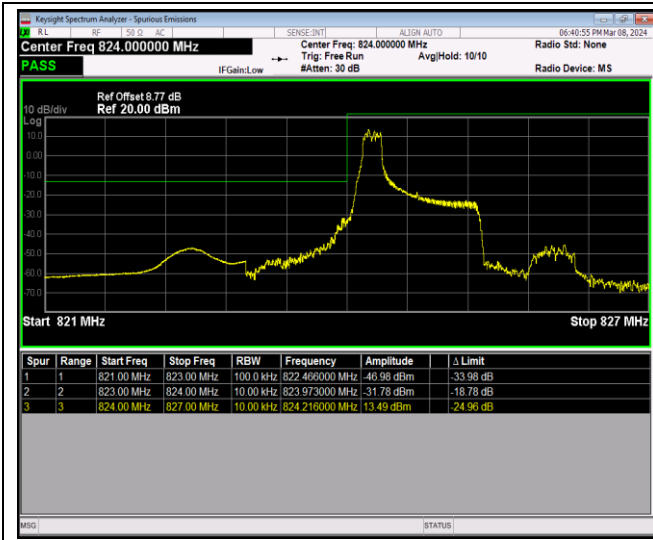

Band5-1.4MHz-16QAM-20407-1RB#0

Band5-1.4MHz-16QAM-20407-6RB#0