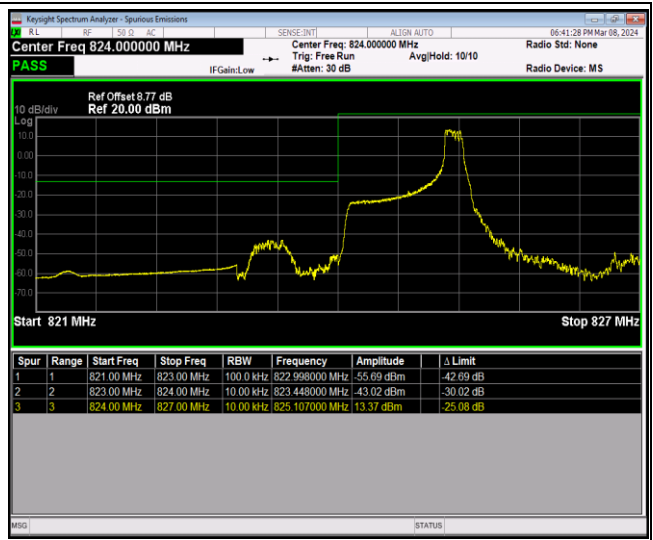

Band2-20MHz-64QAM-19100-100RB#0

Band5-1.4MHz-QPSK-20407-1RB#0

Band5-1.4MHz-QPSK-20407-1RB#5

Band5-1.4MHz-QPSK-20407-6RB#0

Band5-1.4MHz-QPSK-20643-1RB#0

Band5-1.4MHz-QPSK-20643-1RB#5

Band5-1.4MHz-QPSK-20643-6RB#0