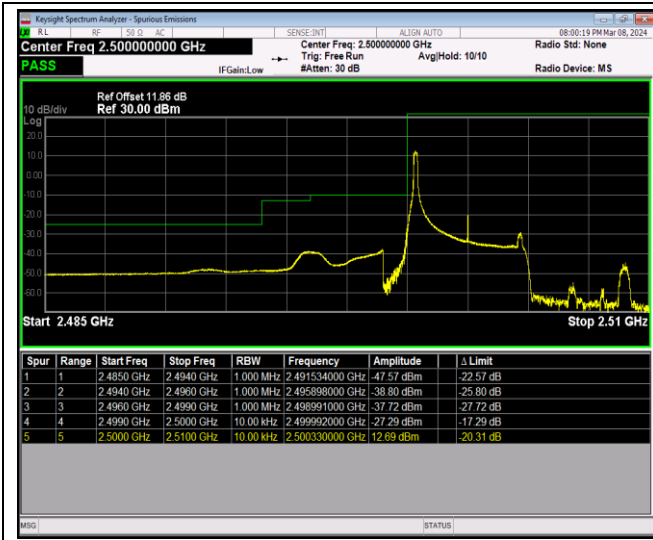

Band5-10MHz-64QAM-20600-1RB#49

Band5-10MHz-64QAM-20600-50RB#0

Band7-5MHz-QPSK-20775-1RB#0

Band7-5MHz-QPSK-20775-1RB#24

Band7-5MHz-QPSK-20775-25RB#0

Band7-5MHz-QPSK-21425-1RB#0

Band7-5MHz-QPSK-21425-1RB#24

Band7-5MHz-QPSK-21425-25RB#0