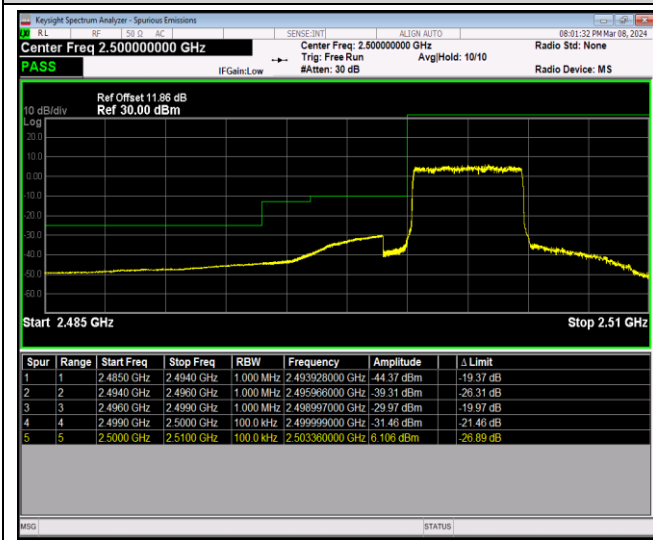

Band5-10MHz-64QAM-20600-1RB#49

Band5-10MHz-64QAM-20600-50RB#0

Band7-5MHz-QPSK-20775-1RB#0

Band7-5MHz-QPSK-20775-1RB#24

Band7-5MHz-QPSK-20775-25RB#0

Band7-5MHz-QPSK-21425-1RB#0

Band7-5MHz-QPSK-21425-1RB#24

Band7-5MHz-QPSK-21425-25RB#0