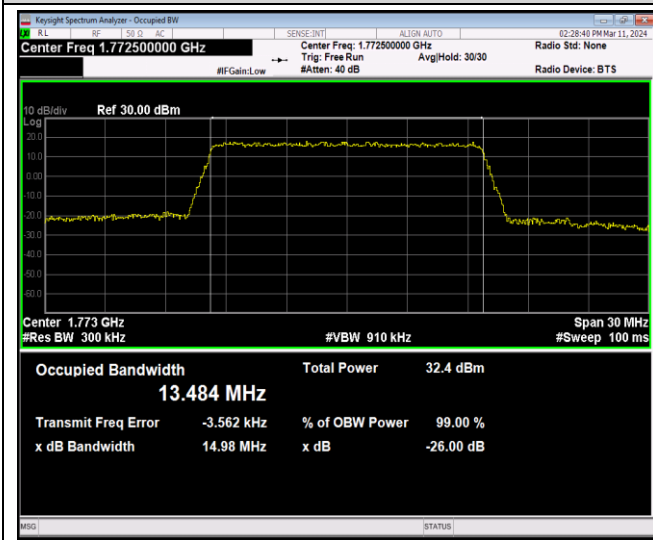

Band66-15MHz-QPSK-132322-75RB#0

Band66-15MHz-QPSK-132597-75RB#0

Band66-15MHz-16QAM-132047-75RB#0

Band66-15MHz-16QAM-132322-75RB#0

Band66-15MHz-16QAM-132597-75RB#0

Band66-15MHz-64QAM-132047-75RB#0

Band66-15MHz-64QAM-132322-75RB#0