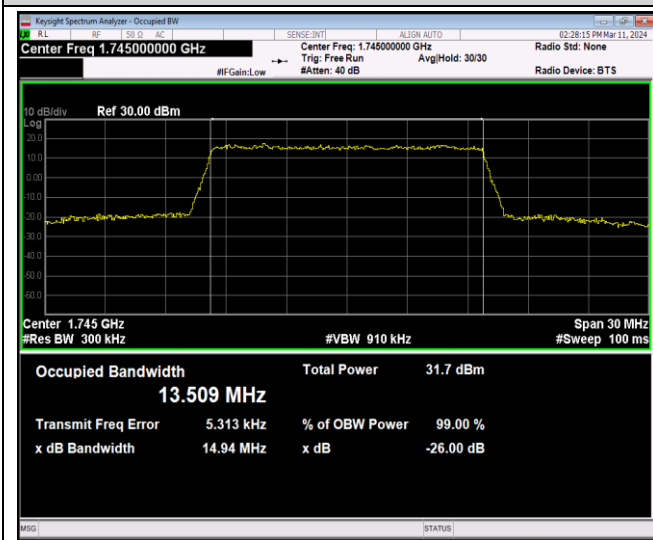

Band66-15MHz-QPSK-132322-75RB#0

Band66-15MHz-QPSK-132597-75RB#0

Band66-15MHz-16QAM-132047-75RB#0

Band66-15MHz-16QAM-132322-75RB#0

Band66-15MHz-16QAM-132597-75RB#0

Band66-15MHz-64QAM-132047-75RB#0

Band66-15MHz-64QAM-132322-75RB#0