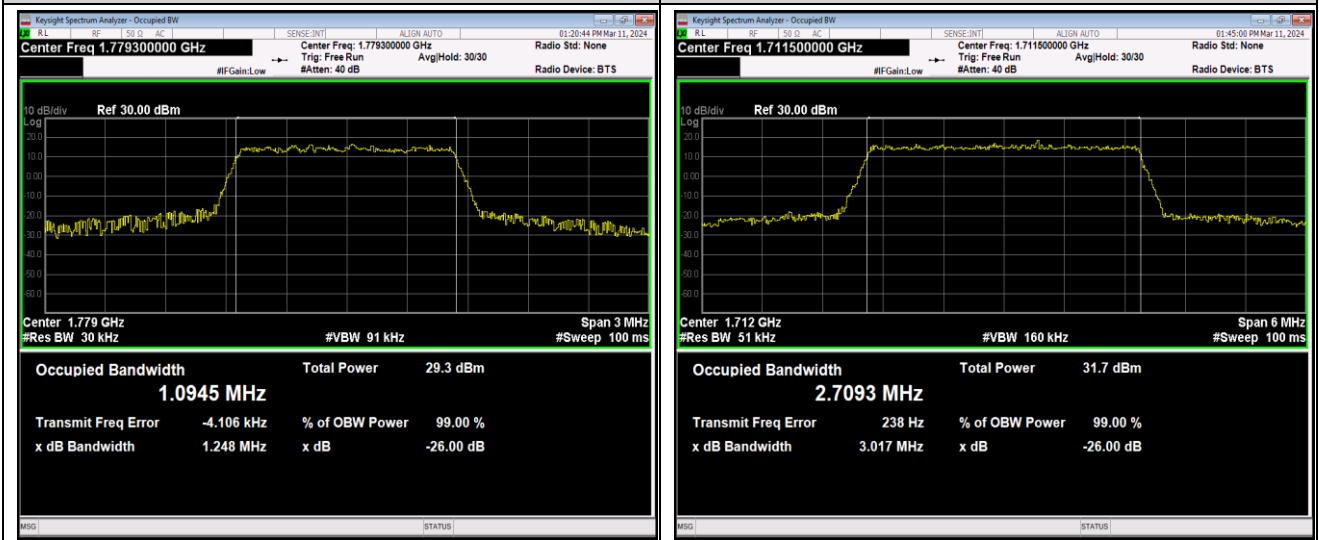

Band66-1.4MHz-16QAM-131979-6RB#0

Band66-1.4MHz-16QAM-132322-6RB#0

Band66-1.4MHz-16QAM-132665-6RB#0

Band66-1.4MHz-64QAM-131979-6RB#0

Band66-1.4MHz-64QAM-132322-6RB#0

Band66-1.4MHz-64QAM-132665-6RB#0

Band66-3MHz-QPSK-131987-15RB#0