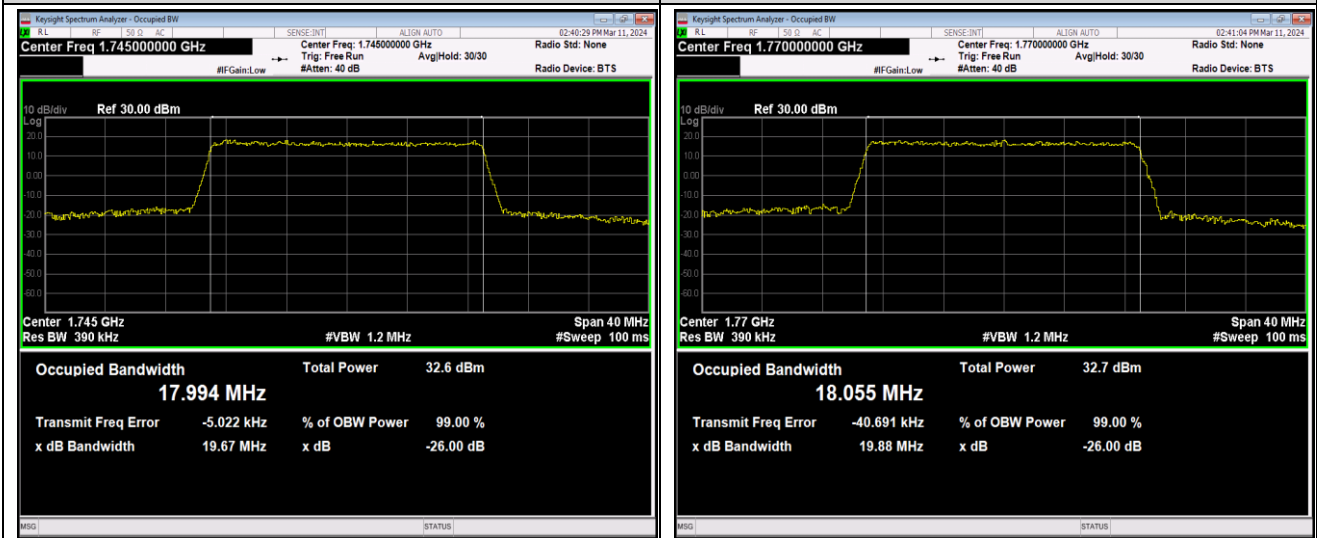

Band66-20MHz-QPSK-132322-100RB#0

Band66-20MHz-QPSK-132572-100RB#0

Band66-20MHz-16QAM-132072-100RB#0

Band66-20MHz-16QAM-132322-100RB#0