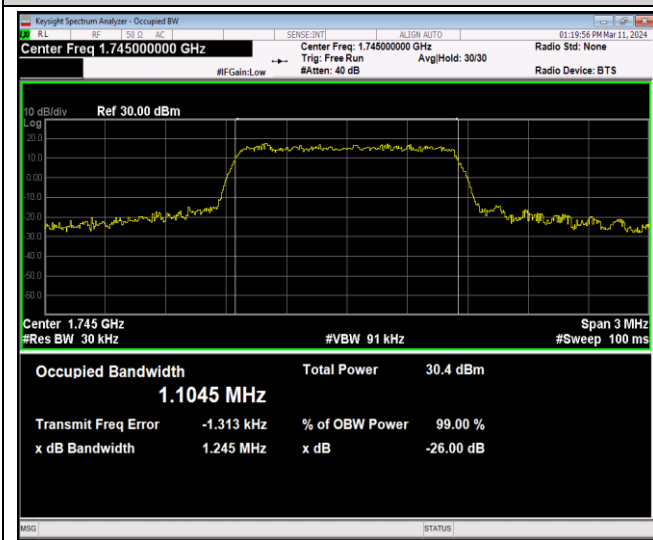

Band66-1.4MHz-16QAM-132322-6RB#0

Band66-1.4MHz-64QAM-131979-6RB#0