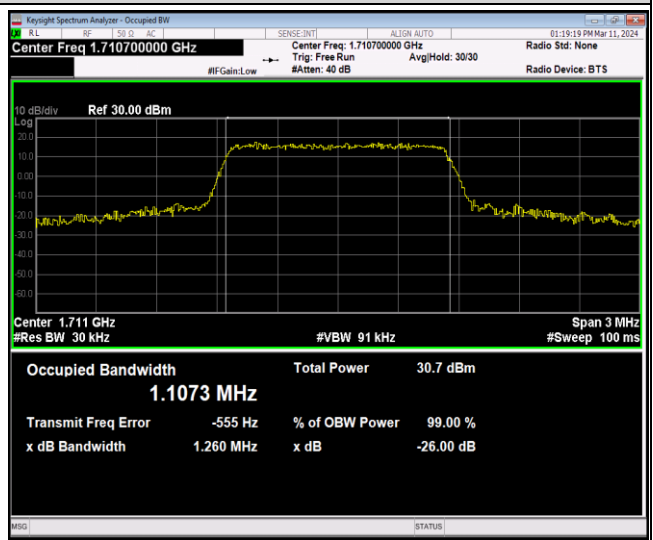

Band66-1.4MHz-16QAM-131979-6RB#0

Band66-1.4MHz-16QAM-132665-6RB#0