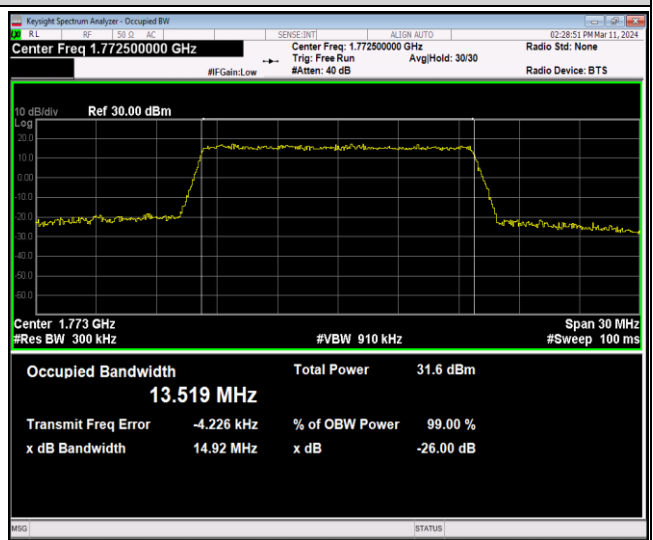

Band66-15MHz-QPSK-132322-75RB#0

Band66-15MHz-QPSK-132597-75RB#0

Band66-15MHz-16QAM-132047-75RB#0

Band66-15MHz-16QAM-132322-75RB#0

Band66-15MHz-16QAM-132597-75RB#0

Band66-15MHz-64QAM-132047-75RB#0

Band66-15MHz-64QAM-132322-75RB#0