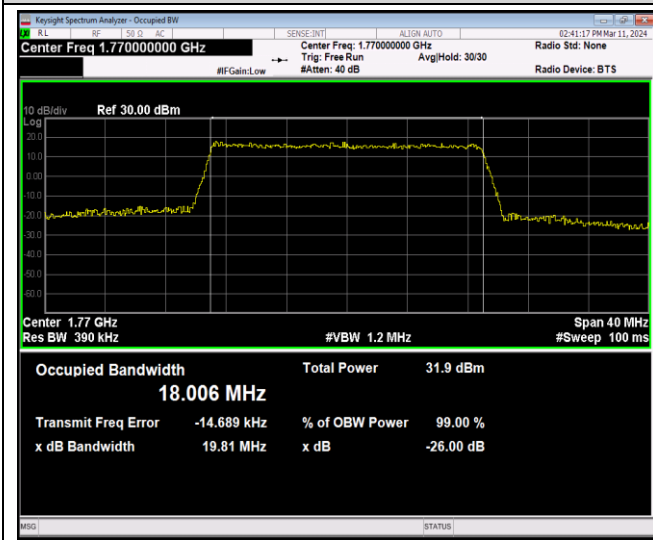

Band66-20MHz-16QAM-132572-100RB#0

Band66-20MHz-64QAM-132322-100RB#0