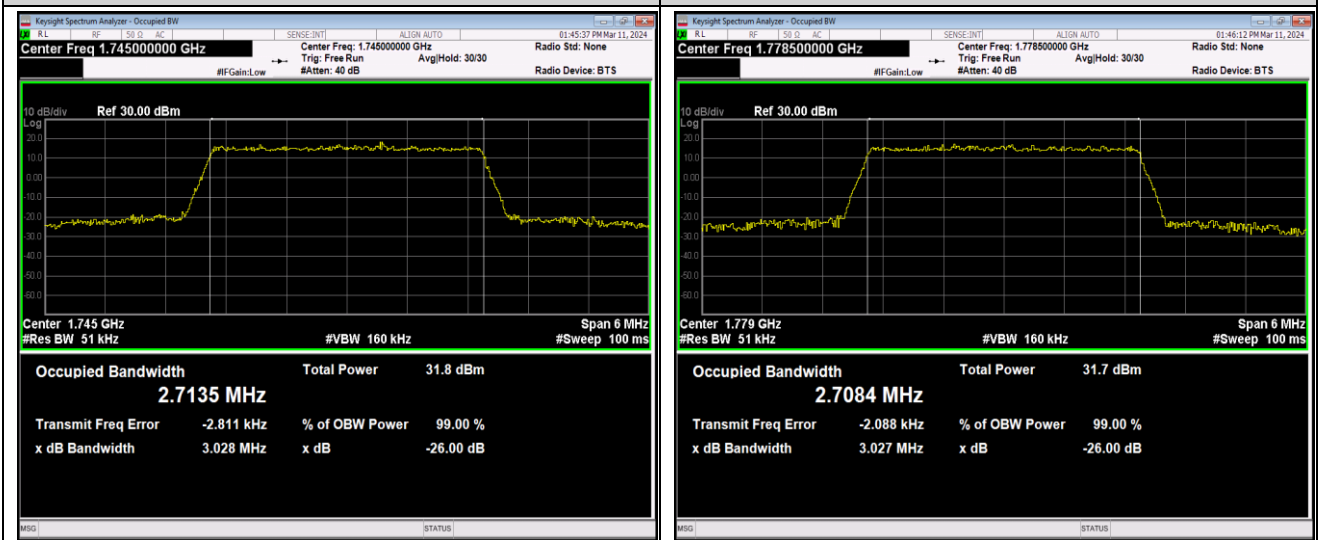

Band66-3MHz-QPSK-132322-15RB#0

Band66-3MHz-QPSK-132657-15RB#0

Band66-3MHz-16QAM-131987-15RB#0

Band66-3MHz-16QAM-132322-15RB#0