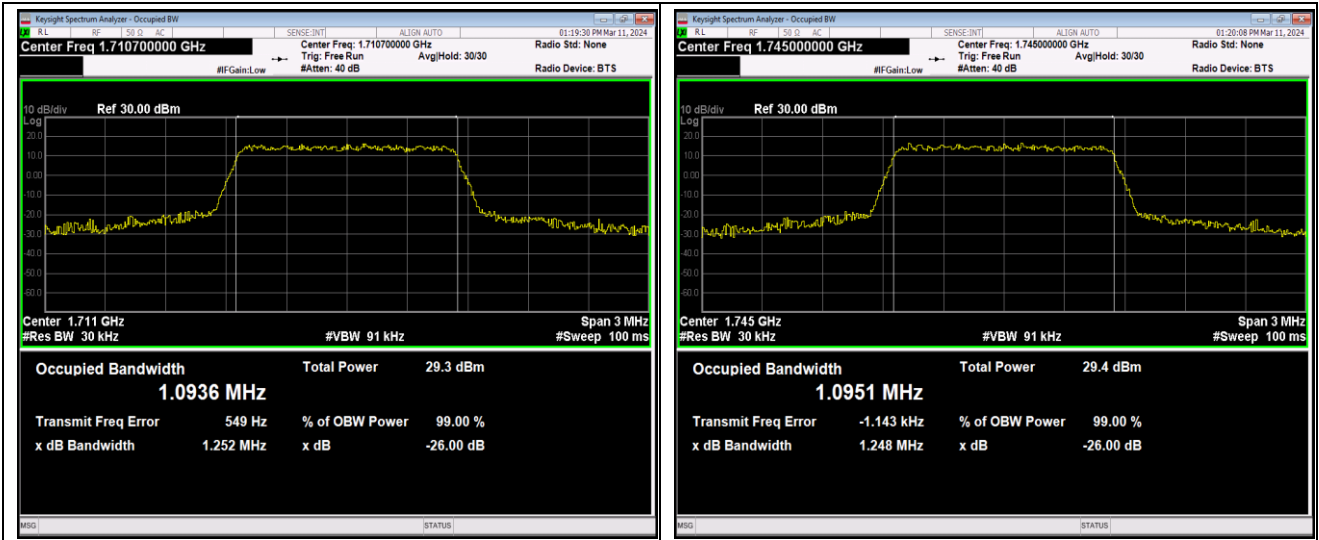

Band66-1.4MHz-16QAM-131979-6RB#0

Band66-1.4MHz-16QAM-132322-6RB#0

Band66-1.4MHz-16QAM-132665-6RB#0

Band66-1.4MHz-64QAM-131979-6RB#0

Band66-1.4MHz-64QAM-132322-6RB#0

Band66-1.4MHz-64QAM-132665-6RB#0

Band66-3MHz-QPSK-131987-15RB#0