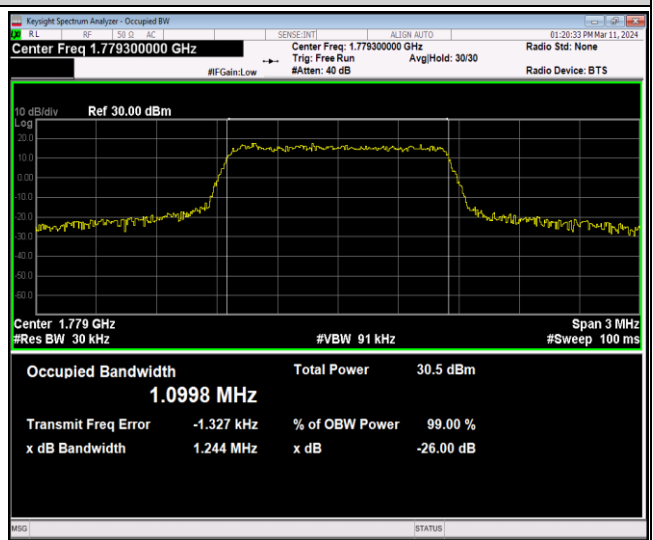

Band66-1.4MHz-16QAM-131979-6RB#0

Band66-1.4MHz-16QAM-132322-6RB#0

Band66-1.4MHz-16QAM-132665-6RB#0

Band66-1.4MHz-64QAM-131979-6RB#0

Band66-1.4MHz-64QAM-132322-6RB#0

Band66-1.4MHz-64QAM-132665-6RB#0

Band66-3MHz-QPSK-131987-15RB#0