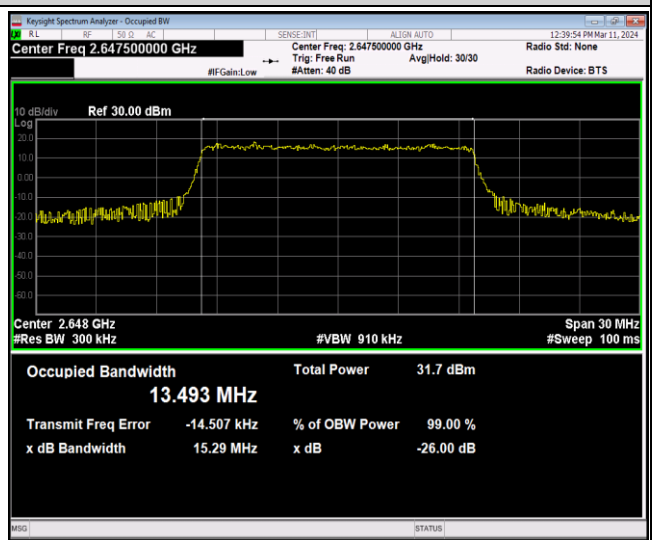

Band41-15MHz-16QAM-41165-75RB#0

Band41-15MHz-64QAM-40640-75RB#0