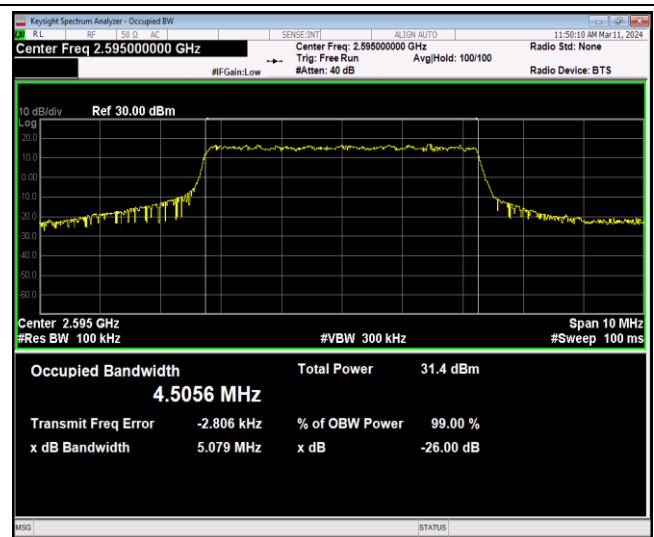

Band41-5MHz-16QAM-40065-25RB#0