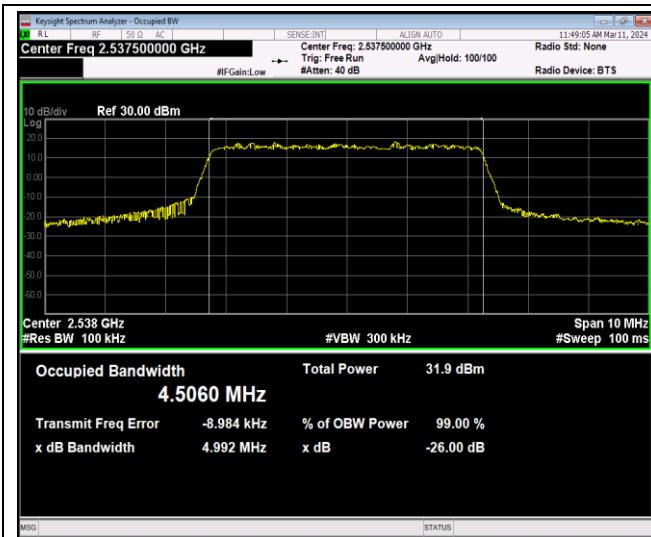

Band12-5MHz-64QAM-23095-25RB#0

Band12-5MHz-64QAM-23155-25RB#0

Band12-10MHz-QPSK-23060-50RB#0

Band12-10MHz-QPSK-23095-50RB#0

Band12-10MHz-QPSK-23130-50RB#0

Band12-10MHz-16QAM-23060-50RB#0

Band12-10MHz-16QAM-23095-50RB#0