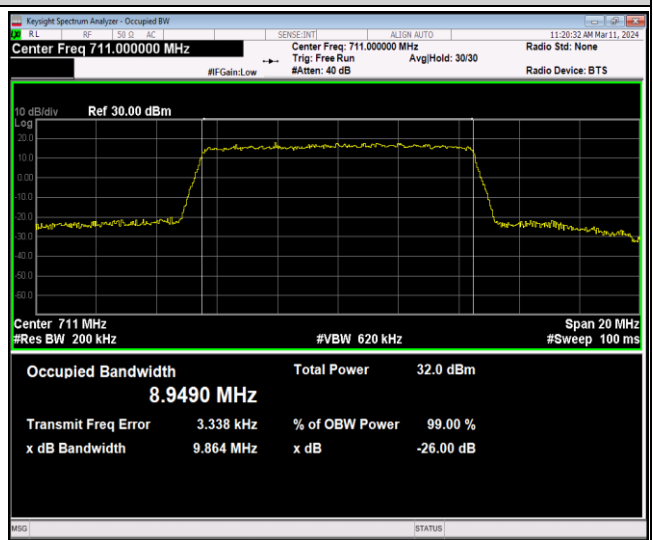

Band12-5MHz-64QAM-23095-25RB#0

Band12-5MHz-64QAM-23155-25RB#0

Band12-10MHz-QPSK-23060-50RB#0

Band12-10MHz-QPSK-23095-50RB#0

Band12-10MHz-QPSK-23130-50RB#0

Band12-10MHz-16QAM-23060-50RB#0

Band12-10MHz-16QAM-23095-50RB#0