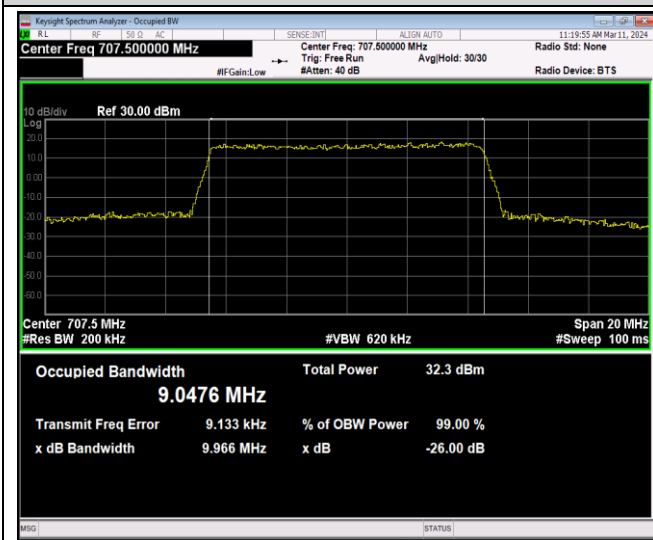

Band12-5MHz-64QAM-23095-25RB#0

Band12-5MHz-64QAM-23155-25RB#0

Band12-10MHz-QPSK-23060-50RB#0

Band12-10MHz-QPSK-23095-50RB#0

Band12-10MHz-QPSK-23130-50RB#0

Band12-10MHz-16QAM-23060-50RB#0

Band12-10MHz-16QAM-23095-50RB#0