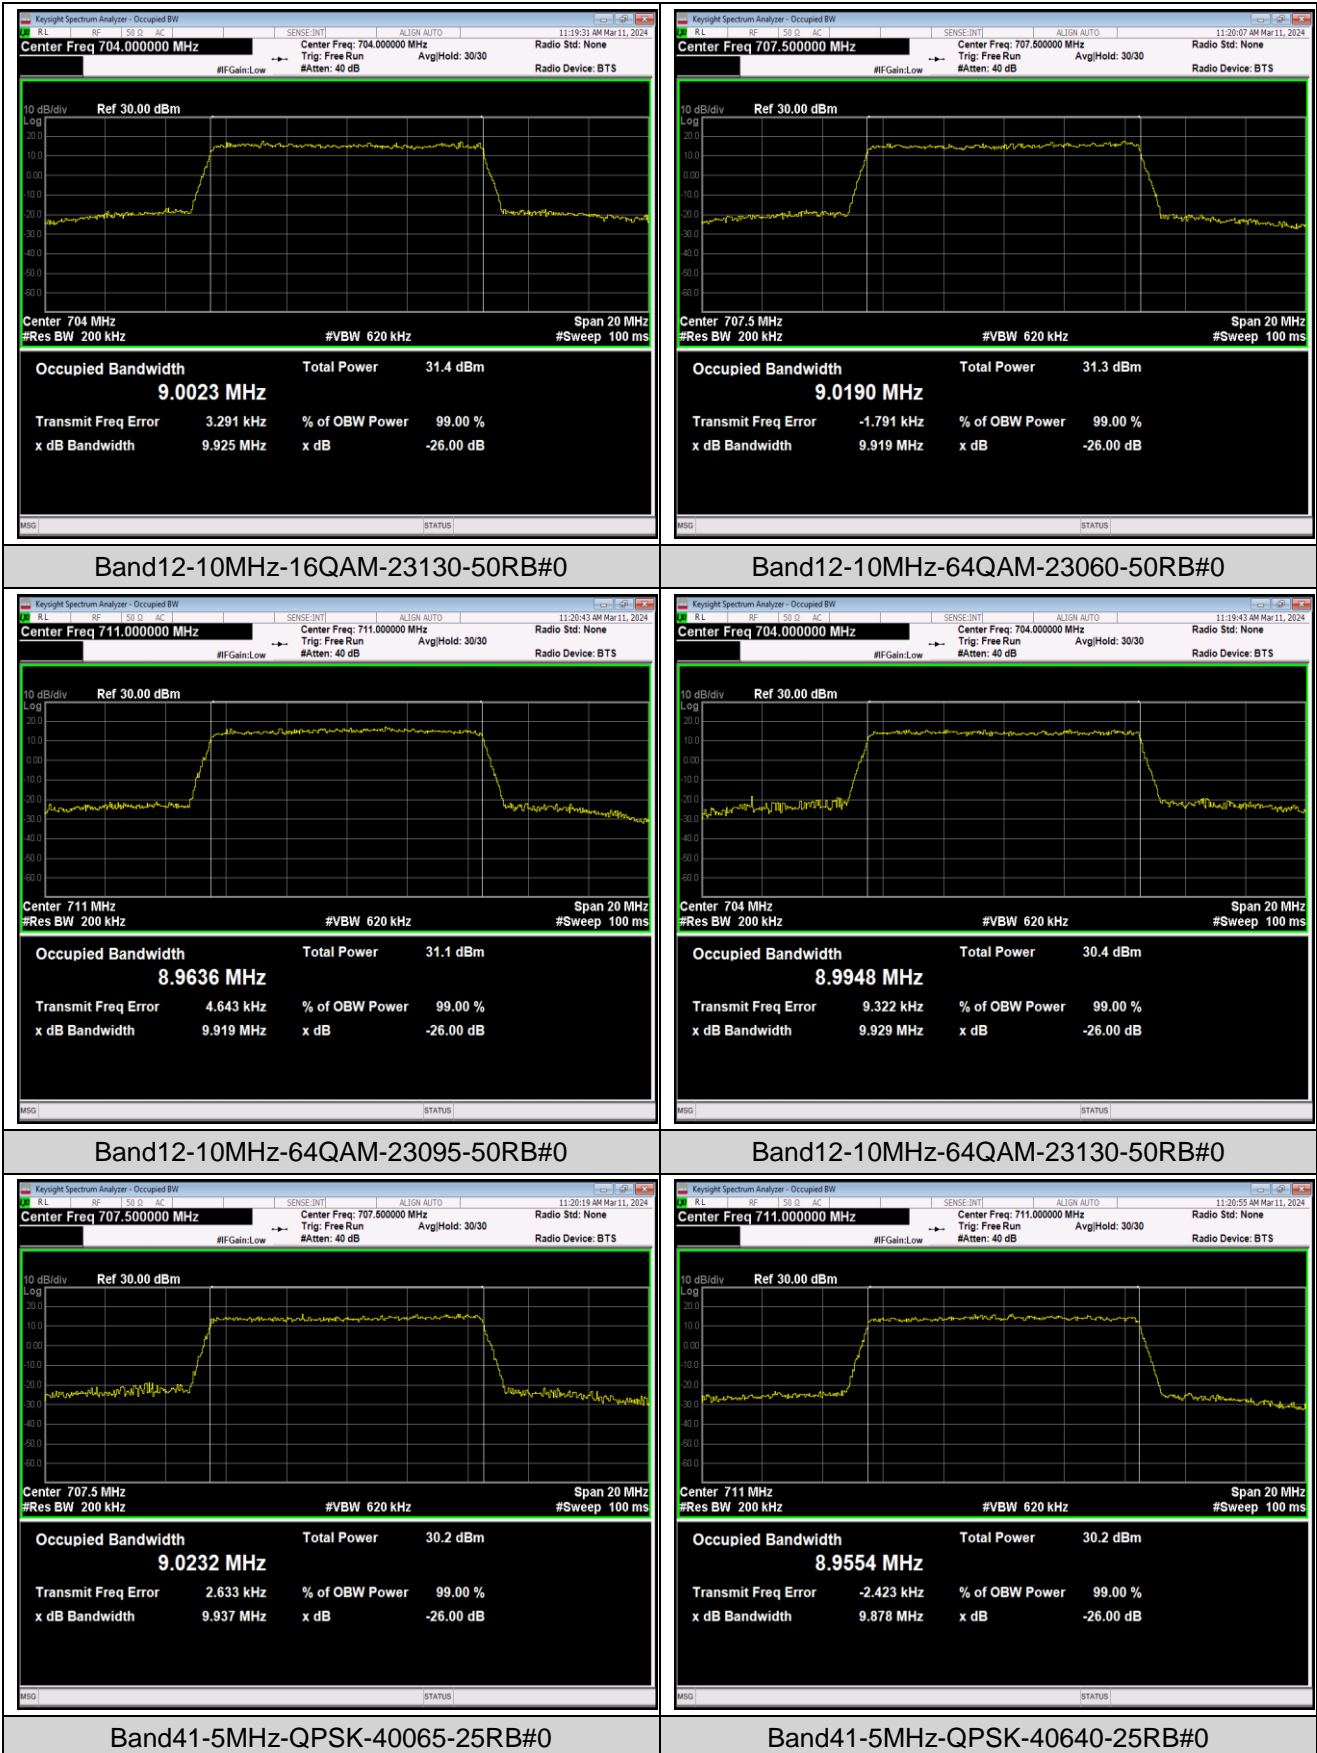

Band12-5MHz-64QAM-23095-25RB#0

Band12-5MHz-64QAM-23155-25RB#0

Band12-10MHz-QPSK-23060-50RB#0

Band12-10MHz-QPSK-23095-50RB#0

Band12-10MHz-QPSK-23130-50RB#0

Band12-10MHz-16QAM-23060-50RB#0

Band12-10MHz-16QAM-23095-50RB#0