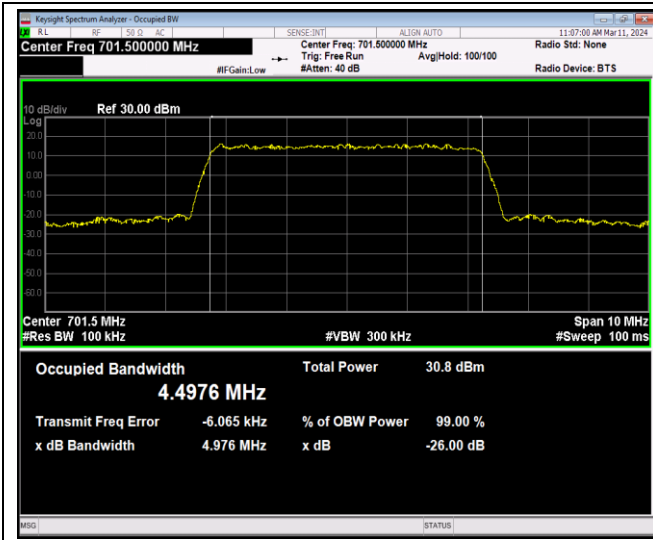

Band12-5MHz-64QAM-23035-25RB#0

Band12-5MHz-64QAM-23155-25RB#0