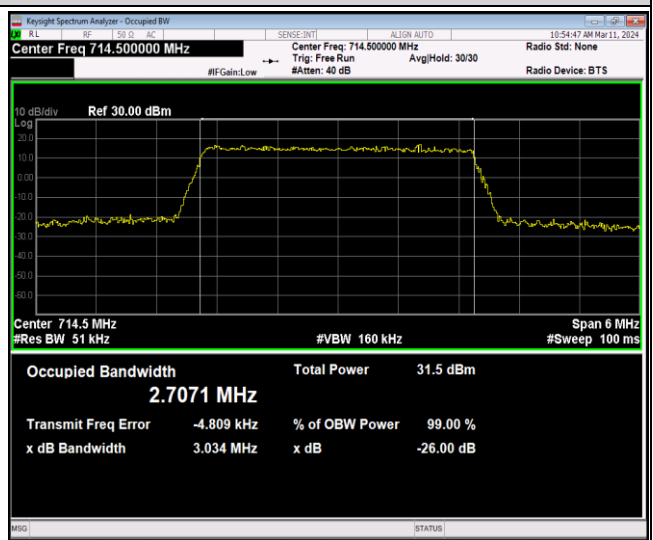

Band12-3MHz-QPSK-23165-15RB#0

Band12-3MHz-16QAM-23095-15RB#0