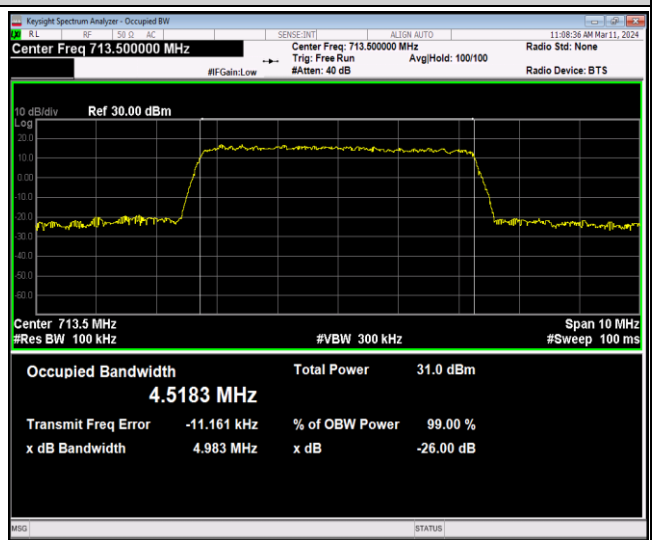

Band12-5MHz-QPSK-23035-25RB#0

Band12-5MHz-QPSK-23095-25RB#0

Band12-5MHz-QPSK-23155-25RB#0

Band12-5MHz-16QAM-23035-25RB#0

Band12-5MHz-16QAM-23095-25RB#0

Band12-5MHz-16QAM-23155-25RB#0

Band12-5MHz-64QAM-23035-25RB#0