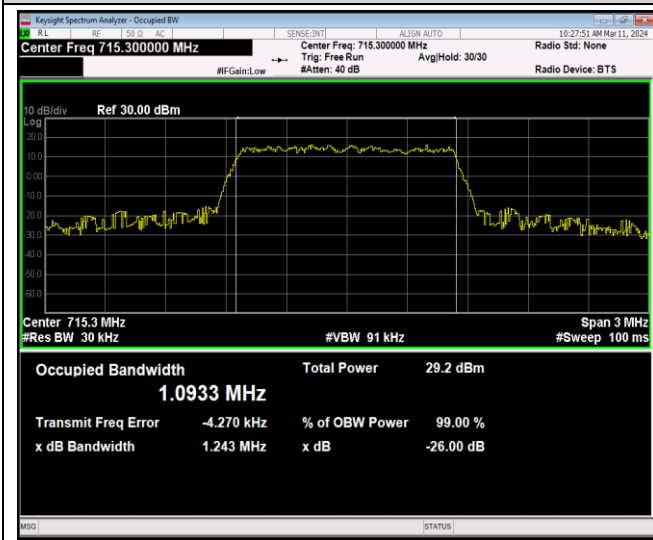

Band12-1.4MHz-16QAM-23095-6RB#0

Band12-1.4MHz-16QAM-23173-6RB#0

Band12-1.4MHz-64QAM-23017-6RB#0

Band12-1.4MHz-64QAM-23095-6RB#0

Band12-1.4MHz-64QAM-23173-6RB#0

Band12-3MHz-QPSK-23025-15RB#0

Band12-3MHz-QPSK-23095-15RB#0