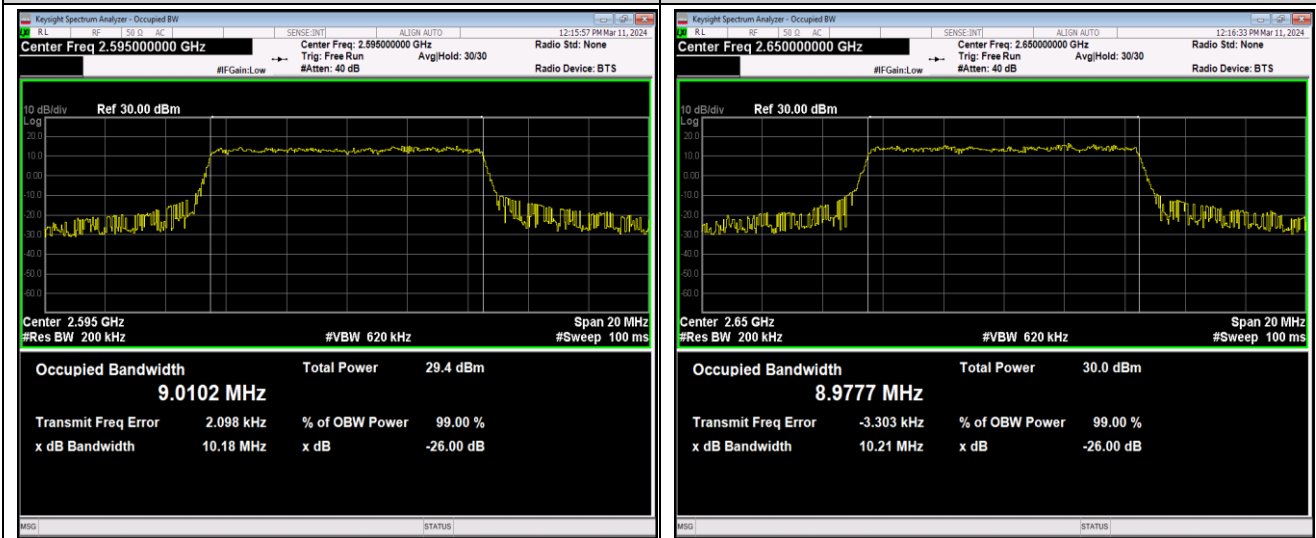

Band41-10MHz-64QAM-40640-50RB#0

Band41-10MHz-64QAM-41190-50RB#0

Band41-15MHz-QPSK-40115-75RB#0

Band41-15MHz-QPSK-40640-75RB#0