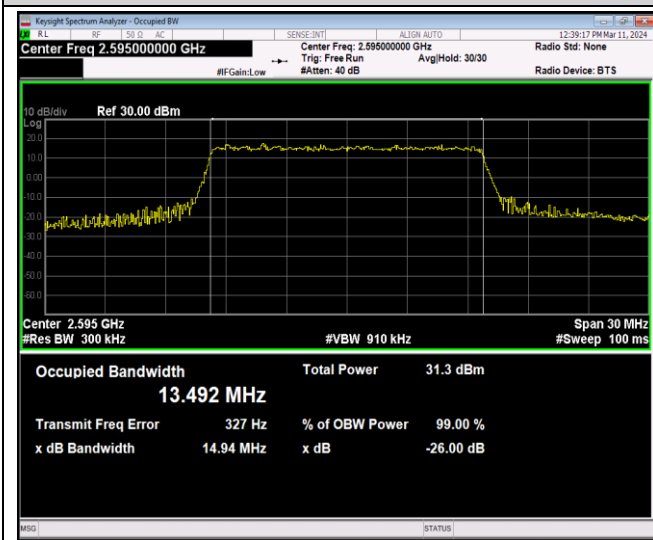

Band41-15MHz-16QAM-40640-75RB#0

Band41-15MHz-64QAM-40115-75RB#0