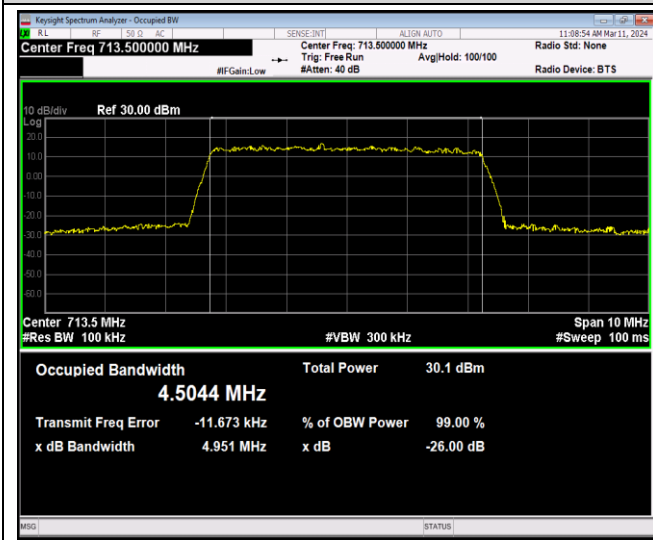

Band12-5MHz-64QAM-23155-25RB#0

Band12-10MHz-QPSK-23095-50RB#0