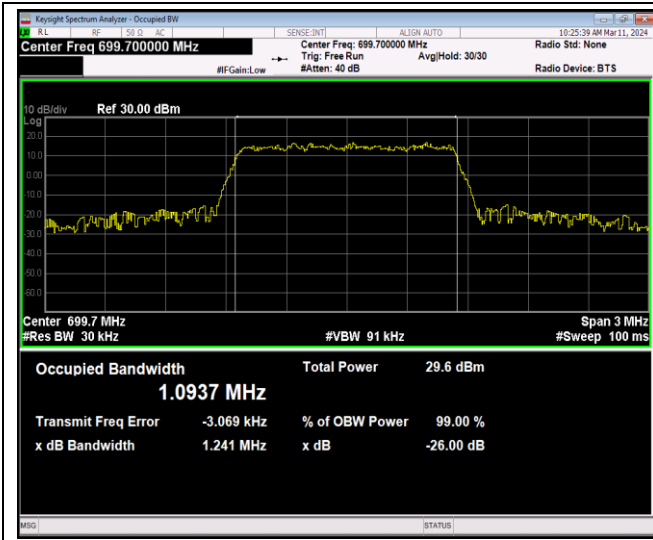

Band12-1.4MHz-16QAM-23095-6RB#0

Band12-1.4MHz-16QAM-23173-6RB#0

Band12-1.4MHz-64QAM-23017-6RB#0

Band12-1.4MHz-64QAM-23095-6RB#0

Band12-1.4MHz-64QAM-23173-6RB#0

Band12-3MHz-QPSK-23025-15RB#0

Band12-3MHz-QPSK-23095-15RB#0