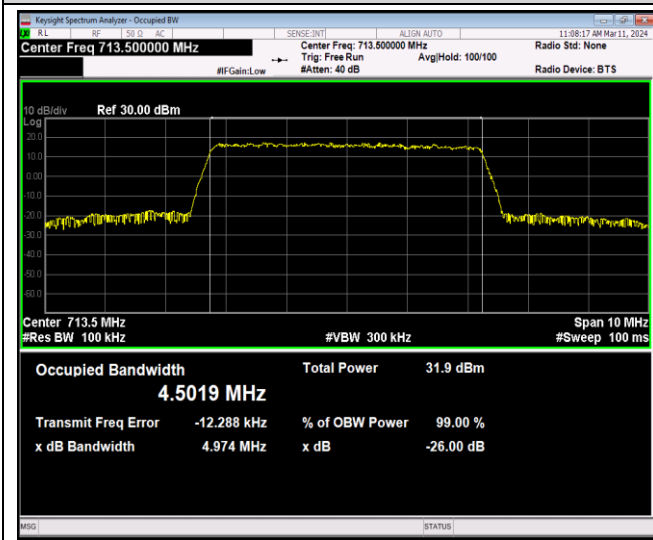

Band12-5MHz-QPSK-23035-25RB#0

Band12-5MHz-QPSK-23095-25RB#0

Band12-5MHz-QPSK-23155-25RB#0

Band12-5MHz-16QAM-23035-25RB#0

Band12-5MHz-16QAM-23095-25RB#0

Band12-5MHz-16QAM-23155-25RB#0

Band12-5MHz-64QAM-23035-25RB#0