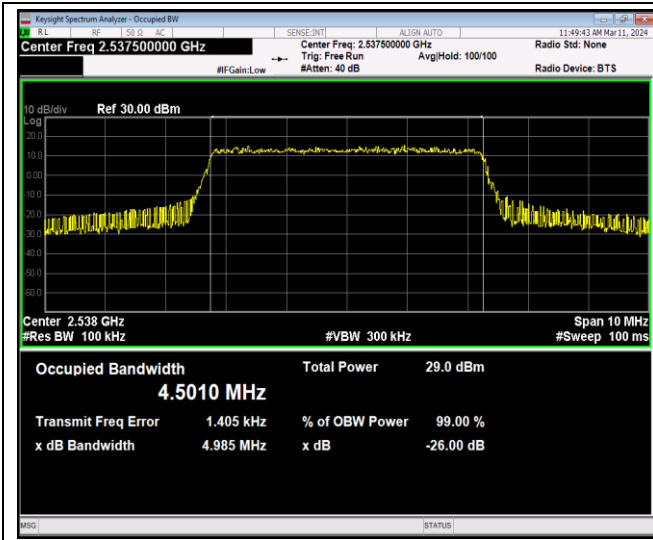

Band41-5MHz-64QAM-40065-25RB#0

Band41-5MHz-64QAM-41215-25RB#0