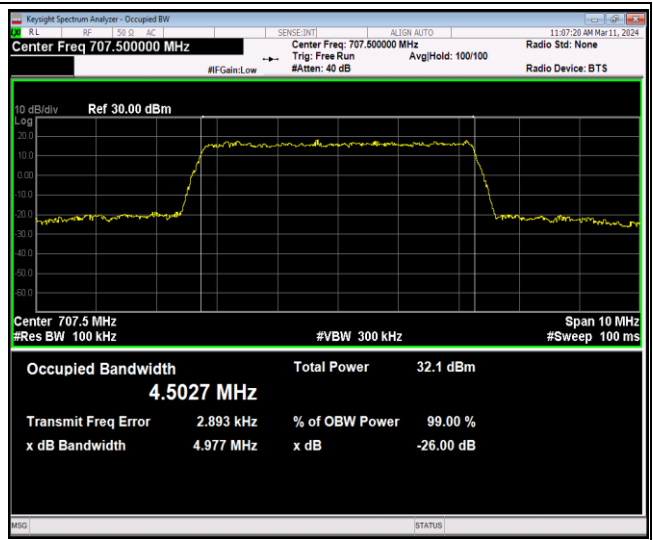

Band12-5MHz-QPSK-23095-25RB#0

Band12-5MHz-16QAM-23035-25RB#0