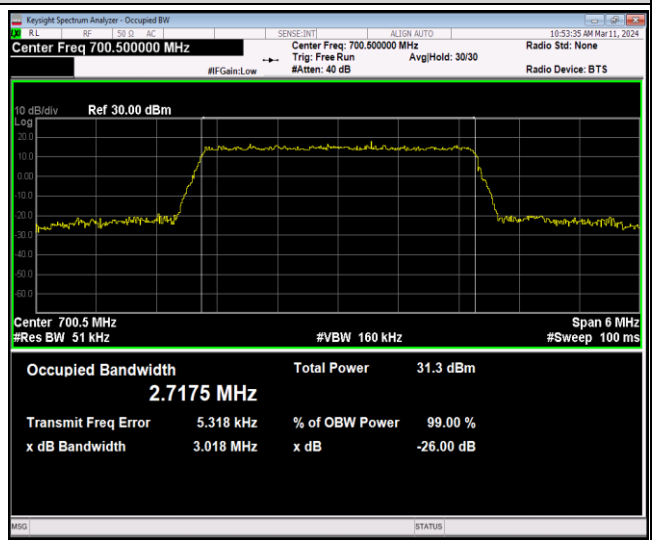

Band12-1.4MHz-16QAM-23095-6RB#0

Band12-1.4MHz-16QAM-23173-6RB#0

Band12-1.4MHz-64QAM-23017-6RB#0

Band12-1.4MHz-64QAM-23095-6RB#0

Band12-1.4MHz-64QAM-23173-6RB#0

Band12-3MHz-QPSK-23025-15RB#0

Band12-3MHz-QPSK-23095-15RB#0