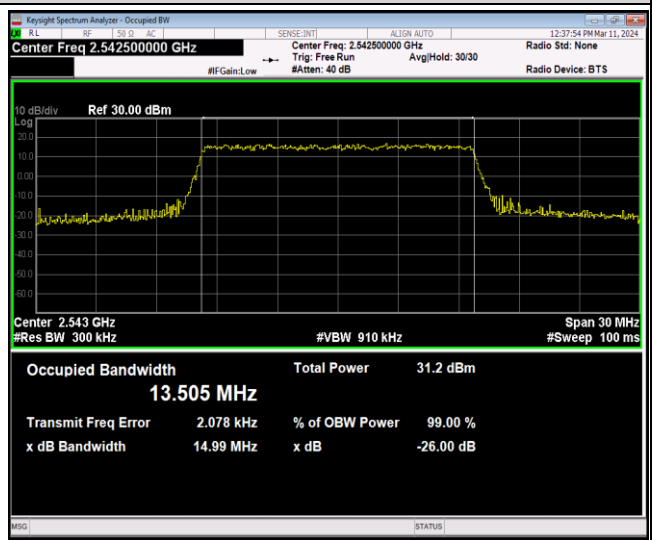

Band41-10MHz-64QAM-40640-50RB#0

Band41-10MHz-64QAM-41190-50RB#0

Band41-15MHz-QPSK-40115-75RB#0

Band41-15MHz-QPSK-40640-75RB#0

Band41-15MHz-QPSK-41165-75RB#0

Band41-15MHz-16QAM-40115-75RB#0

Band41-15MHz-16QAM-40640-75RB#0