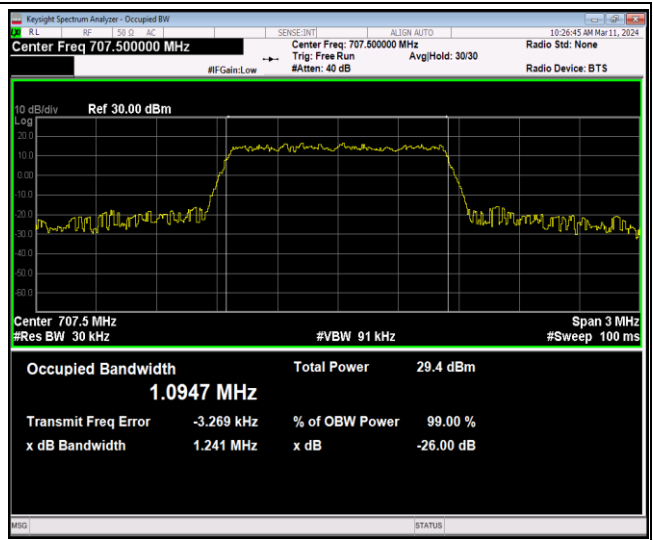

Band12-1.4MHz-16QAM-23095-6RB#0

Band12-1.4MHz-16QAM-23173-6RB#0

Band12-1.4MHz-64QAM-23017-6RB#0

Band12-1.4MHz-64QAM-23095-6RB#0

Band12-1.4MHz-64QAM-23173-6RB#0

Band12-3MHz-QPSK-23025-15RB#0

Band12-3MHz-QPSK-23095-15RB#0