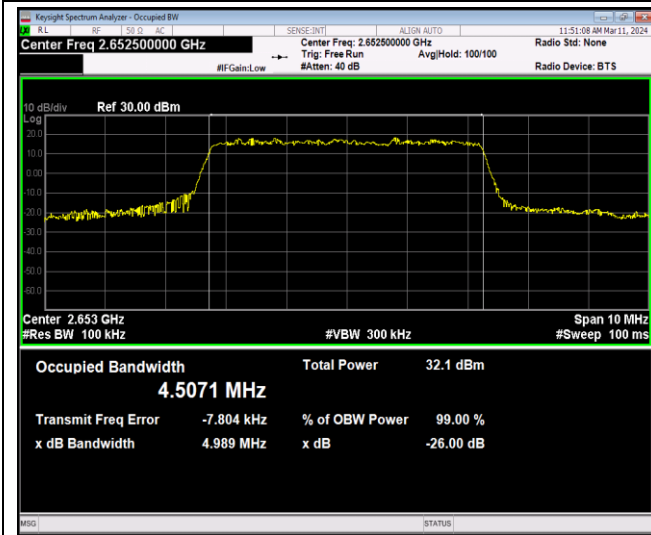

Band41-5MHz-QPSK-41215-25RB#0

Band41-5MHz-16QAM-40640-25RB#0