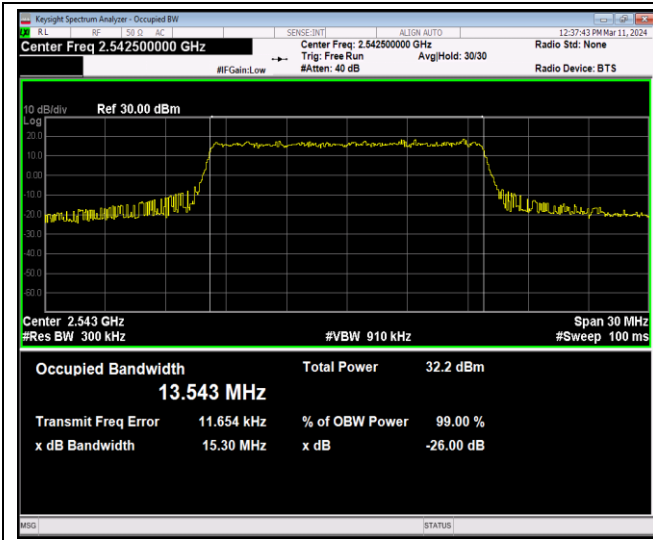

Band41-15MHz-QPSK-40115-75RB#0

Band41-15MHz-QPSK-41165-75RB#0