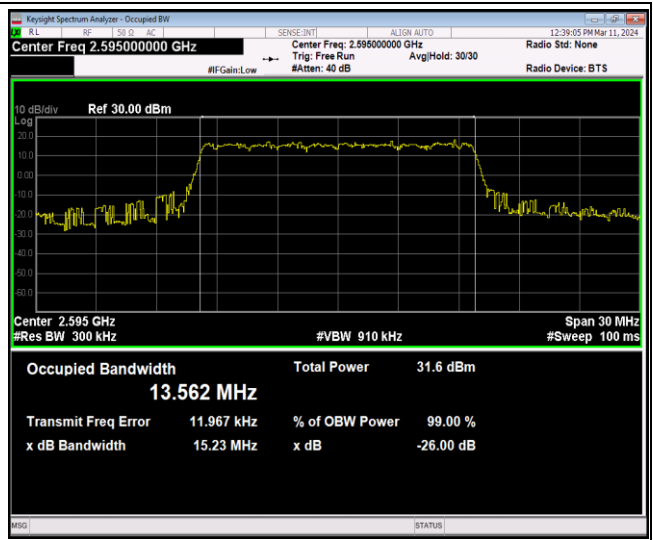

Band41-10MHz-64QAM-40640-50RB#0

Band41-10MHz-64QAM-41190-50RB#0

Band41-15MHz-QPSK-40115-75RB#0

Band41-15MHz-QPSK-40640-75RB#0

Band41-15MHz-QPSK-41165-75RB#0

Band41-15MHz-16QAM-40115-75RB#0

Band41-15MHz-16QAM-40640-75RB#0