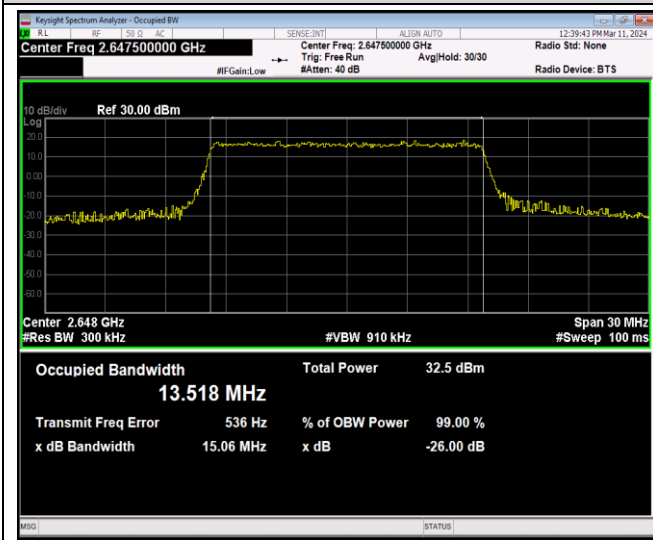

Band41-10MHz-64QAM-40640-50RB#0

Band41-10MHz-64QAM-41190-50RB#0

Band41-15MHz-QPSK-40115-75RB#0

Band41-15MHz-QPSK-40640-75RB#0

Band41-15MHz-QPSK-41165-75RB#0

Band41-15MHz-16QAM-40115-75RB#0

Band41-15MHz-16QAM-40640-75RB#0