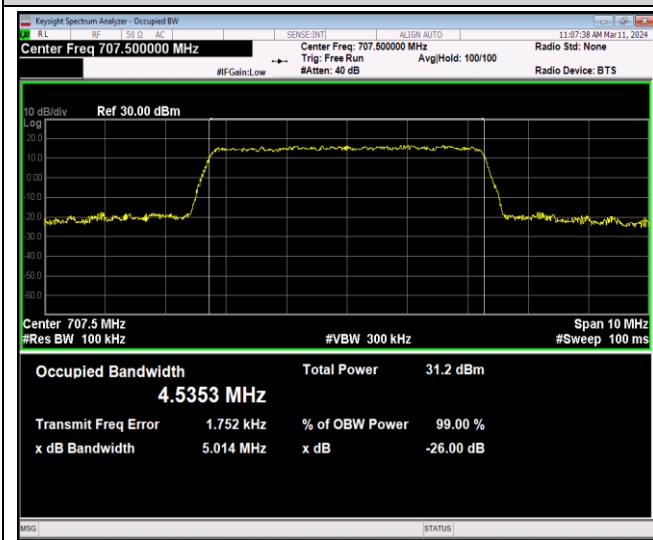

Band12-5MHz-QPSK-23035-25RB#0

Band12-5MHz-QPSK-23095-25RB#0

Band12-5MHz-QPSK-23155-25RB#0

Band12-5MHz-16QAM-23035-25RB#0

Band12-5MHz-16QAM-23095-25RB#0

Band12-5MHz-16QAM-23155-25RB#0

Band12-5MHz-64QAM-23035-25RB#0