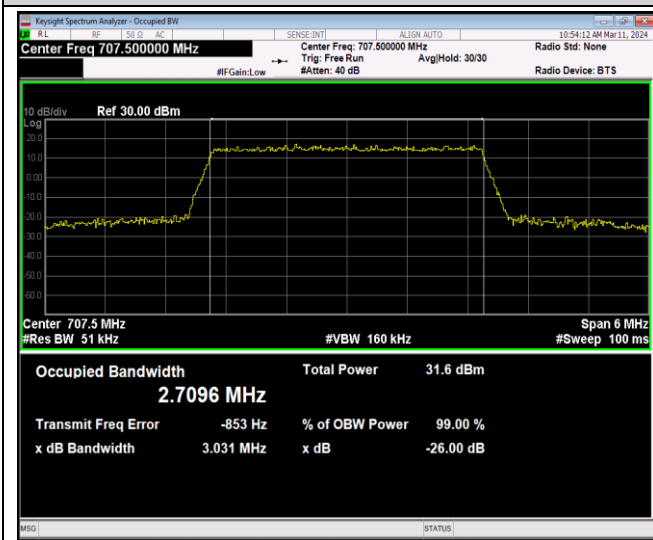

Band12-3MHz-QPSK-23095-15RB#0

Band12-3MHz-16QAM-23025-15RB#0