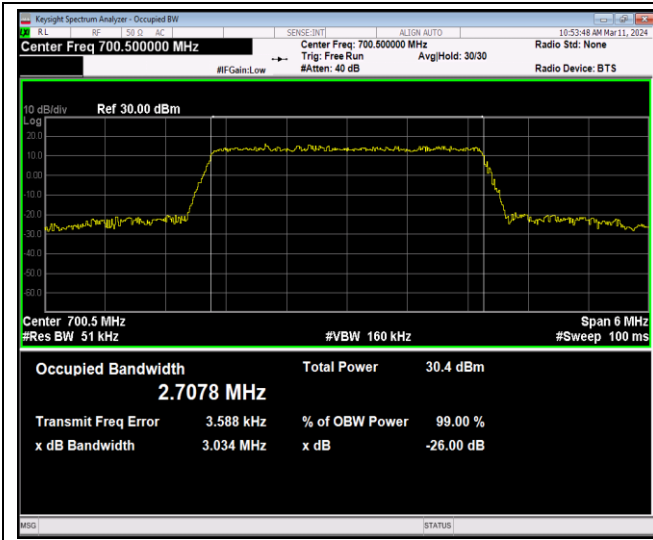

Band12-3MHz-16QAM-23025-15RB#0

Band12-3MHz-16QAM-23165-15RB#0