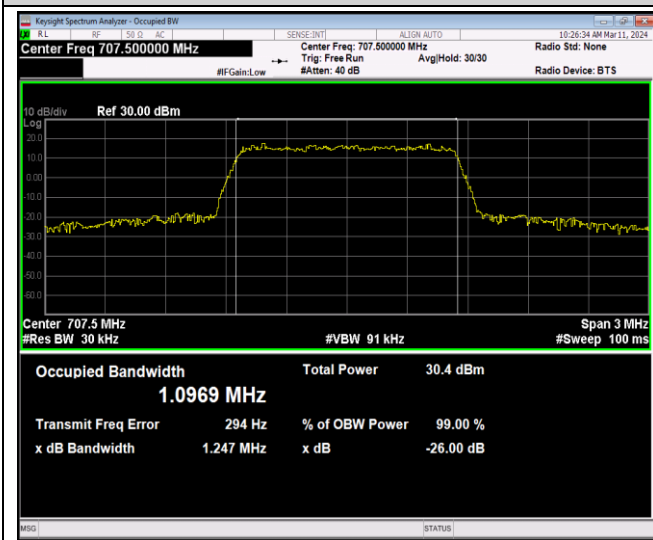

Band12-1.4MHz-16QAM-23095-6RB#0

Band12-1.4MHz-64QAM-23017-6RB#0