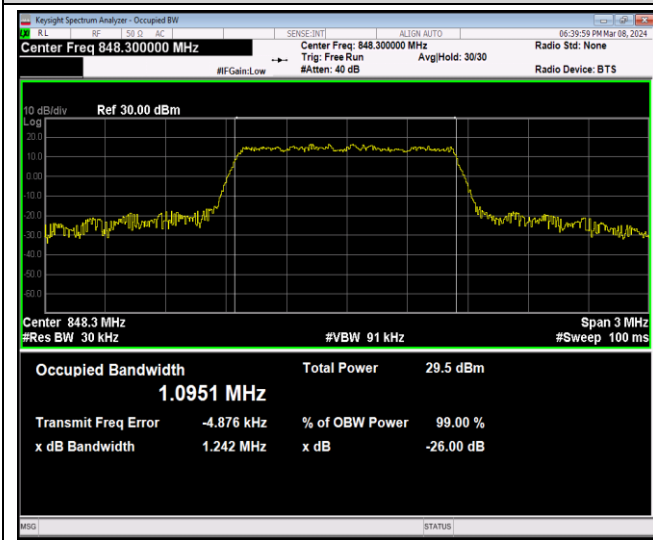

Band5-1.4MHz-16QAM-20525-6RB#0

Band5-1.4MHz-16QAM-20643-6RB#0

Band5-1.4MHz-64QAM-20407-6RB#0

Band5-1.4MHz-64QAM-20525-6RB#0

Band5-1.4MHz-64QAM-20643-6RB#0

Band5-3MHz-QPSK-20415-15RB#0

Band5-3MHz-QPSK-20525-15RB#0