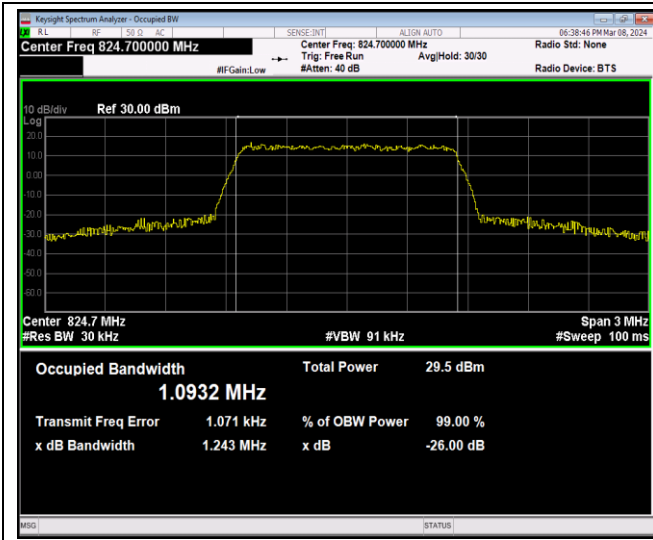

Band5-1.4MHz-64QAM-20407-6RB#0

Band5-1.4MHz-64QAM-20643-6RB#0