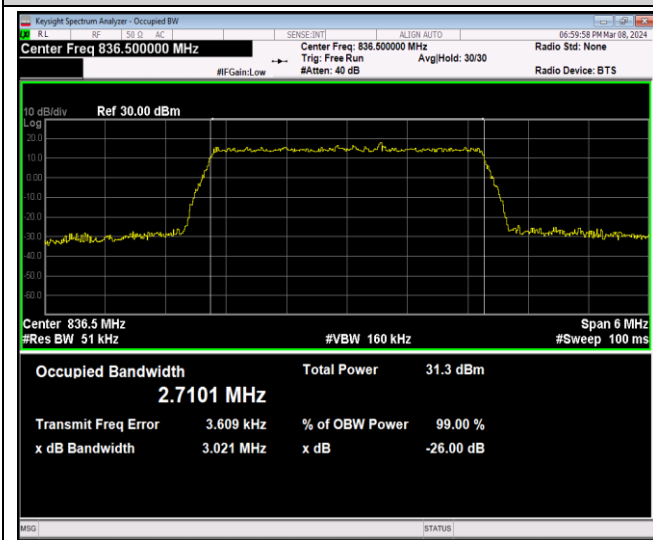

Band5-3MHz-QPSK-20525-15RB#0

Band5-3MHz-16QAM-20415-15RB#0