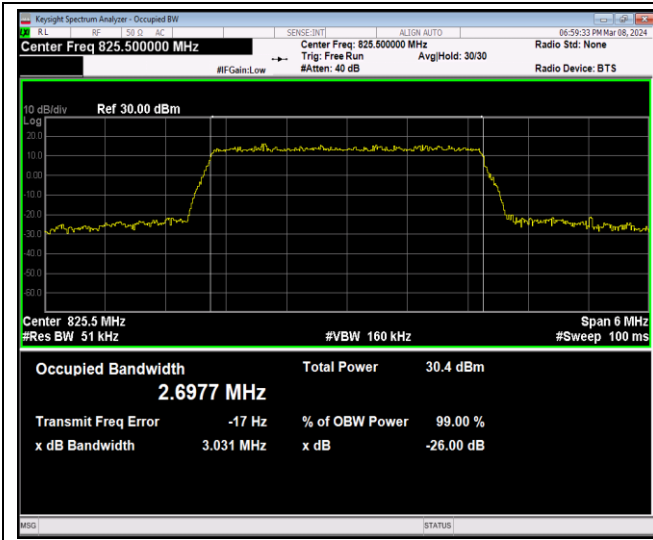

Band5-3MHz-16QAM-20415-15RB#0

Band5-3MHz-16QAM-20635-15RB#0