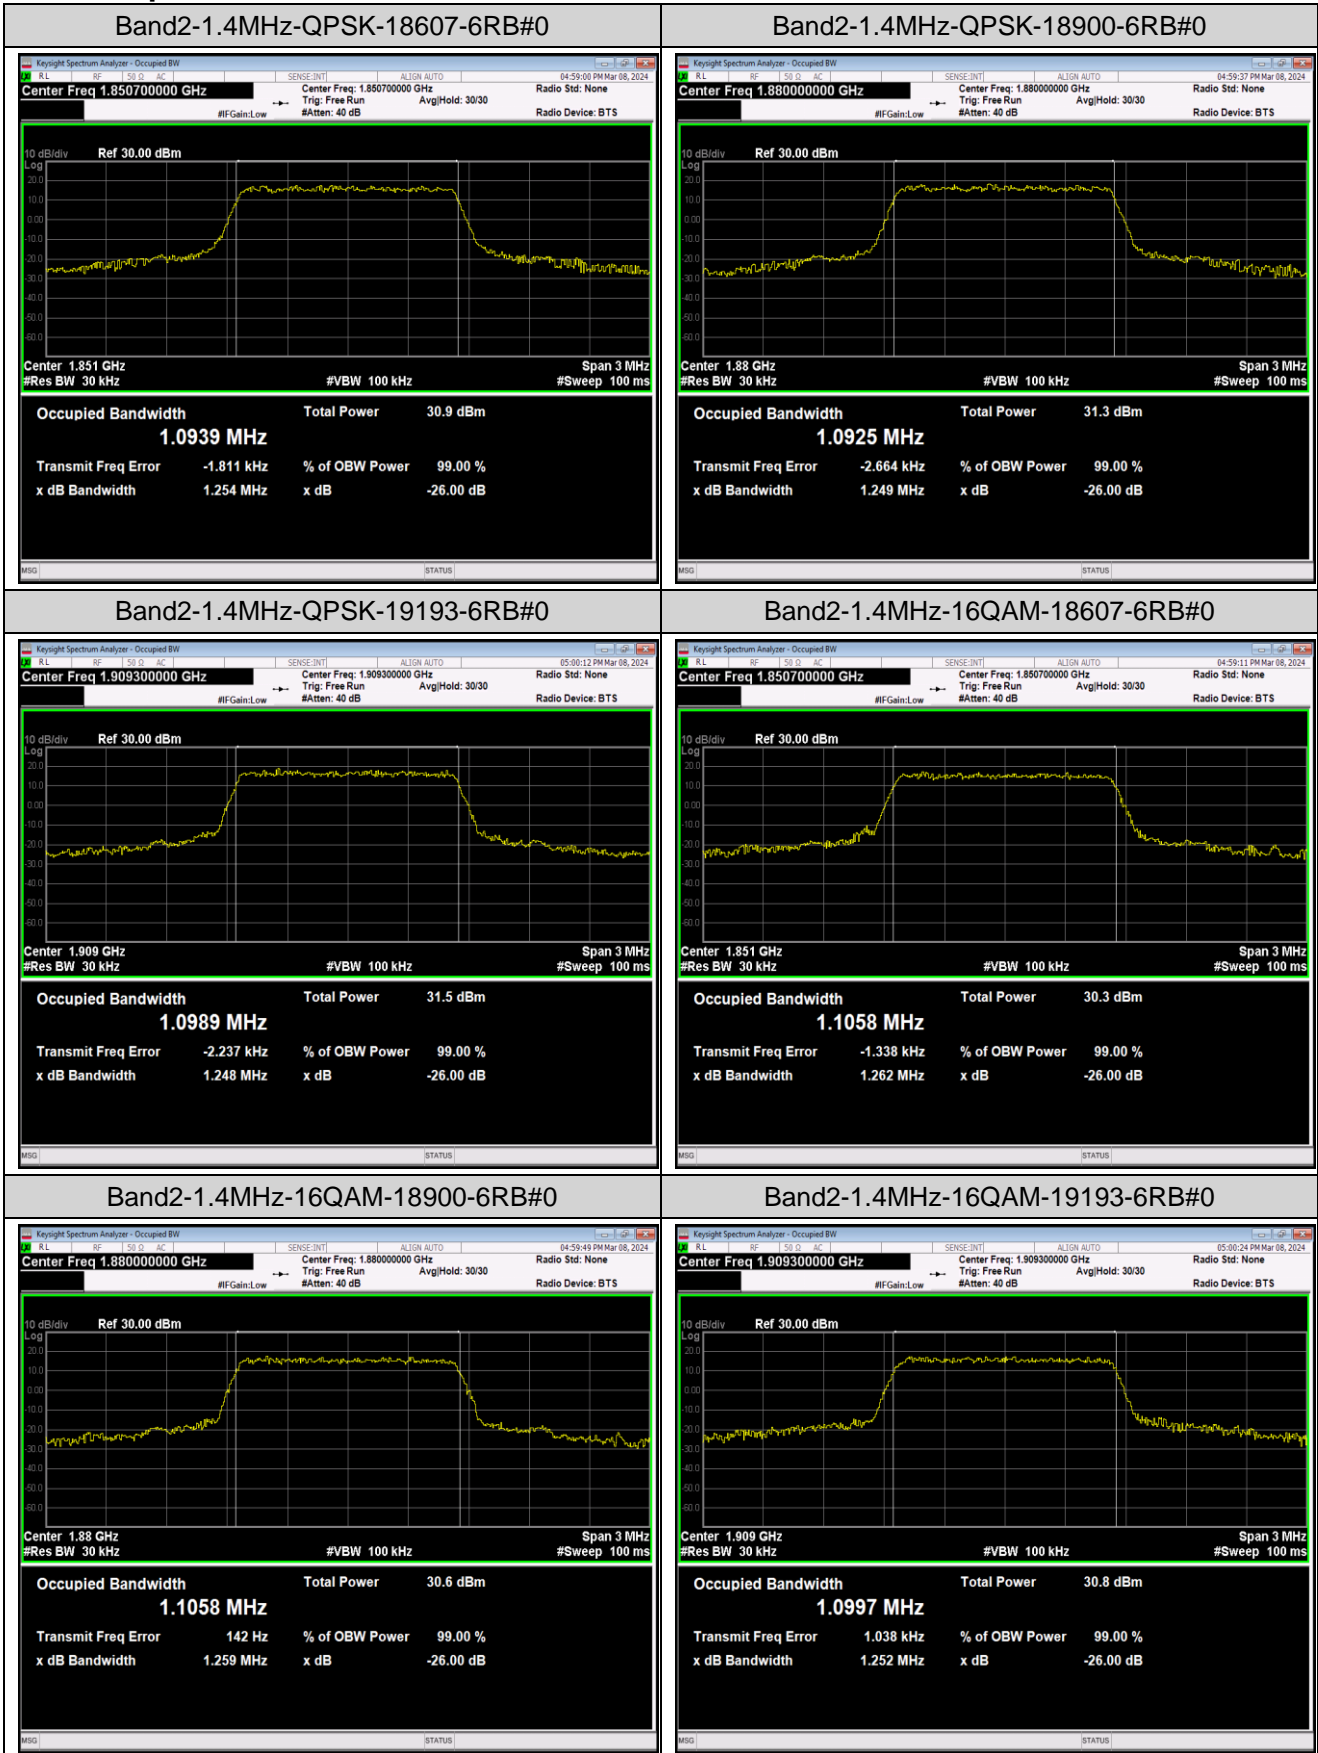

Test Graphs