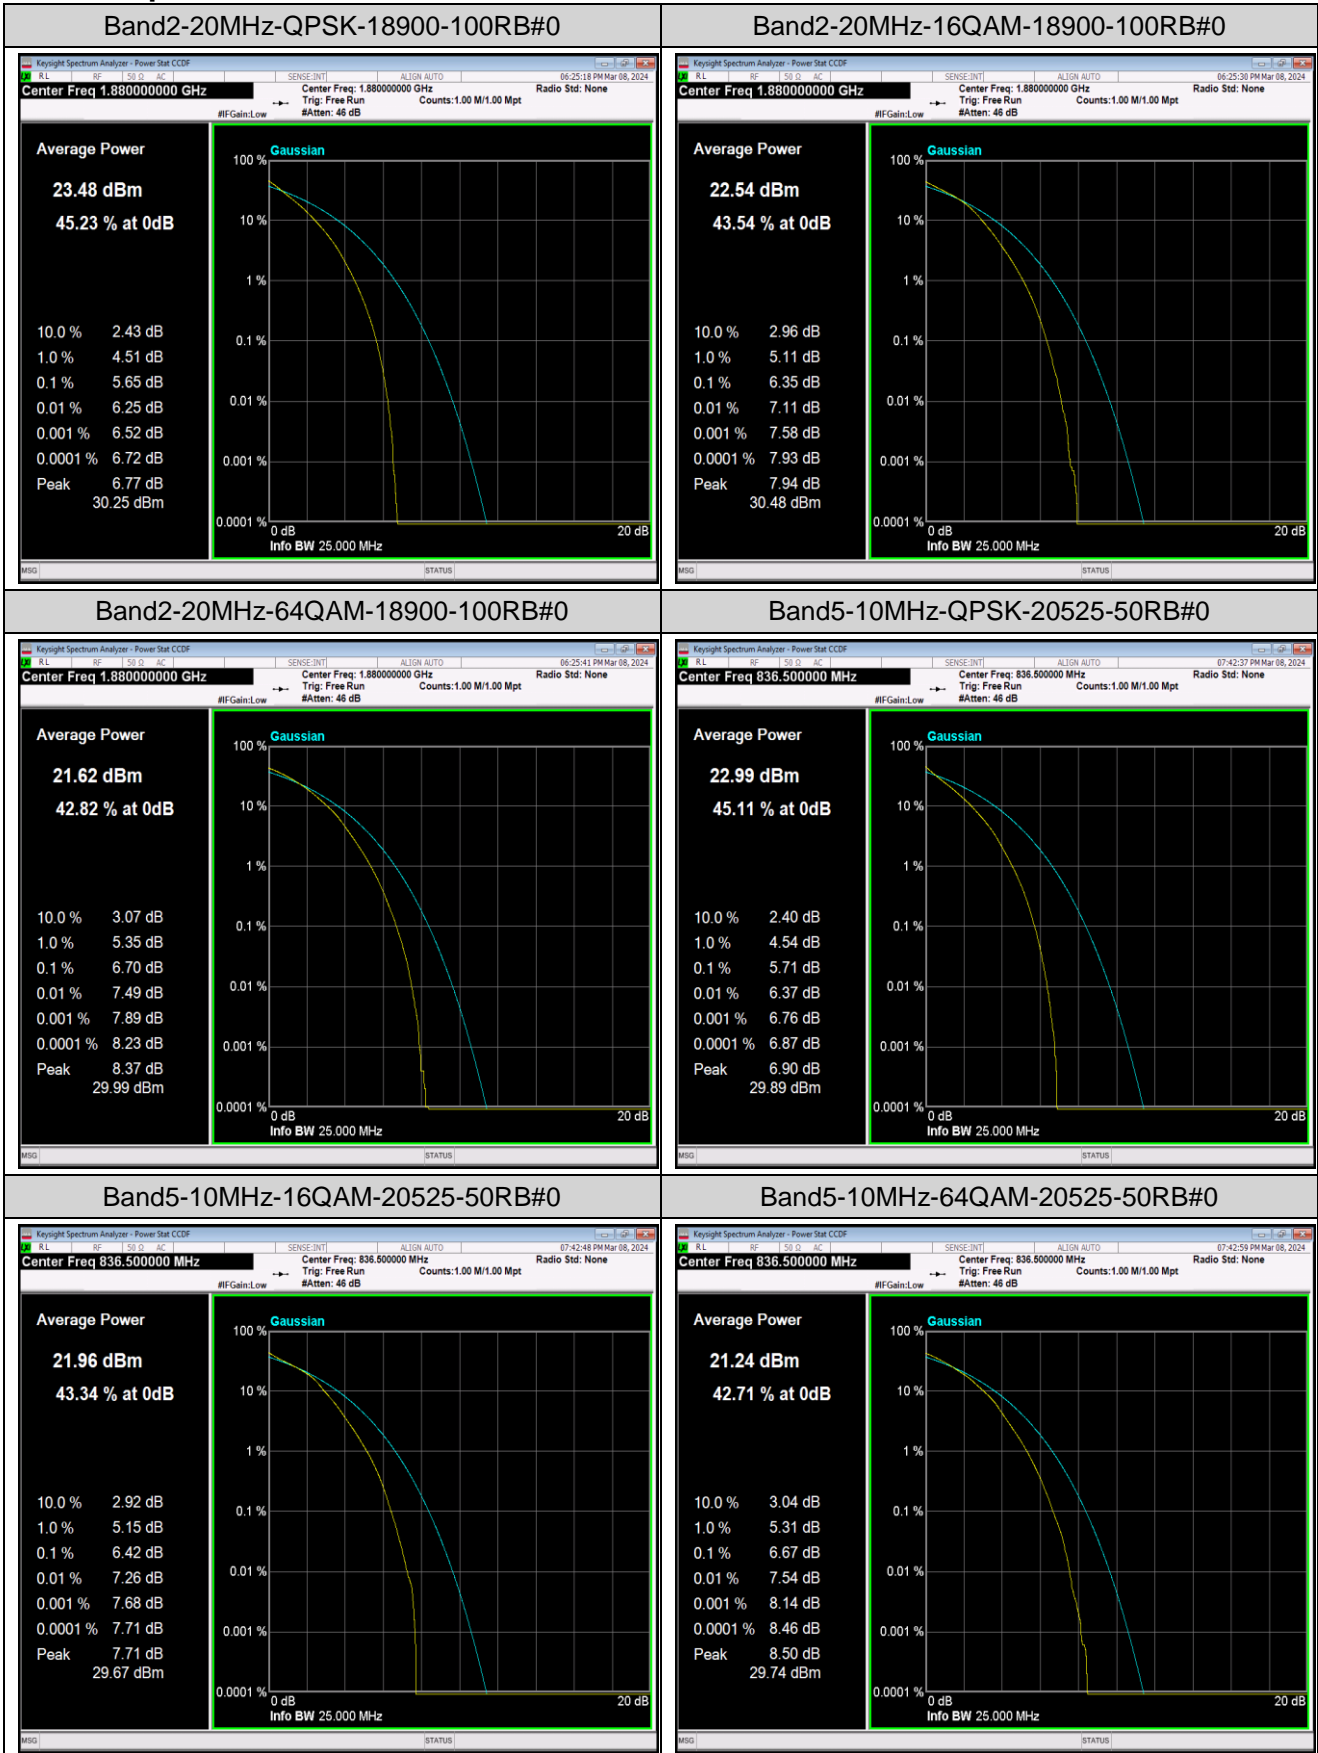

Test Graphs