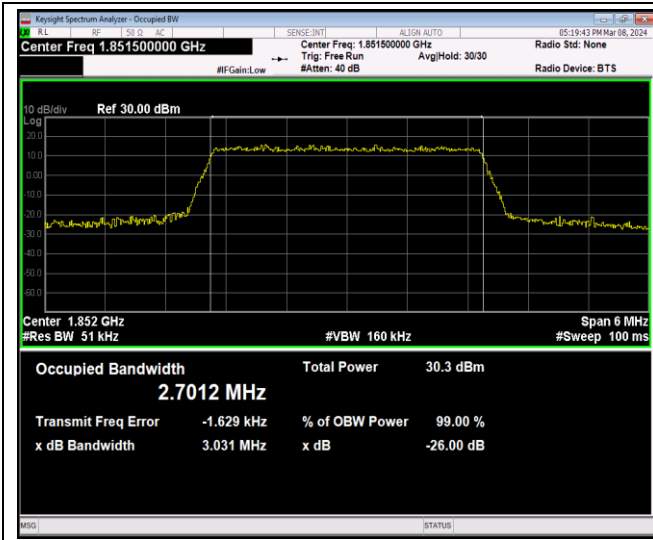

Band2-3MHz-16QAM-19185-15RB#0