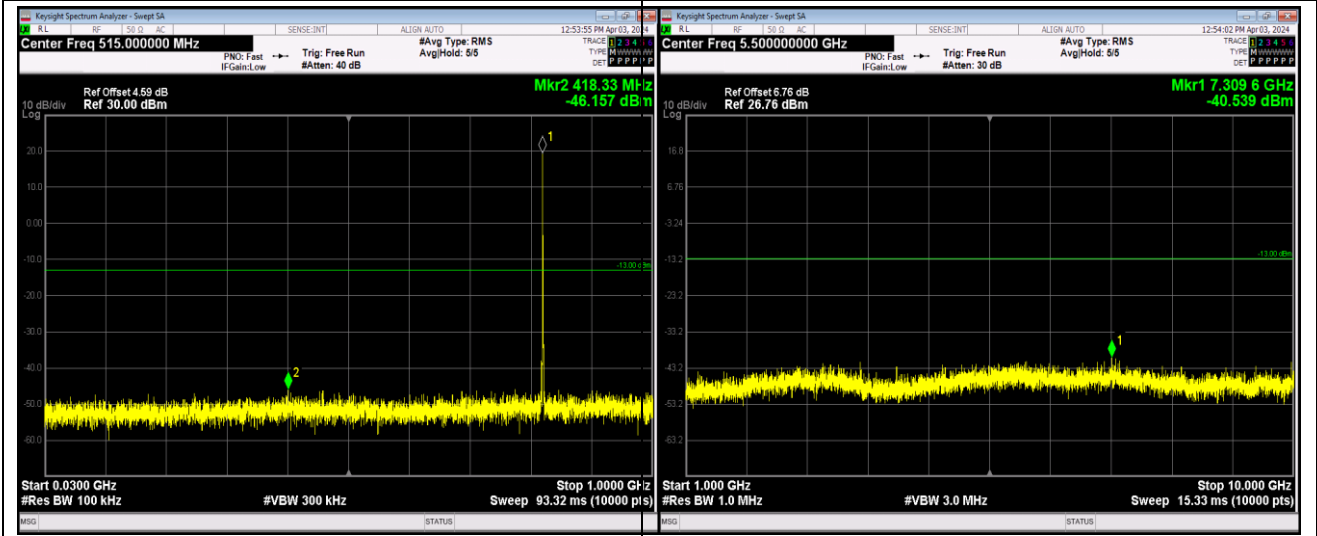

Band5-1.4MHz-QPSK-20525-1RB#0-Range2:1000~10000MHz

Band5-1.4MHz-16QAM-20643-1RB#0-Range1:30~1000MHz

Band5-1.4MHz-16QAM-20643-1RB#0-Range2:1000~10000MHz

Band5-1.4MHz-64QAM-20407-1RB#0-Range1:30~1000MHz

Band5-1.4MHz-64QAM-20407-1RB#0-Range2:1000~10000MHz