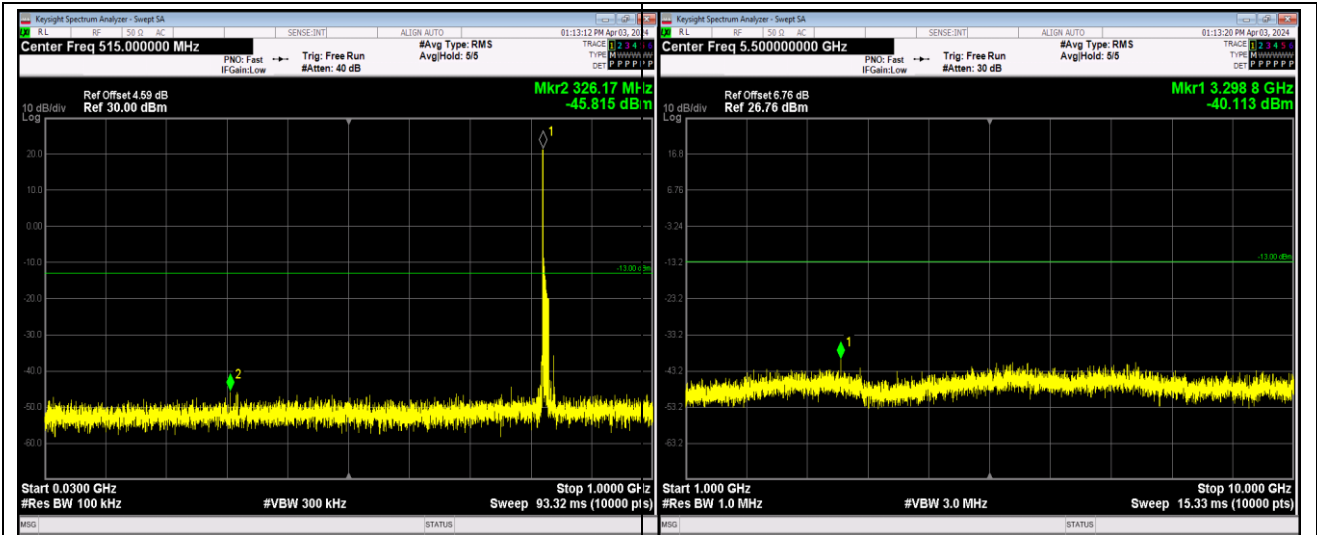

Band5-1.4MHz-QPSK-20525-1RB#0-Range2:1000~10000MHz

Band5-1.4MHz-16QAM-20643-1RB#0-Range1:30~1000MHz

Band5-1.4MHz-16QAM-20643-1RB#0-Range2:1000~10000MHz

Band5-1.4MHz-64QAM-20407-1RB#0-Range1:30~1000MHz

Band5-1.4MHz-64QAM-20407-1RB#0-Range2:1000~10000MHz