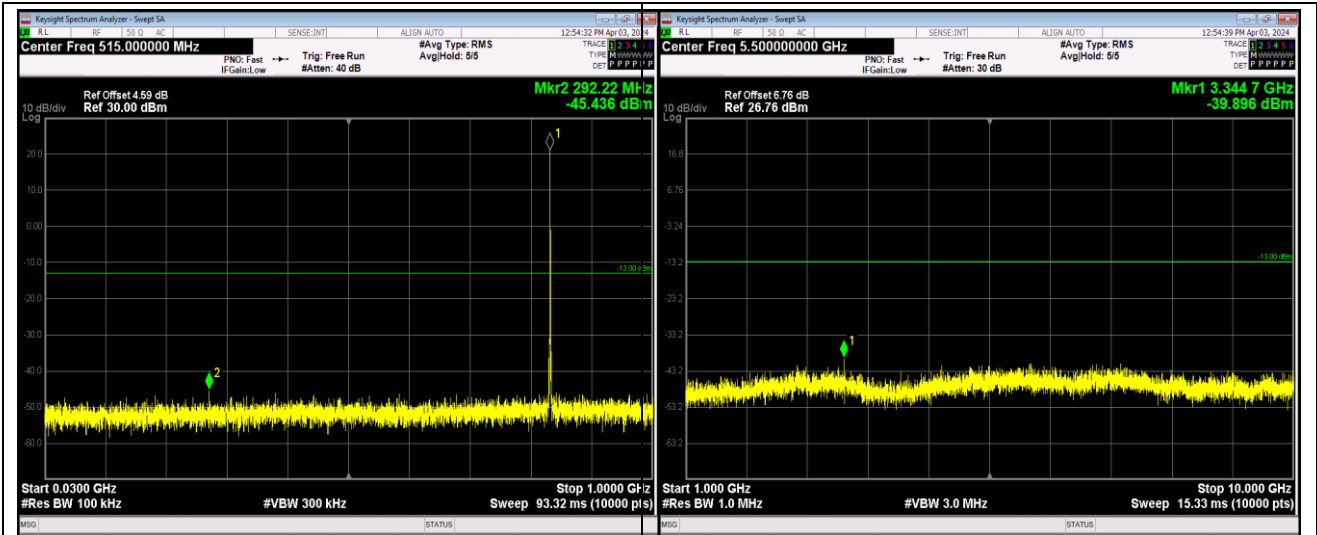

Band5-1.4MHz-16QAM-20643-1RB#0-Range2:1000~10000MHz

Band5-1.4MHz-16QAM-20643-1RB#0-Range1:30~1000MHz