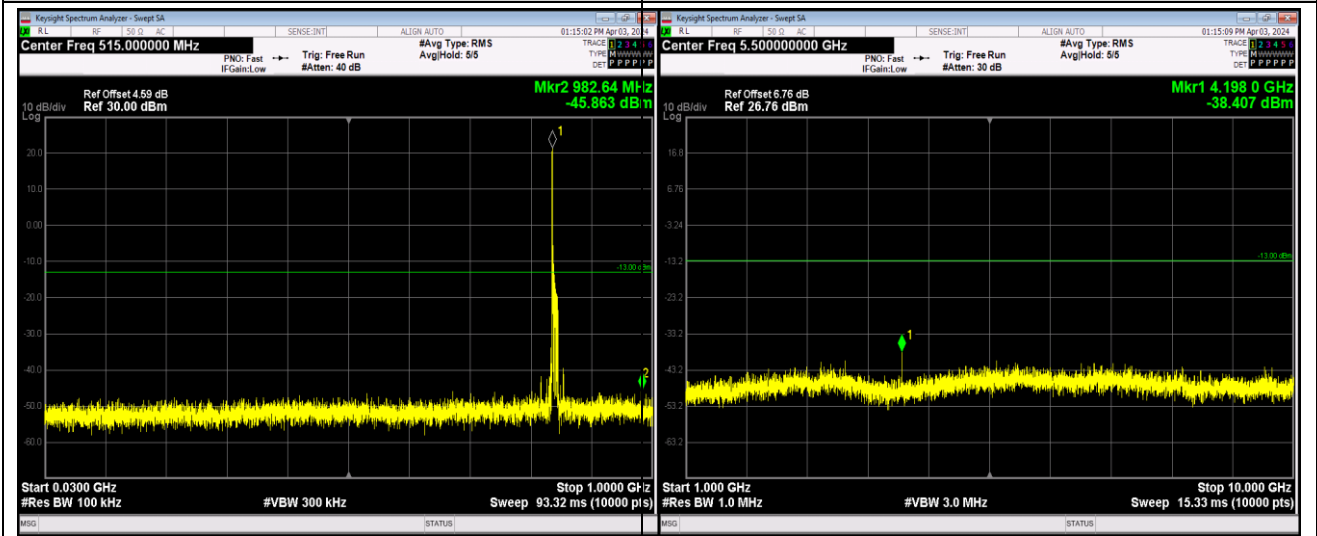

Band5-10MHz-QPSK-20600-1RB#0-Range1:30~1000MHz

Band5-10MHz-QPSK-20600-1RB#0-Range2:1000~10000MHz