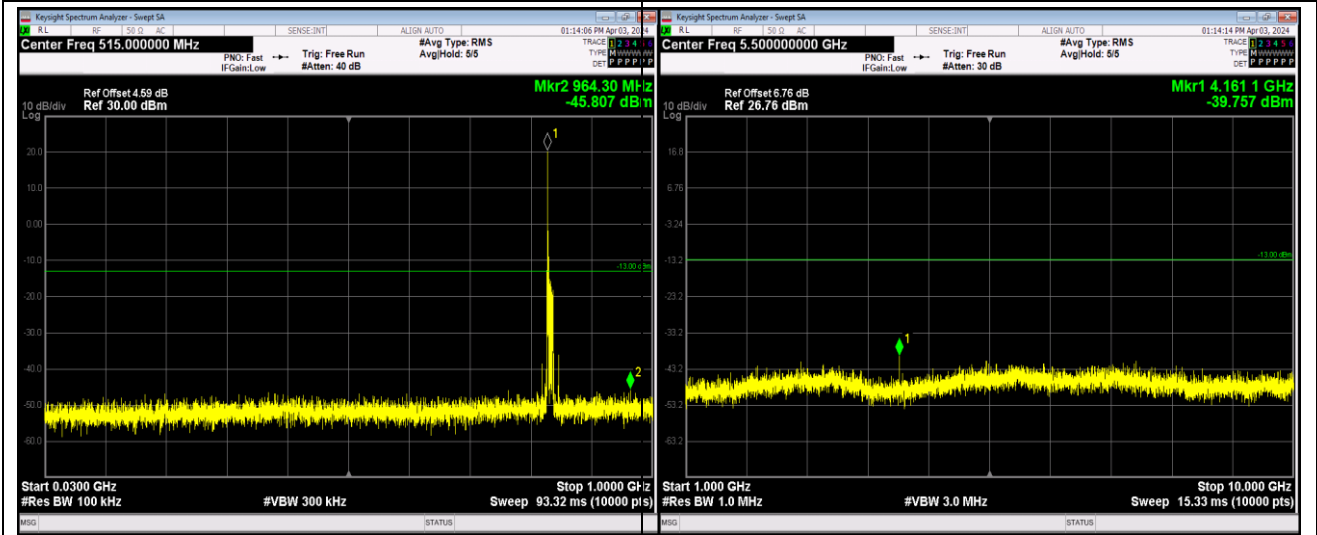

Band5-10MHz-QPSK-20525-1RB#0-Range1:30~1000MHz

Band5-10MHz-QPSK-20600-1RB#0-Range2:1000~10000MHz

Band5-10MHz-QPSK-20525-1RB#0-Range2:1000~10000MHz

Band5-10MHz-QPSK-20600-1RB#0-Range1:30~1000MHz