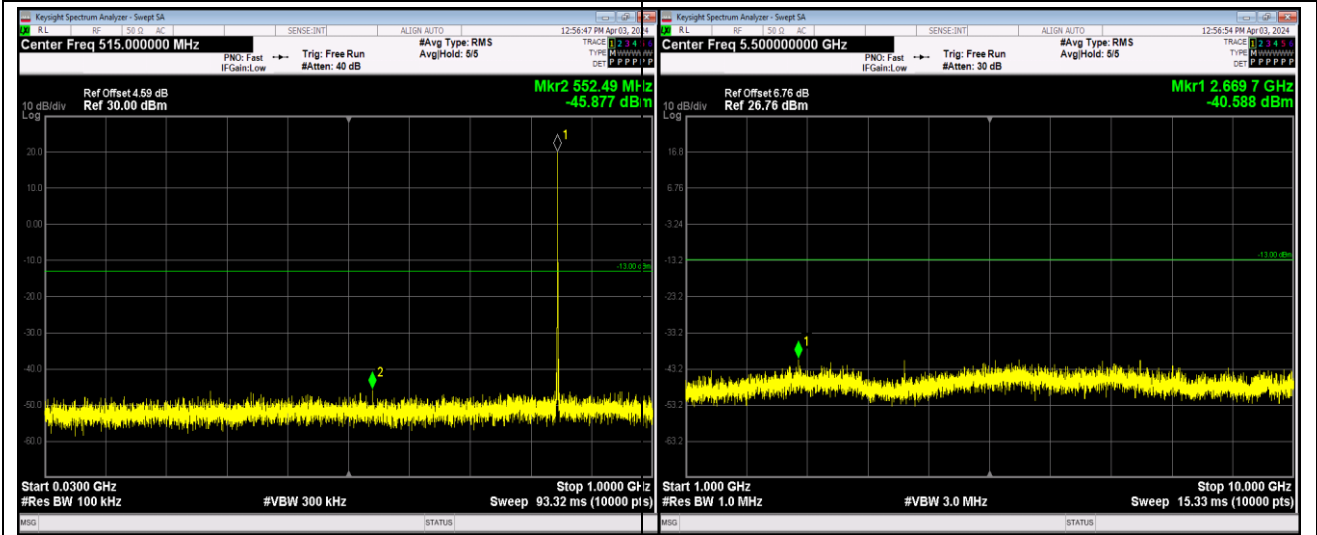

Band5-1.4MHz-QPSK-20525-1RB#0-Range2:1000~10000MHz

Band5-1.4MHz-16QAM-20643-1RB#0-Range1:30~1000MHz

Band5-1.4MHz-16QAM-20643-1RB#0-Range2:1000~10000MHz

Band5-1.4MHz-64QAM-20407-1RB#0-Range1:30~1000MHz

Band5-1.4MHz-64QAM-20407-1RB#0-Range2:1000~10000MHz