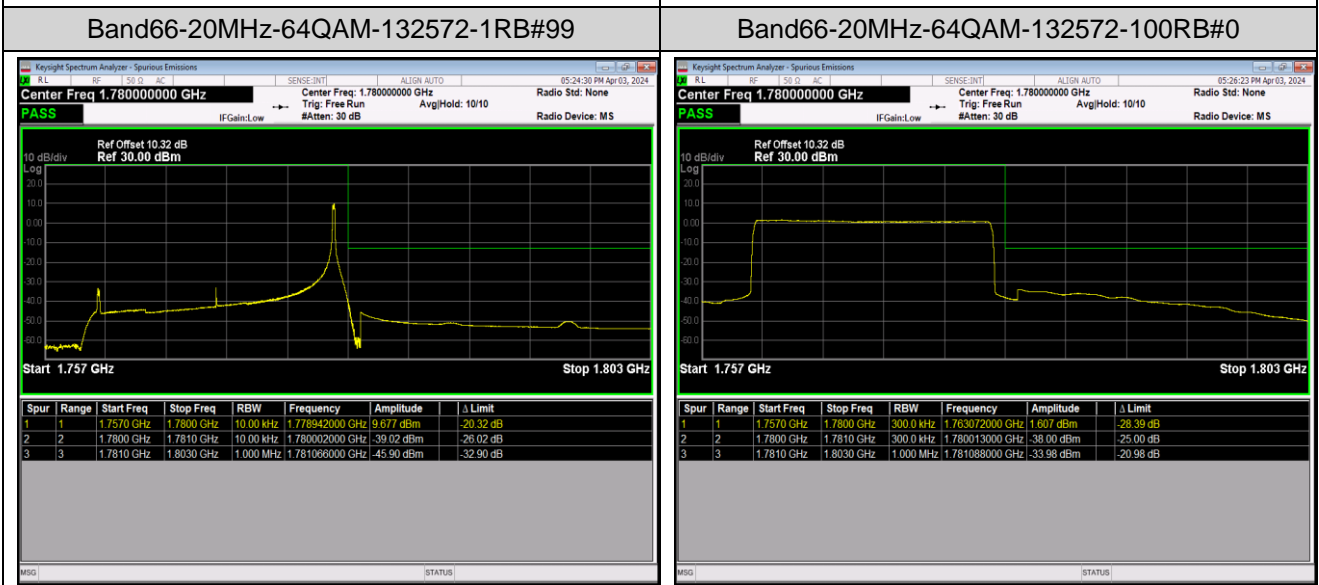

Band66-20MHz-16QAM-132572-1RB#0

Band66-20MHz-16QAM-132572-1RB#99

Band66-20MHz-16QAM-132572-100RB#0

Band66-20MHz-64QAM-132072-1RB#0

Band66-20MHz-64QAM-132072-1RB#99

Appendix E: Conducted Spurious Emission

Test Result (worst case)