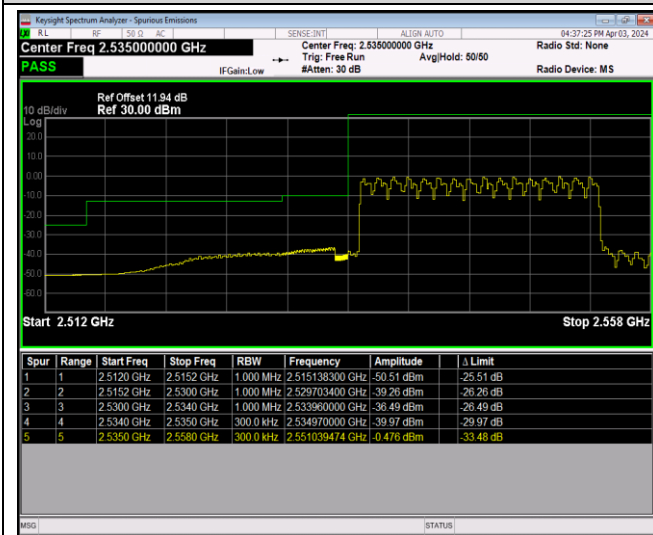

Band41-20MHz-16QAM-41140-100RB#0

Band41-20MHz-64QAM-40140-1RB#0

Band41-20MHz-64QAM-40140-1RB#99

Band41-20MHz-64QAM-40140-100RB#0

Band41-20MHz-64QAM-41140-1RB#0

Band41-20MHz-64QAM-41140-1RB#99

Band41-20MHz-64QAM-41140-100RB#0