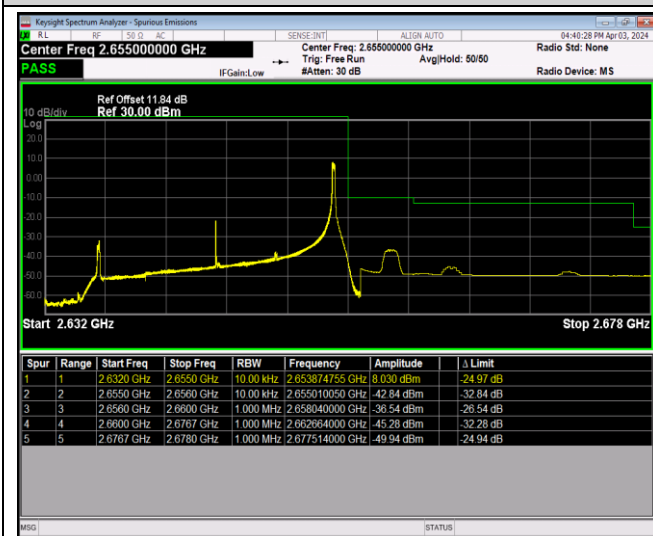

Band41-20MHz-16QAM-41140-100RB#0

Band41-20MHz-64QAM-40140-1RB#0

Band41-20MHz-64QAM-40140-1RB#99

Band41-20MHz-64QAM-40140-100RB#0

Band41-20MHz-64QAM-41140-1RB#0

Band41-20MHz-64QAM-41140-1RB#99

Band41-20MHz-64QAM-41140-100RB#0