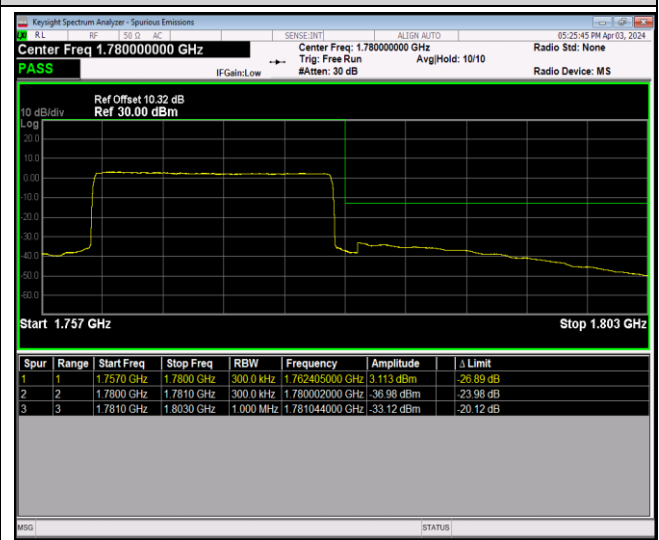

Band66-20MHz-16QAM-132572-1RB#0

Band66-20MHz-16QAM-132572-1RB#99

Band66-20MHz-16QAM-132572-100RB#0

Band66-20MHz-64QAM-132072-1RB#0

Band66-20MHz-64QAM-132072-1RB#99

Appendix E: Conducted Spurious Emission

Test Result (worst case)