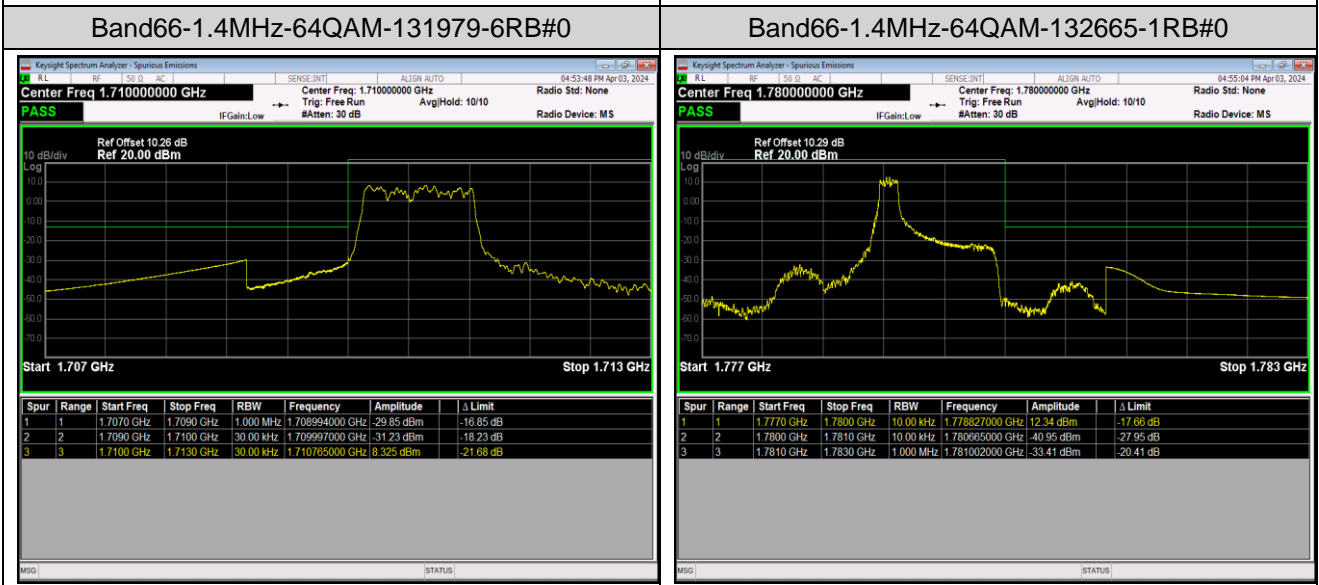

Band66-1.4MHz-16QAM-131979-1RB#5

Band66-1.4MHz-16QAM-131979-6RB#0

Band66-1.4MHz-16QAM-132665-1RB#0

Band66-1.4MHz-16QAM-132665-1RB#5

Band66-1.4MHz-16QAM-132665-6RB#0

Band66-1.4MHz-64QAM-131979-1RB#0

Band66-1.4MHz-64QAM-131979-1RB#5