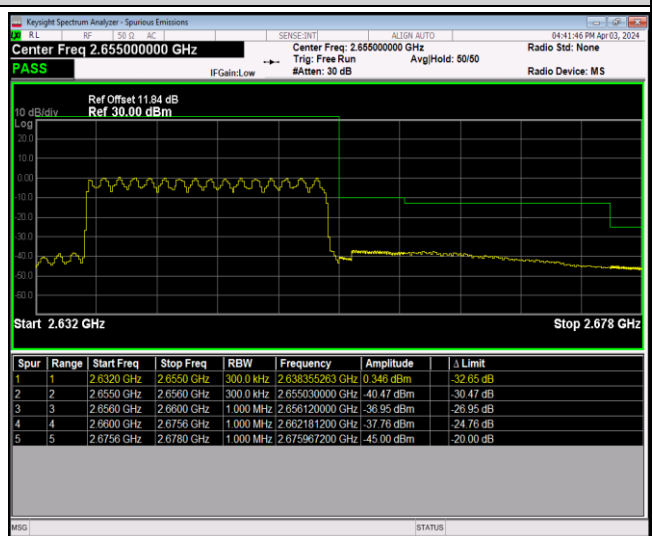

Band41-20MHz-16QAM-41140-100RB#0

Band41-20MHz-64QAM-40140-1RB#99