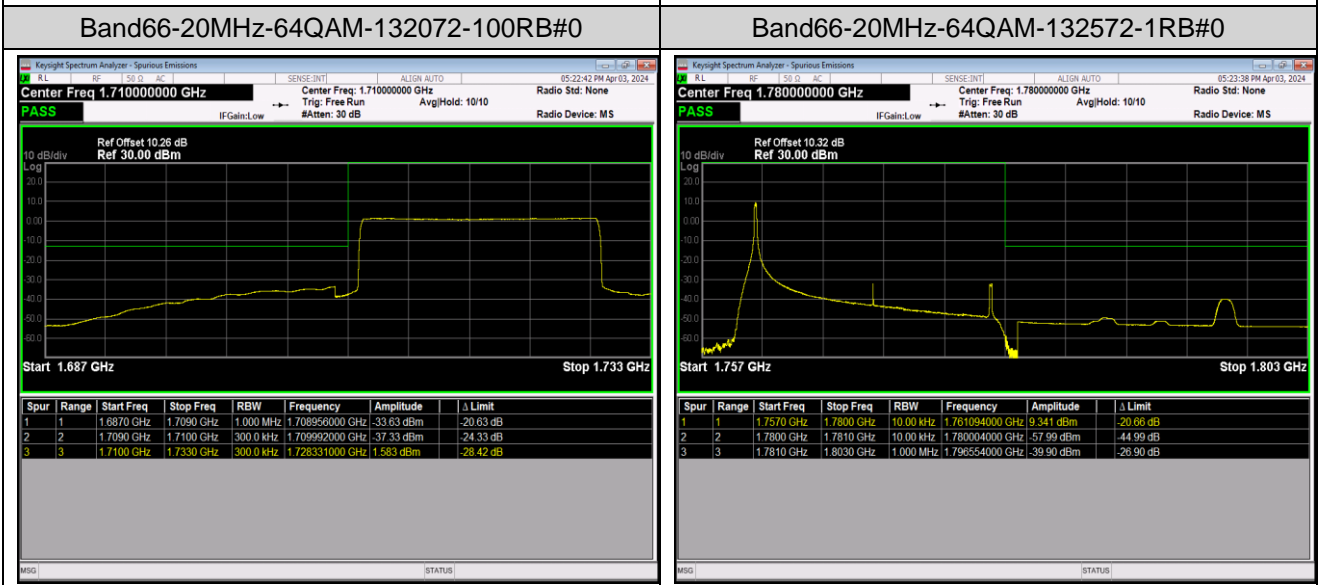

Band66-20MHz-16QAM-132572-1RB#0

Band66-20MHz-16QAM-132572-1RB#99

Band66-20MHz-16QAM-132572-100RB#0

Band66-20MHz-64QAM-132072-1RB#0

Band66-20MHz-64QAM-132072-1RB#99

Appendix E: Conducted Spurious Emission

Test Result (worst case)