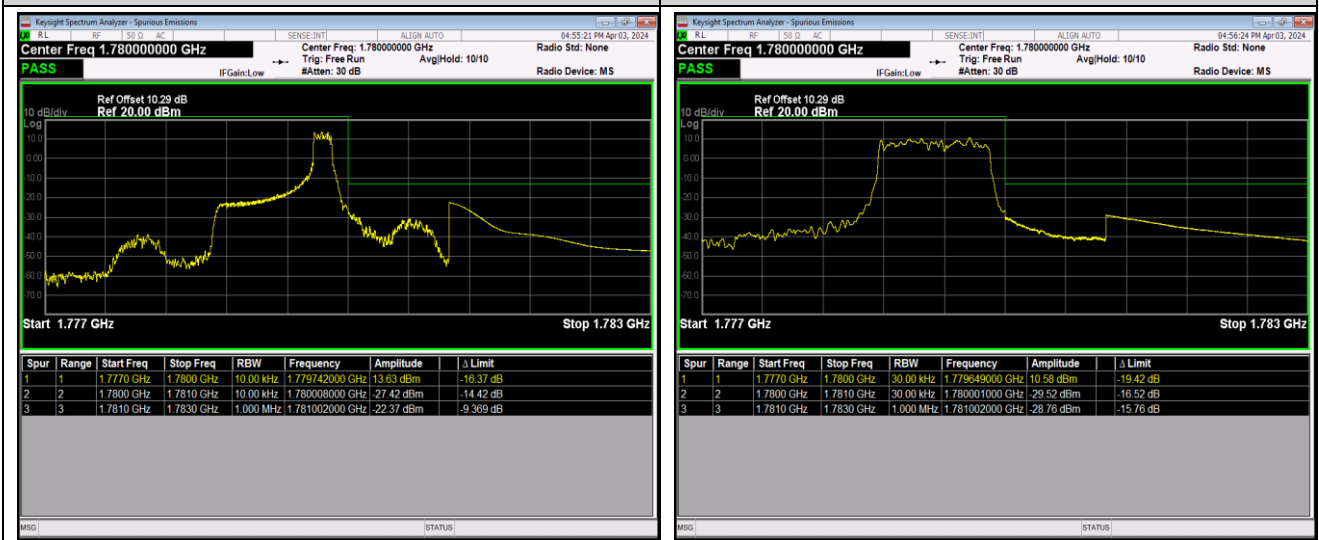

Band66-1.4MHz-QPSK-131979-1RB#0

Band66-1.4MHz-QPSK-131979-1RB#5

Band66-1.4MHz-QPSK-131979-6RB#0

Band66-1.4MHz-QPSK-132665-1RB#0

Band66-1.4MHz-QPSK-132665-1RB#5

Band66-1.4MHz-QPSK-132665-6RB#0

Band66-1.4MHz-16QAM-131979-1RB#0