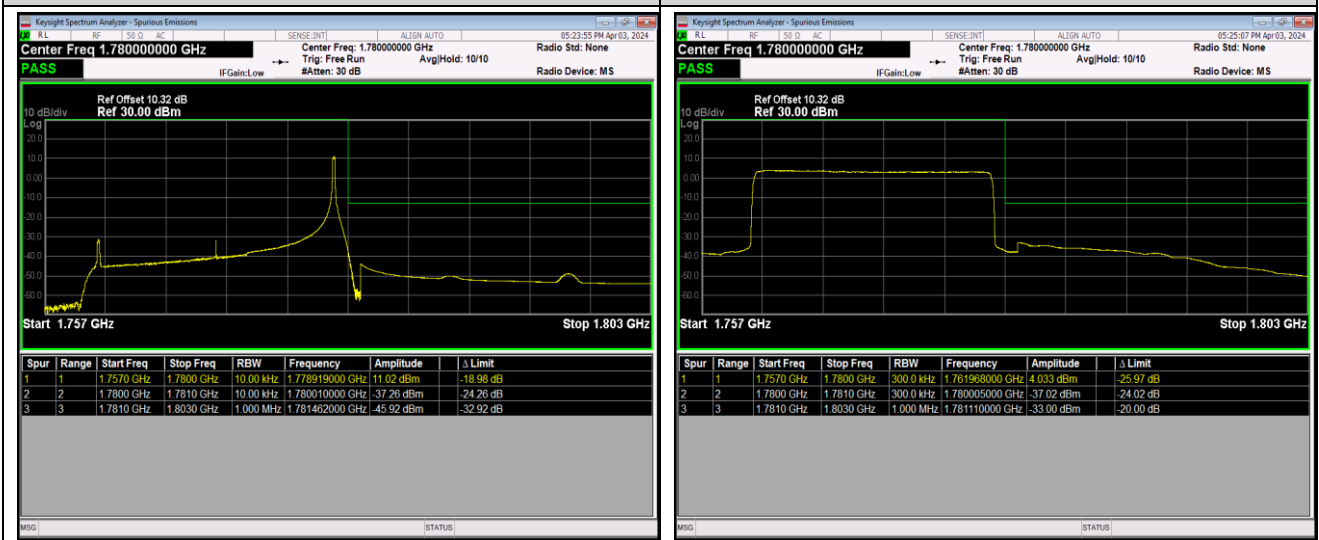

Band66-20MHz-QPSK-132572-1RB#99

Band66-20MHz-QPSK-132572-100RB#0

Band66-20MHz-16QAM-132072-1RB#0

Band66-20MHz-16QAM-132072-1RB#99