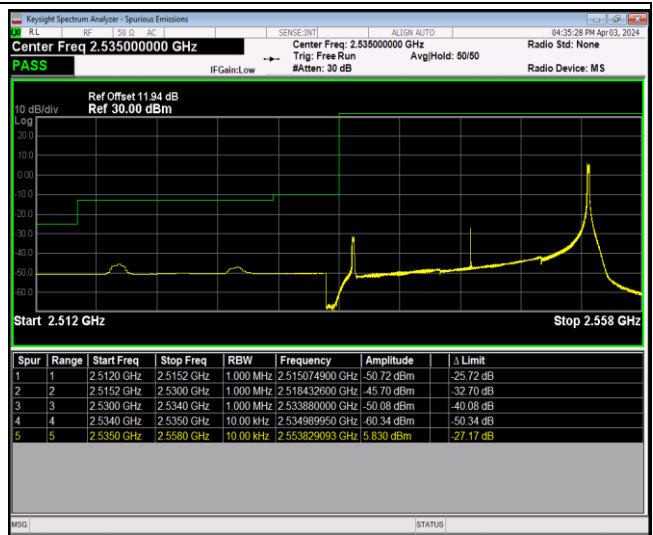

Band41-20MHz-16QAM-41140-100RB#0

Band41-20MHz-64QAM-40140-1RB#0

Band41-20MHz-64QAM-40140-1RB#99

Band41-20MHz-64QAM-40140-100RB#0

Band41-20MHz-64QAM-41140-1RB#0

Band41-20MHz-64QAM-41140-1RB#99

Band41-20MHz-64QAM-41140-100RB#0