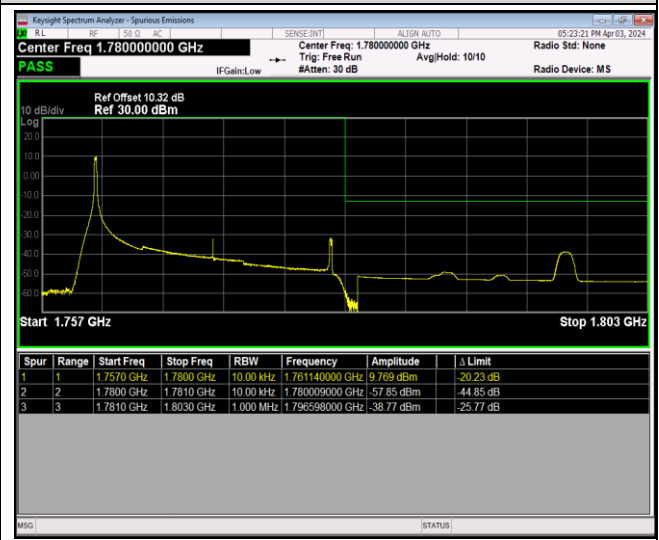

Band66-20MHz-16QAM-132572-1RB#0

Band66-20MHz-16QAM-132572-1RB#99

Band66-20MHz-16QAM-132572-100RB#0

Band66-20MHz-64QAM-132072-1RB#0

Band66-20MHz-64QAM-132072-1RB#99

Appendix E: Conducted Spurious Emission

Test Result (worst case)