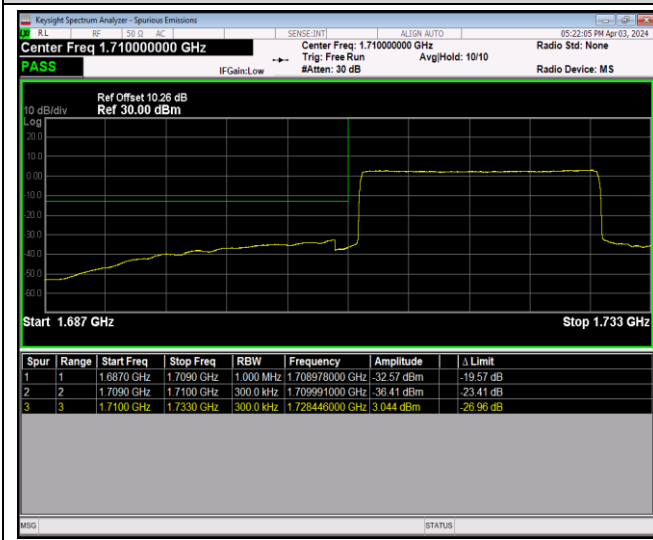

Band66-20MHz-16QAM-132572-1RB#0

Band66-20MHz-16QAM-132572-1RB#99

Band66-20MHz-16QAM-132572-100RB#0

Band66-20MHz-64QAM-132072-1RB#0

Band66-20MHz-64QAM-132072-1RB#99

Appendix E: Conducted Spurious Emission

Test Result (worst case)