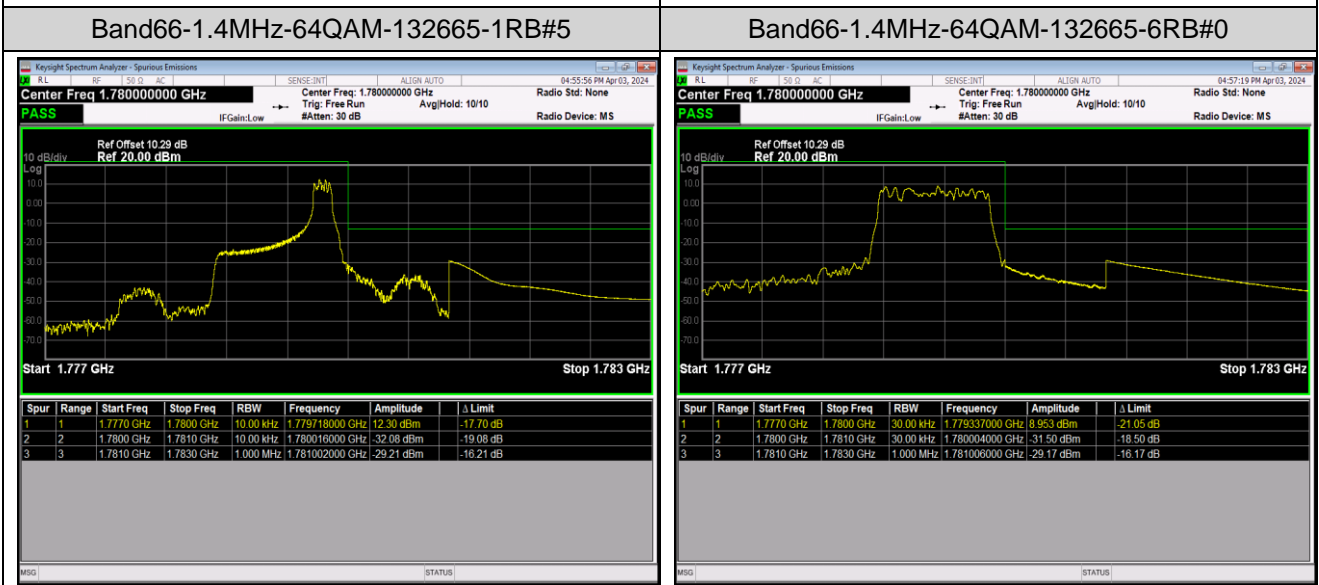

Band66-1.4MHz-16QAM-131979-1RB#5

Band66-1.4MHz-16QAM-131979-6RB#0

Band66-1.4MHz-16QAM-132665-1RB#0

Band66-1.4MHz-16QAM-132665-1RB#5

Band66-1.4MHz-16QAM-132665-6RB#0

Band66-1.4MHz-64QAM-131979-1RB#0

Band66-1.4MHz-64QAM-131979-1RB#5