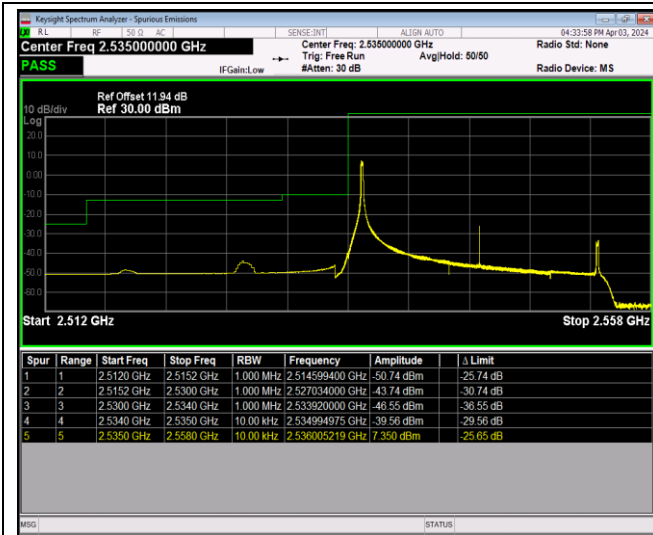

Band41-20MHz-64QAM-40140-1RB#0

Band41-20MHz-64QAM-40140-100RB#0