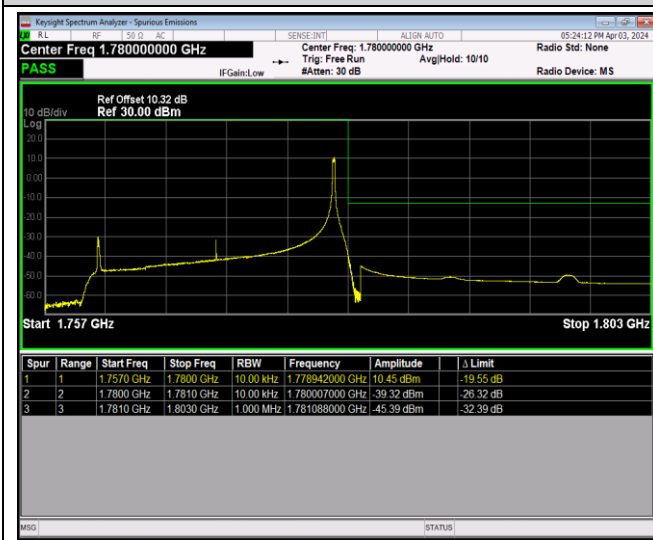

Band66-20MHz-16QAM-132572-1RB#0

Band66-20MHz-16QAM-132572-1RB#99

Band66-20MHz-16QAM-132572-100RB#0

Band66-20MHz-64QAM-132072-1RB#0

Band66-20MHz-64QAM-132072-1RB#99

Appendix E: Conducted Spurious Emission

Test Result (worst case)