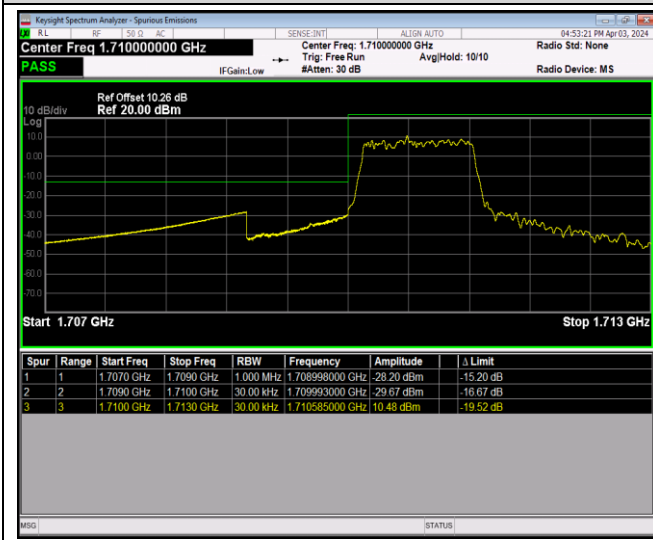

Band66-1.4MHz-16QAM-131979-6RB#0

Band66-1.4MHz-16QAM-132665-1RB#5