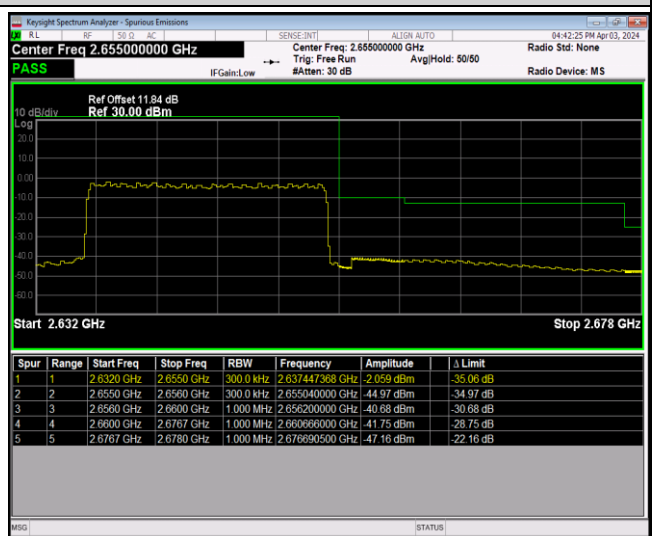

Band41-20MHz-64QAM-41140-100RB#0

Band66-1.4MHz-QPSK-131979-1RB#5