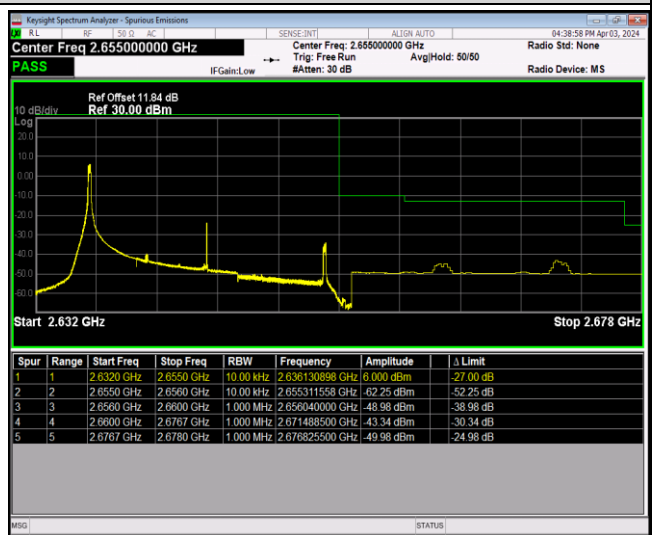

Band41-20MHz-16QAM-41140-100RB#0

Band41-20MHz-64QAM-40140-1RB#0

Band41-20MHz-64QAM-40140-1RB#99

Band41-20MHz-64QAM-40140-100RB#0

Band41-20MHz-64QAM-41140-1RB#0

Band41-20MHz-64QAM-41140-1RB#99

Band41-20MHz-64QAM-41140-100RB#0