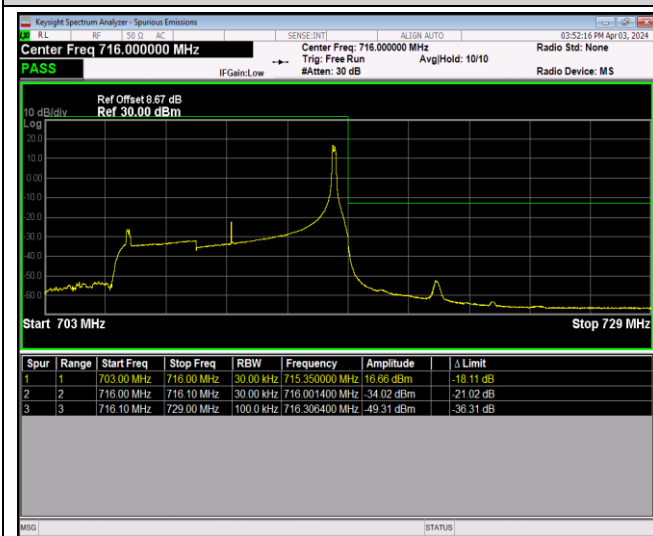

Band12-10MHz-64QAM-23130-1RB#49

Band41-5MHz-QPSK-40065-1RB#0