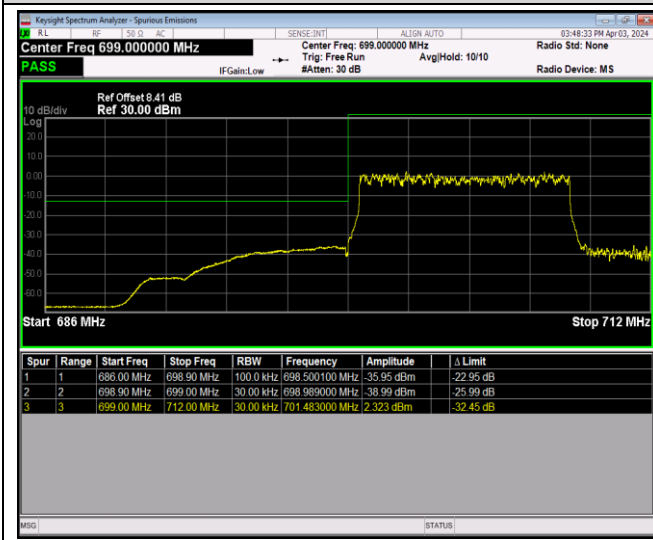

Band12-10MHz-QPSK-23060-50RB#0

Band12-10MHz-QPSK-23130-1RB#49