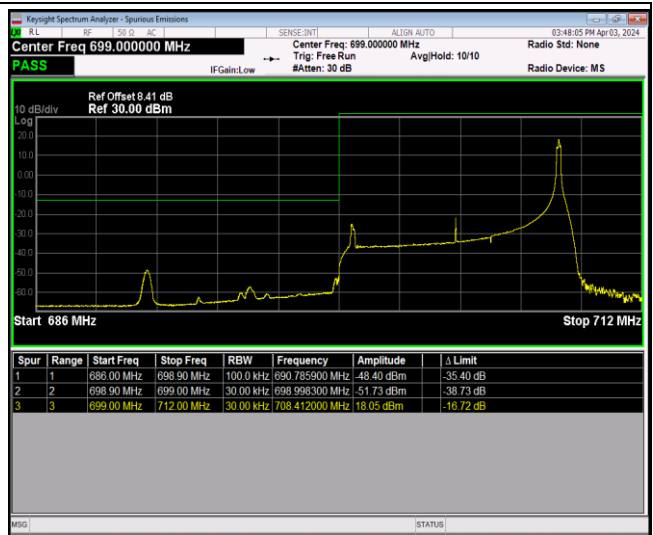

Band12-10MHz-16QAM-23130-1RB#49

Band12-10MHz-16QAM-23130-50RB#0

Band12-10MHz-64QAM-23060-1RB#0

Band12-10MHz-64QAM-23060-1RB#49

Band12-10MHz-64QAM-23060-50RB#0

Band12-10MHz-64QAM-23130-1RB#0

Band12-10MHz-64QAM-23130-1RB#49