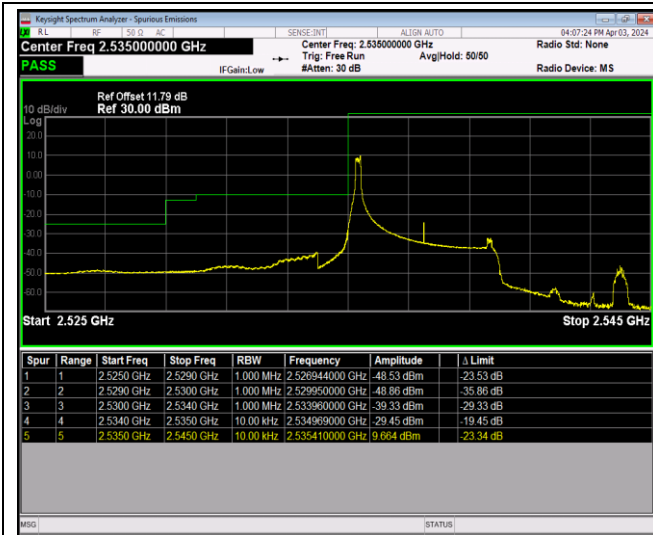

Band41-5MHz-QPSK-40065-1RB#0

Band41-5MHz-QPSK-40065-25RB#0