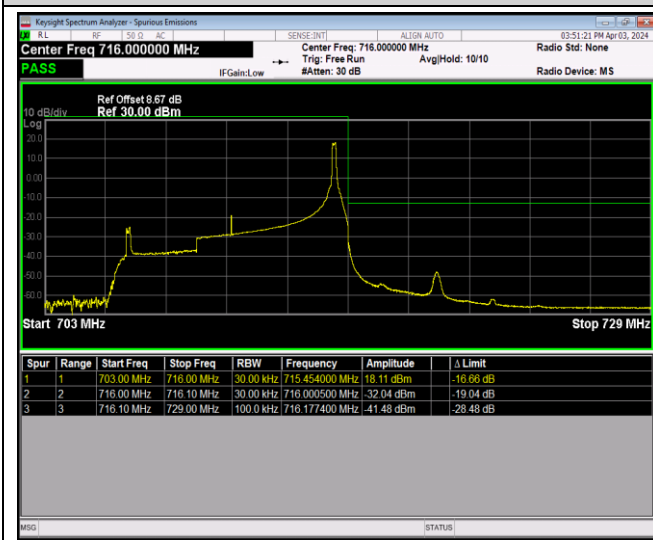

Band12-10MHz-QPSK-23130-1RB#49

Band12-10MHz-16QAM-23060-1RB#0