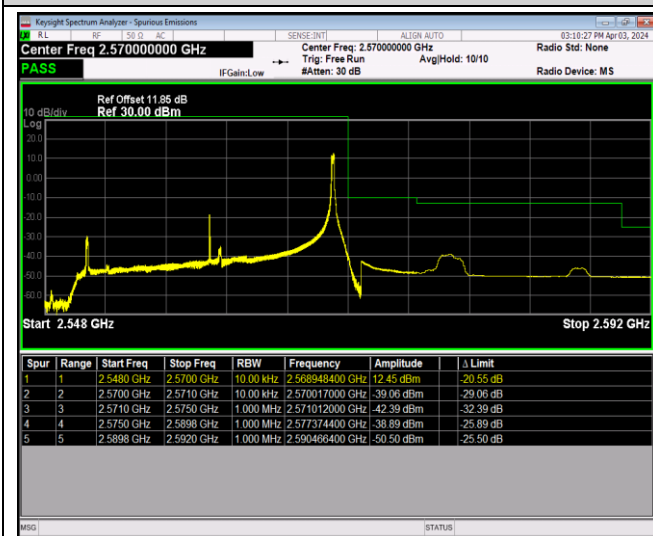

Band7-20MHz-16QAM-21350-100RB#0

Band7-20MHz-64QAM-20850-1RB#0

Band7-20MHz-64QAM-20850-1RB#99

Band7-20MHz-64QAM-20850-100RB#0

Band7-20MHz-64QAM-21350-1RB#0

Band7-20MHz-64QAM-21350-1RB#99

Band7-20MHz-64QAM-21350-100RB#0