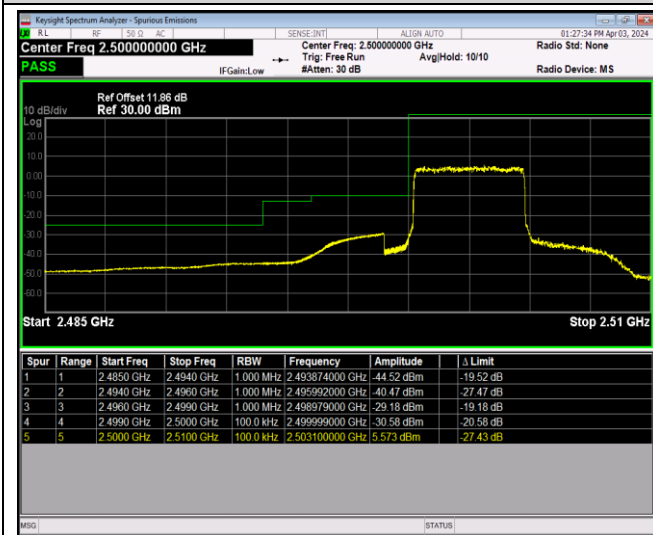

Band5-10MHz-64QAM-20600-1RB#0

Band5-10MHz-64QAM-20600-1RB#49

Band5-10MHz-64QAM-20600-50RB#0

Band7-5MHz-QPSK-20775-1RB#0

Band7-5MHz-QPSK-20775-1RB#24

Band7-5MHz-QPSK-20775-25RB#0

Band7-5MHz-QPSK-21425-1RB#0

Band7-5MHz-QPSK-21425-1RB#24