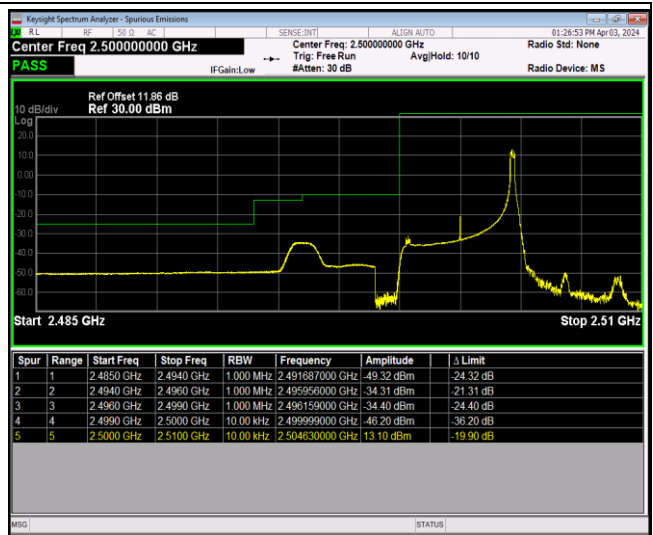

Band5-10MHz-64QAM-20600-1RB#0

Band5-10MHz-64QAM-20600-1RB#49

Band5-10MHz-64QAM-20600-50RB#0

Band7-5MHz-QPSK-20775-1RB#0

Band7-5MHz-QPSK-20775-1RB#24

Band7-5MHz-QPSK-20775-25RB#0

Band7-5MHz-QPSK-21425-1RB#0

Band7-5MHz-QPSK-21425-1RB#24