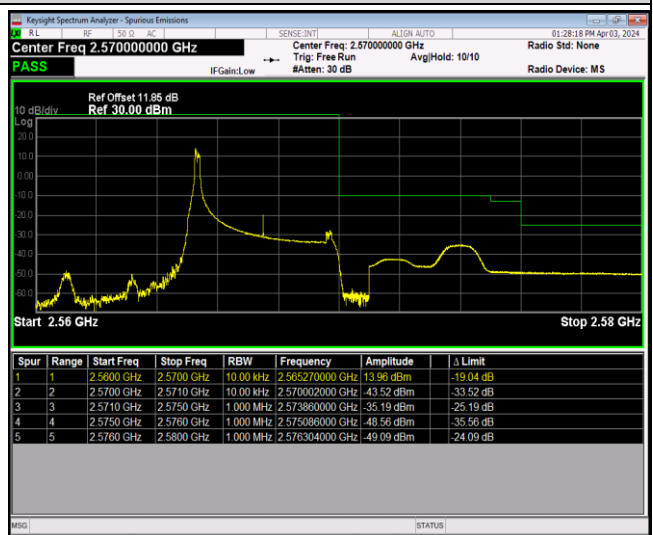

Band5-10MHz-64QAM-20600-1RB#0

Band5-10MHz-64QAM-20600-1RB#49

Band5-10MHz-64QAM-20600-50RB#0

Band7-5MHz-QPSK-20775-1RB#0

Band7-5MHz-QPSK-20775-1RB#24

Band7-5MHz-QPSK-20775-25RB#0

Band7-5MHz-QPSK-21425-1RB#0

Band7-5MHz-QPSK-21425-1RB#24