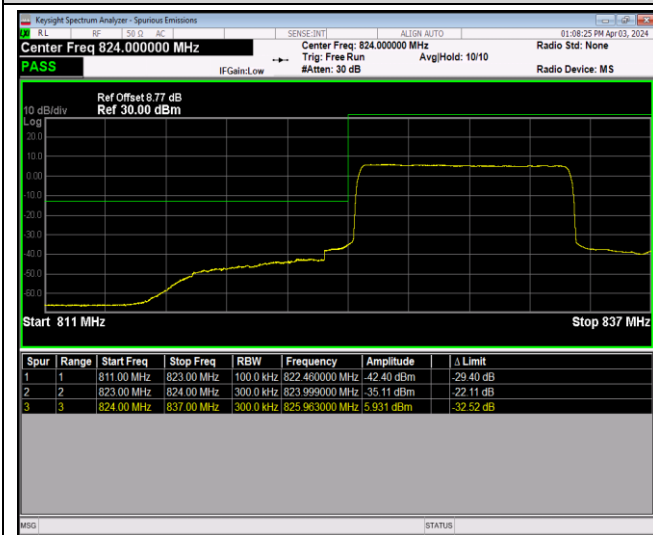

Band5-10MHz-16QAM-20450-50RB#0

Band5-10MHz-16QAM-20600-1RB#49