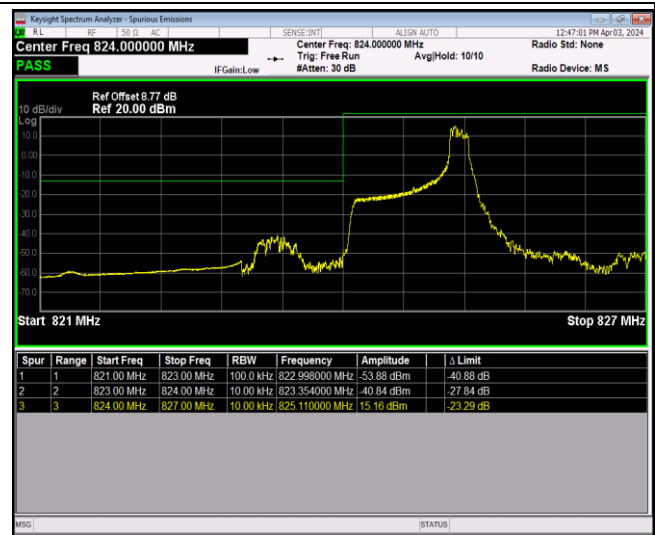

Band2-20MHz-64QAM-19100-100RB#0

Band5-1.4MHz-QPSK-20407-1RB#0

Band5-1.4MHz-QPSK-20407-1RB#5

Band5-1.4MHz-QPSK-20407-6RB#0

Band5-1.4MHz-QPSK-20643-1RB#0

Band5-1.4MHz-QPSK-20643-1RB#5

Band5-1.4MHz-QPSK-20643-6RB#0