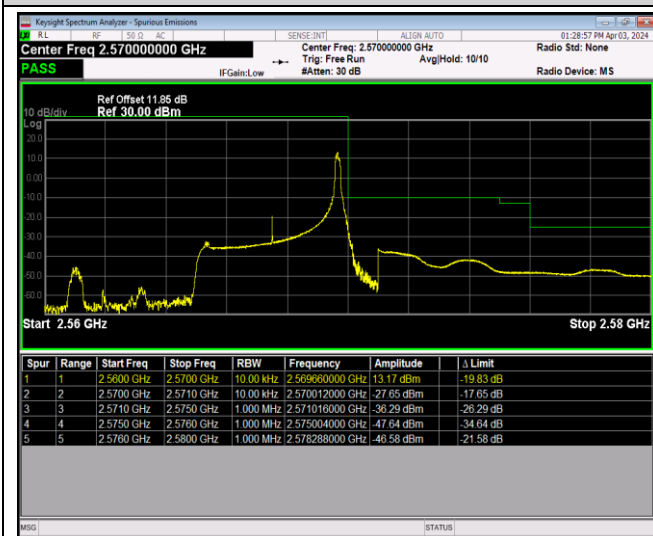

Band7-5MHz-QPSK-21425-1RB#24

Band7-5MHz-16QAM-20775-1RB#0