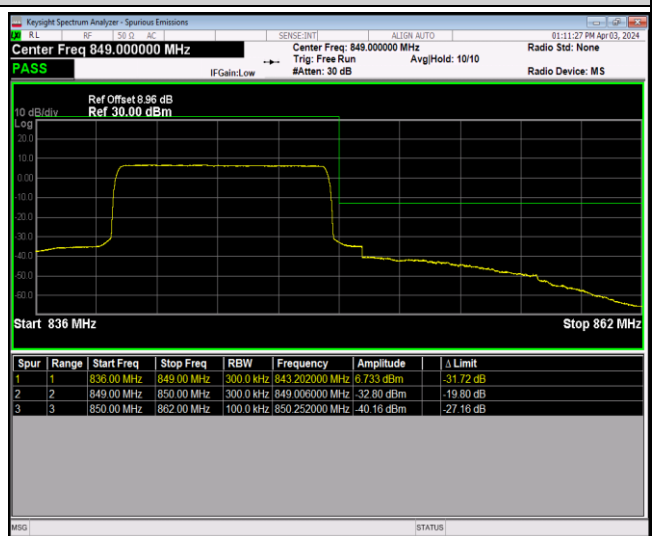

Band5-1.4MHz-64QAM-20407-1RB#5

Band5-10MHz-QPSK-20450-50RB#0

Band5-10MHz-QPSK-20600-1RB#0

Band5-10MHz-QPSK-20600-1RB#49

Band5-10MHz-QPSK-20600-50RB#0

Band5-10MHz-16QAM-20450-1RB#0

Band5-10MHz-16QAM-20450-1RB#49