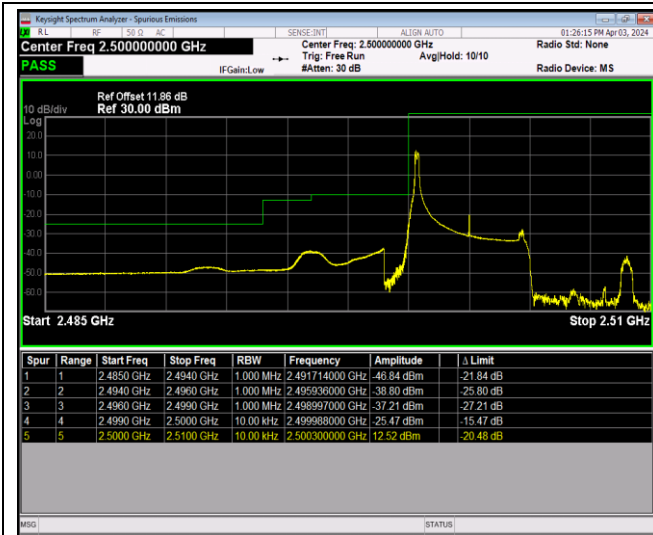

Band5-10MHz-64QAM-20600-1RB#0

Band5-10MHz-64QAM-20600-1RB#49

Band5-10MHz-64QAM-20600-50RB#0

Band7-5MHz-QPSK-20775-1RB#0

Band7-5MHz-QPSK-20775-1RB#24

Band7-5MHz-QPSK-20775-25RB#0

Band7-5MHz-QPSK-21425-1RB#0

Band7-5MHz-QPSK-21425-1RB#24