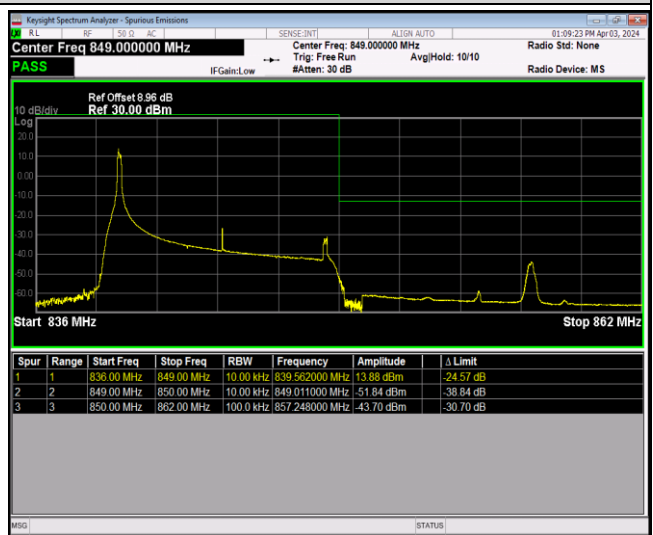

Band5-1.4MHz-64QAM-20407-1RB#5

Band5-10MHz-QPSK-20450-50RB#0

Band5-10MHz-QPSK-20600-1RB#0

Band5-10MHz-QPSK-20600-1RB#49

Band5-10MHz-QPSK-20600-50RB#0

Band5-10MHz-16QAM-20450-1RB#0

Band5-10MHz-16QAM-20450-1RB#49