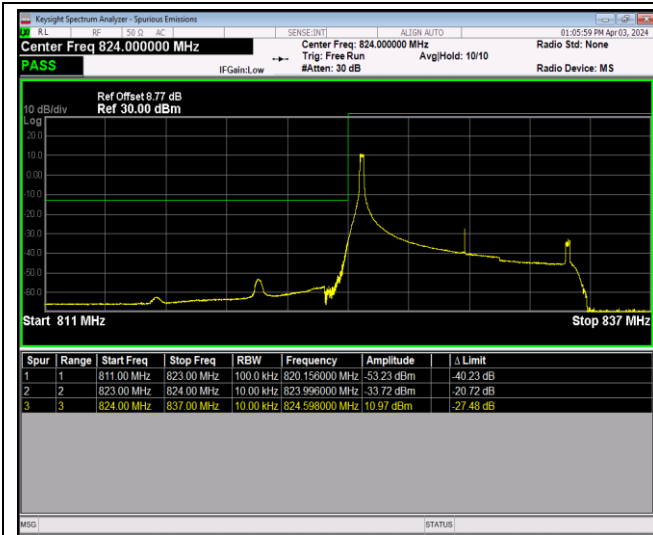

Band5-1.4MHz-64QAM-20407-1RB#5

Band5-10MHz-QPSK-20450-50RB#0

Band5-10MHz-QPSK-20600-1RB#0

Band5-10MHz-QPSK-20600-1RB#49

Band5-10MHz-QPSK-20600-50RB#0

Band5-10MHz-16QAM-20450-1RB#0

Band5-10MHz-16QAM-20450-1RB#49