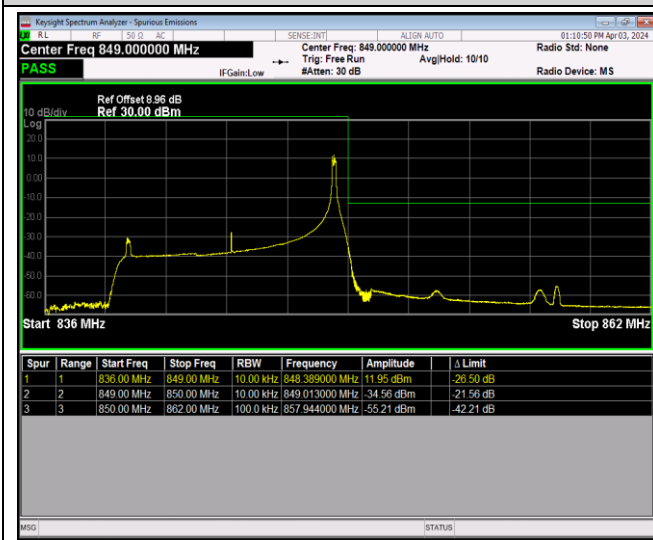

Band5-10MHz-64QAM-20600-1RB#49

Band7-5MHz-QPSK-20775-1RB#0