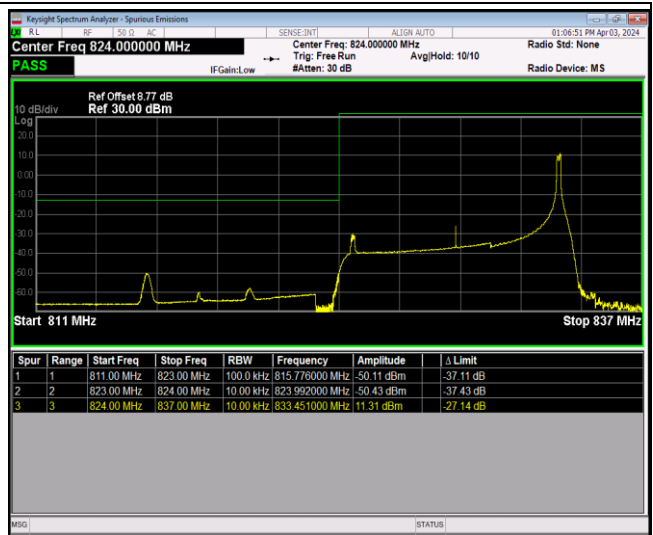

Band5-10MHz-16QAM-20450-1RB#49

Band5-10MHz-16QAM-20600-1RB#0