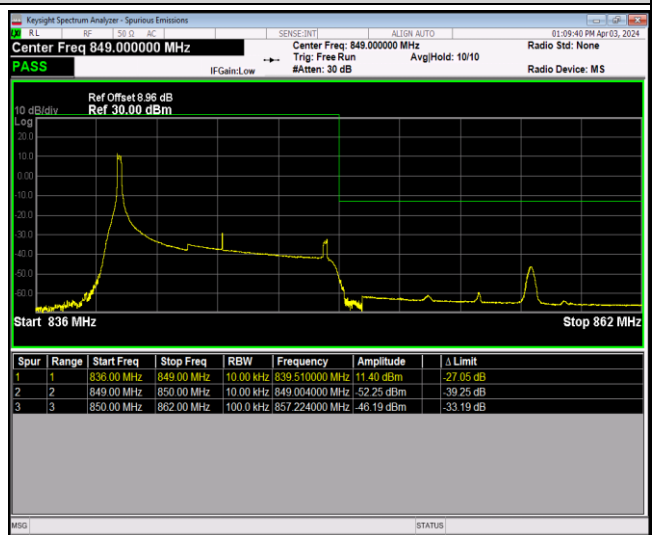

Band5-10MHz-16QAM-20600-1RB#0

Band5-10MHz-16QAM-20600-50RB#0