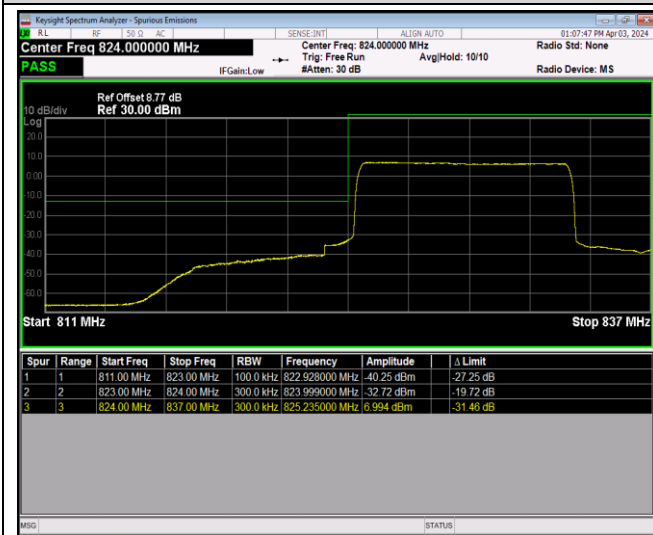

Band5-1.4MHz-64QAM-20407-1RB#5

Band5-10MHz-QPSK-20450-50RB#0

Band5-10MHz-QPSK-20600-1RB#0

Band5-10MHz-QPSK-20600-1RB#49

Band5-10MHz-QPSK-20600-50RB#0

Band5-10MHz-16QAM-20450-1RB#0

Band5-10MHz-16QAM-20450-1RB#49