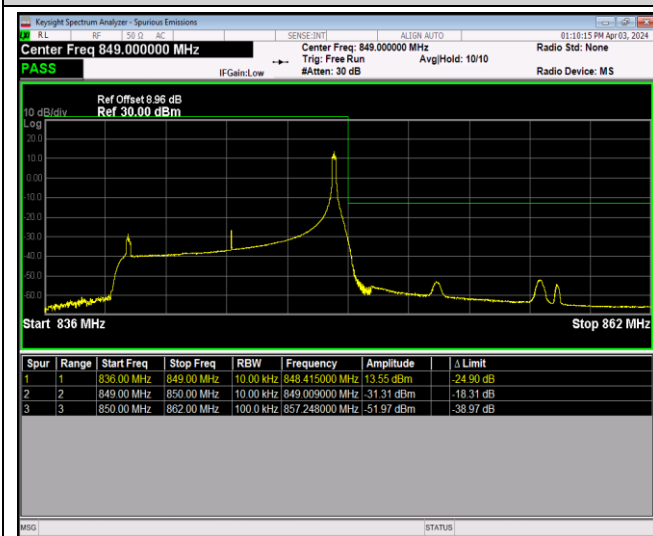

Band5-1.4MHz-64QAM-20407-1RB#5

Band5-10MHz-QPSK-20450-50RB#0

Band5-10MHz-QPSK-20600-1RB#0

Band5-10MHz-QPSK-20600-1RB#49

Band5-10MHz-QPSK-20600-50RB#0

Band5-10MHz-16QAM-20450-1RB#0

Band5-10MHz-16QAM-20450-1RB#49