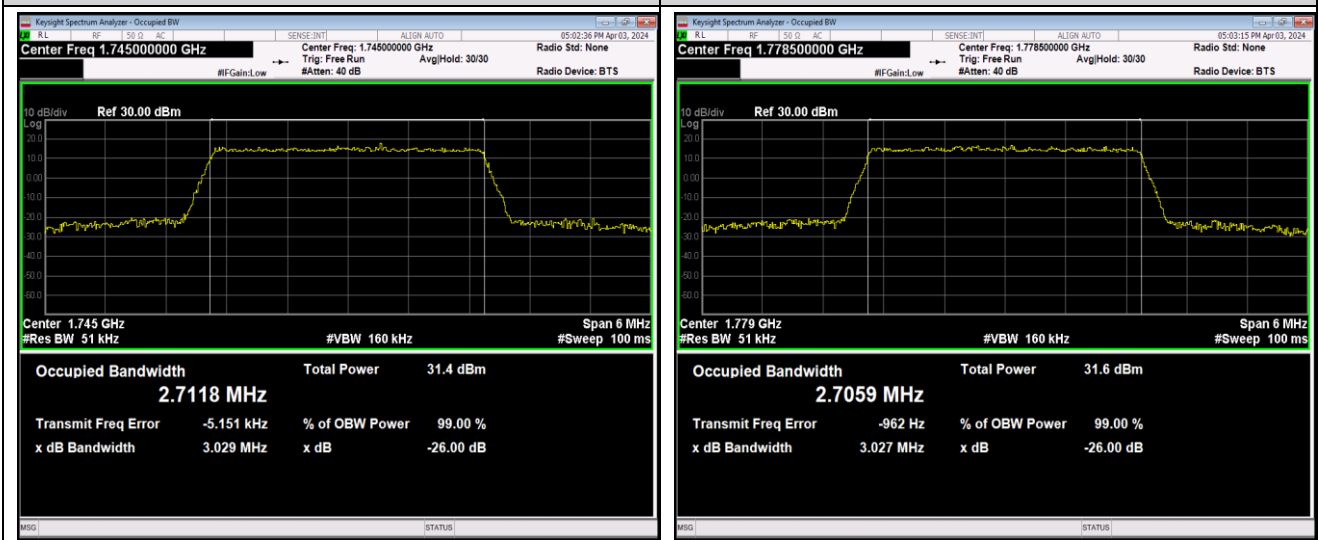

Band66-3MHz-QPSK-132322-15RB#0

Band66-3MHz-QPSK-132657-15RB#0