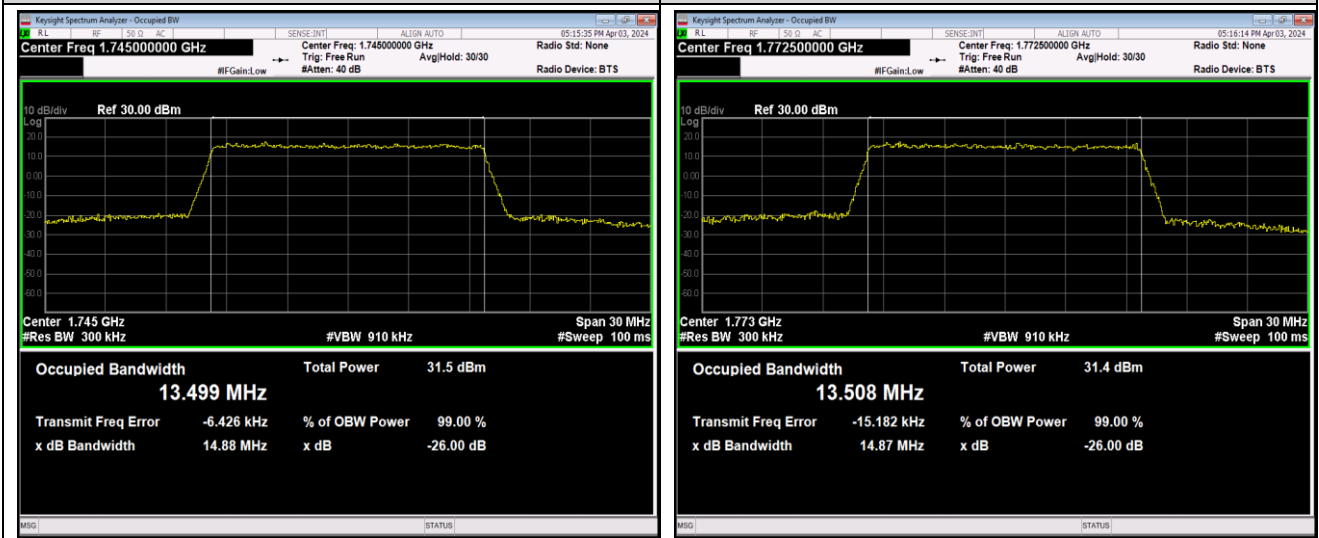

Band66-15MHz-QPSK-132047-75RB#0

Band66-15MHz-QPSK-132322-75RB#0

Band66-15MHz-QPSK-132597-75RB#0

Band66-15MHz-16QAM-132047-75RB#0

Band66-15MHz-16QAM-132322-75RB#0

Band66-15MHz-16QAM-132597-75RB#0

Band66-15MHz-64QAM-132047-75RB#0