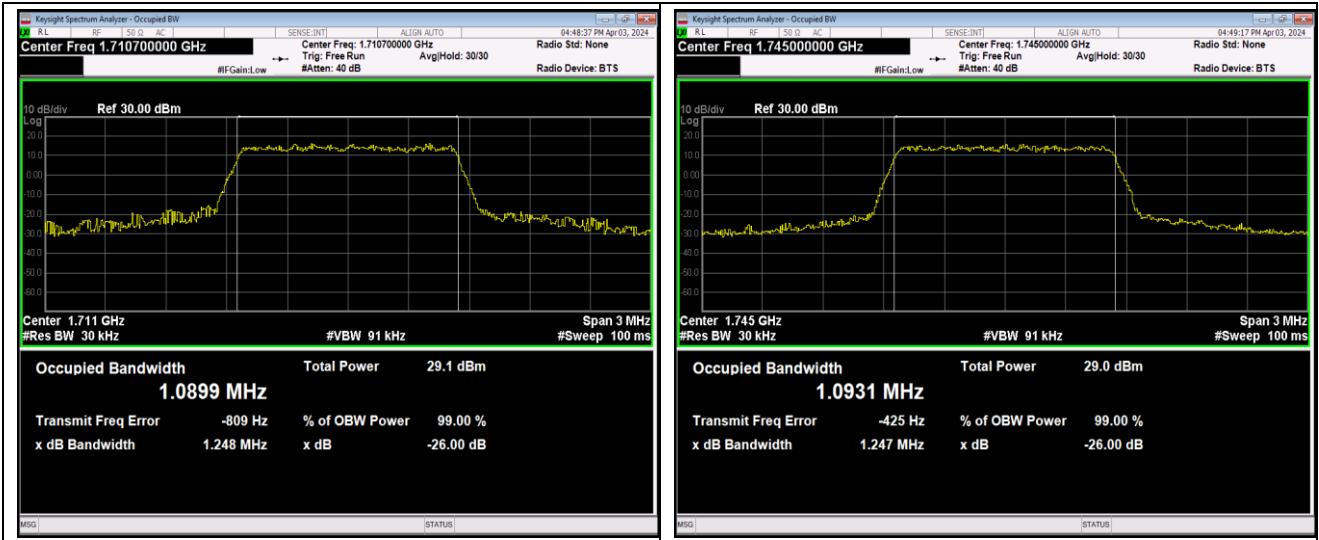

Band41-20MHz-16QAM-41140-100RB#0

Band41-20MHz-64QAM-40140-100RB#0

Band41-20MHz-64QAM-40640-100RB#0

Band41-20MHz-64QAM-41140-100RB#0

Band66-1.4MHz-QPSK-131979-6RB#0

Band66-1.4MHz-QPSK-132322-6RB#0

Band66-1.4MHz-64QAM-132665-6RB#0