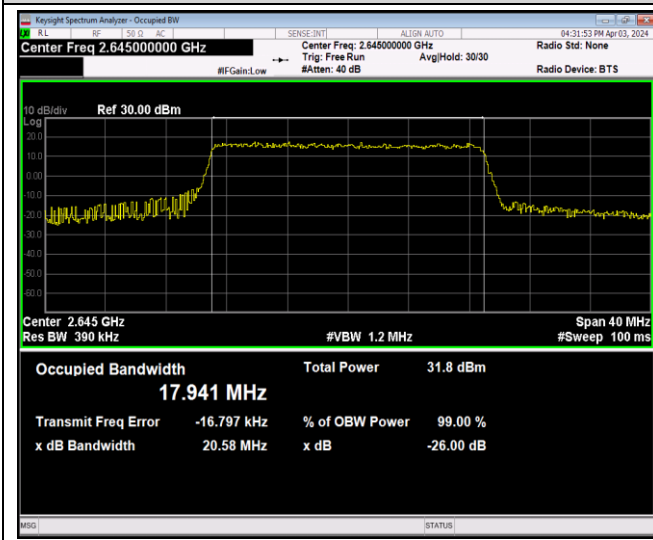

Band41-20MHz-16QAM-41140-100RB#0

Band41-20MHz-64QAM-40140-100RB#0

Band41-20MHz-64QAM-40640-100RB#0

Band41-20MHz-64QAM-41140-100RB#0

Band66-1.4MHz-QPSK-131979-6RB#0

Band66-1.4MHz-QPSK-132322-6RB#0

Band66-1.4MHz-64QAM-132665-6RB#0