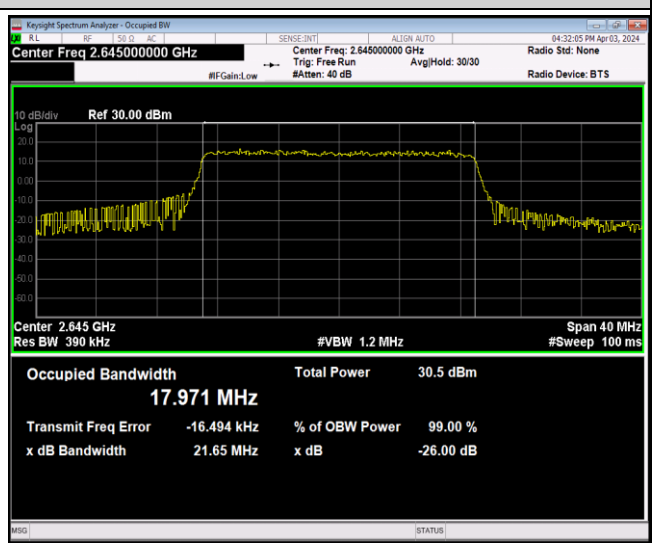

Band41-20MHz-16QAM-41140-100RB#0

Band41-20MHz-64QAM-40140-100RB#0

Band41-20MHz-64QAM-40640-100RB#0

Band41-20MHz-64QAM-41140-100RB#0

Band66-1.4MHz-QPSK-131979-6RB#0

Band66-1.4MHz-QPSK-132322-6RB#0

Band66-1.4MHz-64QAM-132665-6RB#0