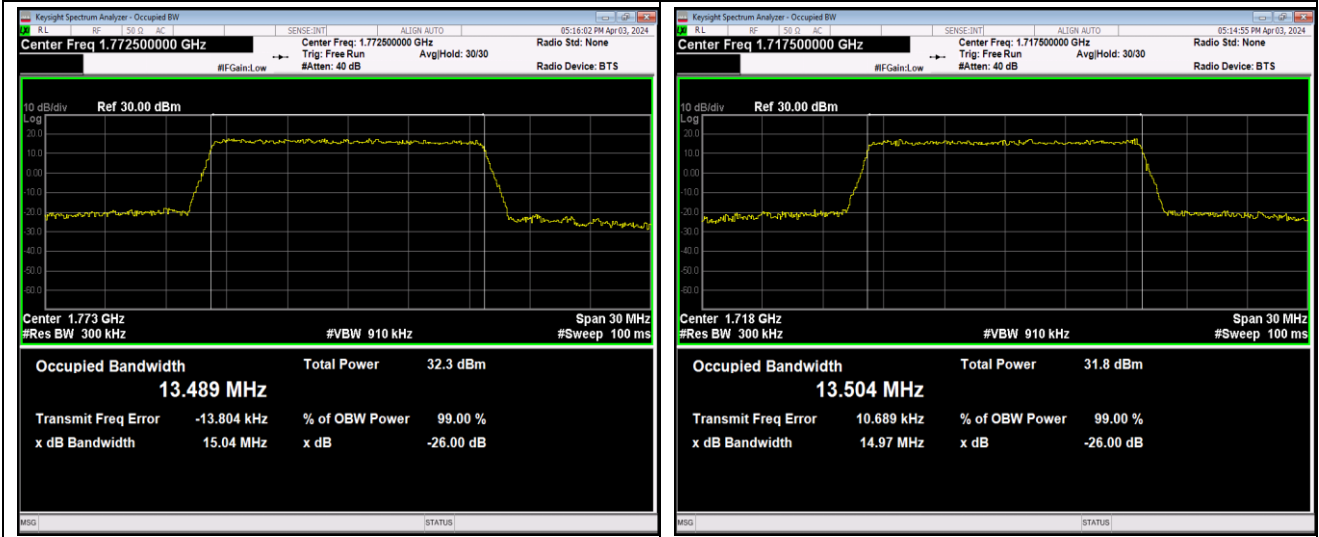

Band66-15MHz-QPSK-132597-75RB#0

Band66-15MHz-16QAM-132047-75RB#0