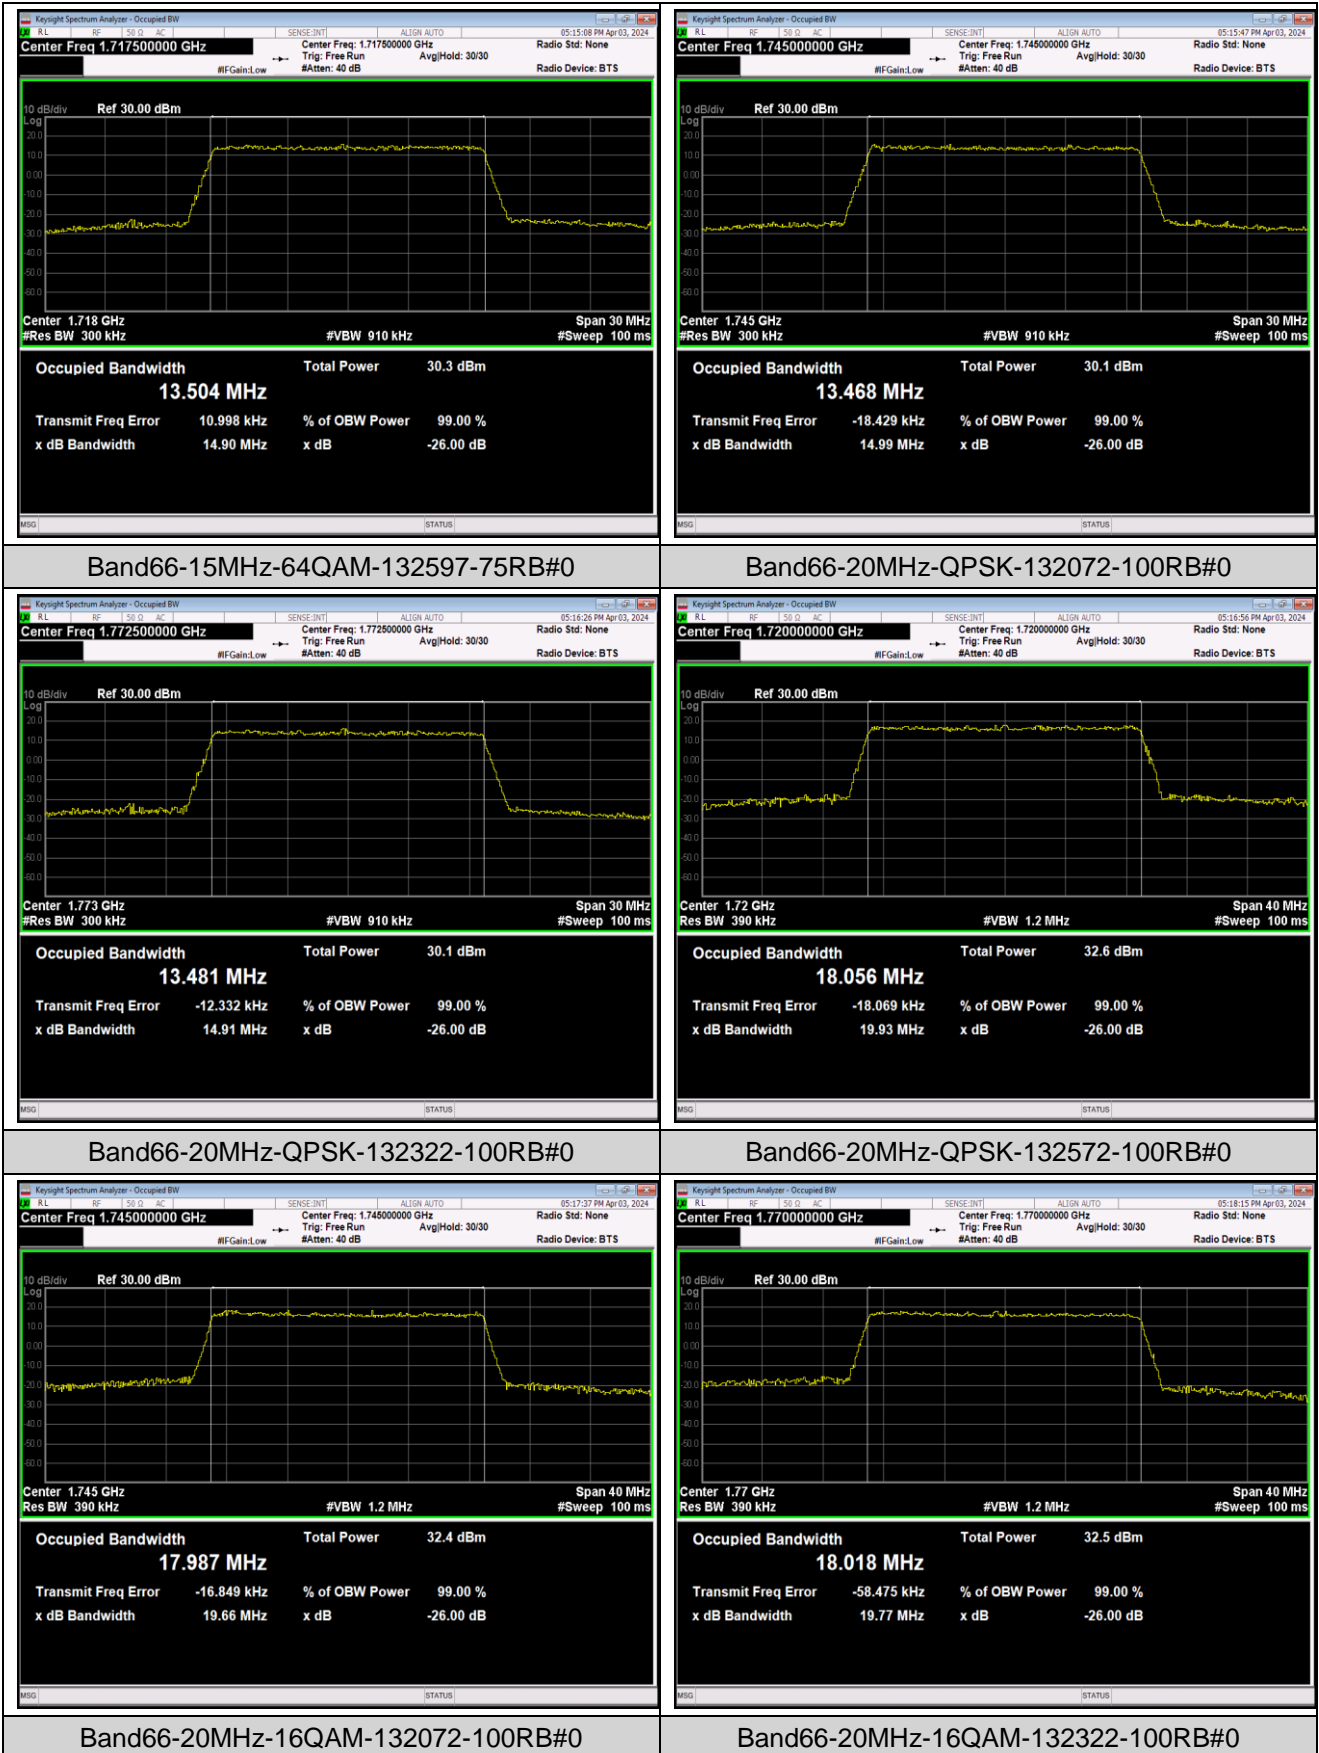

Band66-15MHz-64QAM-132047-75RB#0

Band66-15MHz-64QAM-132322-75RB#0