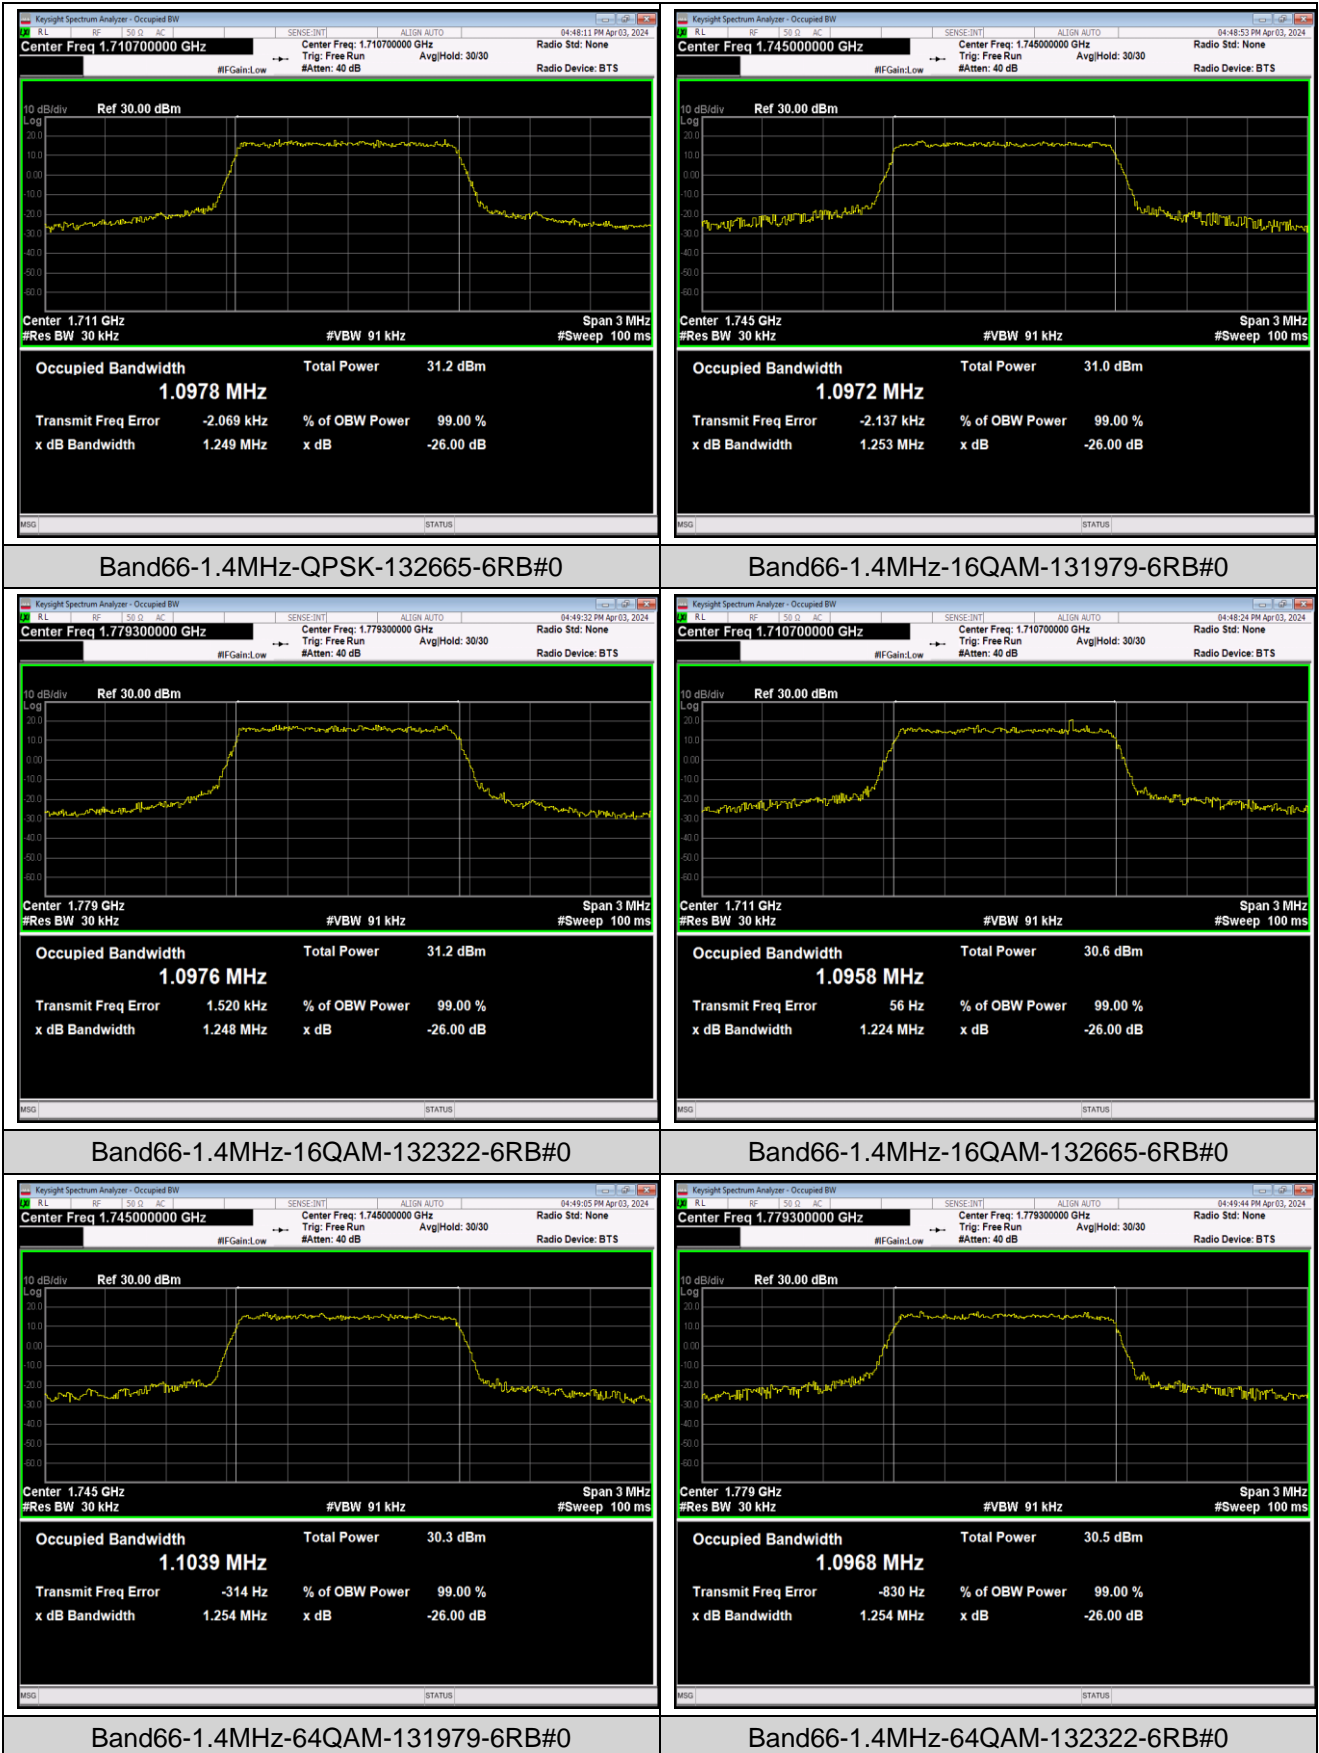

Band41-20MHz-16QAM-41140-100RB#0

Band41-20MHz-64QAM-40140-100RB#0

Band41-20MHz-64QAM-40640-100RB#0

Band41-20MHz-64QAM-41140-100RB#0

Band66-1.4MHz-QPSK-131979-6RB#0

Band66-1.4MHz-QPSK-132322-6RB#0

Band66-1.4MHz-64QAM-132665-6RB#0