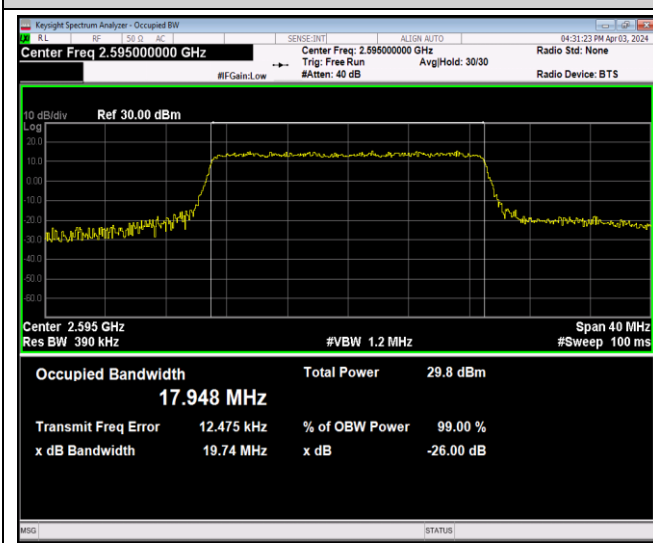

Band41-20MHz-16QAM-41140-100RB#0

Band41-20MHz-64QAM-40140-100RB#0

Band41-20MHz-64QAM-40640-100RB#0

Band41-20MHz-64QAM-41140-100RB#0

Band66-1.4MHz-QPSK-131979-6RB#0

Band66-1.4MHz-QPSK-132322-6RB#0

Band66-1.4MHz-64QAM-132665-6RB#0