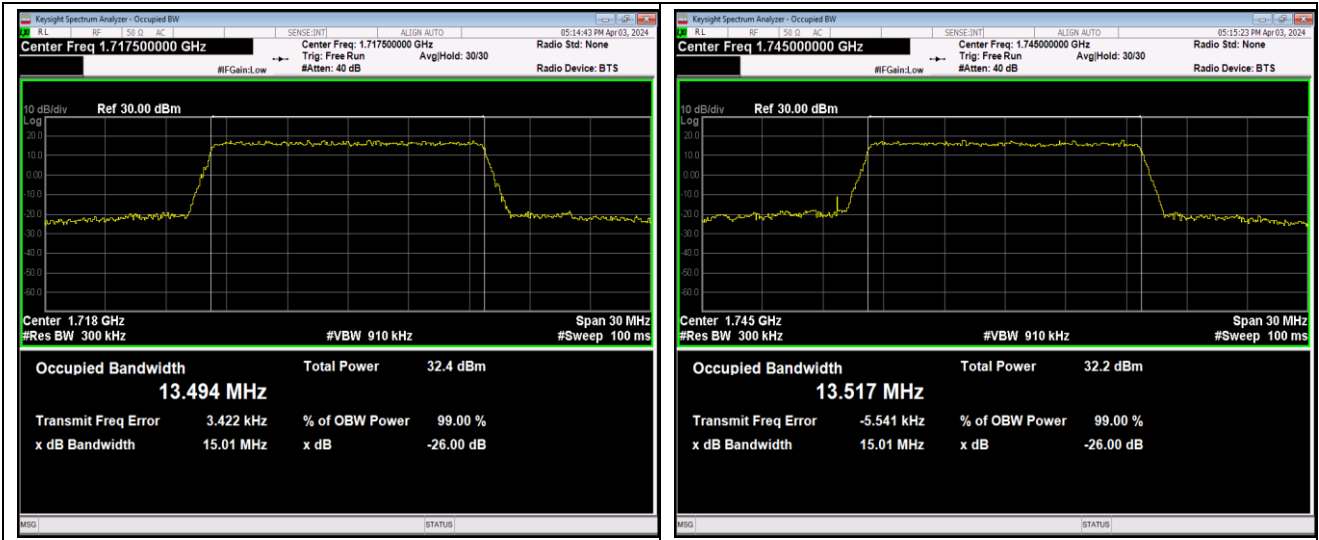

Band66-15MHz-QPSK-132047-75RB#0

Band66-15MHz-QPSK-132322-75RB#0