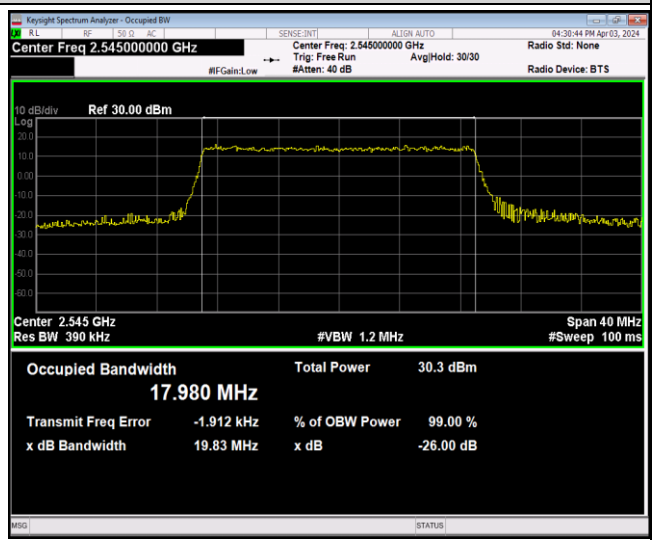

Band41-20MHz-16QAM-41140-100RB#0

Band41-20MHz-64QAM-40140-100RB#0

Band41-20MHz-64QAM-40640-100RB#0

Band41-20MHz-64QAM-41140-100RB#0

Band66-1.4MHz-QPSK-131979-6RB#0

Band66-1.4MHz-QPSK-132322-6RB#0

Band66-1.4MHz-64QAM-132665-6RB#0