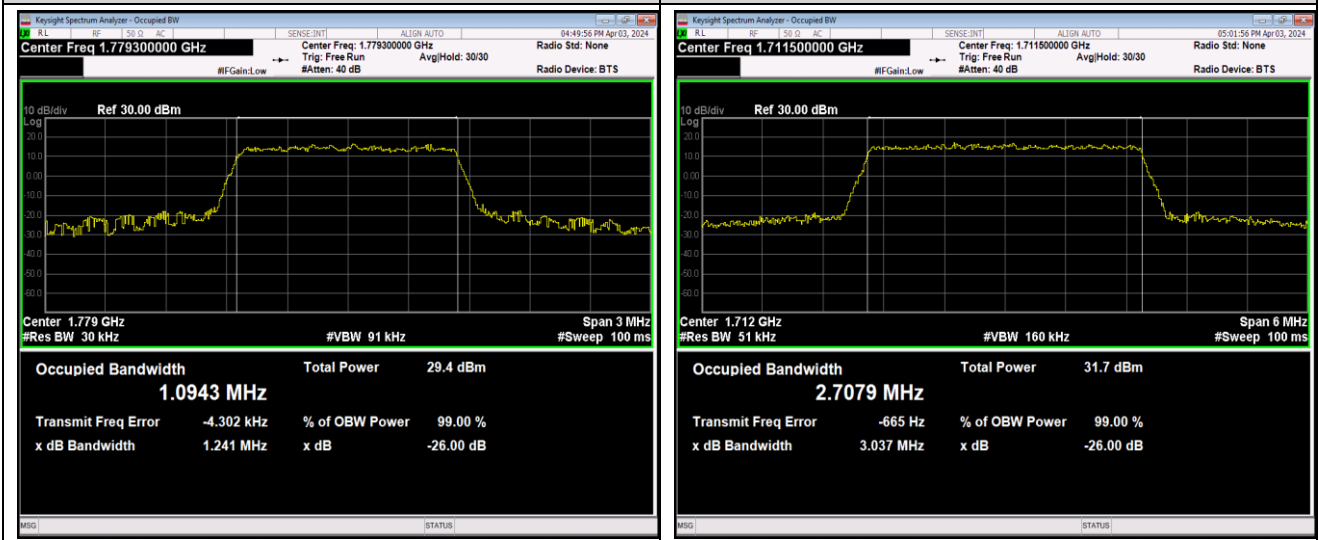

Band66-1.4MHz-64QAM-132665-6RB#0

Band66-3MHz-QPSK-131987-15RB#0