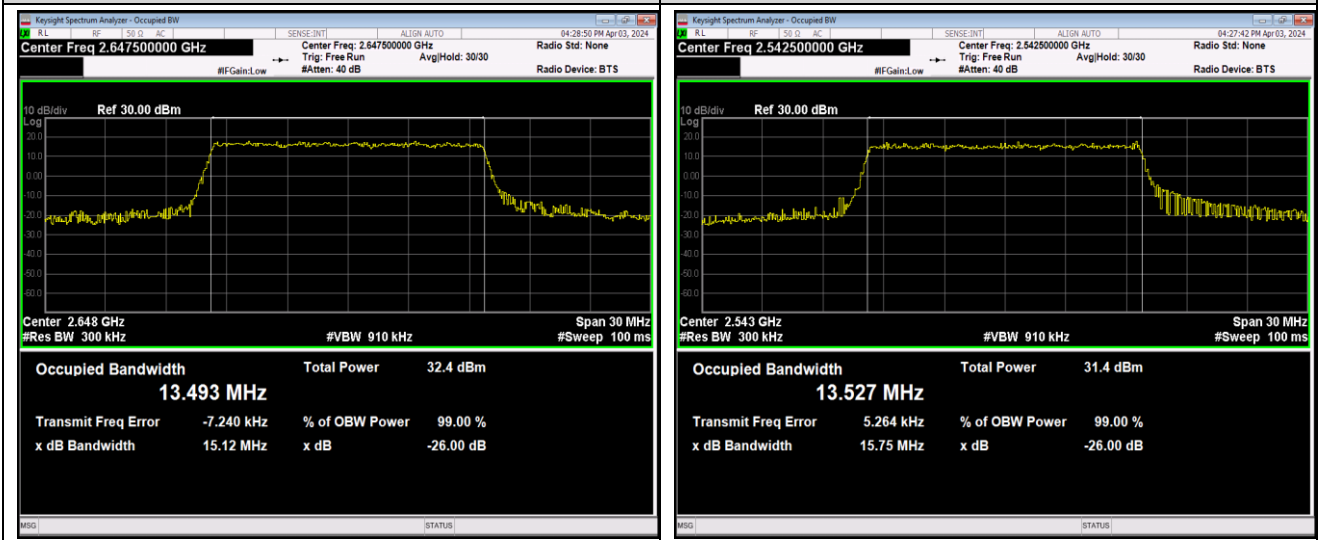

Band41-10MHz-64QAM-40640-50RB#0

Band41-10MHz-64QAM-41190-50RB#0

Band41-15MHz-QPSK-40115-75RB#0

Band41-15MHz-QPSK-40640-75RB#0

Band41-15MHz-QPSK-41165-75RB#0

Band41-15MHz-16QAM-40115-75RB#0

Band41-15MHz-16QAM-40640-75RB#0