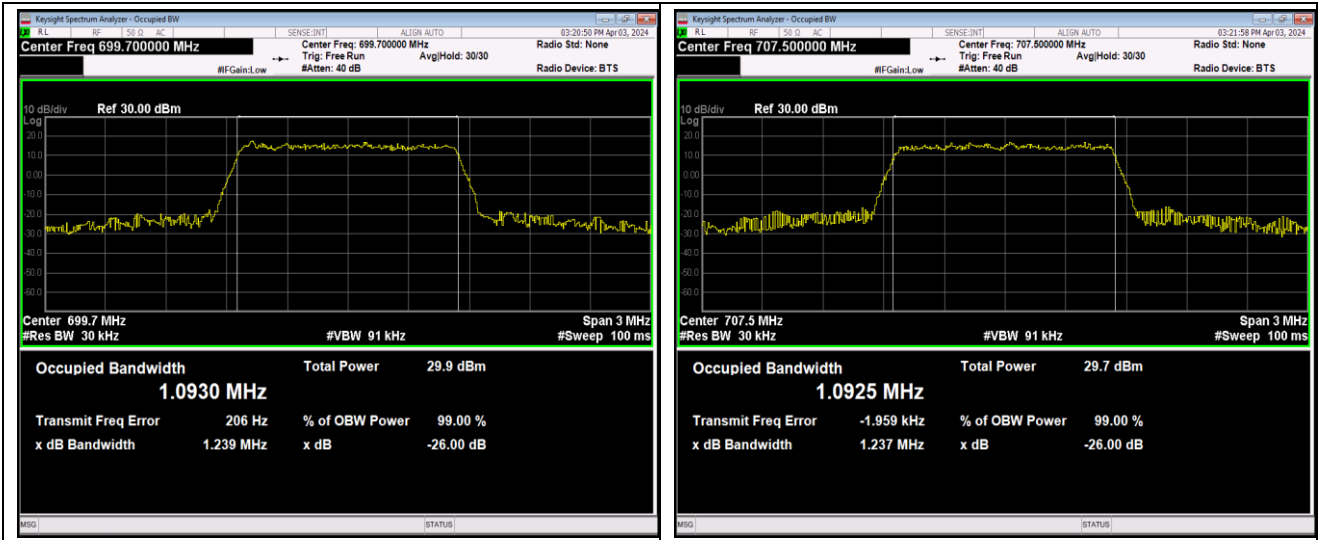

Band12-1.4MHz-16QAM-23017-6RB#0

Band12-1.4MHz-16QAM-23095-6RB#0

Band12-1.4MHz-16QAM-23173-6RB#0

Band12-1.4MHz-64QAM-23017-6RB#0

Band12-1.4MHz-64QAM-23095-6RB#0

Band12-1.4MHz-64QAM-23173-6RB#0

Band12-3MHz-QPSK-23025-15RB#0