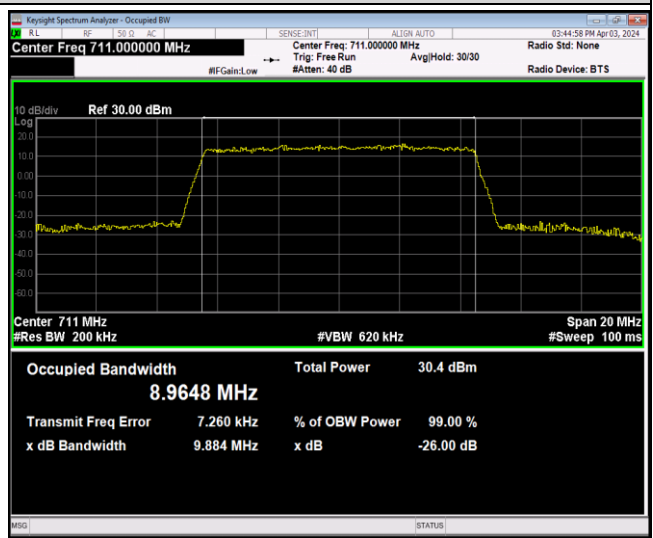

Band12-10MHz-16QAM-23095-50RB#0

Band12-10MHz-16QAM-23130-50RB#0

Band12-10MHz-64QAM-23060-50RB#0

Band12-10MHz-64QAM-23095-50RB#0

Band12-10MHz-64QAM-23130-50RB#0

Band41-5MHz-QPSK-40065-25RB#0

Band41-5MHz-QPSK-40640-25RB#0