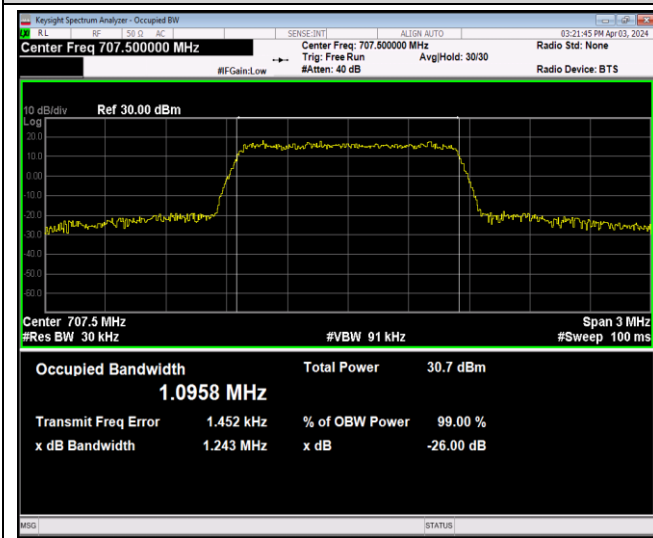

Band12-1.4MHz-16QAM-23095-6RB#0

Band12-1.4MHz-64QAM-23017-6RB#0