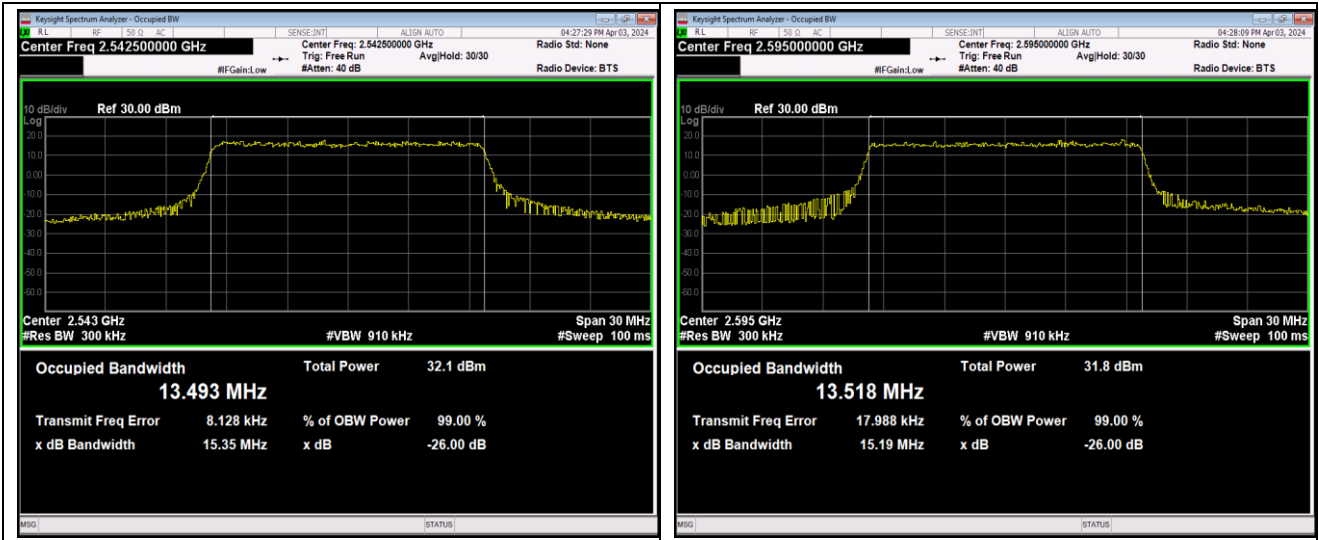

Band41-15MHz-QPSK-40115-75RB#0

Band41-15MHz-QPSK-40640-75RB#0

Band41-15MHz-QPSK-41165-75RB#0

Band41-15MHz-16QAM-40115-75RB#0