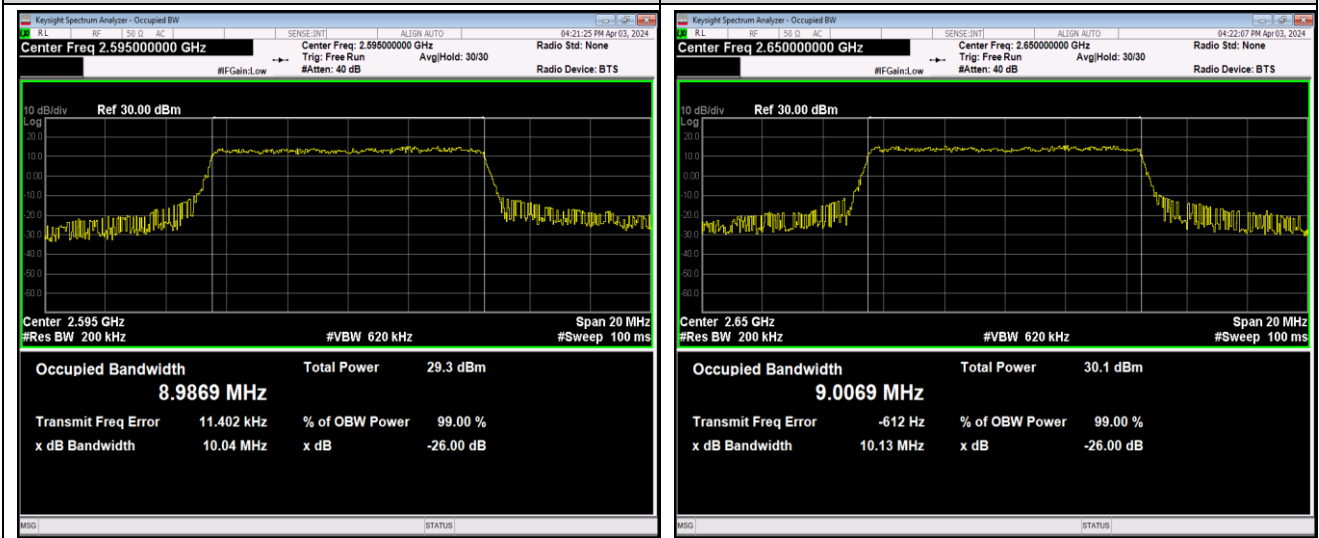

Band41-10MHz-64QAM-40640-50RB#0

Band41-10MHz-64QAM-41190-50RB#0

Band41-15MHz-QPSK-40115-75RB#0

Band41-15MHz-QPSK-40640-75RB#0