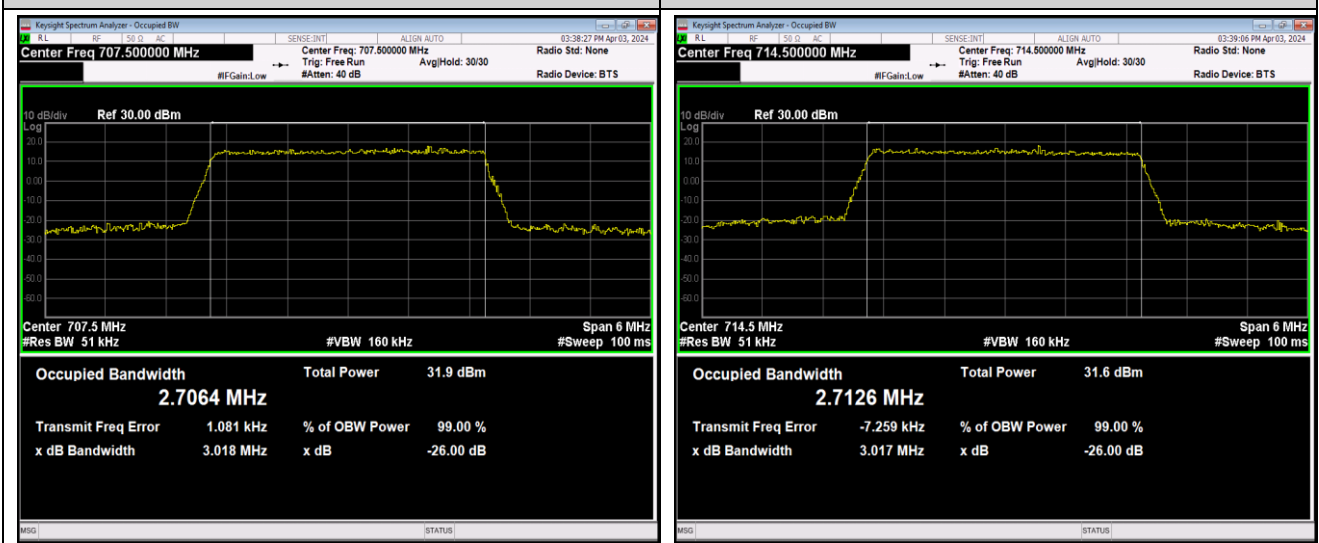

Band12-3MHz-QPSK-23095-15RB#0

Band12-3MHz-QPSK-23165-15RB#0

Band12-3MHz-16QAM-23025-15RB#0

Band12-3MHz-16QAM-23095-15RB#0