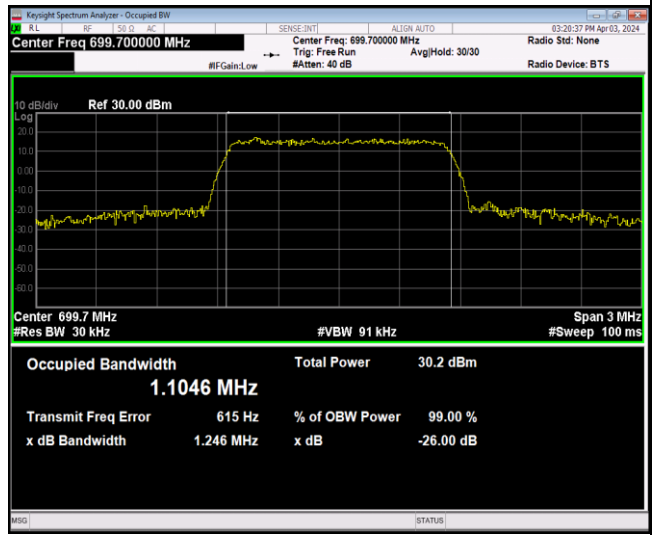

Band12-1.4MHz-16QAM-23017-6RB#0

Band12-1.4MHz-16QAM-23173-6RB#0