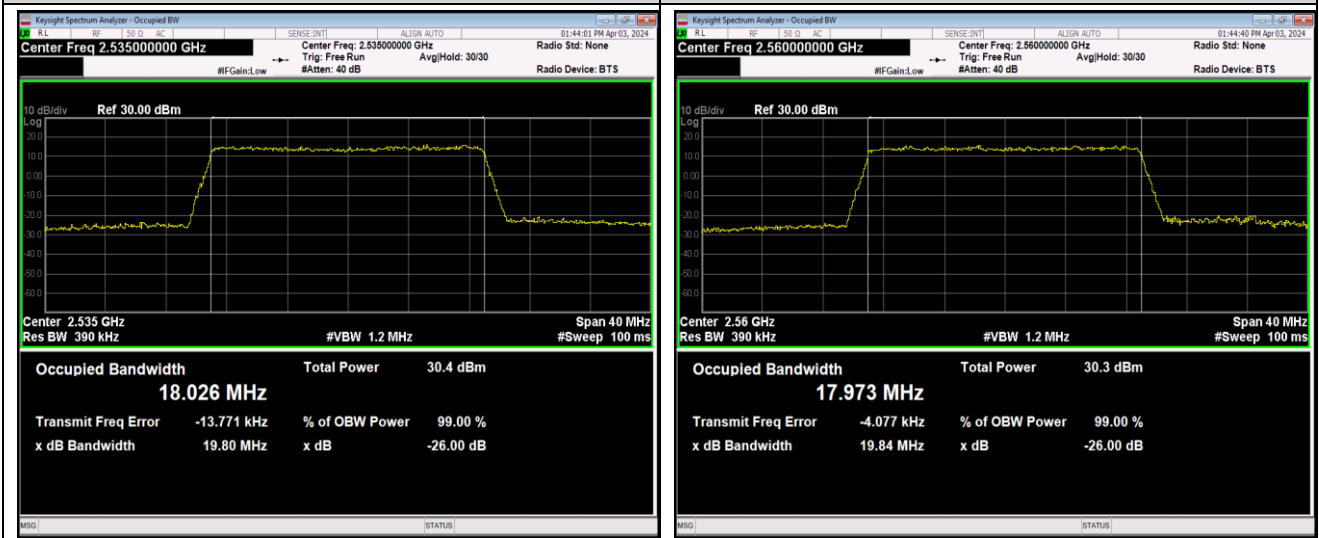

Band7-20MHz-16QAM-21350-100RB#0

Band7-20MHz-64QAM-20850-100RB#0

Band7-20MHz-64QAM-21100-100RB#0

Band7-20MHz-64QAM-21350-100RB#0

Band12-1.4MHz-QPSK-23017-6RB#0

Band12-1.4MHz-QPSK-23095-6RB#0

Band12-1.4MHz-QPSK-23173-6RB#0