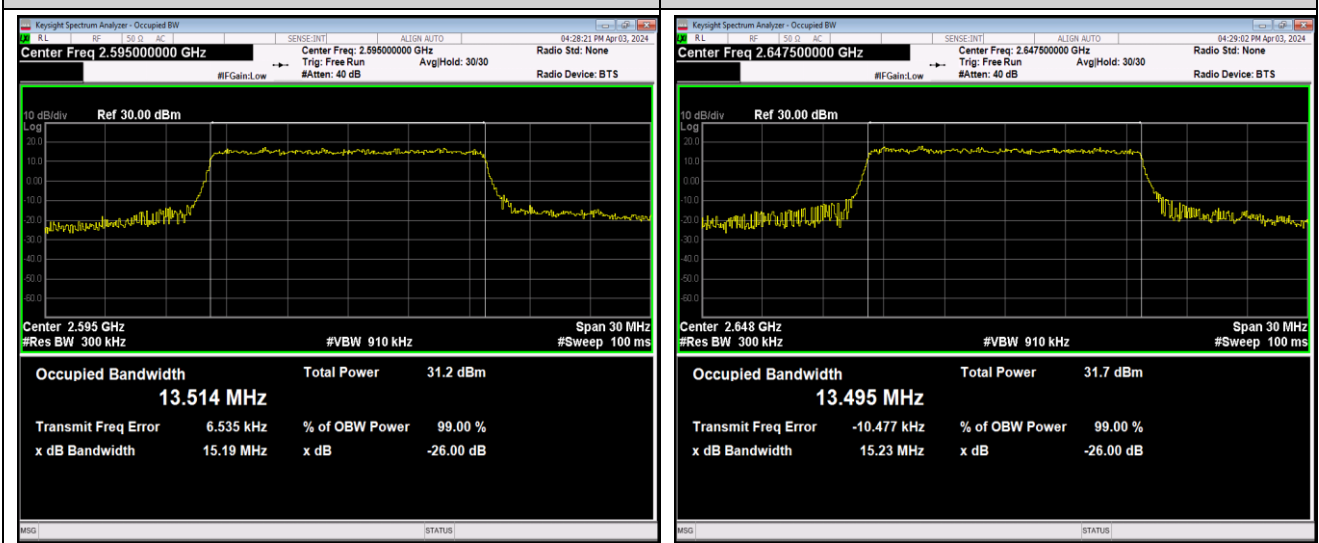

Band41-15MHz-16QAM-40640-75RB#0

Band41-15MHz-16QAM-41165-75RB#0

Band41-15MHz-64QAM-40115-75RB#0

Band41-15MHz-64QAM-40640-75RB#0