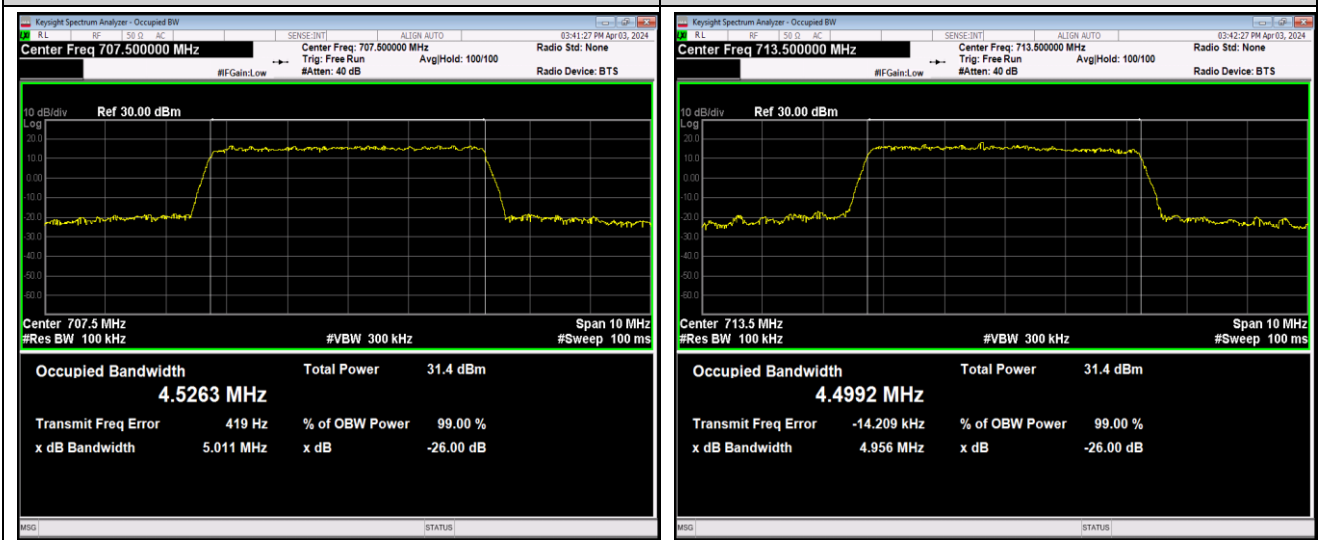

Band12-3MHz-64QAM-23165-15RB#0

Band12-5MHz-QPSK-23035-25RB#0

Band12-5MHz-QPSK-23095-25RB#0

Band12-5MHz-QPSK-23155-25RB#0

Band12-5MHz-16QAM-23035-25RB#0

Band12-5MHz-16QAM-23095-25RB#0

Band12-5MHz-16QAM-23155-25RB#0