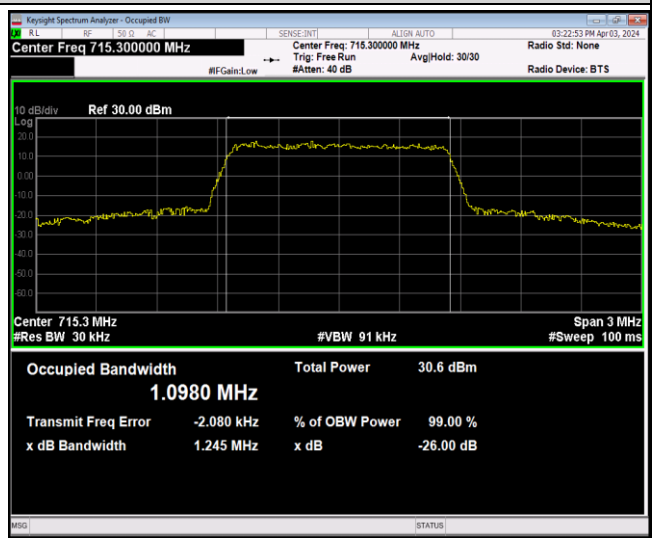

Band12-1.4MHz-16QAM-23173-6RB#0

Band12-1.4MHz-64QAM-23095-6RB#0