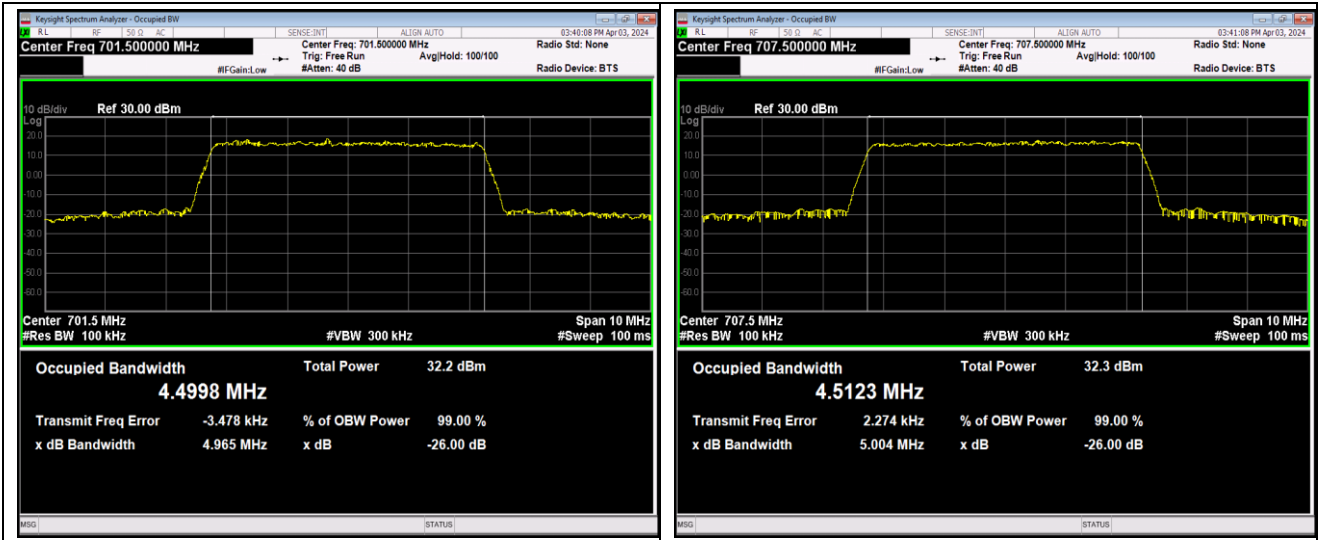

Band12-5MHz-QPSK-23035-25RB#0

Band12-5MHz-QPSK-23095-25RB#0

Band12-5MHz-QPSK-23155-25RB#0

Band12-5MHz-16QAM-23035-25RB#0