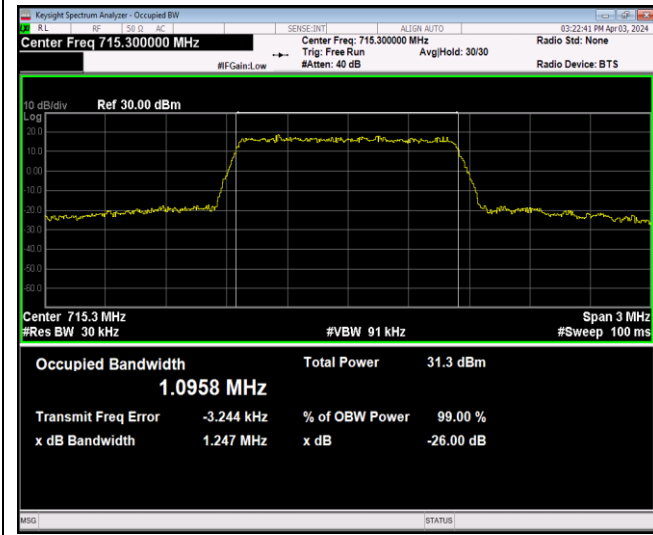

Band12-1.4MHz-QPSK-23173-6RB#0

Band12-1.4MHz-16QAM-23095-6RB#0