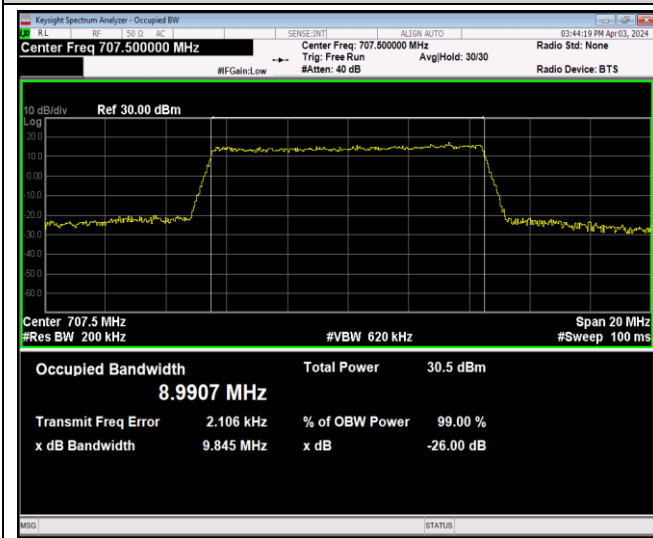

Band12-10MHz-16QAM-23095-50RB#0

Band12-10MHz-16QAM-23130-50RB#0

Band12-10MHz-64QAM-23060-50RB#0

Band12-10MHz-64QAM-23095-50RB#0

Band12-10MHz-64QAM-23130-50RB#0

Band41-5MHz-QPSK-40065-25RB#0

Band41-5MHz-QPSK-40640-25RB#0