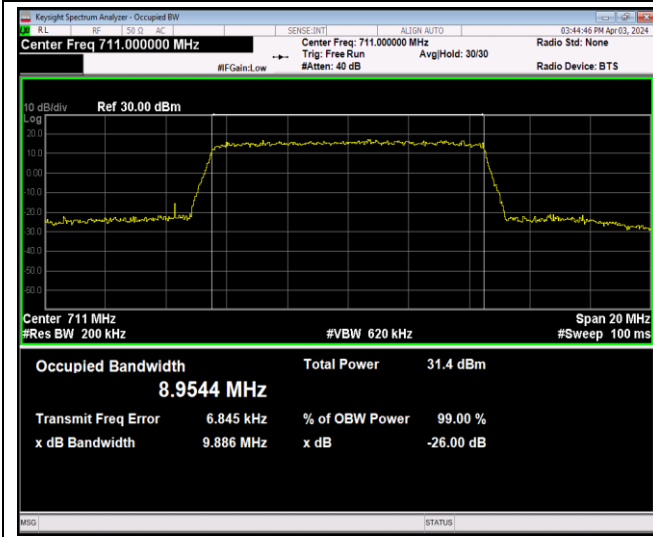

Band12-10MHz-16QAM-23130-50RB#0

Band12-10MHz-64QAM-23095-50RB#0