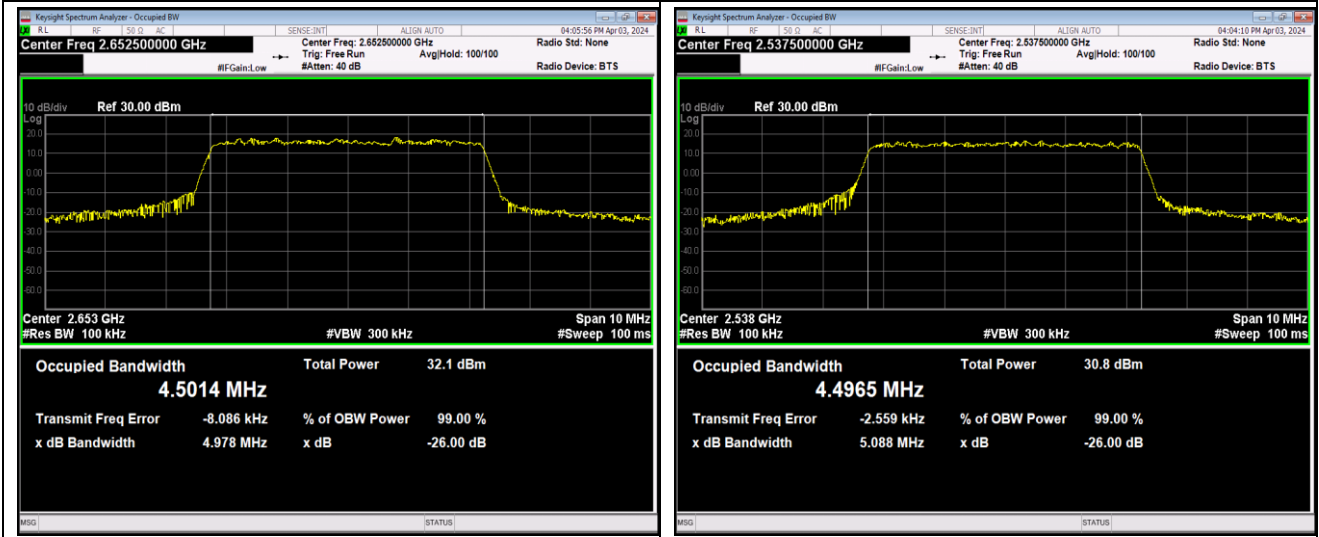

Band41-5MHz-QPSK-41215-25RB#0

Band41-5MHz-16QAM-40065-25RB#0

Band41-5MHz-16QAM-40640-25RB#0

Band41-5MHz-16QAM-41215-25RB#0