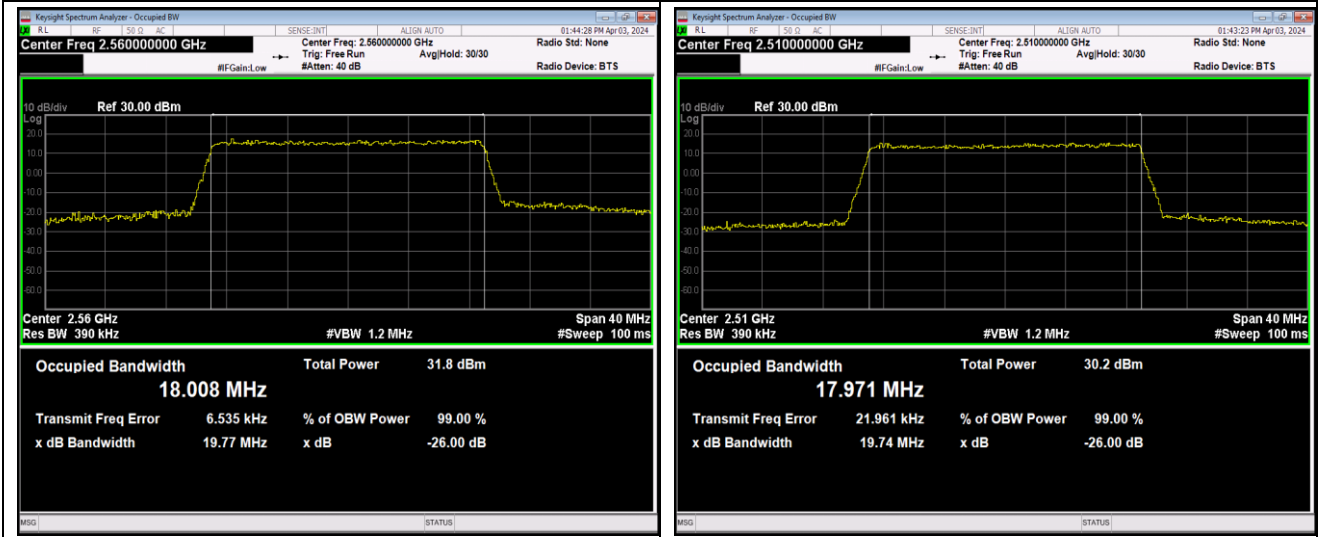

Band7-20MHz-16QAM-21350-100RB#0

Band7-20MHz-64QAM-20850-100RB#0

Band7-20MHz-64QAM-21100-100RB#0

Band7-20MHz-64QAM-21350-100RB#0

Band12-1.4MHz-QPSK-23017-6RB#0

Band12-1.4MHz-QPSK-23095-6RB#0

Band12-1.4MHz-QPSK-23173-6RB#0