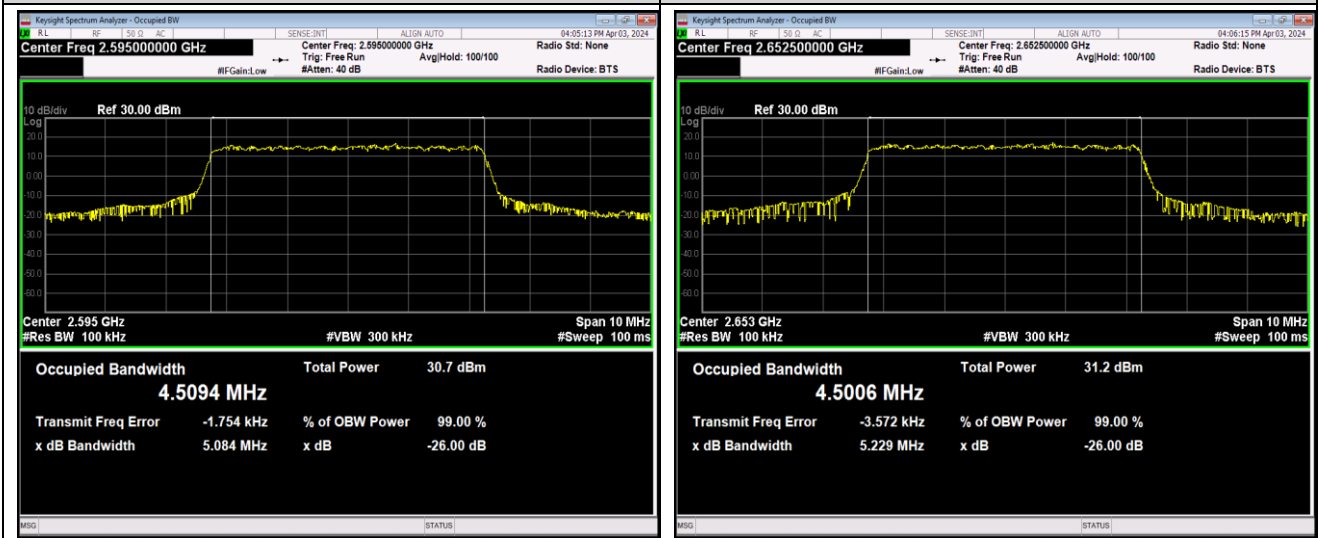

Band41-5MHz-16QAM-40640-25RB#0

Band41-5MHz-16QAM-41215-25RB#0

Band41-5MHz-64QAM-40065-25RB#0

Band41-5MHz-64QAM-40640-25RB#0