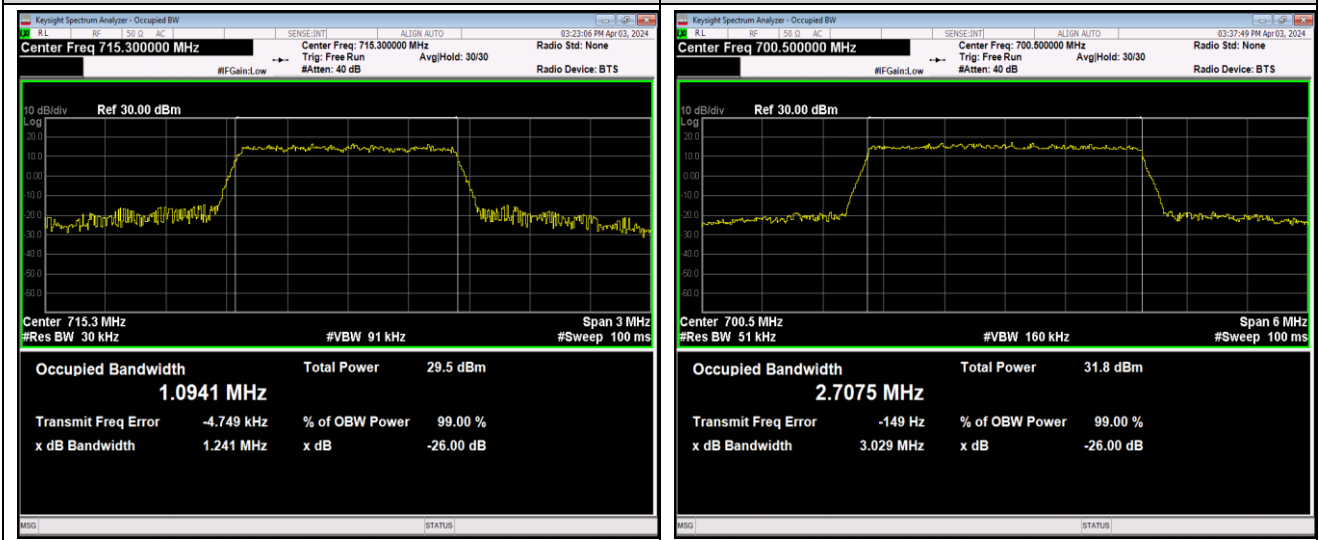

Band12-1.4MHz-16QAM-23017-6RB#0

Band12-1.4MHz-16QAM-23095-6RB#0

Band12-1.4MHz-16QAM-23173-6RB#0

Band12-1.4MHz-64QAM-23017-6RB#0

Band12-1.4MHz-64QAM-23095-6RB#0

Band12-1.4MHz-64QAM-23173-6RB#0

Band12-3MHz-QPSK-23025-15RB#0