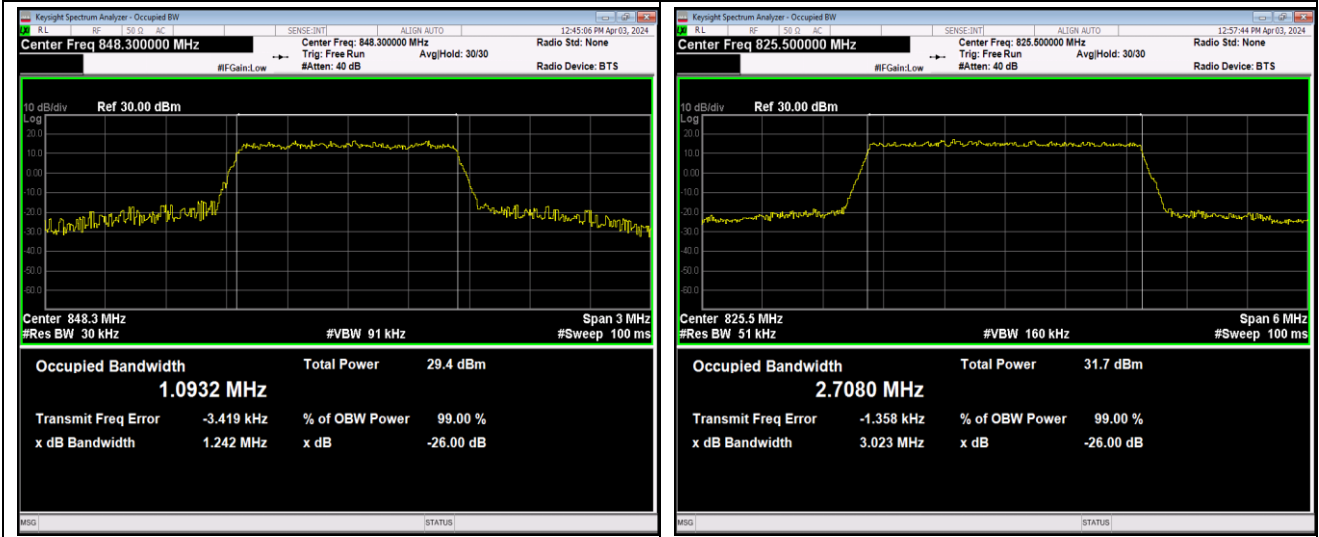

Band5-1.4MHz-64QAM-20643-6RB#0

Band5-3MHz-QPSK-20415-15RB#0

Band5-3MHz-QPSK-20525-15RB#0

Band5-3MHz-QPSK-20635-15RB#0