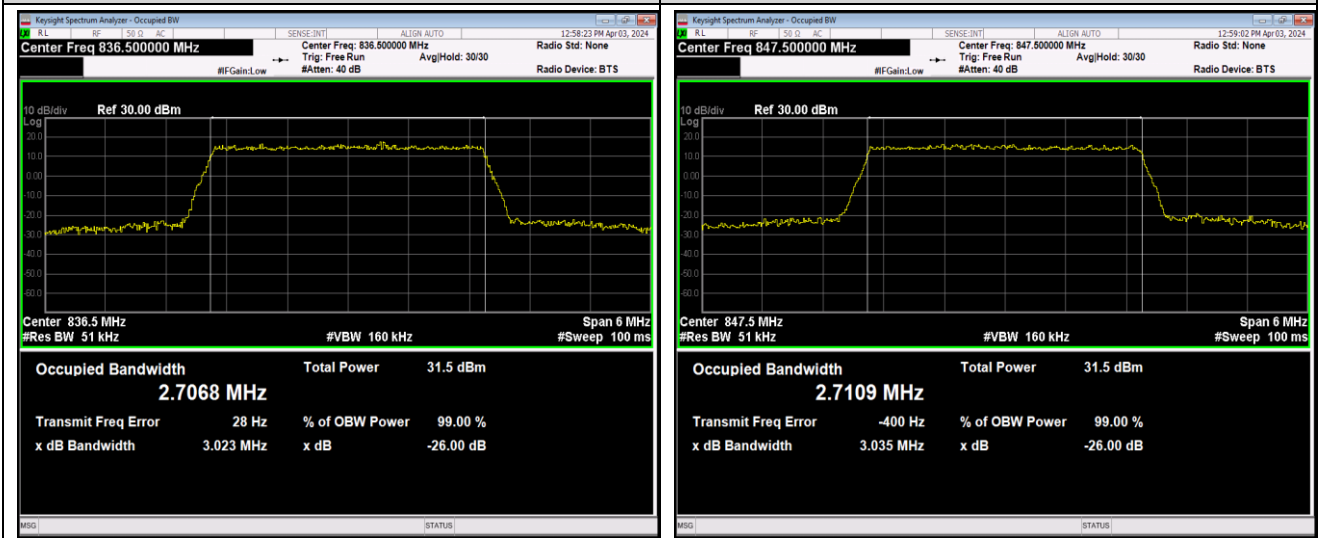

Band5-3MHz-QPSK-20525-15RB#0

Band5-3MHz-QPSK-20635-15RB#0

Band5-3MHz-16QAM-20415-15RB#0

Band5-3MHz-16QAM-20525-15RB#0