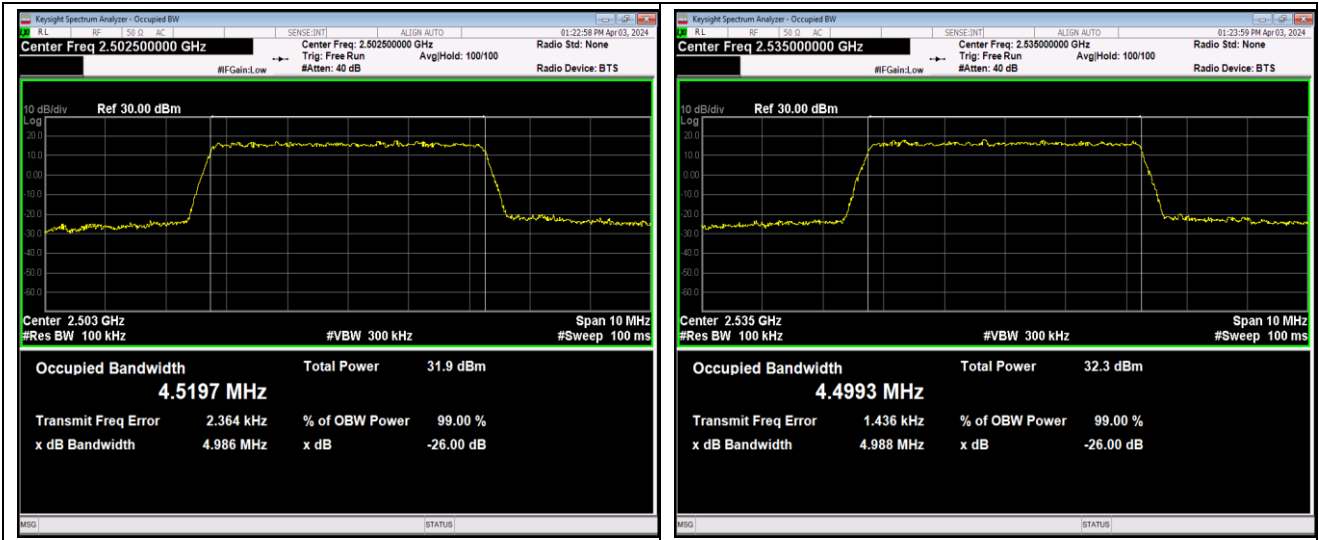

Band5-10MHz-16QAM-20525-50RB#0

Band5-10MHz-16QAM-20600-50RB#0

Band5-10MHz-64QAM-20450-50RB#0

Band5-10MHz-64QAM-20525-50RB#0

Band5-10MHz-64QAM-20600-50RB#0

Band7-5MHz-QPSK-20775-25RB#0

Band7-5MHz-QPSK-21100-25RB#0