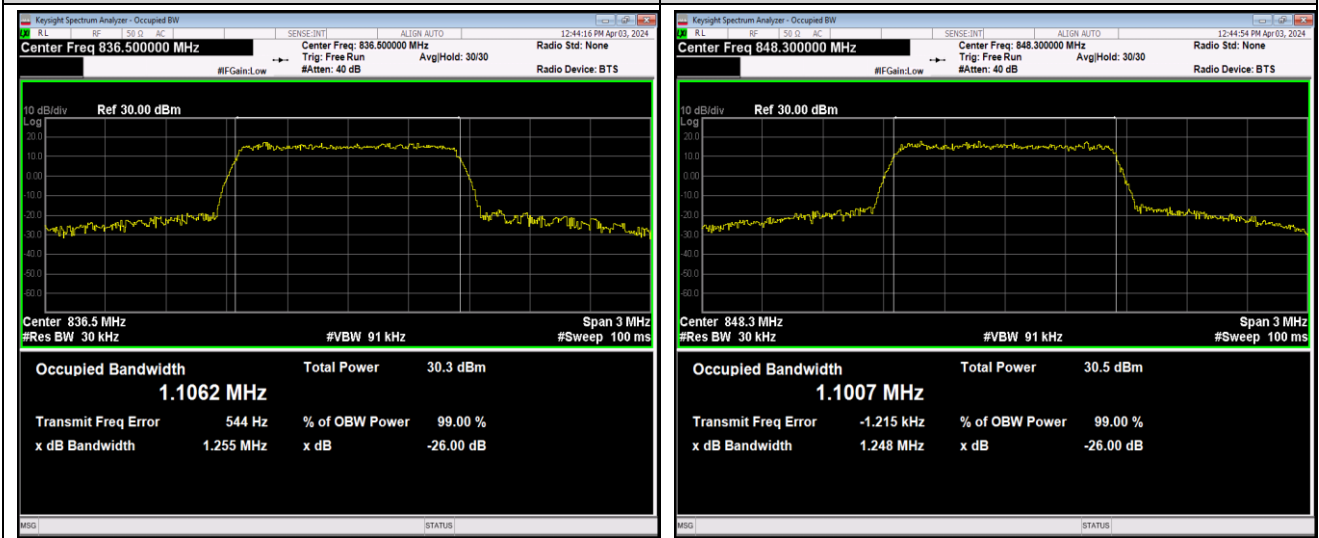

Band5-1.4MHz-QPSK-20643-6RB#0

Band5-1.4MHz-16QAM-20407-6RB#0

Band5-1.4MHz-16QAM-20525-6RB#0

Band5-1.4MHz-16QAM-20643-6RB#0

Band5-1.4MHz-64QAM-20407-6RB#0

Band5-1.4MHz-64QAM-20525-6RB#0

Band5-1.4MHz-64QAM-20643-6RB#0