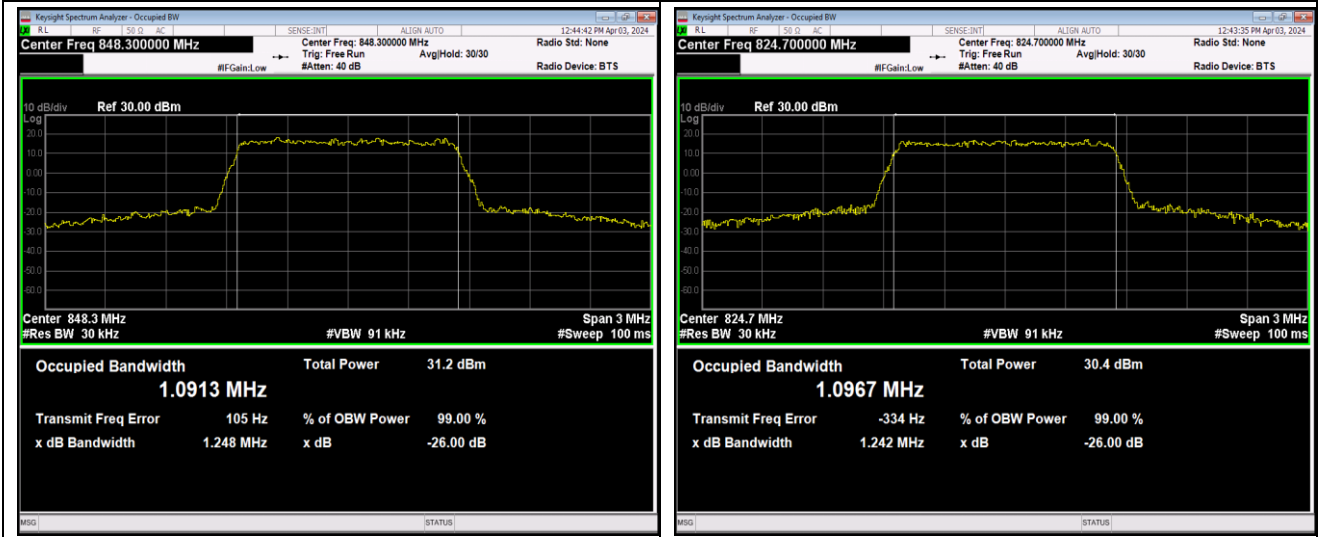

Band5-1.4MHz-QPSK-20643-6RB#0

Band5-1.4MHz-16QAM-20407-6RB#0

Band5-1.4MHz-16QAM-20525-6RB#0

Band5-1.4MHz-16QAM-20643-6RB#0

Band5-1.4MHz-64QAM-20407-6RB#0

Band5-1.4MHz-64QAM-20525-6RB#0

Band5-1.4MHz-64QAM-20643-6RB#0