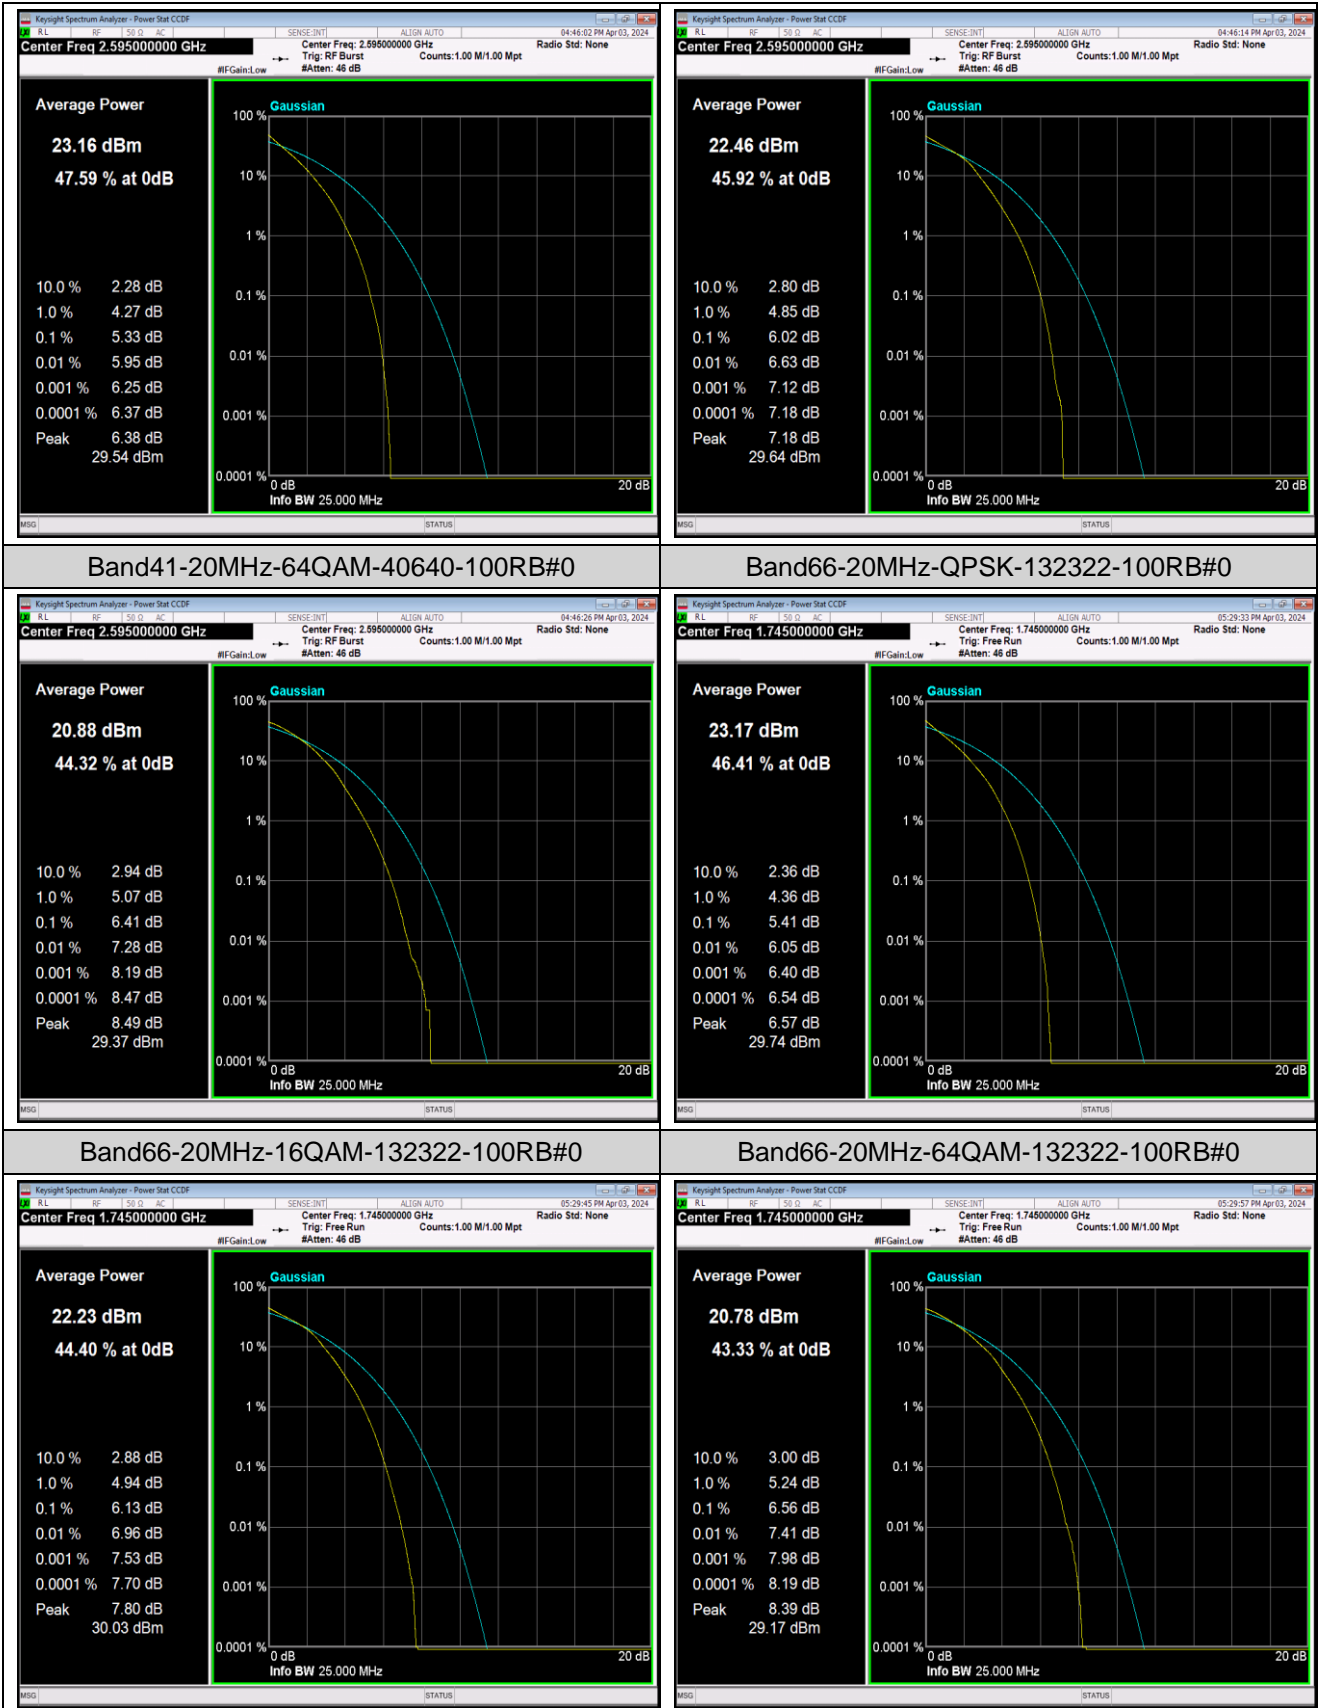

Band41-20MHz-64QAM-40640-100RB#0

Band66-20MHz-QPSK-132322-100RB#0

Band66-20MHz-16QAM-132322-100RB#0

Band66-20MHz-64QAM-132322-100RB#0