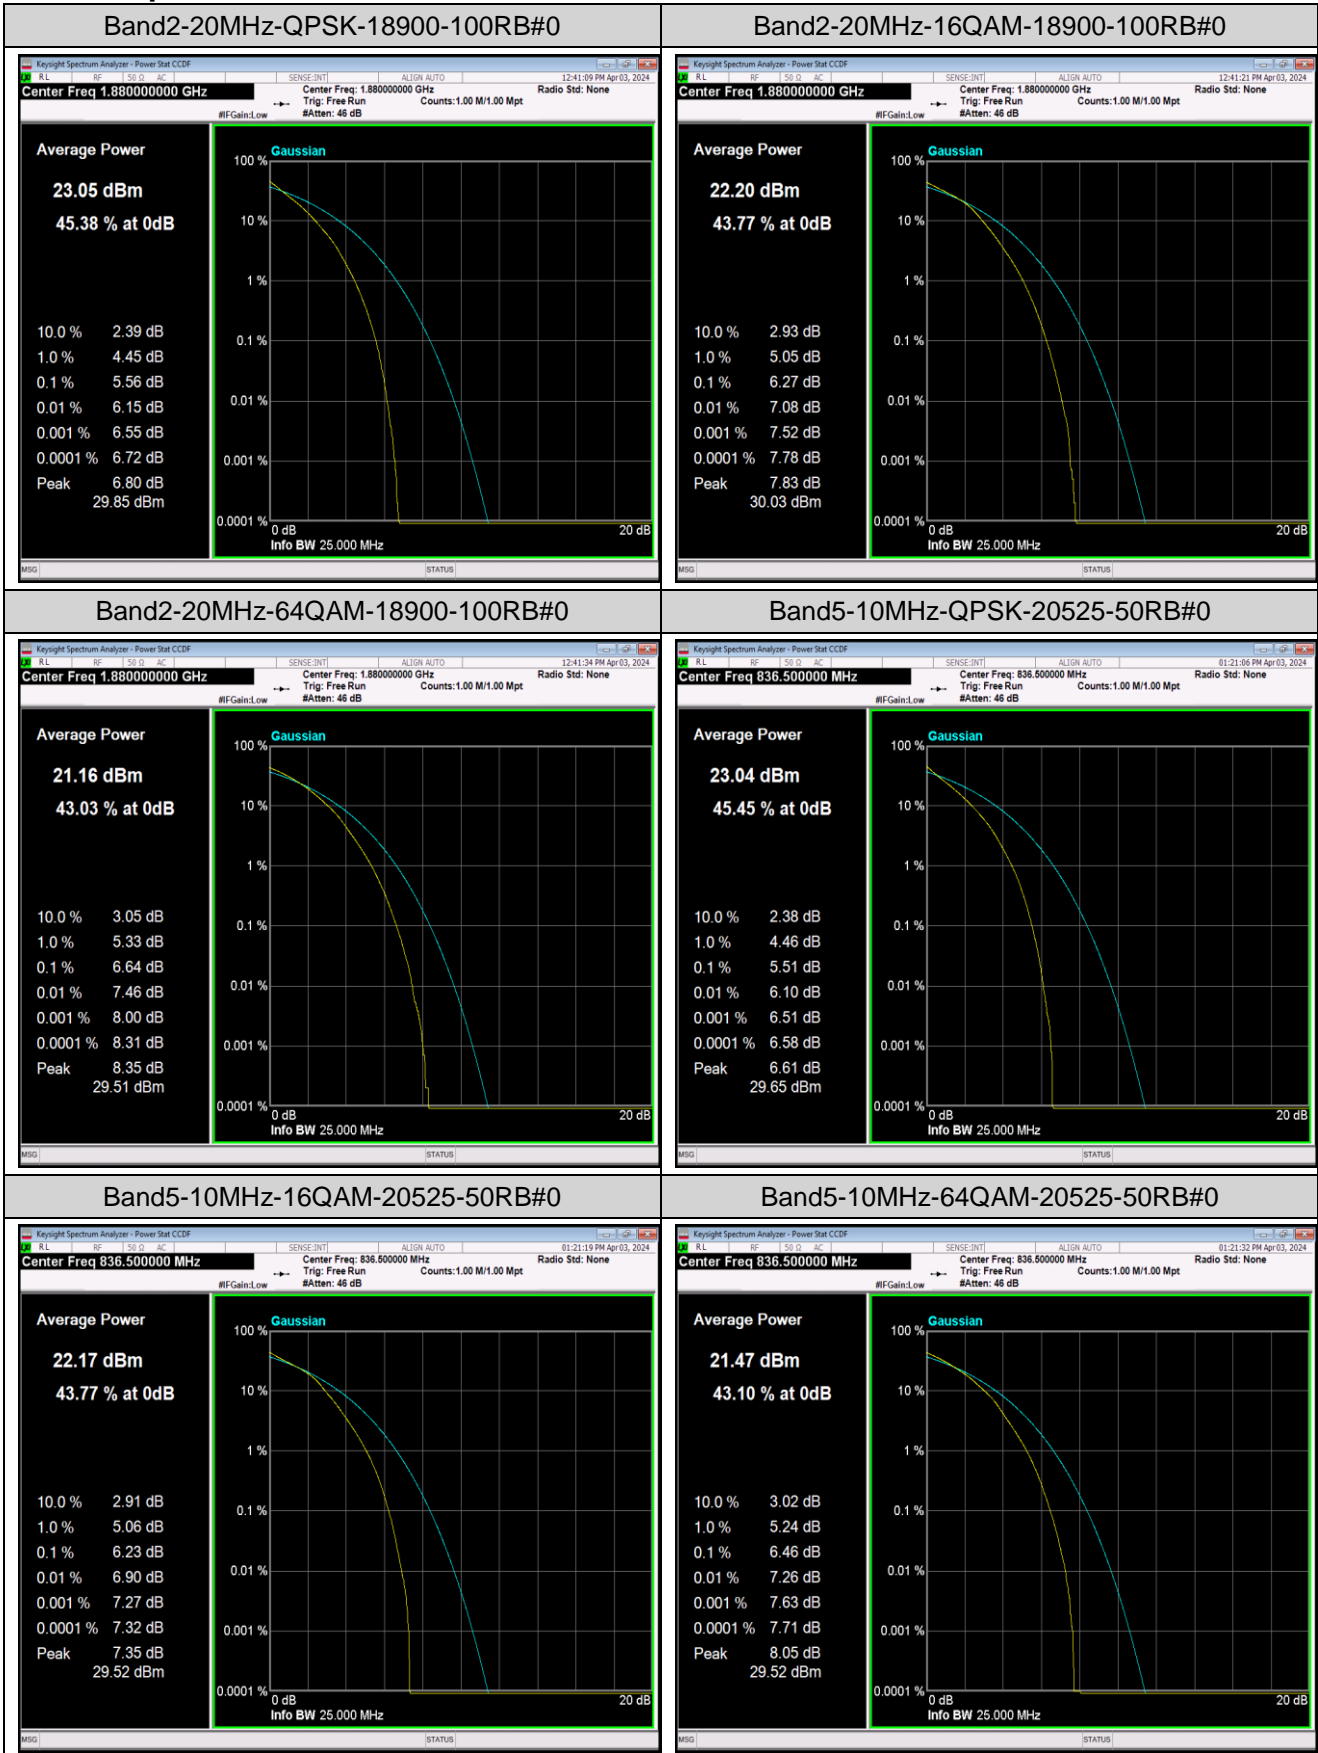

Test Graphs