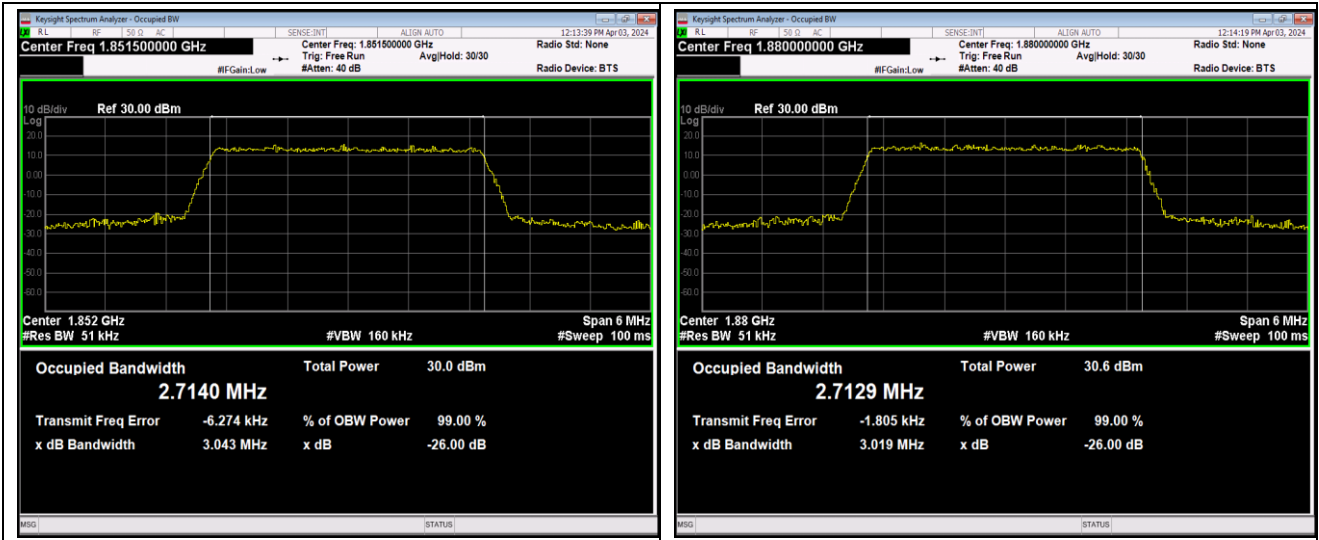

Band2-3MHz-16QAM-19185-15RB#0

Band2-3MHz-64QAM-18615-15RB#0