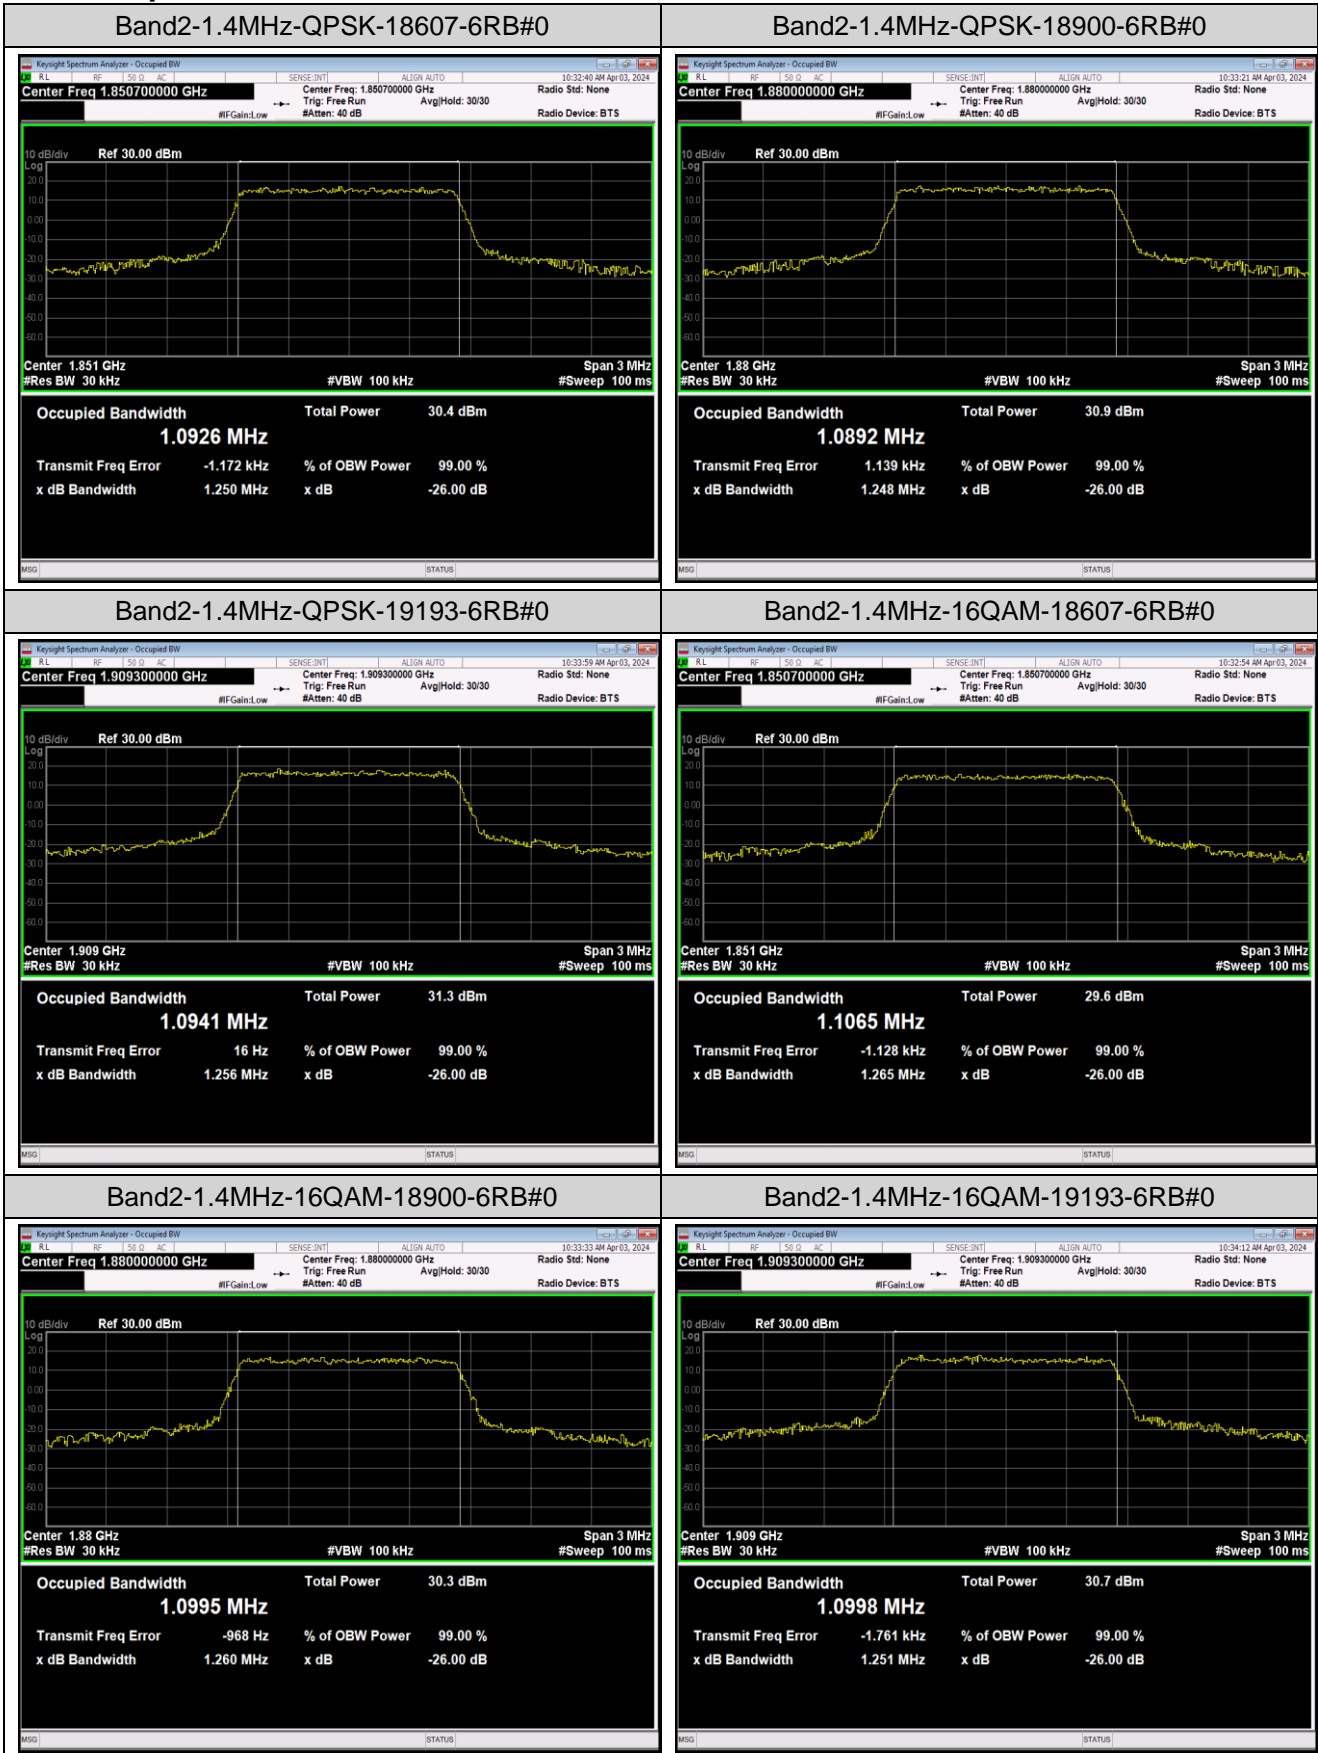

Test Graphs