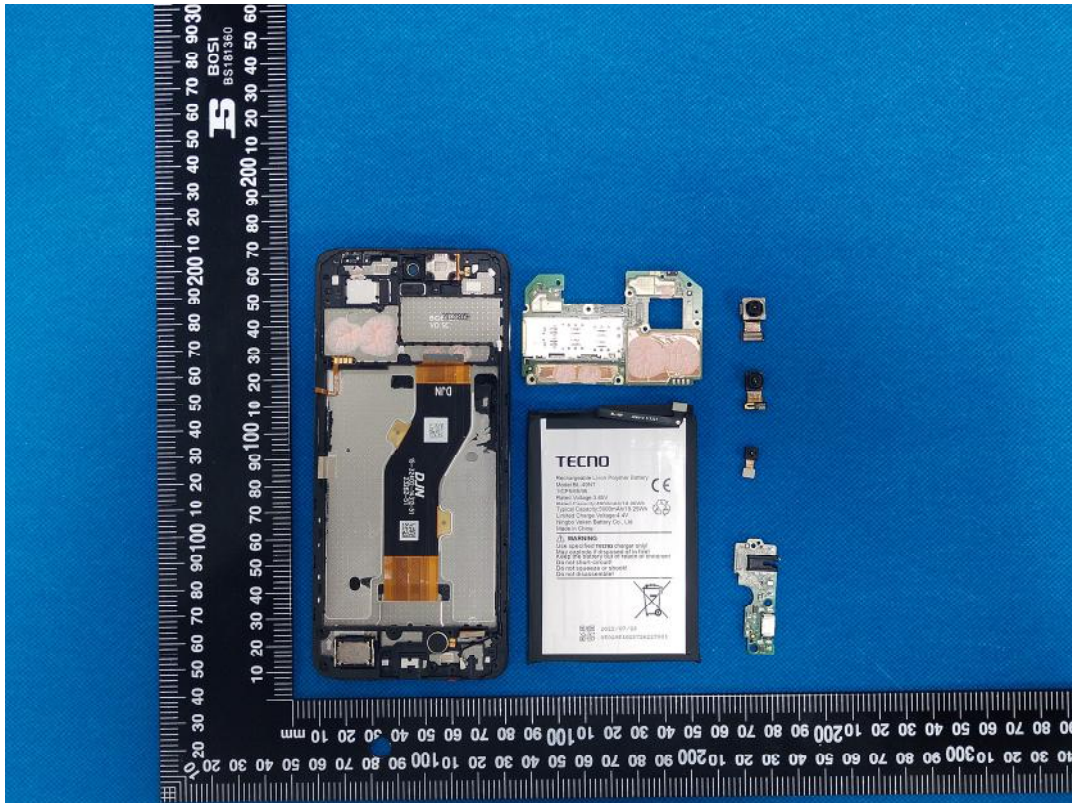

# EUT INTERNAL PHOTOGRAPHS

AUX antenna

2.4Gwifi+BT+BLE+5G wifi +2+3+4G antenna

battery