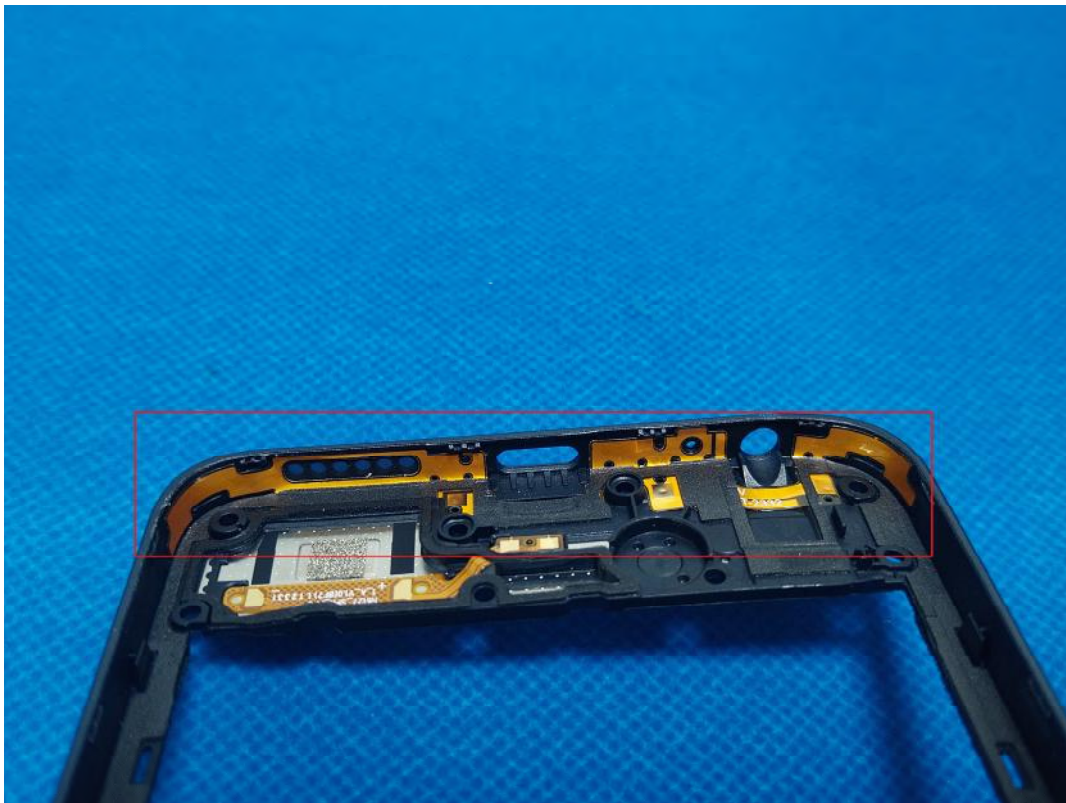

# EUT INTERNAL PHOTOGRAPHS

AUX antenna

2.4Gwifi+BT+BLE+5G wifi +2+3+4G antenna

battery