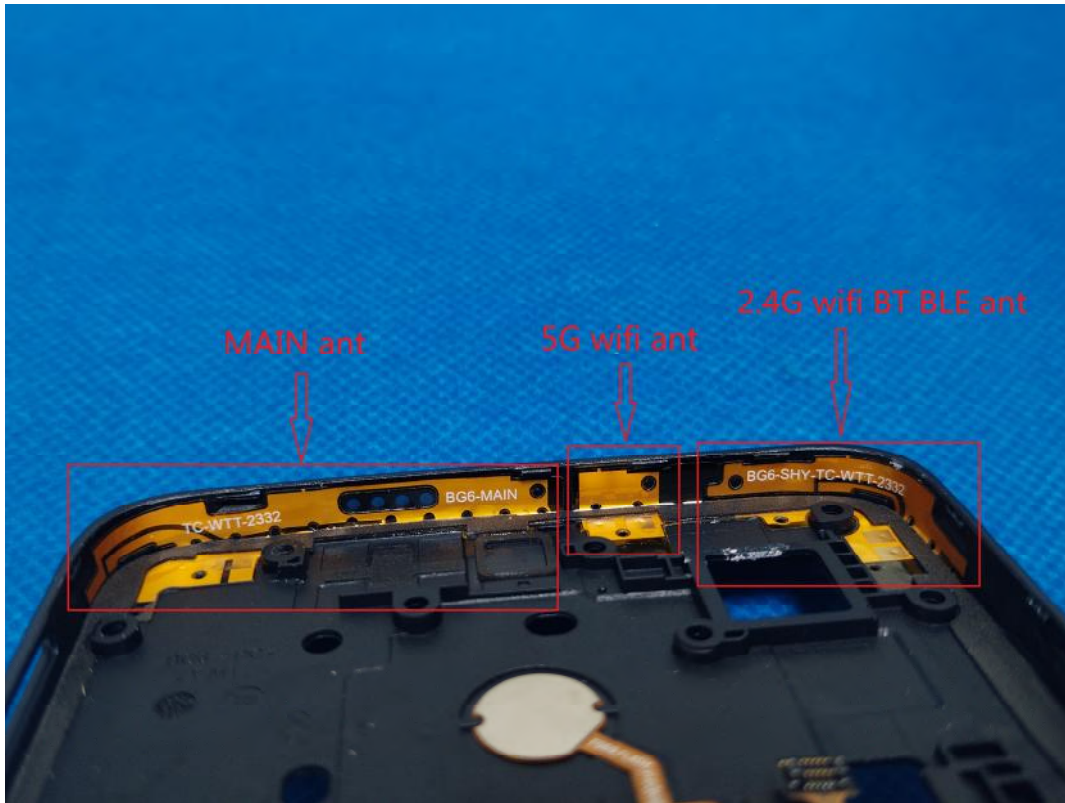

# EUT INTERNAL PHOTOGRAPHS

AUX antenna

2.4Gwifi+BT+BLE+5G wifi +2+3+4G antenna

battery