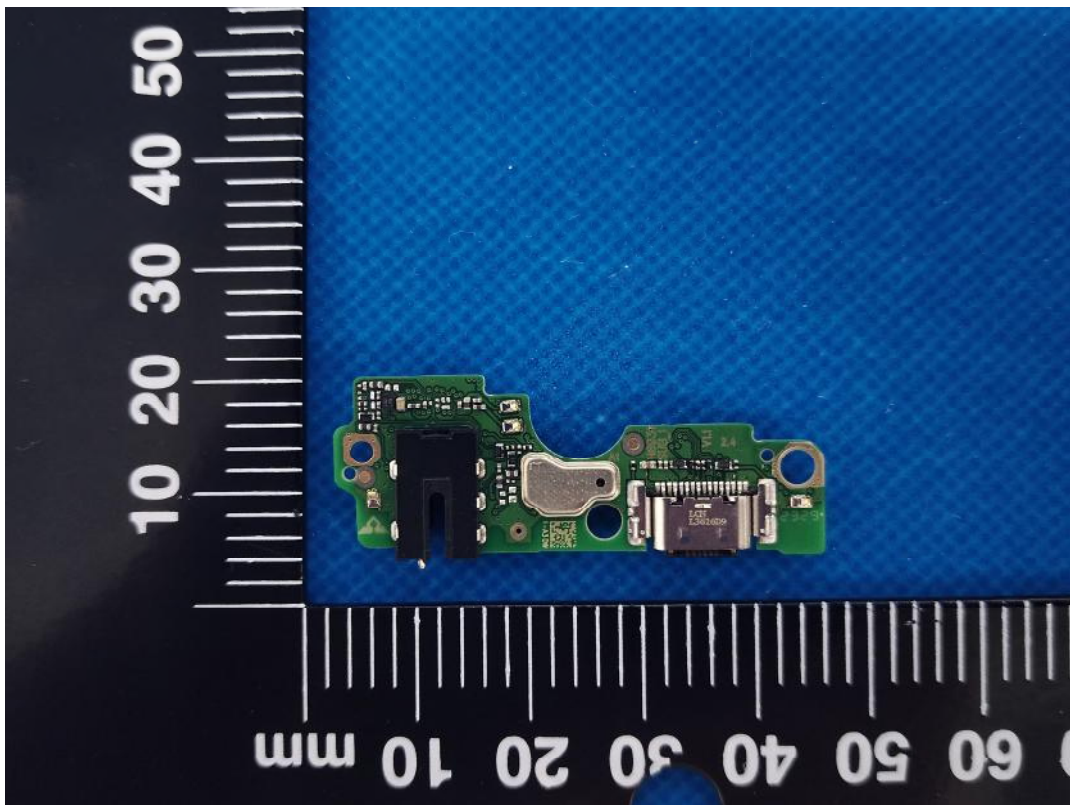

# EUT INTERNAL PHOTOGRAPHS

AUX antenna

2.4Gwifi+BT+BLE+5G wifi +2+3+4G antenna

battery