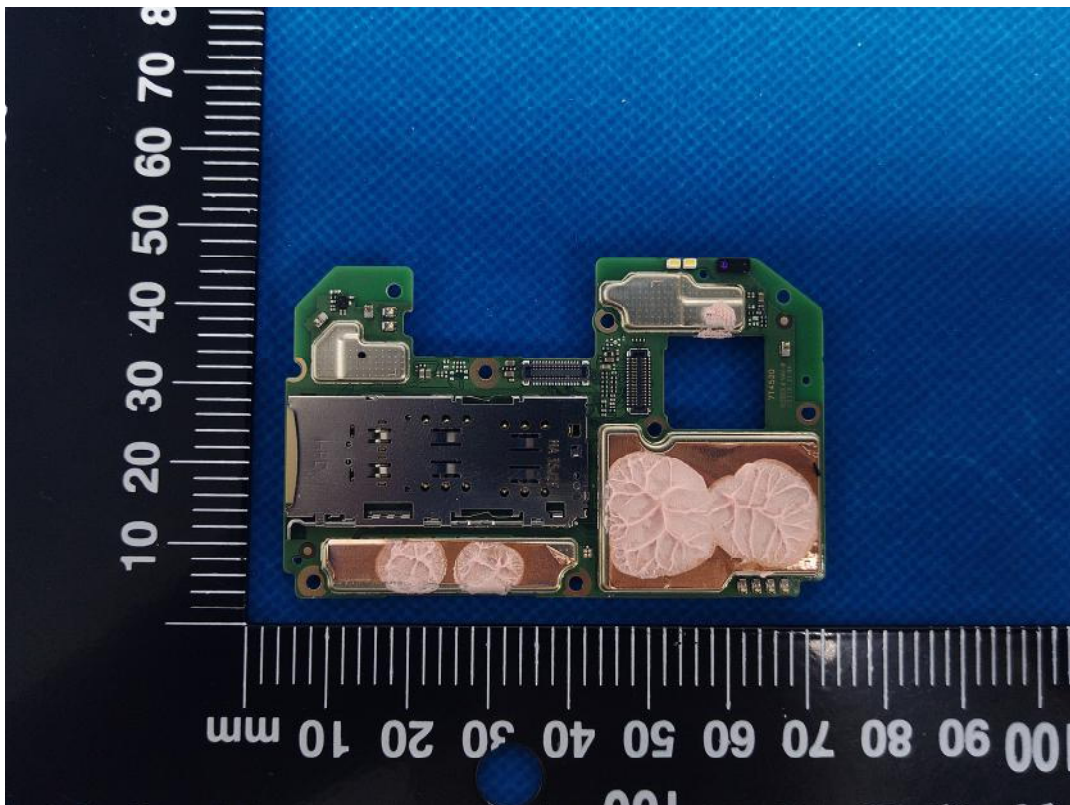

# EUT INTERNAL PHOTOGRAPHS

AUX antenna

2.4Gwifi+BT+BLE+5G wifi +2+3+4G antenna

battery