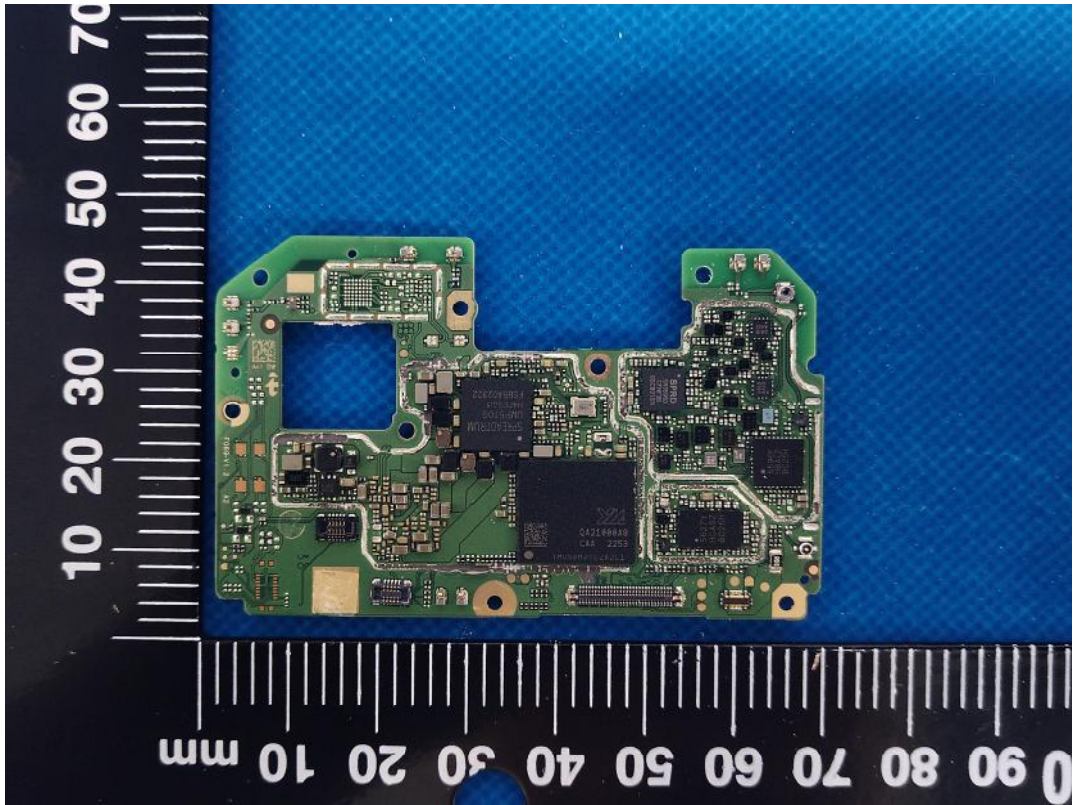

# EUT INTERNAL PHOTOGRAPHS

AUX antenna

2.4Gwifi+BT+BLE+5G wifi +2+3+4G antenna

battery