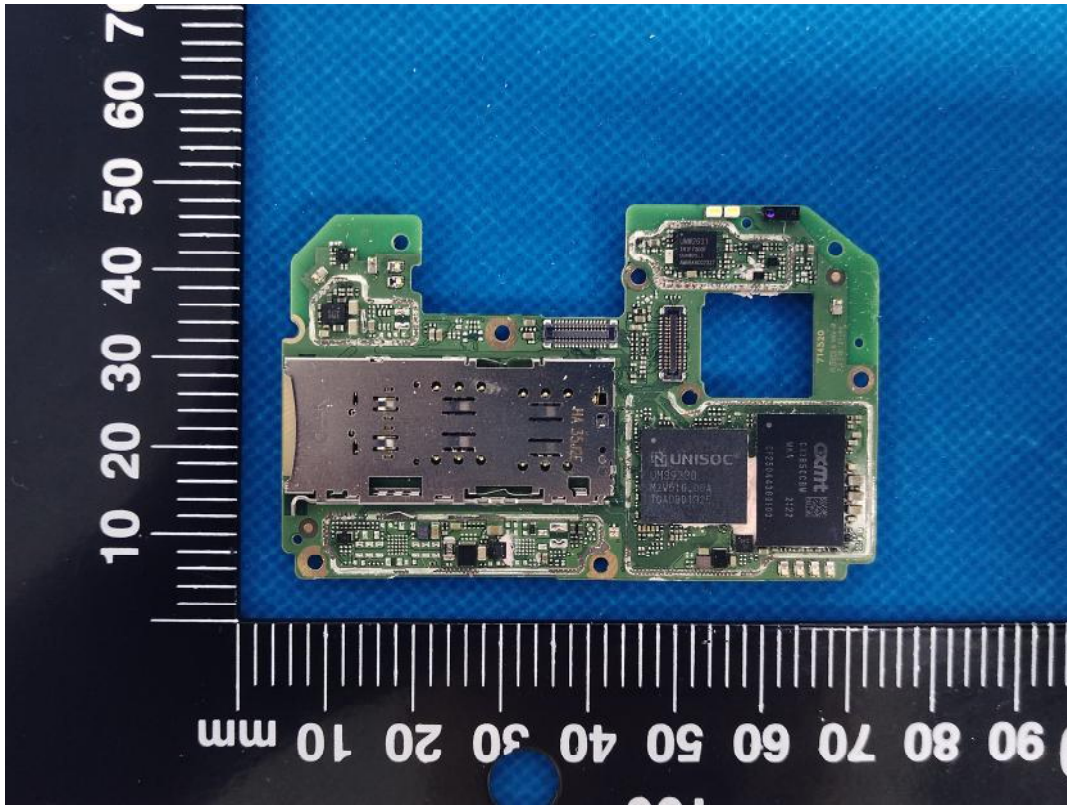

# EUT INTERNAL PHOTOGRAPHS

AUX antenna

2.4Gwifi+BT+BLE+5G wifi +2+3+4G antenna

battery