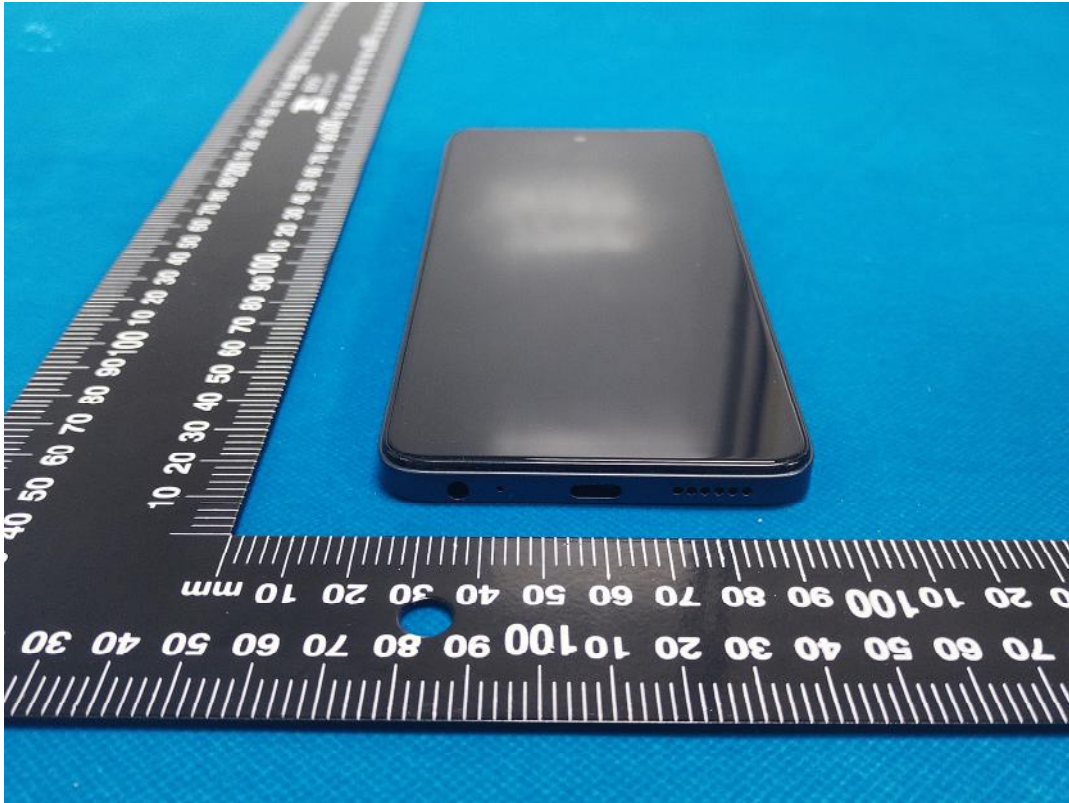

EUT EXTERNAL PHOTOGRAPHS

adapter