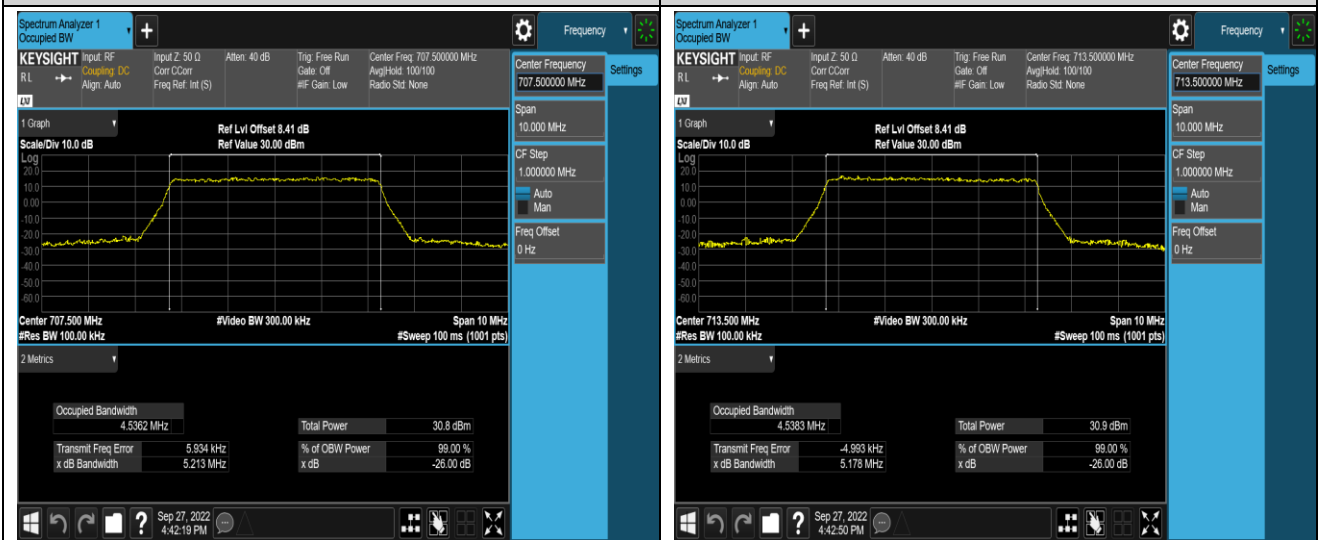

Band12-5MHz-QPSK-23155-25RB#0

Band12-5MHz-16QAM-23035-25RB#0

Band12-5MHz-16QAM-23095-25RB#0

Band12-5MHz-16QAM-23155-25RB#0

Band12-10MHz-QPSK-23060-50RB#0

Band12-10MHz-QPSK-23095-50RB#0

Band12-10MHz-QPSK-23130-50RB#0