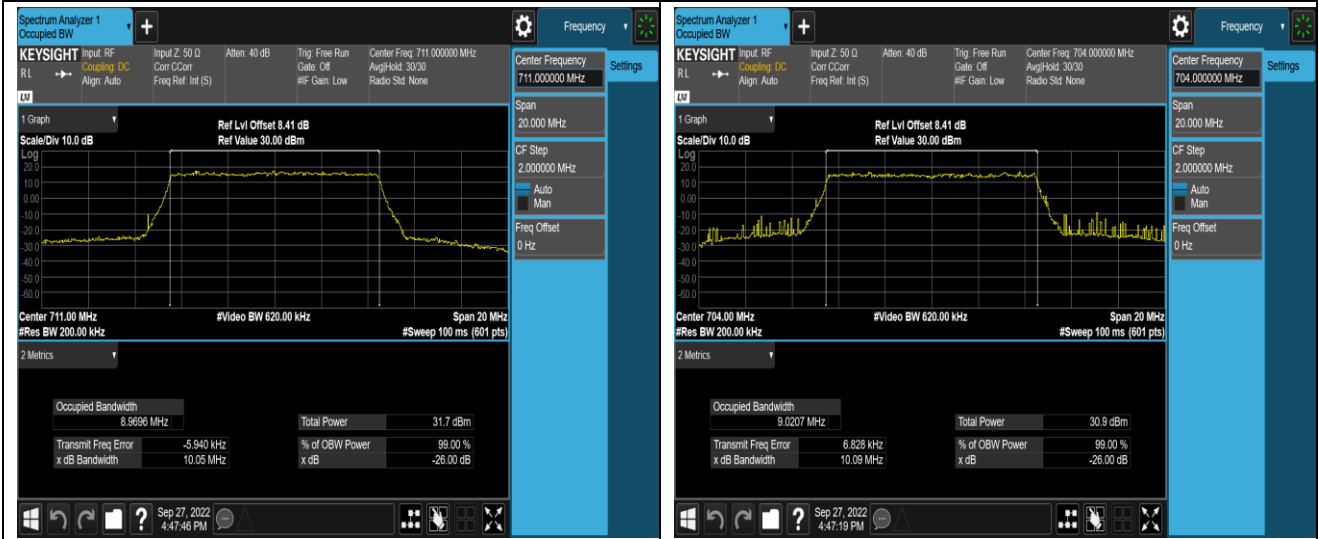

Band12-10MHz-QPSK-23130-50RB#0

Band12-10MHz-16QAM-23130-50RB#0

Band12-10MHz-16QAM-23060-50RB#0

Band12-10MHz-16QAM-23095-50RB#0