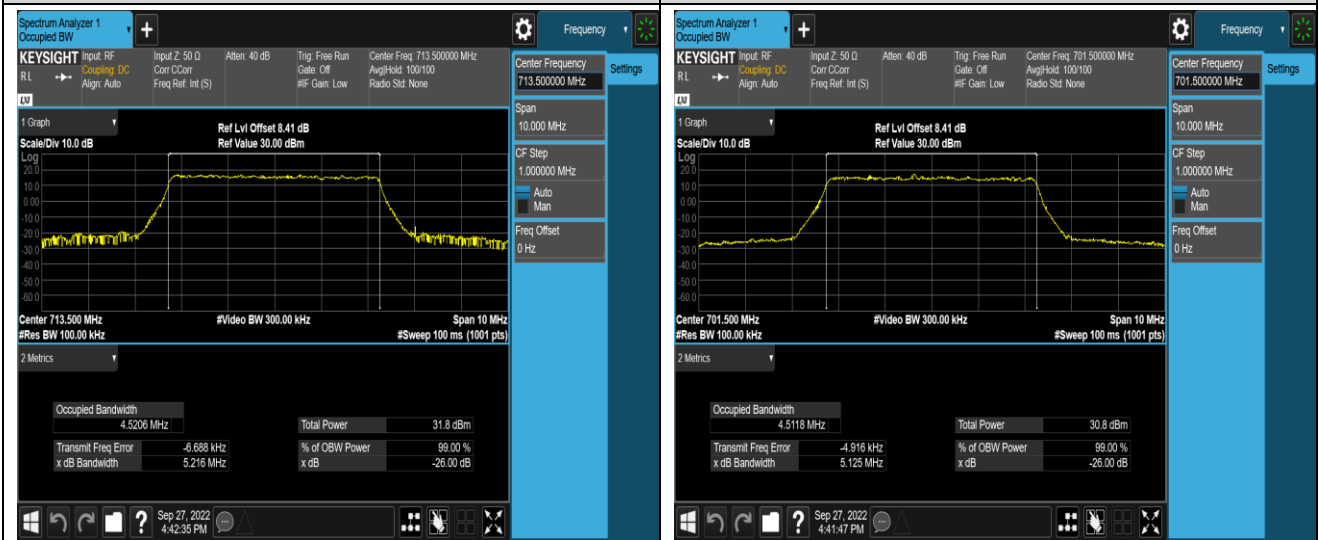

Band12-5MHz-QPSK-23155-25RB#0

Band12-5MHz-16QAM-23035-25RB#0

Band12-5MHz-16QAM-23095-25RB#0

Band12-5MHz-16QAM-23155-25RB#0

Band12-10MHz-QPSK-23060-50RB#0

Band12-10MHz-QPSK-23095-50RB#0

Band12-10MHz-QPSK-23130-50RB#0