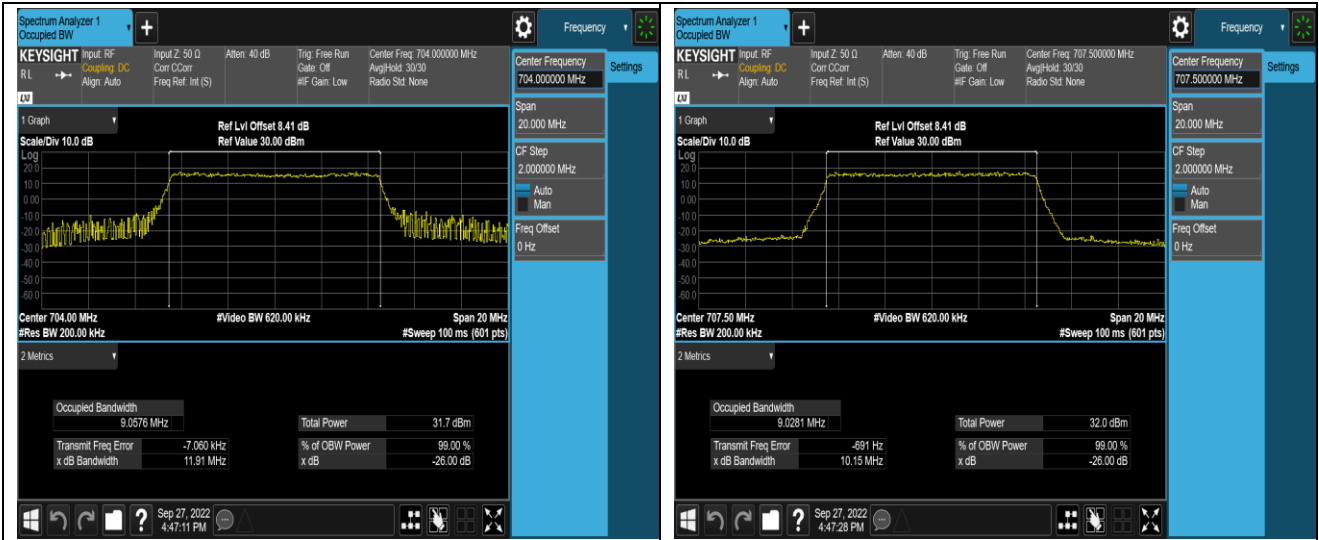

Band12-5MHz-QPSK-23155-25RB#0

Band12-5MHz-16QAM-23035-25RB#0

Band12-5MHz-16QAM-23095-25RB#0

Band12-5MHz-16QAM-23155-25RB#0

Band12-10MHz-QPSK-23060-50RB#0

Band12-10MHz-QPSK-23095-50RB#0

Band12-10MHz-QPSK-23130-50RB#0