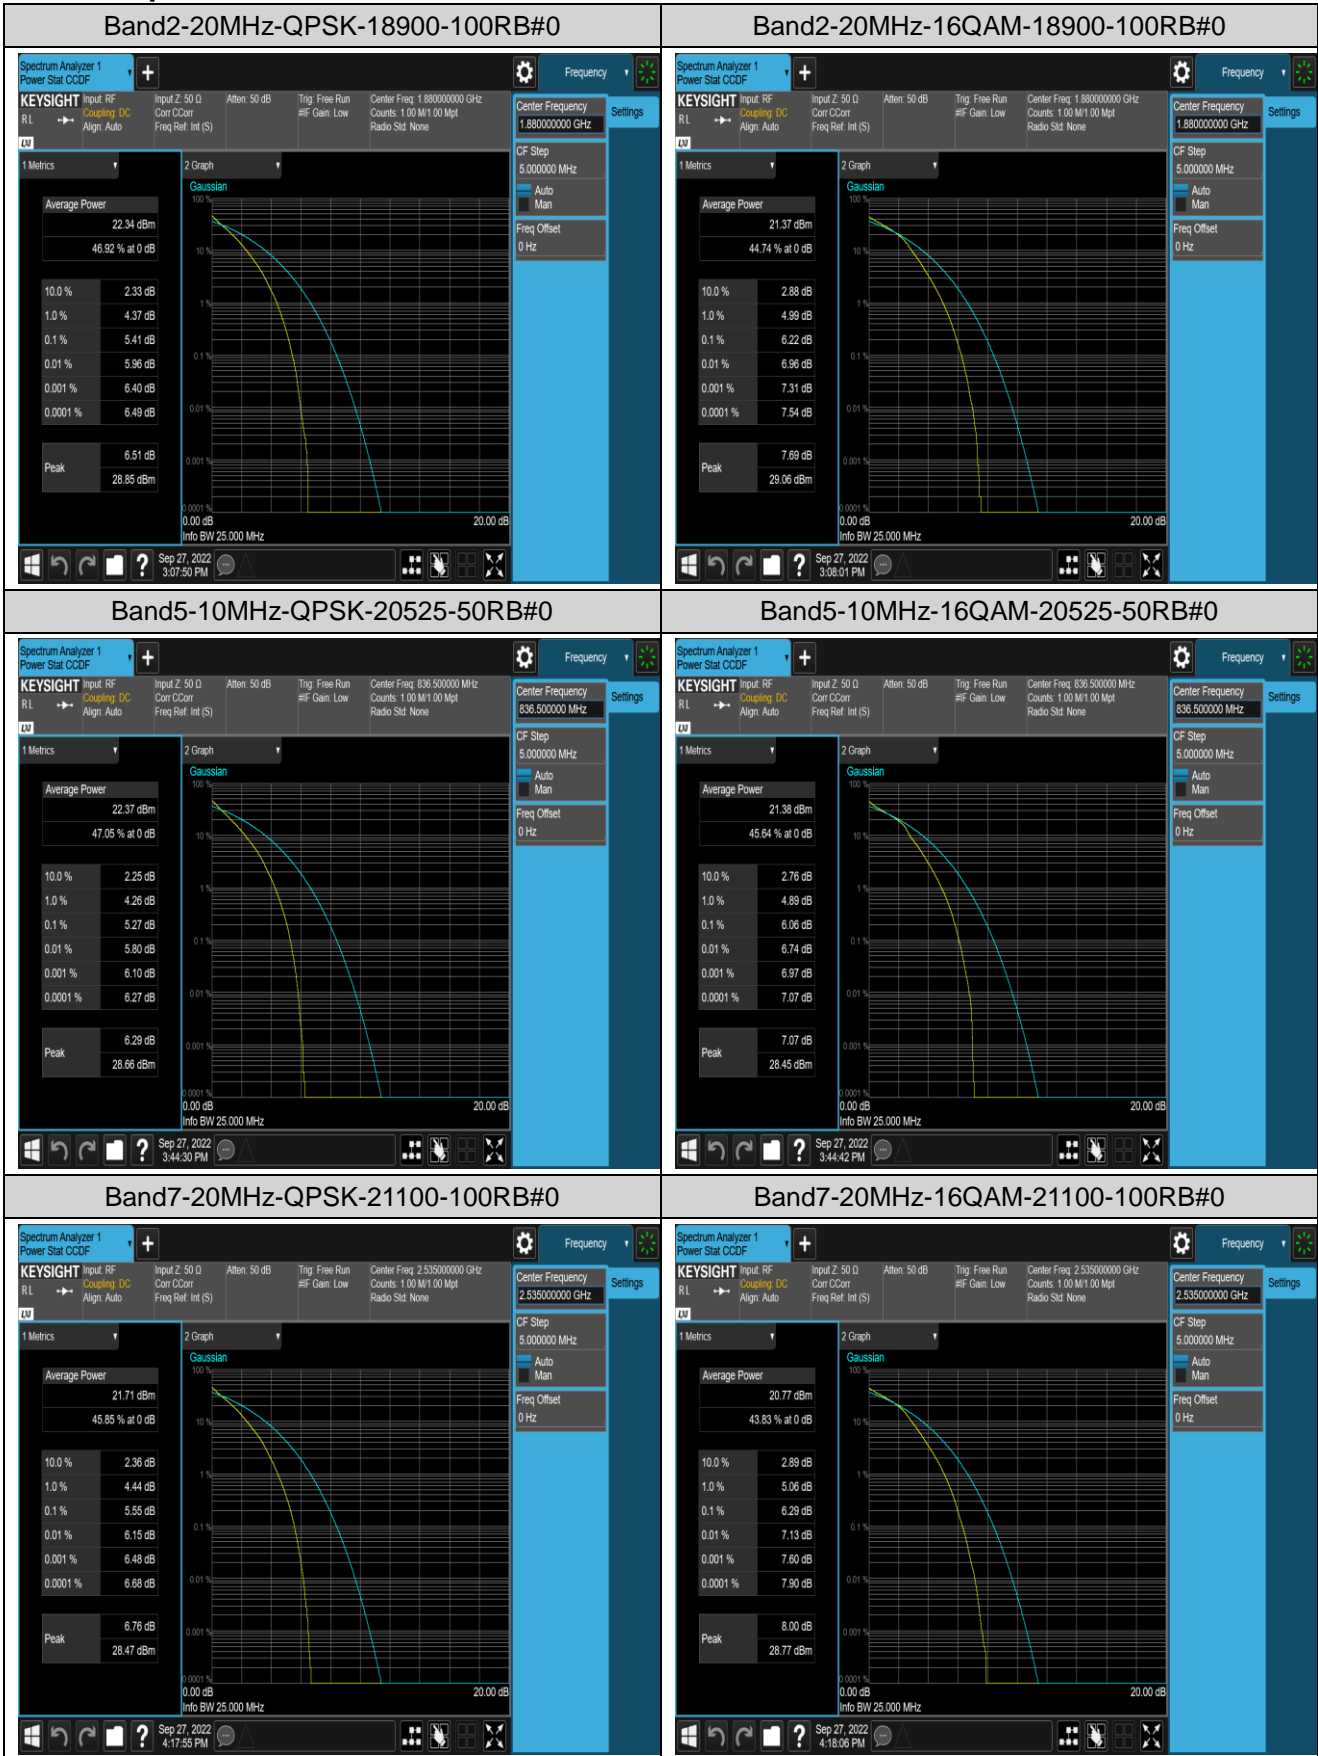

Test Graphs