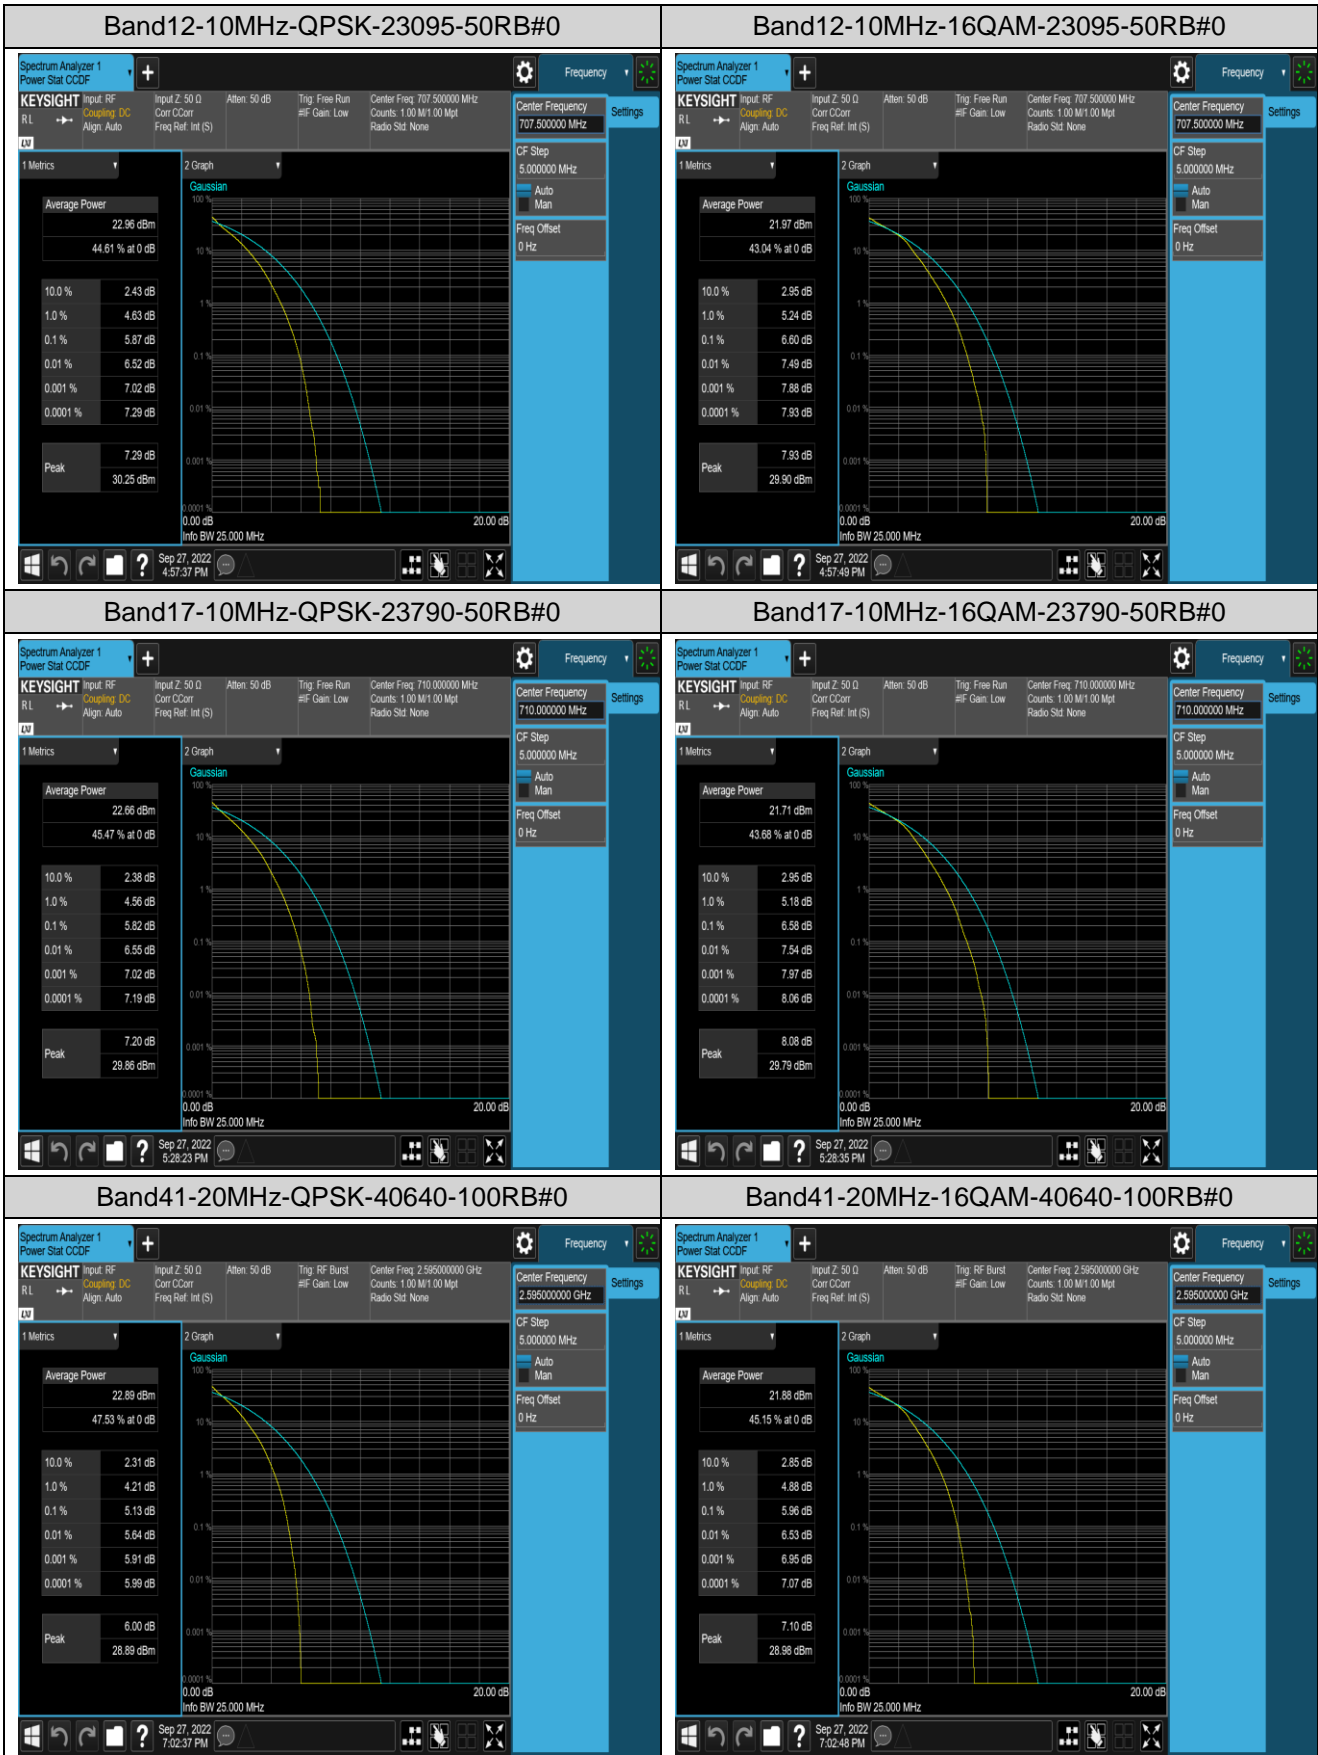

## Appendix C: 26dB Bandwidth and Occupied Bandwidth