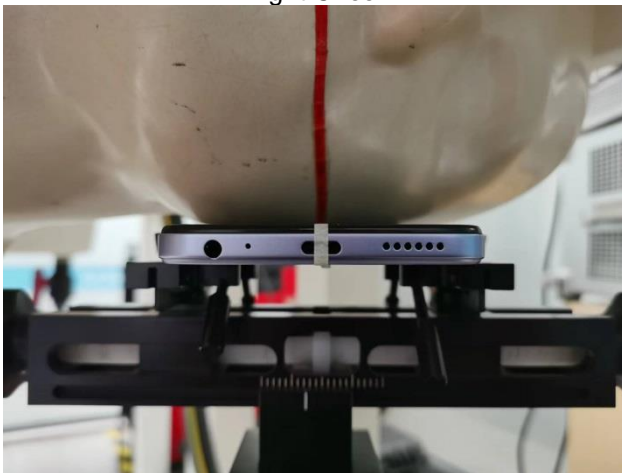

### SAR Test Setup Photos

#### Head

Right Cheek

Right Tilted

Left Cheek

Left Tilted

#### Body

Front side (10mm)

Back side(10mm)

Right side(10mm)

Left side(10mm)

Top side(10mm)