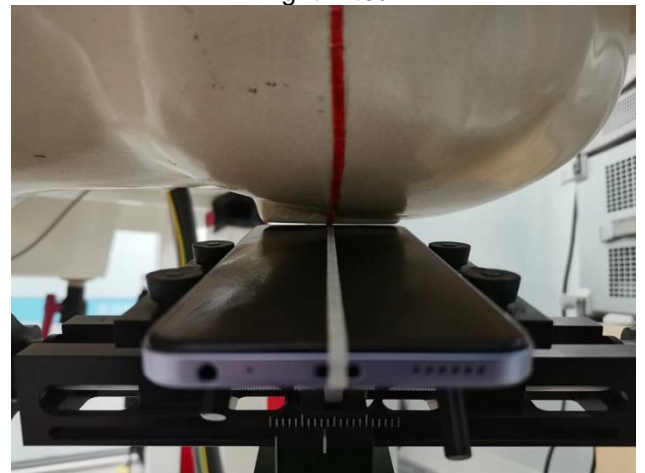

### SAR Test Setup Photos

#### Head

Right Cheek

Right Tilted

Left Cheek

Left Tilted

#### Body

Front side (10mm)

Back side(10mm)

Right side(10mm)

Left side(10mm)

Top side(10mm)