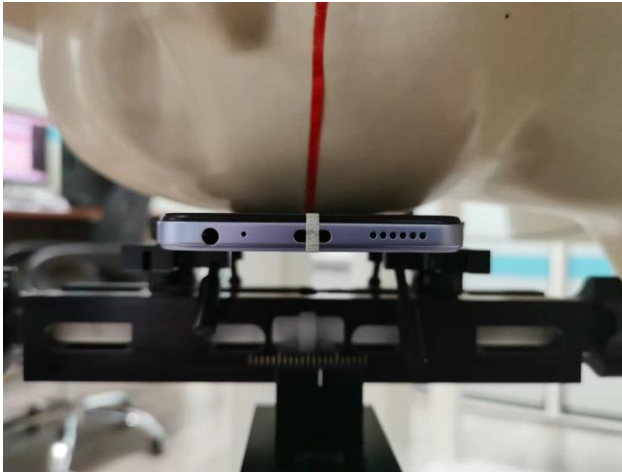

## EUT Antenna Locations

### SAR Test Setup Photos

#### Head

Right Cheek

Right Tilted

Left Cheek

Left Tilted

#### Body

Front side (10mm)

Back side(10mm)

Right side(10mm)

Left side(10mm)

Top side(10mm)