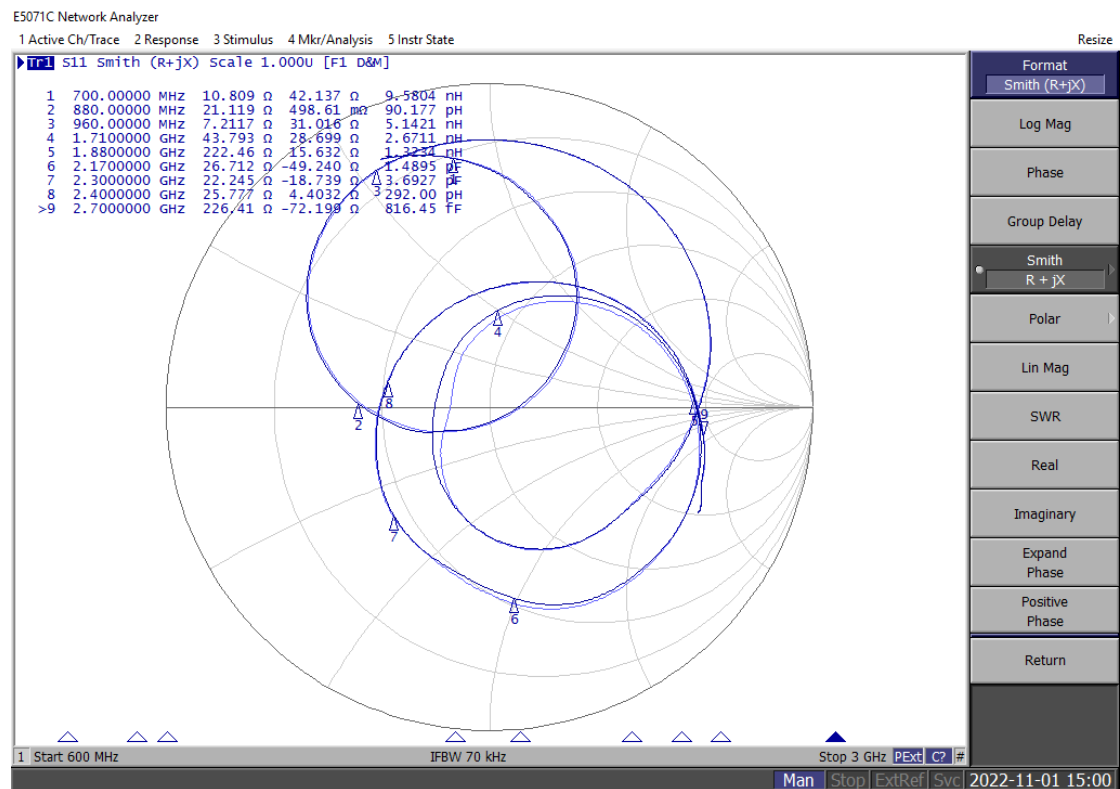

WCDMAB1/B5/B8;

LTEB1/B3/B5/B8/B38/B40/B41;

VSWR:

RL:

SMITH:

Max gain of main antenna:

GSM850/WCDMA5/ LTE B5: -0.3dbi;

GSM900/WCDMA8/LTE B8:1dbi;

LTE B12: -2.5dbi;

LTE B17: -2.5dbi;

LTE B20:-0.3dbi;

LTE B28:-1.8dbi;

LTE B66:-1dbi;

WCDMA1/ LTE B1:-1dbi;

WCDMA 2/ LTE B2:-0.75dbi;

WCDMA 4/ LTE B4:-1dbi;

Resize

RL:

E5071C Network Analyzer

1 Active Ch/Trace 2 Response 3 Stimulus 4 Mkr/Analysis 5 Instr State

Resize

SMITH:

Max gain of div antenna:

WCDMA 2/ LTE B2:-4dbi;