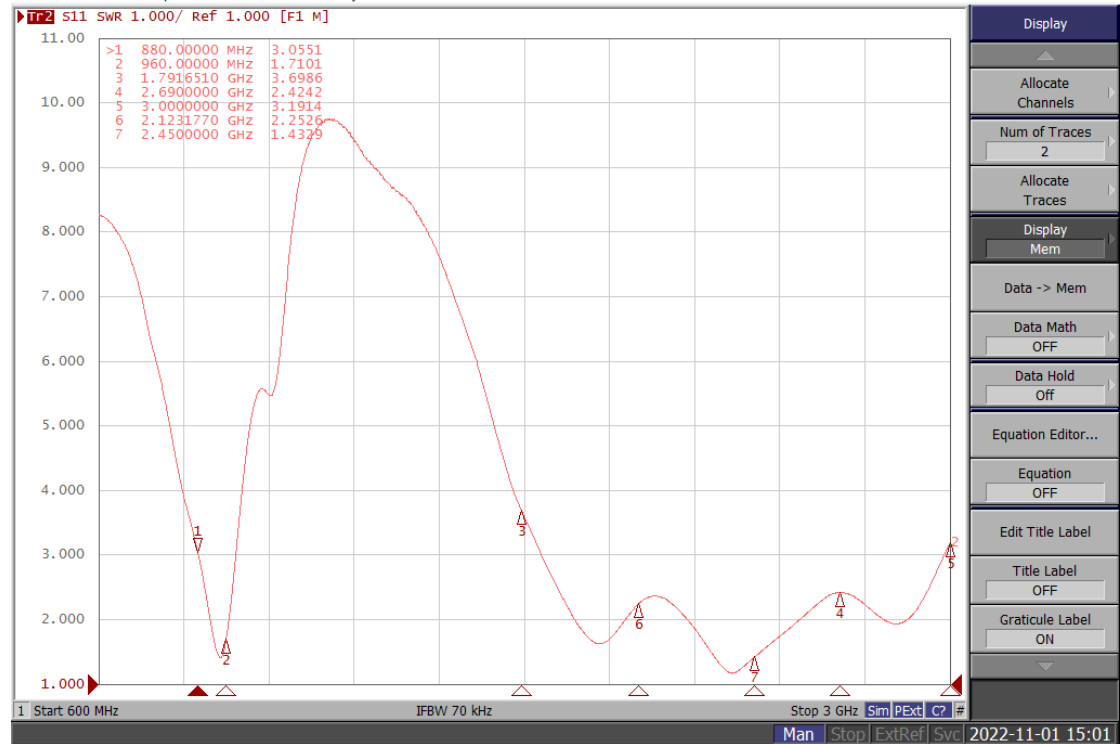

LTE B12: -2.5dbi;

LTE B17: -2.5dbi;

LTE B20:-0.3dbi;

LTE B28:-1.8dbi;

LTE B66:-1dbi;

WCDMA1/ LTE B1:-1dbi;

WCDMA 2/ LTE B2:-0.75dbi;

WCDMA 4/ LTE B4:-1dbi;

DCS1800/ LTE B3:-1dbi;

PCS1900:-0.75dbi;

LTEB7:2.5dbi; LTE B38:2.5dbi ; LTE B40:-1dbi ; LTE B41:2.5dbi;

2.DIV Antenna

VSWR:

E5071C Network Analyzer

1 Active Ch/Trace 2 Response 3 Stimulus 4 Mkr/Analysis 5 Instr State

Resize

RL:

E5071C Network Analyzer

1 Active Ch/Trace 2 Response 3 Stimulus 4 Mkr/Analysis 5 Instr State

Resize

SMITH:

Max gain of div antenna:

WCDMA 2/ LTE B2:-4dbi;