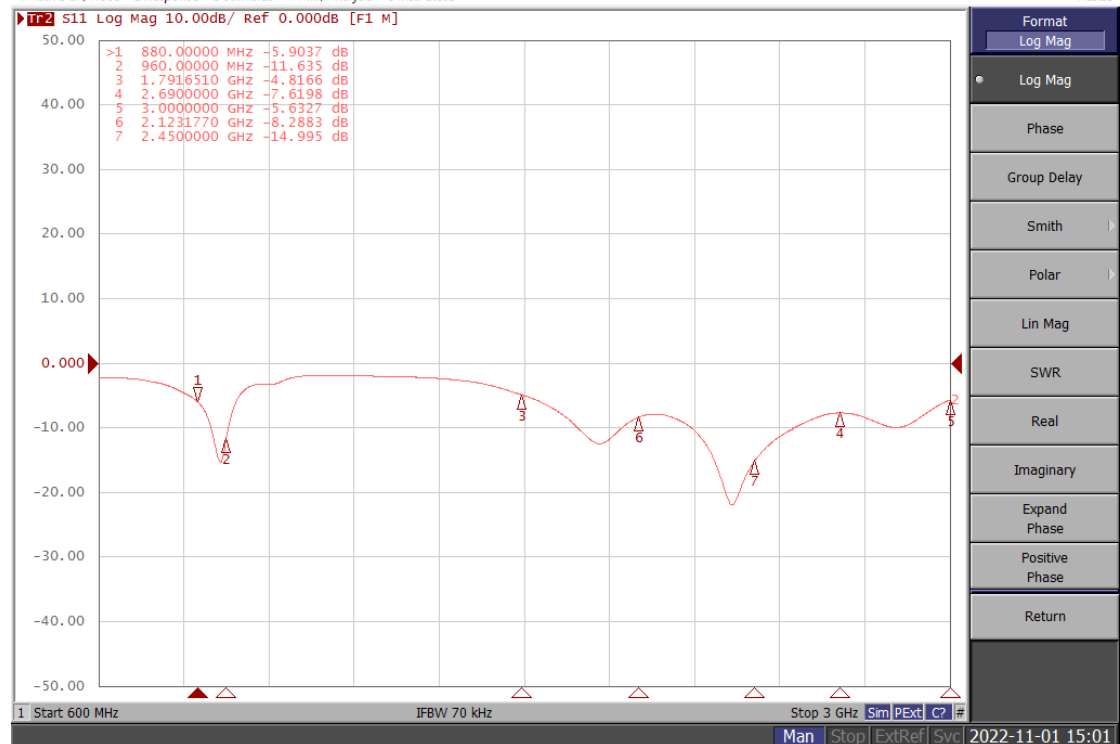

DCS1800/ LTE B3:-1dbi;

PCS1900:-0.75dbi;

LTEB7:2.5dbi; LTE B38:2.5dbi ; LTE B40:-1dbi ; LTE B41:2.5dbi;

2.DIV Antenna

VSWR:

E5071C Network Analyzer

1 Active Ch/Trace 2 Response 3 Stimulus 4 Mkr/Analysis 5 Instr State

Resize

RL:

E5071C Network Analyzer

1 Active Ch/Trace 2 Response 3 Stimulus 4 Mkr/Analysis 5 Instr State

Resize

SMITH:

Max gain of div antenna:

WCDMA 2/ LTE B2:-4dbi;

WCDMA 4/ LTE B4:-4dbi;

WCDMA B5/ LTE B5:0dbi;

WCDMA B8/ LTE B8:0dbi;

LTE B12:0dbi;

LTE B17:0dbi;

LTE B20:0.2dbi;

LTE B28:0.5dbi;

LTE B66:-1.5dbi;