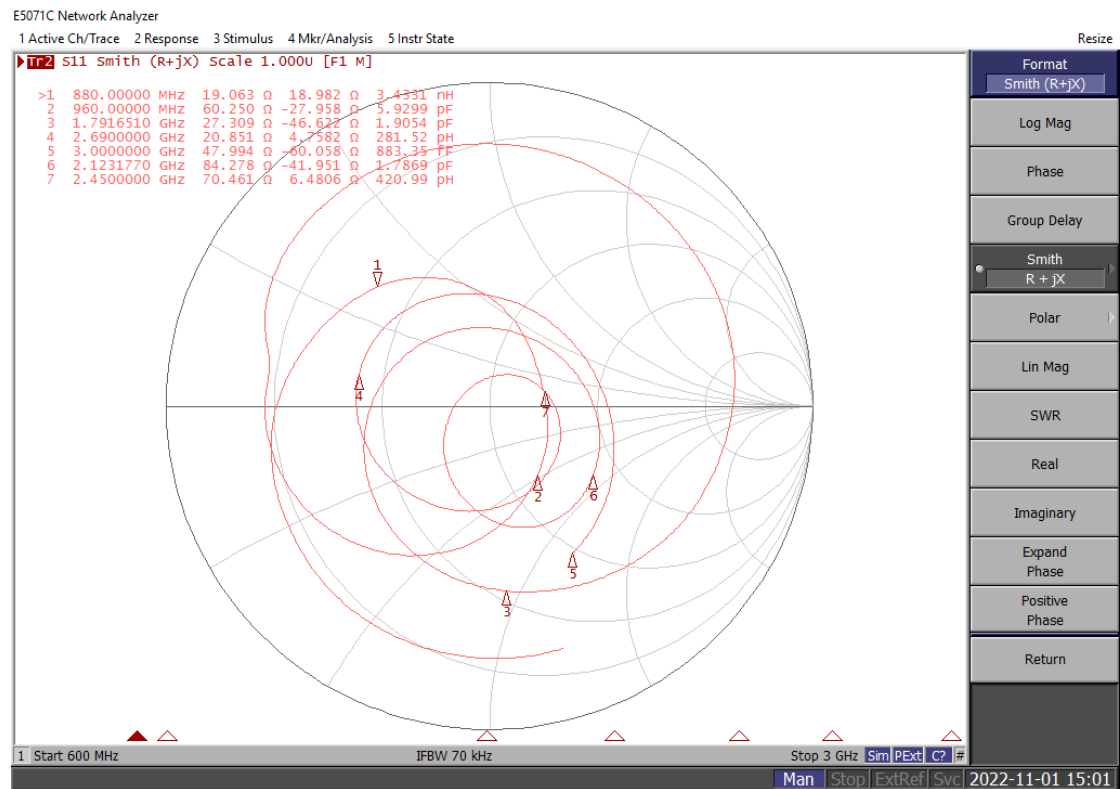

DCS1800/ LTE B3:-1dbi;

PCS1900:-0.75dbi;

LTEB7:2.5dbi; LTE B38:2.5dbi ; LTE B40:-1dbi ; LTE B41:2.5dbi;

2.DIV Antenna

VSWR:

E5071C Network Analyzer

1 Active Ch/Trace 2 Response 3 Stimulus 4 Mkr/Analysis 5 Instr State

Resize

RL:

E5071C Network Analyzer

1 Active Ch/Trace 2 Response 3 Stimulus 4 Mkr/Analysis 5 Instr State

Resize

SMITH:

Max gain of div antenna:

WCDMA 2/ LTE B2:-4dbi;

WCDMA 4/ LTE B4:-4dbi;

WCDMA B5/ LTE B5:0dbi;

WCDMA B8/ LTE B8:0dbi;

LTE B12:0dbi;

LTE B17:0dbi;

LTE B20:0.2dbi;

LTE B28:0.5dbi;

LTE B66:-1.5dbi;