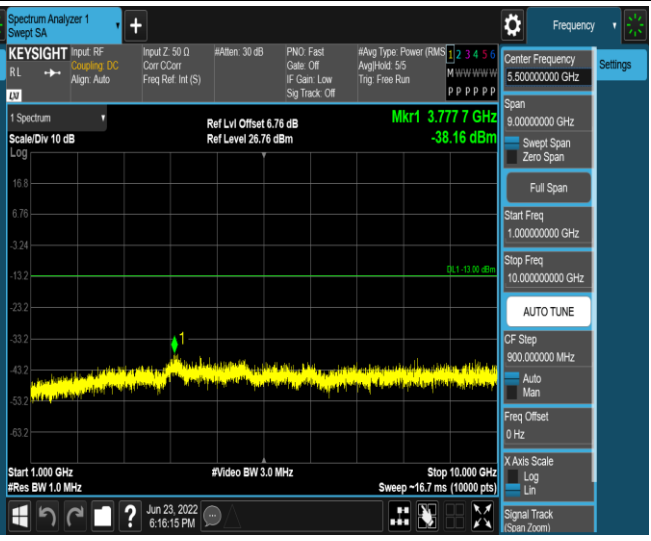

Band17-10MHz-QPSK-23780-1RB#0-Range2:1000~10000MHz