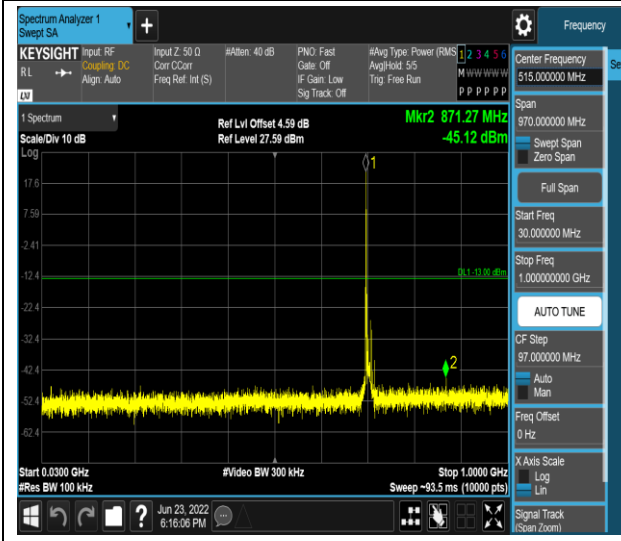

Band17-10MHz-QPSK-23780-1RB#0-Range1:30~1000MHz