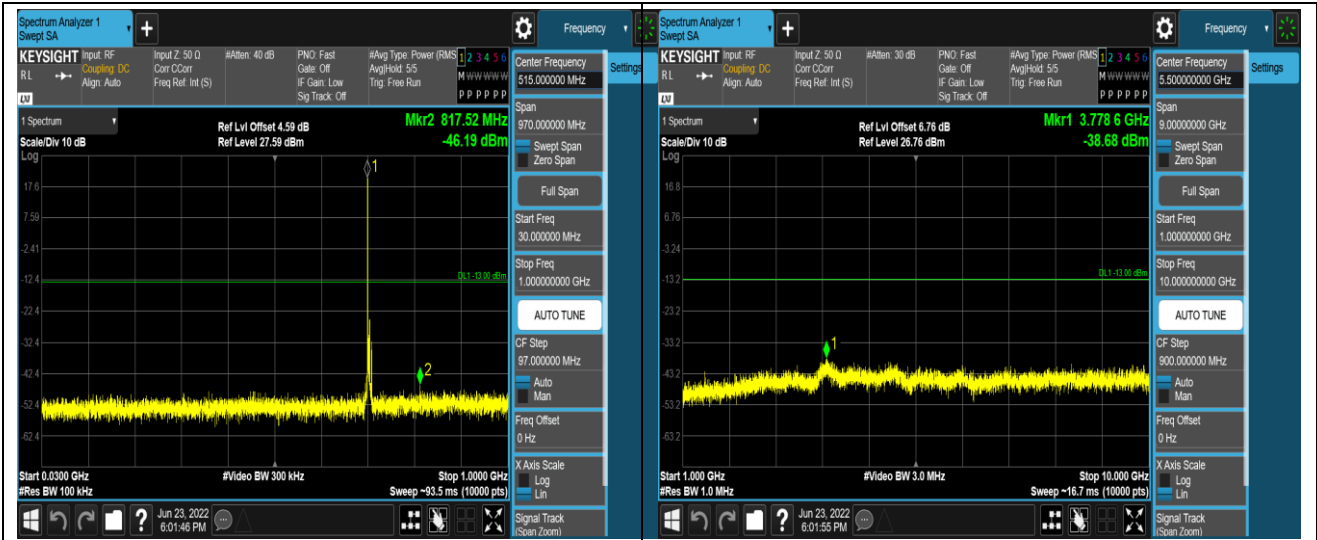

Band17-5MHz-QPSK-23755-1RB#0-Range2:1000~10000MHz

Band17-5MHz-QPSK-23790-1RB#0-Range1:30~1000MHz

Band17-5MHz-QPSK-23790-1RB#0-Range2:1000~10000MHz

Band17-5MHz-16QAM-23825-1RB#0-Range1:30~1000MHz

Band17-5MHz-16QAM-23825-1RB#0-Range2:1000~10000MHz