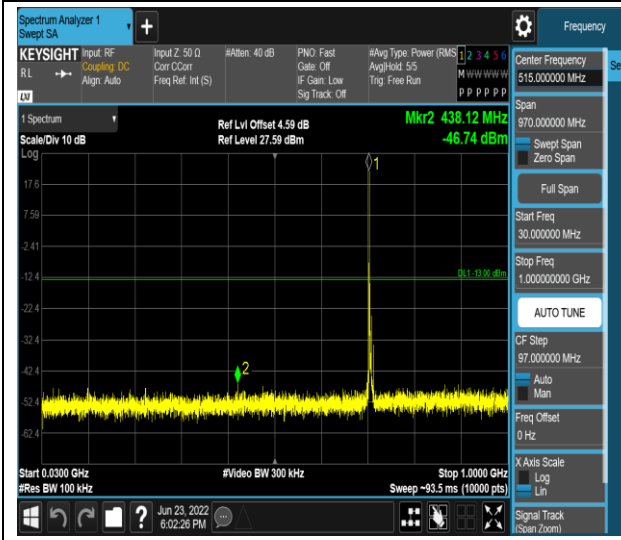

Band17-5MHz-QPSK-23755-1RB#0-Range2:1000~10000MHz

Band17-5MHz-QPSK-23790-1RB#0-Range1:30~1000MHz

Band17-5MHz-QPSK-23790-1RB#0-Range2:1000~10000MHz

Band17-5MHz-16QAM-23825-1RB#0-Range1:30~1000MHz

Band17-5MHz-16QAM-23825-1RB#0-Range2:1000~10000MHz