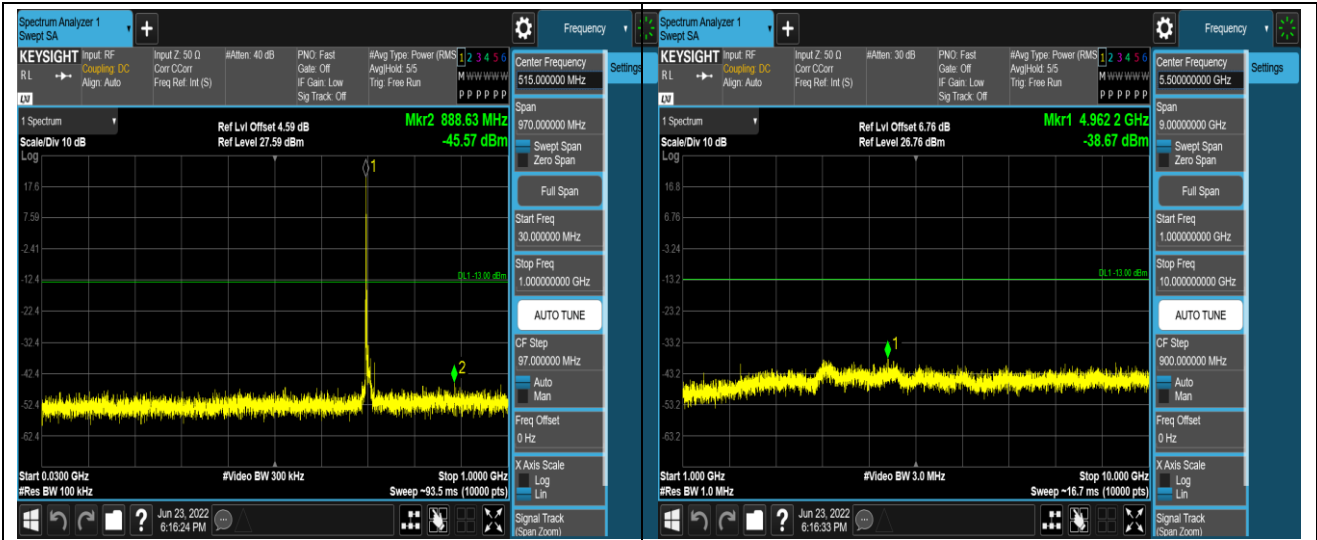

Band17-10MHz-16QAM-23790-1RB#0-Range1:30
~1000MHz

Band17-10MHz-16QAM-23790-1RB#0-Range2:1000~
10000MHz