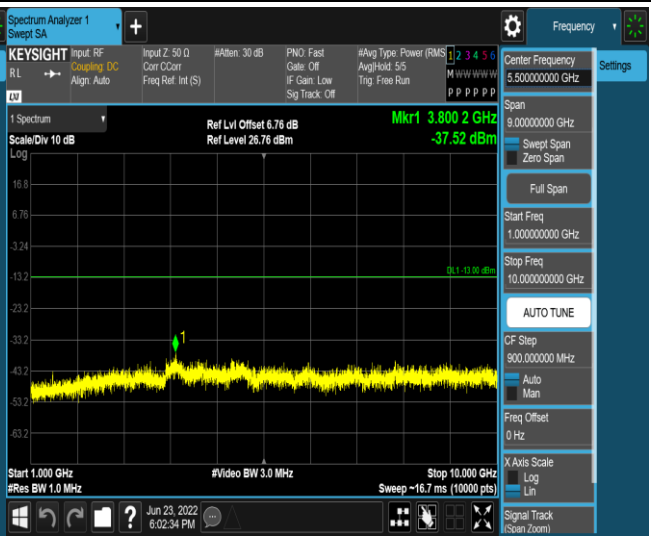

Band17-5MHz-QPSK-23755-1RB#0-Range2:1000~10000MHz

Band17-5MHz-QPSK-23790-1RB#0-Range1:30~1000MHz

Band17-5MHz-QPSK-23790-1RB#0-Range2:1000~10000MHz

Band17-5MHz-16QAM-23825-1RB#0-Range1:30~1000MHz

Band17-5MHz-16QAM-23825-1RB#0-Range2:1000~10000MHz