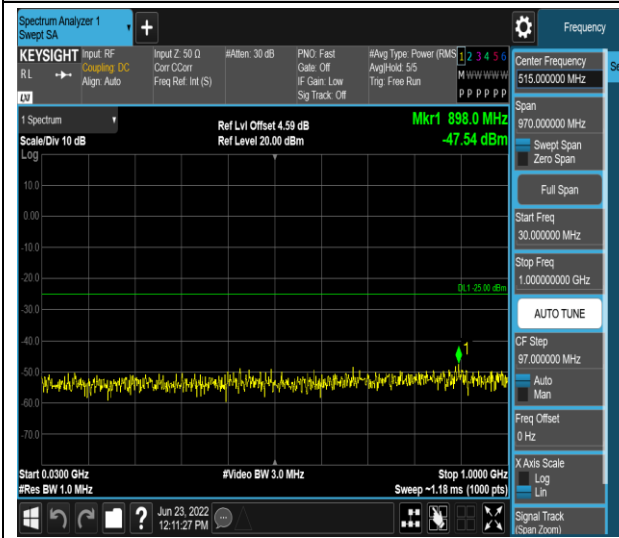

Band7-5MHz-16QAM-21425-1RB#0-Range1:30~1000MHz