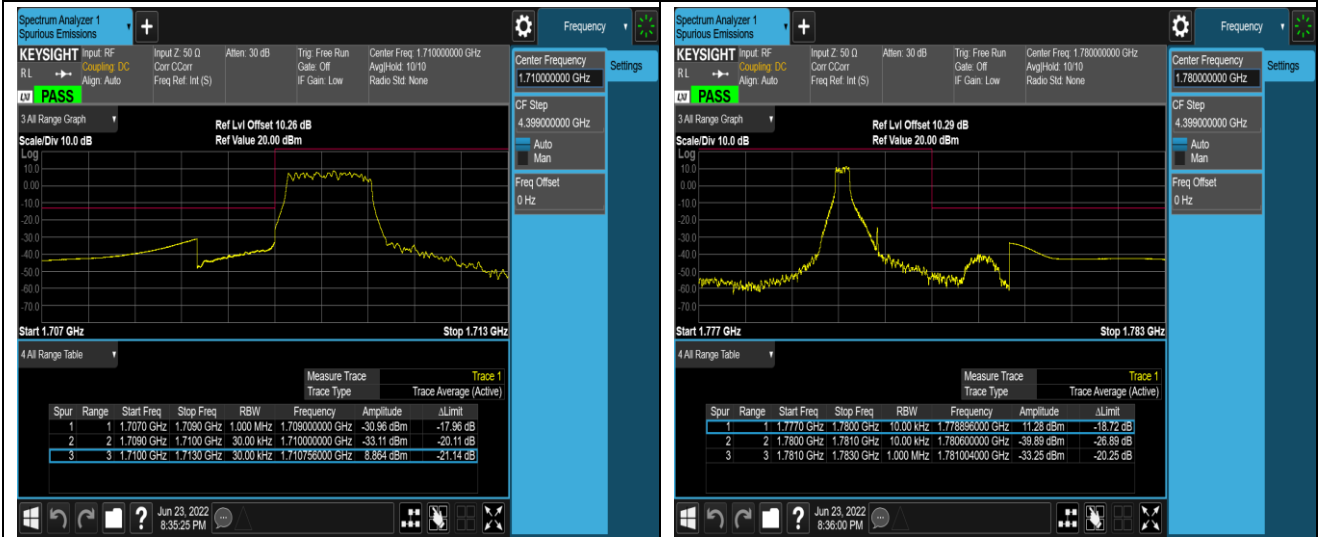

Band66-1.4MHz-QPSK-132665-1RB#5

Band66-1.4MHz-QPSK-132665-6RB#0

Band66-1.4MHz-16QAM-131979-1RB#0

Band66-1.4MHz-16QAM-131979-1RB#5

Band66-1.4MHz-16QAM-131979-6RB#0

Band66-1.4MHz-16QAM-132665-1RB#0

Band66-1.4MHz-16QAM-132665-1RB#5