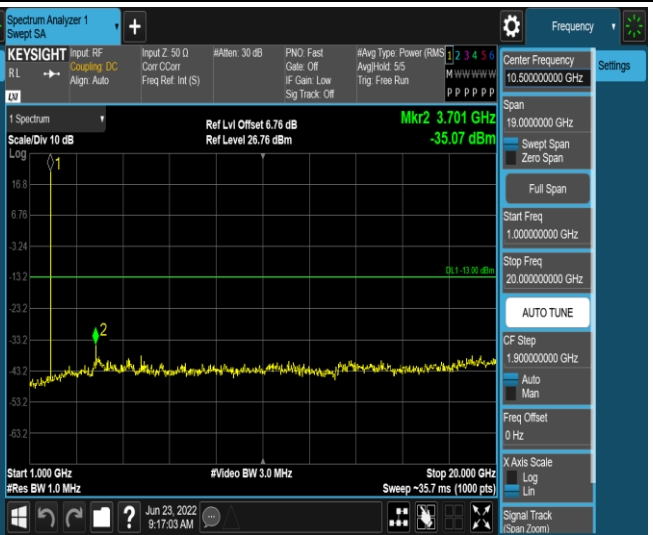

Remark: All bandwidth and all modulation had been tested, but only the worst case data displayed in this report.

Test Graphs

Band2-1.4MHz-16QAM-18607-1RB#0-Range1:30~1000MHz

Band2-1.4MHz-16QAM-18607-1RB#0-Range2:1000~20000MHz