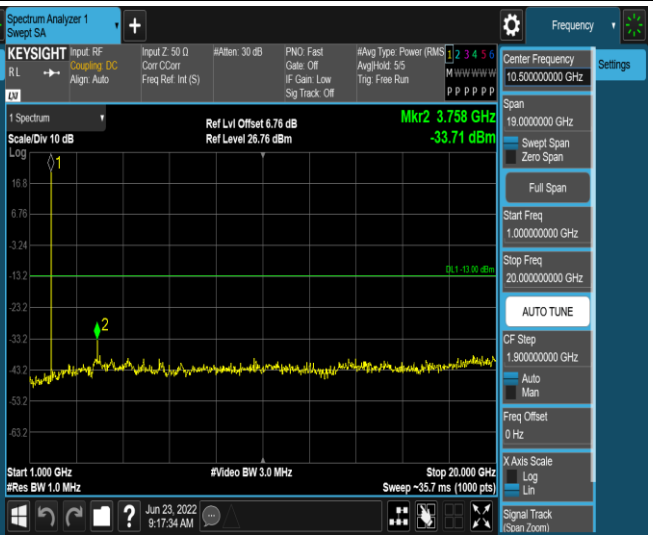

Band2-1.4MHz-16QAM-18900-1RB#0-Range2:1000~20000MHz