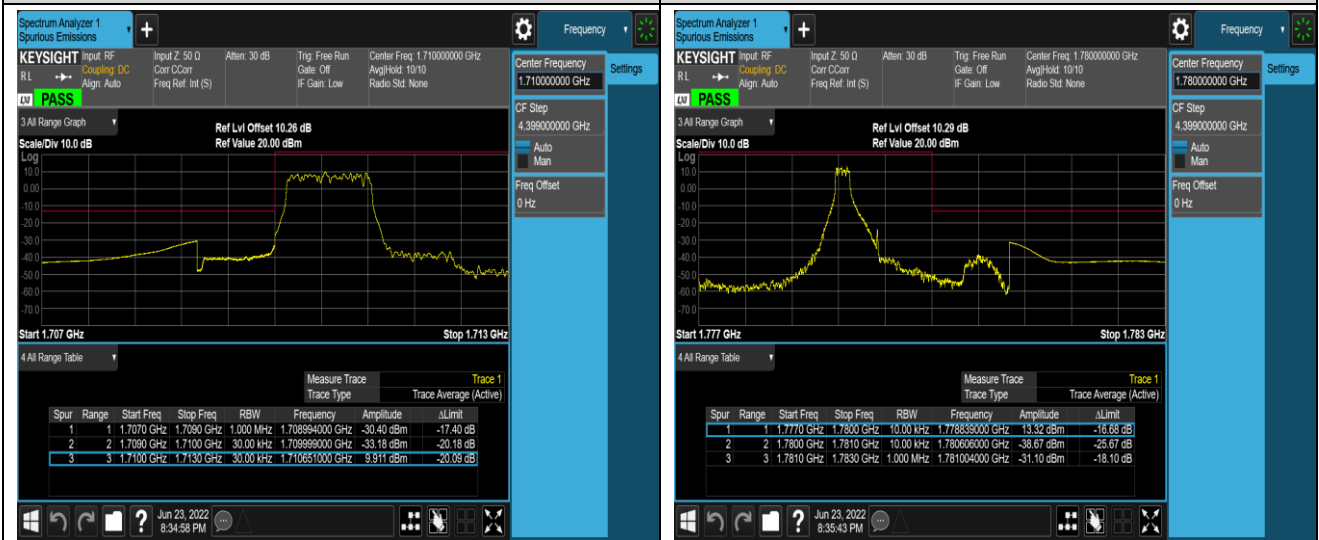

Band41-20MHz-16QAM-41140-1RB#0

Band41-20MHz-16QAM-41140-1RB#99

Band41-20MHz-16QAM-41140-100RB#0

Band66-1.4MHz-QPSK-131979-1RB#0

Band66-1.4MHz-QPSK-131979-1RB#5

Band66-1.4MHz-QPSK-131979-6RB#0

Band66-1.4MHz-QPSK-132665-1RB#0