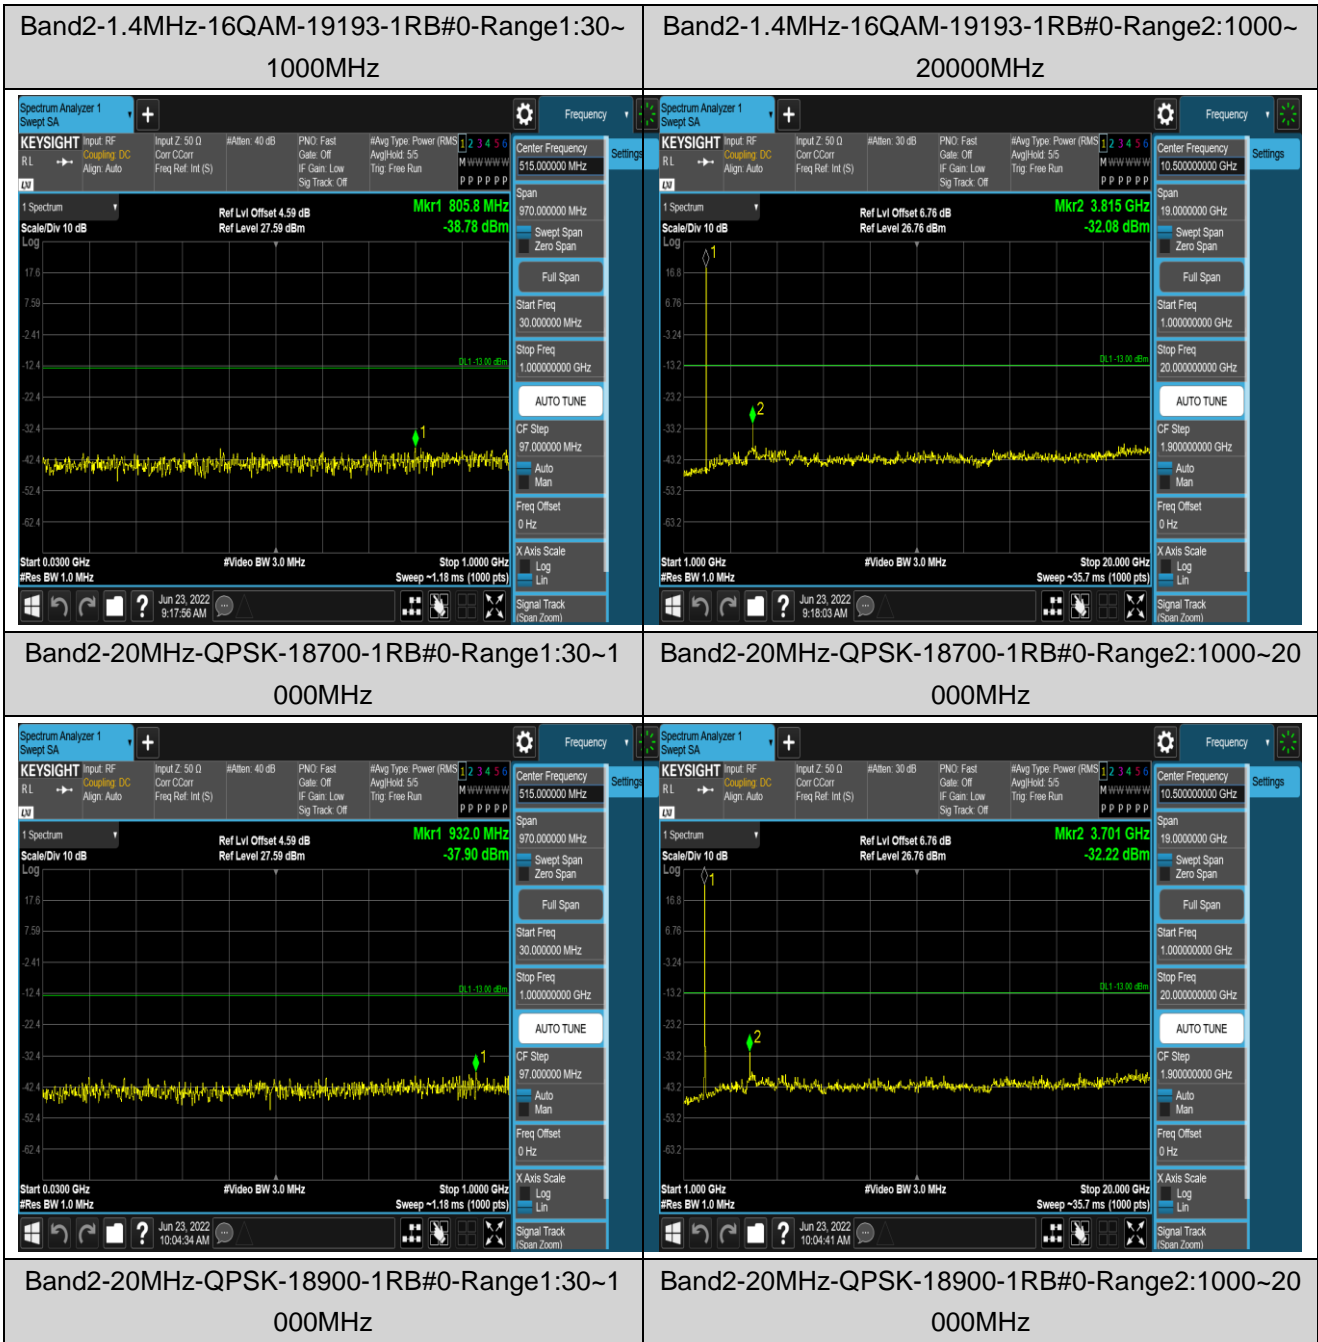

Remark: All bandwidth and all modulation had been tested, but only the worst case data displayed in this report.

Test Graphs

Band2-1.4MHz-16QAM-18607-1RB#0-Range1:30~1000MHz

Band2-1.4MHz-16QAM-18607-1RB#0-Range2:1000~20000MHz

Band2-1.4MHz-16QAM-18900-1RB#0-Range1:30~1000MHz

Band2-1.4MHz-16QAM-18900-1RB#0-Range2:1000~20000MHz

Band2-20MHz-QPSK-19100-1RB#0-Range1:30~1000MHz

Band2-20MHz-QPSK-19100-1RB#0-Range2:1000~20000MHz

Band2-20MHz-16QAM-18700-1RB#0-Range1:30~1000MHz