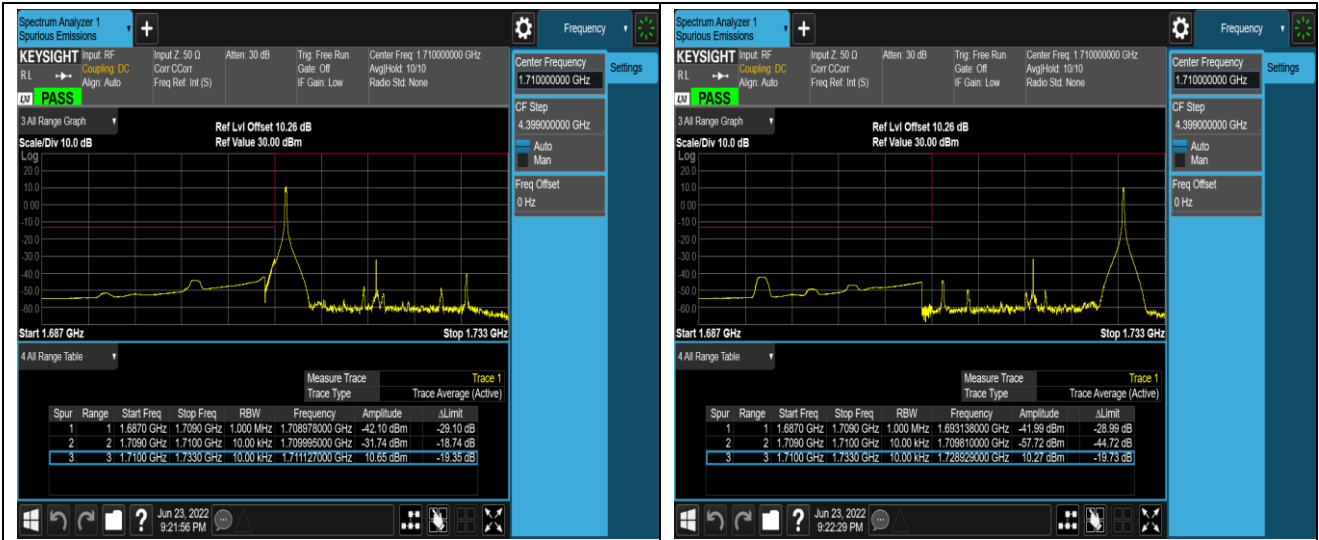

Band66-20MHz-QPSK-132072-1RB#0

Band66-20MHz-QPSK-132072-1RB#99

Band66-20MHz-QPSK-132072-100RB#0

Band66-20MHz-QPSK-132572-1RB#0