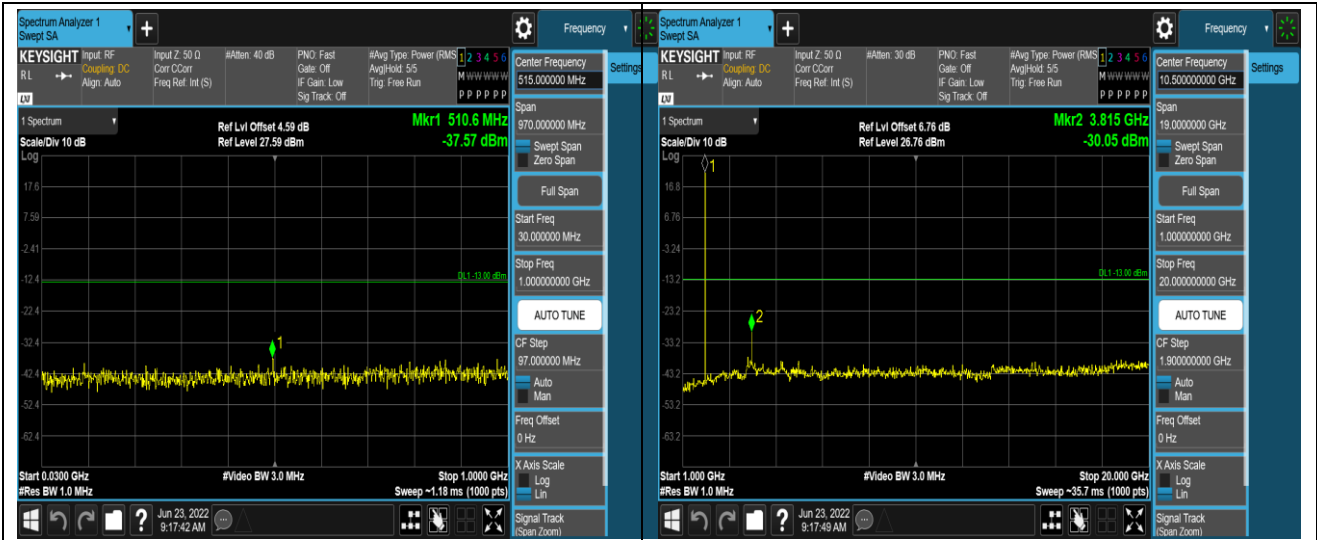

Band2-1.4MHz-16QAM-18607-1RB#0-Range1:30~1000MHz

Band2-1.4MHz-16QAM-18607-1RB#0-Range2:1000~20000MHz