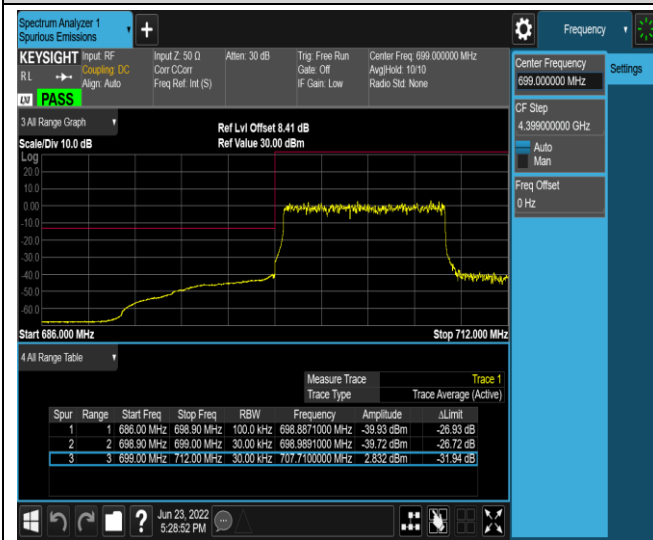

Band12-1.4MHz-16QAM-23173-1RB#0

Band12-1.4MHz-16QAM-23173-1RB#5

Band12-1.4MHz-16QAM-23173-6RB#0

Band12-10MHz-QPSK-23060-1RB#0

Band12-10MHz-QPSK-23060-1RB#49

Band12-10MHz-QPSK-23060-50RB#0

Band12-10MHz-QPSK-23130-1RB#0