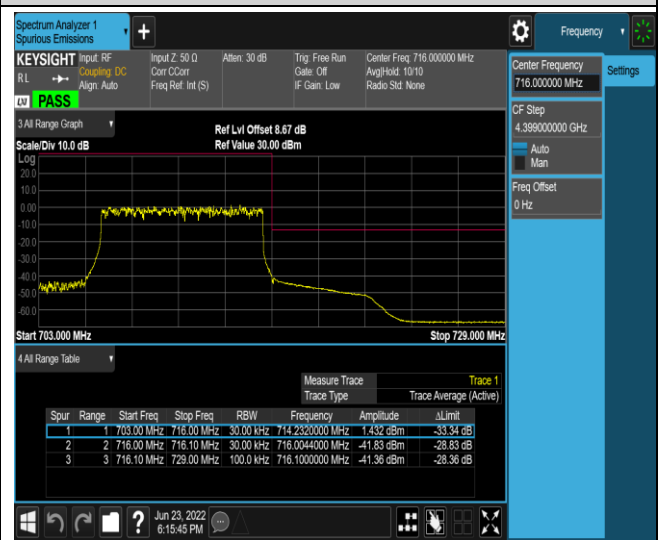

Band17-10MHz-16QAM-23780-1RB#49

Band17-10MHz-16QAM-23780-50RB#0

Band17-10MHz-16QAM-23800-1RB#0

Band17-10MHz-16QAM-23800-1RB#49

Band17-10MHz-16QAM-23800-50RB#0

Band41-5MHz-QPSK-40065-1RB#0

Band41-5MHz-QPSK-40065-1RB#24