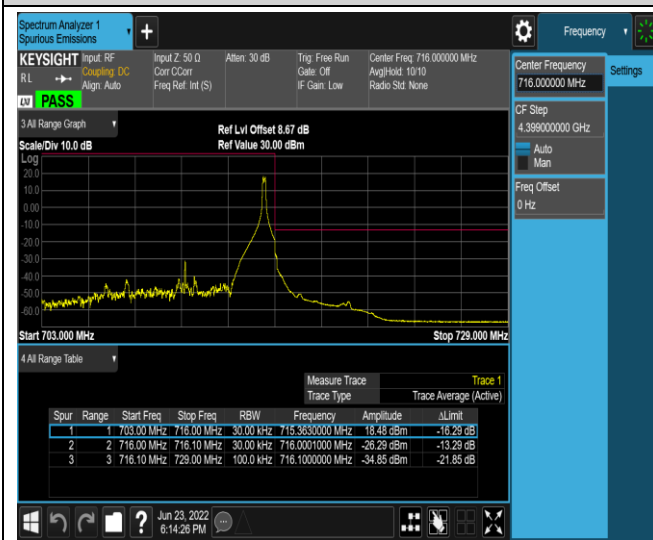

Band17-10MHz-QPSK-23780-1RB#0

Band17-10MHz-QPSK-23780-1RB#49

Band17-10MHz-QPSK-23780-50RB#0

Band17-10MHz-QPSK-23800-1RB#0

Band17-10MHz-QPSK-23800-1RB#49

Band17-10MHz-QPSK-23800-50RB#0

Band17-10MHz-16QAM-23780-1RB#0