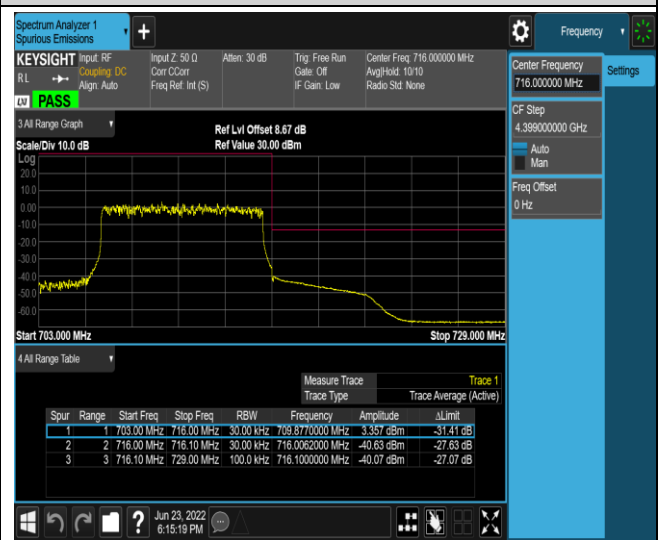

Band17-10MHz-QPSK-23780-1RB#0

Band17-10MHz-QPSK-23780-1RB#49

Band17-10MHz-QPSK-23780-50RB#0

Band17-10MHz-QPSK-23800-1RB#0

Band17-10MHz-QPSK-23800-1RB#49

Band17-10MHz-QPSK-23800-50RB#0

Band17-10MHz-16QAM-23780-1RB#0