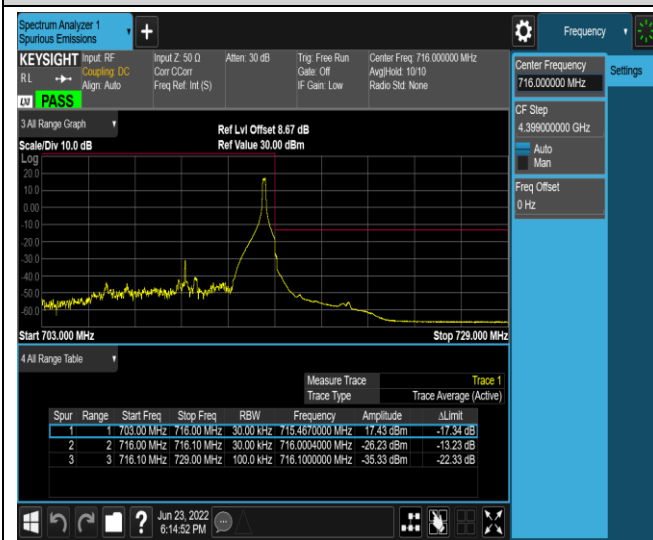

Band17-10MHz-16QAM-23780-1RB#49

Band17-10MHz-16QAM-23780-50RB#0

Band17-10MHz-16QAM-23800-1RB#0

Band17-10MHz-16QAM-23800-1RB#49

Band17-10MHz-16QAM-23800-50RB#0

Band41-5MHz-QPSK-40065-1RB#0

Band41-5MHz-QPSK-40065-1RB#24