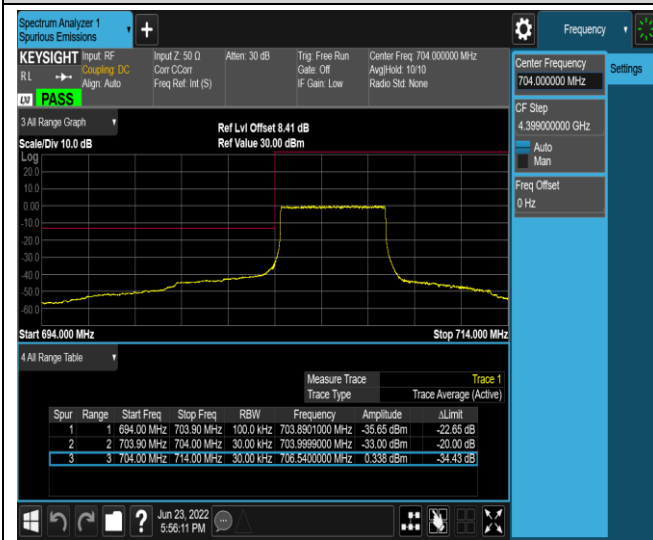

Band12-10MHz-QPSK-23130-1RB#49

Band12-10MHz-QPSK-23130-50RB#0

Band12-10MHz-16QAM-23060-1RB#0

Band12-10MHz-16QAM-23060-1RB#49

Band17-5MHz-QPSK-23755-25RB#0

Band17-5MHz-QPSK-23825-1RB#0

Band17-5MHz-QPSK-23825-1RB#24