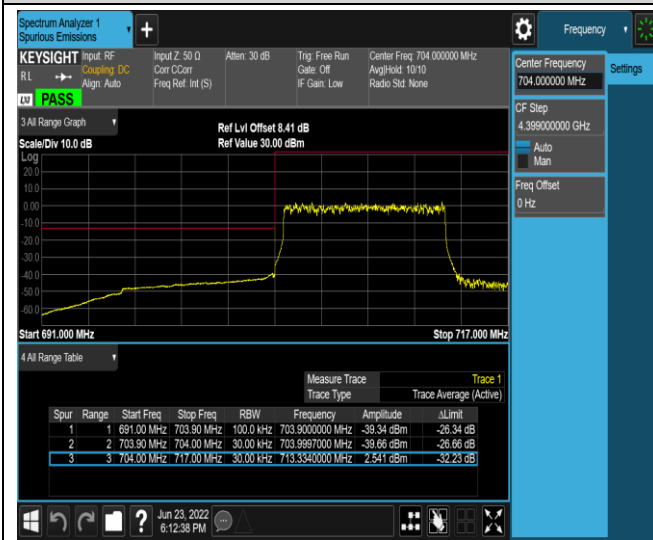

Band17-10MHz-QPSK-23780-1RB#0

Band17-10MHz-QPSK-23780-1RB#49

Band17-10MHz-QPSK-23780-50RB#0

Band17-10MHz-QPSK-23800-1RB#0

Band17-10MHz-QPSK-23800-1RB#49

Band17-10MHz-QPSK-23800-50RB#0

Band17-10MHz-16QAM-23780-1RB#0