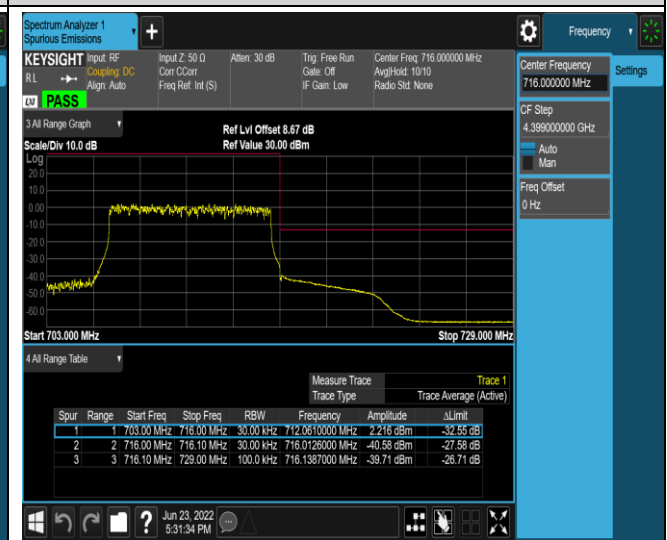

Band12-10MHz-QPSK-23130-50RB#0

Band12-10MHz-16QAM-23060-1RB#49