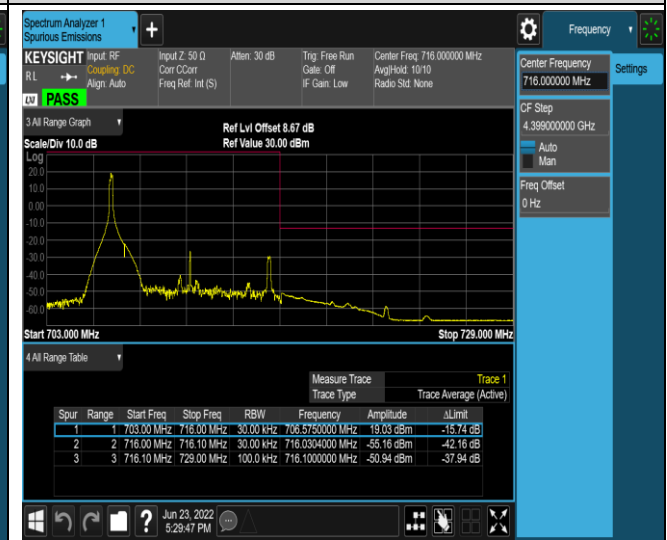

Band12-1.4MHz-16QAM-23173-1RB#0

Band12-1.4MHz-16QAM-23173-1RB#5

Band12-1.4MHz-16QAM-23173-6RB#0

Band12-10MHz-QPSK-23060-1RB#0

Band12-10MHz-QPSK-23060-1RB#49

Band12-10MHz-QPSK-23060-50RB#0

Band12-10MHz-QPSK-23130-1RB#0