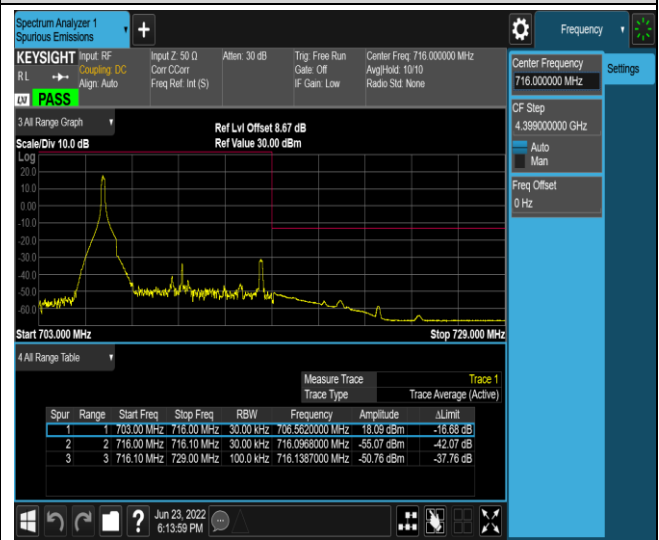

Band17-10MHz-16QAM-23800-1RB#0

Band17-10MHz-16QAM-23800-50RB#0