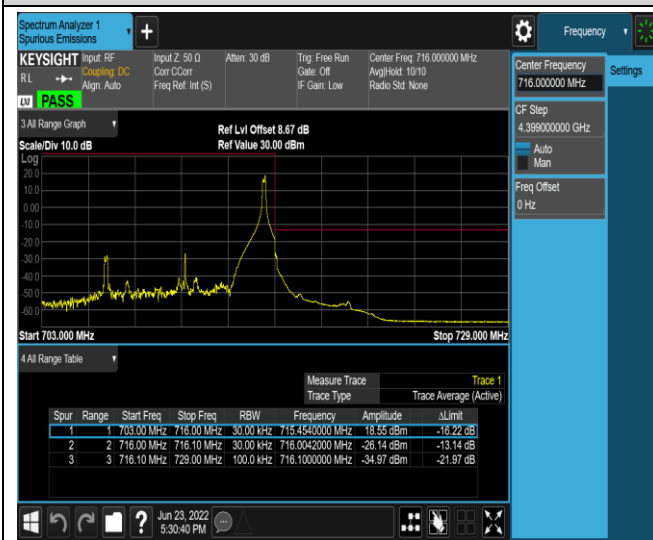

Band12-10MHz-QPSK-23130-1RB#49

Band12-10MHz-16QAM-23060-1RB#0