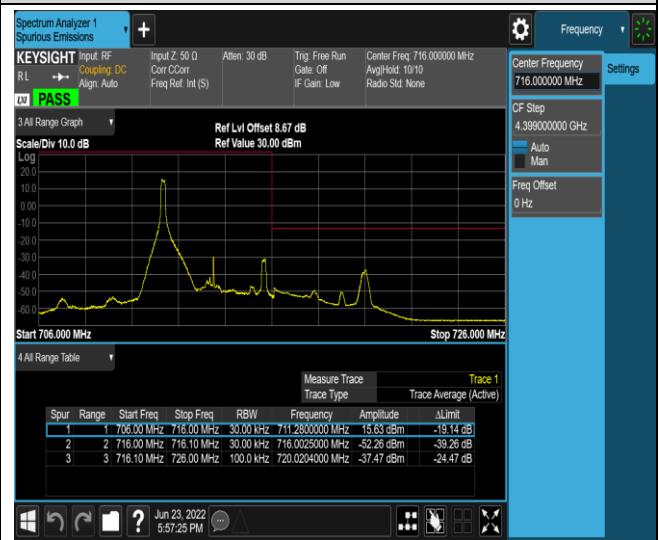

Band12-10MHz-QPSK-23130-1RB#49

Band12-10MHz-QPSK-23130-50RB#0

Band12-10MHz-16QAM-23060-1RB#0

Band12-10MHz-16QAM-23060-1RB#49

Band17-5MHz-QPSK-23755-25RB#0

Band17-5MHz-QPSK-23825-1RB#0

Band17-5MHz-QPSK-23825-1RB#24