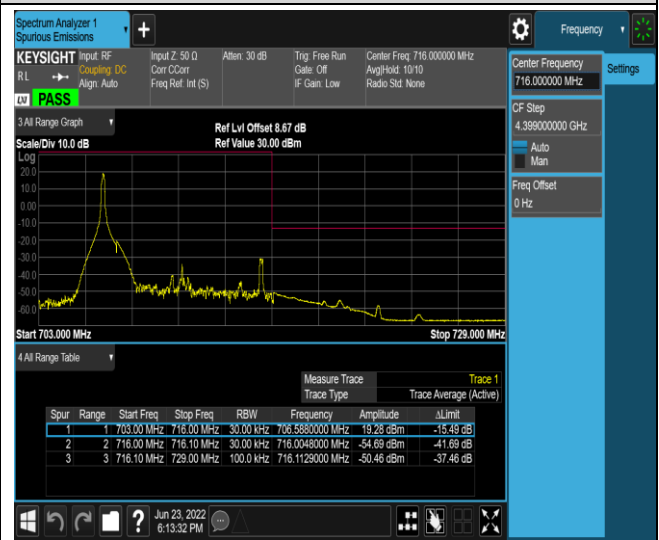

Band17-10MHz-QPSK-23780-1RB#0

Band17-10MHz-QPSK-23780-1RB#49

Band17-10MHz-QPSK-23780-50RB#0

Band17-10MHz-QPSK-23800-1RB#0

Band17-10MHz-QPSK-23800-1RB#49

Band17-10MHz-QPSK-23800-50RB#0

Band17-10MHz-16QAM-23780-1RB#0