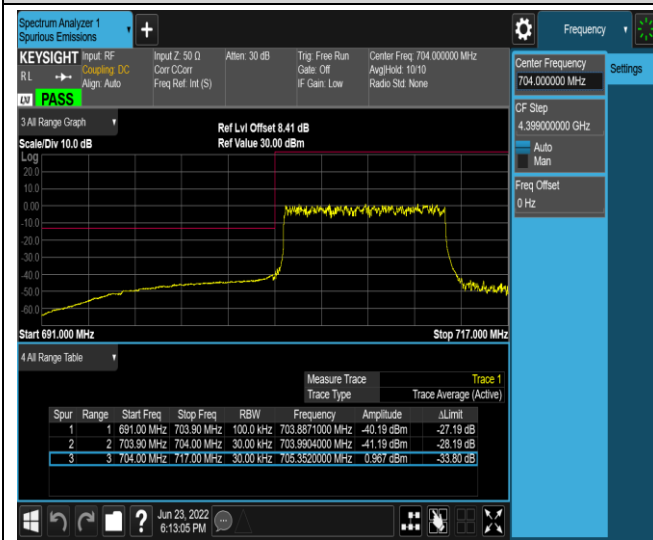

Band17-10MHz-16QAM-23780-50RB#0

Band17-10MHz-16QAM-23800-1RB#49