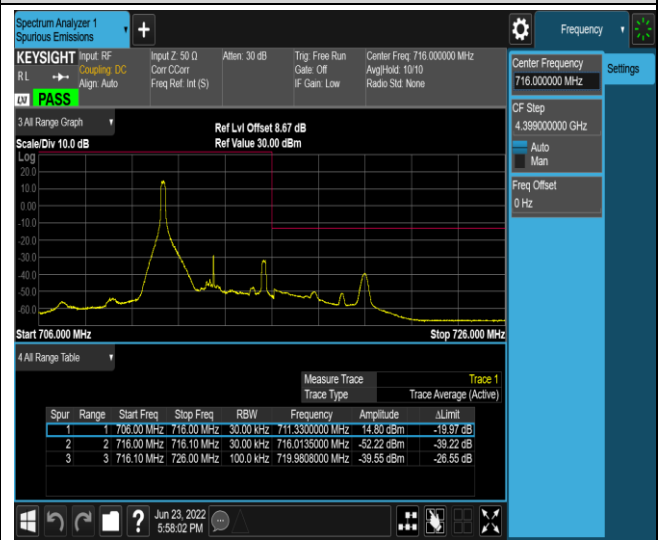

Band17-5MHz-QPSK-23825-25RB#0

Band17-5MHz-16QAM-23755-1RB#0

Band17-5MHz-16QAM-23755-1RB#24

Band17-5MHz-16QAM-23755-25RB#0

Band17-5MHz-16QAM-23825-1RB#0

Band17-5MHz-16QAM-23825-1RB#24

Band17-5MHz-16QAM-23825-25RB#0