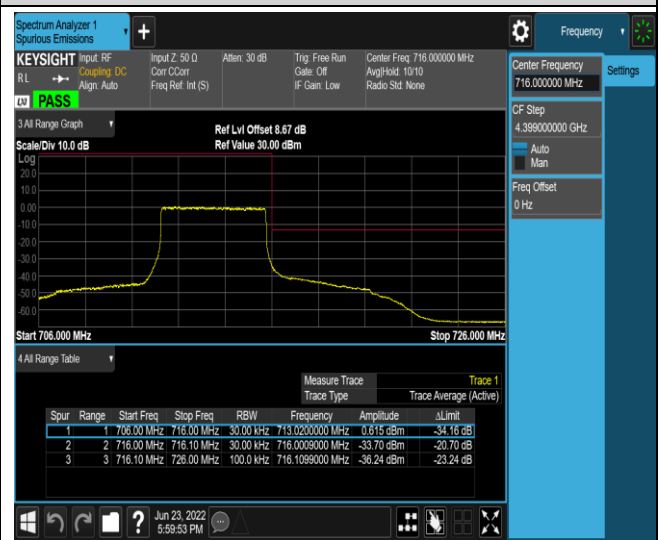

Band17-5MHz-QPSK-23825-25RB#0

Band17-5MHz-16QAM-23755-1RB#24