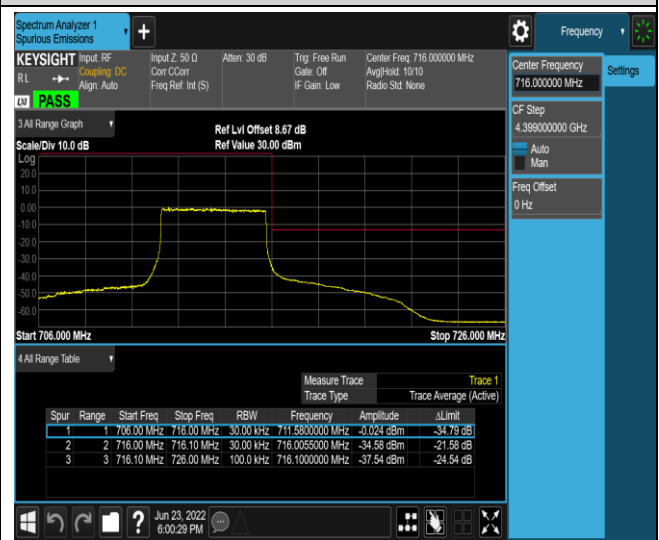

Band17-5MHz-16QAM-23825-25RB#0

Band17-10MHz-QPSK-23780-1RB#49