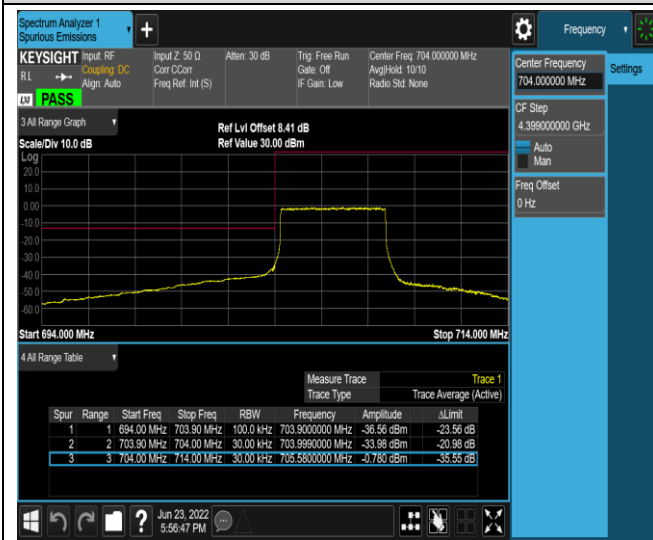

Band17-5MHz-QPSK-23825-25RB#0

Band17-5MHz-16QAM-23755-1RB#0

Band17-5MHz-16QAM-23755-1RB#24

Band17-5MHz-16QAM-23755-25RB#0

Band17-5MHz-16QAM-23825-1RB#0

Band17-5MHz-16QAM-23825-1RB#24

Band17-5MHz-16QAM-23825-25RB#0