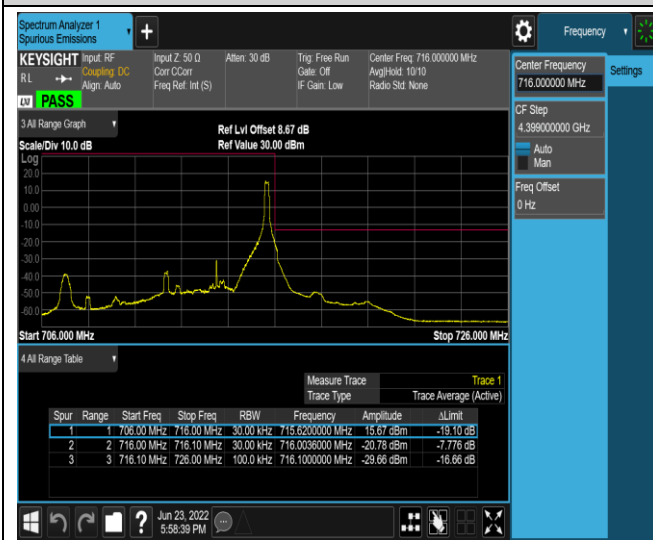

Band17-5MHz-QPSK-23825-1RB#24

Band17-5MHz-16QAM-23755-1RB#0