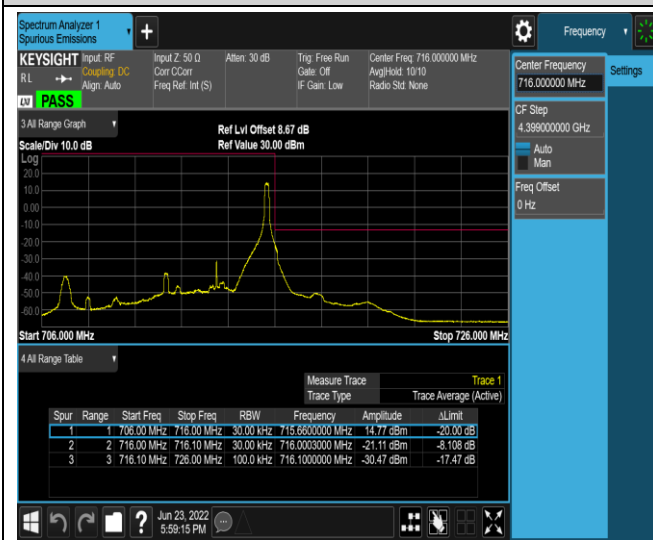

Band17-5MHz-QPSK-23825-25RB#0

Band17-5MHz-16QAM-23755-1RB#0

Band17-5MHz-16QAM-23755-1RB#24

Band17-5MHz-16QAM-23755-25RB#0

Band17-5MHz-16QAM-23825-1RB#0

Band17-5MHz-16QAM-23825-1RB#24

Band17-5MHz-16QAM-23825-25RB#0