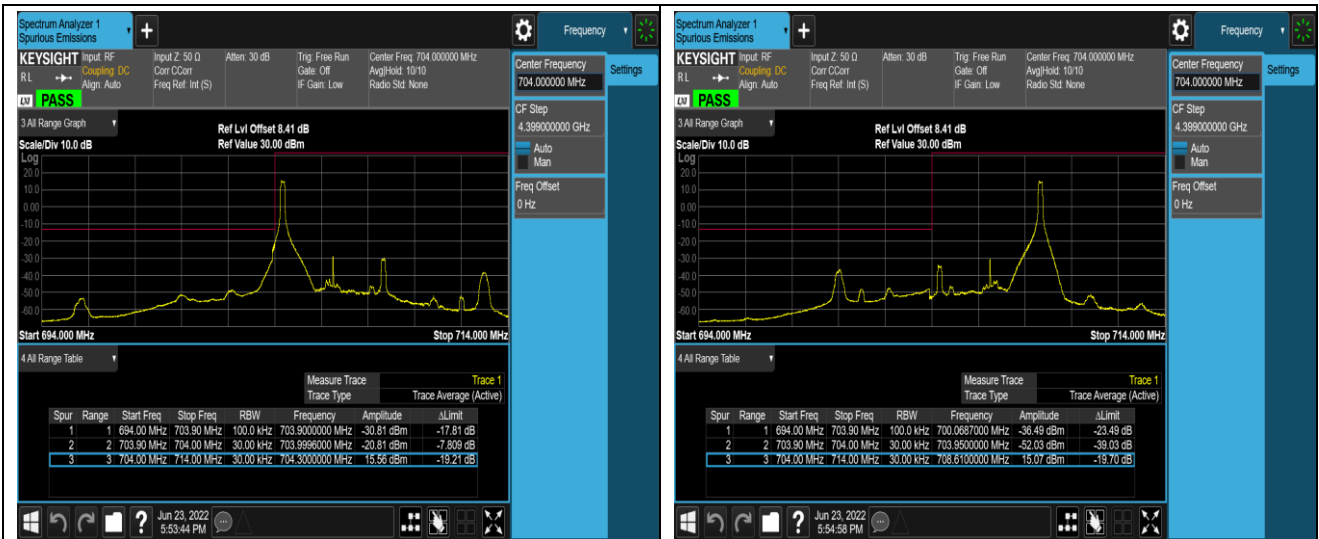

Band12-10MHz-QPSK-23130-1RB#49

Band12-10MHz-QPSK-23130-50RB#0

Band12-10MHz-16QAM-23060-1RB#0

Band12-10MHz-16QAM-23060-1RB#49

Band17-5MHz-QPSK-23755-25RB#0

Band17-5MHz-QPSK-23825-1RB#0

Band17-5MHz-QPSK-23825-1RB#24