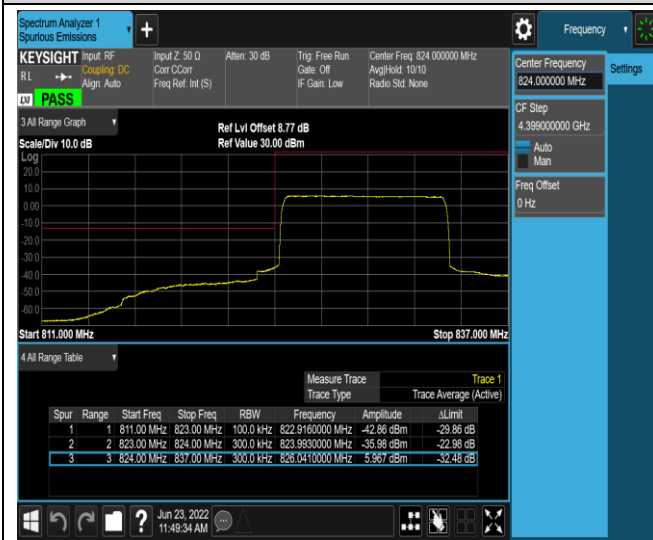

Band5-1.4MHz-QPSK-20643-1RB#5

Band5-1.4MHz-QPSK-20643-6RB#0

Band5-1.4MHz-16QAM-20407-1RB#0

Band5-1.4MHz-16QAM-20407-1RB#5

Band5-10MHz-QPSK-20450-50RB#0

Band5-10MHz-QPSK-20600-1RB#0

Band5-10MHz-QPSK-20600-1RB#49