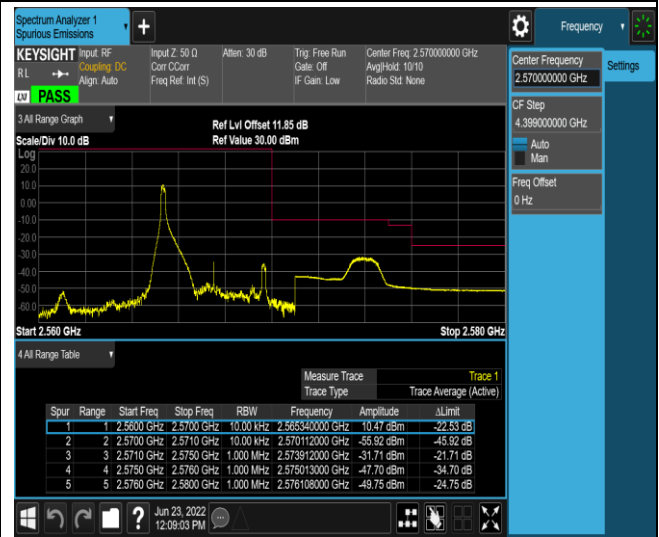

Band7-5MHz-16QAM-21425-1RB#0

Band7-5MHz-16QAM-21425-25RB#0