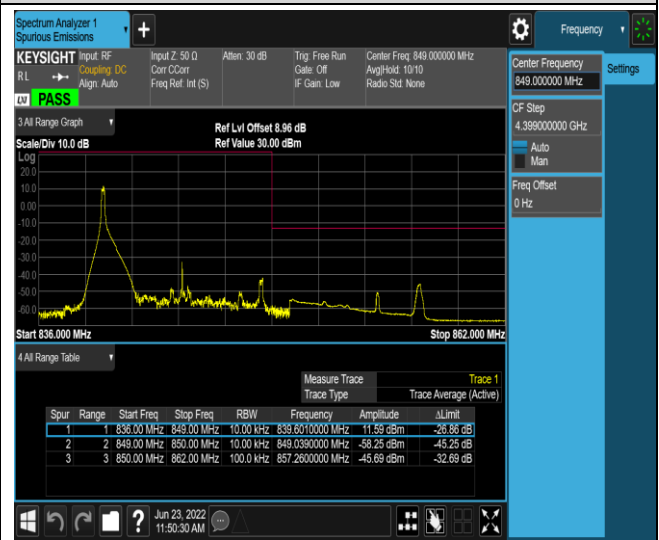

Band5-1.4MHz-QPSK-20643-1RB#5

Band5-1.4MHz-QPSK-20643-6RB#0

Band5-1.4MHz-16QAM-20407-1RB#0

Band5-1.4MHz-16QAM-20407-1RB#5

Band5-10MHz-QPSK-20450-50RB#0

Band5-10MHz-QPSK-20600-1RB#0

Band5-10MHz-QPSK-20600-1RB#49