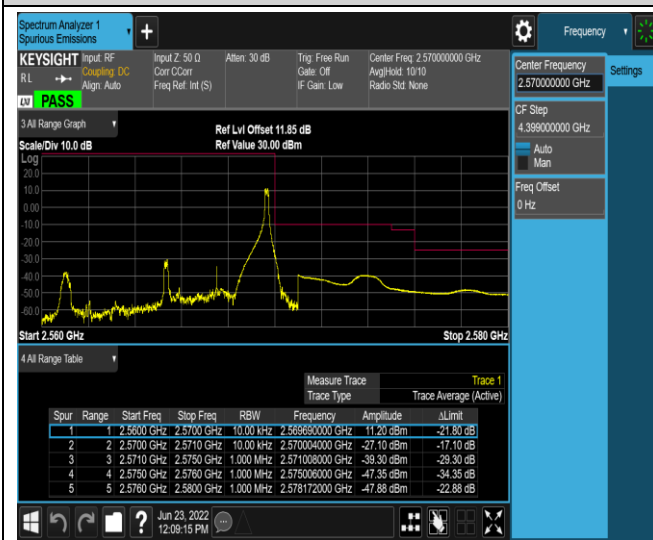

Band7-5MHz-QPSK-20775-1RB#0

Band7-5MHz-QPSK-20775-1RB#24

Band7-5MHz-QPSK-20775-25RB#0

Band7-5MHz-QPSK-21425-1RB#0

Band7-5MHz-QPSK-21425-1RB#24

Band7-5MHz-QPSK-21425-25RB#0

Band7-5MHz-16QAM-20775-1RB#0

Band7-5MHz-16QAM-20775-1RB#24