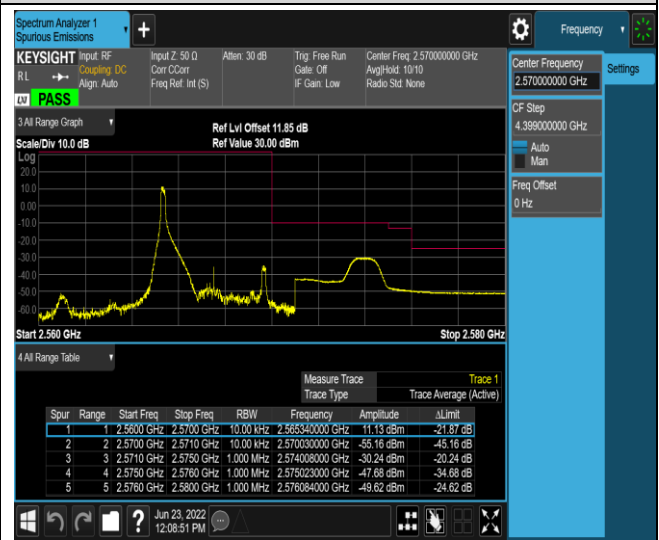

Band7-5MHz-QPSK-20775-1RB#0

Band7-5MHz-QPSK-20775-1RB#24

Band7-5MHz-QPSK-20775-25RB#0

Band7-5MHz-QPSK-21425-1RB#0

Band7-5MHz-QPSK-21425-1RB#24

Band7-5MHz-QPSK-21425-25RB#0

Band7-5MHz-16QAM-20775-1RB#0

Band7-5MHz-16QAM-20775-1RB#24