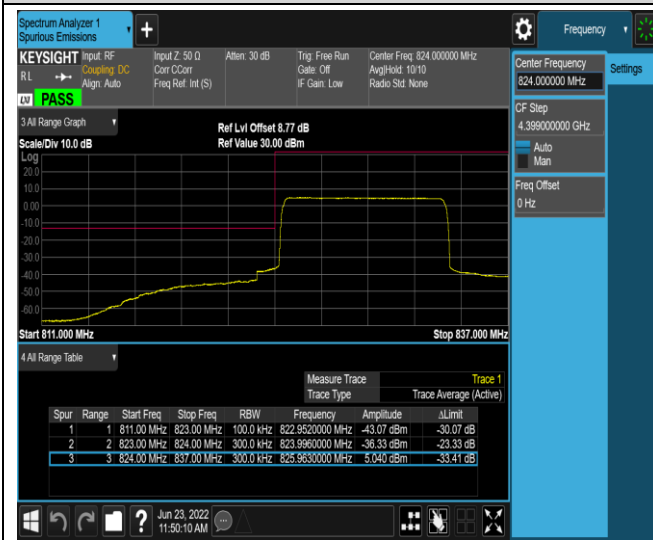

Band5-10MHz-QPSK-20600-50RB#0

Band5-10MHz-16QAM-20450-1RB#0

Band5-10MHz-16QAM-20450-1RB#49

Band5-10MHz-16QAM-20450-50RB#0

Band5-10MHz-16QAM-20600-1RB#0

Band5-10MHz-16QAM-20600-1RB#49

Band5-10MHz-16QAM-20600-50RB#0