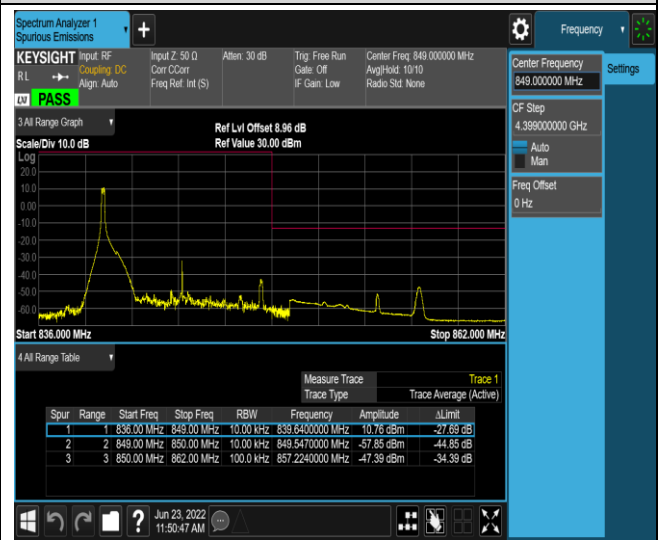

Band5-10MHz-QPSK-20600-50RB#0

Band5-10MHz-16QAM-20450-1RB#0

Band5-10MHz-16QAM-20450-1RB#49

Band5-10MHz-16QAM-20450-50RB#0

Band5-10MHz-16QAM-20600-1RB#0

Band5-10MHz-16QAM-20600-1RB#49

Band5-10MHz-16QAM-20600-50RB#0