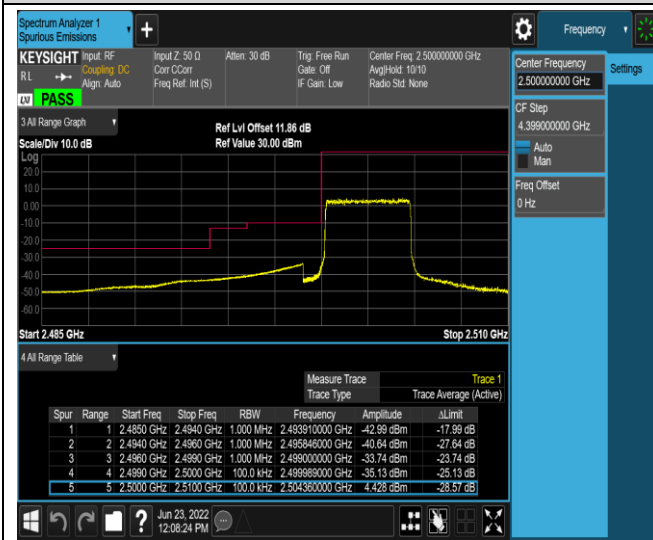

Band7-5MHz-QPSK-20775-1RB#0

Band7-5MHz-QPSK-20775-1RB#24

Band7-5MHz-QPSK-20775-25RB#0

Band7-5MHz-QPSK-21425-1RB#0

Band7-5MHz-QPSK-21425-1RB#24

Band7-5MHz-QPSK-21425-25RB#0

Band7-5MHz-16QAM-20775-1RB#0

Band7-5MHz-16QAM-20775-1RB#24