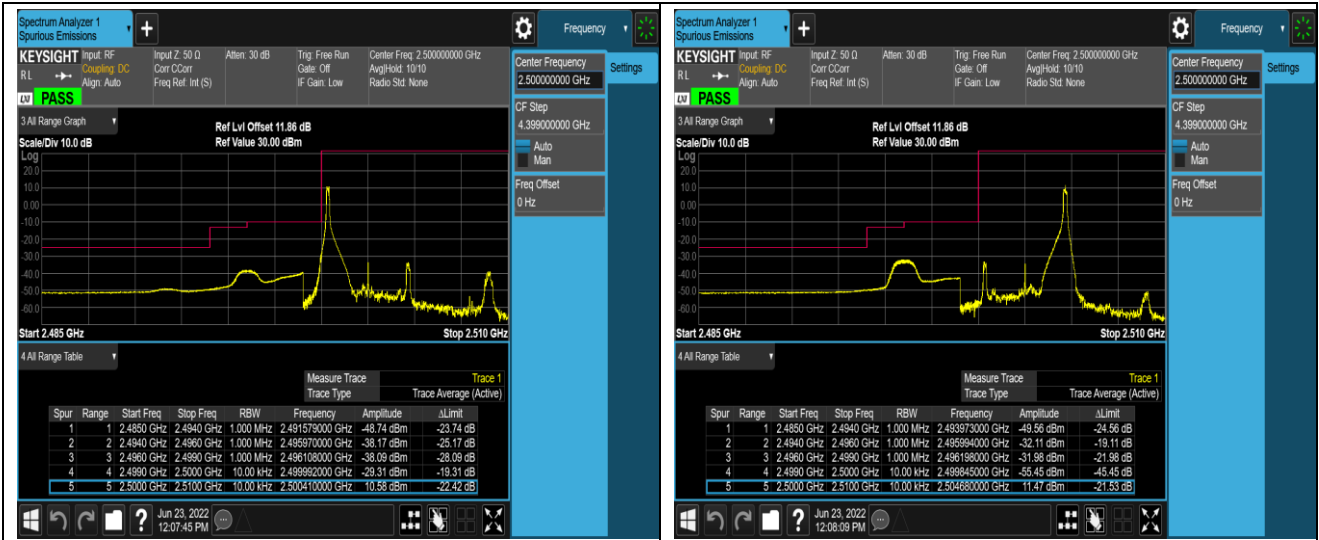

Band7-5MHz-QPSK-20775-1RB#0

Band7-5MHz-QPSK-20775-1RB#24

Band7-5MHz-QPSK-20775-25RB#0

Band7-5MHz-QPSK-21425-1RB#0

Band7-5MHz-QPSK-21425-1RB#24

Band7-5MHz-QPSK-21425-25RB#0

Band7-5MHz-16QAM-20775-1RB#0

Band7-5MHz-16QAM-20775-1RB#24