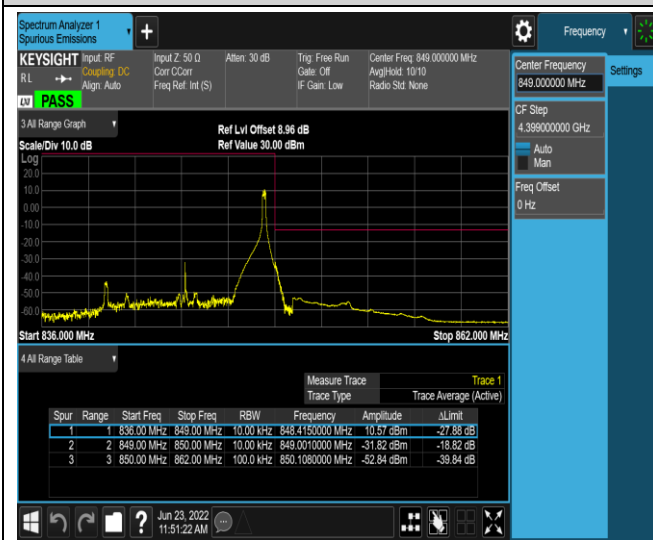

Band5-10MHz-QPSK-20600-50RB#0

Band5-10MHz-16QAM-20450-1RB#0

Band5-10MHz-16QAM-20450-1RB#49

Band5-10MHz-16QAM-20450-50RB#0

Band5-10MHz-16QAM-20600-1RB#0

Band5-10MHz-16QAM-20600-1RB#49

Band5-10MHz-16QAM-20600-50RB#0