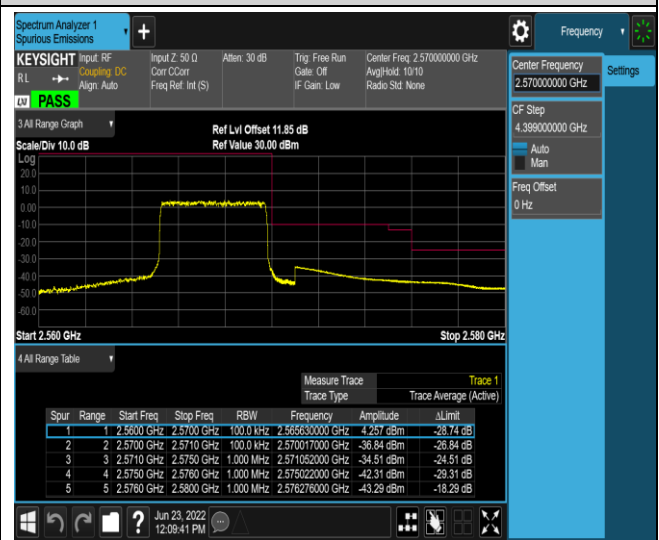

Band7-5MHz-QPSK-20775-1RB#0

Band7-5MHz-QPSK-20775-1RB#24

Band7-5MHz-QPSK-20775-25RB#0

Band7-5MHz-QPSK-21425-1RB#0

Band7-5MHz-QPSK-21425-1RB#24

Band7-5MHz-QPSK-21425-25RB#0

Band7-5MHz-16QAM-20775-1RB#0

Band7-5MHz-16QAM-20775-1RB#24