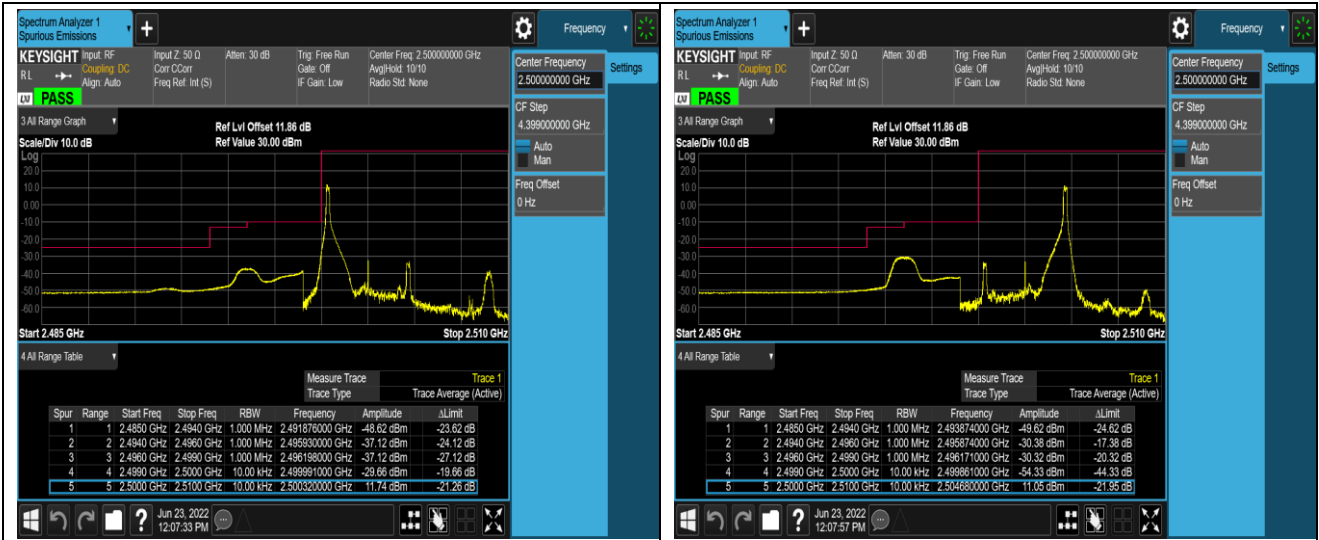

Band7-5MHz-QPSK-20775-1RB#0

Band7-5MHz-QPSK-20775-1RB#24

Band7-5MHz-QPSK-20775-25RB#0

Band7-5MHz-QPSK-21425-1RB#0