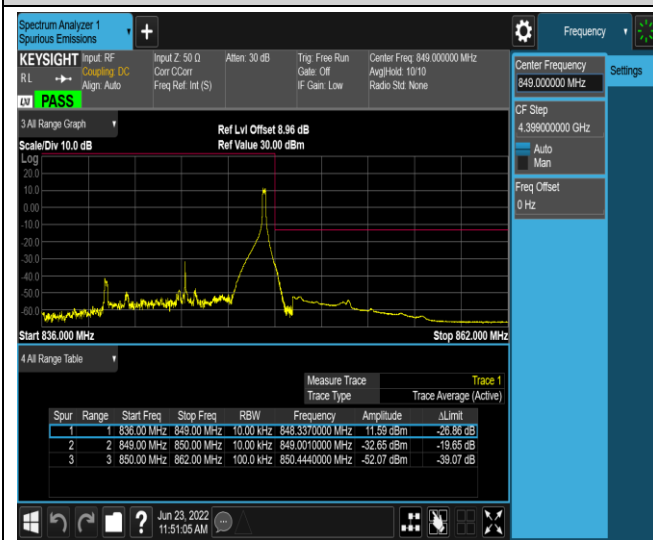

Band2-20MHz-16QAM-19100-1RB#0

Band2-20MHz-16QAM-19100-1RB#99

Band2-20MHz-16QAM-19100-100RB#0

Band5-1.4MHz-QPSK-20407-1RB#0

Band5-1.4MHz-QPSK-20407-1RB#5

Band5-1.4MHz-QPSK-20407-6RB#0

Band5-1.4MHz-QPSK-20643-1RB#0

Band5-1.4MHz-QPSK-20643-1RB#5

Band5-1.4MHz-QPSK-20643-6RB#0

Band5-1.4MHz-16QAM-20407-1RB#0

Band5-1.4MHz-16QAM-20407-1RB#5

Band5-10MHz-QPSK-20450-50RB#0

Band5-10MHz-QPSK-20600-1RB#0

Band5-10MHz-QPSK-20600-1RB#49

Band5-10MHz-QPSK-20600-50RB#0

Band5-10MHz-16QAM-20450-1RB#0

Band5-10MHz-16QAM-20450-1RB#49

Band5-10MHz-16QAM-20450-50RB#0

Band5-10MHz-16QAM-20600-1RB#0

Band5-10MHz-16QAM-20600-1RB#49

Band5-10MHz-16QAM-20600-50RB#0