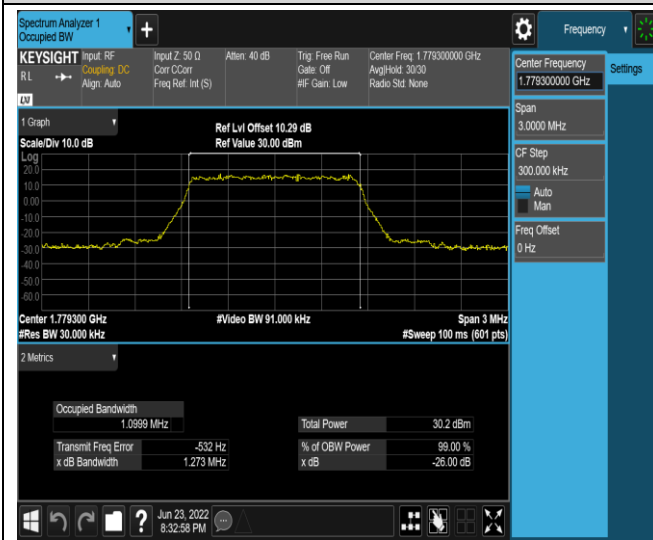

Band41-20MHz-16QAM-40140-100RB#0

Band41-20MHz-16QAM-40640-100RB#0

Band41-20MHz-16QAM-41140-100RB#0

Band66-1.4MHz-QPSK-131979-6RB#0

Band66-1.4MHz-QPSK-132322-6RB#0

Band66-1.4MHz-QPSK-132665-6RB#0

Band66-1.4MHz-16QAM-131979-6RB#0