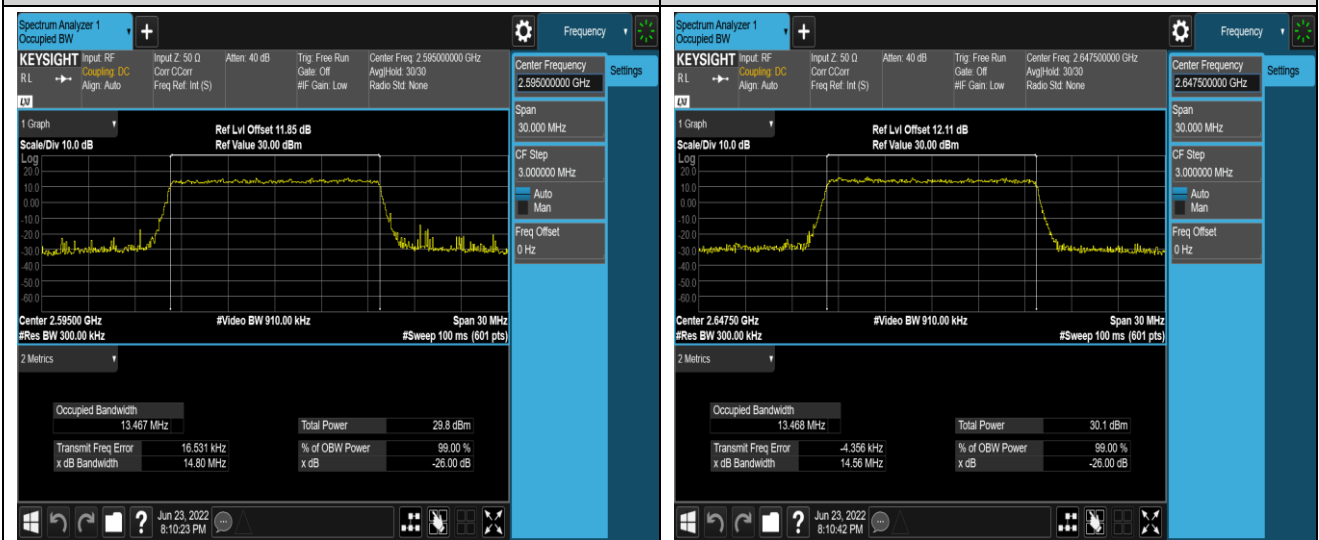

Band41-15MHz-QPSK-41165-75RB#0

Band41-15MHz-16QAM-40115-75RB#0

Band41-15MHz-16QAM-40640-75RB#0

Band41-15MHz-16QAM-41165-75RB#0

Band41-20MHz-QPSK-40140-100RB#0

Band41-20MHz-QPSK-40640-100RB#0

Band41-20MHz-QPSK-41140-100RB#0