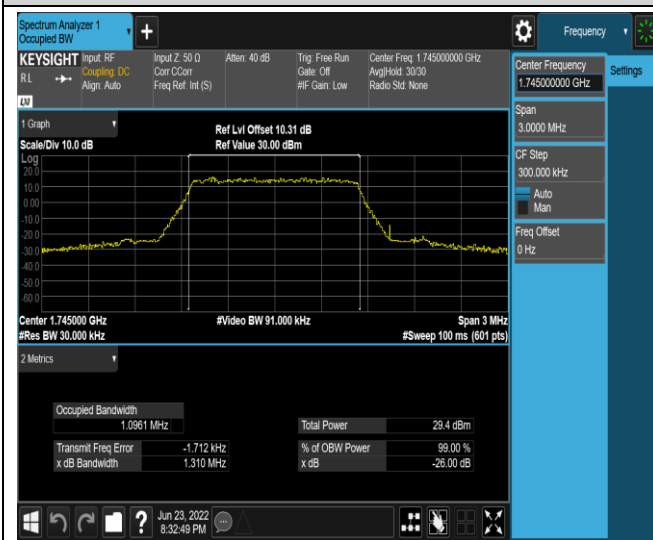

Band66-1.4MHz-16QAM-132322-6RB#0

Band66-3MHz-QPSK-131987-15RB#0