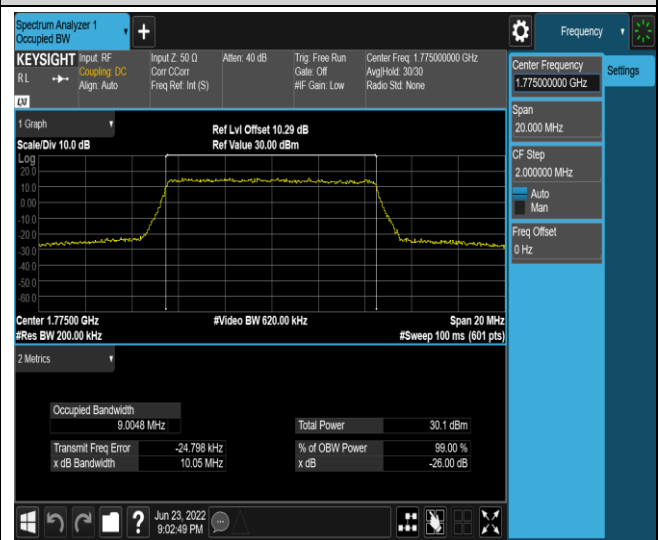

Band66-10MHz-16QAM-132622-50RB#0

Band66-15MHz-QPSK-132322-75RB#0