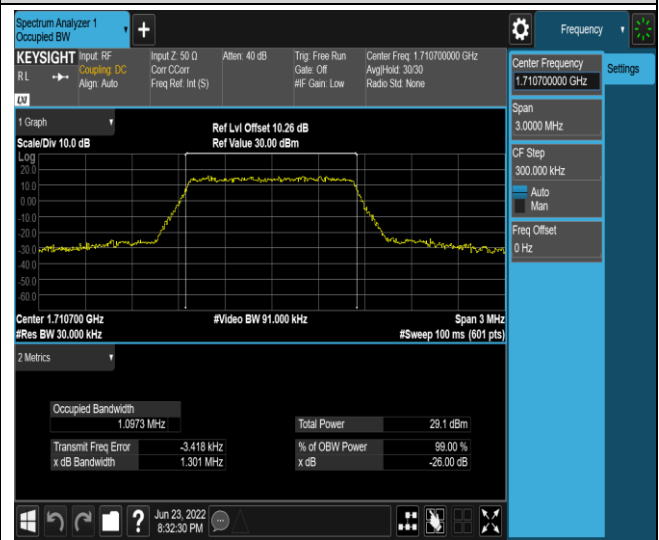

Band66-1.4MHz-16QAM-131979-6RB#0

Band66-1.4MHz-16QAM-132665-6RB#0