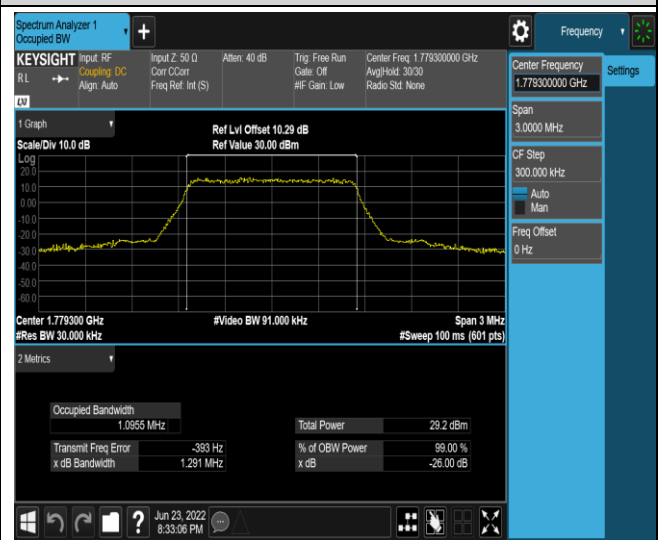

Band66-1.4MHz-16QAM-132665-6RB#0

Band66-3MHz-QPSK-132322-15RB#0