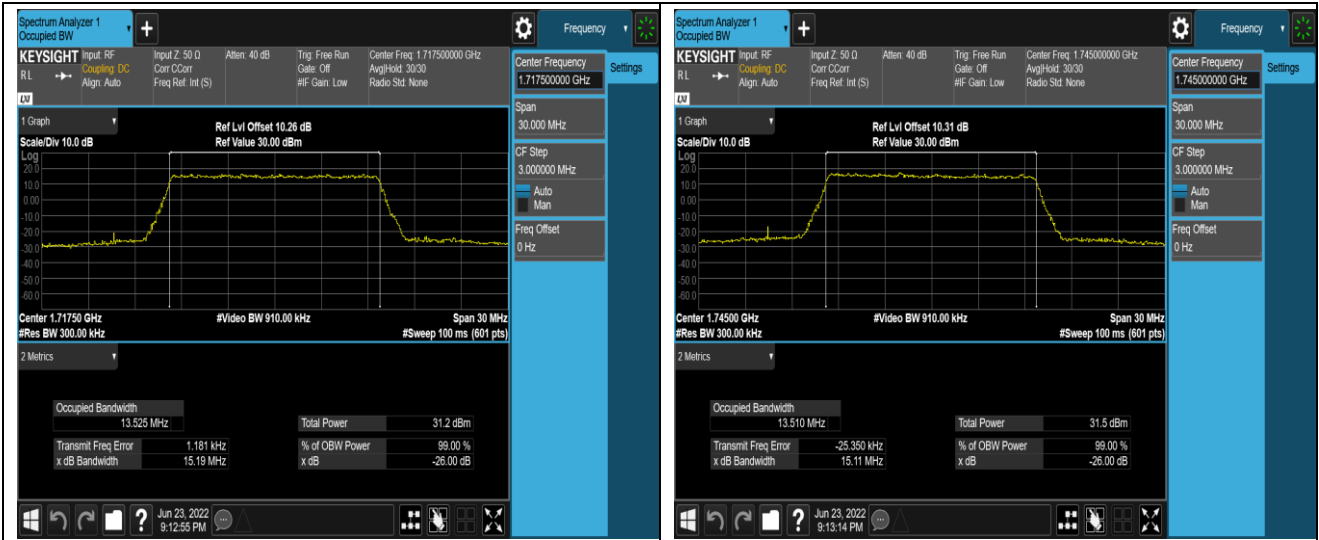

Band66-15MHz-QPSK-132047-75RB#0

Band66-15MHz-QPSK-132322-75RB#0

Band66-15MHz-QPSK-132597-75RB#0

Band66-15MHz-16QAM-132047-75RB#0