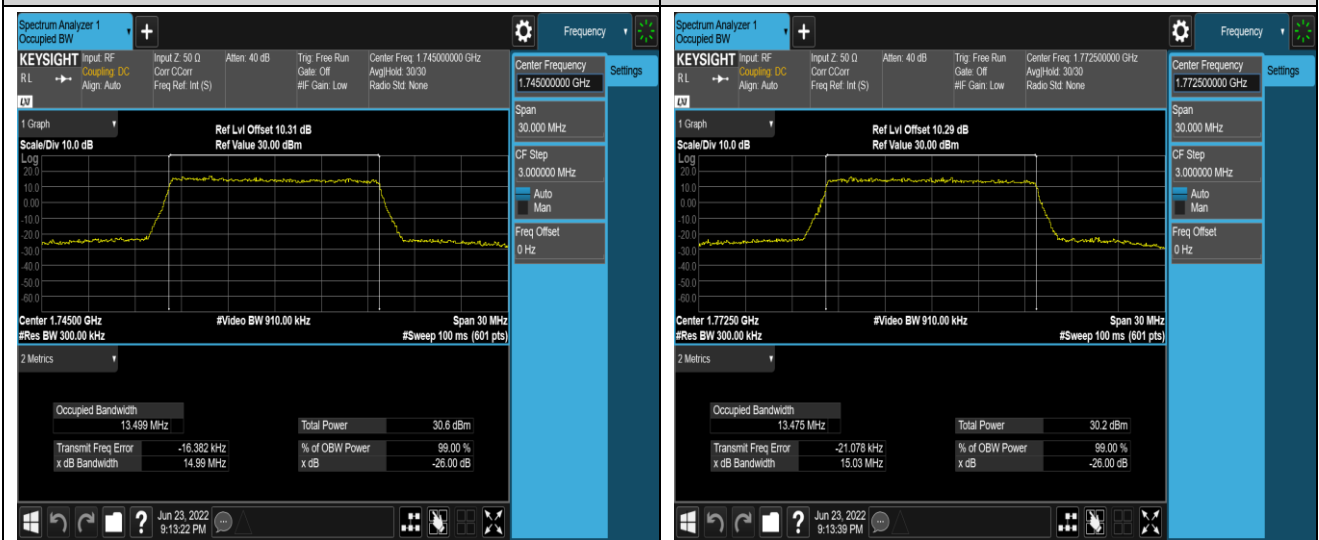

Band66-15MHz-16QAM-132322-75RB#0

Band66-15MHz-16QAM-132597-75RB#0

Band66-20MHz-QPSK-132072-100RB#0

Band66-20MHz-QPSK-132322-100RB#0