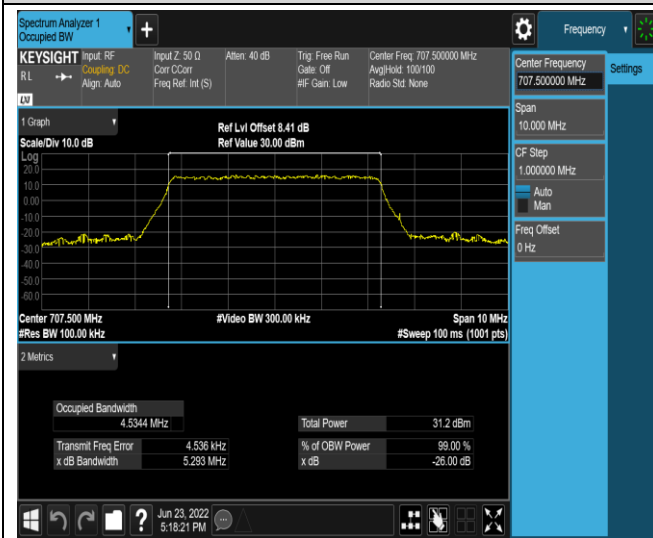

Band12-5MHz-16QAM-23095-25RB#0

Band12-10MHz-QPSK-23060-50RB#0