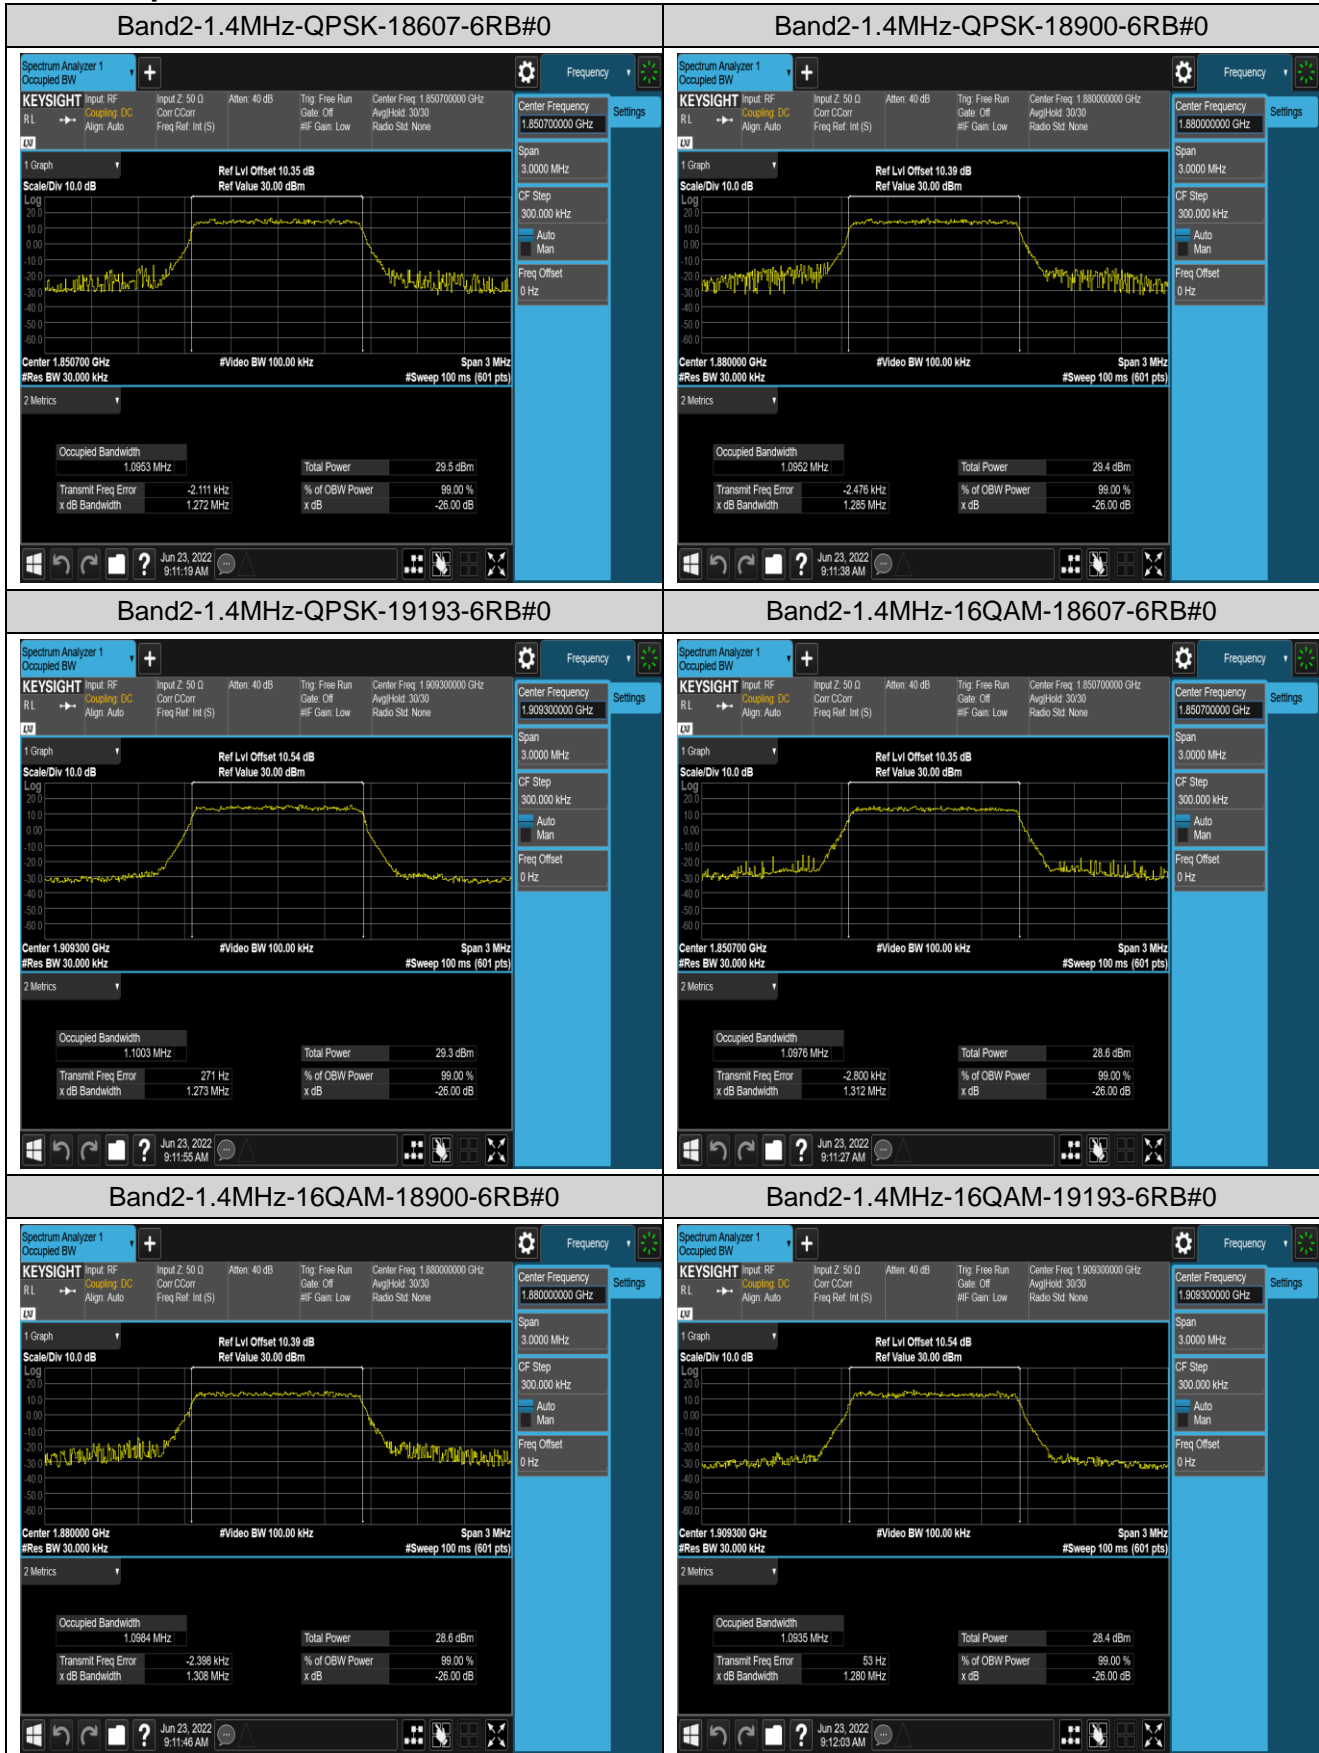

Test Graphs