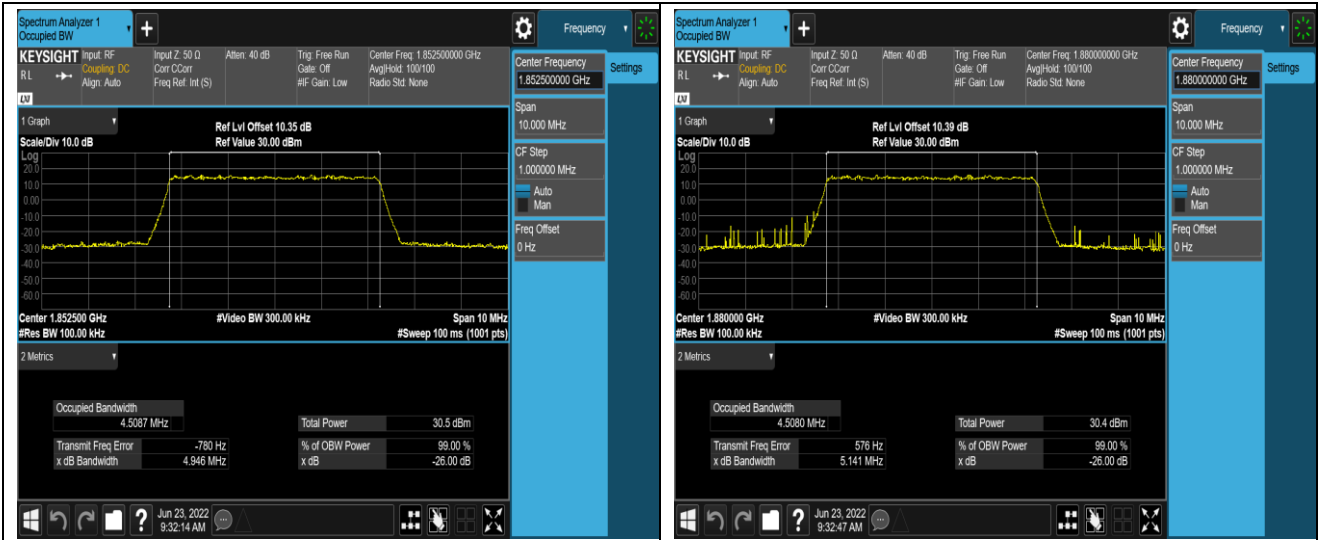

Band2-5MHz-QPSK-19175-25RB#0

Band2-5MHz-16QAM-18625-25RB#0