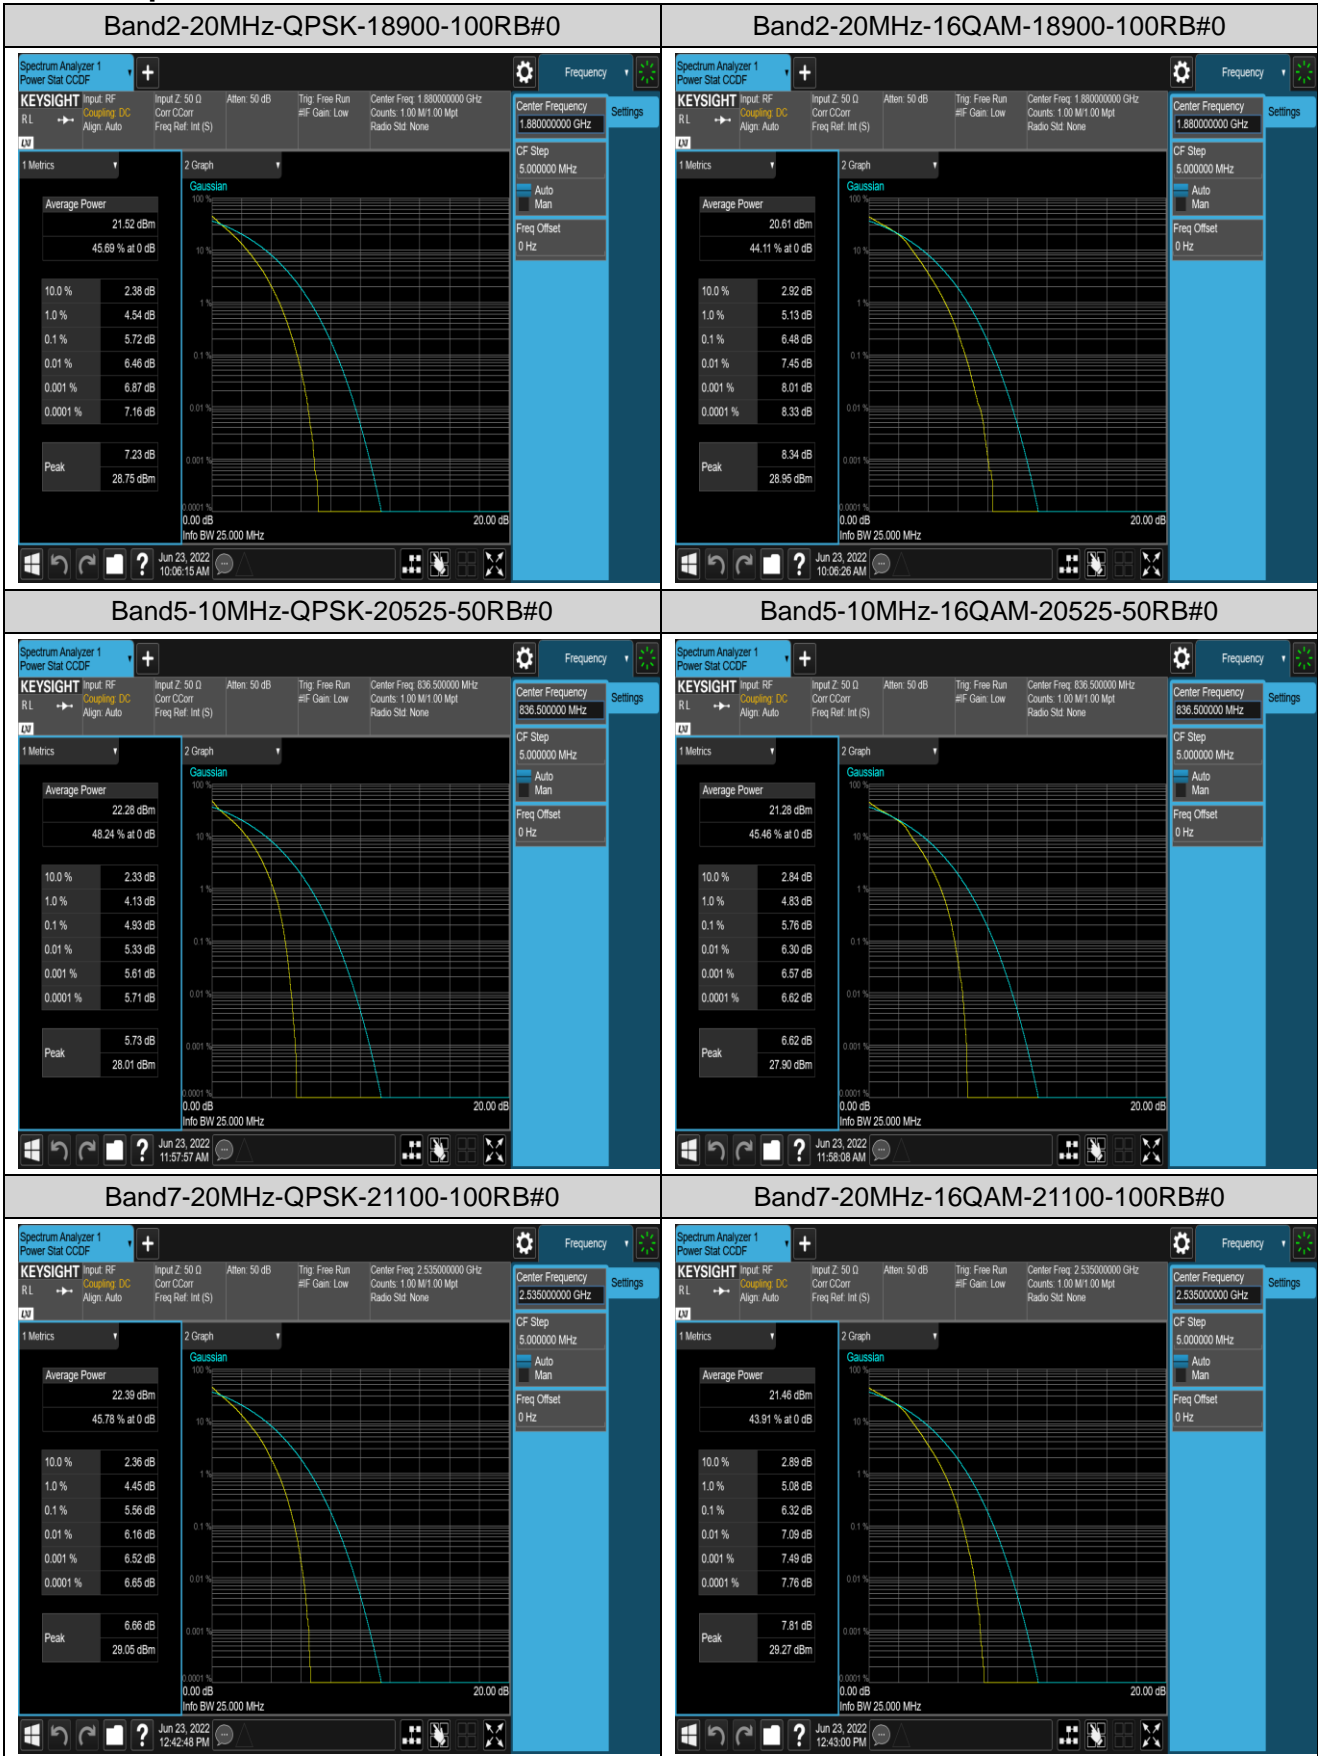

Test Graphs