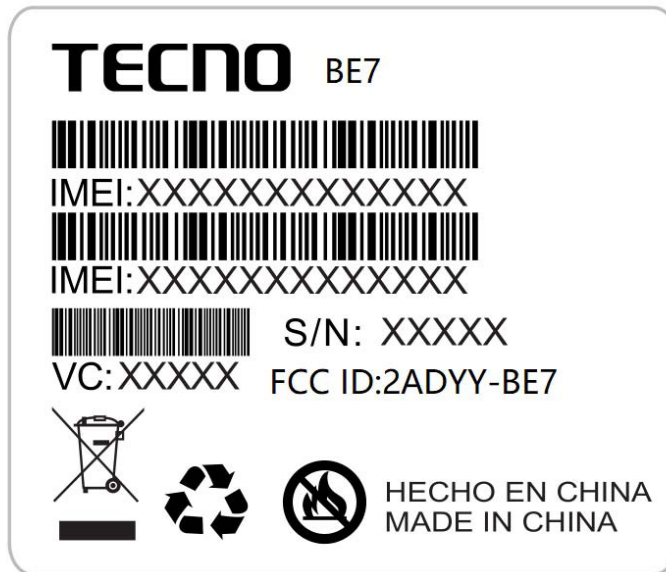

### FCC ID Label

### FCC ID Label Location Information

The label shown shall be permanently affixed at a conspicuous location on the device and be readily visible to the user at the time purchase (Labeling requirements per 2.925)