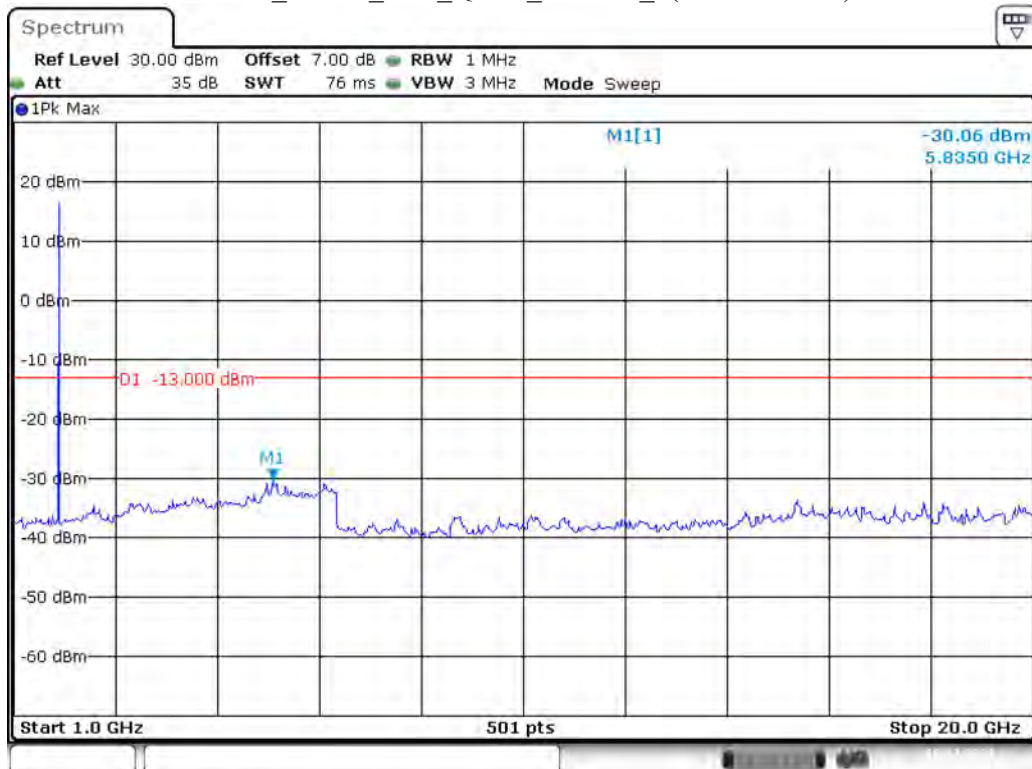

Band 2_5 MHz_Low_QPSK_RB25#0_2(1GHz-20GHz)

Date: 10.DEC.2021 00:16:07