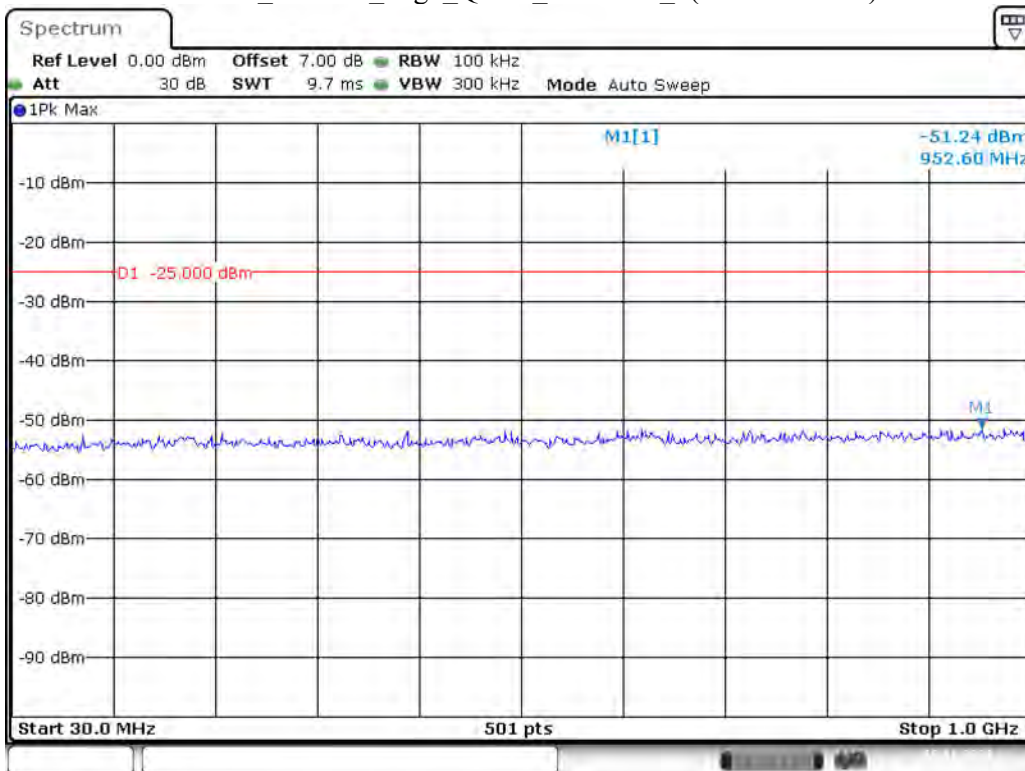

Band 38_20 MHz_High_QPSK_RB100#0_1(30MHz-1GHz)

Date: 19.NOV.2021 17:02:04