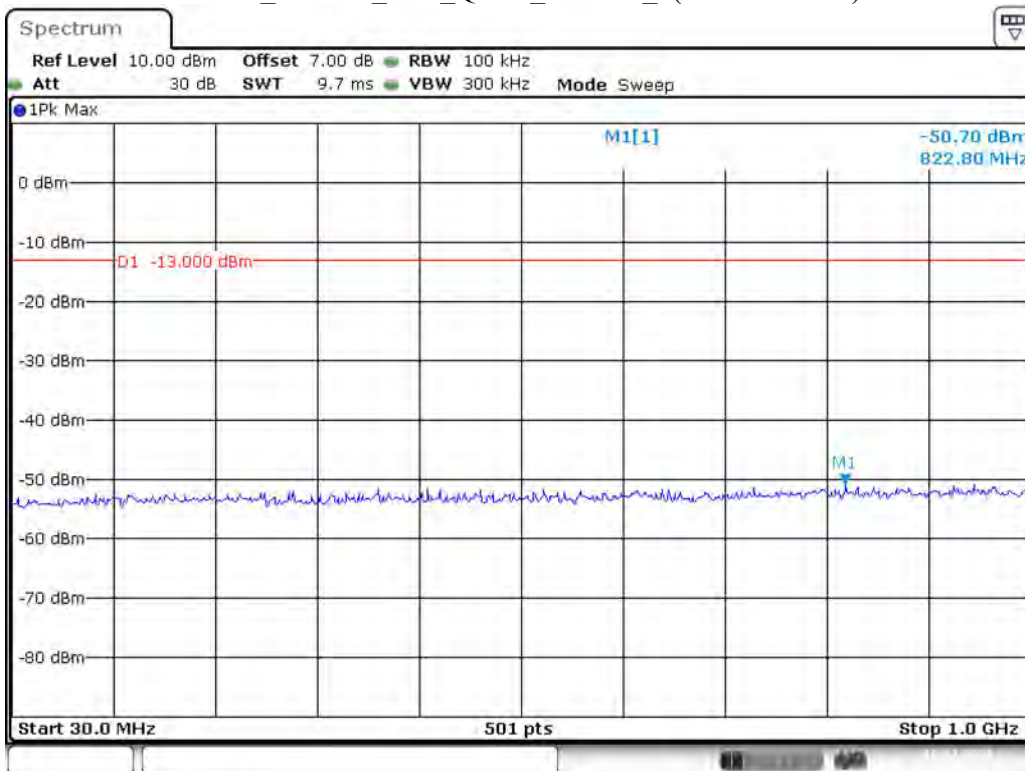

Band 4_15 MHz_Low_QPSK_RB75#0_1(30MHz-1GHz)

Date: 10.DEC.2021 00:38:38