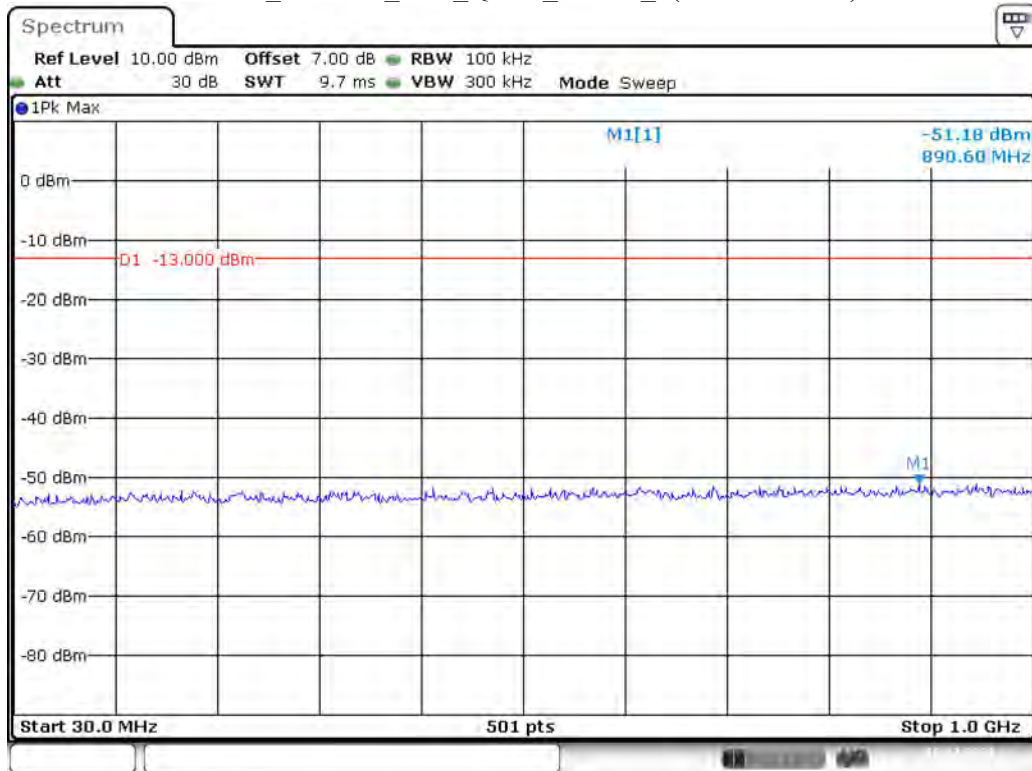

Please refer to following plots:

Band 2_1.4 MHz_Low_QPSK_RB6#0_1(30MHz-1GHz)

Date: 10.DEC.2021 00:10:07

Band 2_1.4 MHz_Low_QPSK_RB6#0_2(1GHz-20GHz)

Date: 10.DEC.2021 14:56:42

Band 2_1.4 MHz_Middle_QPSK_RB6#0_1(30MHz-1GHz)