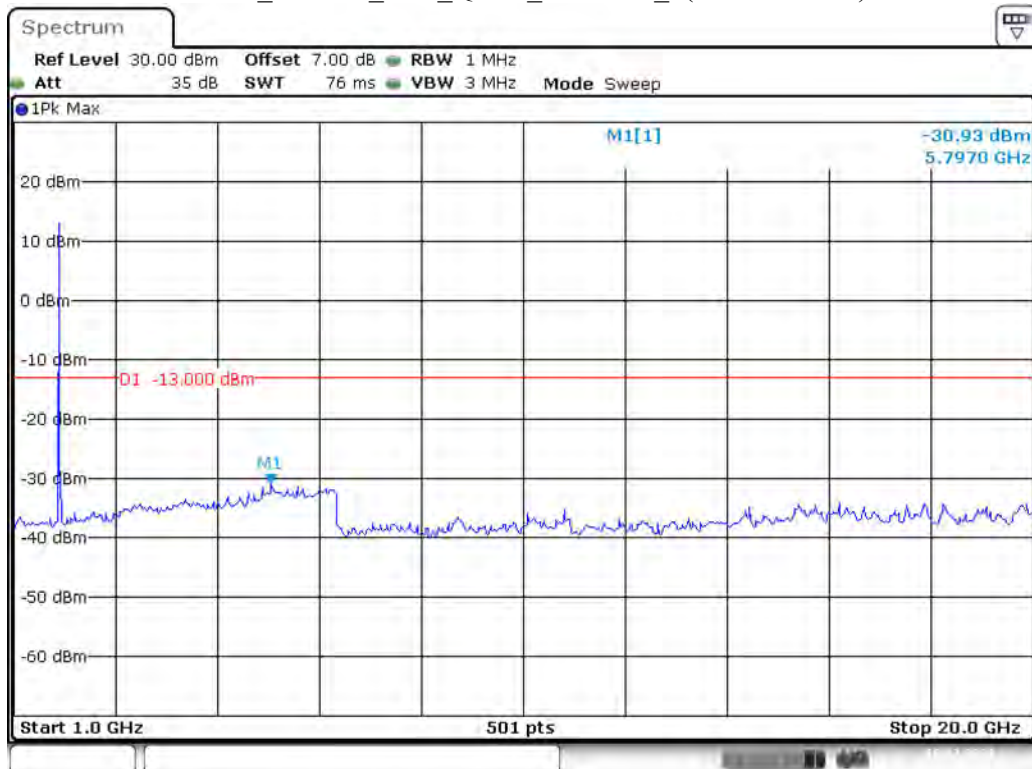

Band 2_20 MHz_Low_QPSK_RB100#0_2(1GHz-20GHz)

Date: 10.DEC.2021 00:24:49