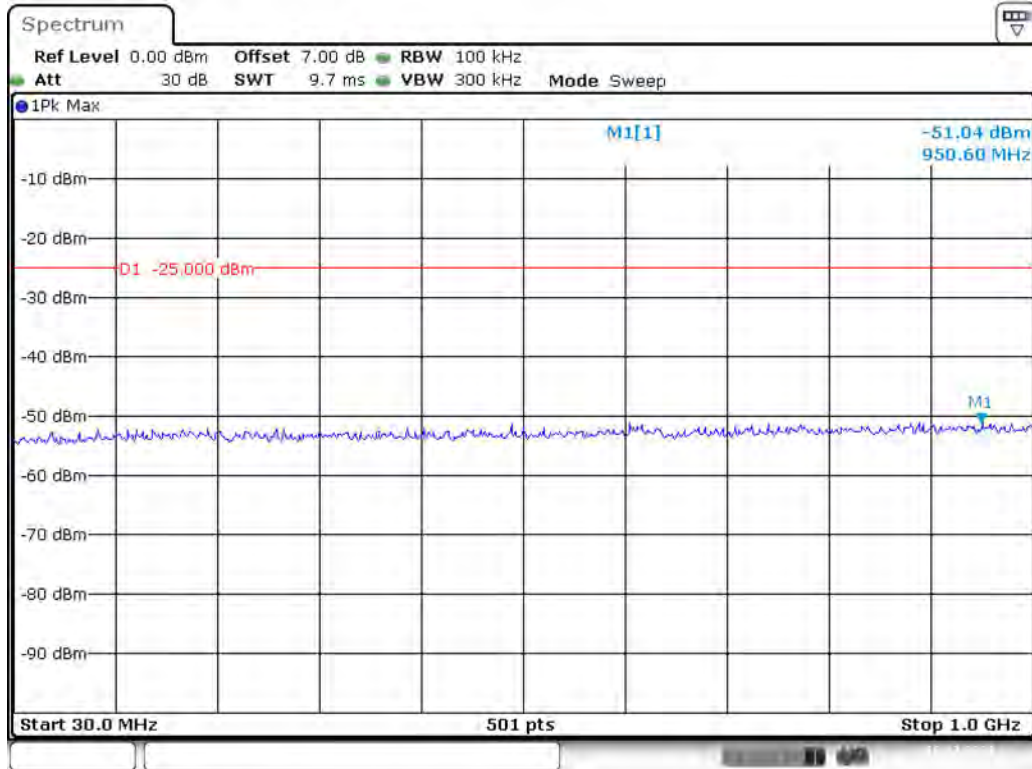

Band 7_5 MHz_High_QPSK_RB25#0_1(30MHz-1GHz)

Date: 10.DEC.2021 00:57:06