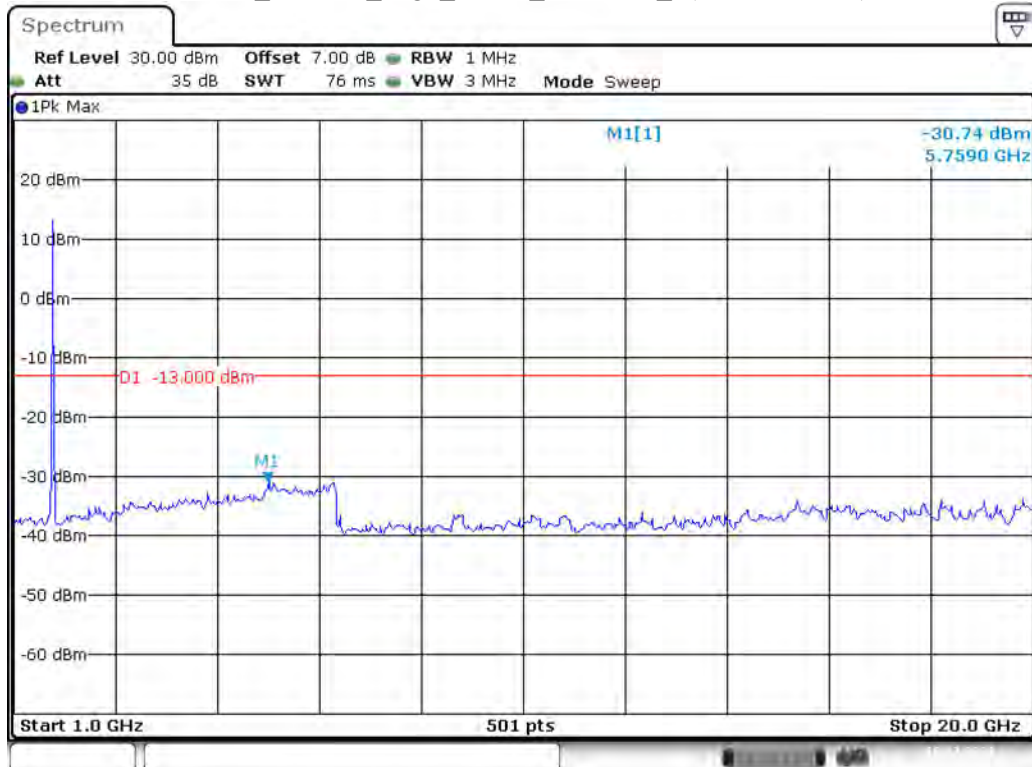

Date: 10.DEC.2021 00:42:21

Band 4_20 MHz_Middle_QPSK_RB100#0_2(1GHz-20GHz)

Date: 10.DEC.2021 00:42:43

Band 4_20 MHz_High_QPSK_RB100#0_1(30MHz-1GHz)

Date: 10.DEC.2021 00:43:25

Band 4_20 MHz_High_QPSK_RB100#0_2(1GHz-20GHz)