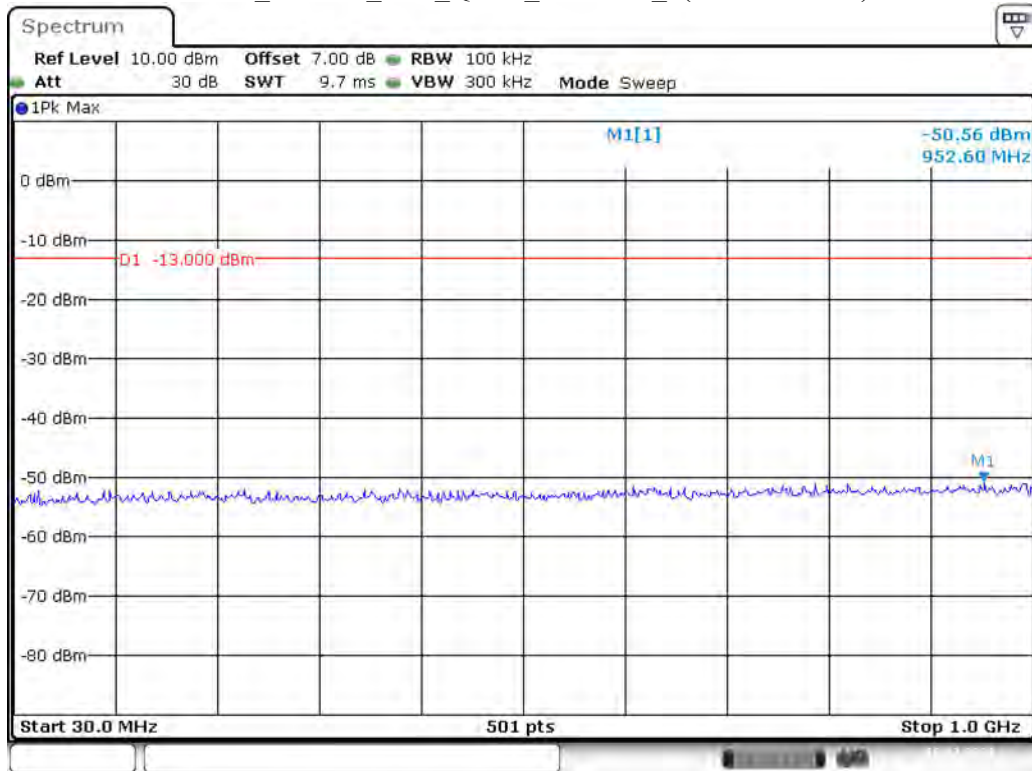

Band 2_20 MHz_Low_QPSK_RB100#0_1(30MHz-1GHz)

Date: 10.DEC.2021 00:24:24