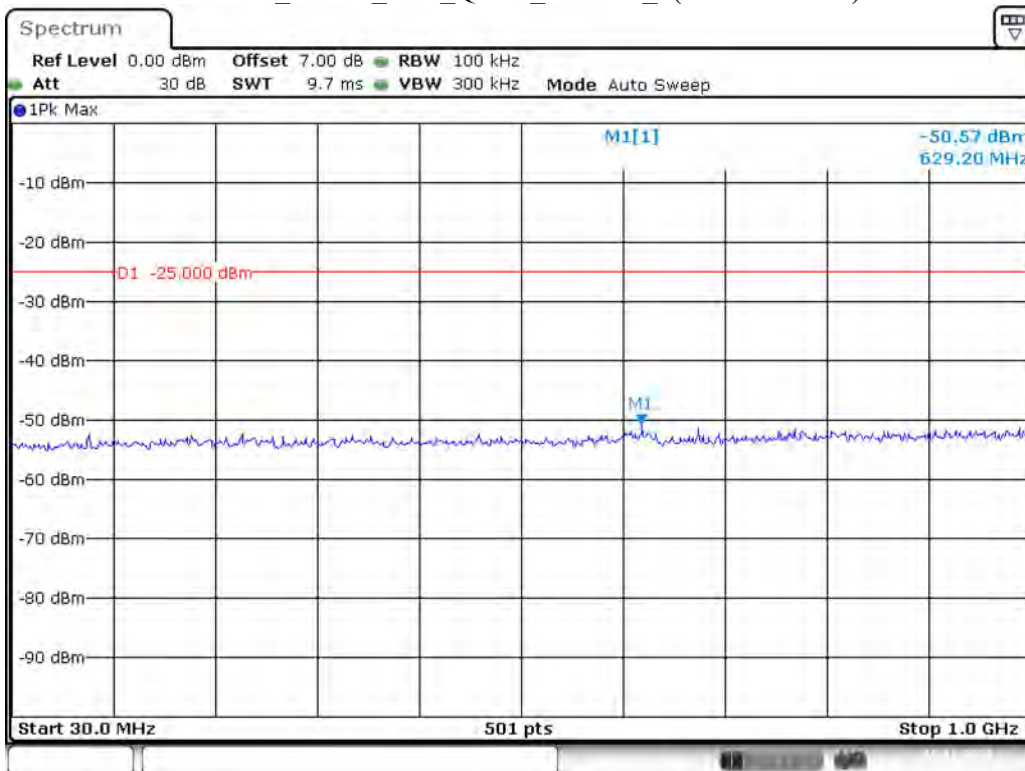

Date: 10.DEC.2021 01:04:53

Band 7_20 MHz_High_QPSK_RB100#0_1(30MHz-1GHz)

Date: 10.DEC.2021 01:05:26

Band 7_20 MHz_High_QPSK_RB100#0_2(1GHz-26.5GHz)

Date: 10.DEC.2021 01:05:54

Band 38_5 MHz_Low_QPSK_RB25#0_1(30MHz-1GHz)