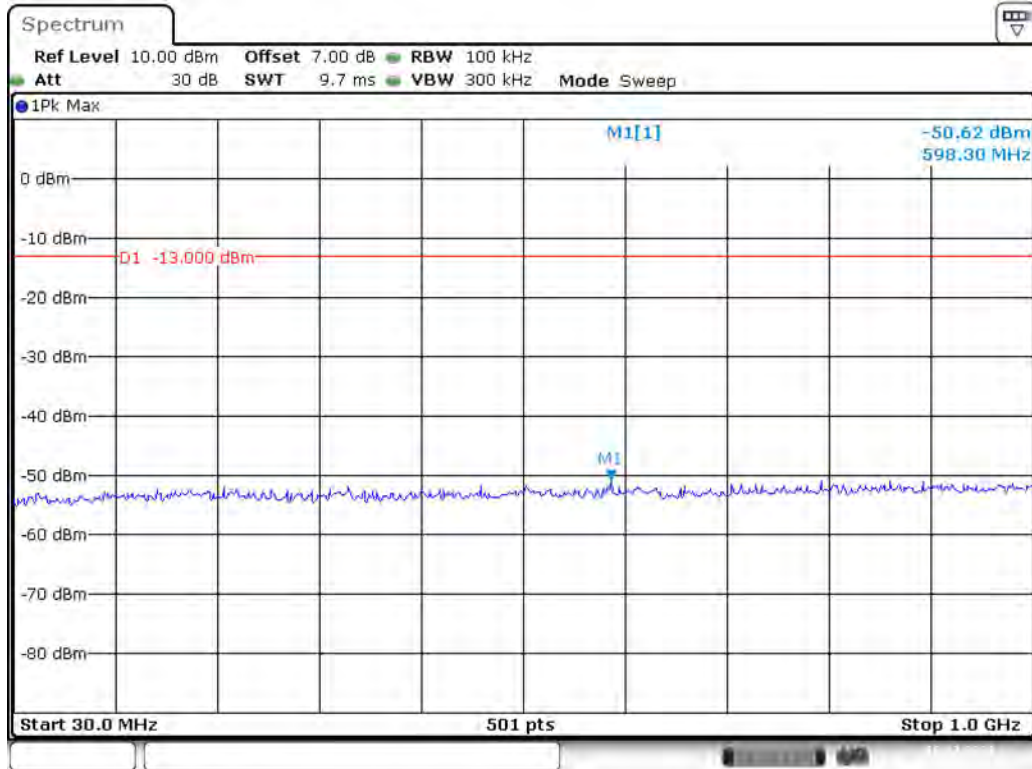

Date: 10.DEC.2021 00:17:45

Band 2_10 MHz_Low_QPSK_RB50#0_1(30MHz-1GHz)

Date: 10.DEC.2021 00:18:22

Band 2_10 MHz_Low_QPSK_RB50#0_2(1GHz-20GHz)

Date: 10.DEC.2021 00:18:50

Band 2_10 MHz_Middle_QPSK_RB50#0_1(30MHz-1GHz)