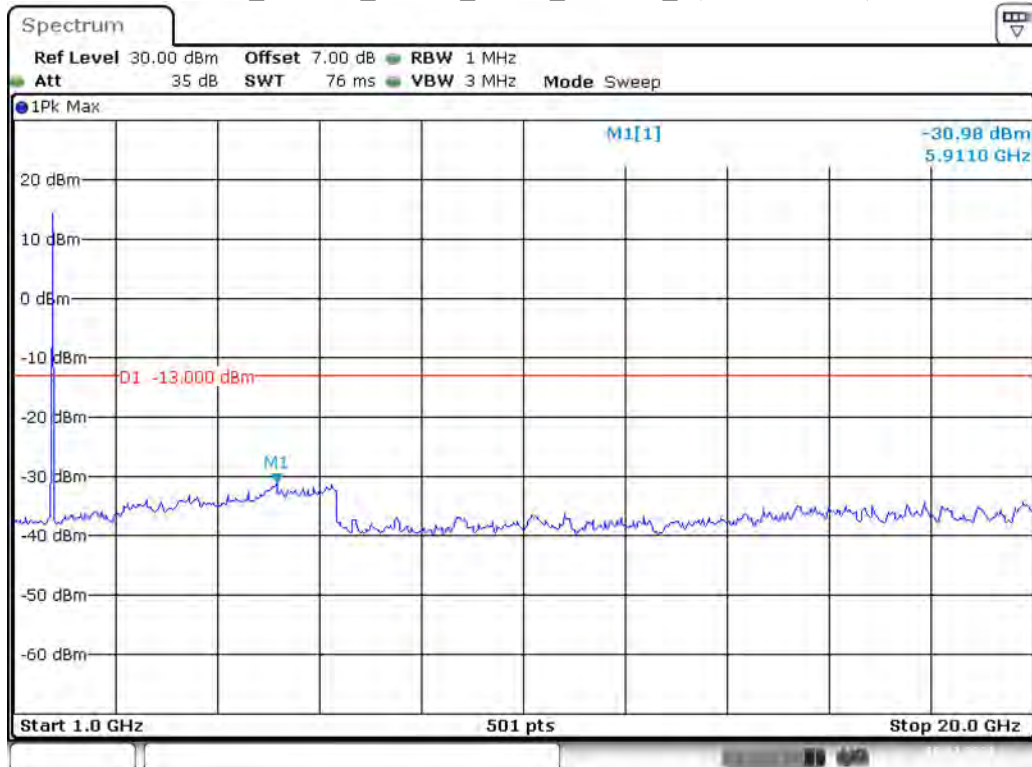

Band 4_10 MHz_Middle_QPSK_RB50#0_2(1GHz-20GHz)

Date: 10.DEC.2021 00:37:04