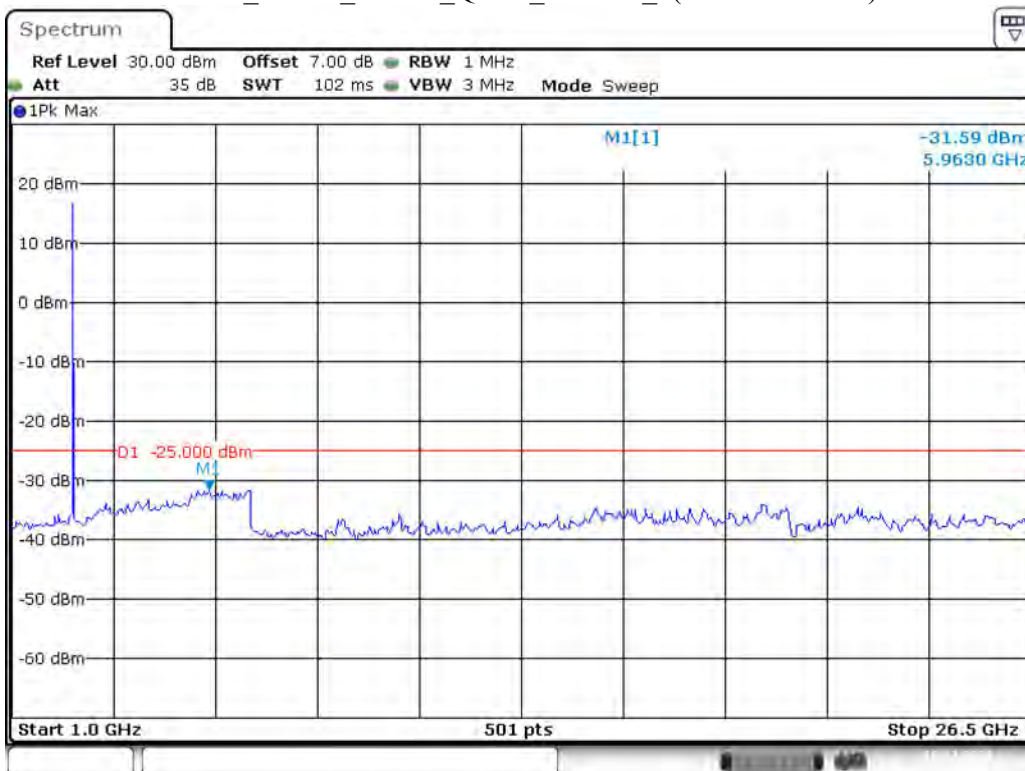

Date: 10.DEC.2021 00:55:19

Band 7_5 MHz_Low_QPSK_RB25#0_2(1GHz-26.5GHz)

Date: 10.DEC.2021 00:55:47

Band 7_5 MHz_Middle_QPSK_RB25#0_1(30MHz-1GHz)

Date: 10.DEC.2021 00:56:11

Band 7_5 MHz_Middle_QPSK_RB25#0_2(1GHz-26.5GHz)