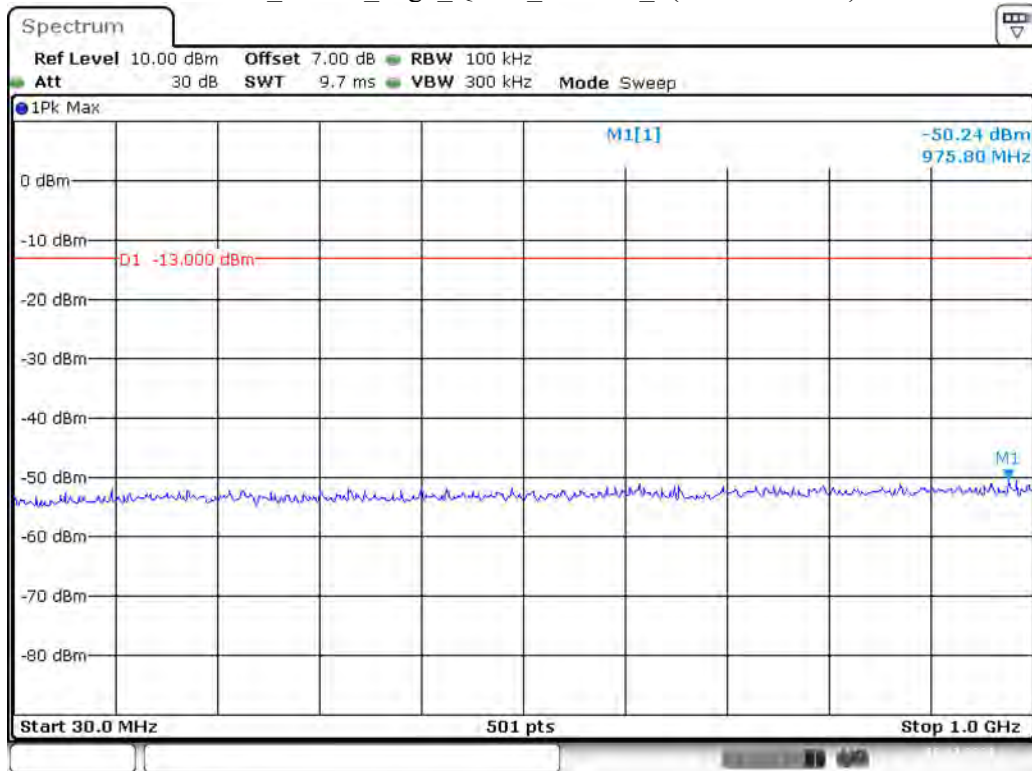

Band 2_3 MHz_High_QPSK_RB15#0_1(30MHz-1GHz)

Date: 10.DEC.2021 00:14:43