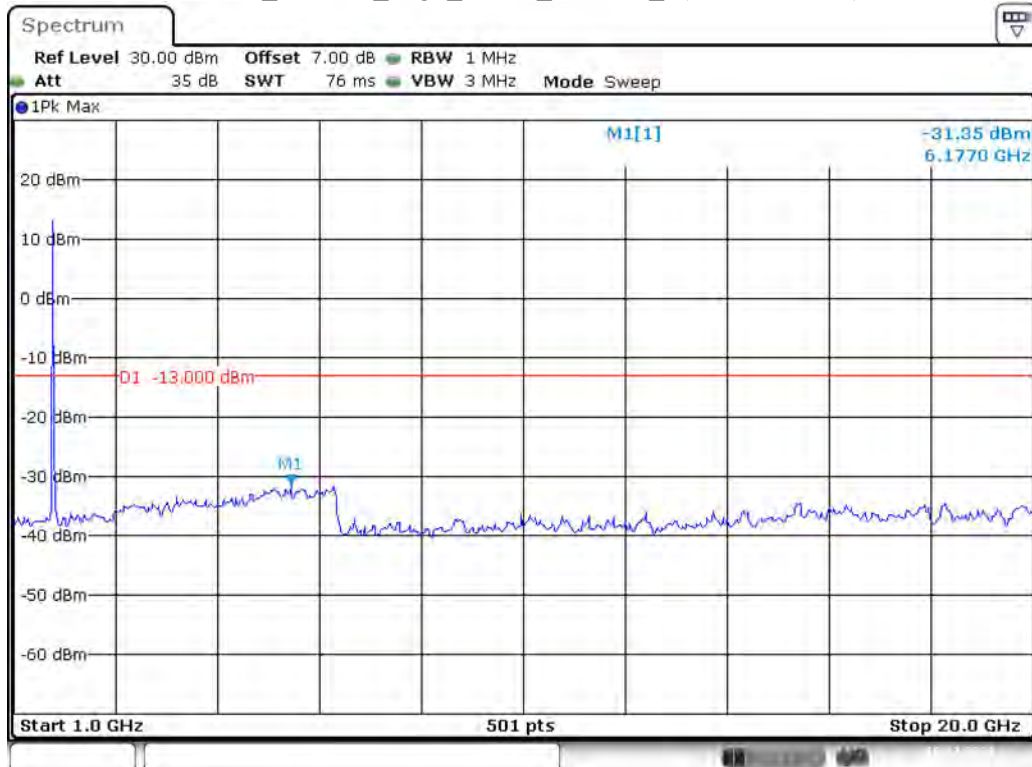

Date: 10.DEC.2021 00:39:30

Band 4_15 MHz_Middle_QPSK_RB75#0_2(1GHz-20GHz)

Date: 10.DEC.2021 00:39:55

Band 4_15 MHz_High_QPSK_RB75#0_1(30MHz-1GHz)

Date: 10.DEC.2021 00:40:22

Band 4_15 MHz_High_QPSK_RB75#0_2(1GHz-20GHz)