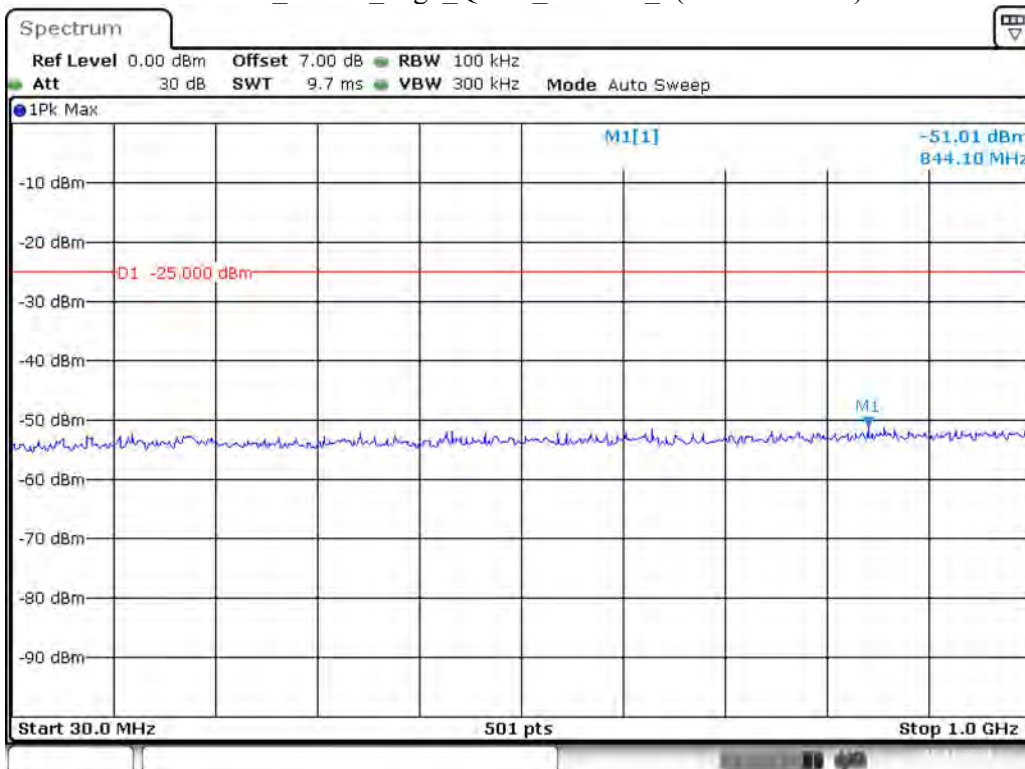

Band 41_5 MHz_High_QPSK_RB25#0_1(30MHz-1GHz)

Date: 19.NOV.2021 18:02:48