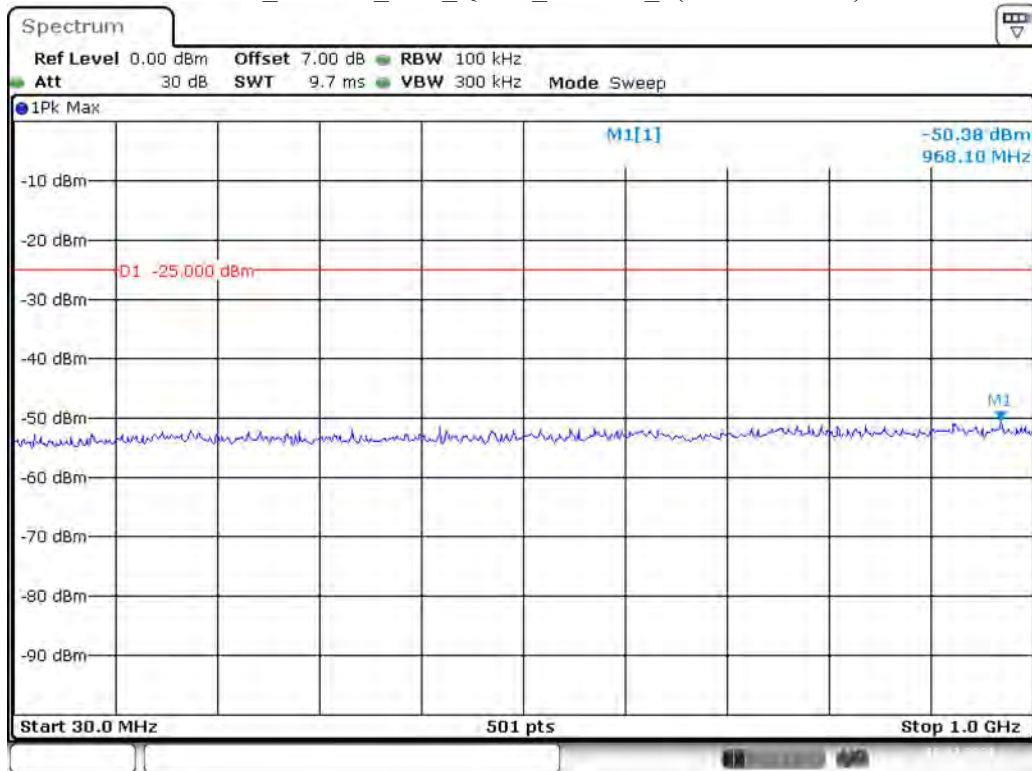

Date: 10.DEC.2021 00:56:33

Band 7_5 MHz_High_QPSK_RB25#0_1(30MHz-1GHz)

Date: 10.DEC.2021 00:57:06

Band 7_5 MHz_High_QPSK_RB25#0_2(1GHz-26.5GHz)

Date: 10.DEC.2021 00:57:31

Band 7_10 MHz_Low_QPSK_RB50#0_1(30MHz-1GHz)