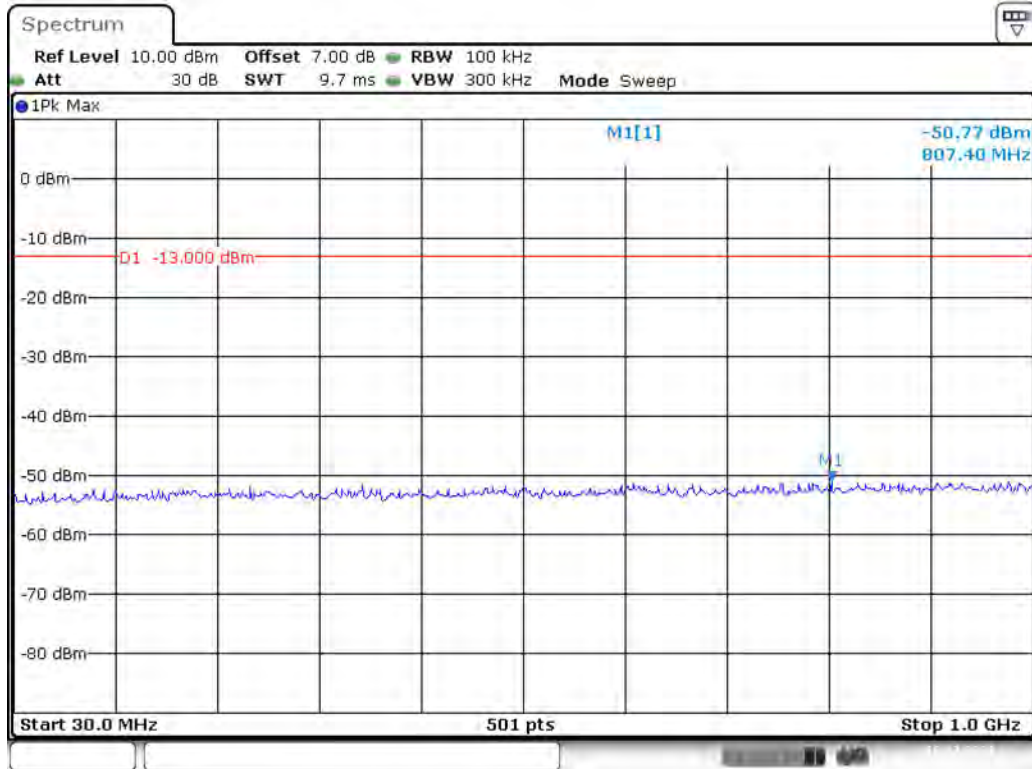

Band 4_5 MHz_Low_QPSK_RB25#0_1(30MHz-1GHz)

Date: 10.DEC.2021 00:33:00