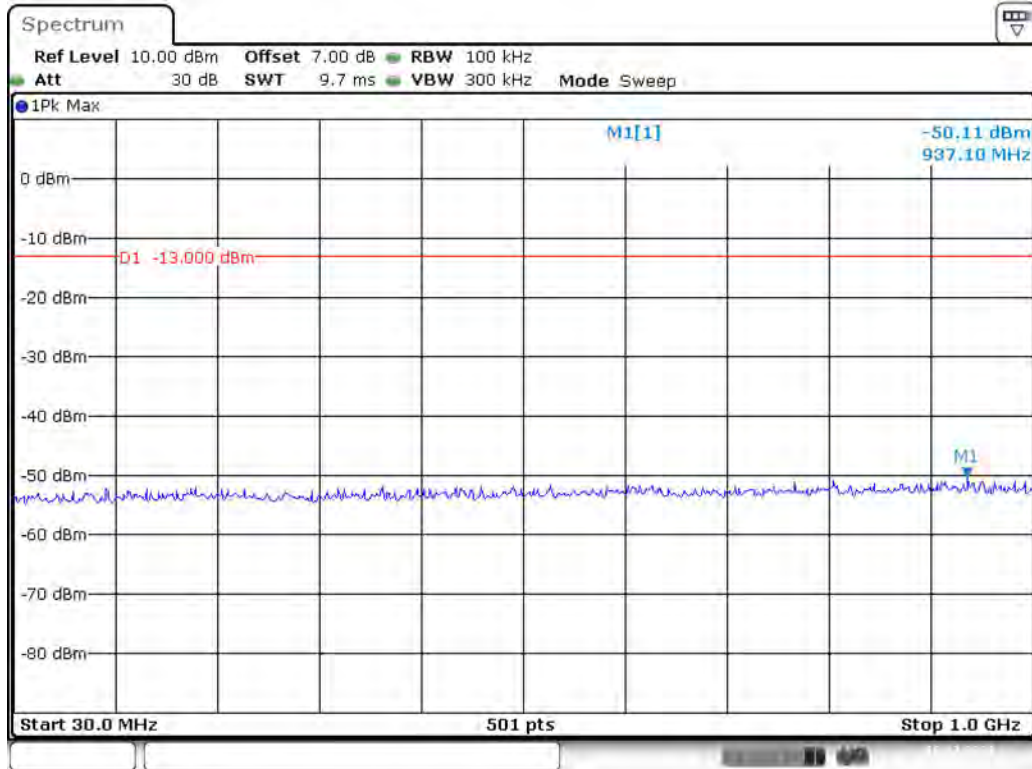

Please refer to following plots:

Band 2_1.4 MHz_Low_QPSK_RB6#0_1(30MHz-1GHz)

Date: 10.DEC.2021 00:10:07

Band 2_1.4 MHz_Low_QPSK_RB6#0_2(1GHz-20GHz)

Date: 10.DEC.2021 14:56:42

Band 2_1.4 MHz_Middle_QPSK_RB6#0_1(30MHz-1GHz)