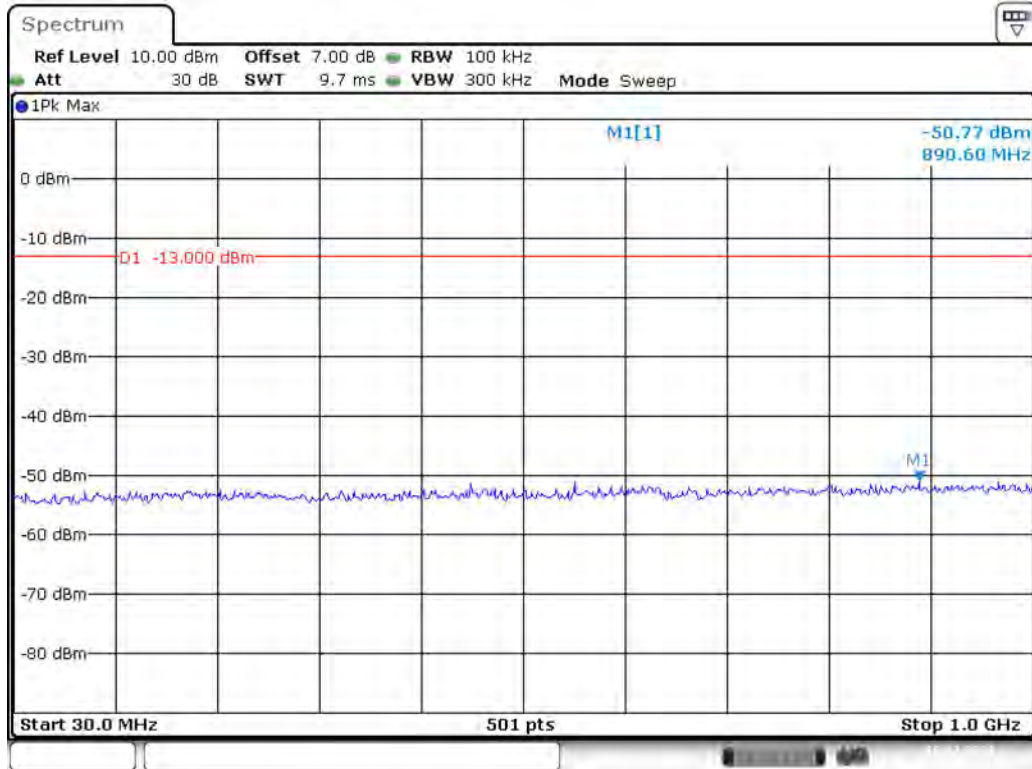

Date: 10.DEC.2021 00:20:33

Band 2_15 MHz_Low_QPSK_RB75#0_1(30MHz-1GHz)

Date: 10.DEC.2021 00:21:13

Band 2_15 MHz_Low_QPSK_RB75#0_2(1GHz-20GHz)

Date: 10.DEC.2021 00:21:38

Band 2_15 MHz_Middle_QPSK_RB75#0_1(30MHz-1GHz)