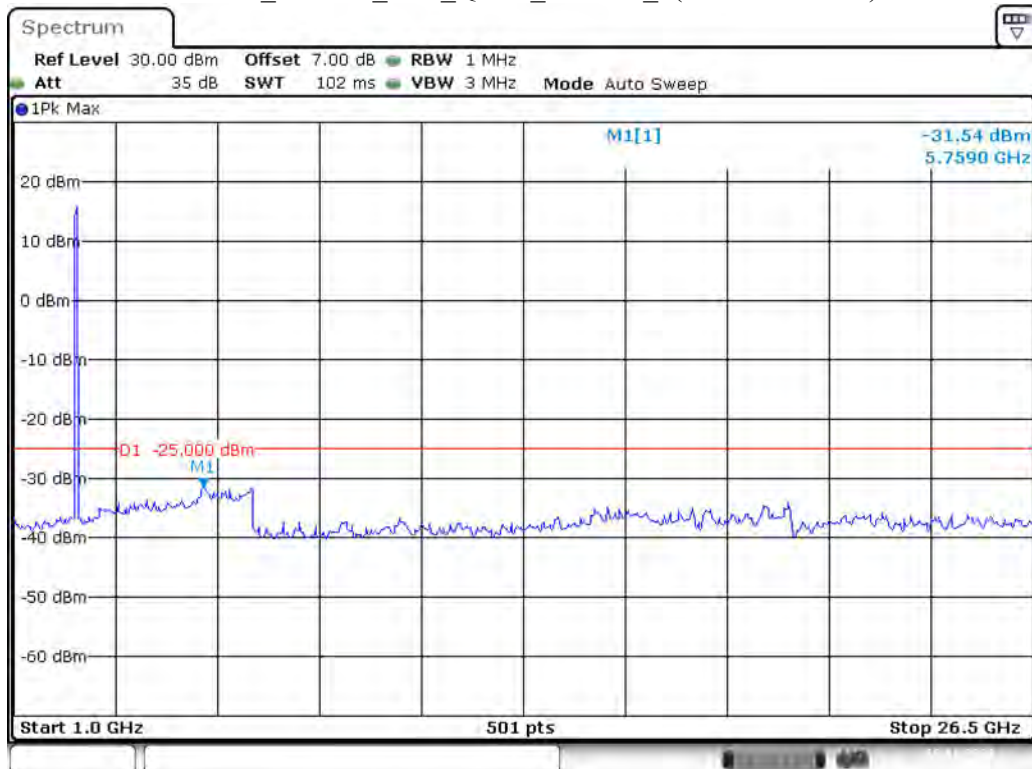

Band 38_15 MHz_Low_QPSK_RB75#0_2(1GHz-26.5GHz)

Date: 19.NOV.2021 16:57:39