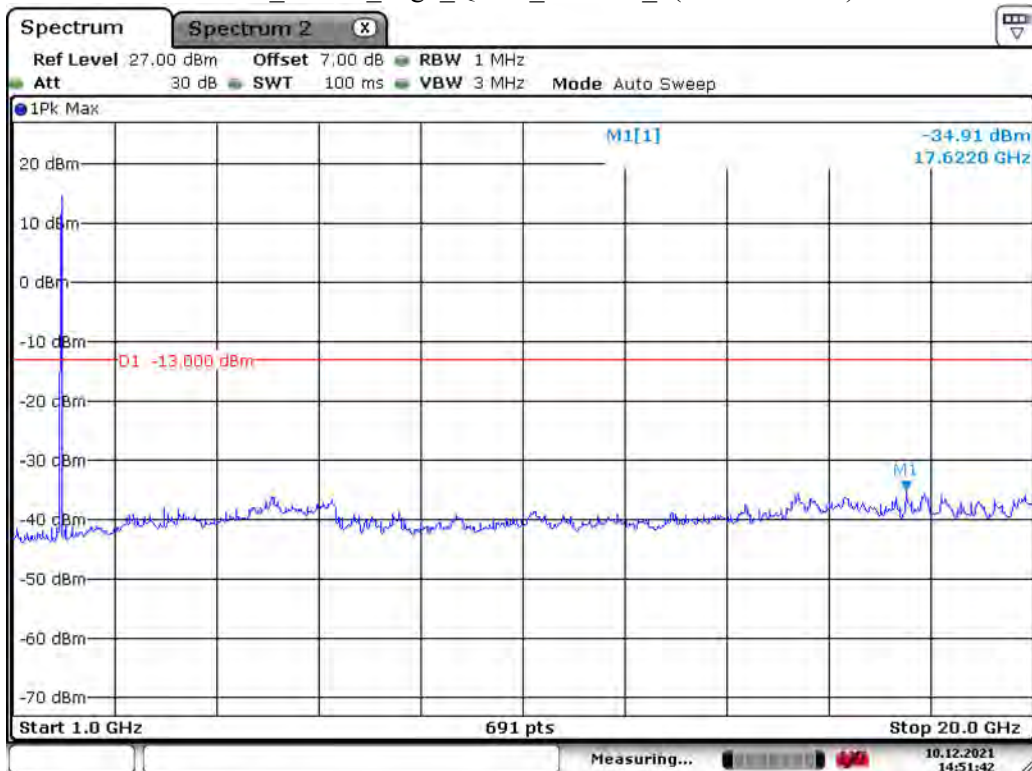

Date: 10.DEC.2021 00:13:51

Band 2_3 MHz_Middle_QPSK_RB15#0_2(1GHz-20GHz)

Date: 10.DEC.2021 14:52:49

Band 2_3 MHz_High_QPSK_RB15#0_1(30MHz-1GHz)

Date: 10.DEC.2021 00:14:43

Band 2_3 MHz_High_QPSK_RB15#0_2(1GHz-20GHz)