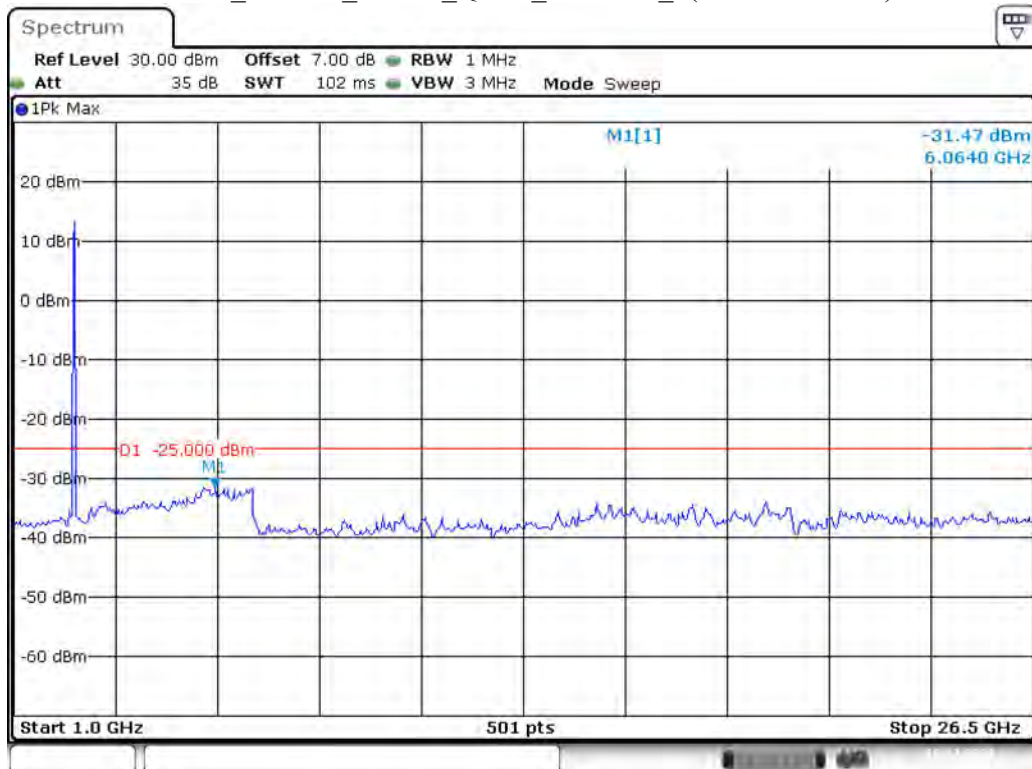

Date: 10.DEC.2021 01:03:38

Band 7_20 MHz_Low_QPSK_RB100#0_2(1GHz-26.5GHz)

Date: 10.DEC.2021 01:04:04

Band 7_20 MHz_Middle_QPSK_RB100#0_1(30MHz-1GHz)

Date: 10.DEC.2021 01:04:33

Band 7_20 MHz_Middle_QPSK_RB100#0_2(1GHz-26.5GHz)