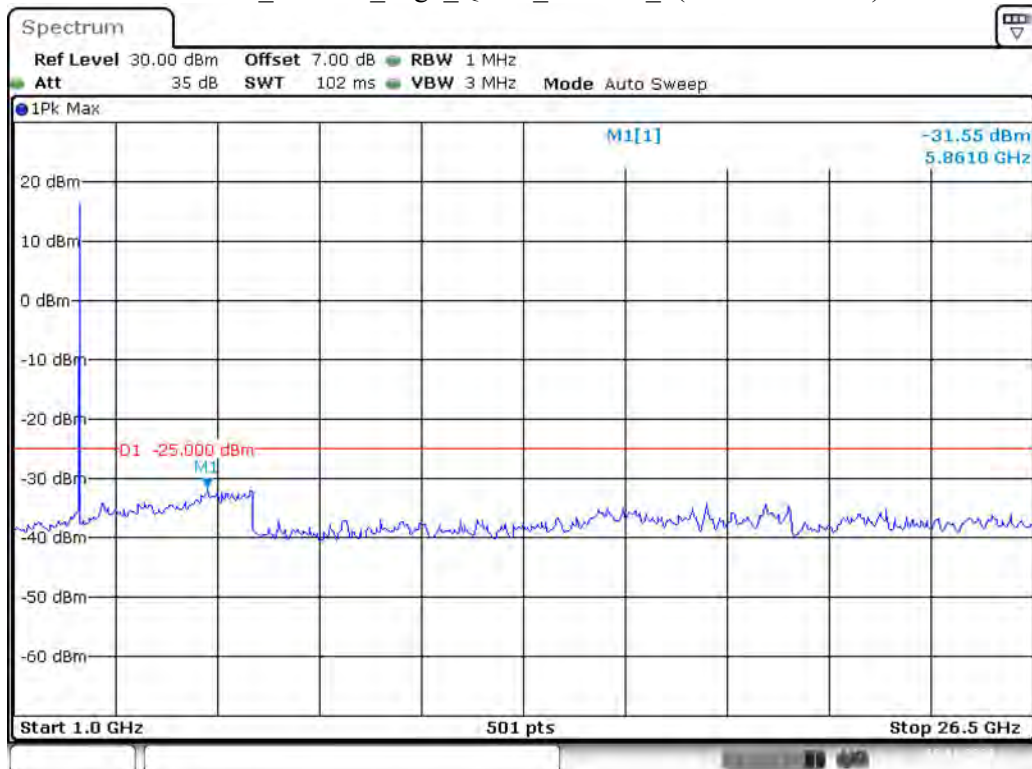

Band 41_10 MHz_High_QPSK_RB50#0_2(1GHz-26.5GHz)

Date: 19.NOV.2021 18:05:57