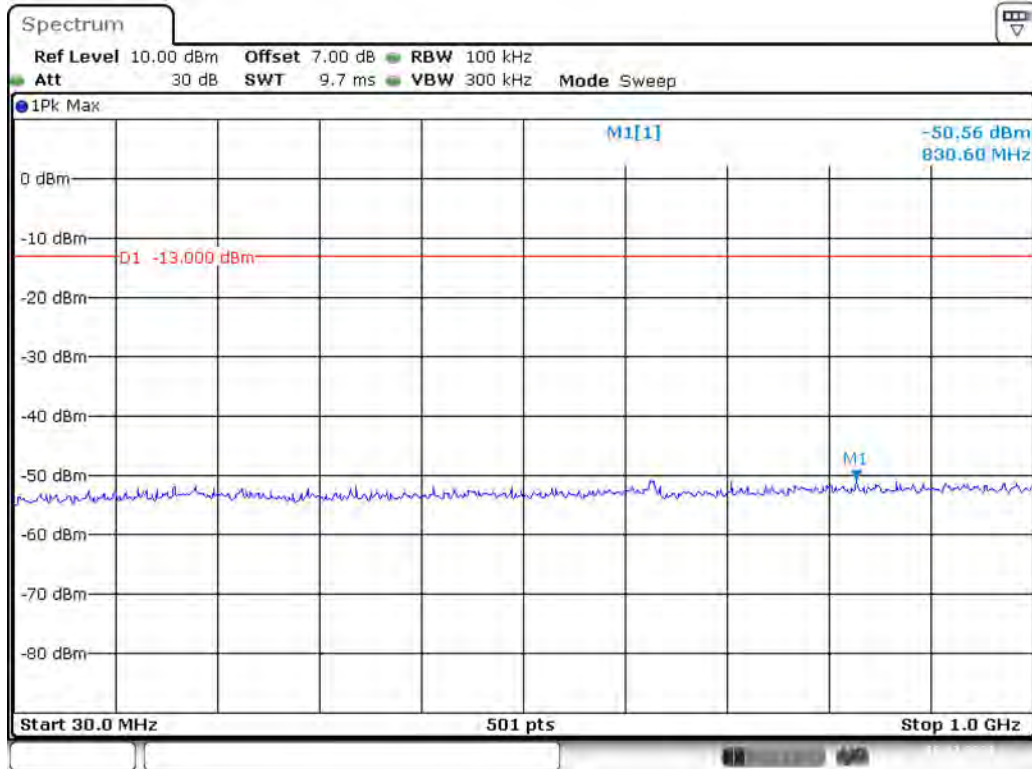

Date: 10.DEC.2021 15:00:25

Band 4_3 MHz_Low_QPSK_RB15#0_1(30MHz-1GHz)

Date: 10.DEC.2021 00:29:57

Band 4_3 MHz_Low_QPSK_RB15#0_2(1GHz-20GHz)

Date: 10.DEC.2021 15:03:17

Band 4_3 MHz_Middle_QPSK_RB15#0_1(30MHz-1GHz)