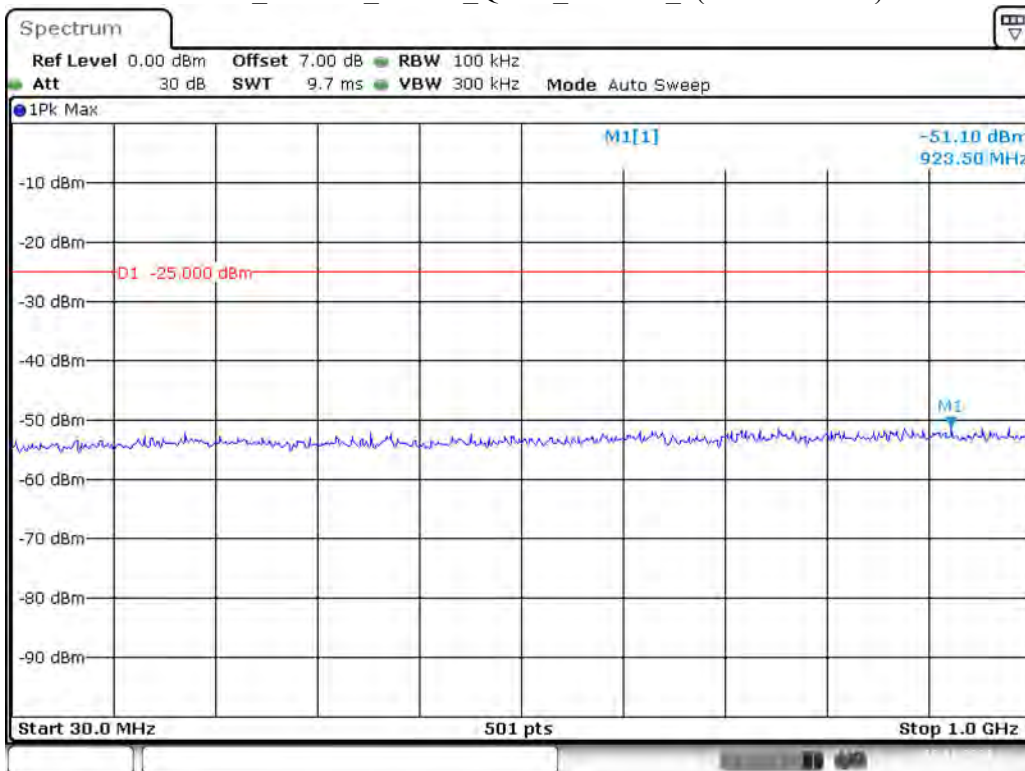

Band 38_10 MHz_Middle_QPSK_RB50#0_1(30MHz-1GHz)

Date: 19.NOV.2021 16:55:20