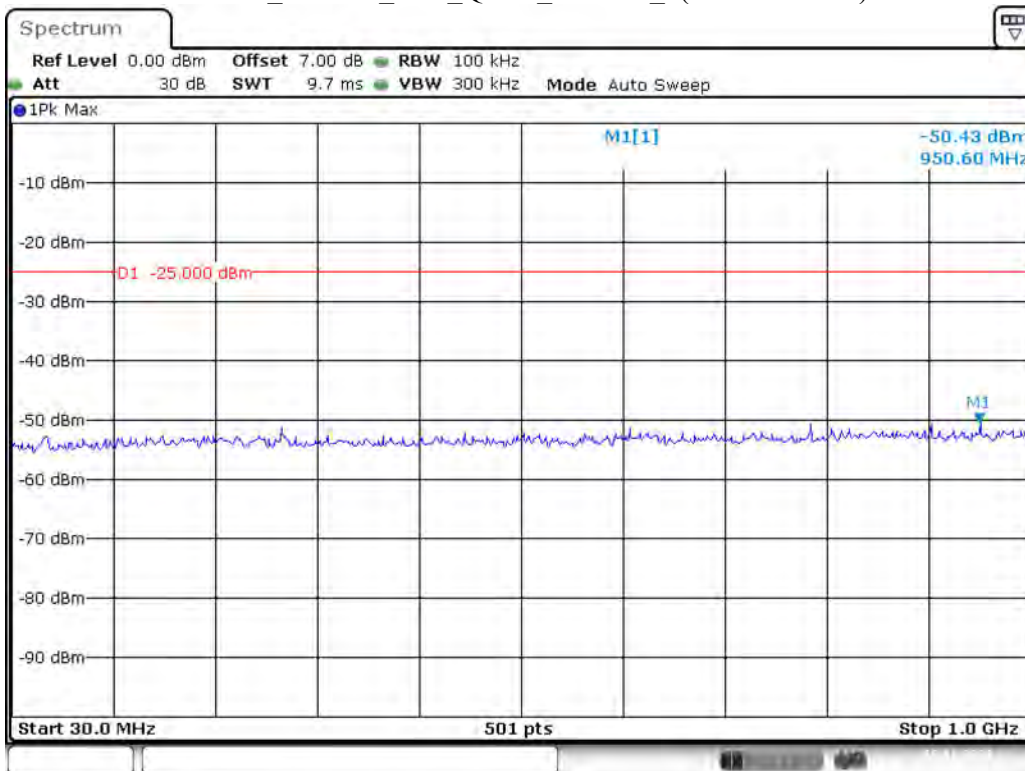

Date: 19.NOV.2021 18:02:18

Band 41_5 MHz_High_QPSK_RB25#0_1(30MHz-1GHz)

Date: 19.NOV.2021 18:02:48

Band 41_5 MHz_High_QPSK_RB25#0_2(1GHz-26.5GHz)

Date: 19.NOV.2021 18:03:10

Band 41_10 MHz_Low_QPSK_RB50#0_1(30MHz-1GHz)