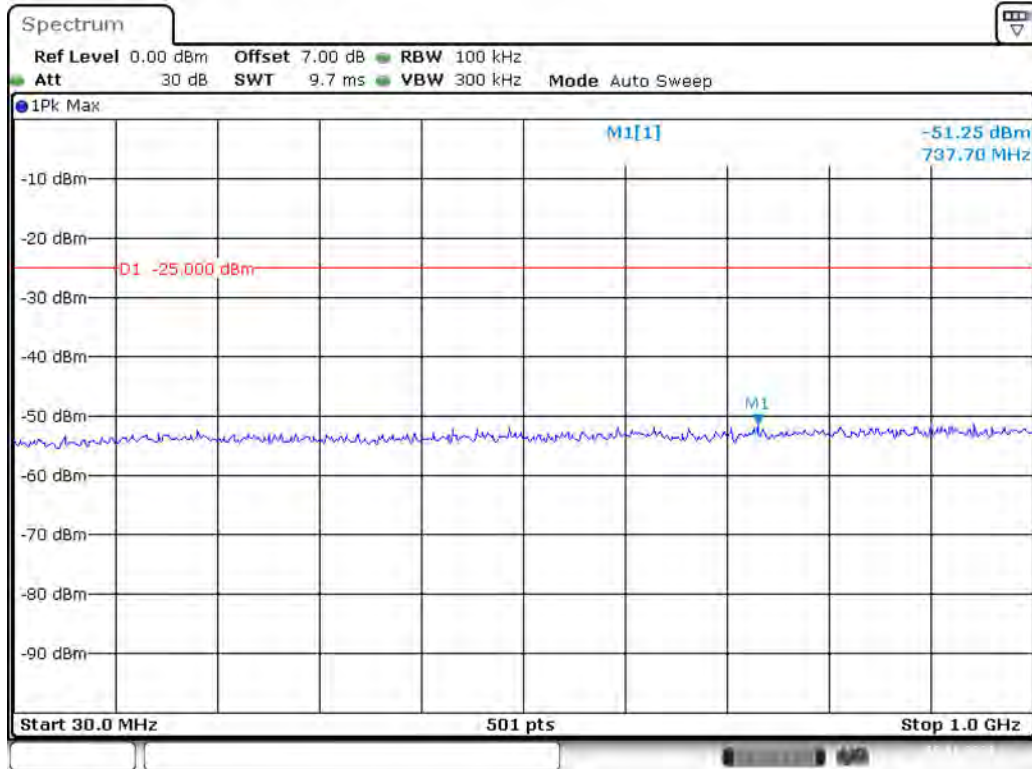

Date: 19.NOV.2021 16:58:28

Band 38_15 MHz_High_QPSK_RB75#0_1(30MHz-1GHz)

Date: 19.NOV.2021 16:59:04

Band 38_15 MHz_High_QPSK_RB75#0_2(1GHz-26.5GHz)

Date: 19.NOV.2021 16:59:32

Band 38_20 MHz_Low_QPSK_RB100#0_1(30MHz-1GHz)