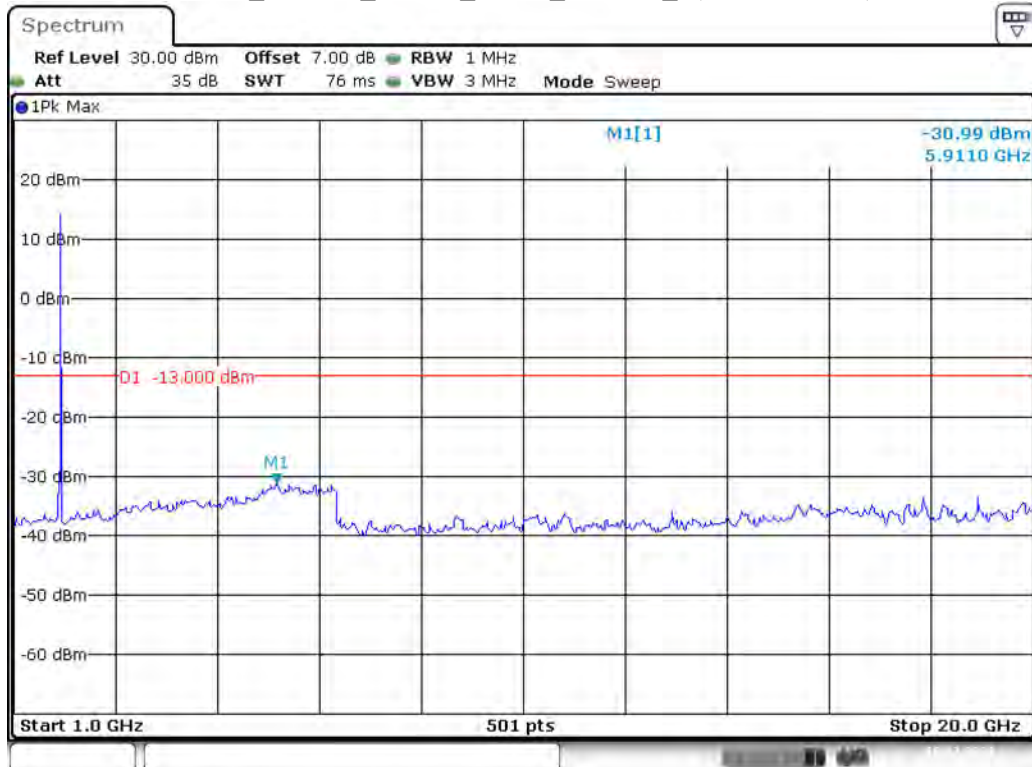

Band 2_10 MHz_Middle_QPSK_RB50#0_2(1GHz-20GHz)

Date: 10.DEC.2021 00:19:43