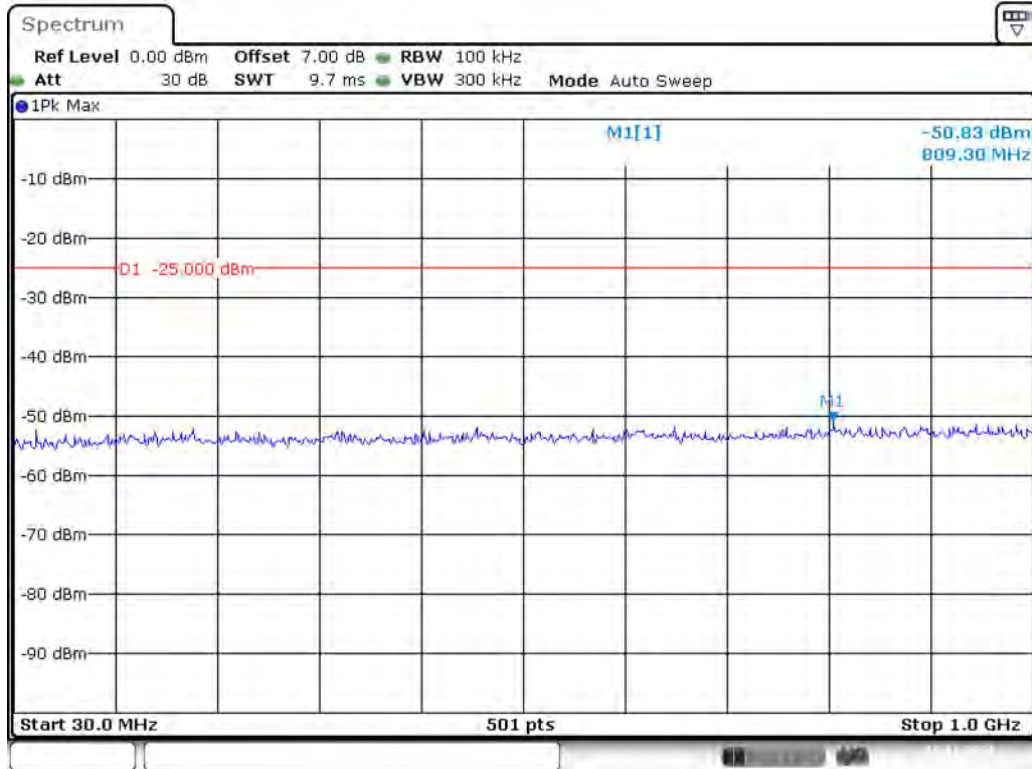

Date: 19.NOV.2021 18:07:56

Band 41_15 MHz_High_QPSK_RB75#0_1(30MHz-1GHz)

Date: 19.NOV.2021 18:08:25

Band 41_15 MHz_High_QPSK_RB75#0_2(1GHz-26.5GHz)

Date: 19.NOV.2021 18:08:51

Band 41_20 MHz_Low_QPSK_RB100#0_1(30MHz-1GHz)