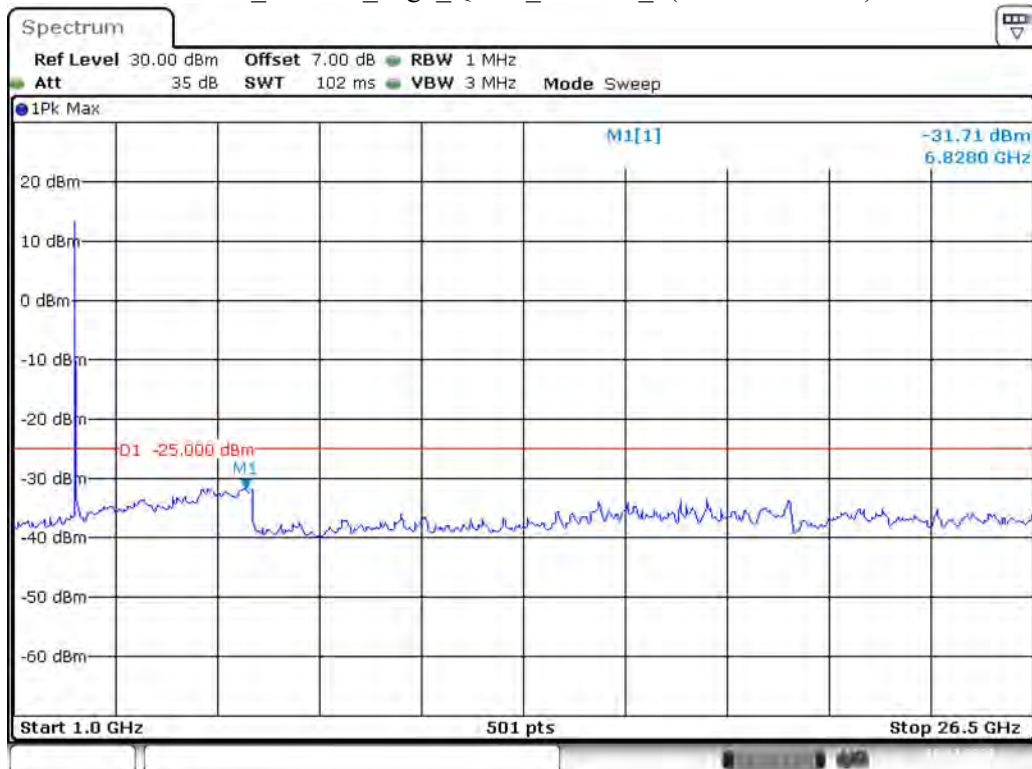

Band 7_15 MHz_High_QPSK_RB75#0_2(1GHz-26.5GHz)

Date: 10.DEC.2021 01:03:03