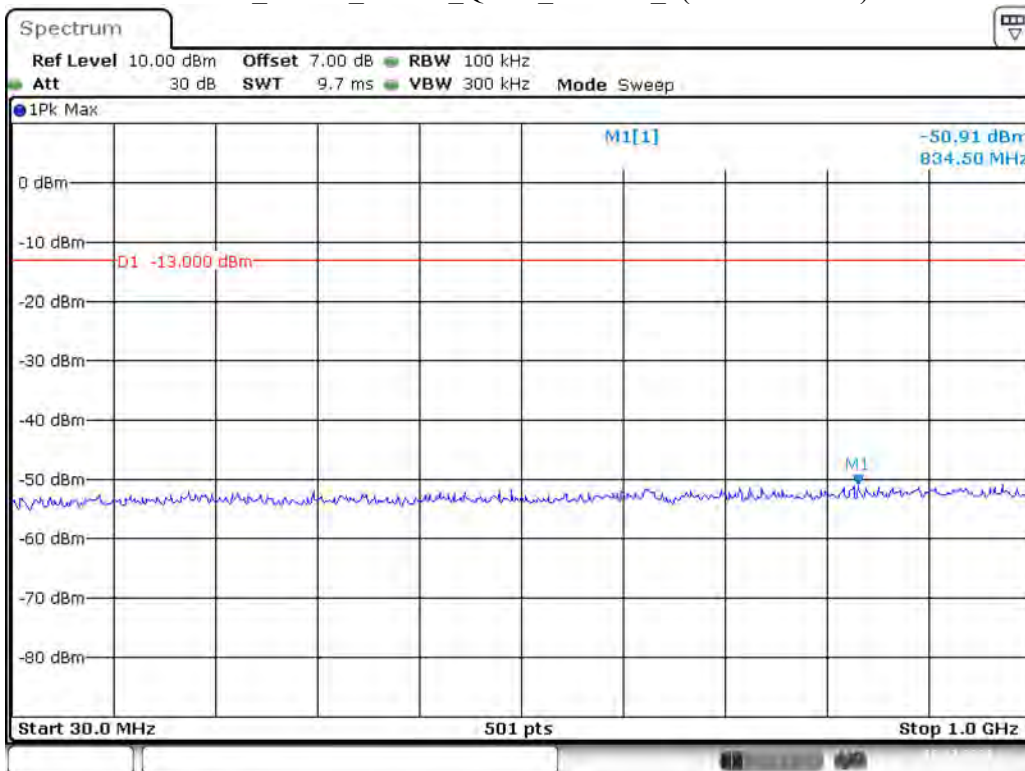

Date: 10.DEC.2021 14:57:37

Band 2_3 MHz_Low_QPSK_RB15#0_1(30MHz-1GHz)

Date: 10.DEC.2021 00:13:06

Band 2_3 MHz_Low_QPSK_RB15#0_2(1GHz-20GHz)

Date: 10.DEC.2021 14:54:46

Band 2_3 MHz_Middle_QPSK_RB15#0_1(30MHz-1GHz)