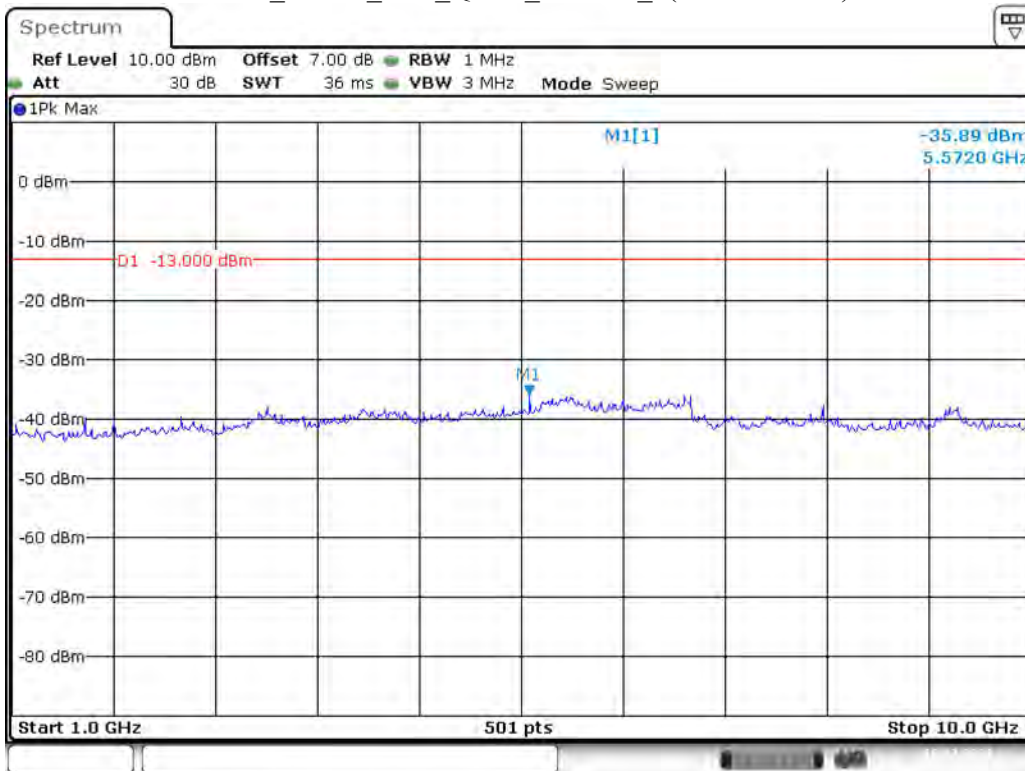

Band 5_3 MHz_Low_QPSK_RB15#0_2(1GHz-10GHz)

Date: 10.DEC.2021 00:47:29