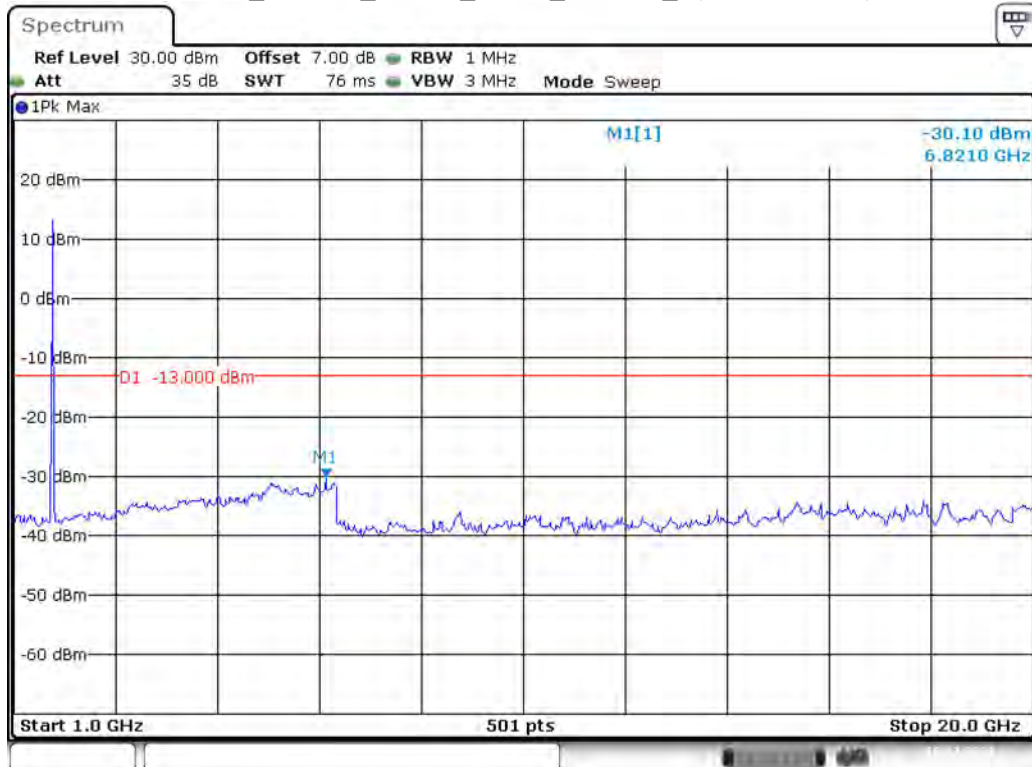

Band 4_15 MHz_Middle_QPSK_RB75#0_2(1GHz-20GHz)

Date: 10.DEC.2021 00:39:55