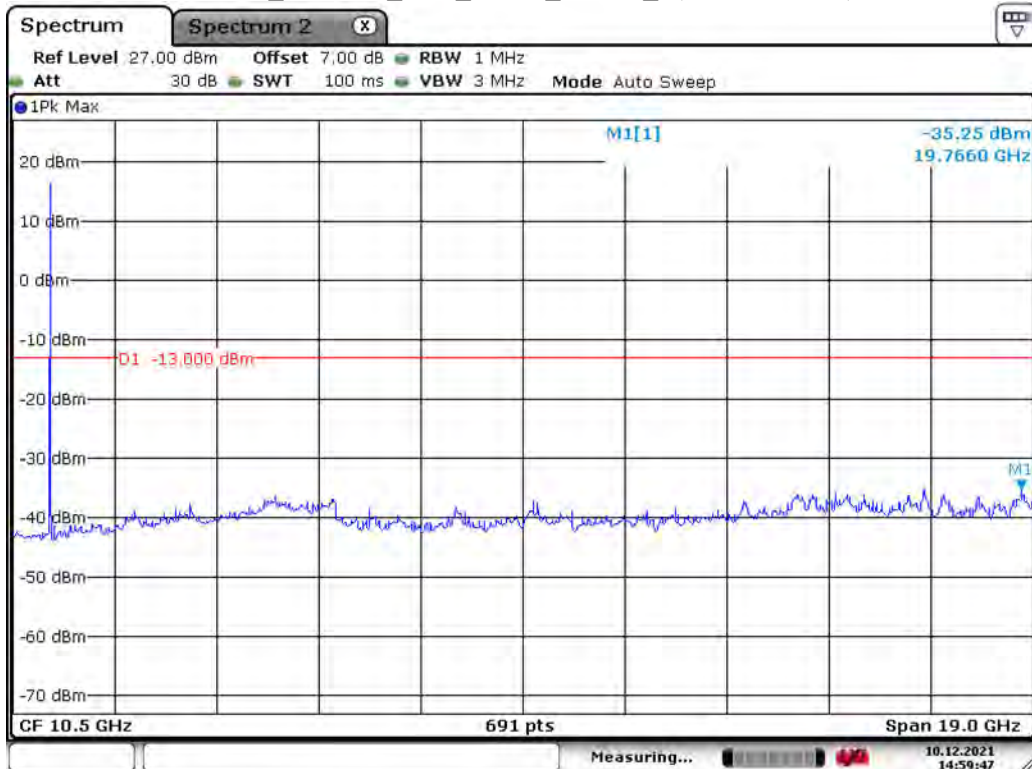

Band 4_1.4 MHz_Low_QPSK_RB6#0_2(1GHz-20GHz)

Date: 10.DEC.2021 14:59:47