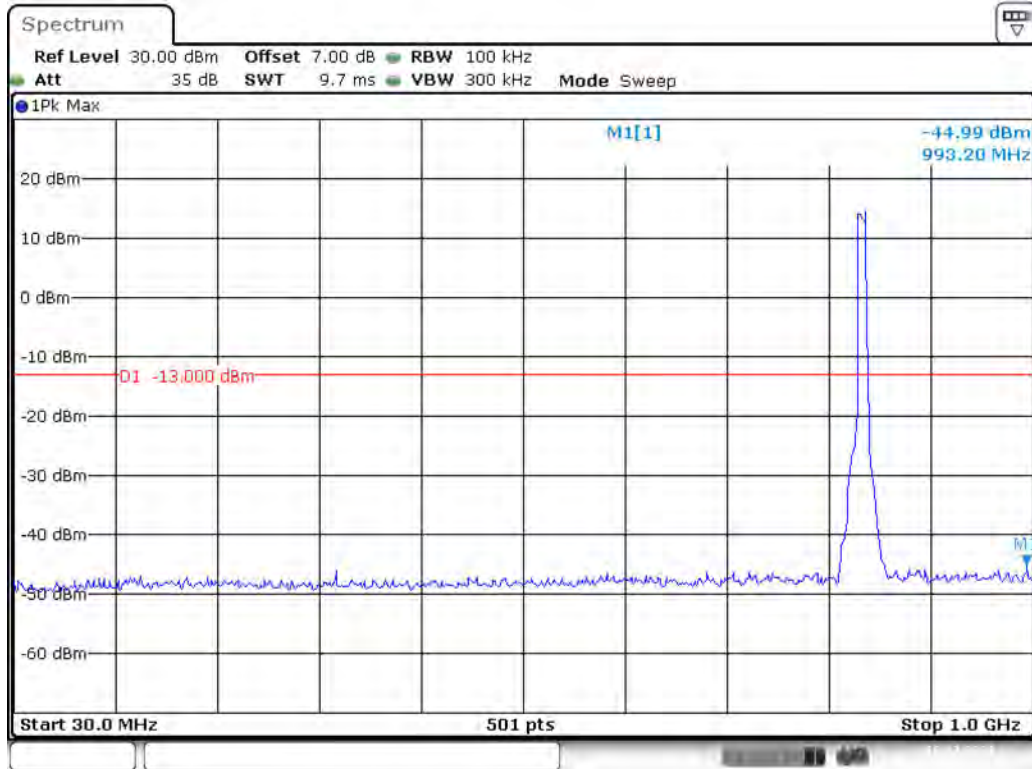

Band 5_10 MHz_Middle_QPSK_RB50#0_1(30MHz-1GHz)

Date: 10.DEC.2021 00:53:19