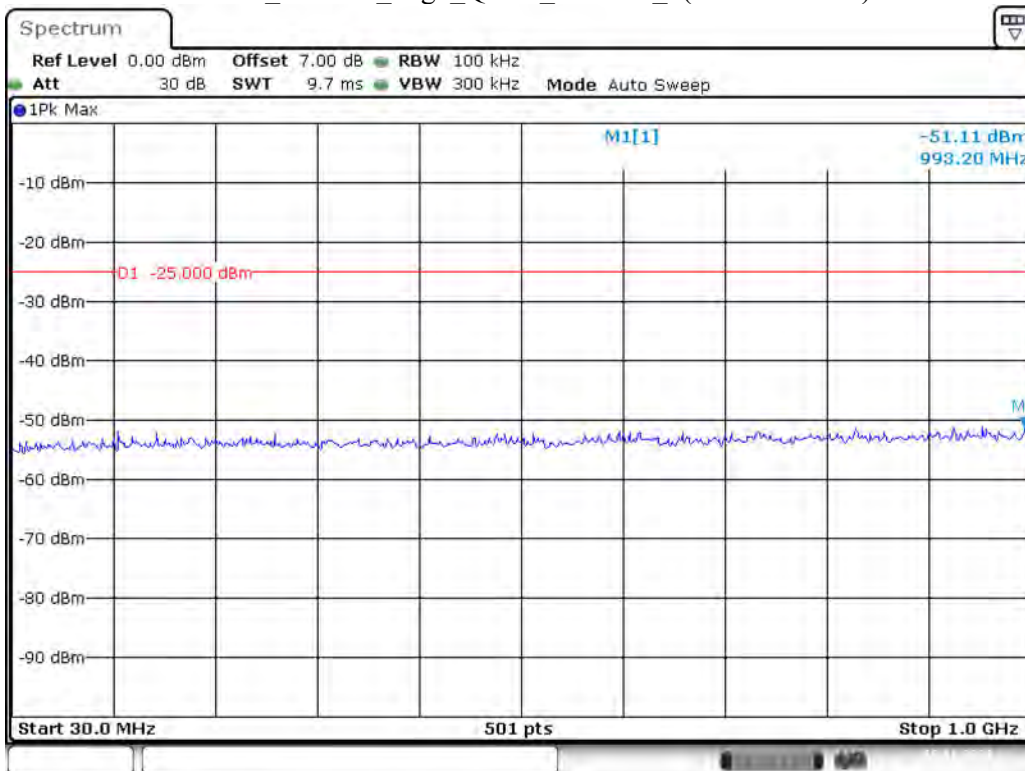

Band 41_15 MHz_High_QPSK_RB75#0_1(30MHz-1GHz)

Date: 19.NOV.2021 18:08:25