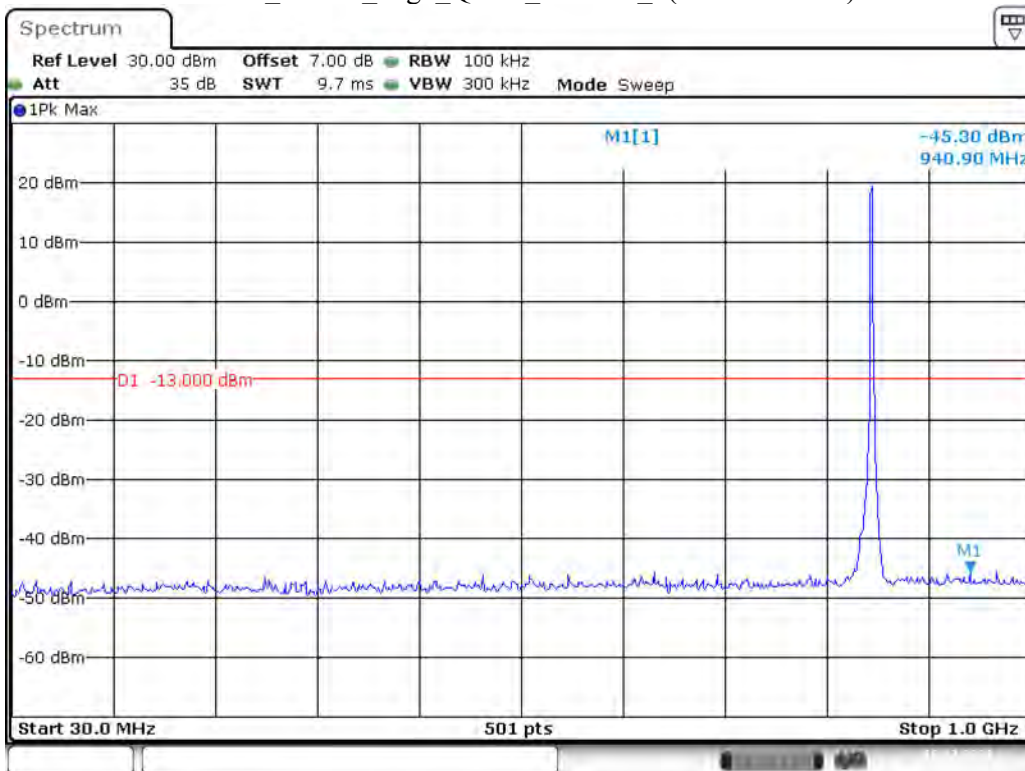

Band 5_3 MHz_High_QPSK_RB15#0_1(30MHz-1GHz)

Date: 10.DEC.2021 00:48:50