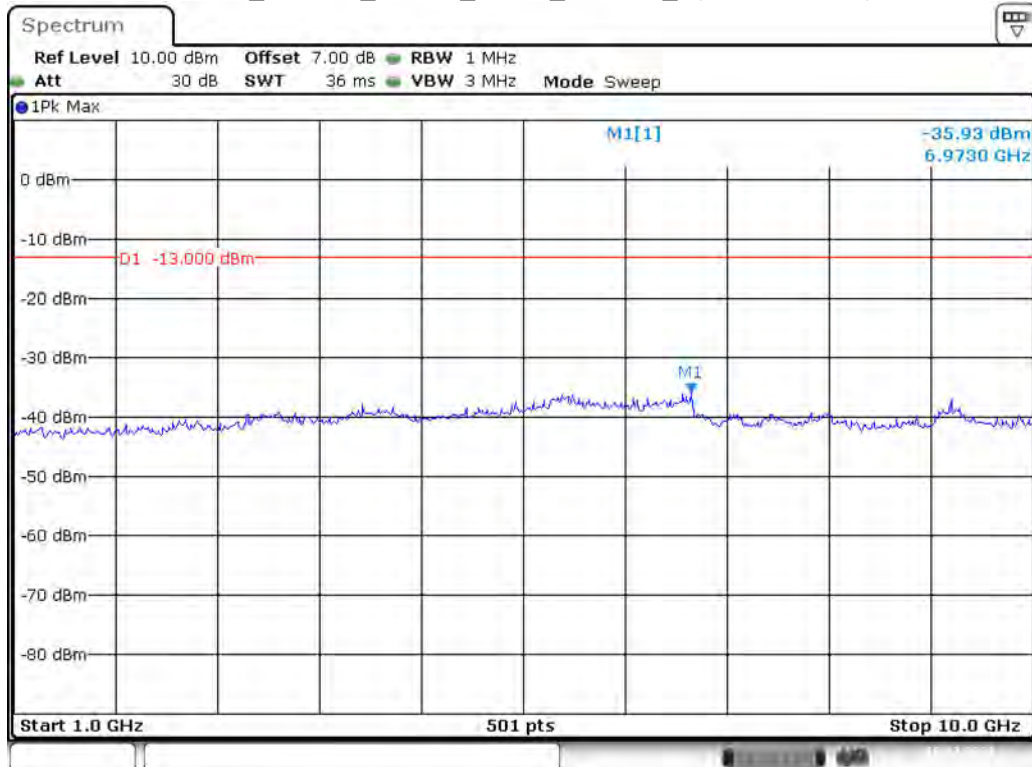

Date: 10.DEC.2021 00:52:26

Band 5_10 MHz_Low_QPSK_RB50#0_2(1GHz-10GHz)

Date: 10.DEC.2021 00:52:49

Band 5_10 MHz_Middle_QPSK_RB50#0_1(30MHz-1GHz)

Date: 10.DEC.2021 00:53:19

Band 5_10 MHz_Middle_QPSK_RB50#0_2(1GHz-10GHz)