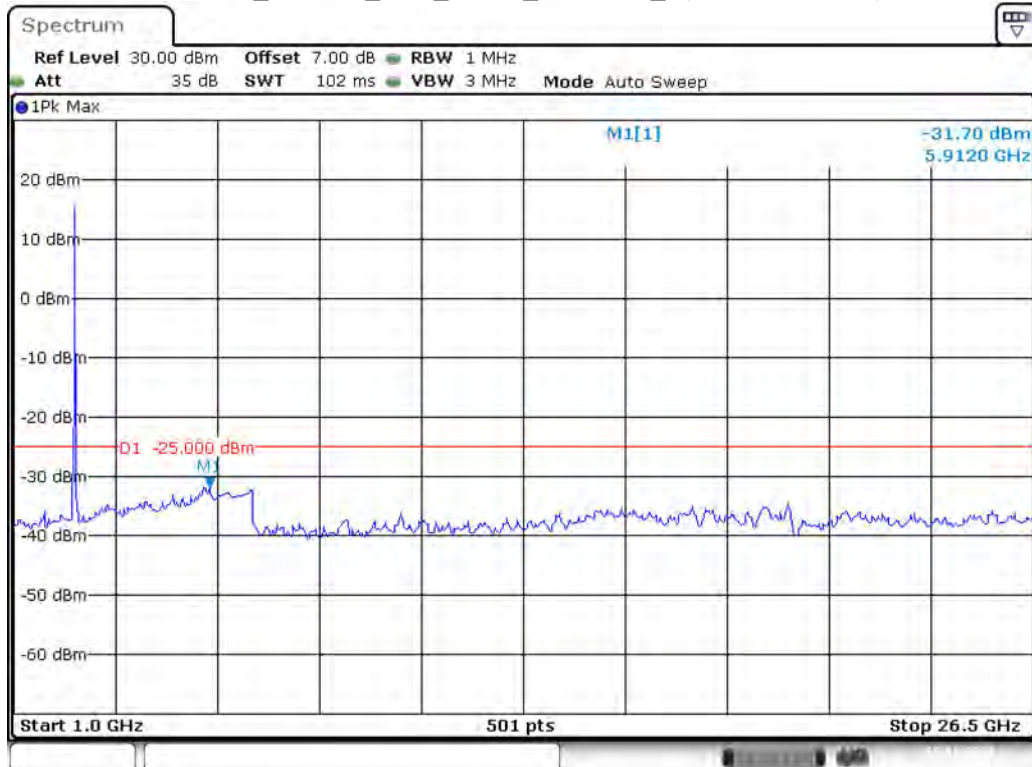

Band 41_20 MHz_Low_QPSK_RB100#0_2(1GHz-26.5GHz)

Date: 19.NOV.2021 18:09:45