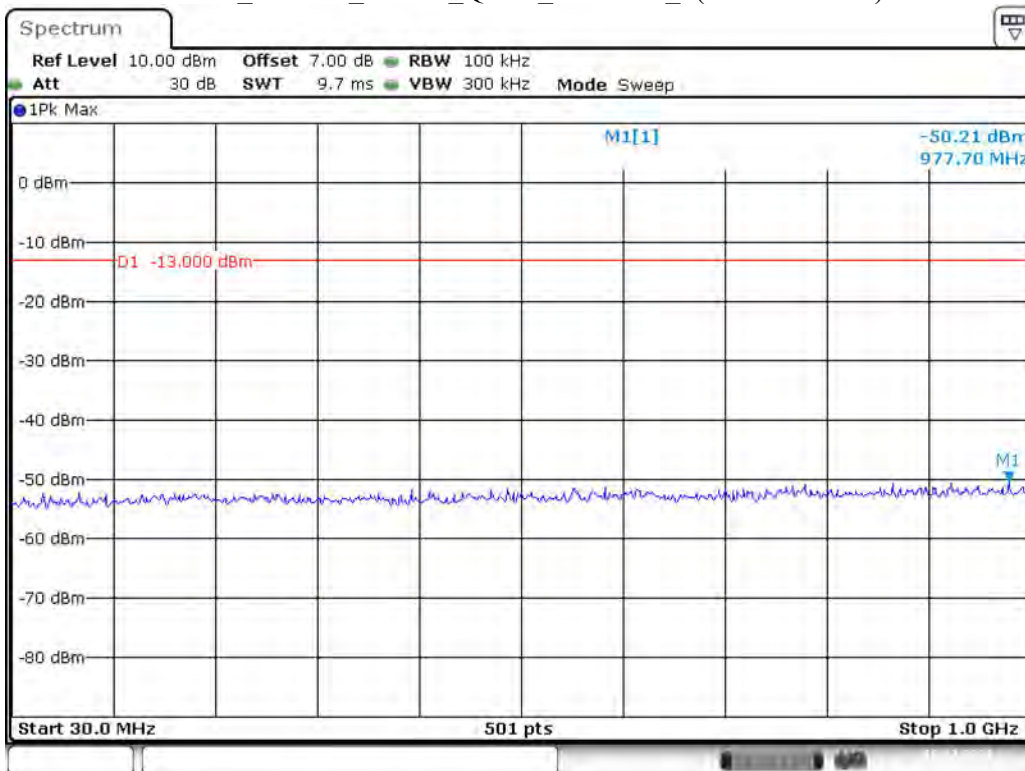

Date: 10.DEC.2021 00:40:38

Band 4_20 MHz_Low_QPSK_RB100#0_1(30MHz-1GHz)

Date: 10.DEC.2021 00:41:16

Band 4_20 MHz_Low_QPSK_RB100#0_2(1GHz-20GHz)

Date: 10.DEC.2021 00:41:45

Band 4_20 MHz_Middle_QPSK_RB100#0_1(30MHz-1GHz)