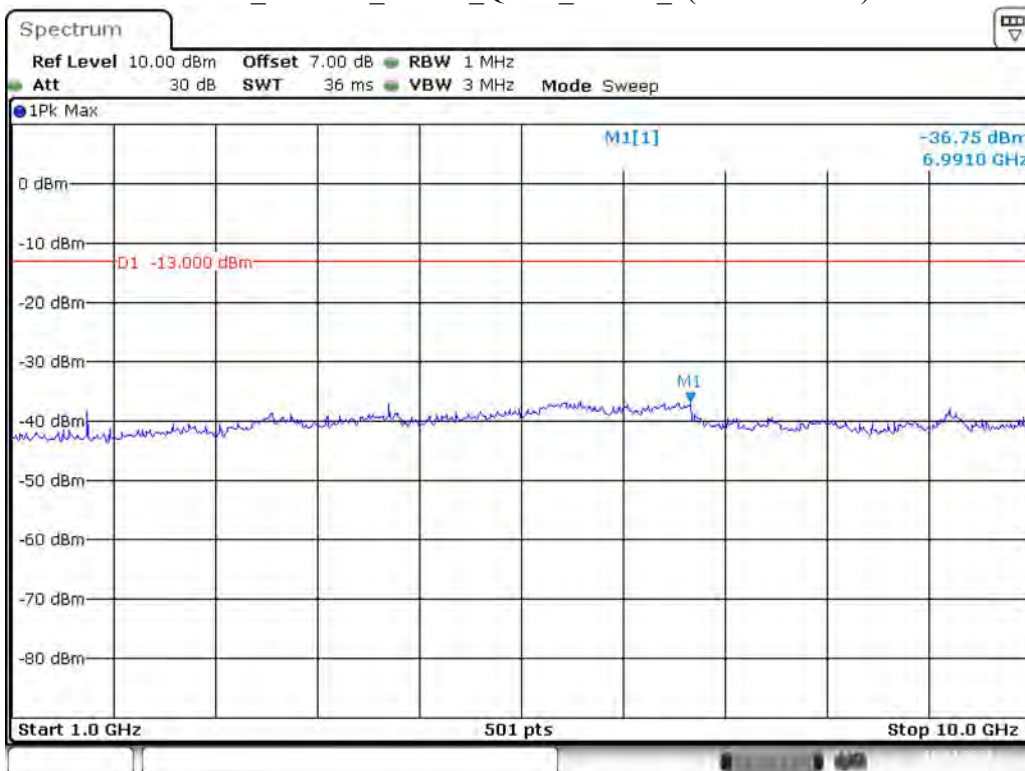

Band 5_1.4 MHz_Middle_QPSK_RB6#0_2(1GHz-10GHz)