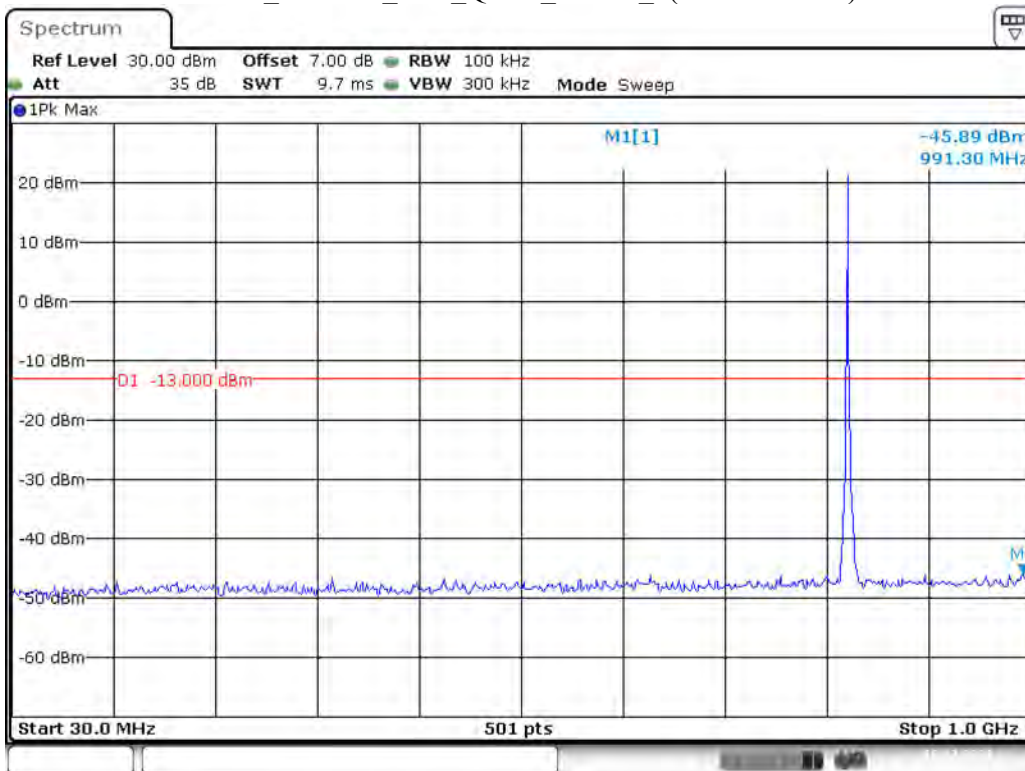

Band 5_1.4 MHz_Low_QPSK_RB6#0_1(30MHz-1GHz)

Date: 10.DEC.2021 00:44:20