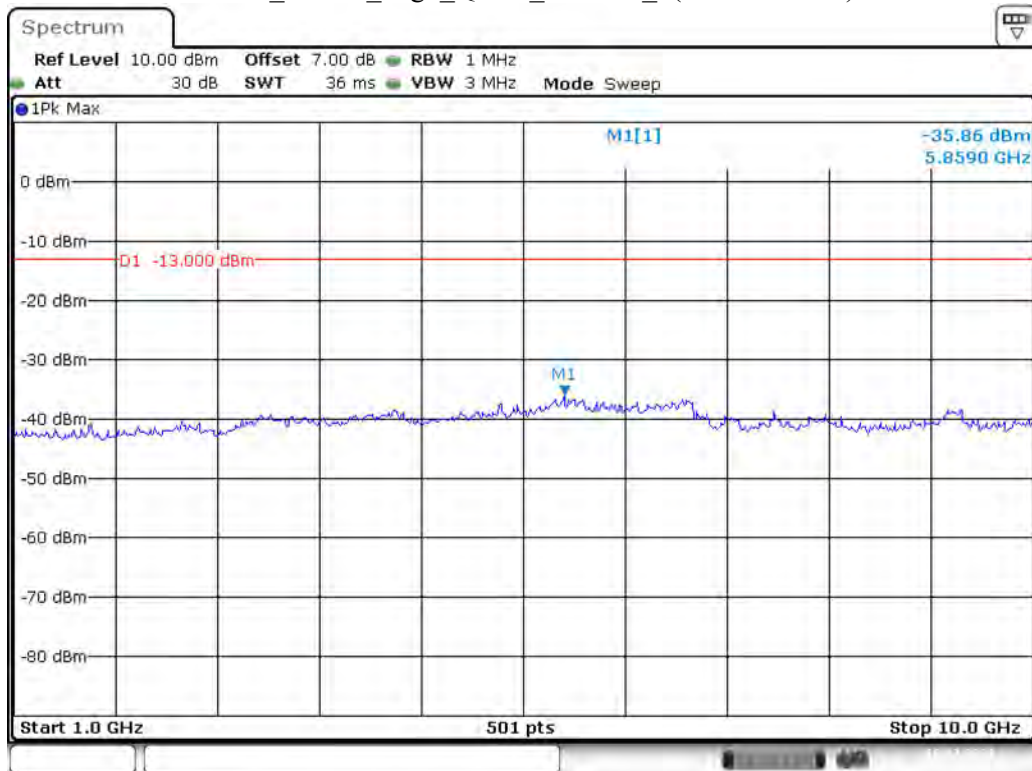

Band 5_5 MHz_High_QPSK_RB25#0_2(1GHz-10GHz)

Date: 10.DEC.2021 00:51:50