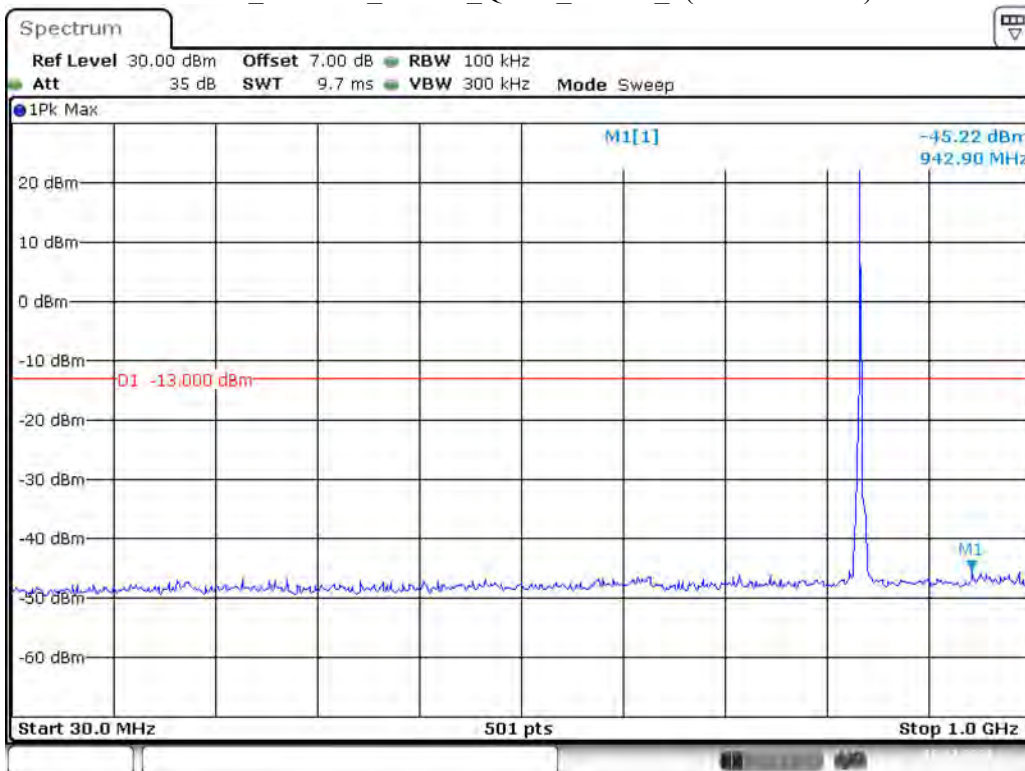

Date: 10.DEC.2021 00:43:54

Band 5_1.4 MHz_Low_QPSK_RB6#0_1(30MHz-1GHz)

Date: 10.DEC.2021 00:44:20

Band 5_1.4 MHz_Low_QPSK_RB6#0_2(1GHz-10GHz)

Date: 10.DEC.2021 00:44:39

Band 5_1.4 MHz_Middle_QPSK_RB6#0_1(30MHz-1GHz)