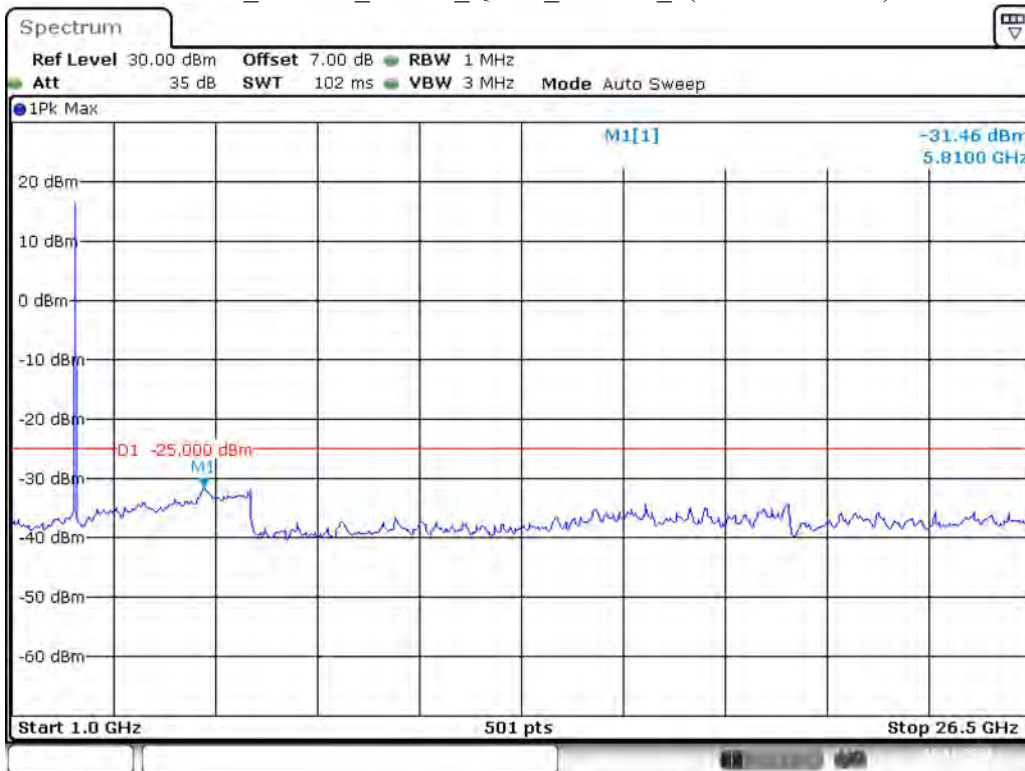

Date: 19.NOV.2021 16:54:27

Band 38_10 MHz_Low_QPSK_RB50#0_2(1GHz-26.5GHz)

Date: 19.NOV.2021 16:54:50

Band 38_10 MHz_Middle_QPSK_RB50#0_1(30MHz-1GHz)

Date: 19.NOV.2021 16:55:20

Band 38_10 MHz_Middle_QPSK_RB50#0_2(1GHz-26.5GHz)