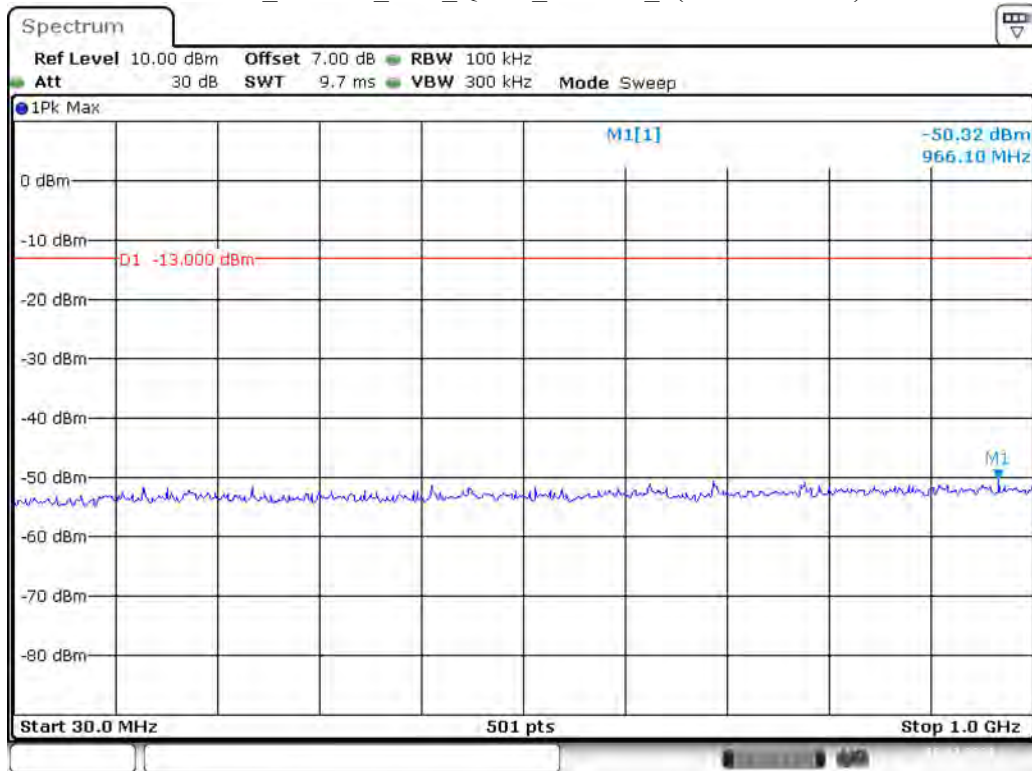

Band 4_10 MHz_Low_QPSK_RB50#0_1(30MHz-1GHz)

Date: 10.DEC.2021 00:35:48