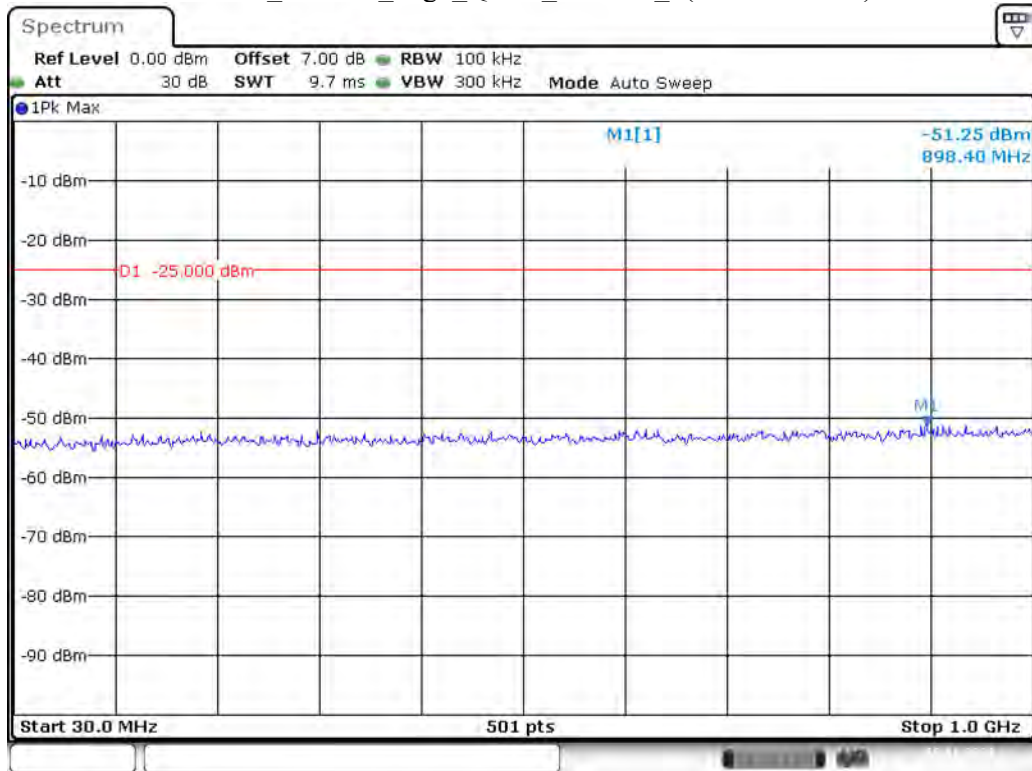

Band 38_10 MHz_High_QPSK_RB50#0_1(30MHz-1GHz)

Date: 19.NOV.2021 16:56:19