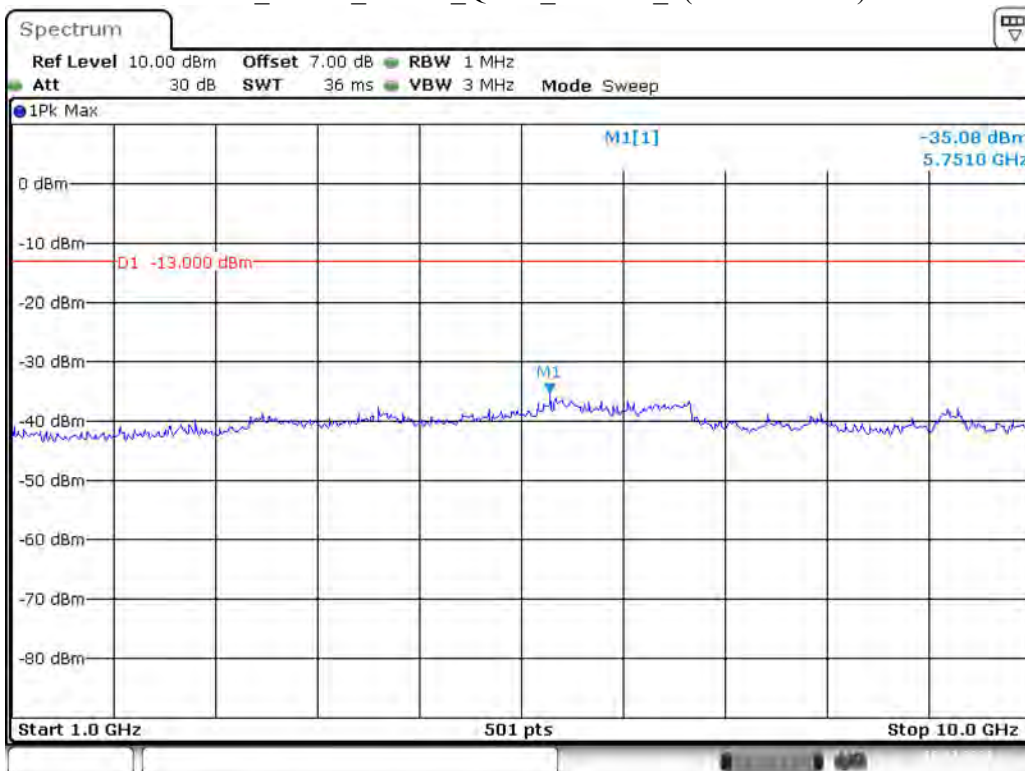

Date: 10.DEC.2021 00:49:48

Band 5_5 MHz_Low_QPSK_RB25#0_2(1GHz-10GHz)

Date: 10.DEC.2021 00:50:13

Band 5_5 MHz_Middle_QPSK_RB25#0_1(30MHz-1GHz)

Date: 10.DEC.2021 00:50:39

Band 5_5 MHz_Middle_QPSK_RB25#0_2(1GHz-10GHz)