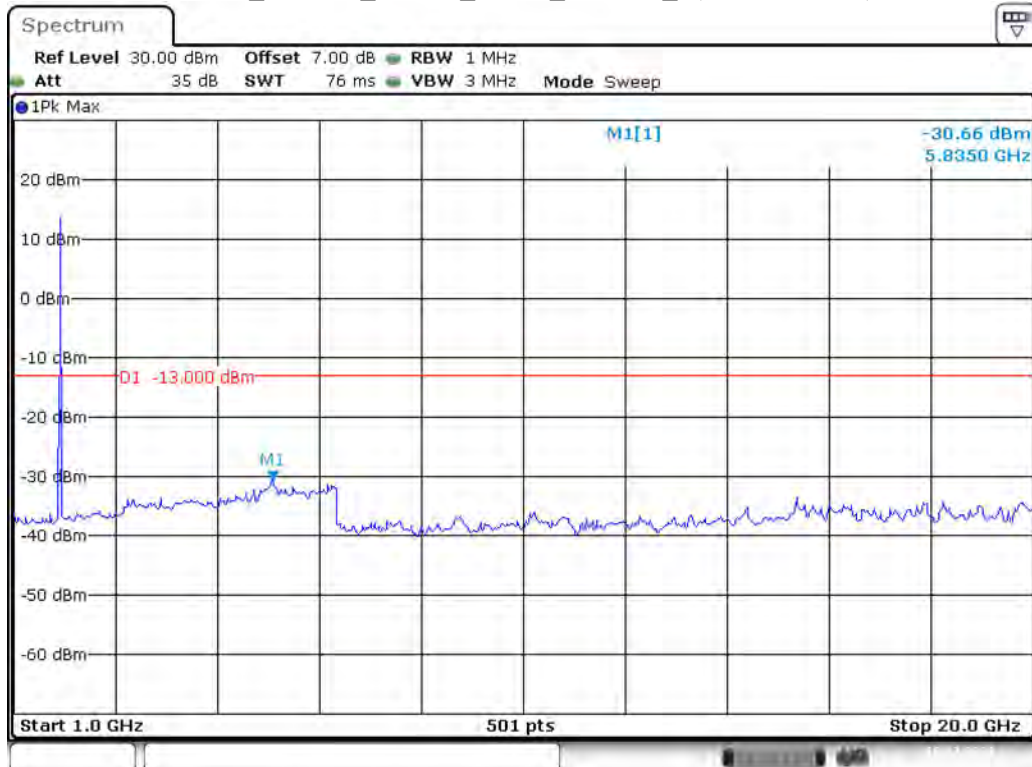

Band 2_15 MHz_Middle_QPSK_RB75#0_2(1GHz-20GHz)

Date: 10.DEC.2021 00:22:38