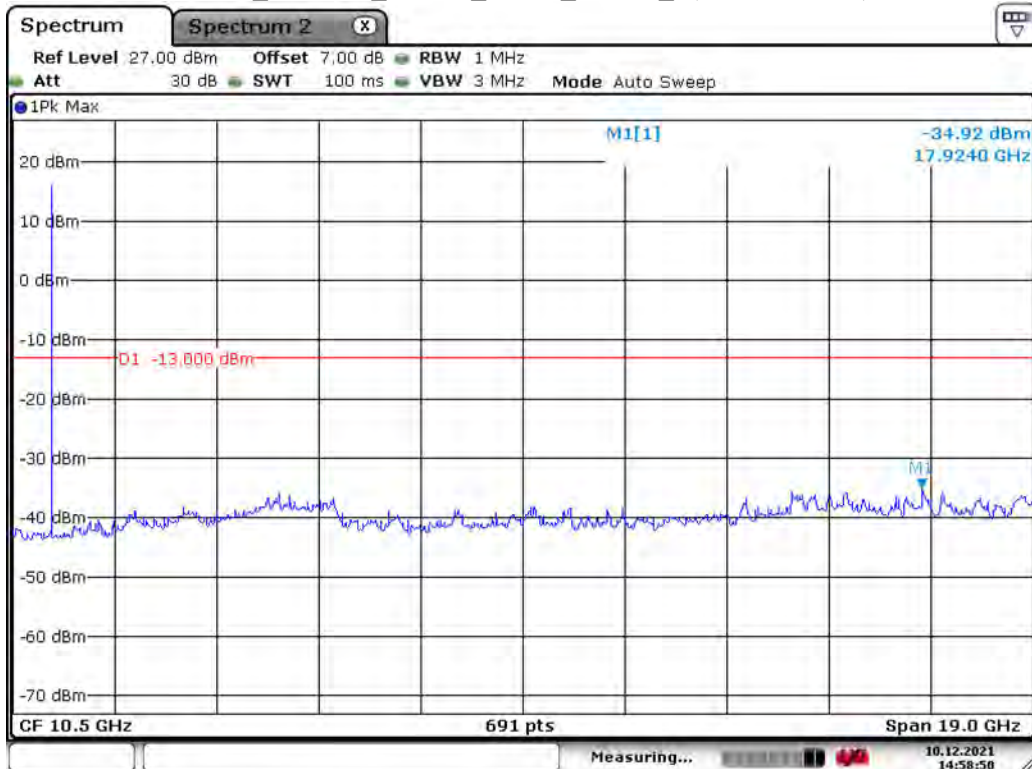

Band 4_1.4 MHz_Middle_QPSK_RB6#0_2(1GHz-20GHz)

Date: 10.DEC.2021 14:58:50