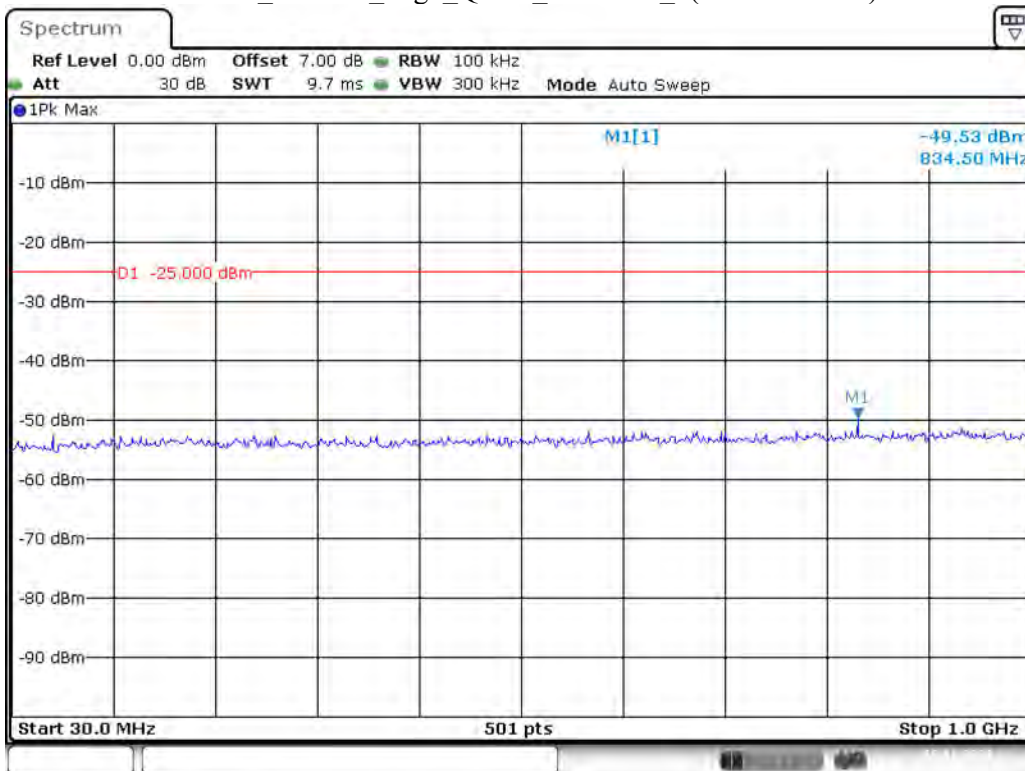

Band 41_20 MHz_High_QPSK_RB100#0_1(30MHz-1GHz)

Date: 19.NOV.2021 18:11:19