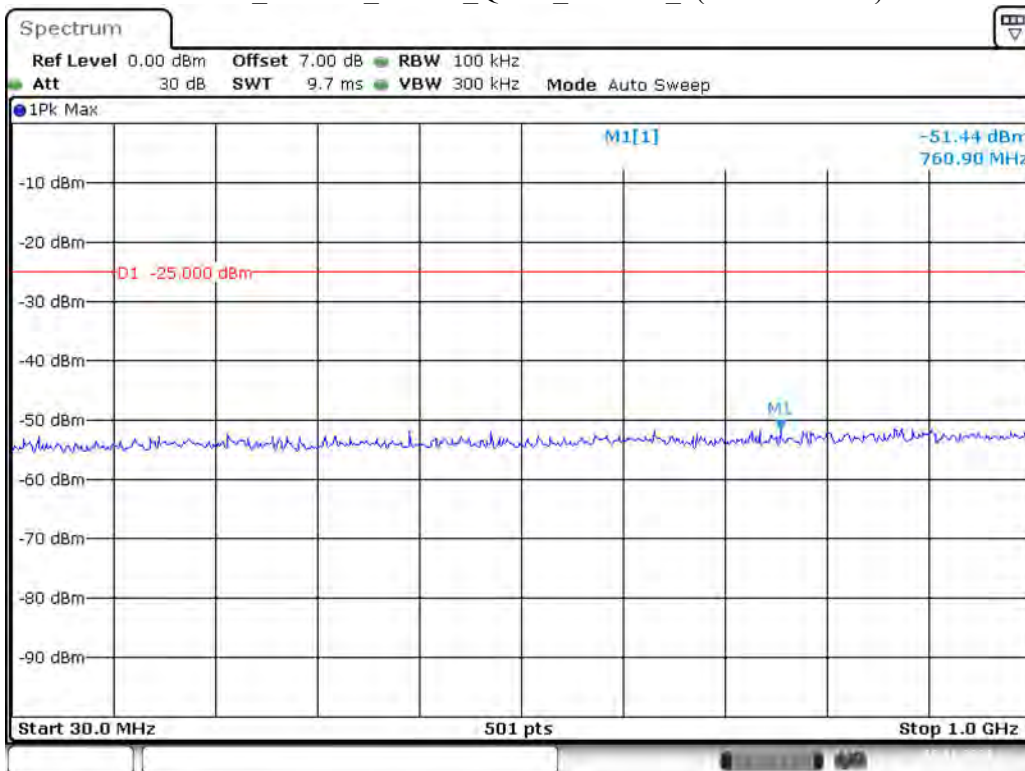

Band 38_15 MHz_Middle_QPSK_RB75#0_1(30MHz-1GHz)

Date: 19.NOV.2021 16:58:05