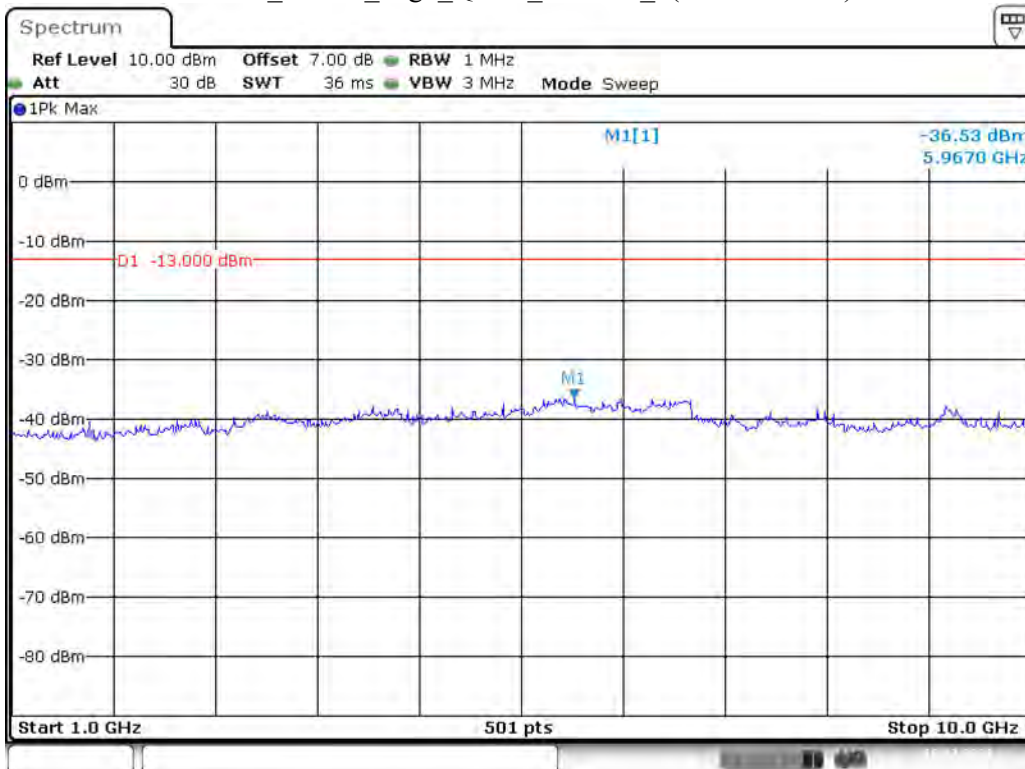

Band 5_3 MHz_High_QPSK_RB15#0_2(1GHz-10GHz)

Date: 10.DEC.2021 00:49:16