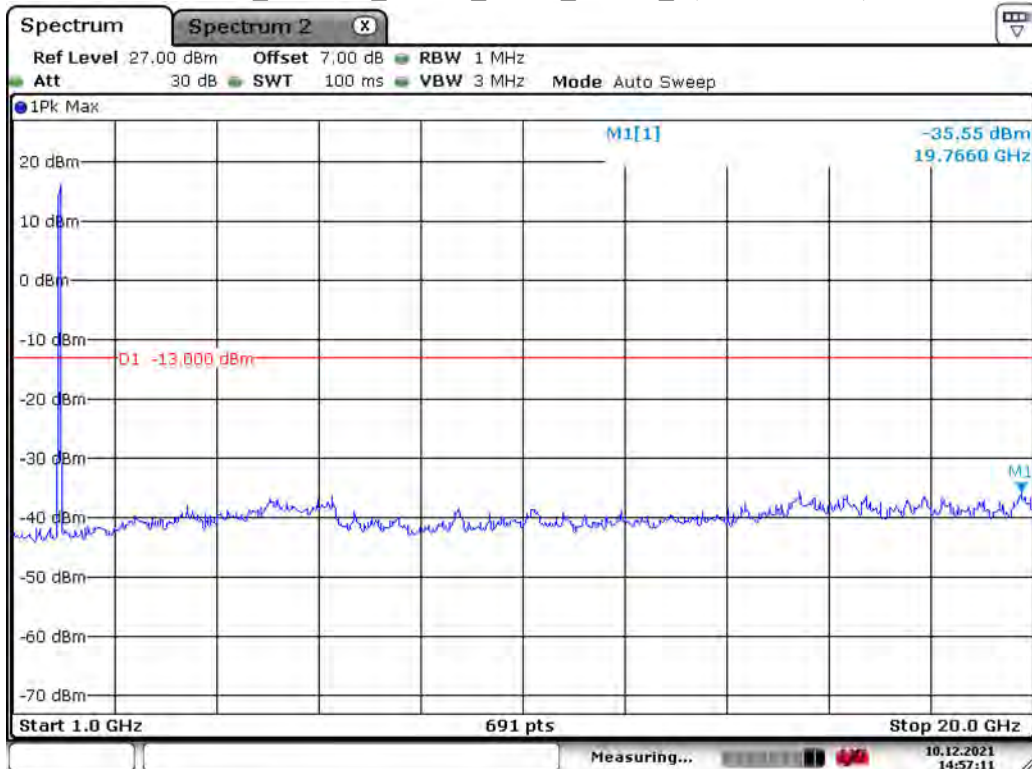

Band 2_1.4 MHz_Middle_QPSK_RB6#0_2(1GHz-20GHz)

Date: 10.DEC.2021 14:57:11