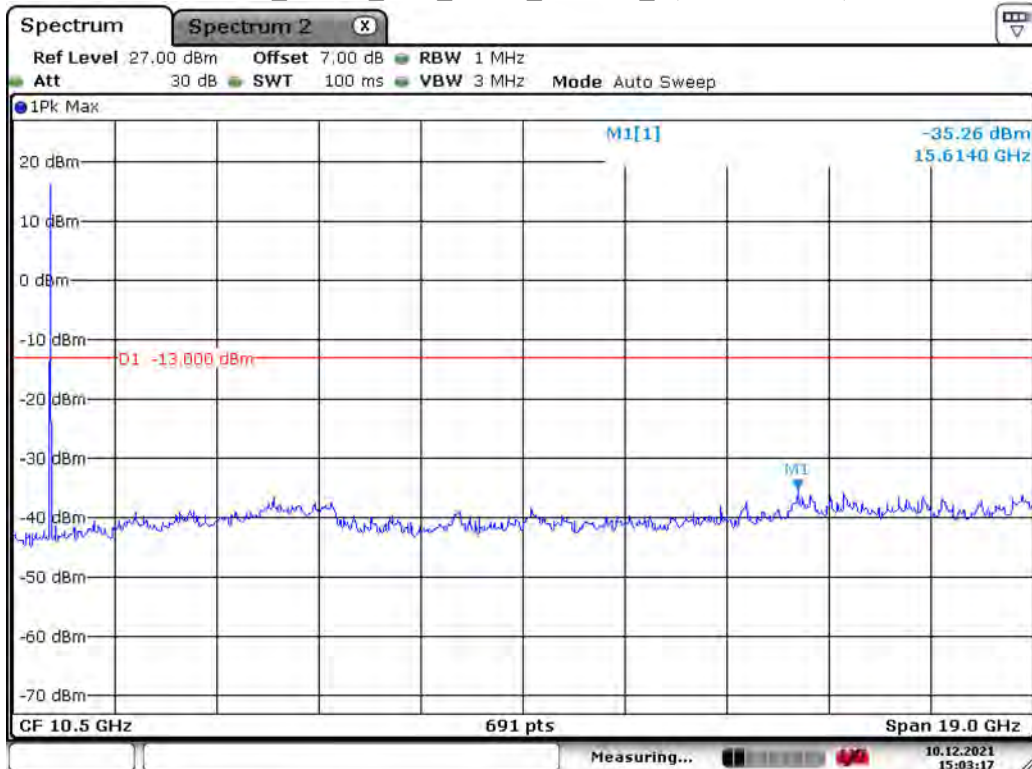

Band 4_3 MHz_Low_QPSK_RB15#0_2(1GHz-20GHz)

Date: 10.DEC.2021 15:03:17