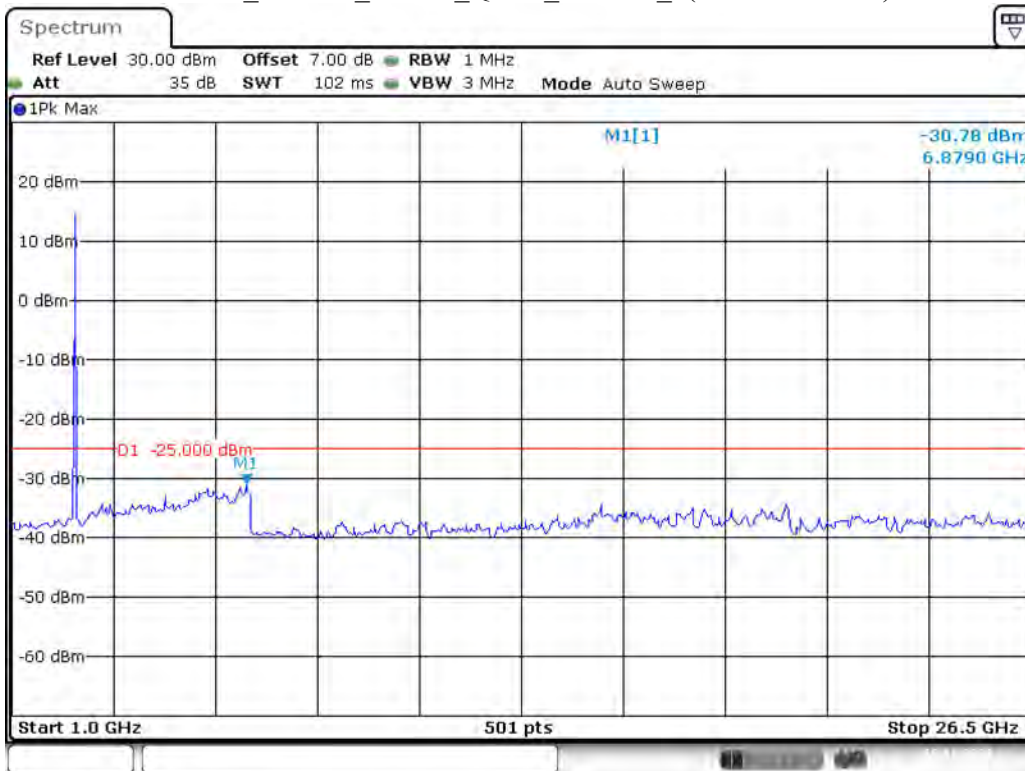

Date: 19.NOV.2021 16:57:13

Band 38_15 MHz_Low_QPSK_RB75#0_2(1GHz-26.5GHz)

Date: 19.NOV.2021 16:57:39

Band 38_15 MHz_Middle_QPSK_RB75#0_1(30MHz-1GHz)

Date: 19.NOV.2021 16:58:05

Band 38_15 MHz_Middle_QPSK_RB75#0_2(1GHz-26.5GHz)