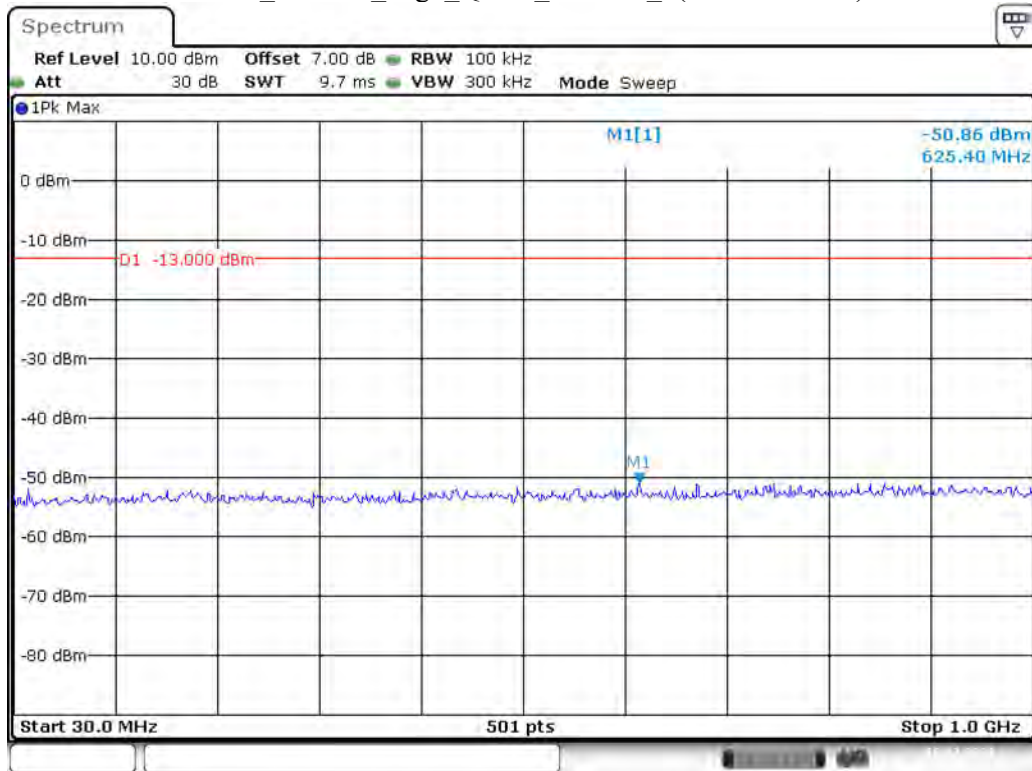

Band 2_10 MHz_High_QPSK_RB50#0_1(30MHz-1GHz)

Date: 10.DEC.2021 00:20:11