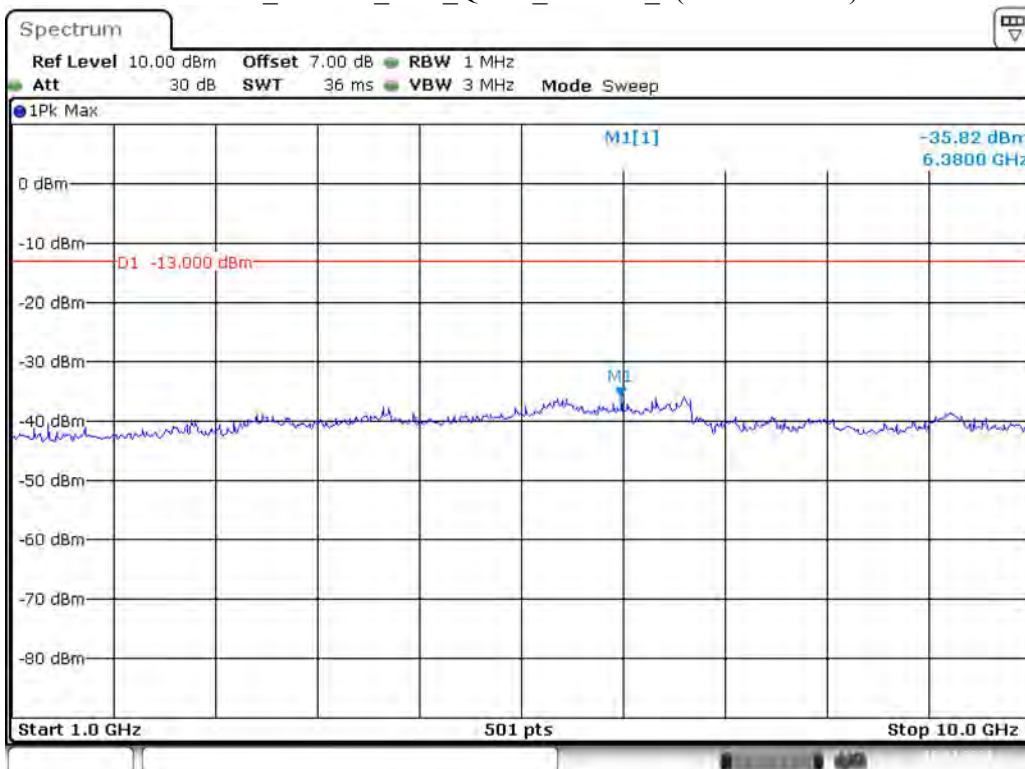

Band 5_10 MHz_Low_QPSK_RB50#0_2(1GHz-10GHz)

Date: 10.DEC.2021 00:52:49