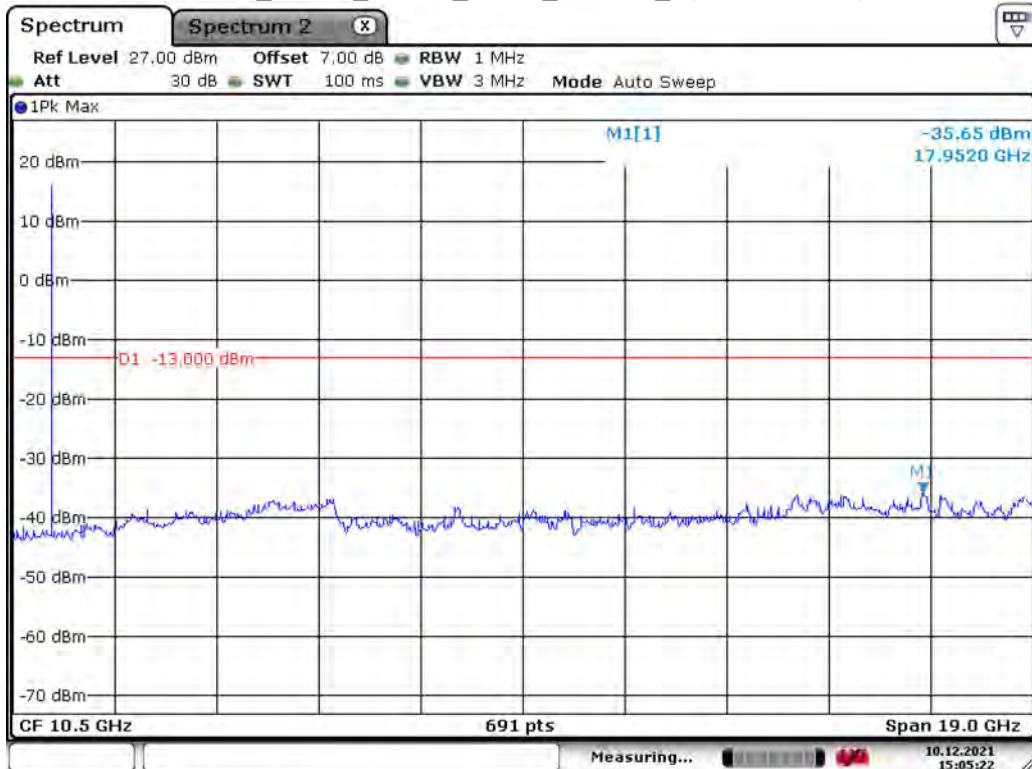

Band 4_3 MHz_Middle_QPSK_RB15#0_2(1GHz-20GHz)

Date: 10.DEC.2021 15:05:22