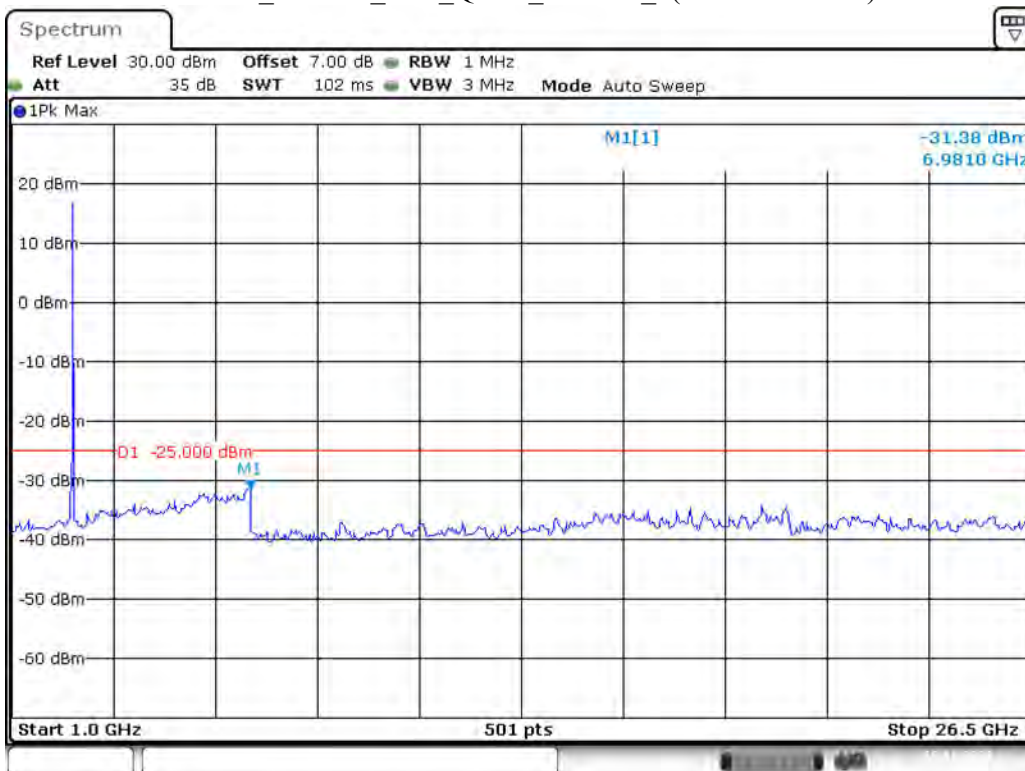

Band 41_10 MHz_Low_QPSK_RB50#0_2(1GHz-26.5GHz)

Date: 19.NOV.2021 18:04:11