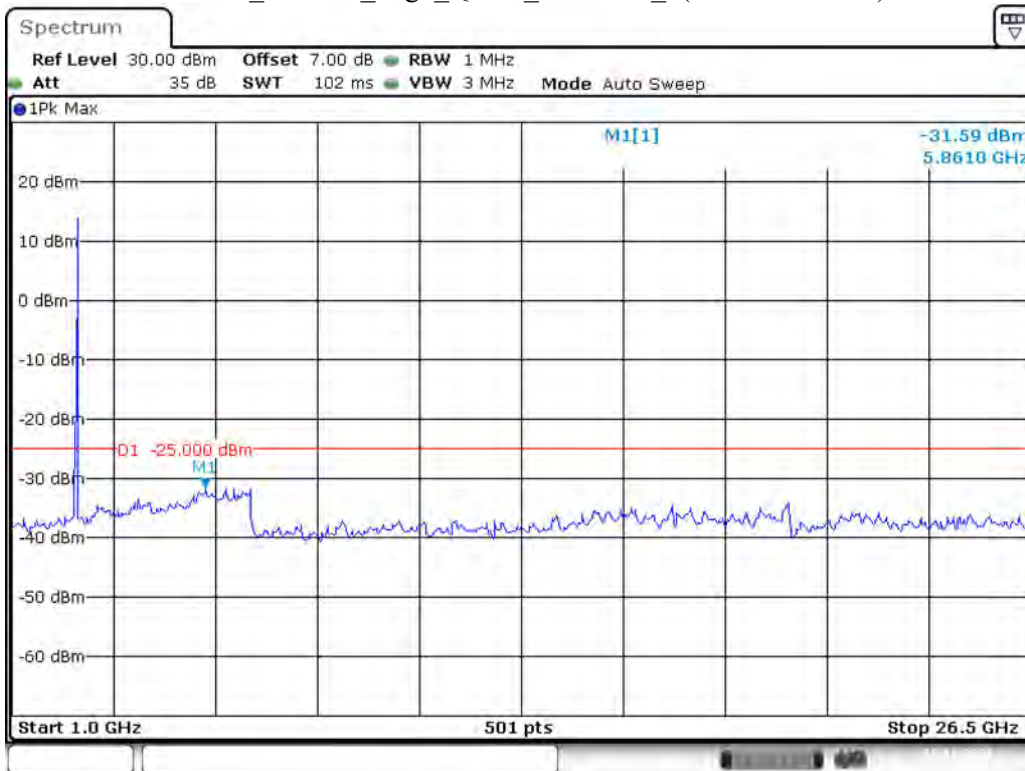

Band 41_20 MHz_High_QPSK_RB100#0_2(1GHz-26.5GHz)

Date: 19.NOV.2021 18:11:42