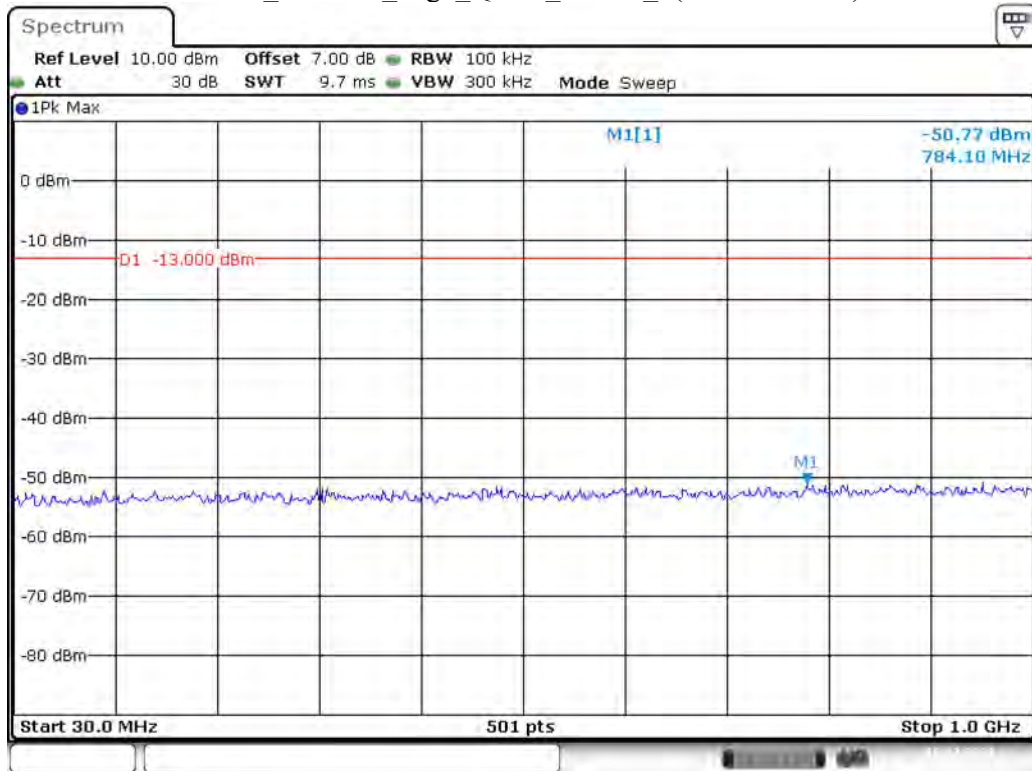

Band 2_1.4 MHz_High_QPSK_RB6#0_1(30MHz-1GHz)

Date: 10.DEC.2021 00:12:04