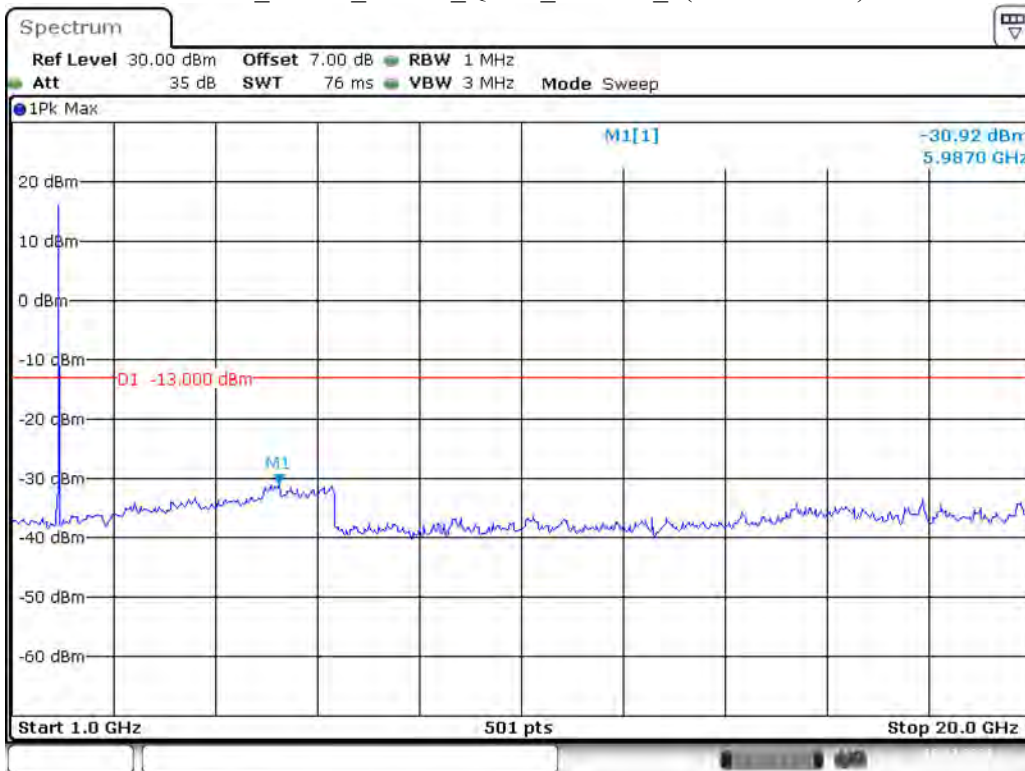

Band 2_5 MHz_Middle_QPSK_RB25#0_2(1GHz-20GHz)

Date: 10.DEC.2021 00:17:02