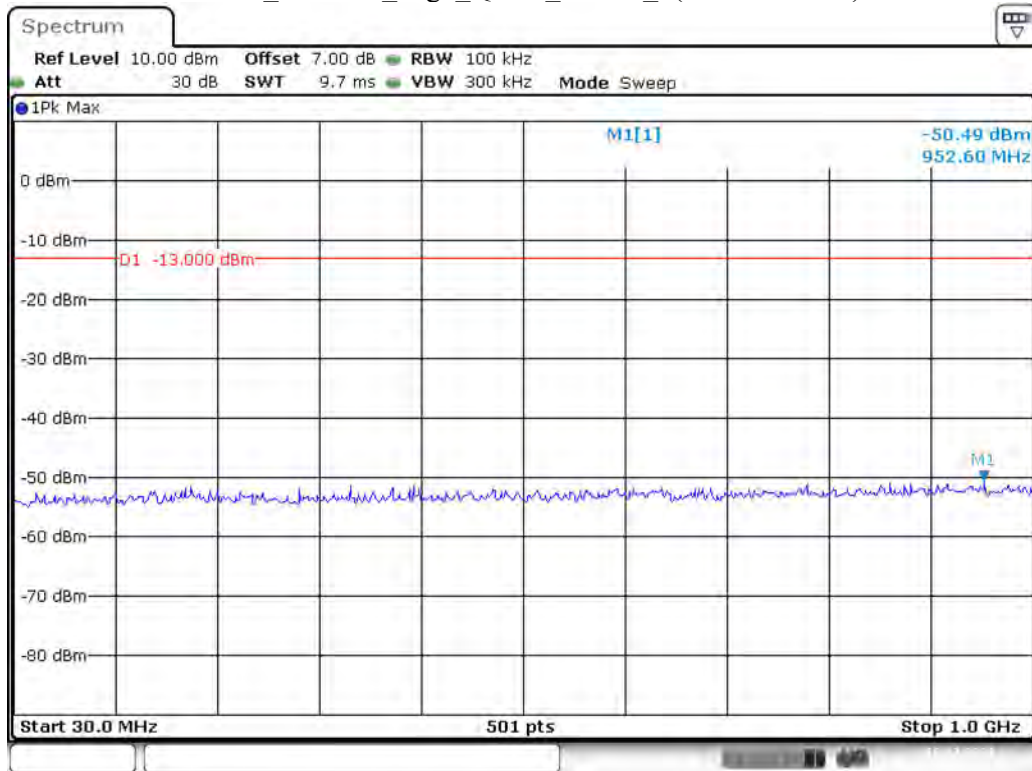

Band 4_1.4 MHz_High_QPSK_RB6#0_1(30MHz-1GHz)

Date: 10.DEC.2021 00:29:00