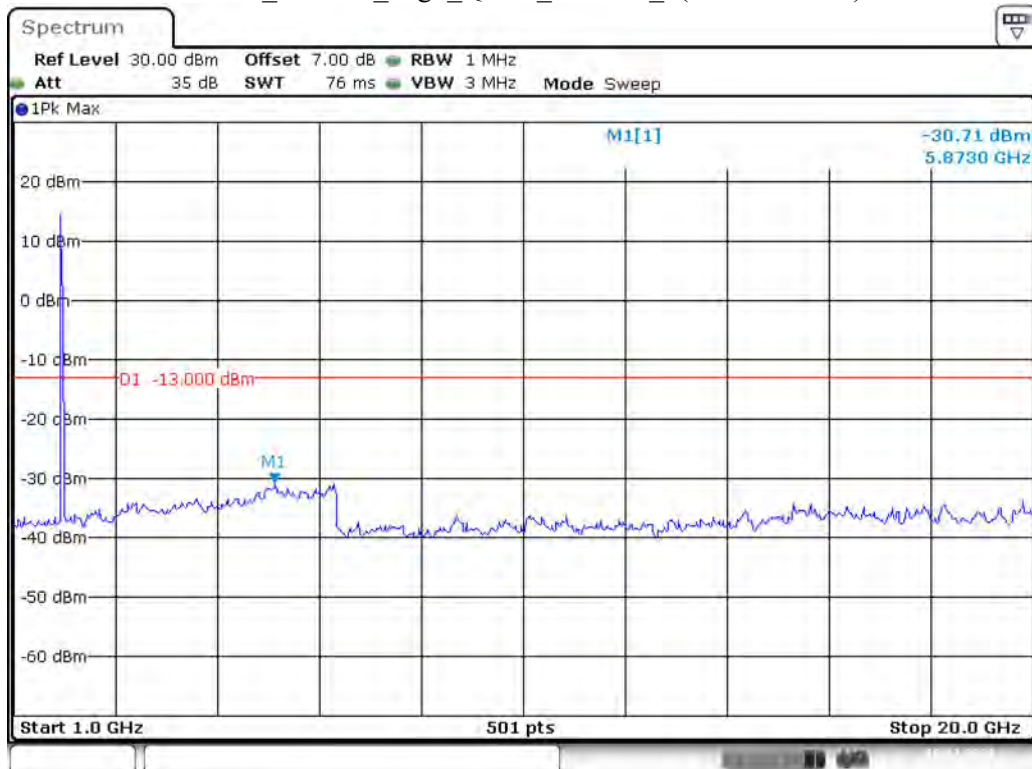

Date: 10.DEC.2021 00:19:21

Band 2_10 MHz_Middle_QPSK_RB50#0_2(1GHz-20GHz)

Date: 10.DEC.2021 00:19:43

Band 2_10 MHz_High_QPSK_RB50#0_1(30MHz-1GHz)

Date: 10.DEC.2021 00:20:11

Band 2_10 MHz_High_QPSK_RB50#0_2(1GHz-20GHz)