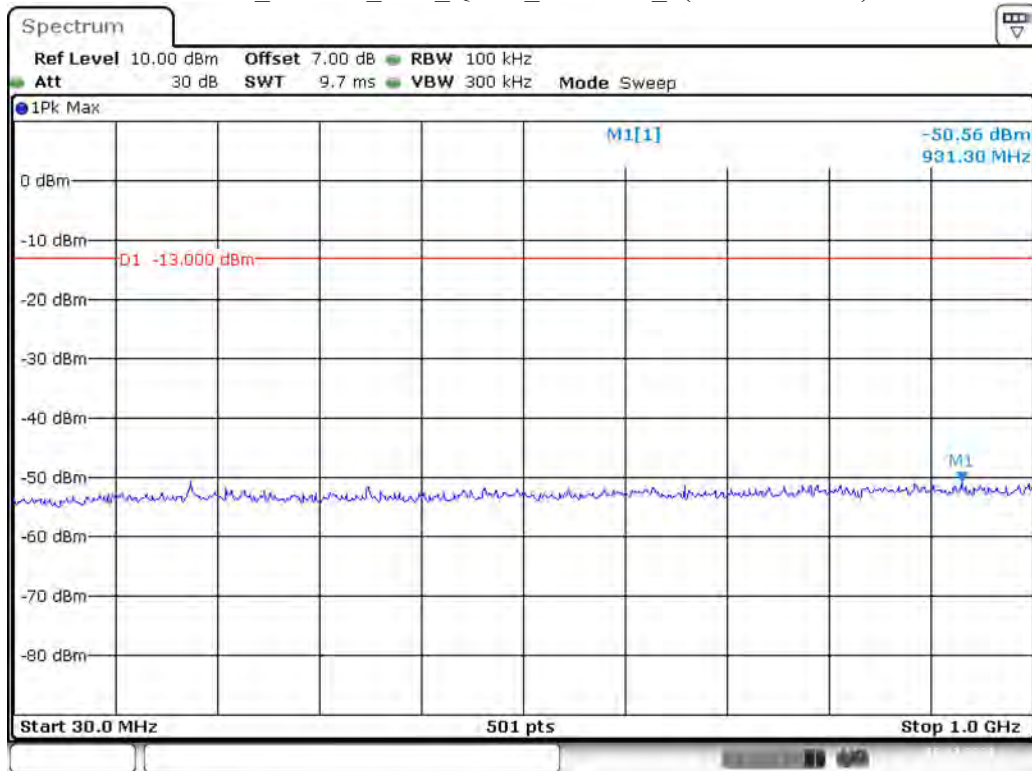

Band 4_20 MHz_Low_QPSK_RB100#0_1(30MHz-1GHz)

Date: 10.DEC.2021 00:41:16