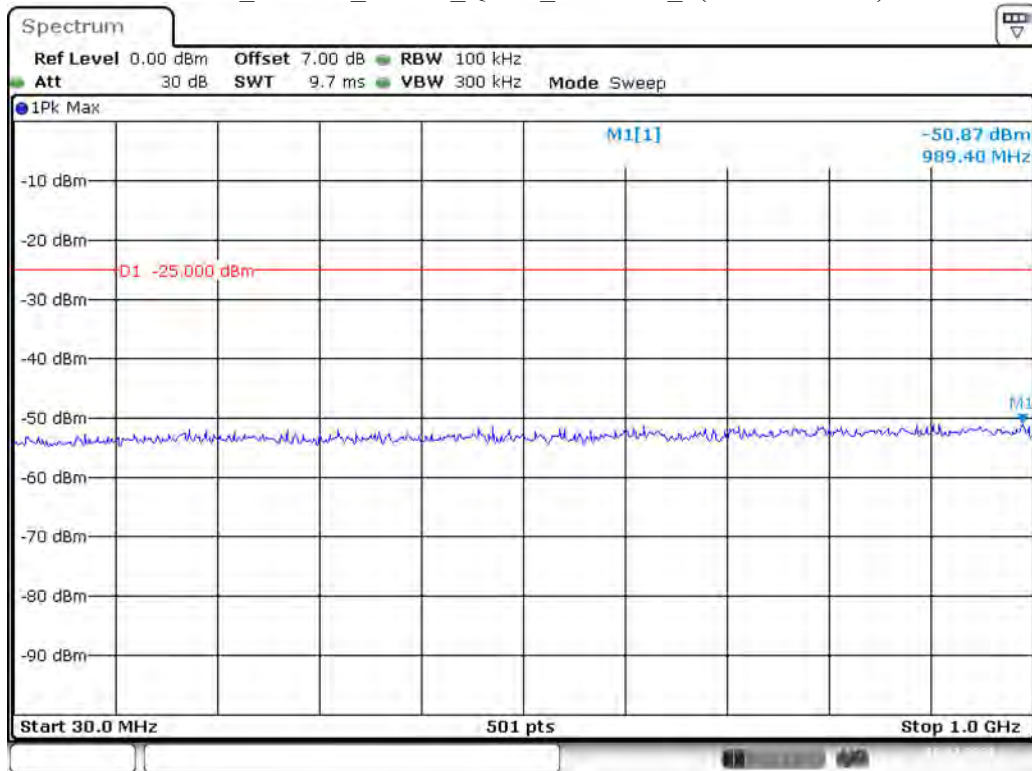

Band 7_20 MHz_Middle_QPSK_RB100#0_1(30MHz-1GHz)

Date: 10.DEC.2021 01:04:33