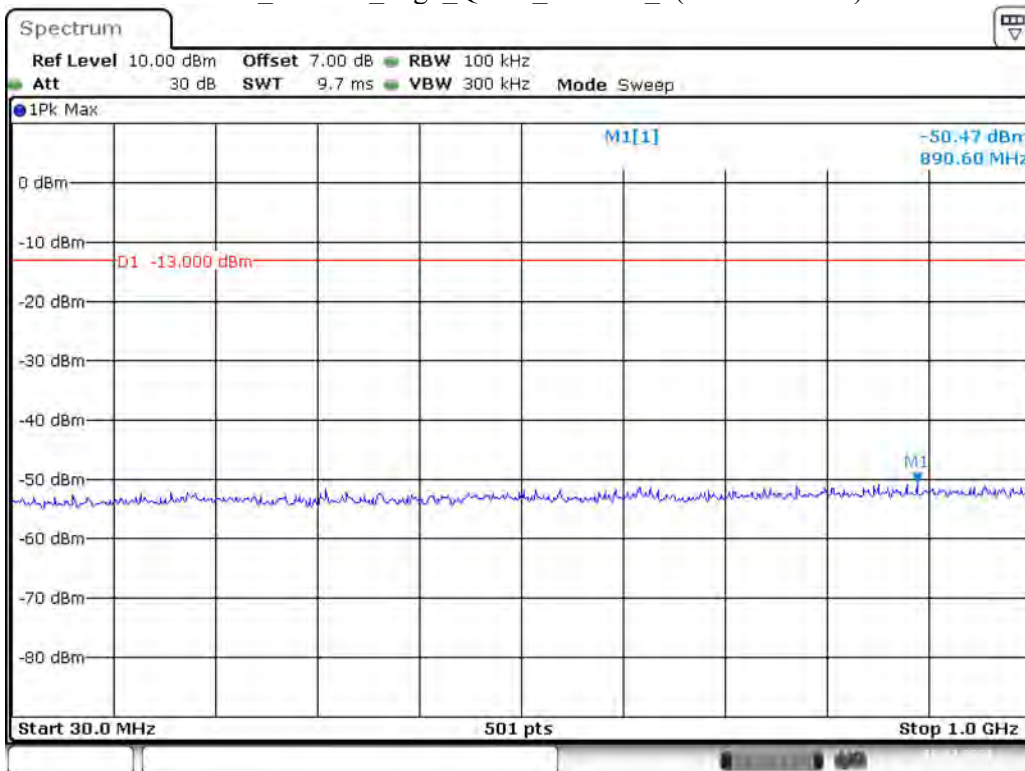

Band 4_10 MHz_High_QPSK_RB50#0_1(30MHz-1GHz)

Date: 10.DEC.2021 00:37:34