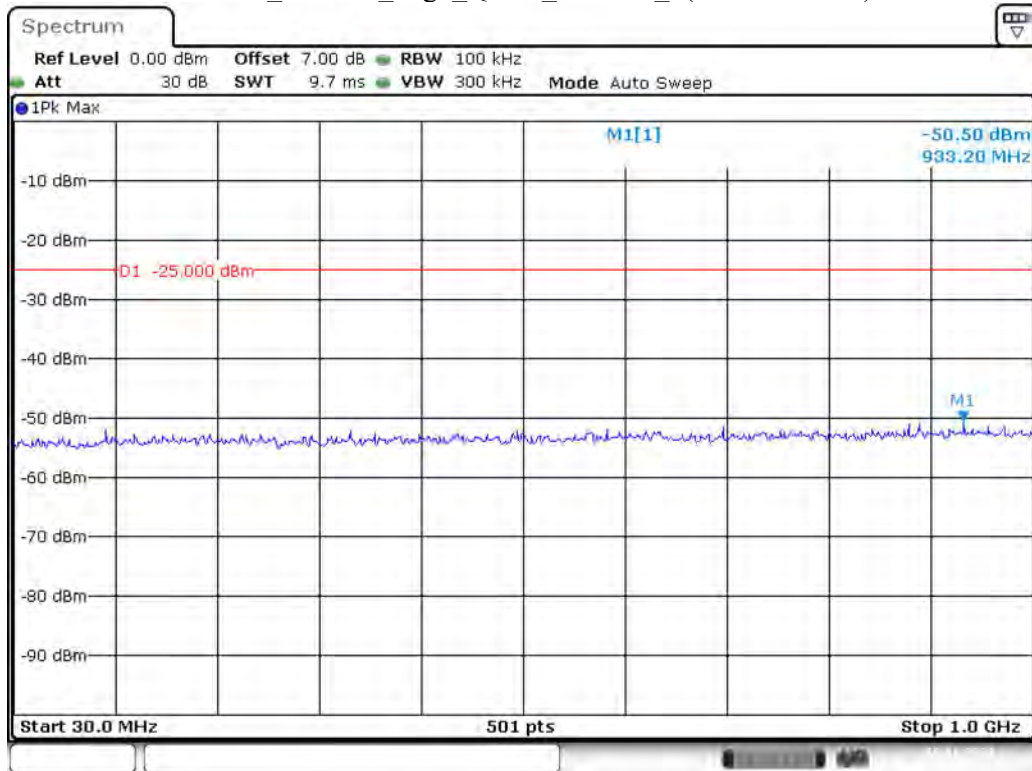

Band 41_10 MHz_High_QPSK_RB50#0_1(30MHz-1GHz)

Date: 19.NOV.2021 18:05:38