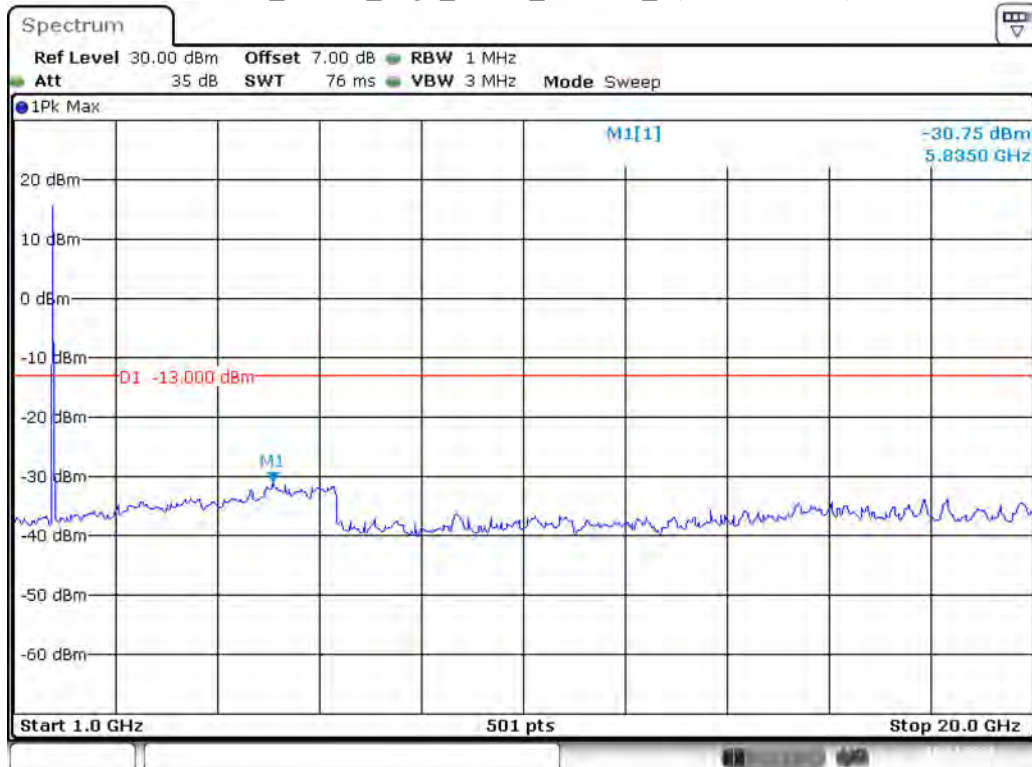

Date: 10.DEC.2021 00:33:48

Band 4_5 MHz_Middle_QPSK_RB25#0_2(1GHz-20GHz)

Date: 10.DEC.2021 00:34:17

Band 4_5 MHz_High_QPSK_RB25#0_1(30MHz-1GHz)

Date: 10.DEC.2021 00:34:47

Band 4_5 MHz_High_QPSK_RB25#0_2(1GHz-20GHz)