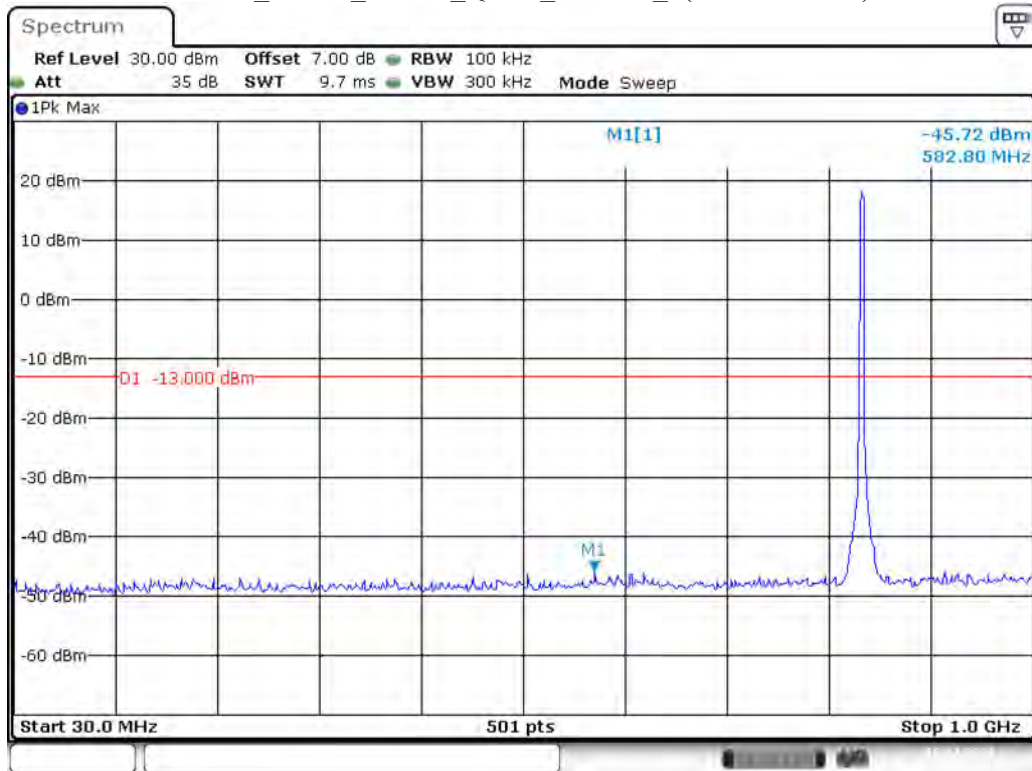

Band 5_3 MHz_Middle_QPSK_RB15#0_1(30MHz-1GHz)

Date: 10.DEC.2021 00:47:52