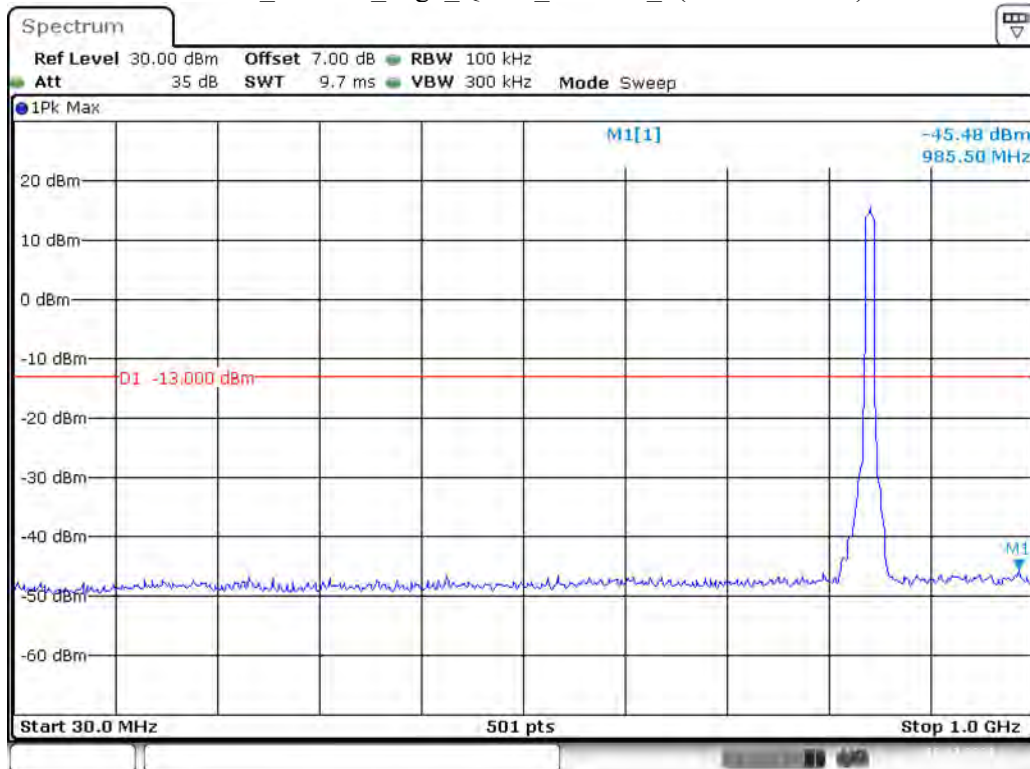

Band 5_10 MHz_High_QPSK_RB50#0_1(30MHz-1GHz)

Date: 10.DEC.2021 00:54:15