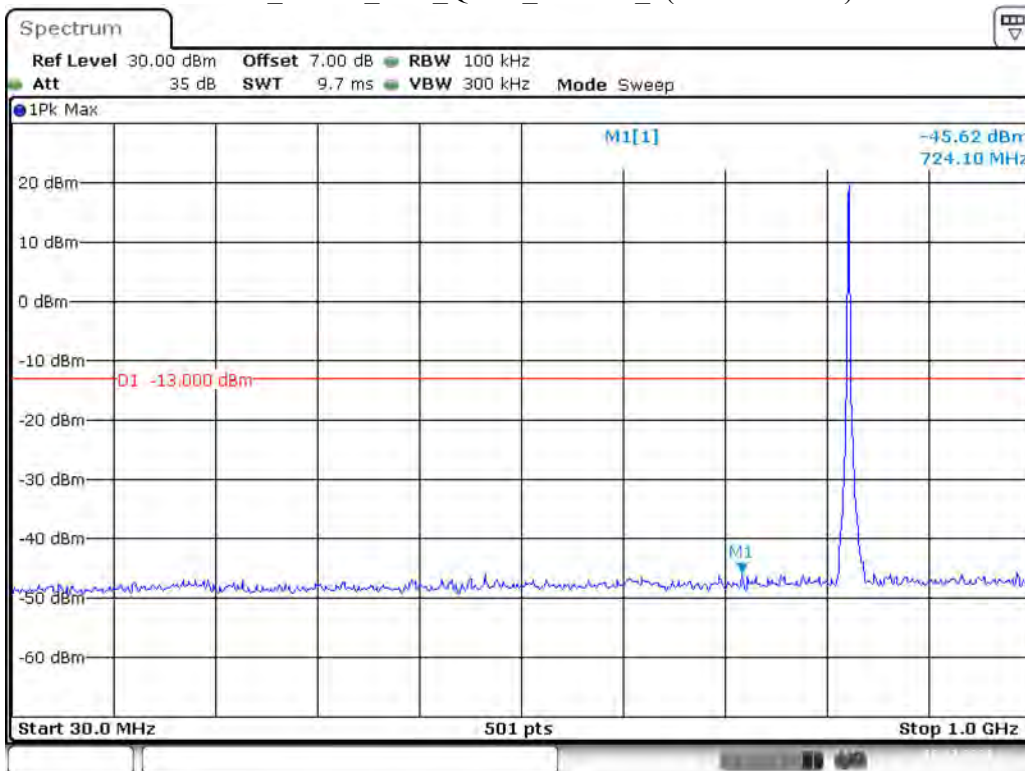

Band 5_1.4 MHz_Middle_QPSK_RB6#0_2(1GHz-10GHz)

Band 5_1.4 MHz_High_QPSK_RB6#0_1(30MHz-1GHz)

Date: 10.DEC.2021 00:46:04

Band 5_1.4 MHz_High_QPSK_RB6#0_2(1GHz-10GHz)

Date: 10.DEC.2021 00:46:26

Band 5_3 MHz_Low_QPSK_RB15#0_1(30MHz-1GHz)