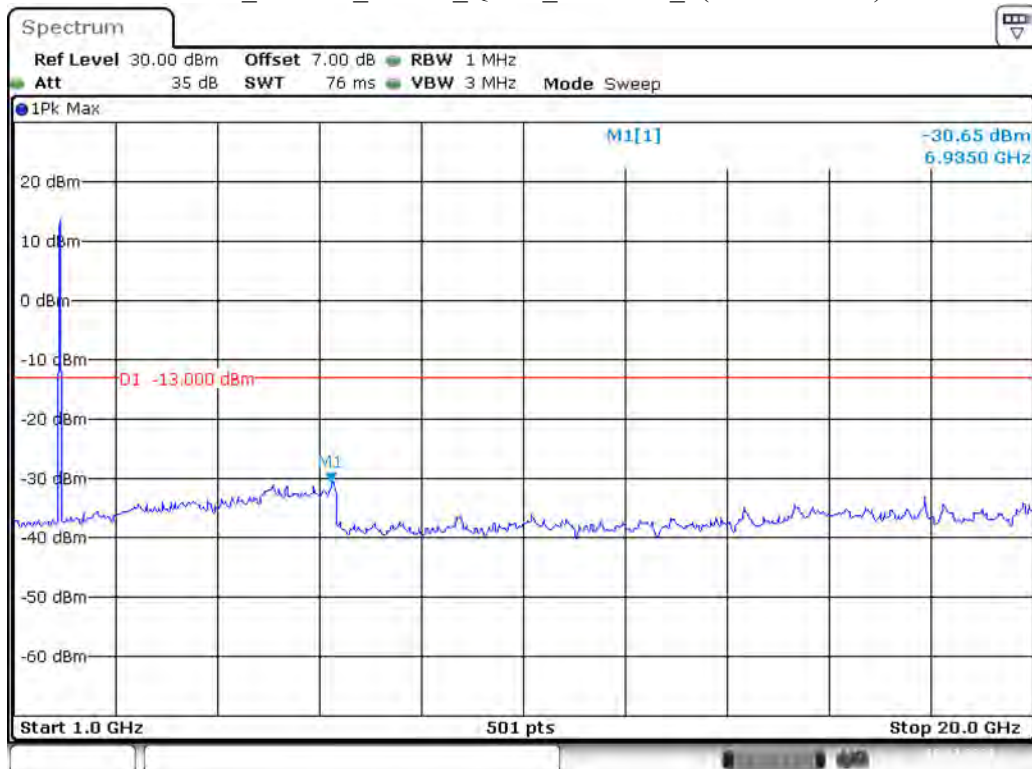

Band 2_20 MHz_Middle_QPSK_RB100#0_2(1GHz-20GHz)

Date: 10.DEC.2021 00:25:45