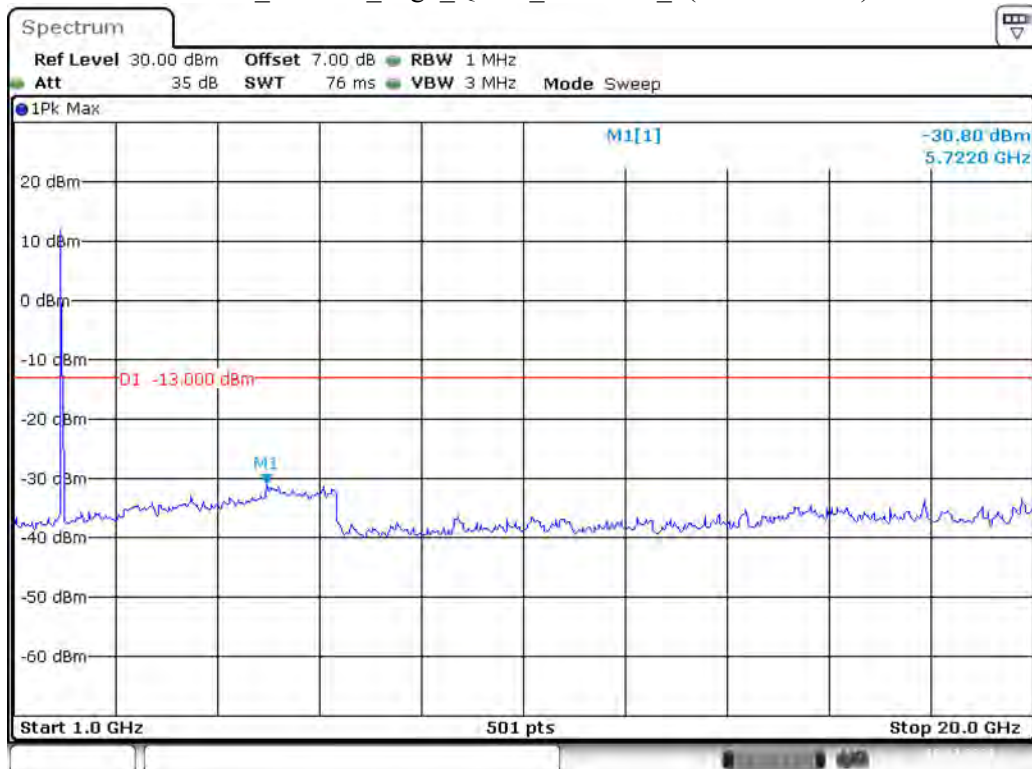

Date: 10.DEC.2021 00:25:19

Band 2_20 MHz_Middle_QPSK_RB100#0_2(1GHz-20GHz)

Date: 10.DEC.2021 00:25:45

Band 2_20 MHz_High_QPSK_RB100#0_1(30MHz-1GHz)

Date: 10.DEC.2021 00:26:17

Band 2_20 MHz_High_QPSK_RB100#0_2(1GHz-20GHz)