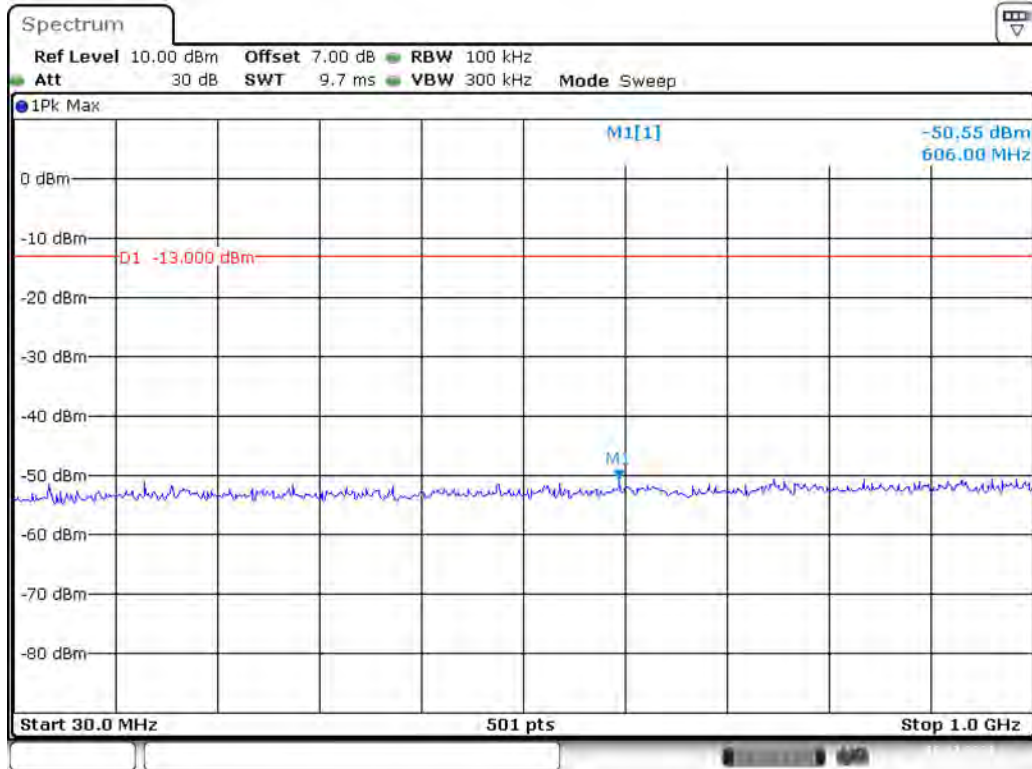

Band 4_20 MHz_High_QPSK_RB100#0_1(30MHz-1GHz)

Date: 10.DEC.2021 00:43:25