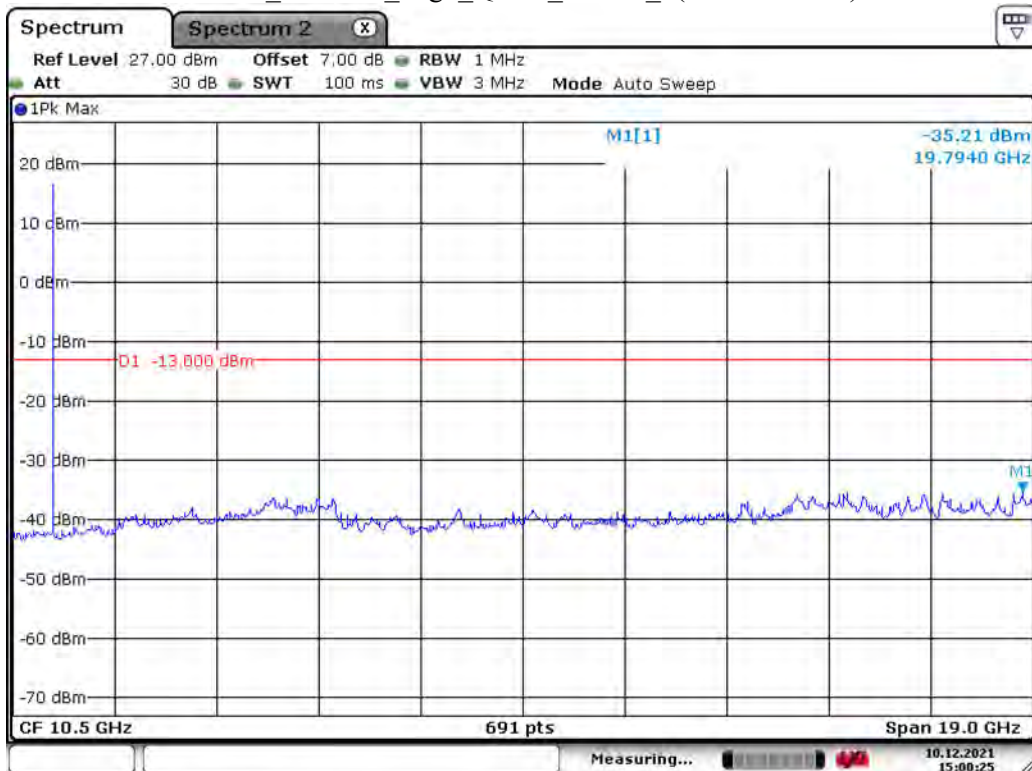

Date: 10.DEC.2021 00:28:08

Band 4_1.4 MHz_Middle_QPSK_RB6#0_2(1GHz-20GHz)

Date: 10.DEC.2021 14:58:50

Band 4_1.4 MHz_High_QPSK_RB6#0_1(30MHz-1GHz)

Date: 10.DEC.2021 00:29:00

Band 4_1.4 MHz_High_QPSK_RB6#0_2(1GHz-20GHz)