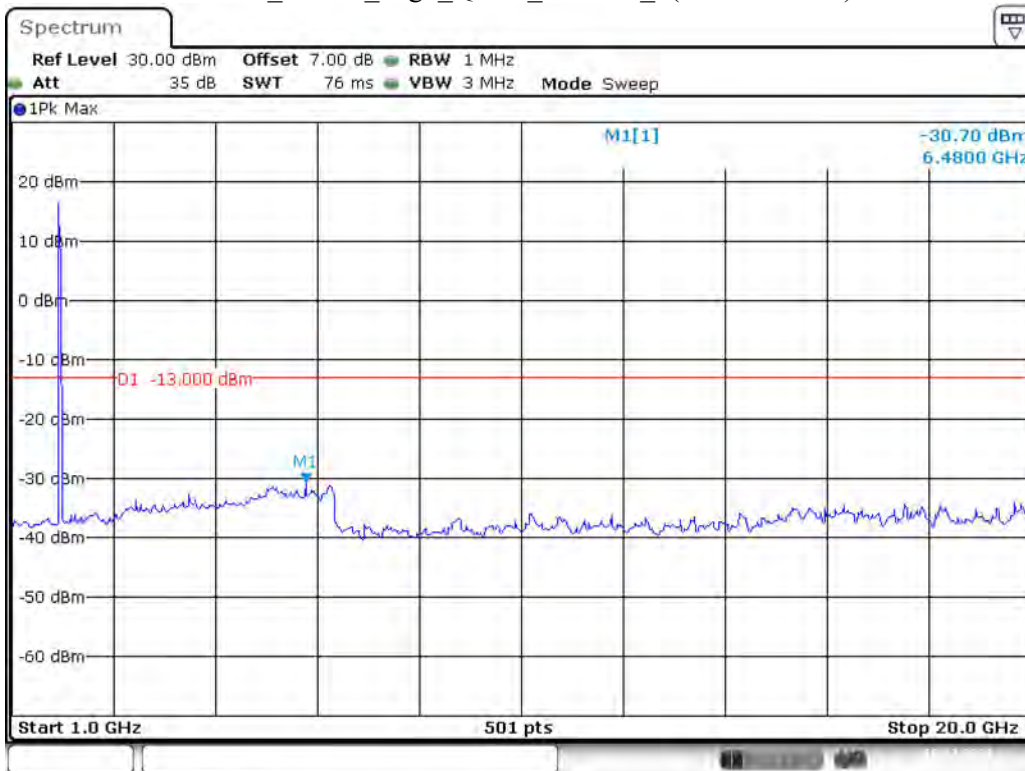

Date: 10.DEC.2021 00:16:37

Band 2_5 MHz_Middle_QPSK_RB25#0_2(1GHz-20GHz)

Date: 10.DEC.2021 00:17:02

Band 2_5 MHz_High_QPSK_RB25#0_1(30MHz-1GHz)

Date: 10.DEC.2021 00:17:25

Band 2_5 MHz_High_QPSK_RB25#0_2(1GHz-20GHz)