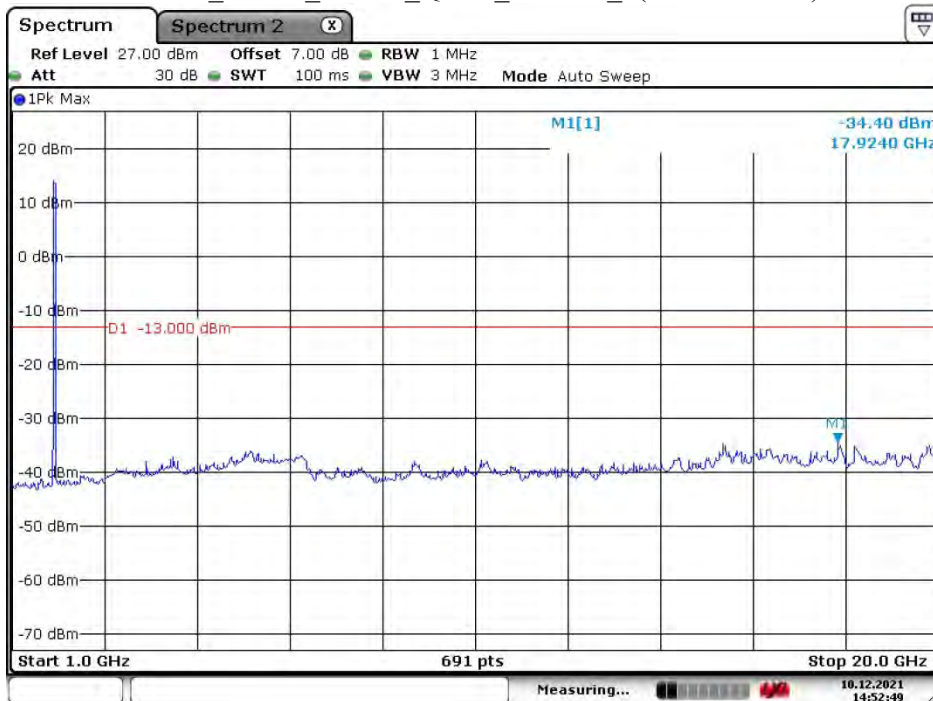

Band 2_3 MHz_Middle_QPSK_RB15#0_2(1GHz-20GHz)

Date: 10.DEC.2021 14:52:49