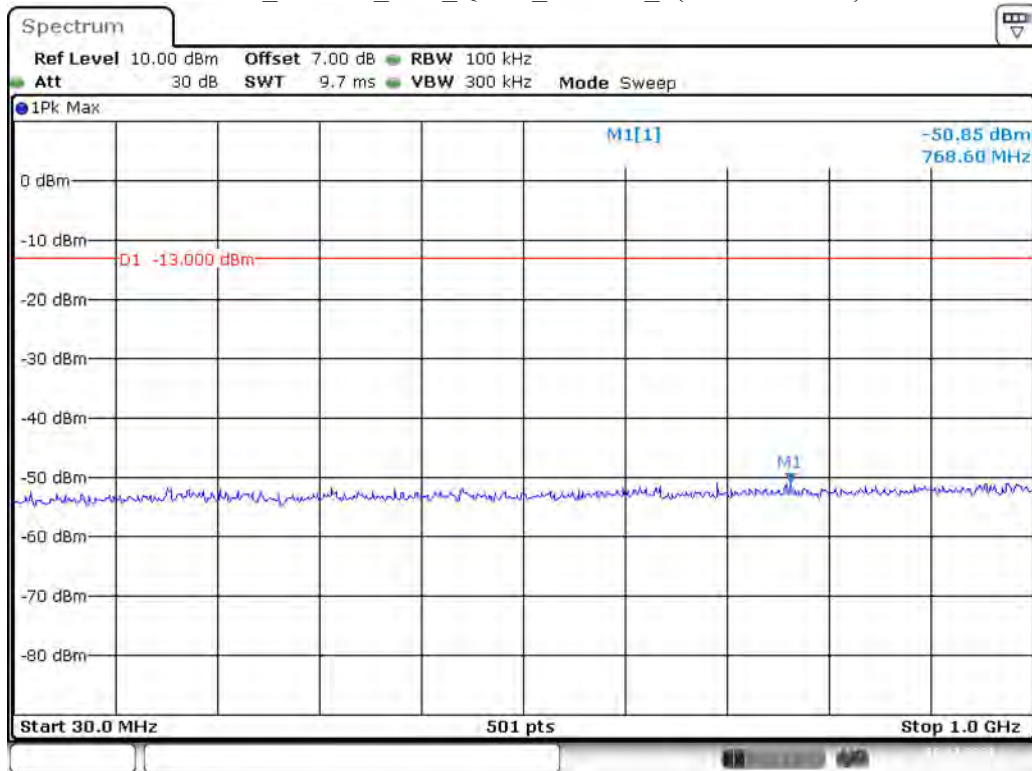

Band 2_10 MHz_Low_QPSK_RB50#0_1(30MHz-1GHz)

Date: 10.DEC.2021 00:18:22