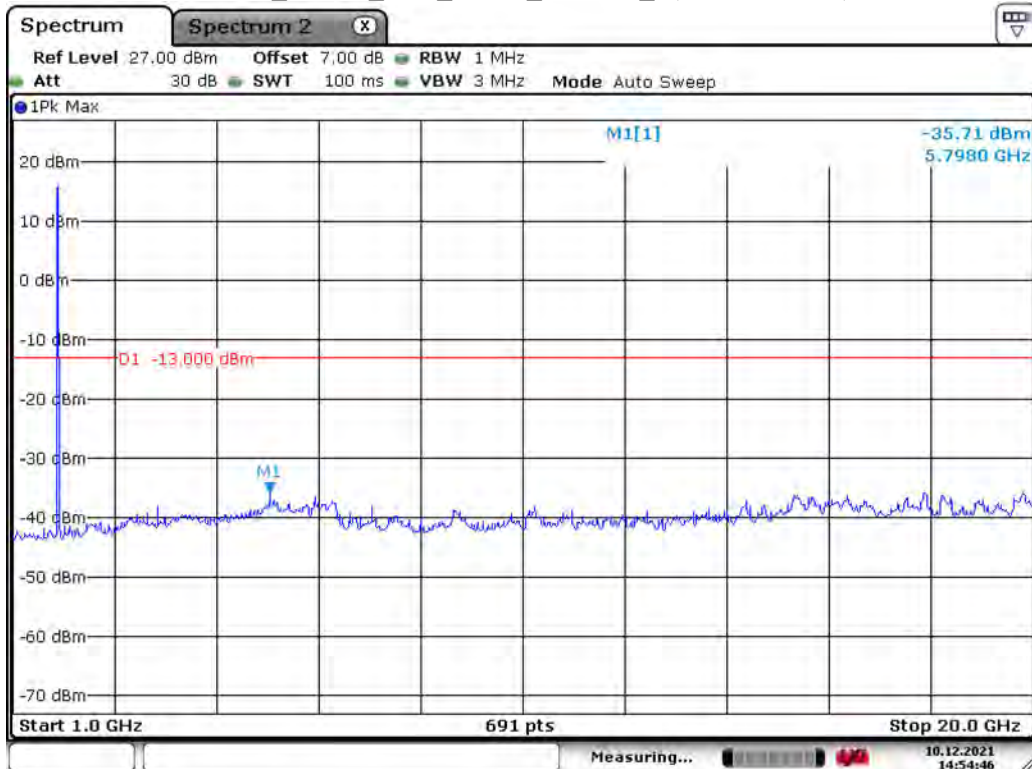

Band 2_3 MHz_Low_QPSK_RB15#0_2(1GHz-20GHz)

Date: 10.DEC.2021 14:54:46