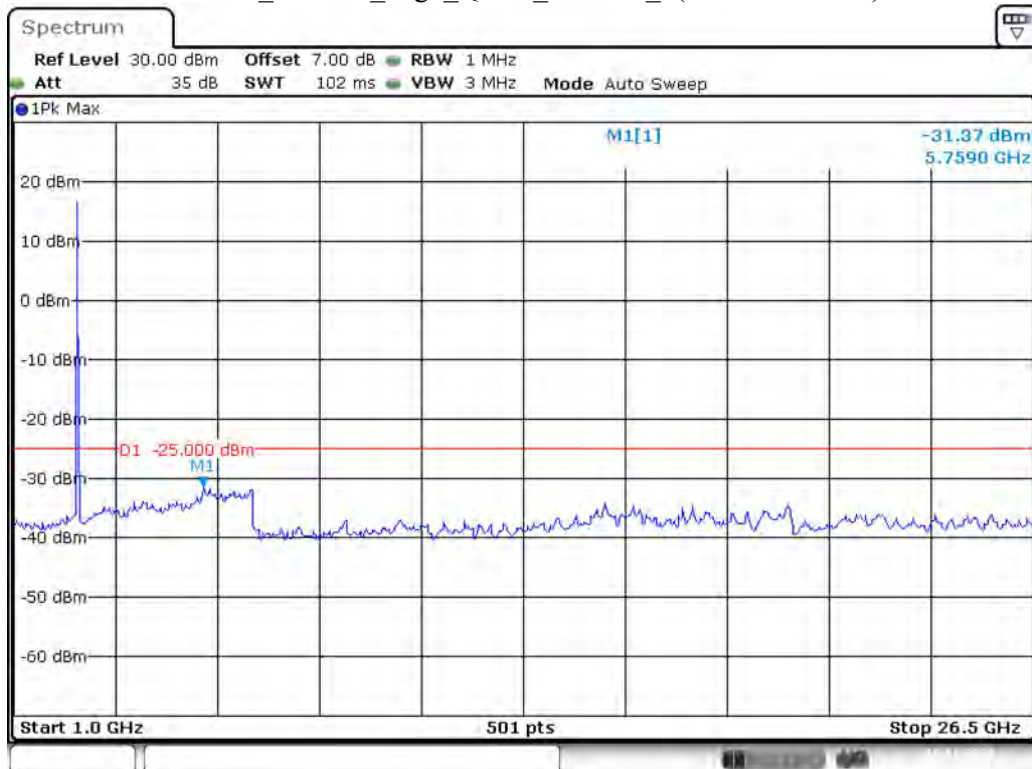

Band 38_10 MHz_High_QPSK_RB50#0_2(1GHz-26.5GHz)

Date: 19.NOV.2021 16:56:42