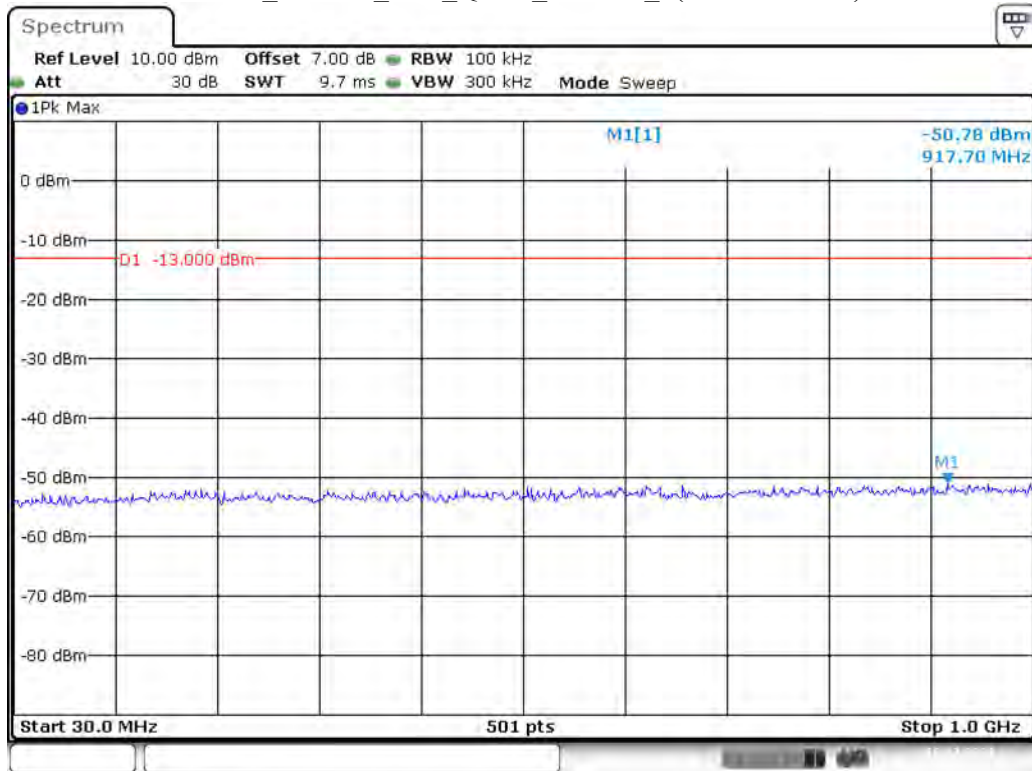

Band 2_15 MHz_Low_QPSK_RB75#0_1(30MHz-1GHz)

Date: 10.DEC.2021 00:21:13