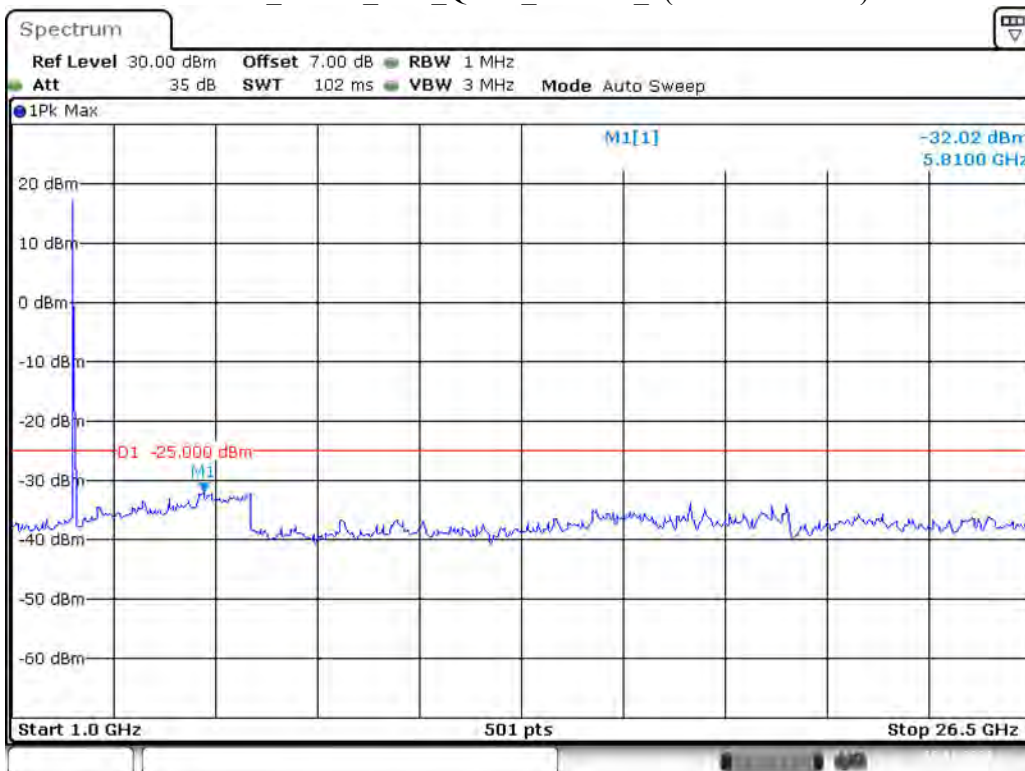

Band 38_5 MHz_Low_QPSK_RB25#0_2(1GHz-26.5GHz)

Date: 19.NOV.2021 16:52:04