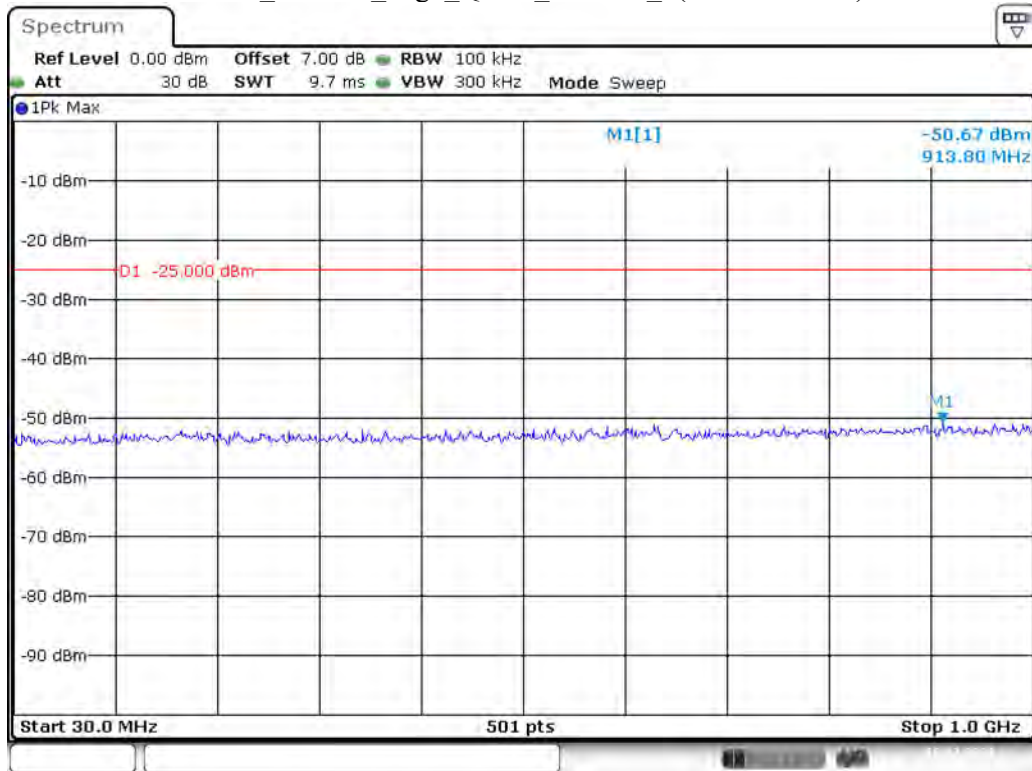

Band 7_15 MHz_High_QPSK_RB75#0_1(30MHz-1GHz)

Date: 10.DEC.2021 01:02:38