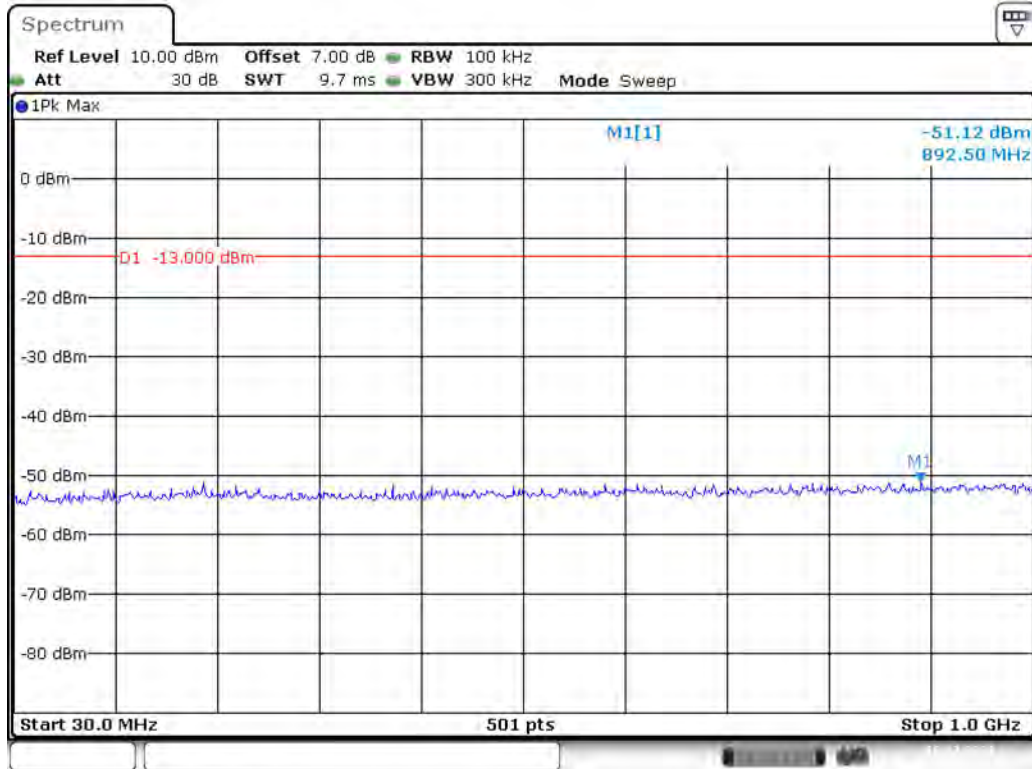

Band 2_3 MHz_Low_QPSK_RB15#0_1(30MHz-1GHz)

Date: 10.DEC.2021 00:13:06