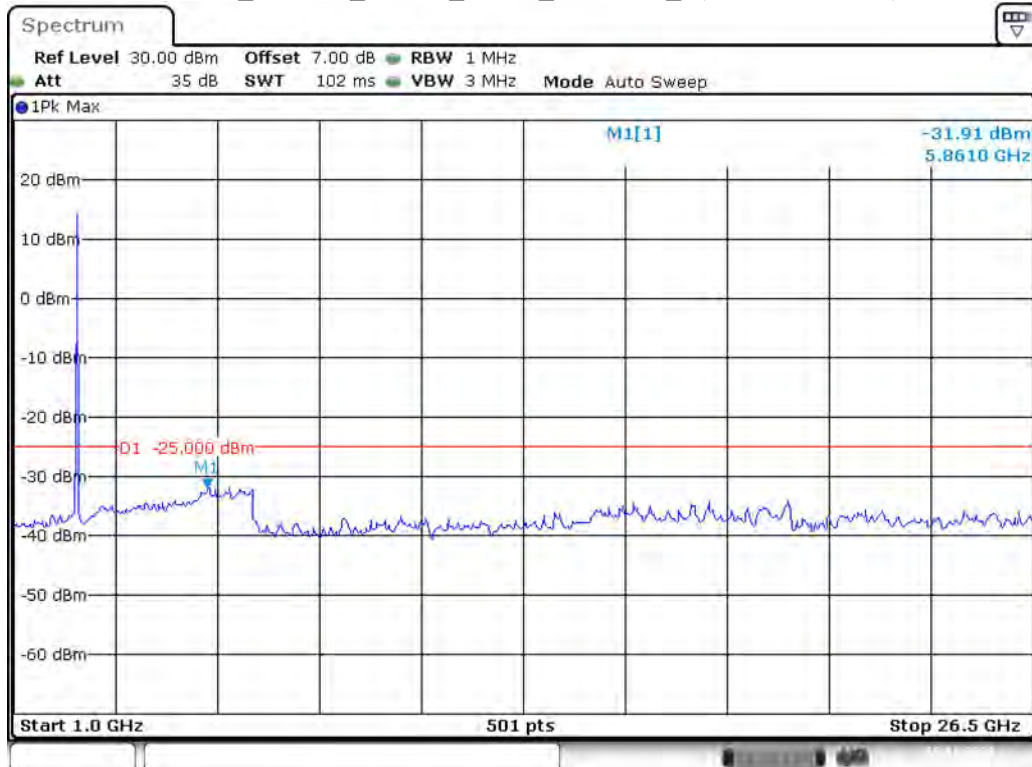

Date: 19.NOV.2021 18:09:23

Band 41_20 MHz_Low_QPSK_RB100#0_2(1GHz-26.5GHz)

Date: 19.NOV.2021 18:09:45

Band 41_20 MHz_Middle_QPSK_RB100#0_1(30MHz-1GHz)

Date: 19.NOV.2021 18:10:21

Band 41_20 MHz_Middle_QPSK_RB100#0_2(1GHz-26.5GHz)