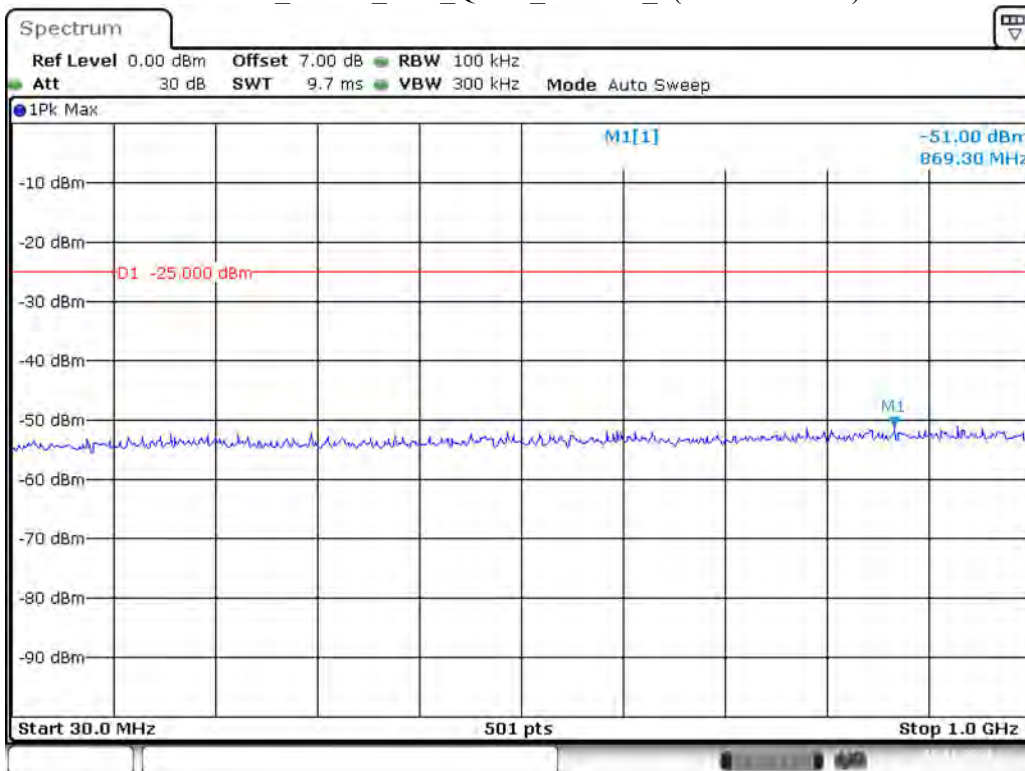

Date: 19.NOV.2021 17:01:31

Band 38_20 MHz_High_QPSK_RB100#0_1(30MHz-1GHz)

Date: 19.NOV.2021 17:02:04

Band 38_20 MHz_High_QPSK_RB100#0_2(1GHz-26.5GHz)

Date: 19.NOV.2021 17:02:23

Band 41_5 MHz_Low_QPSK_RB25#0_1(30MHz-1GHz)