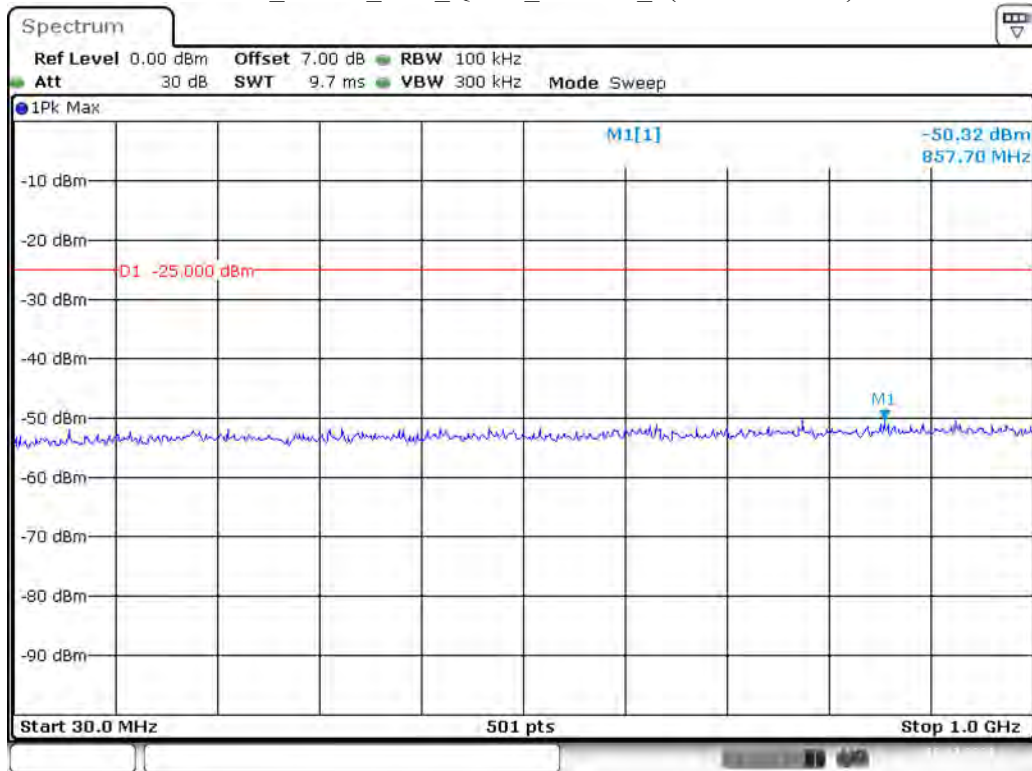

Date: 10.DEC.2021 00:53:45

Band 5_10 MHz_High_QPSK_RB50#0_1(30MHz-1GHz)

Date: 10.DEC.2021 00:54:15

Band 5_10 MHz_High_QPSK_RB50#0_2(1GHz-10GHz)

Date: 10.DEC.2021 00:54:44

Band 7_5 MHz_Low_QPSK_RB25#0_1(30MHz-1GHz)