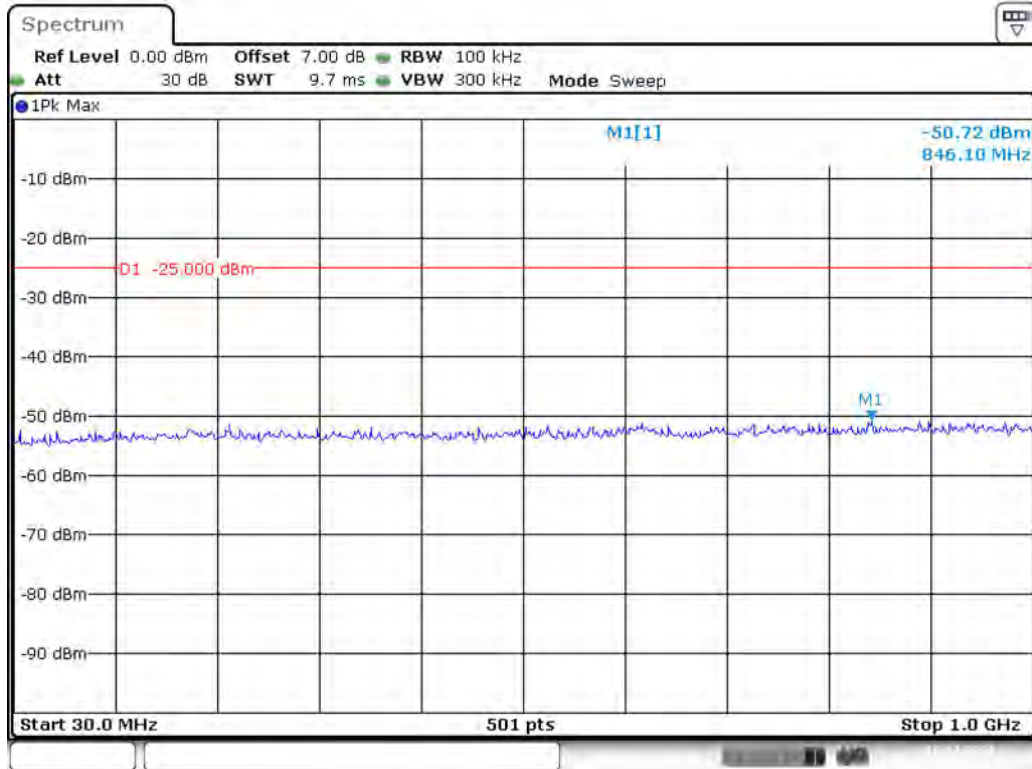

Band 7_20 MHz_High_QPSK_RB100#0_1(30MHz-1GHz)

Date: 10.DEC.2021 01:05:26