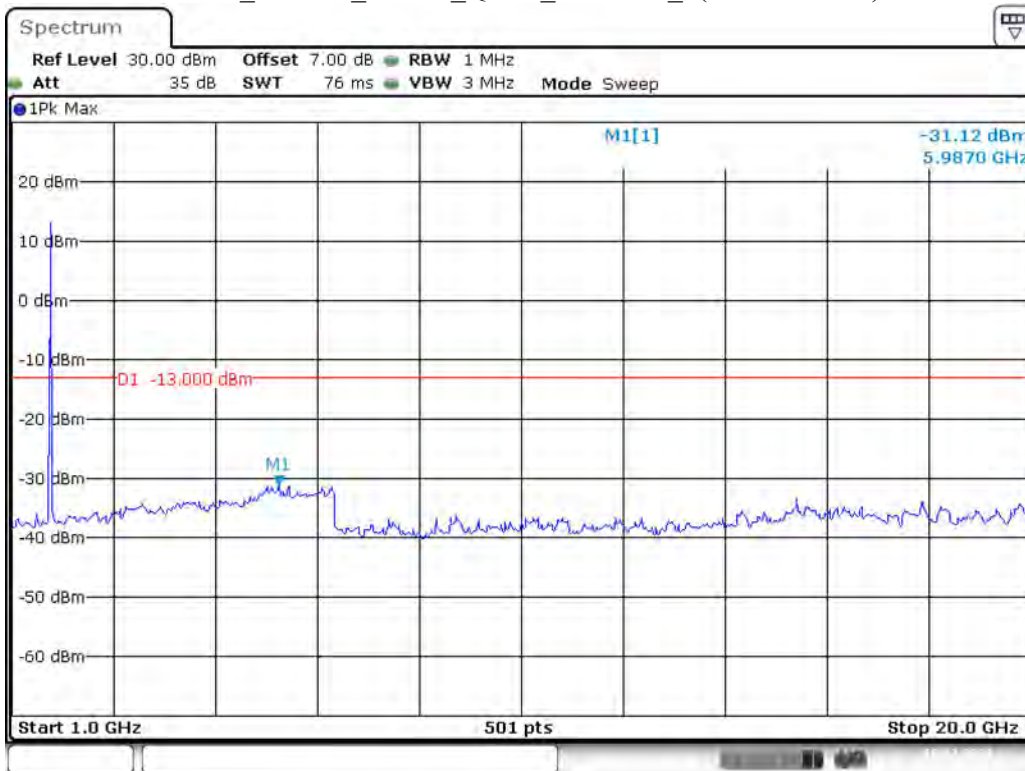

Band 4_20 MHz_Middle_QPSK_RB100#0_2(1GHz-20GHz)

Date: 10.DEC.2021 00:42:43