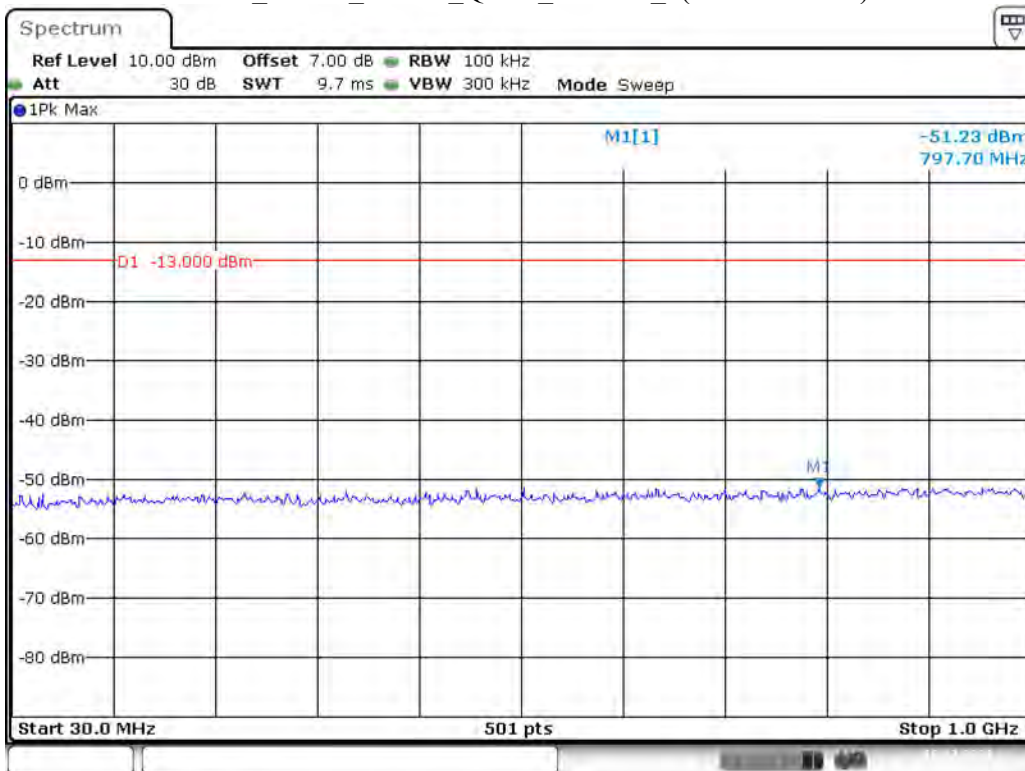

Date: 10.DEC.2021 14:51:42

Band 2_5 MHz_Low_QPSK_RB25#0_1(30MHz-1GHz)

Date: 10.DEC.2021 00:15:39

Band 2_5 MHz_Low_QPSK_RB25#0_2(1GHz-20GHz)

Date: 10.DEC.2021 00:16:07

Band 2_5 MHz_Middle_QPSK_RB25#0_1(30MHz-1GHz)