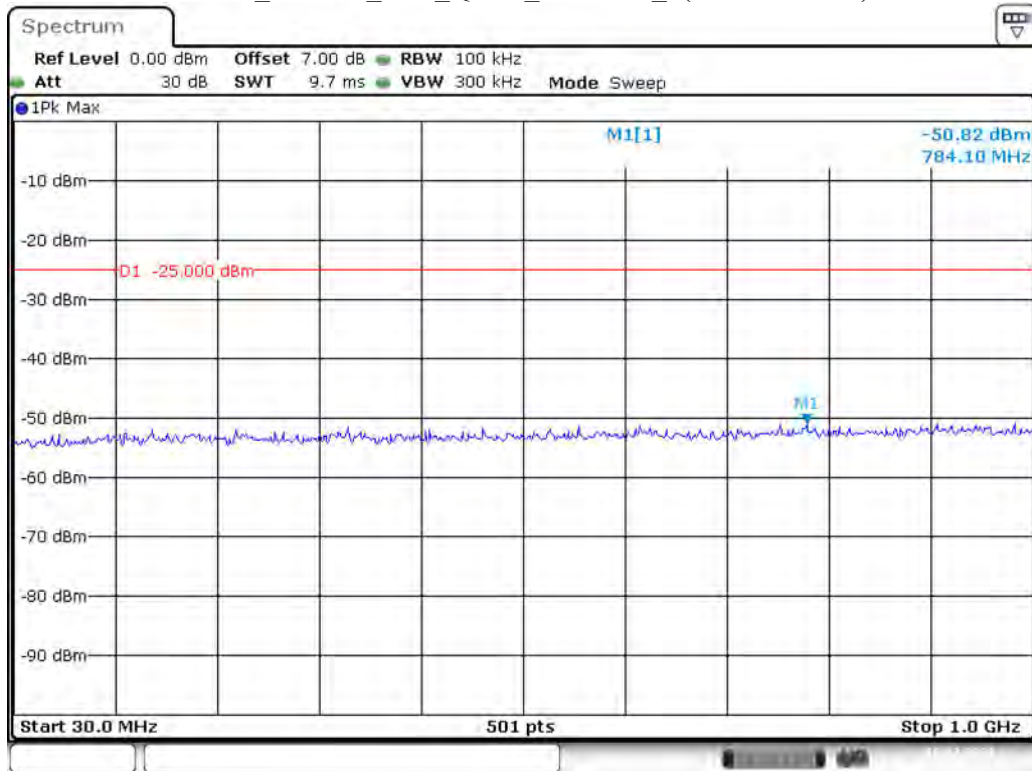

Date: 10.DEC.2021 01:02:05

Band 7_15 MHz_High_QPSK_RB75#0_1(30MHz-1GHz)

Date: 10.DEC.2021 01:02:38

Band 7_15 MHz_High_QPSK_RB75#0_2(1GHz-26.5GHz)

Date: 10.DEC.2021 01:03:03

Band 7_20 MHz_Low_QPSK_RB100#0_1(30MHz-1GHz)