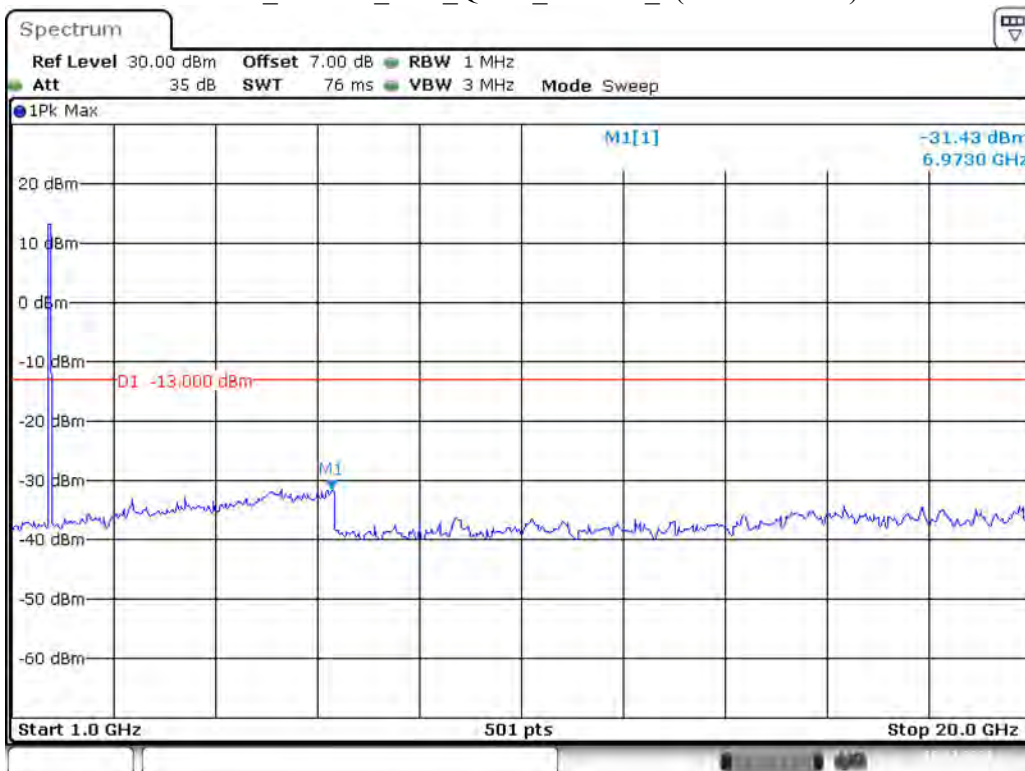

Band 4_15 MHz_Low_QPSK_RB75#0_2(1GHz-20GHz)

Date: 10.DEC.2021 00:38:57