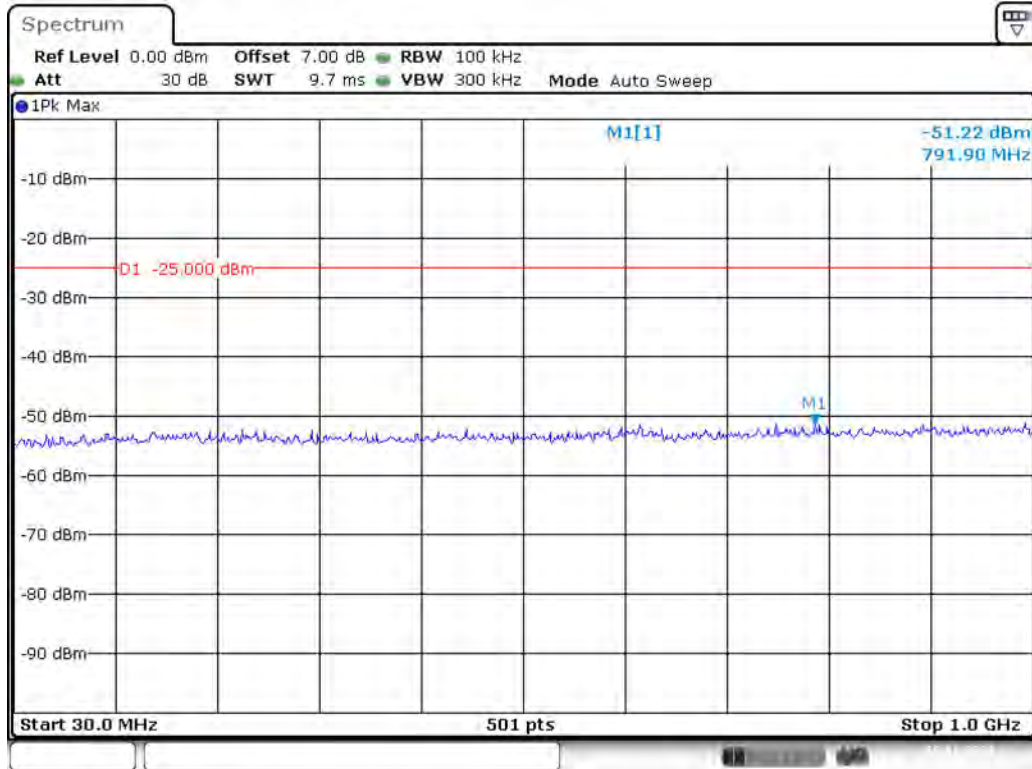

Band 41_5 MHz_Middle_QPSK_RB25#0_1(30MHz-1GHz)

Date: 19.NOV.2021 18:01:53