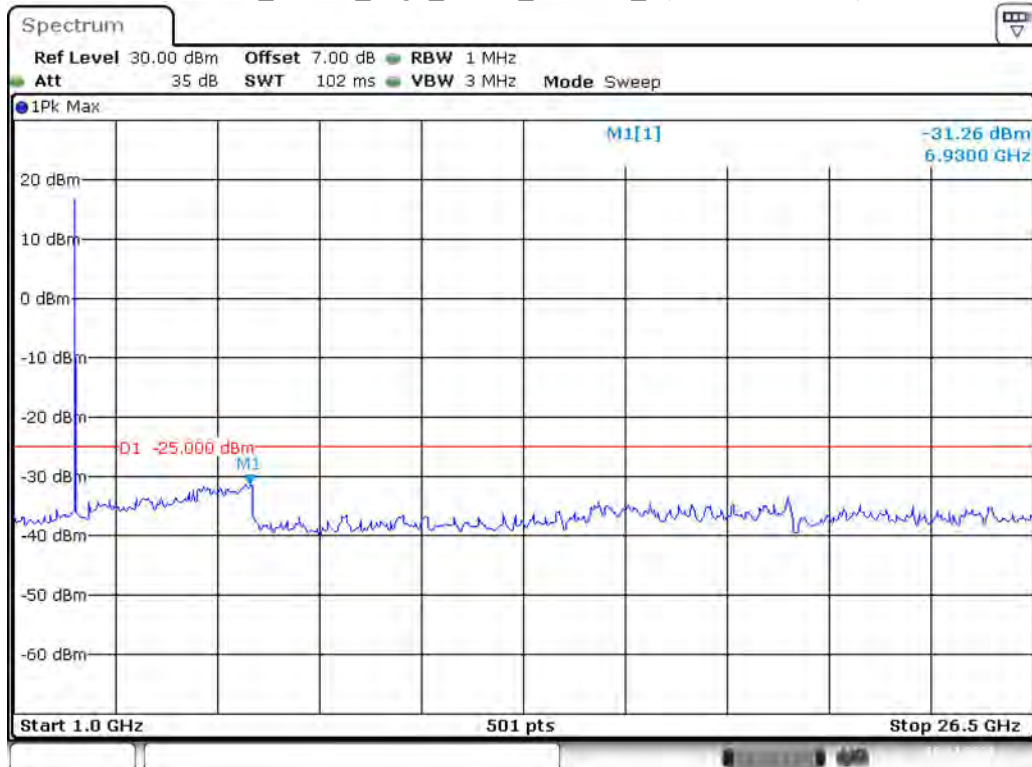

Band 7_5 MHz_High_QPSK_RB25#0_2(1GHz-26.5GHz)

Date: 10.DEC.2021 00:57:31