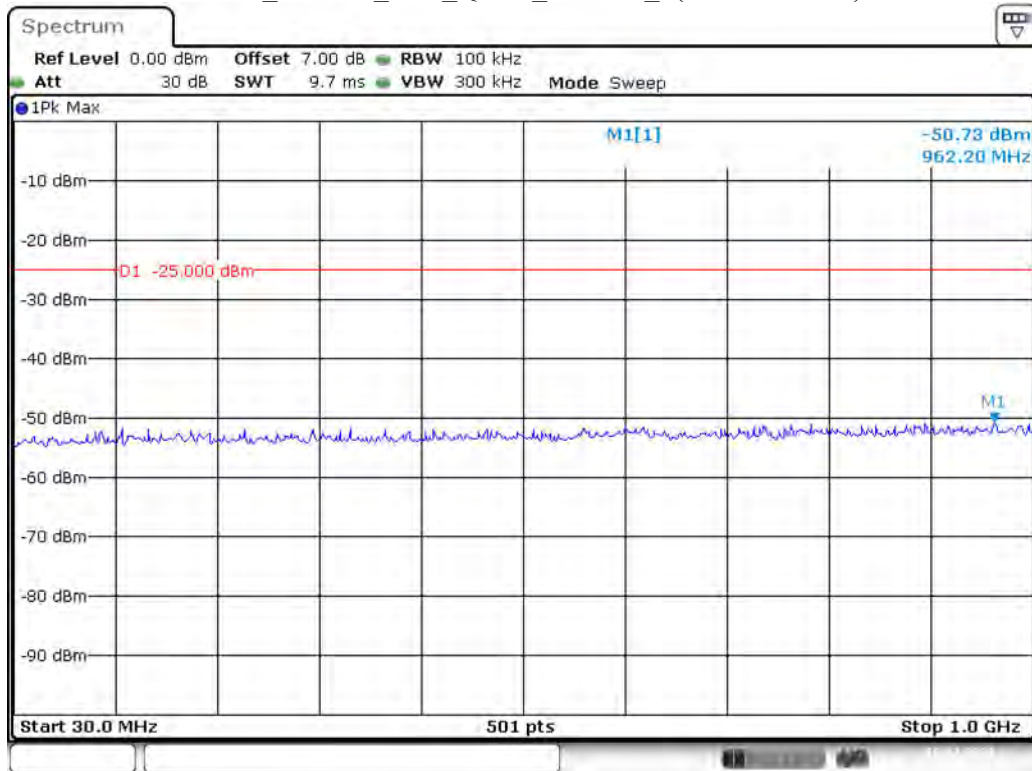

Date: 10.DEC.2021 00:59:19

Band 7_10 MHz_High_QPSK_RB50#0_1(30MHz-1GHz)

Date: 10.DEC.2021 00:59:50

Band 7_10 MHz_High_QPSK_RB50#0_2(1GHz-26.5GHz)

Date: 10.DEC.2021 01:00:12

Band 7_15 MHz_Low_QPSK_RB75#0_1(30MHz-1GHz)