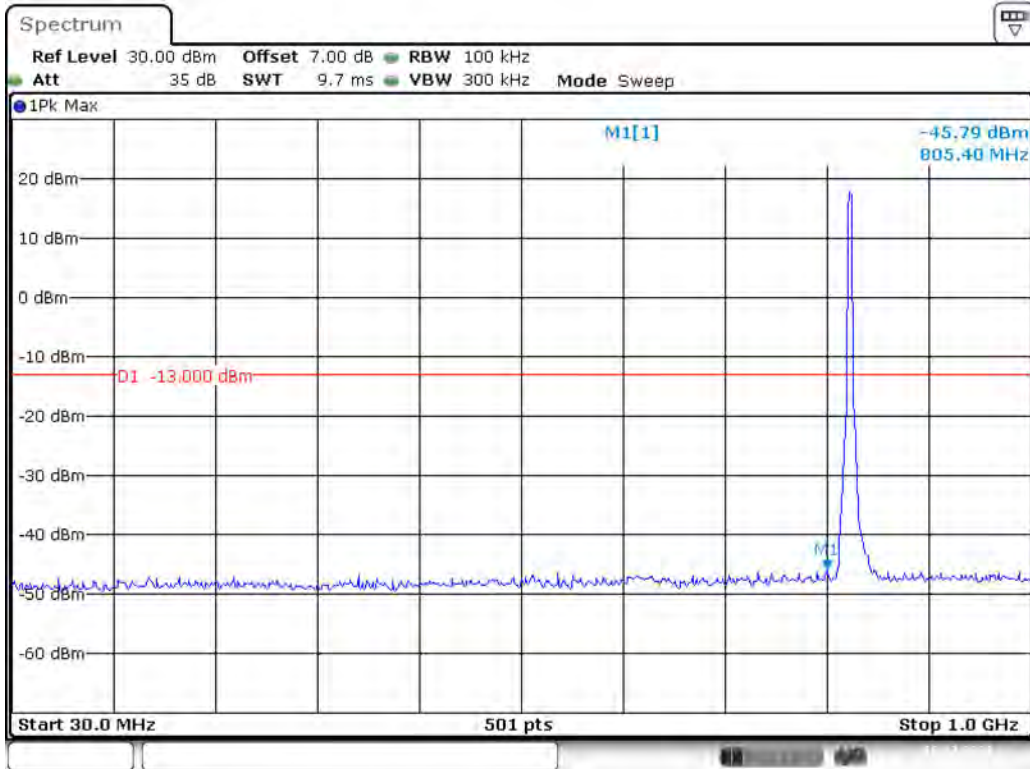

Date: 10.DEC.2021 00:48:18

Band 5_3 MHz_High_QPSK_RB15#0_1(30MHz-1GHz)

Date: 10.DEC.2021 00:48:50

Band 5_3 MHz_High_QPSK_RB15#0_2(1GHz-10GHz)

Date: 10.DEC.2021 00:49:16

Band 5_5 MHz_Low_QPSK_RB25#0_1(30MHz-1GHz)