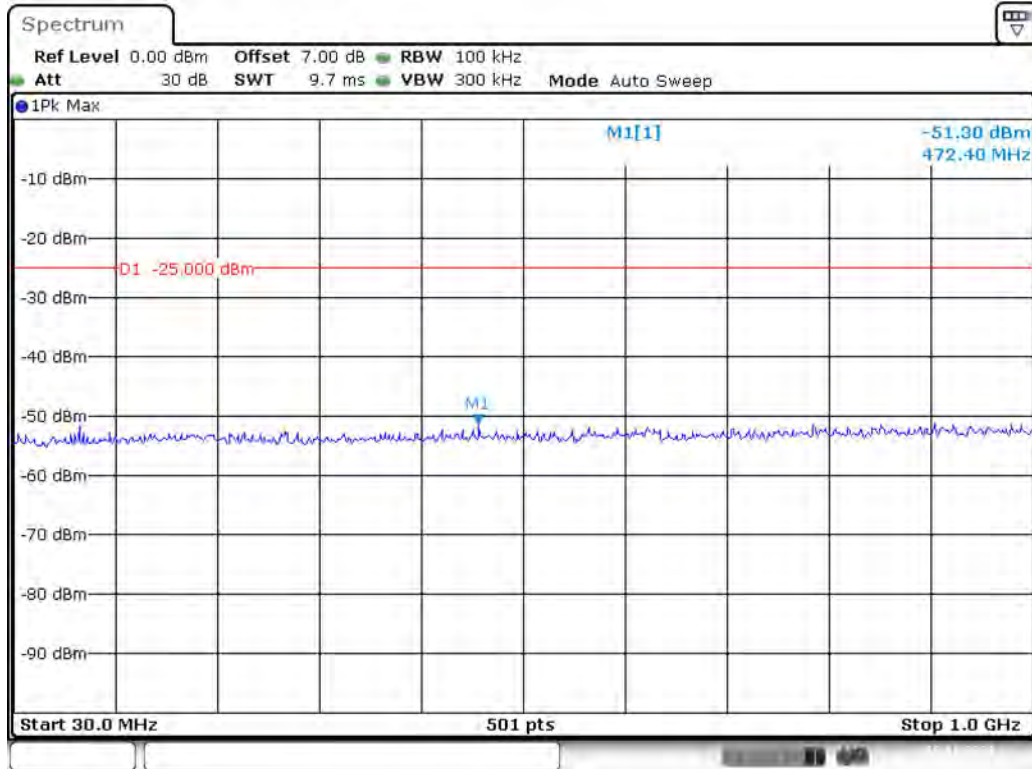

Date: 19.NOV.2021 16:52:56

Band 38_5 MHz_High_QPSK_RB25#0_1(30MHz-1GHz)

Date: 19.NOV.2021 16:53:22

Band 38_5 MHz_High_QPSK_RB25#0_2(1GHz-26.5GHz)

Date: 19.NOV.2021 16:53:48

Band 38_10 MHz_Low_QPSK_RB50#0_1(30MHz-1GHz)