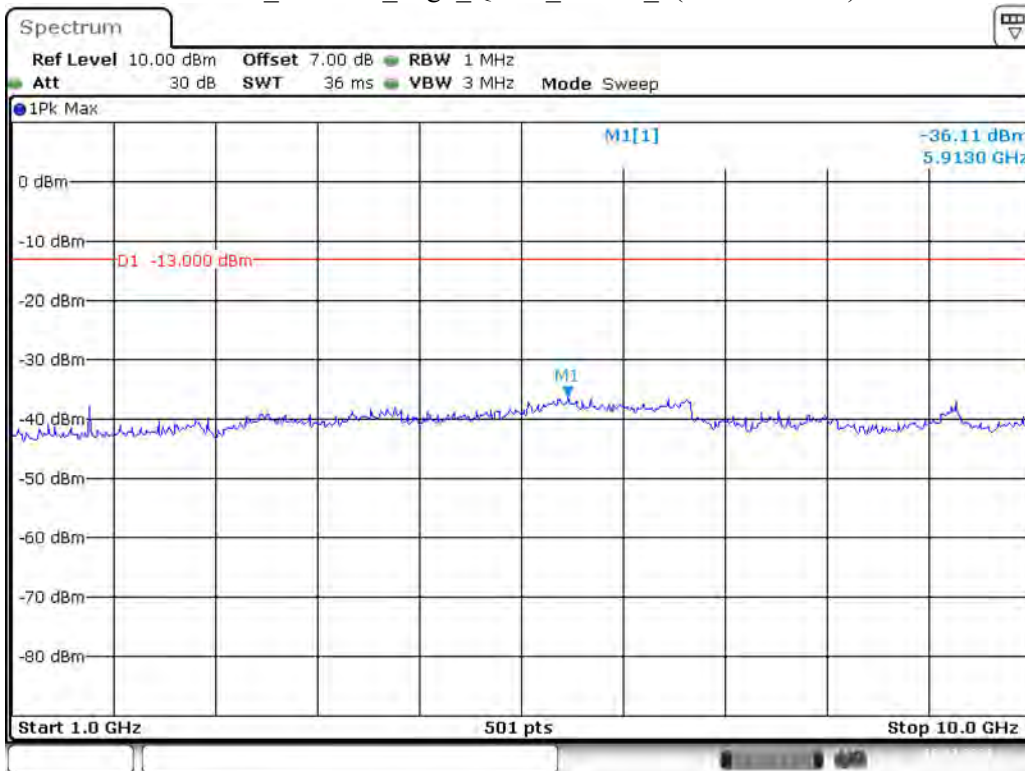

Band 5_1.4 MHz_Middle_QPSK_RB6#0_2(1GHz-10GHz)

Band 5_1.4 MHz_High_QPSK_RB6#0_1(30MHz-1GHz)

Date: 10.DEC.2021 00:46:04

Band 5_1.4 MHz_High_QPSK_RB6#0_2(1GHz-10GHz)

Date: 10.DEC.2021 00:46:26

Band 5_3 MHz_Low_QPSK_RB15#0_1(30MHz-1GHz)