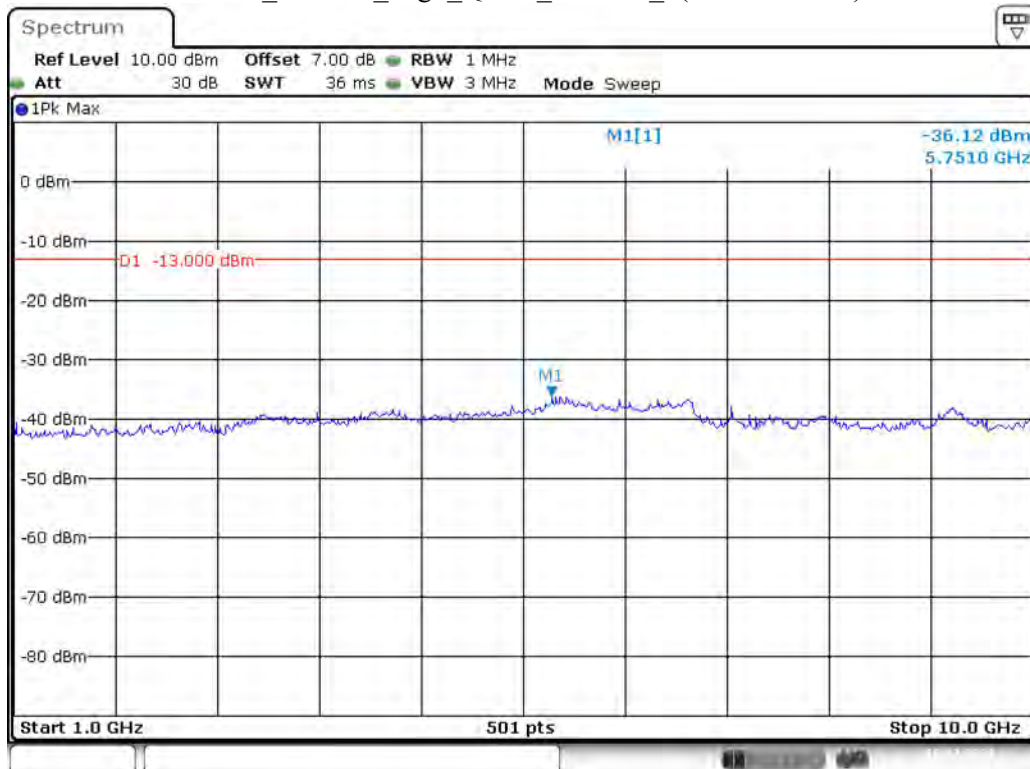

Band 5_10 MHz_High_QPSK_RB50#0_2(1GHz-10GHz)

Date: 10.DEC.2021 00:54:44