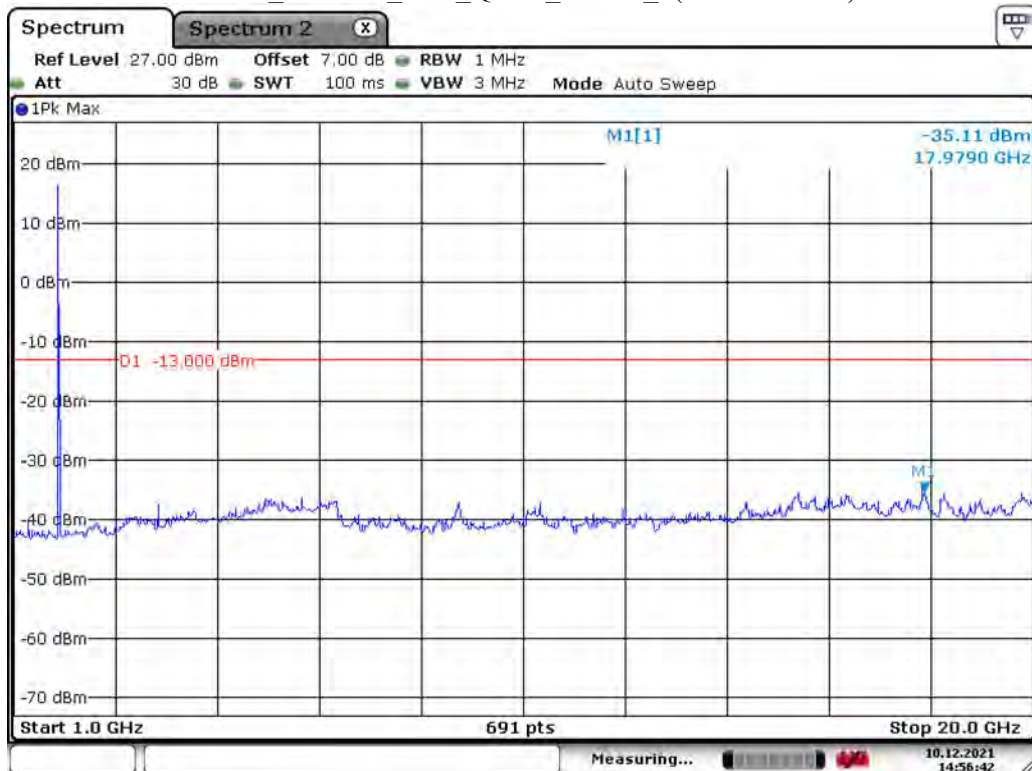

Please refer to following plots:

Band 2_1.4 MHz_Low_QPSK_RB6#0_1(30MHz-1GHz)

Date: 10.DEC.2021 00:10:07

Band 2_1.4 MHz_Low_QPSK_RB6#0_2(1GHz-20GHz)

Date: 10.DEC.2021 14:56:42

Band 2_1.4 MHz_Middle_QPSK_RB6#0_1(30MHz-1GHz)