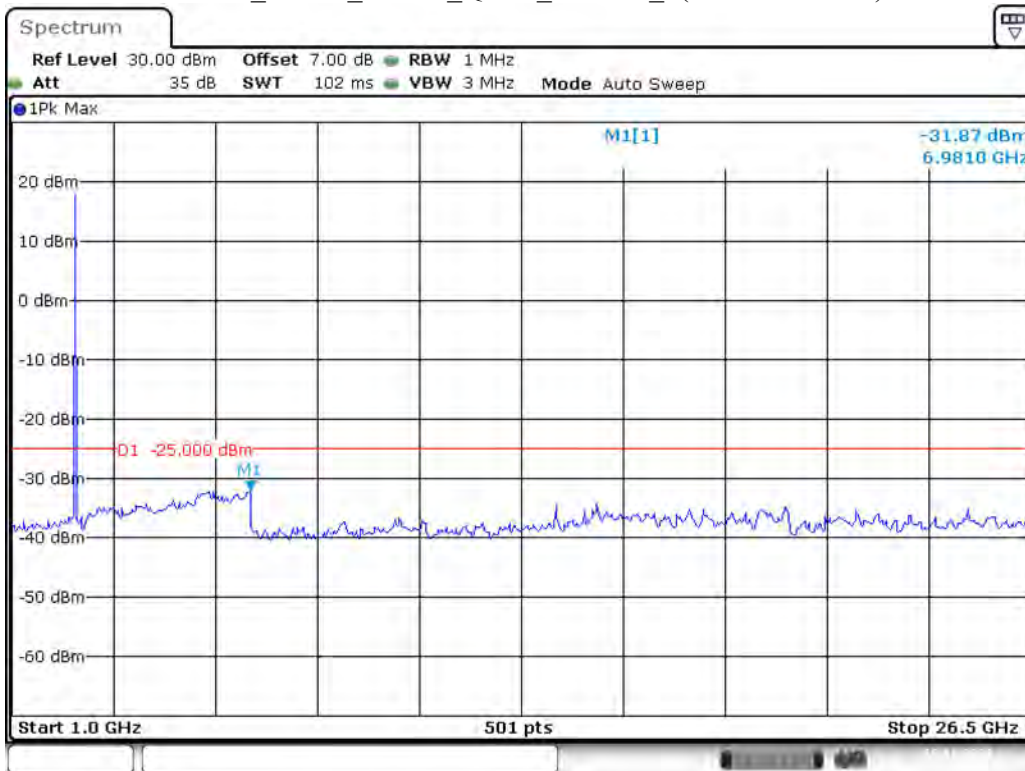

Date: 19.NOV.2021 16:51:39

Band 38_5 MHz_Low_QPSK_RB25#0_2(1GHz-26.5GHz)

Date: 19.NOV.2021 16:52:04

Band 38_5 MHz_Middle_QPSK_RB25#0_1(30MHz-1GHz)

Date: 19.NOV.2021 16:52:34

Band 38_5 MHz_Middle_QPSK_RB25#0_2(1GHz-26.5GHz)