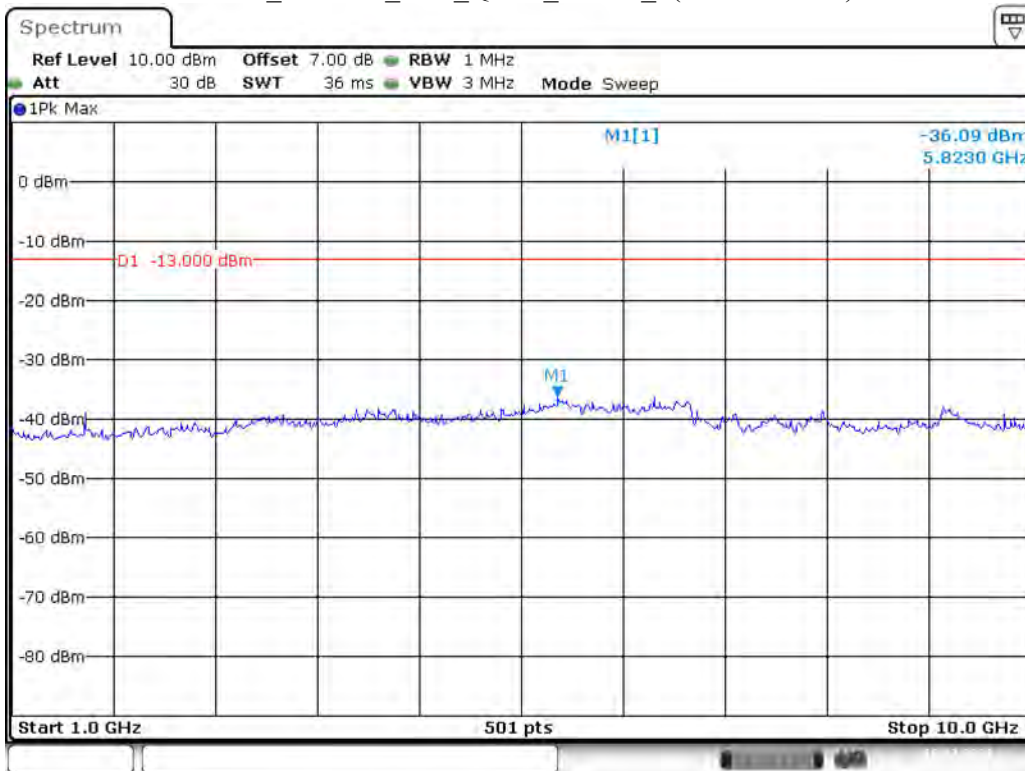

Band 5_1.4 MHz_Low_QPSK_RB6#0_2(1GHz-10GHz)

Date: 10.DEC.2021 00:44:39