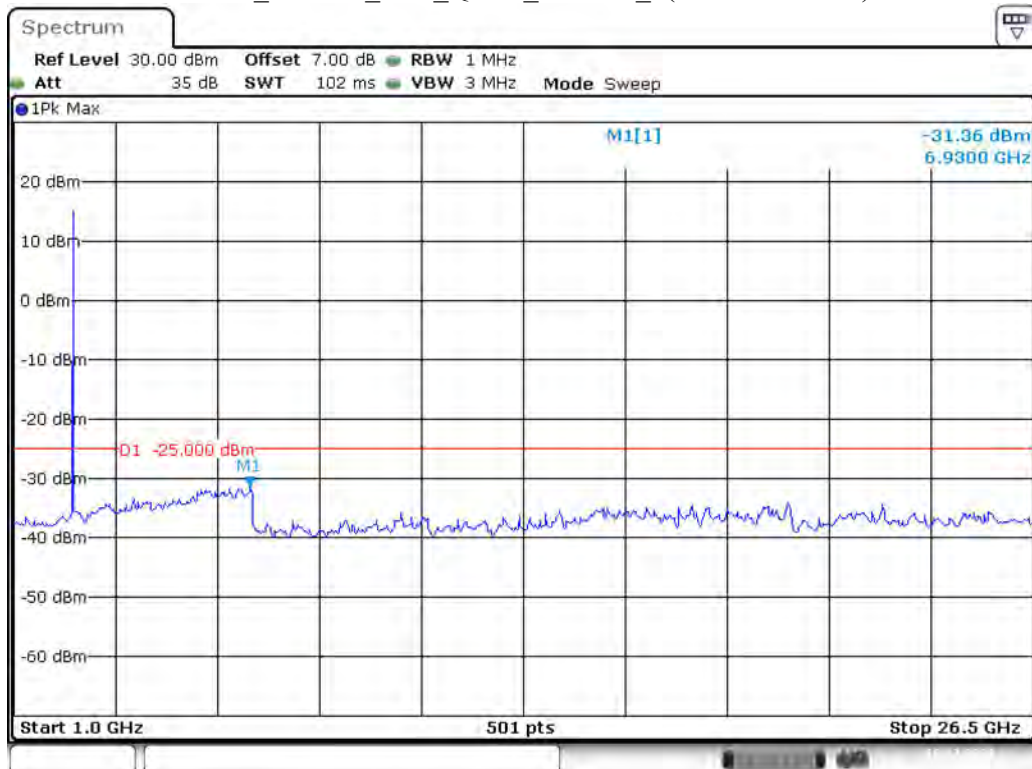

Band 7_10 MHz_Low_QPSK_RB50#0_2(1GHz-26.5GHz)

Date: 10.DEC.2021 00:58:23