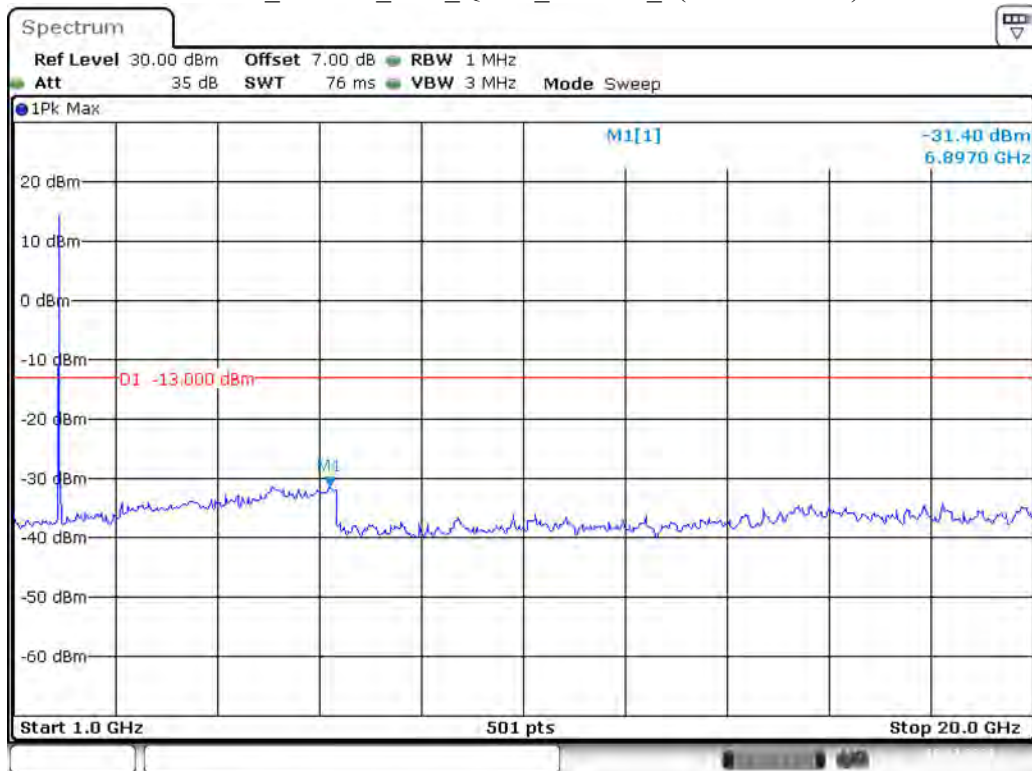

Band 2_15 MHz_Low_QPSK_RB75#0_2(1GHz-20GHz)

Date: 10.DEC.2021 00:21:38