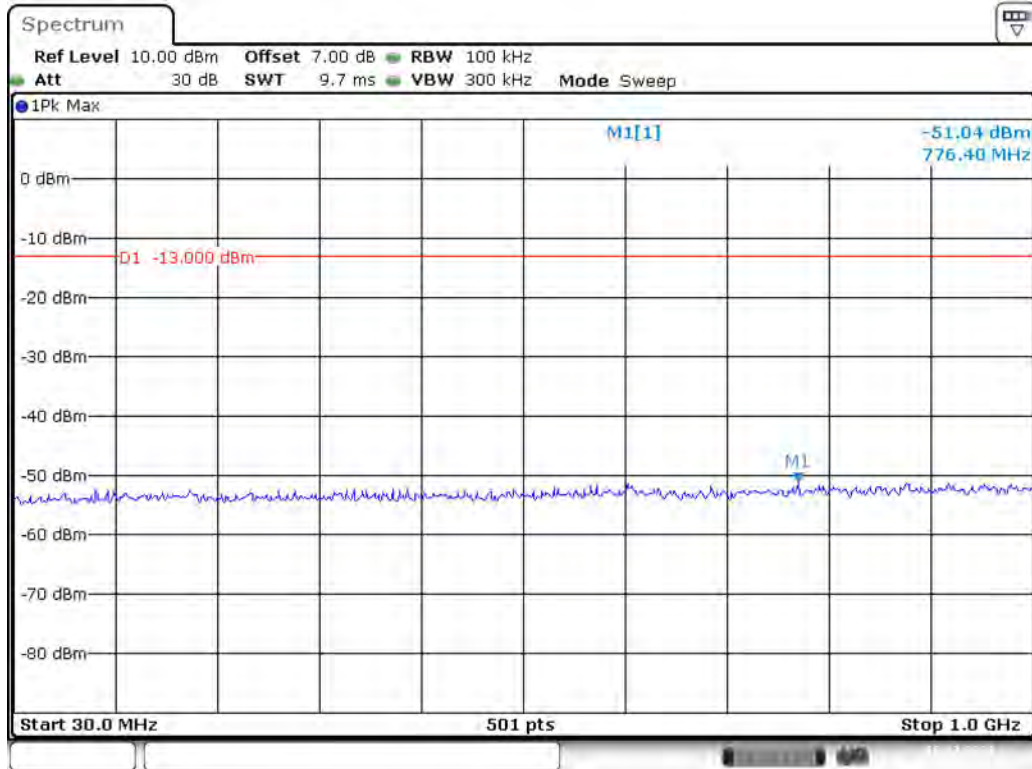

Band 4_15 MHz_High_QPSK_RB75#0_1(30MHz-1GHz)

Date: 10.DEC.2021 00:40:22