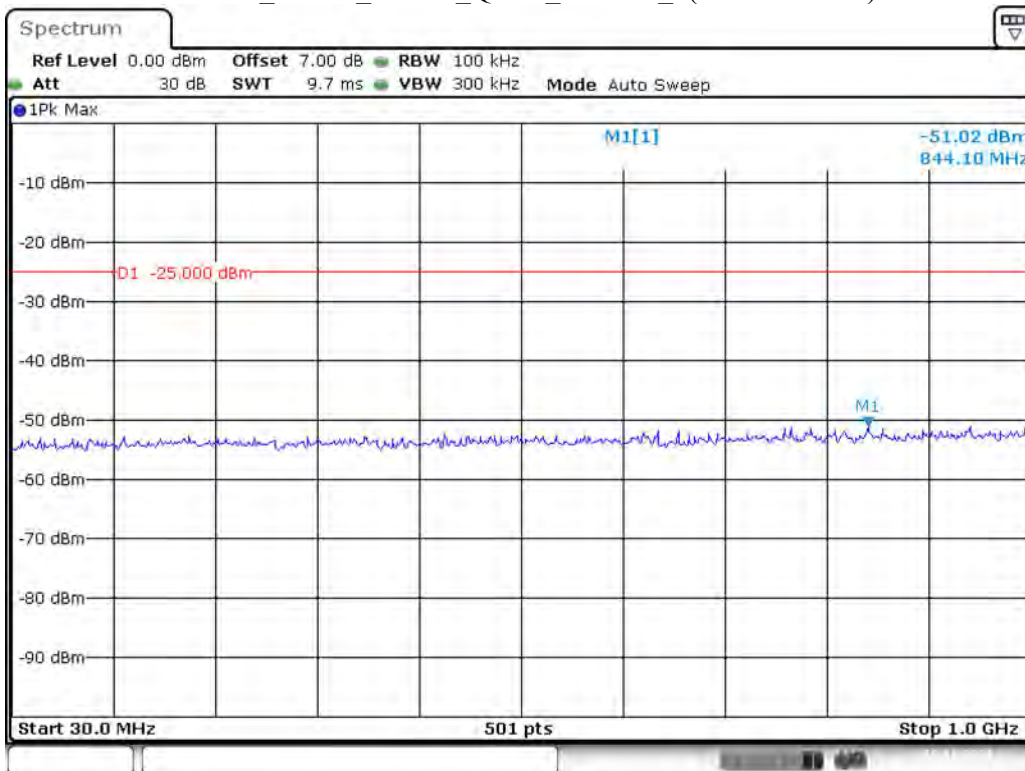

Band 38_5 MHz_Middle_QPSK_RB25#0_1(30MHz-1GHz)

Date: 19.NOV.2021 16:52:34