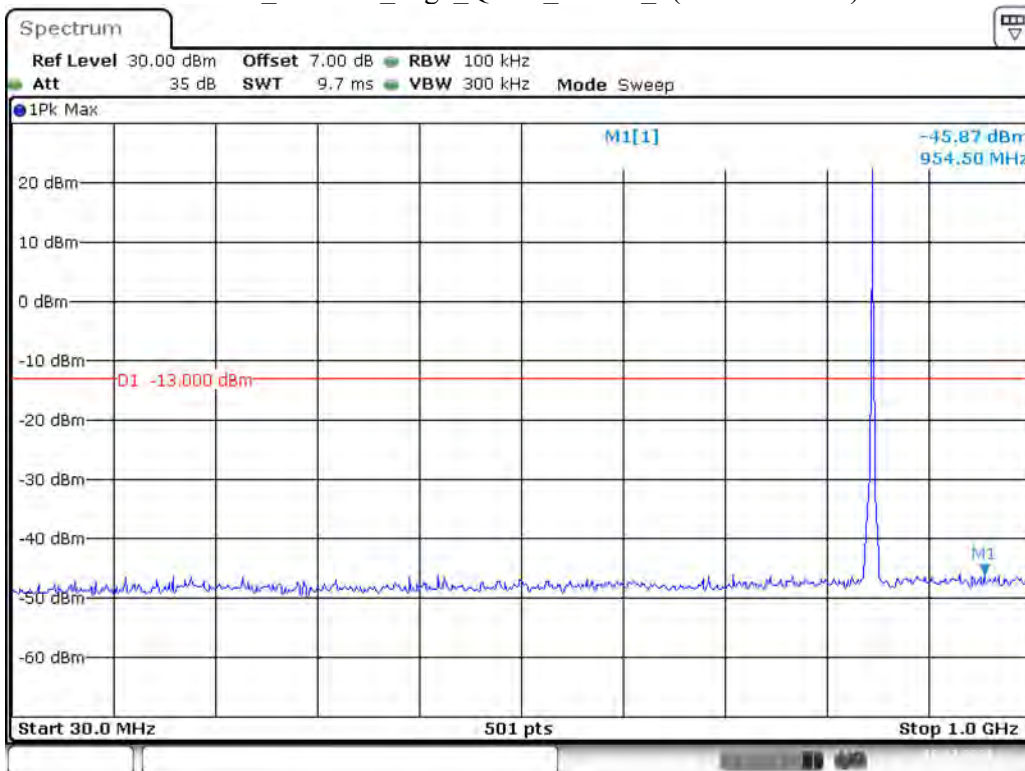

Band 5_1.4 MHz_High_QPSK_RB6#0_1(30MHz-1GHz)

Date: 10.DEC.2021 00:46:04