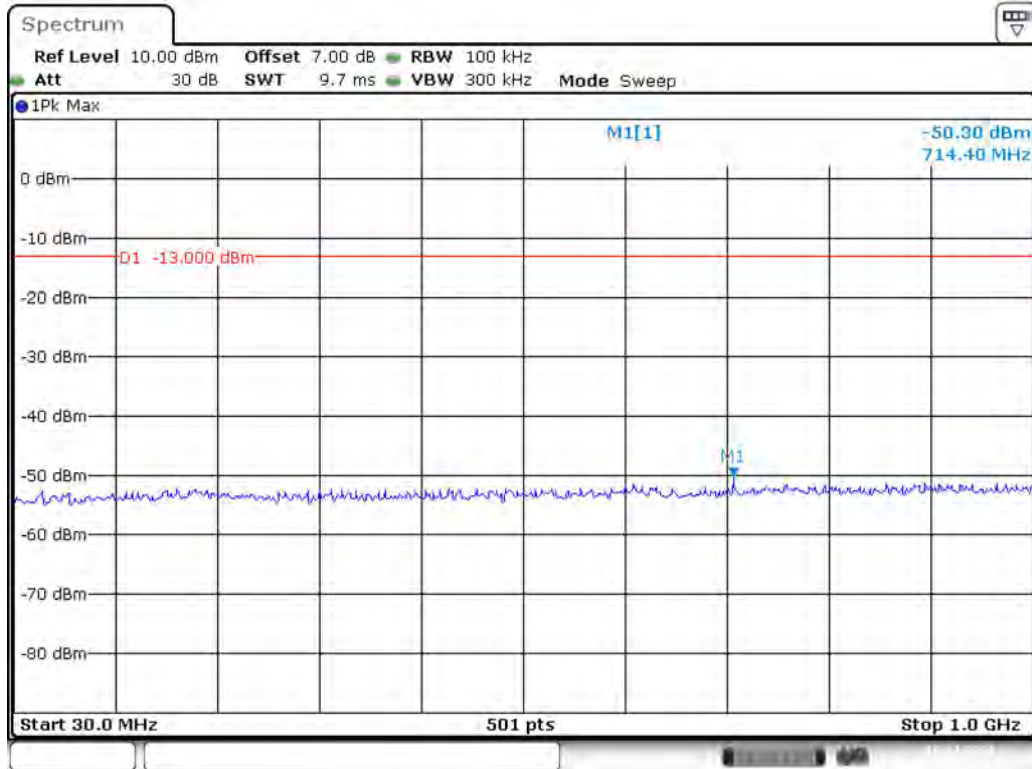

Band 4_1.4 MHz_Low_QPSK_RB6#0_1(30MHz-1GHz)

Date: 10.DEC.2021 00:27:10