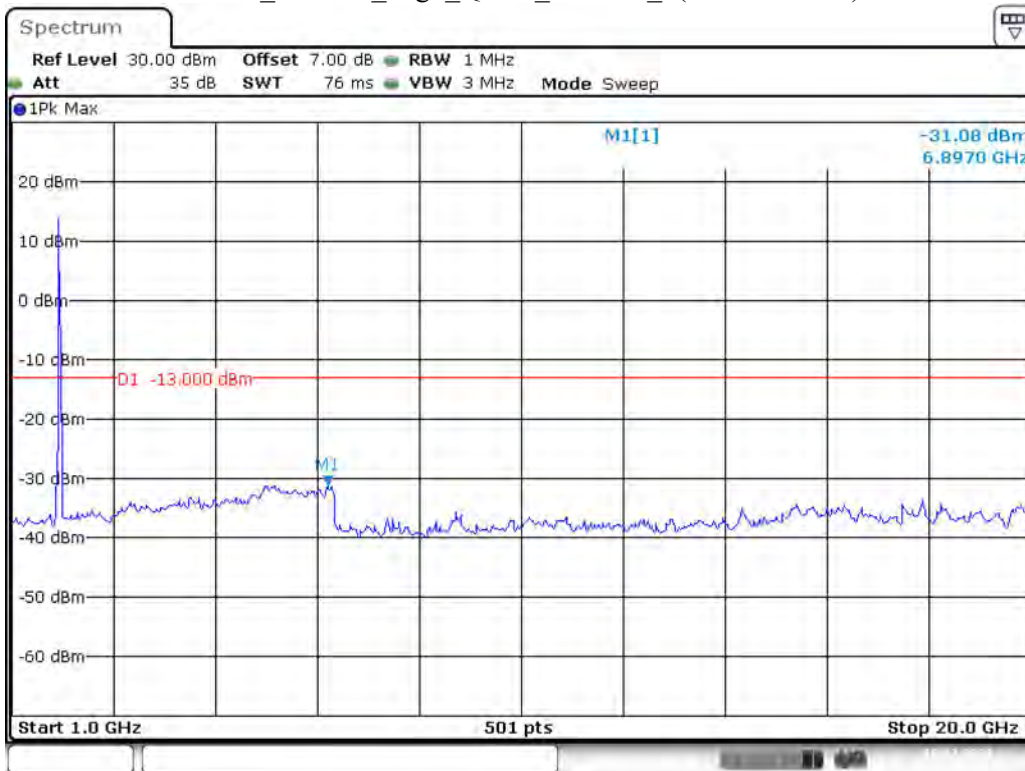

Date: 10.DEC.2021 00:22:10

Band 2_15 MHz_Middle_QPSK_RB75#0_2(1GHz-20GHz)

Date: 10.DEC.2021 00:22:38

Band 2_15 MHz_High_QPSK_RB75#0_1(30MHz-1GHz)

Date: 10.DEC.2021 00:23:11

Band 2_15 MHz_High_QPSK_RB75#0_2(1GHz-20GHz)