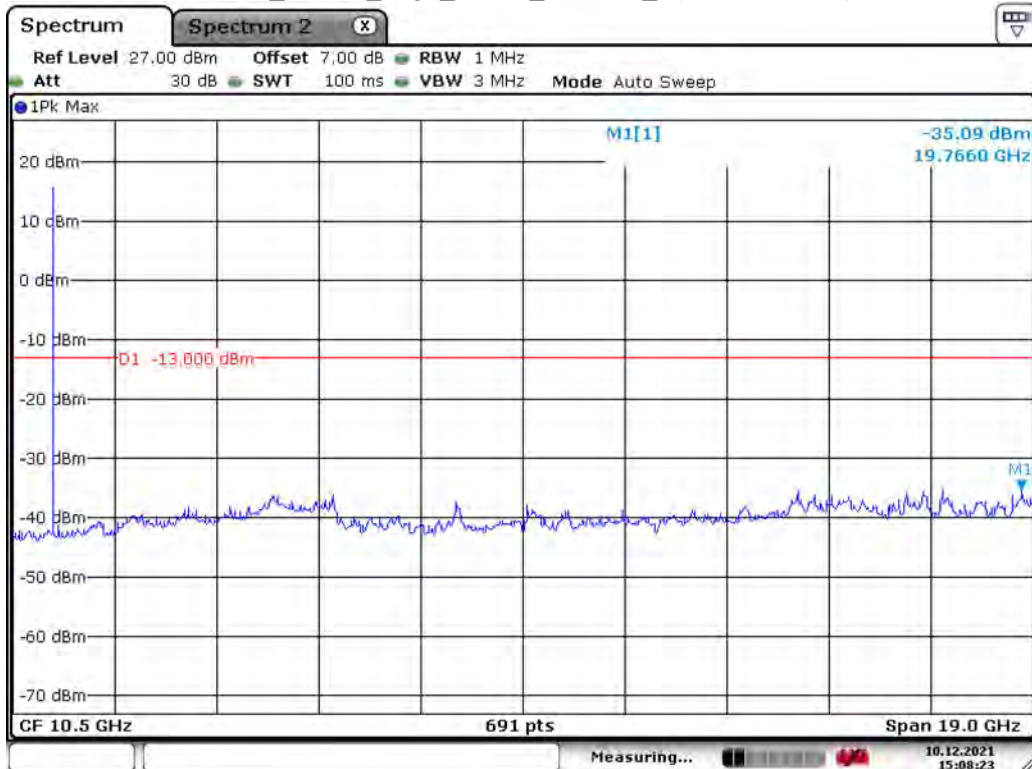

Date: 10.DEC.2021 00:30:55

Band 4_3 MHz_Middle_QPSK_RB15#0_2(1GHz-20GHz)

Date: 10.DEC.2021 15:05:22

Band 4_3 MHz_High_QPSK_RB15#0_1(30MHz-1GHz)

Date: 10.DEC.2021 00:31:57

Band 4_3 MHz_High_QPSK_RB15#0_2(1GHz-20GHz)