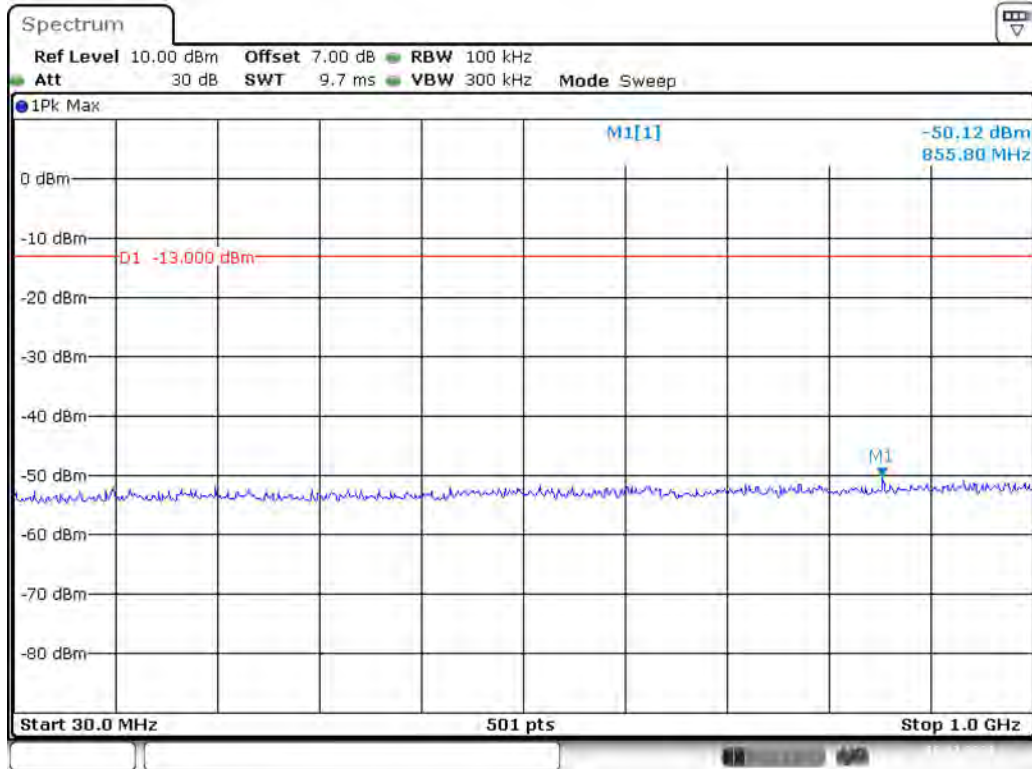

Date: 10.DEC.2021 00:26:41

Band 4_1.4 MHz_Low_QPSK_RB6#0_1(30MHz-1GHz)

Date: 10.DEC.2021 00:27:10

Band 4_1.4 MHz_Low_QPSK_RB6#0_2(1GHz-20GHz)

Date: 10.DEC.2021 14:59:47

Band 4_1.4 MHz_Middle_QPSK_RB6#0_1(30MHz-1GHz)