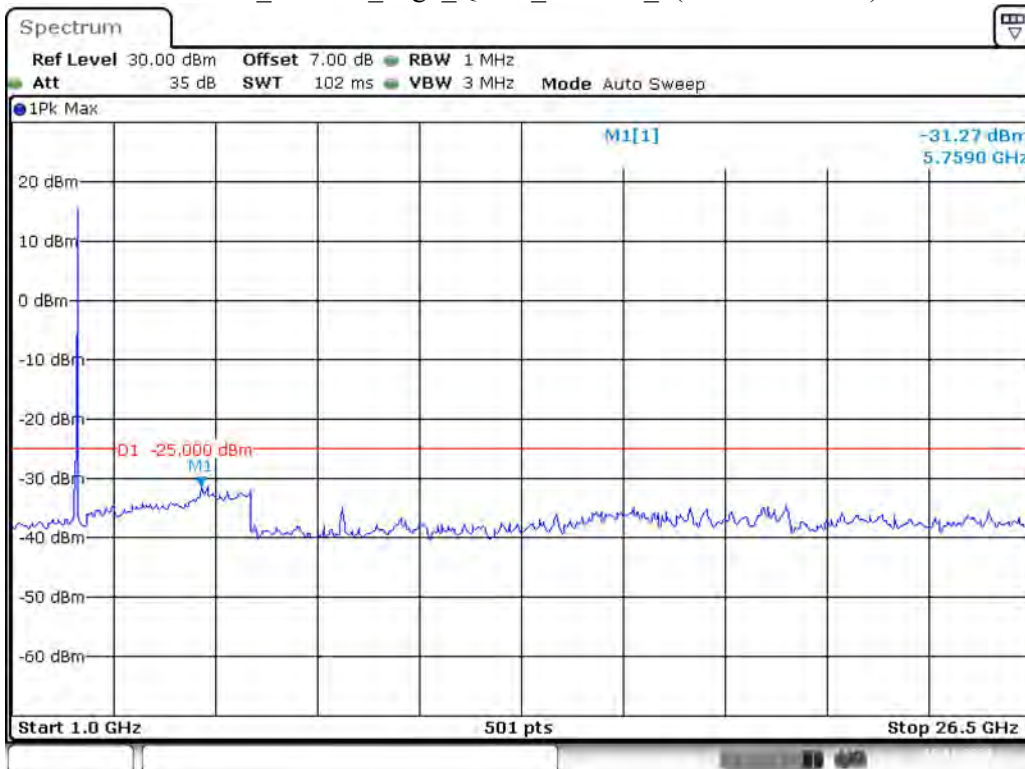

Band 41_15 MHz_High_QPSK_RB75#0_2(1GHz-26.5GHz)

Date: 19.NOV.2021 18:08:51