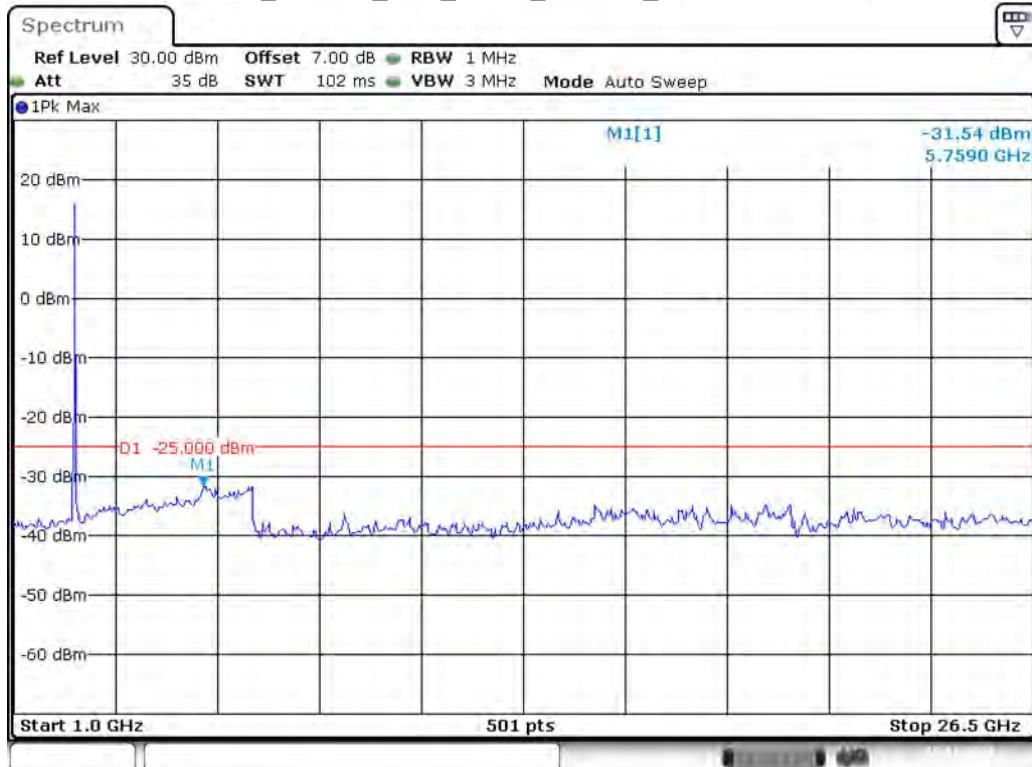

Band 41_15 MHz_Low_QPSK_RB75#0_2(1GHz-26.5GHz)

Date: 19.NOV.2021 18:06:55