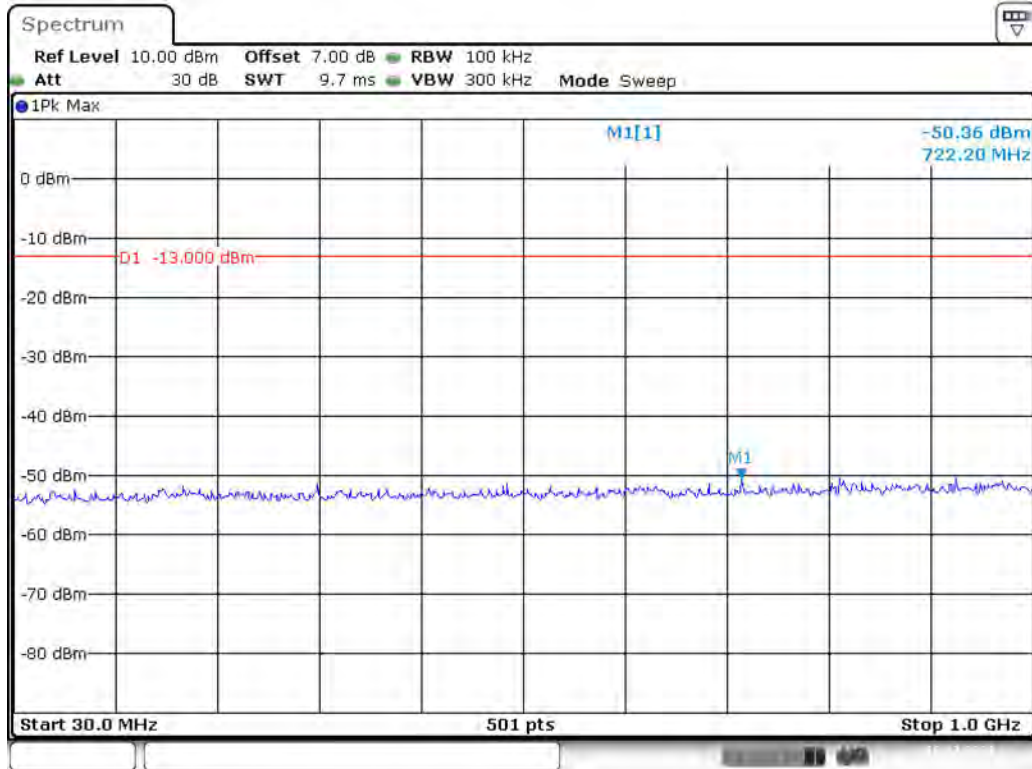

Date: 10.DEC.2021 00:38:00

Band 4_15 MHz_Low_QPSK_RB75#0_1(30MHz-1GHz)

Date: 10.DEC.2021 00:38:38

Band 4_15 MHz_Low_QPSK_RB75#0_2(1GHz-20GHz)

Date: 10.DEC.2021 00:38:57

Band 4_15 MHz_Middle_QPSK_RB75#0_1(30MHz-1GHz)