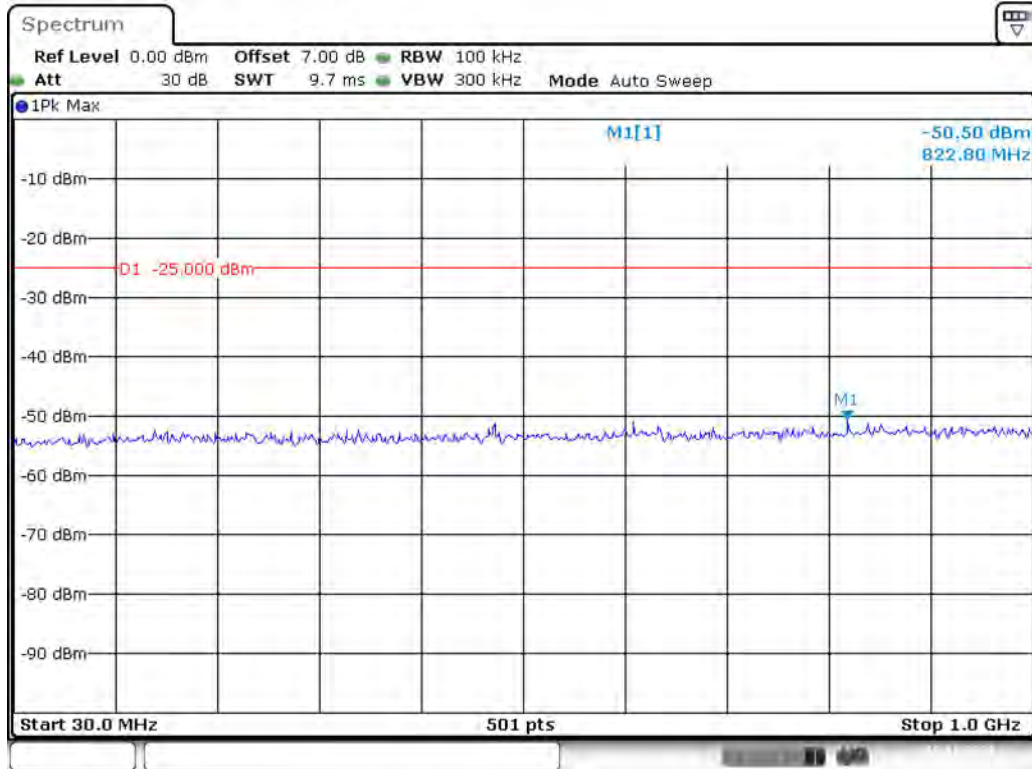

Band 41_20 MHz_Middle_QPSK_RB100#0_1(30MHz-1GHz)

Date: 19.NOV.2021 18:10:21