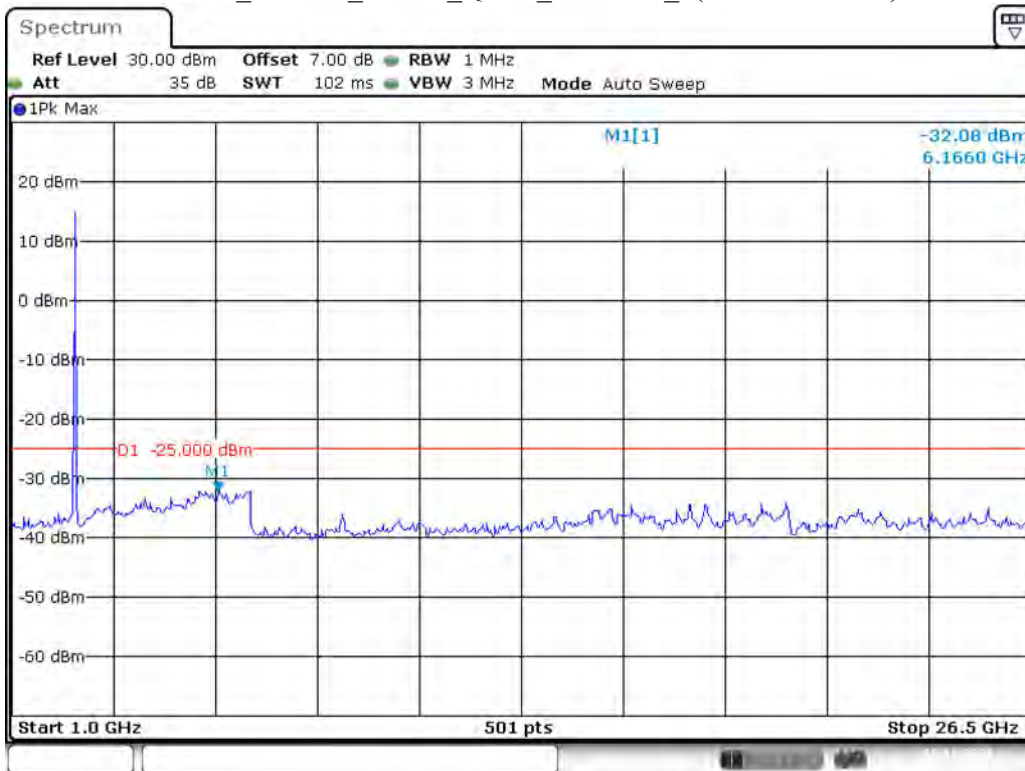

Date: 19.NOV.2021 17:00:07

Band 38_20 MHz_Low_QPSK_RB100#0_2(1GHz-26.5GHz)

Date: 19.NOV.2021 17:00:33

Band 38_20 MHz_Middle_QPSK_RB100#0_1(30MHz-1GHz)

Date: 19.NOV.2021 17:01:05

Band 38_20 MHz_Middle_QPSK_RB100#0_2(1GHz-26.5GHz)