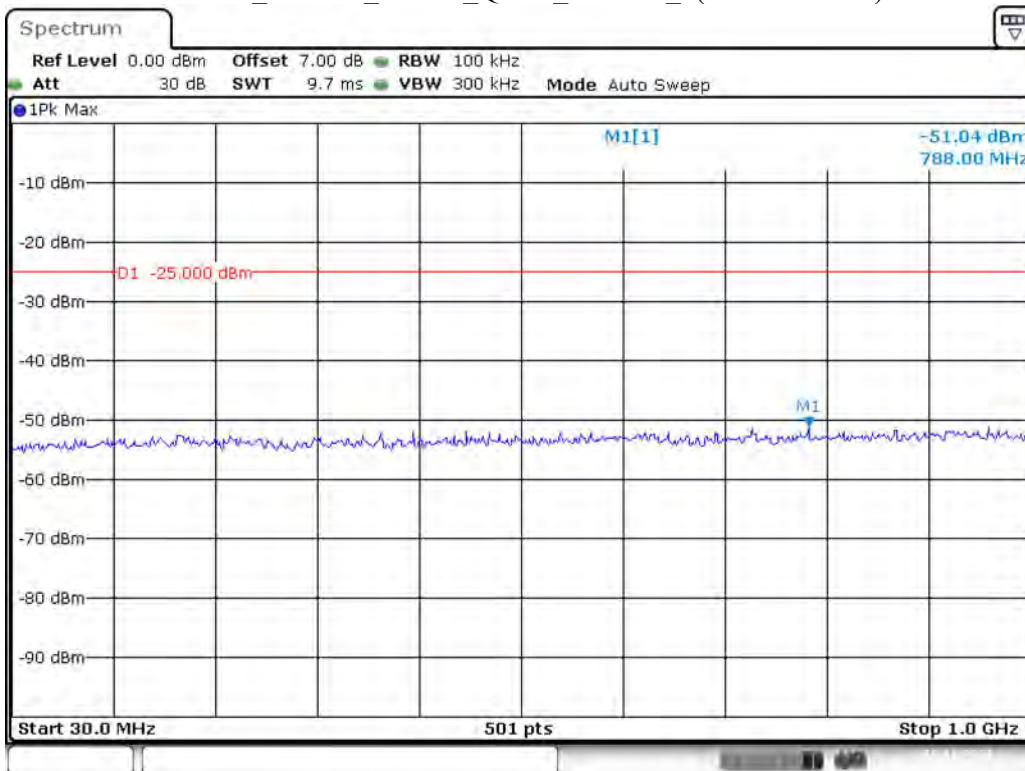

Band 41_15 MHz_Middle_QPSK_RB75#0_1(30MHz-1GHz)

Date: 19.NOV.2021 18:07:27