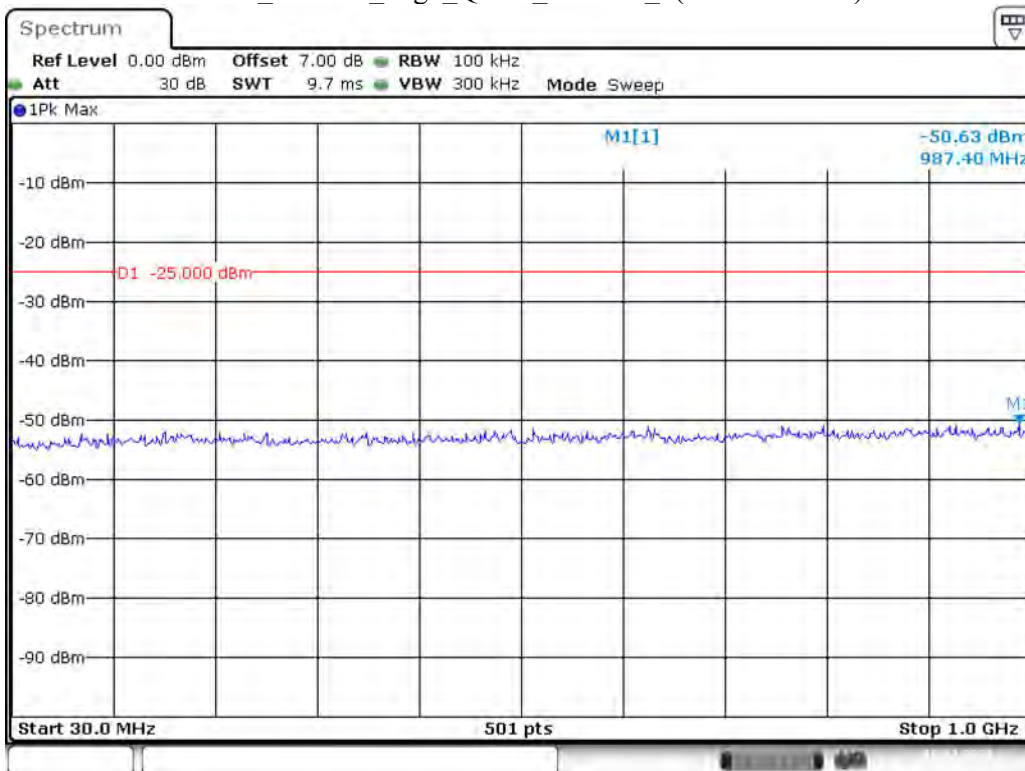

Band 7_10 MHz_High_QPSK_RB50#0_1(30MHz-1GHz)

Date: 10.DEC.2021 00:59:50