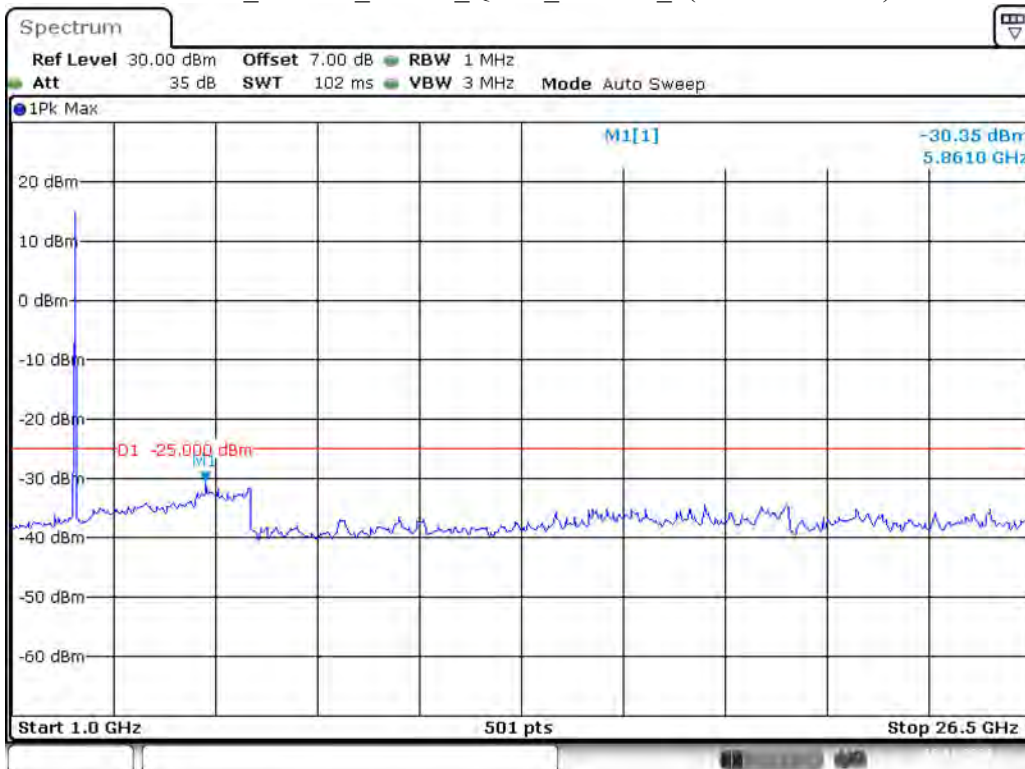

Date: 19.NOV.2021 18:06:35

Band 41_15 MHz_Low_QPSK_RB75#0_2(1GHz-26.5GHz)

Date: 19.NOV.2021 18:06:55

Band 41_15 MHz_Middle_QPSK_RB75#0_1(30MHz-1GHz)

Date: 19.NOV.2021 18:07:27

Band 41_15 MHz_Middle_QPSK_RB75#0_2(1GHz-26.5GHz)