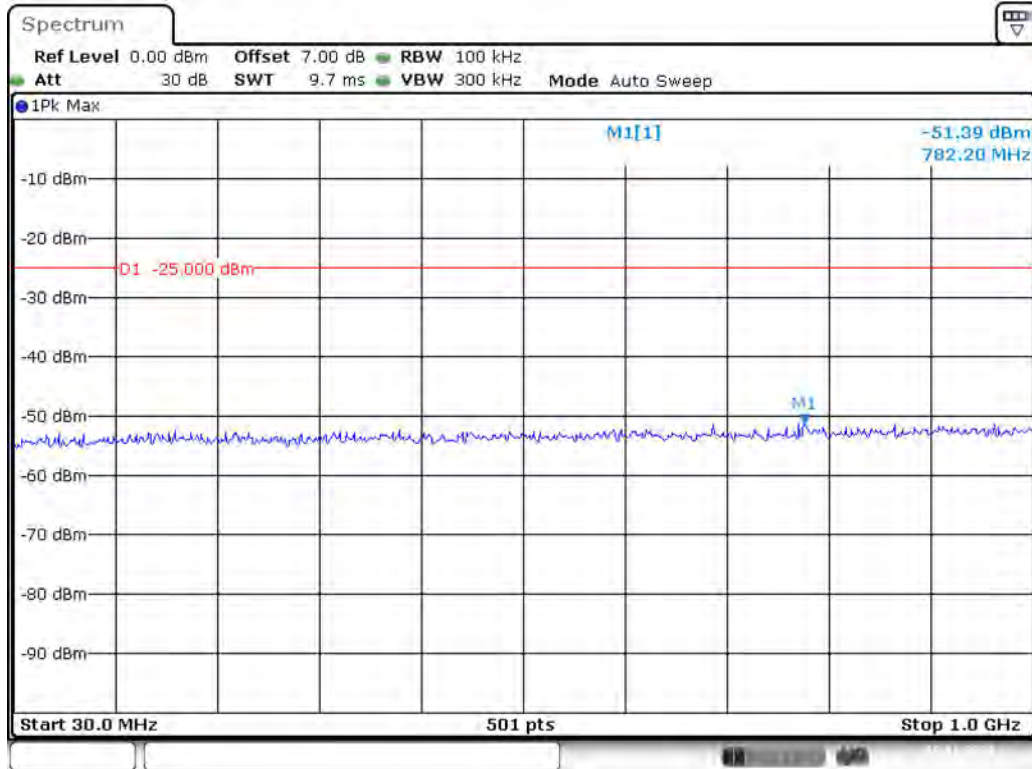

Band 41_10 MHz_Middle_QPSK_RB50#0_1(30MHz-1GHz)

Date: 19.NOV.2021 18:04:42