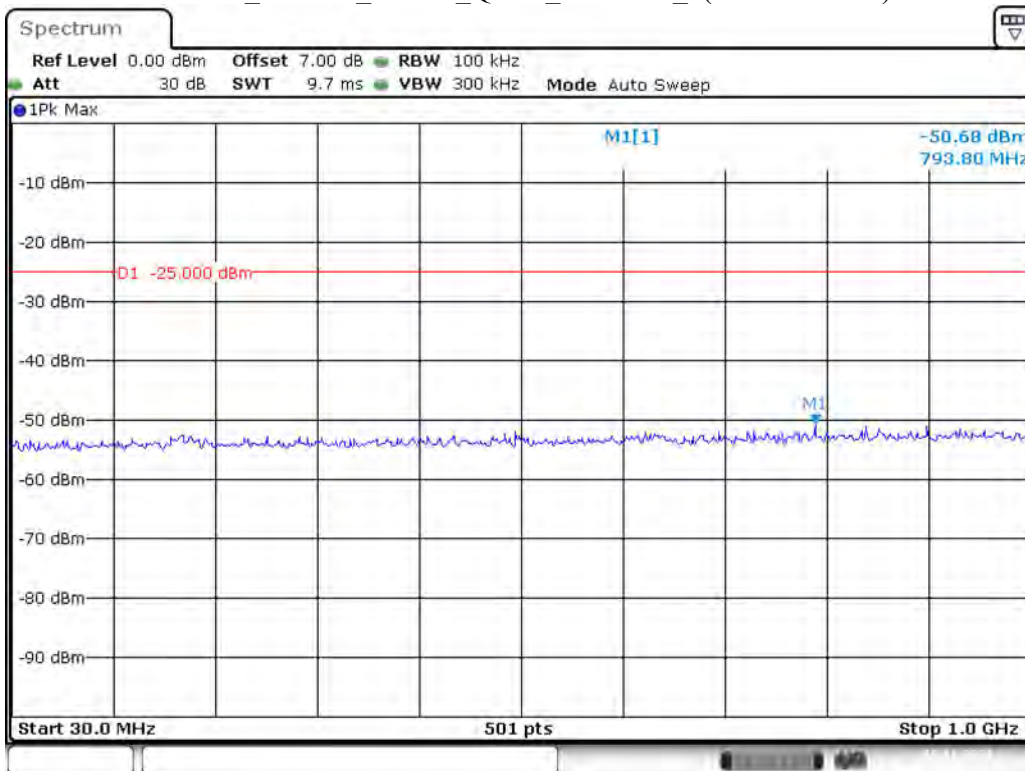

Band 38_20 MHz_Middle_QPSK_RB100#0_1(30MHz-1GHz)

Date: 19.NOV.2021 17:01:05