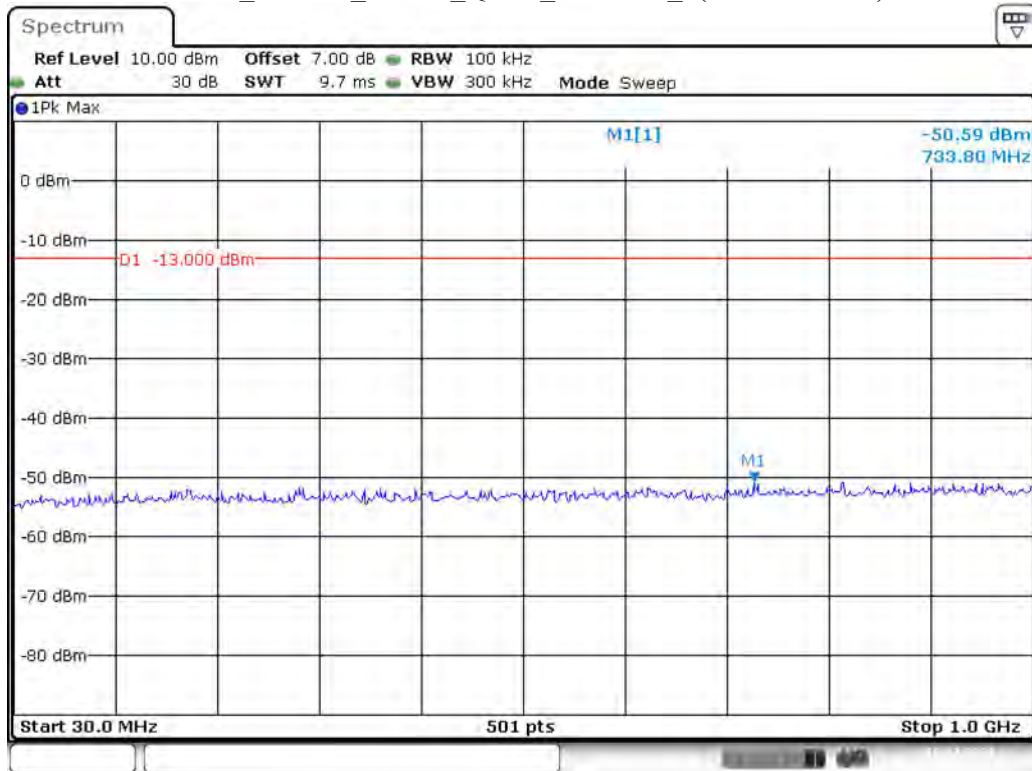

Date: 10.DEC.2021 00:23:43

Band 2_20 MHz_Low_QPSK_RB100#0_1(30MHz-1GHz)

Date: 10.DEC.2021 00:24:24

Band 2_20 MHz_Low_QPSK_RB100#0_2(1GHz-20GHz)

Date: 10.DEC.2021 00:24:49

Band 2_20 MHz_Middle_QPSK_RB100#0_1(30MHz-1GHz)