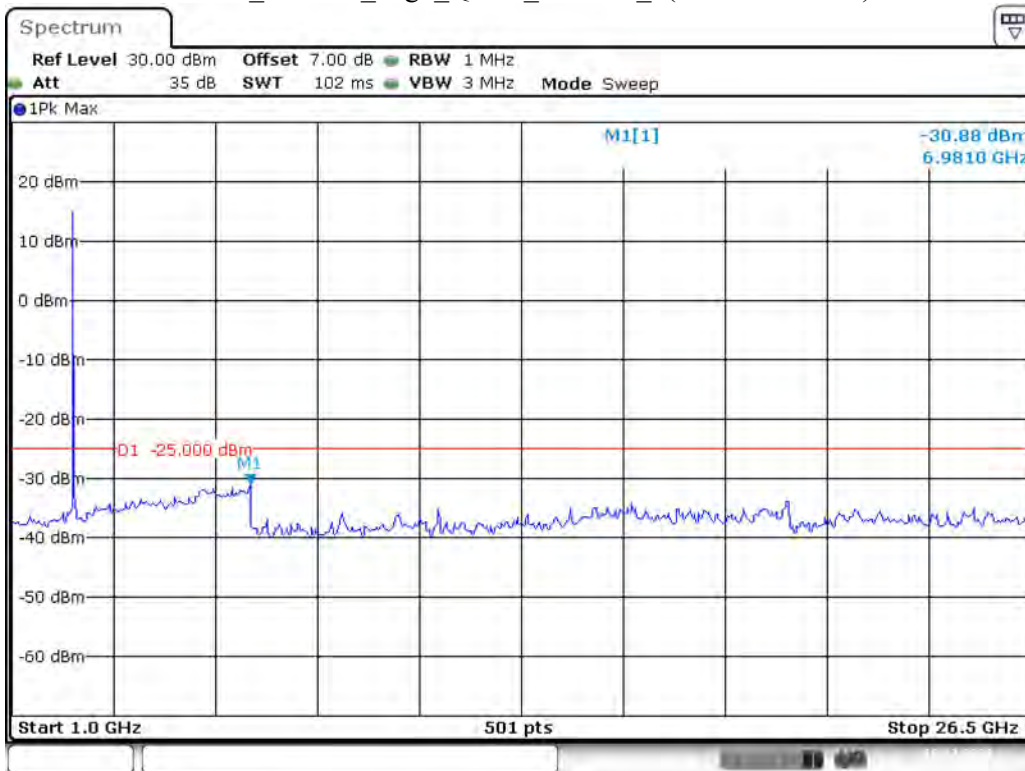

Band 7_10 MHz_High_QPSK_RB50#0_2(1GHz-26.5GHz)

Date: 10.DEC.2021 01:00:12