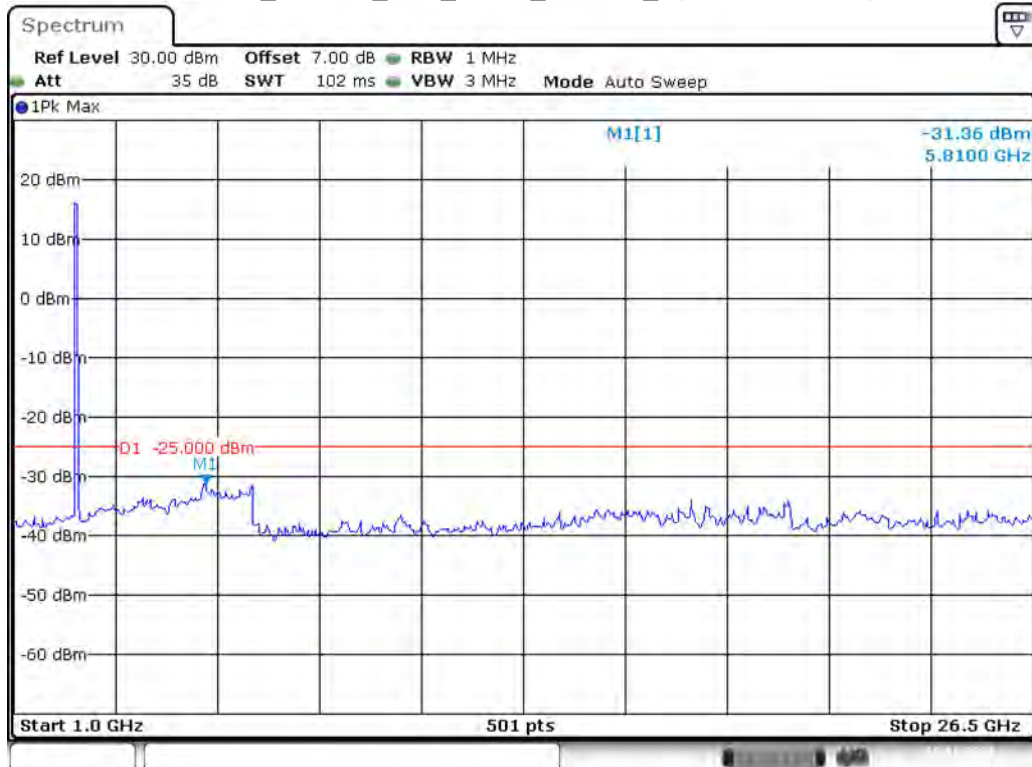

Band 38_10 MHz_Low_QPSK_RB50#0_2(1GHz-26.5GHz)

Date: 19.NOV.2021 16:54:50