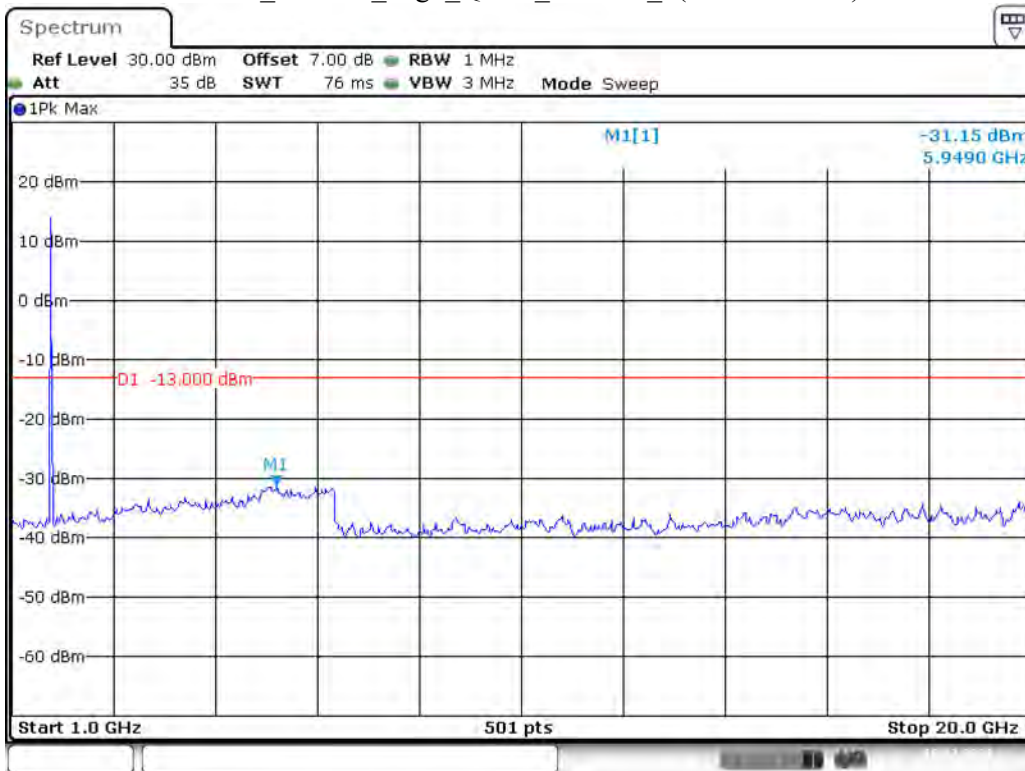

Date: 10.DEC.2021 00:36:41

Band 4_10 MHz_Middle_QPSK_RB50#0_2(1GHz-20GHz)

Date: 10.DEC.2021 00:37:04

Band 4_10 MHz_High_QPSK_RB50#0_1(30MHz-1GHz)

Date: 10.DEC.2021 00:37:34

Band 4_10 MHz_High_QPSK_RB50#0_2(1GHz-20GHz)