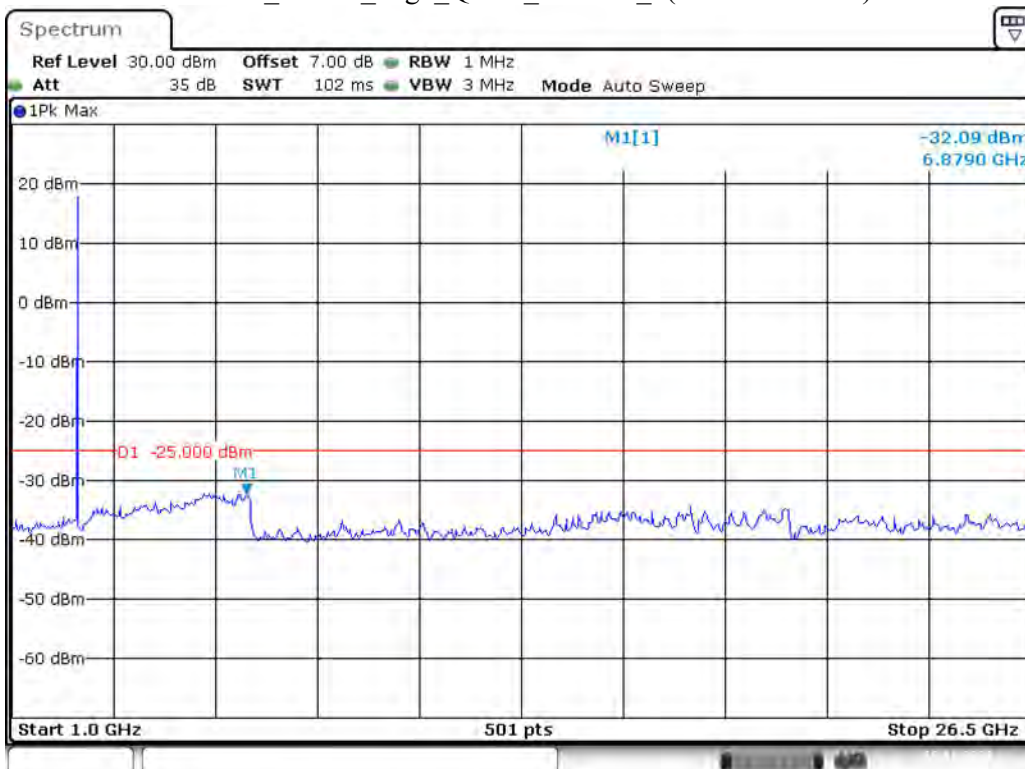

Band 41_5 MHz_High_QPSK_RB25#0_2(1GHz-26.5GHz)

Date: 19.NOV.2021 18:03:10