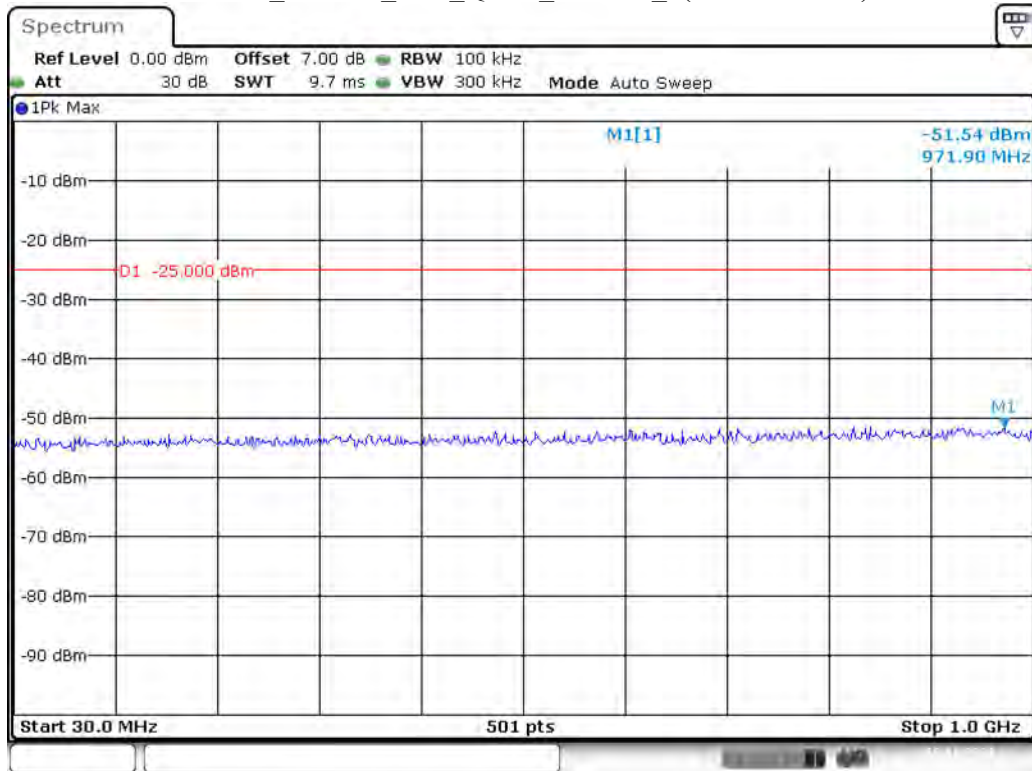

Date: 19.NOV.2021 16:55:49

Band 38_10 MHz_High_QPSK_RB50#0_1(30MHz-1GHz)

Date: 19.NOV.2021 16:56:19

Band 38_10 MHz_High_QPSK_RB50#0_2(1GHz-26.5GHz)

Date: 19.NOV.2021 16:56:42

Band 38_15 MHz_Low_QPSK_RB75#0_1(30MHz-1GHz)