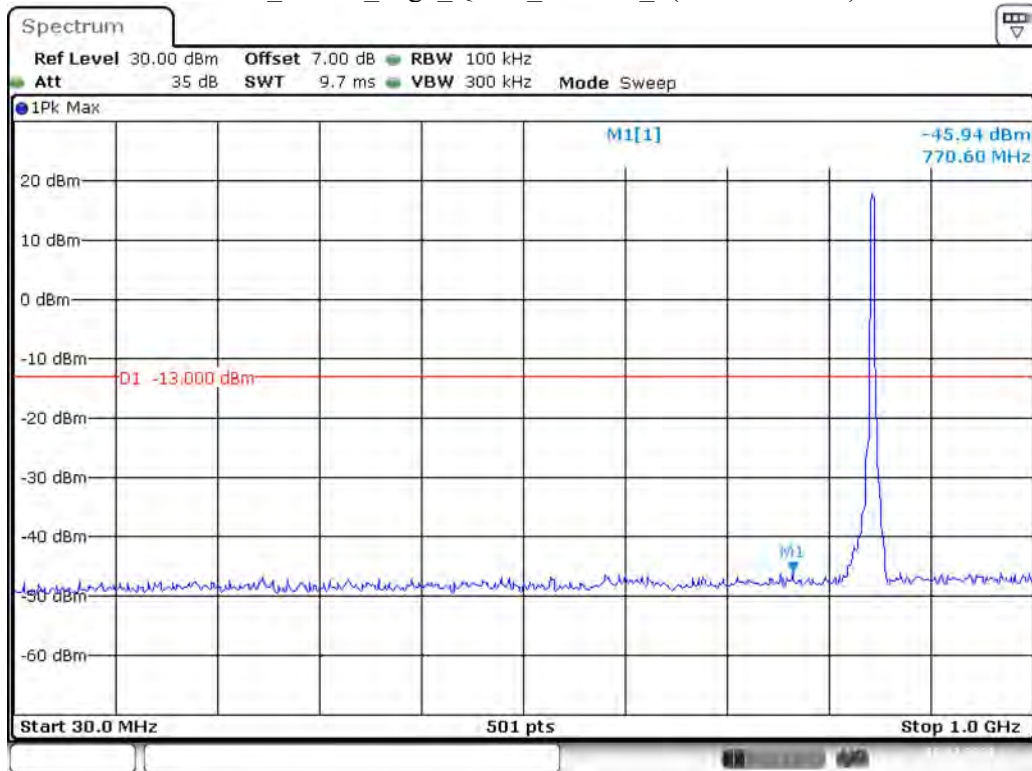

Band 5_5 MHz_High_QPSK_RB25#0_1(30MHz-1GHz)

Date: 10.DEC.2021 00:51:28