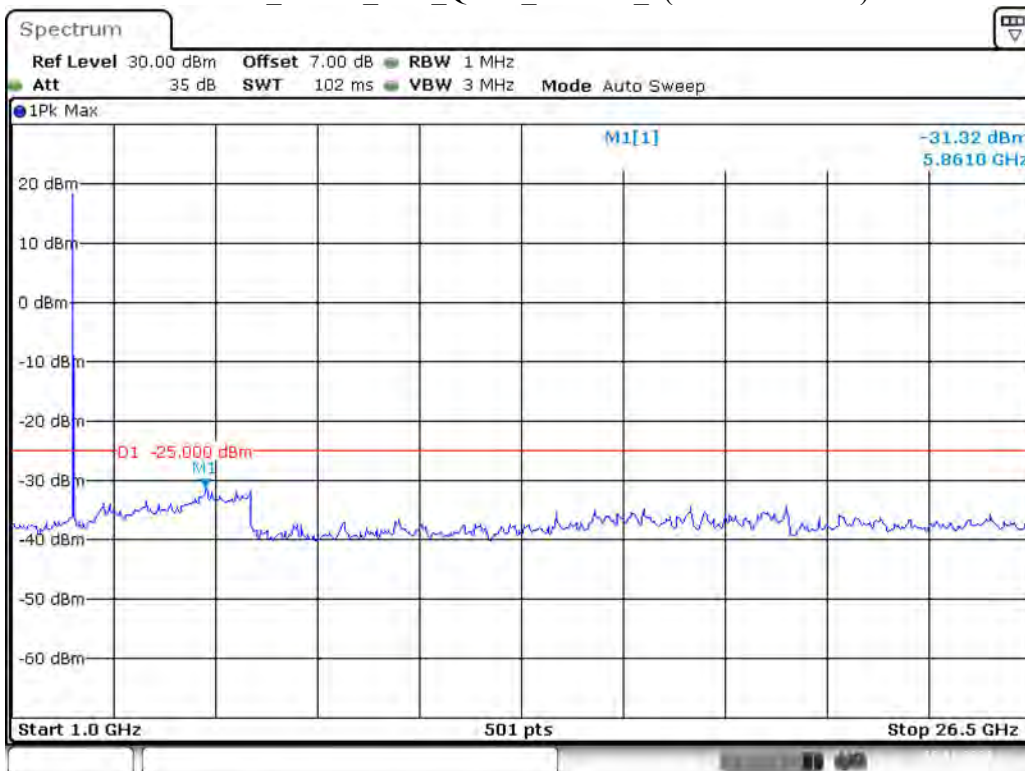

Band 41_5 MHz_Low_QPSK_RB25#0_2(1GHz-26.5GHz)

Date: 19.NOV.2021 18:01:18