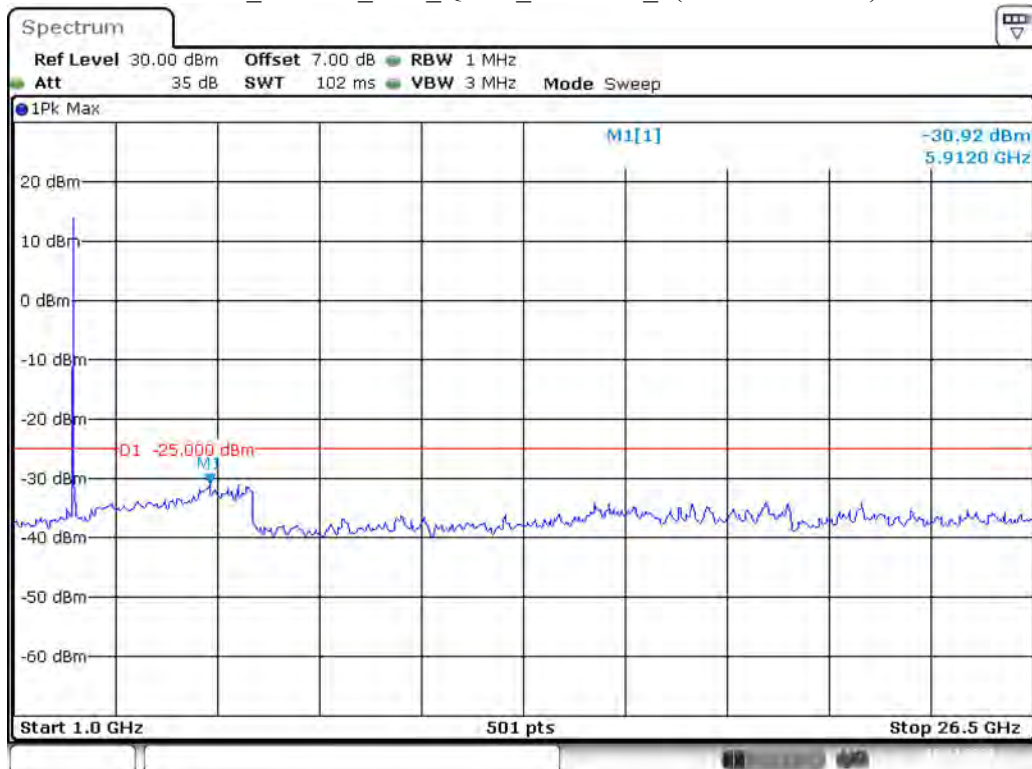

Band 7_20 MHz_Low_QPSK_RB100#0_2(1GHz-26.5GHz)

Date: 10.DEC.2021 01:04:04