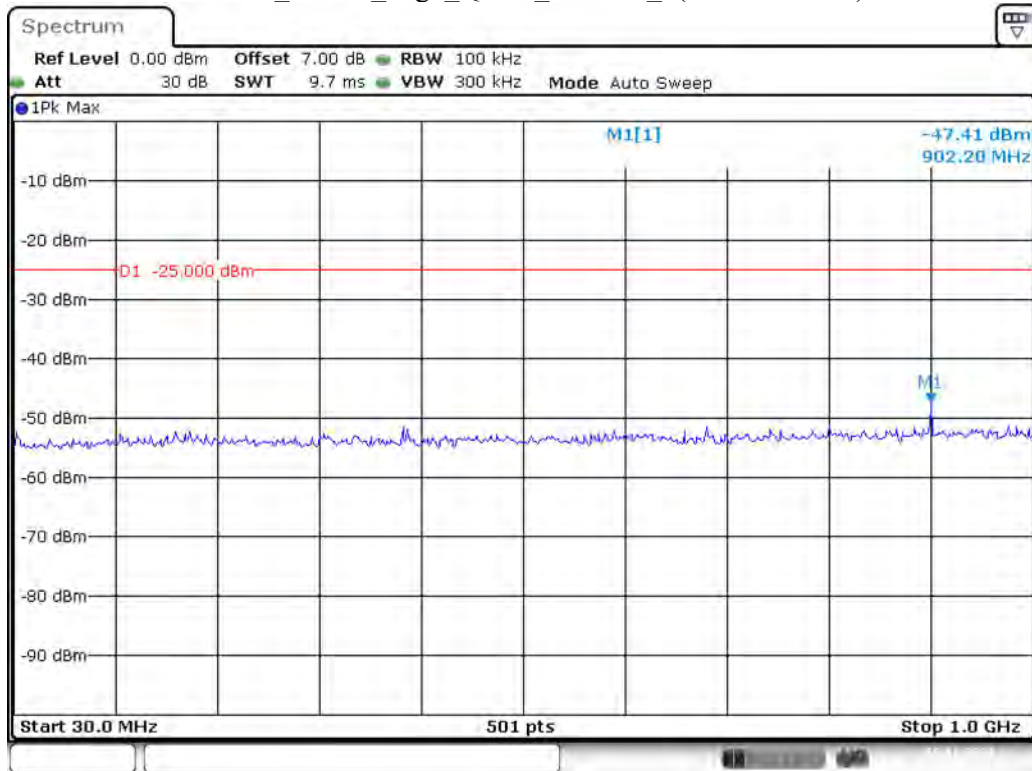

Band 38_5 MHz_High_QPSK_RB25#0_1(30MHz-1GHz)

Date: 19.NOV.2021 16:53:22