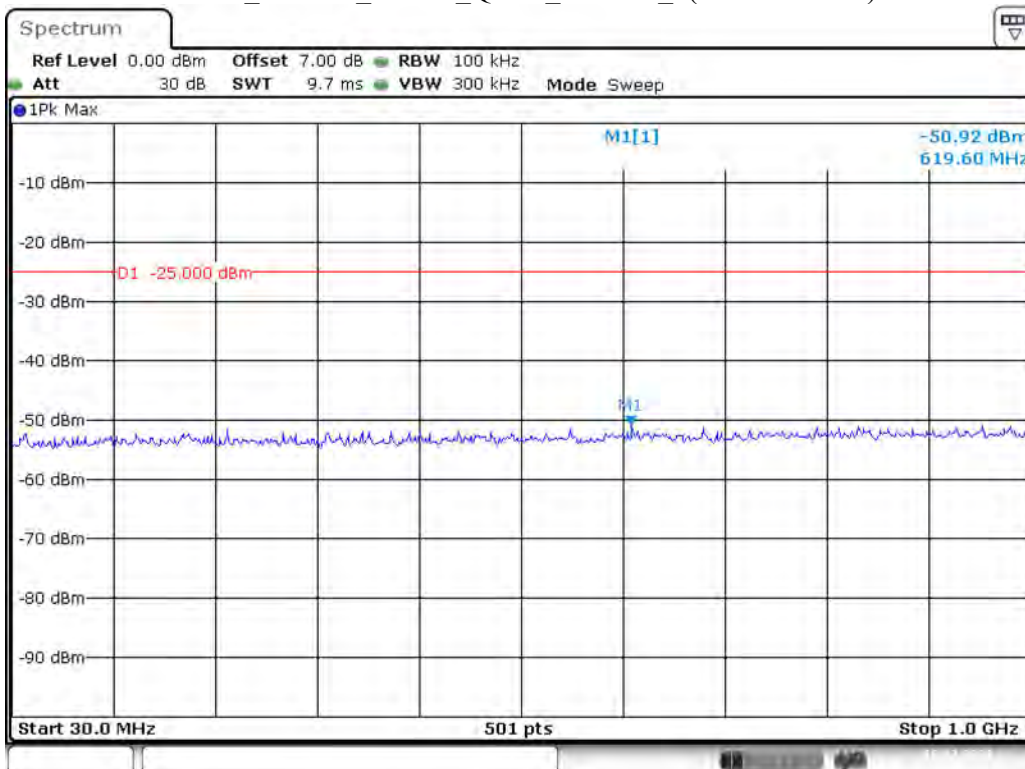

Band 7_10 MHz_Middle_QPSK_RB50#0_1(30MHz-1GHz)

Date: 10.DEC.2021 00:58:51