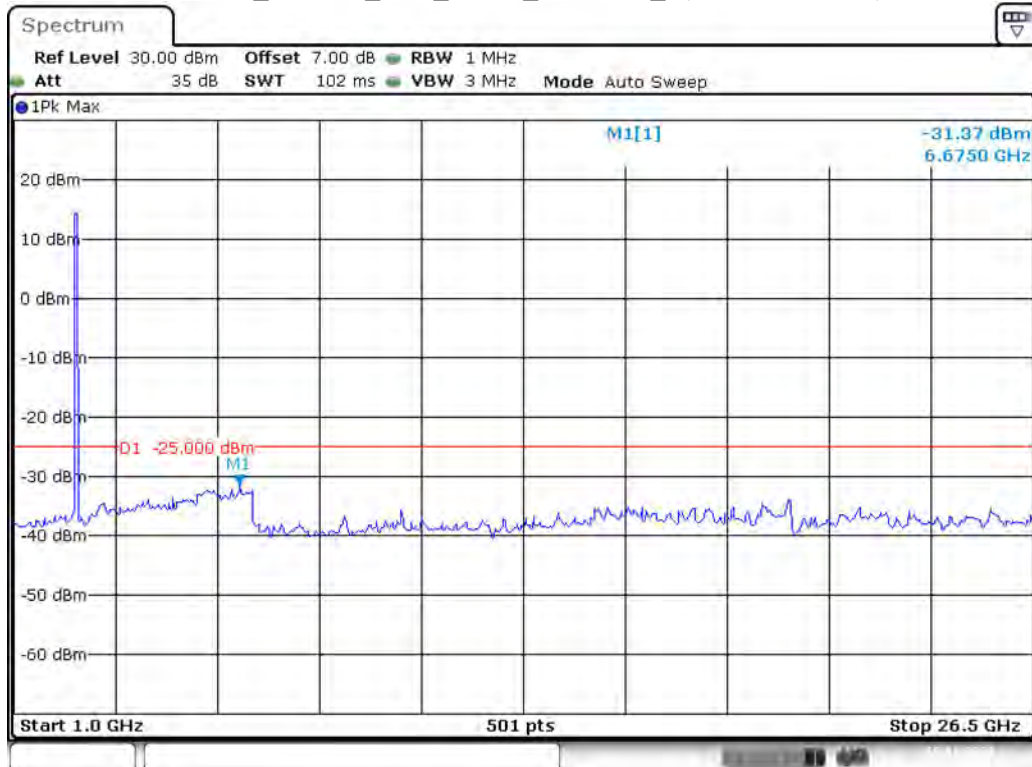

Band 38_20 MHz_Low_QPSK_RB100#0_2(1GHz-26.5GHz)

Date: 19.NOV.2021 17:00:33