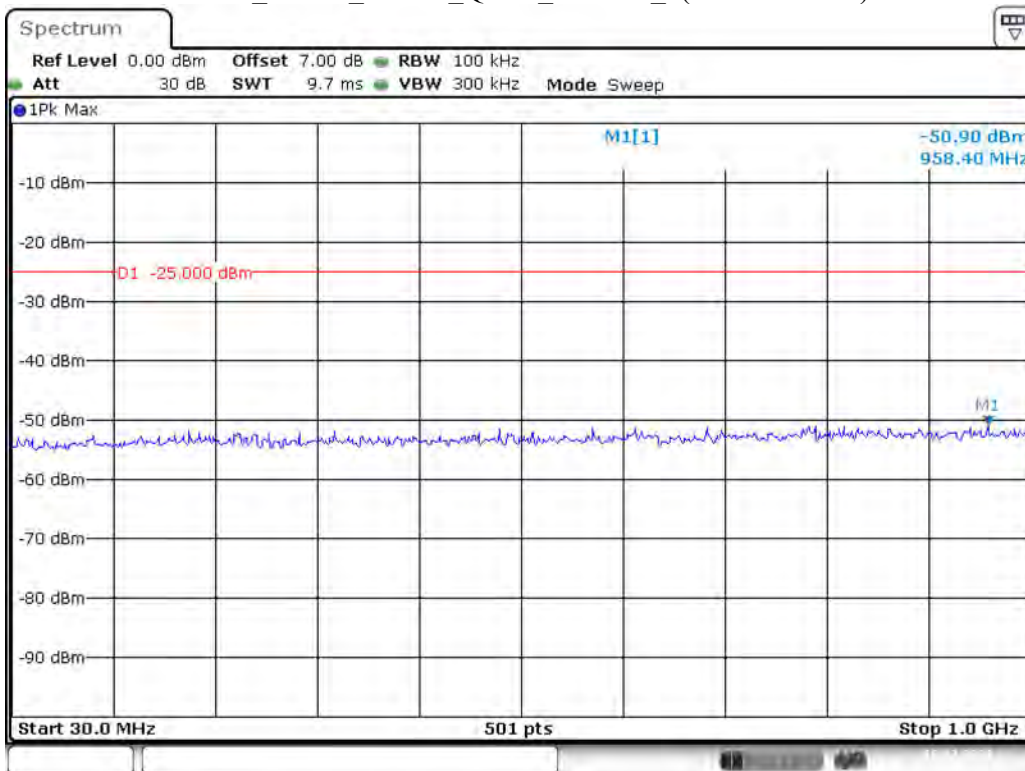

Band 7_5 MHz_Middle_QPSK_RB25#0_1(30MHz-1GHz)

Date: 10.DEC.2021 00:56:11