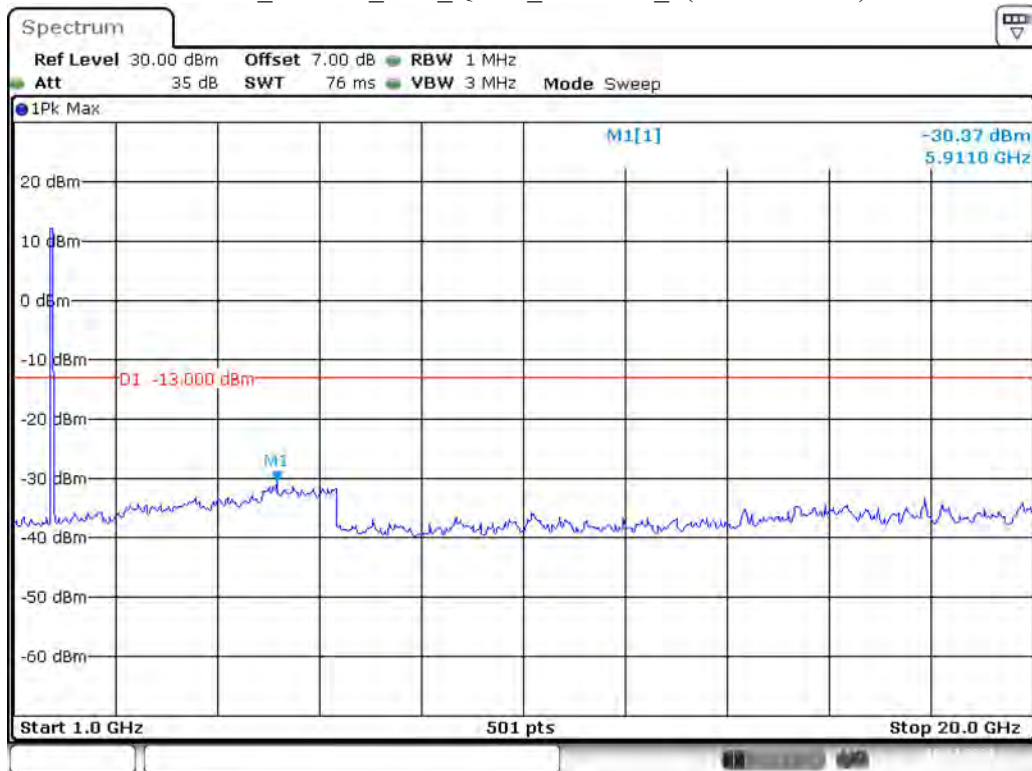

Band 4_20 MHz_Low_QPSK_RB100#0_2(1GHz-20GHz)

Date: 10.DEC.2021 00:41:45