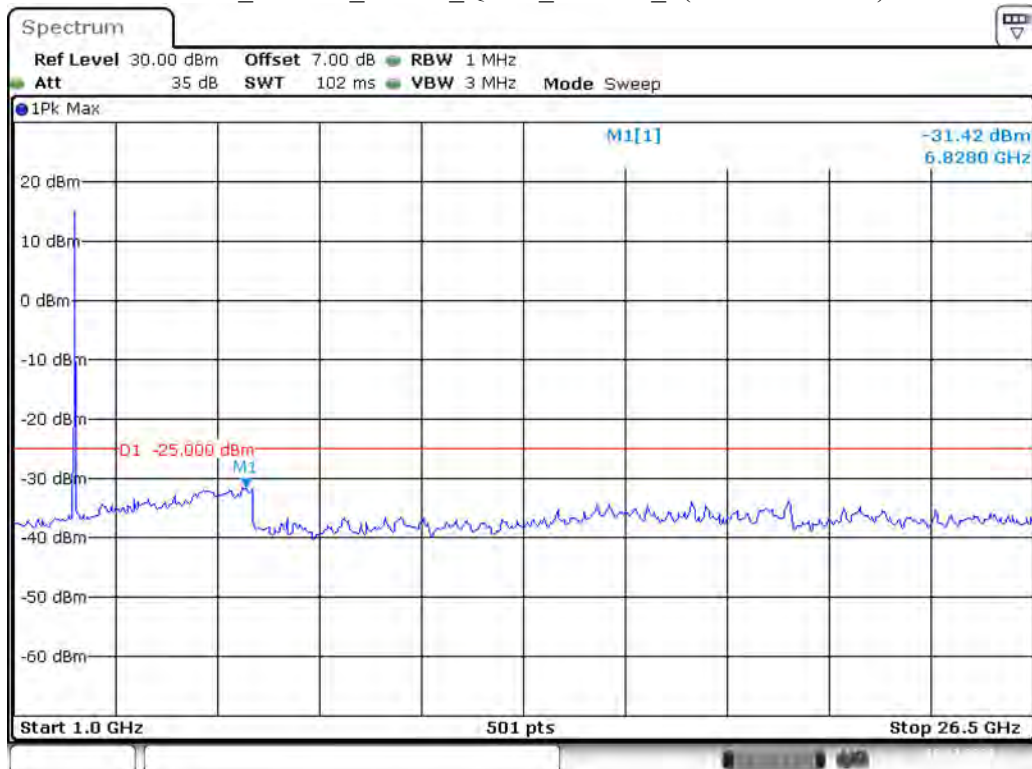

Date: 10.DEC.2021 01:00:47

Band 7_15 MHz_Low_QPSK_RB75#0_2(1GHz-26.5GHz)

Date: 10.DEC.2021 01:01:07

Band 7_15 MHz_Middle_QPSK_RB75#0_1(30MHz-1GHz)

Date: 10.DEC.2021 01:01:39

Band 7_15 MHz_Middle_QPSK_RB75#0_2(1GHz-26.5GHz)