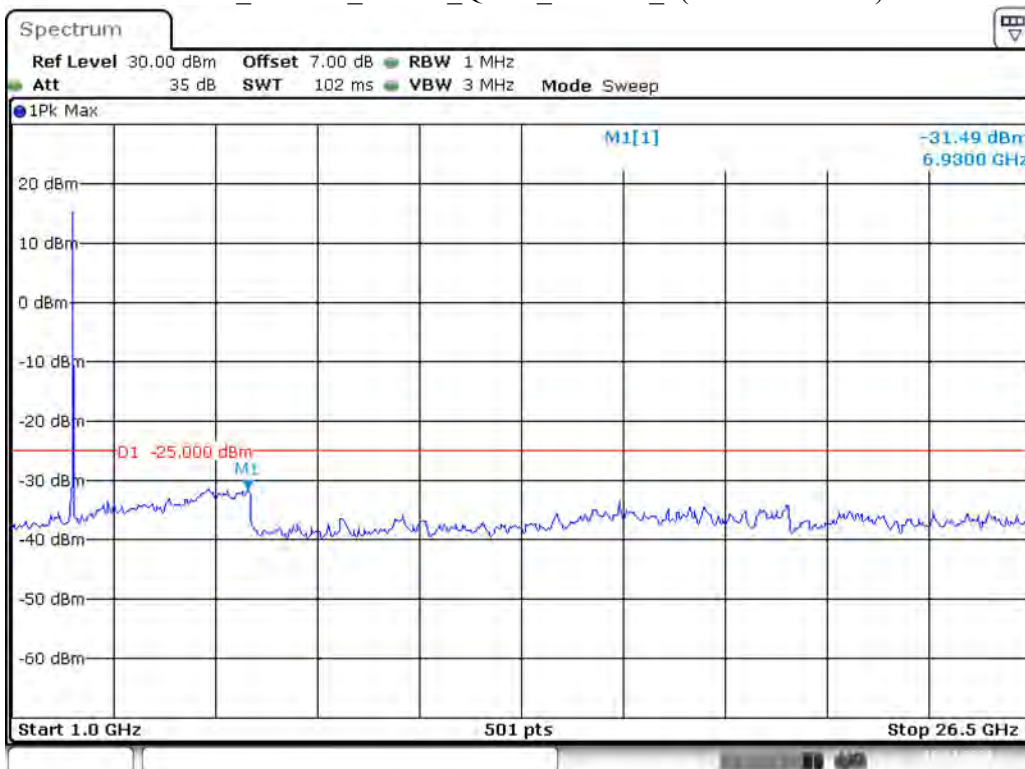

Date: 10.DEC.2021 00:58:01

Band 7_10 MHz_Low_QPSK_RB50#0_2(1GHz-26.5GHz)

Date: 10.DEC.2021 00:58:23

Band 7_10 MHz_Middle_QPSK_RB50#0_1(30MHz-1GHz)

Date: 10.DEC.2021 00:58:51

Band 7_10 MHz_Middle_QPSK_RB50#0_2(1GHz-26.5GHz)