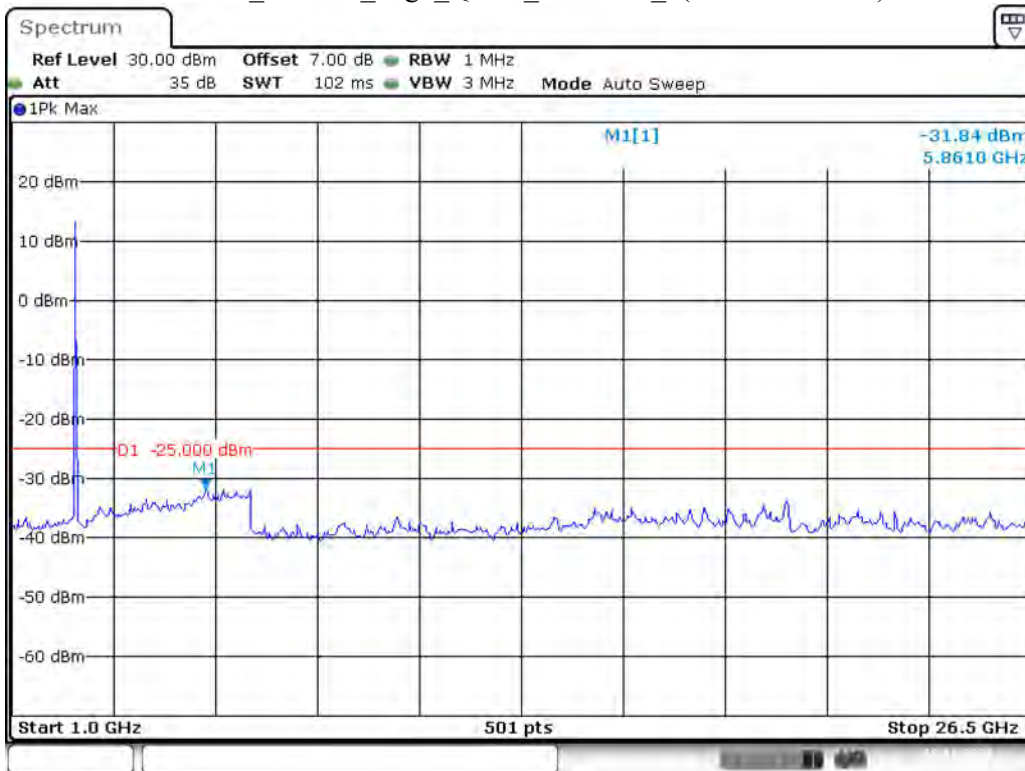

Band 38_20 MHz_High_QPSK_RB100#0_2(1GHz-26.5GHz)

Date: 19.NOV.2021 17:02:23