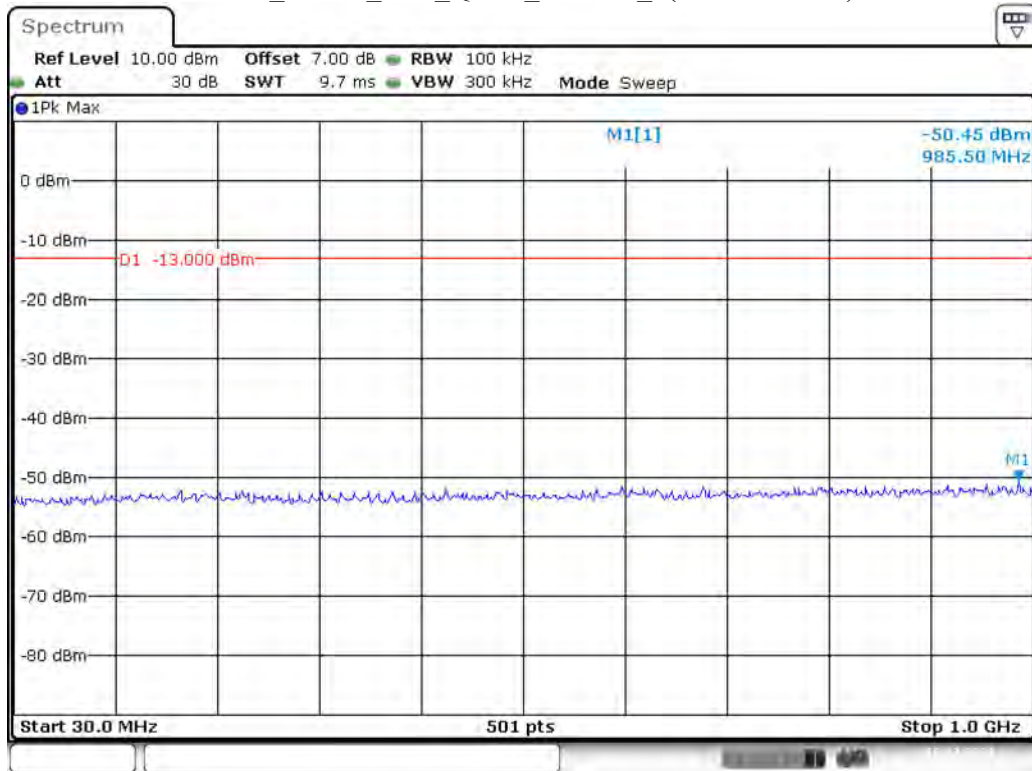

Band 4_3 MHz_Low_QPSK_RB15#0_1(30MHz-1GHz)

Date: 10.DEC.2021 00:29:57