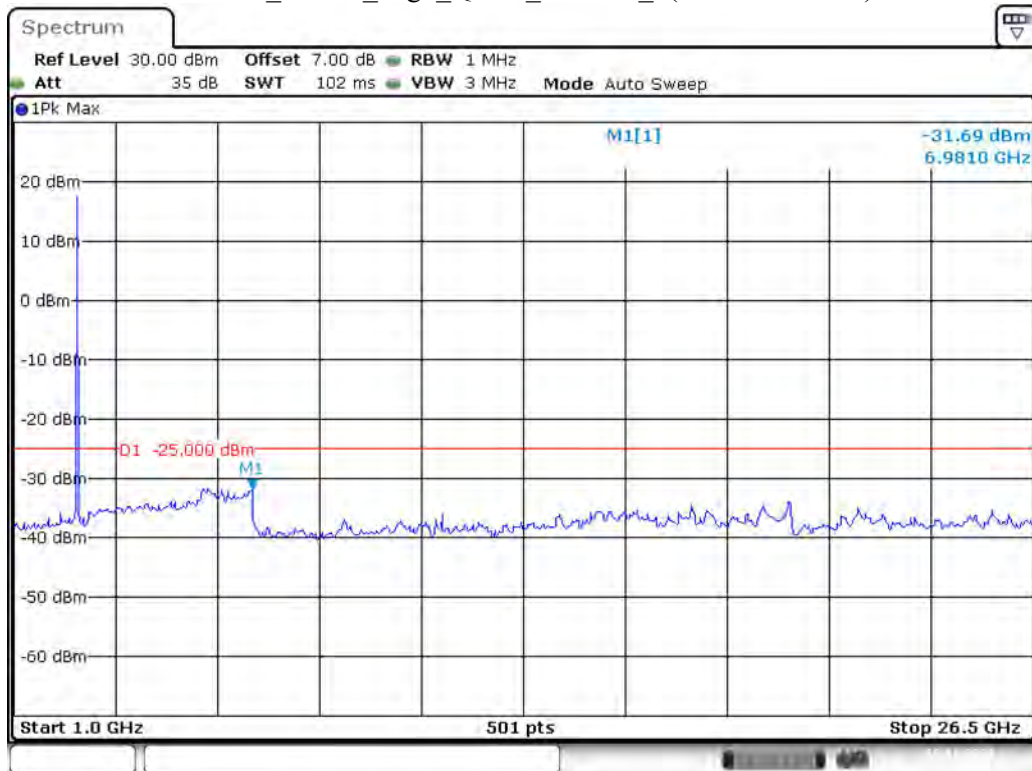

Band 38_5 MHz_High_QPSK_RB25#0_2(1GHz-26.5GHz)

Date: 19.NOV.2021 16:53:48