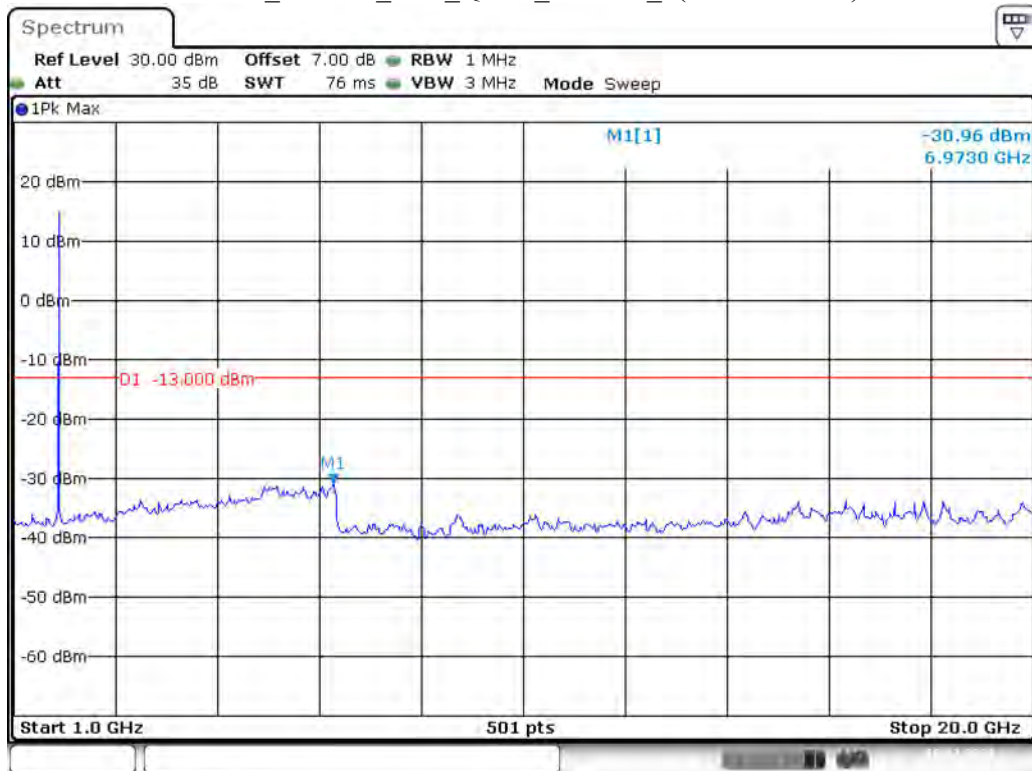

Band 2_10 MHz_Low_QPSK_RB50#0_2(1GHz-20GHz)

Date: 10.DEC.2021 00:18:50