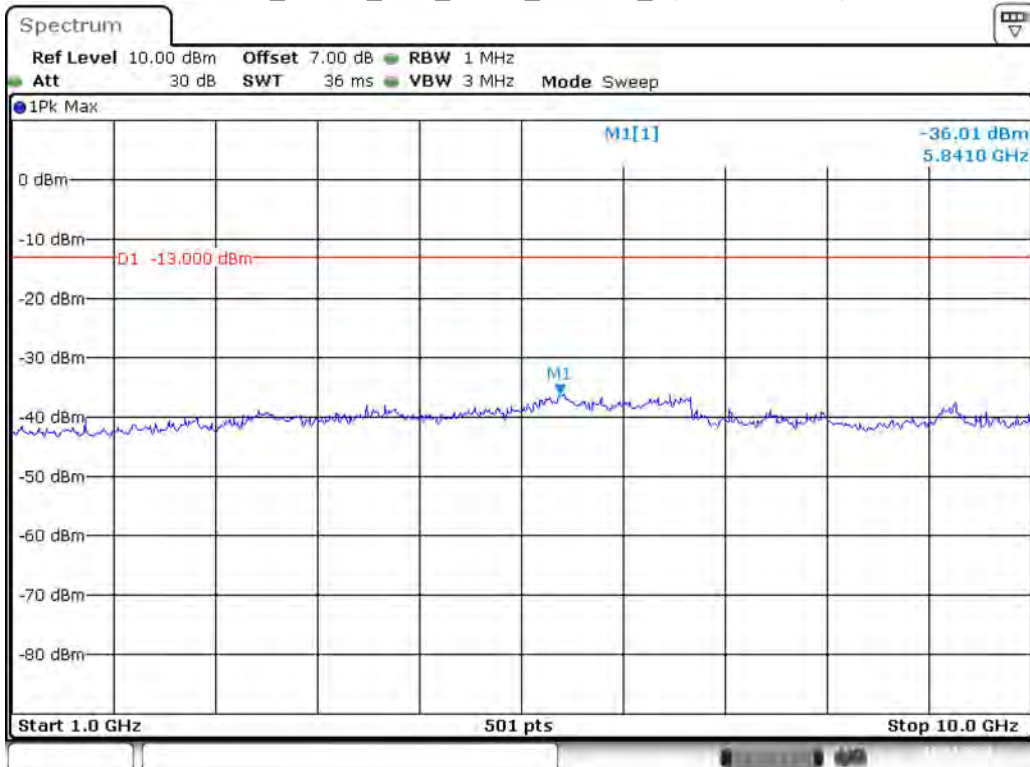

Band 5_5 MHz_Low_QPSK_RB25#0_2(1GHz-10GHz)

Date: 10.DEC.2021 00:50:13