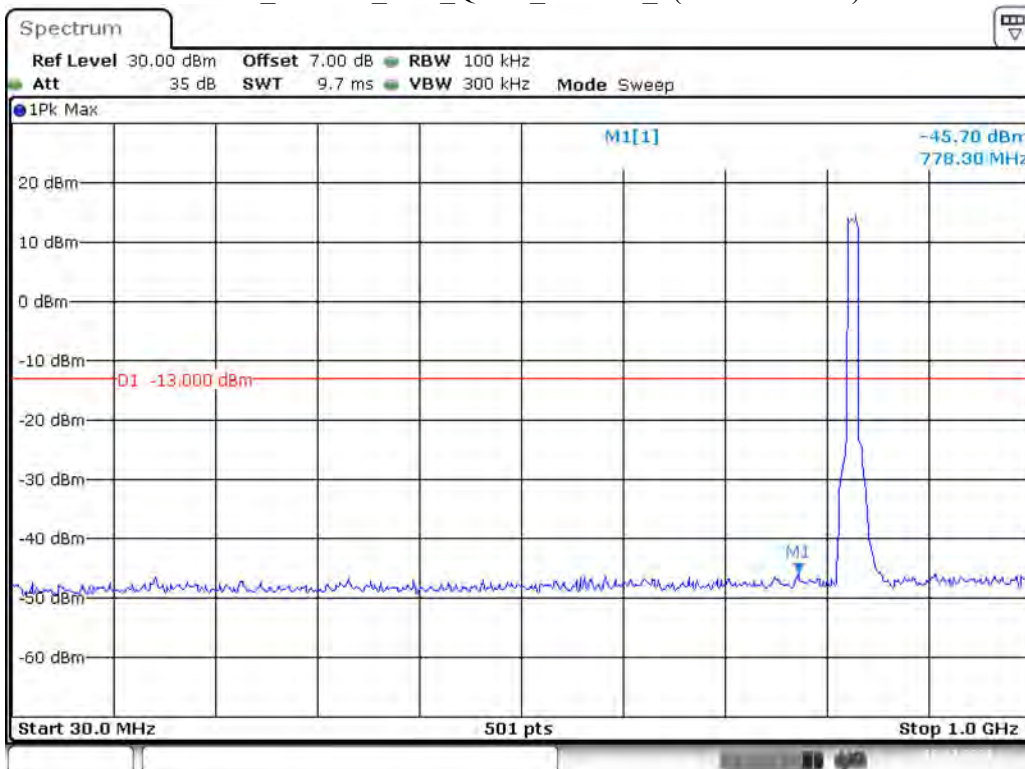

Date: 10.DEC.2021 00:51:02

Band 5_5 MHz_High_QPSK_RB25#0_1(30MHz-1GHz)

Date: 10.DEC.2021 00:51:28

Band 5_5 MHz_High_QPSK_RB25#0_2(1GHz-10GHz)

Date: 10.DEC.2021 00:51:50

Band 5_10 MHz_Low_QPSK_RB50#0_1(30MHz-1GHz)