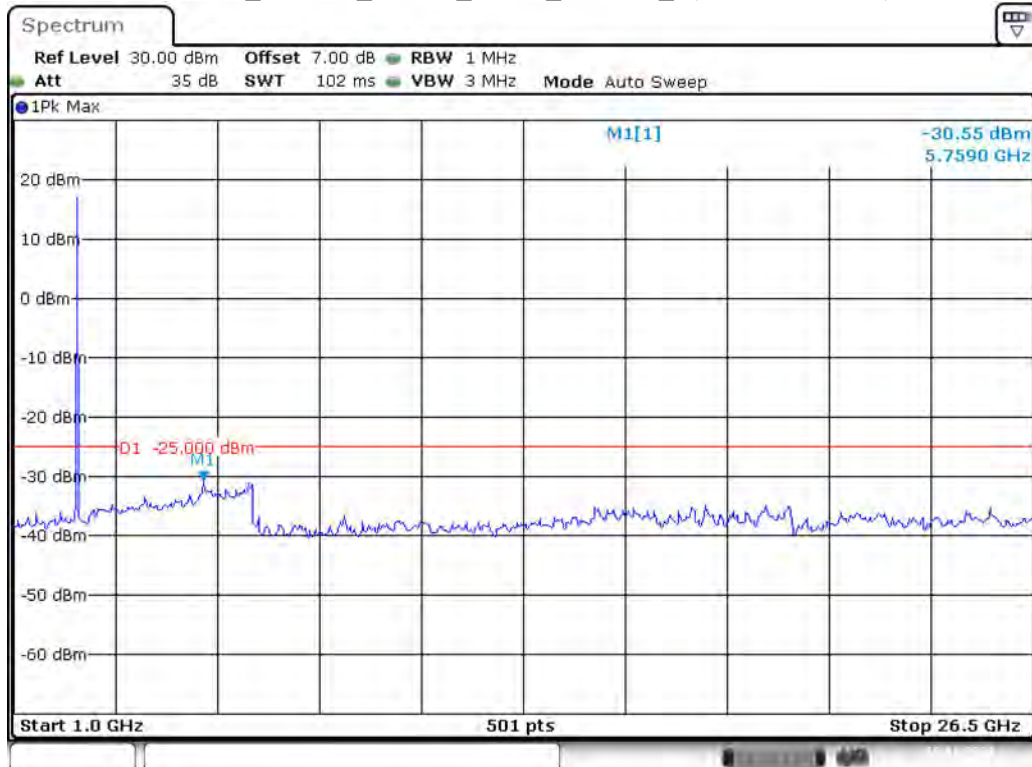

Date: 19.NOV.2021 18:03:49

Band 41_10 MHz_Low_QPSK_RB50#0_2(1GHz-26.5GHz)

Date: 19.NOV.2021 18:04:11

Band 41_10 MHz_Middle_QPSK_RB50#0_1(30MHz-1GHz)

Date: 19.NOV.2021 18:04:42

Band 41_10 MHz_Middle_QPSK_RB50#0_2(1GHz-26.5GHz)