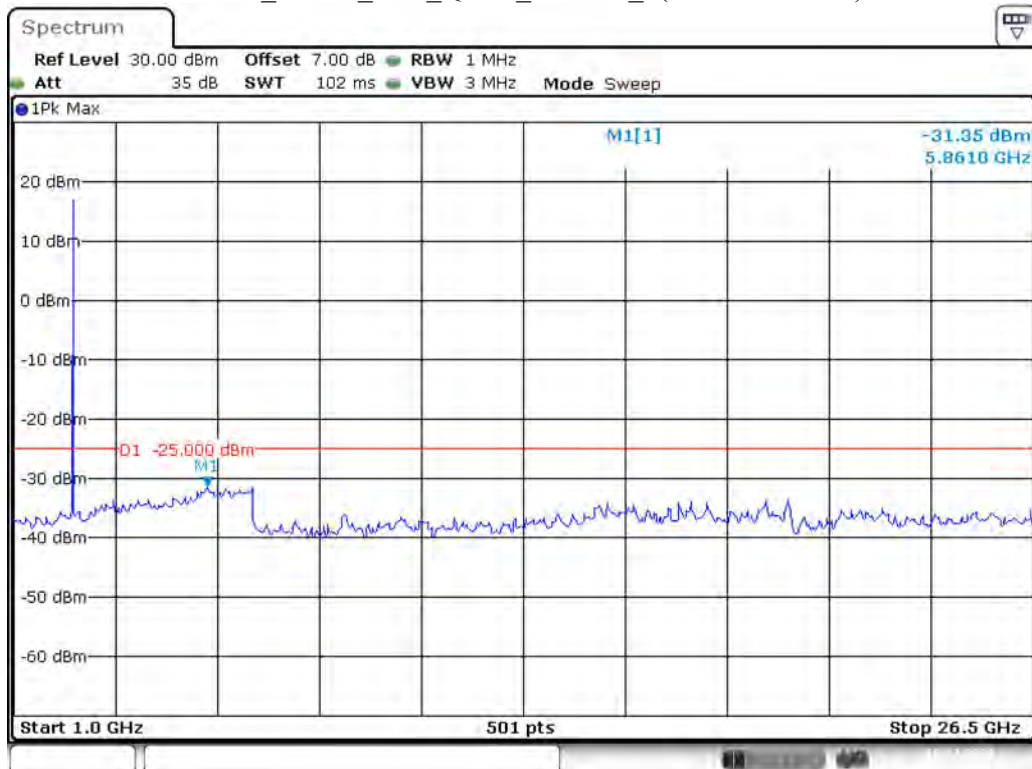

Band 7_5 MHz_Low_QPSK_RB25#0_2(1GHz-26.5GHz)

Date: 10.DEC.2021 00:55:47