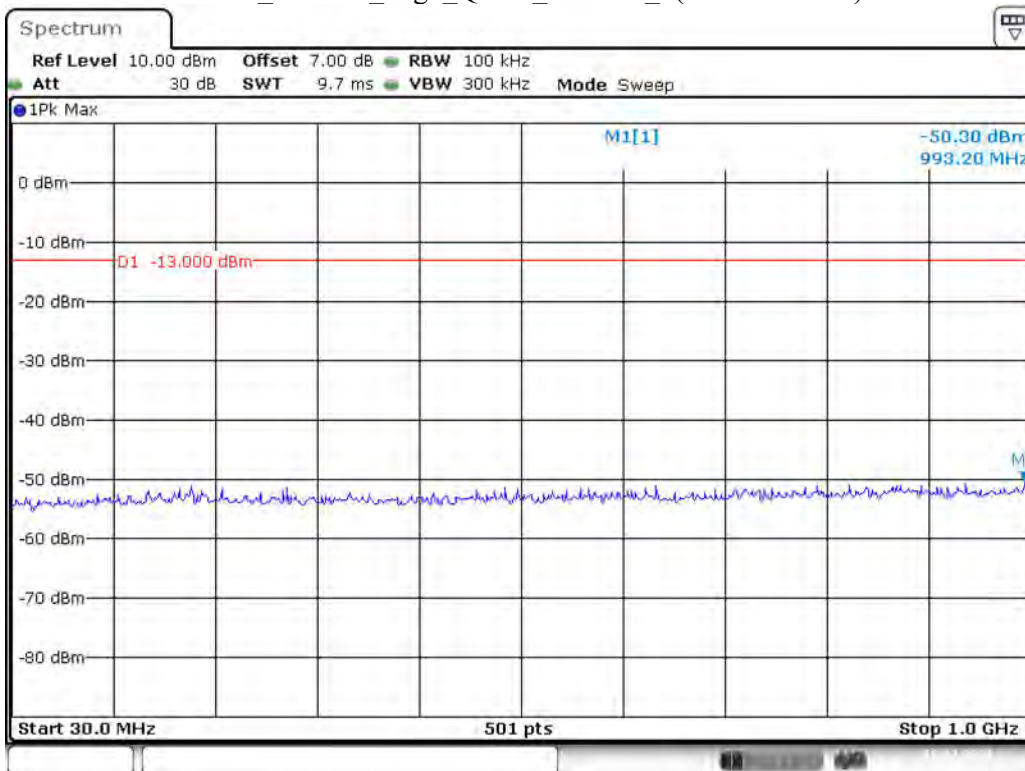

Band 2_15 MHz_High_QPSK_RB75#0_1(30MHz-1GHz)

Date: 10.DEC.2021 00:23:11