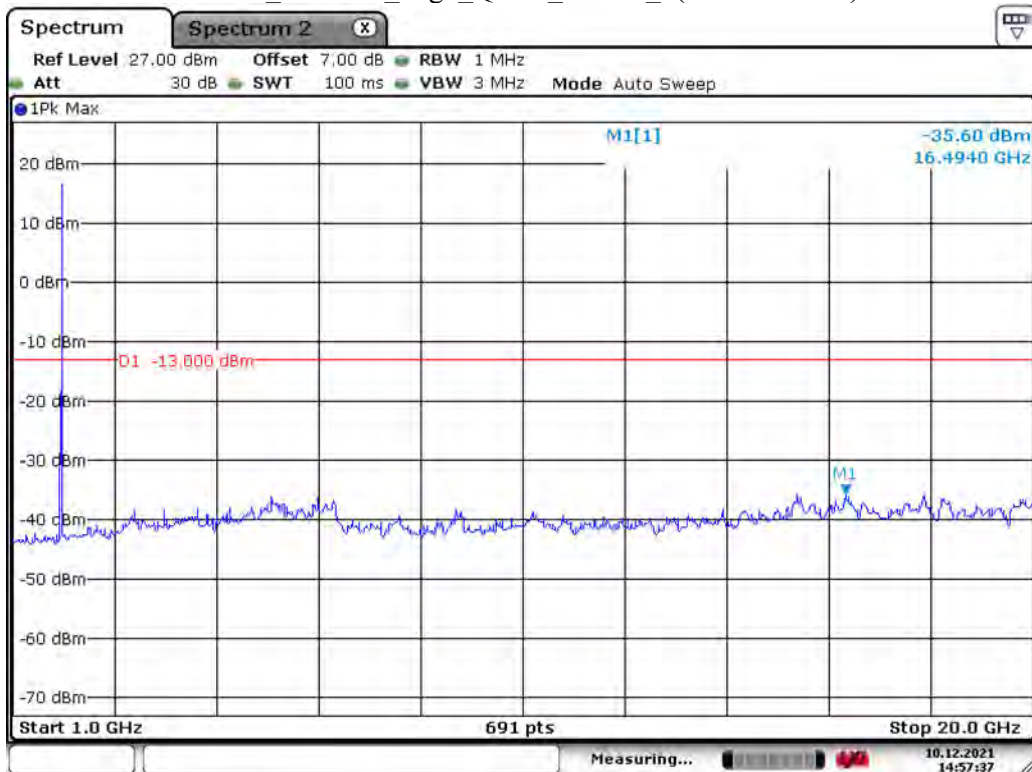

Date: 10.DEC.2021 00:11:03

Band 2_1.4 MHz_Middle_QPSK_RB6#0_2(1GHz-20GHz)

Date: 10.DEC.2021 14:57:11

Band 2_1.4 MHz_High_QPSK_RB6#0_1(30MHz-1GHz)

Date: 10.DEC.2021 00:12:04

Band 2_1.4 MHz_High_QPSK_RB6#0_2(1GHz-20GHz)