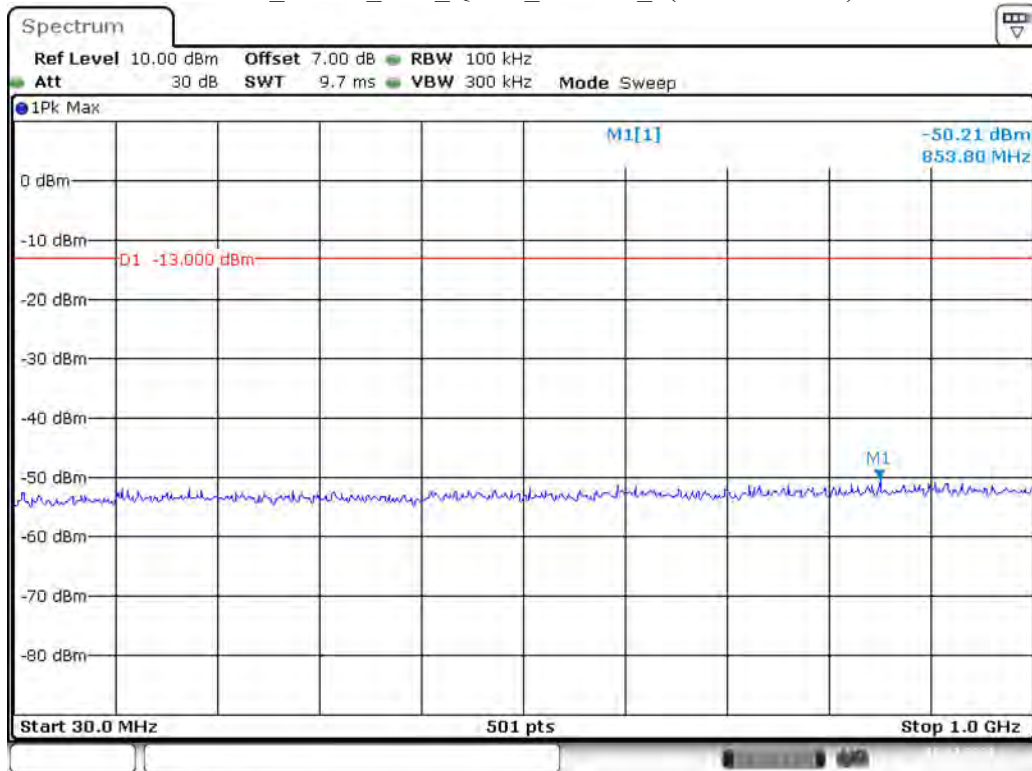

Band 2_5 MHz_Low_QPSK_RB25#0_1(30MHz-1GHz)

Date: 10.DEC.2021 00:15:39