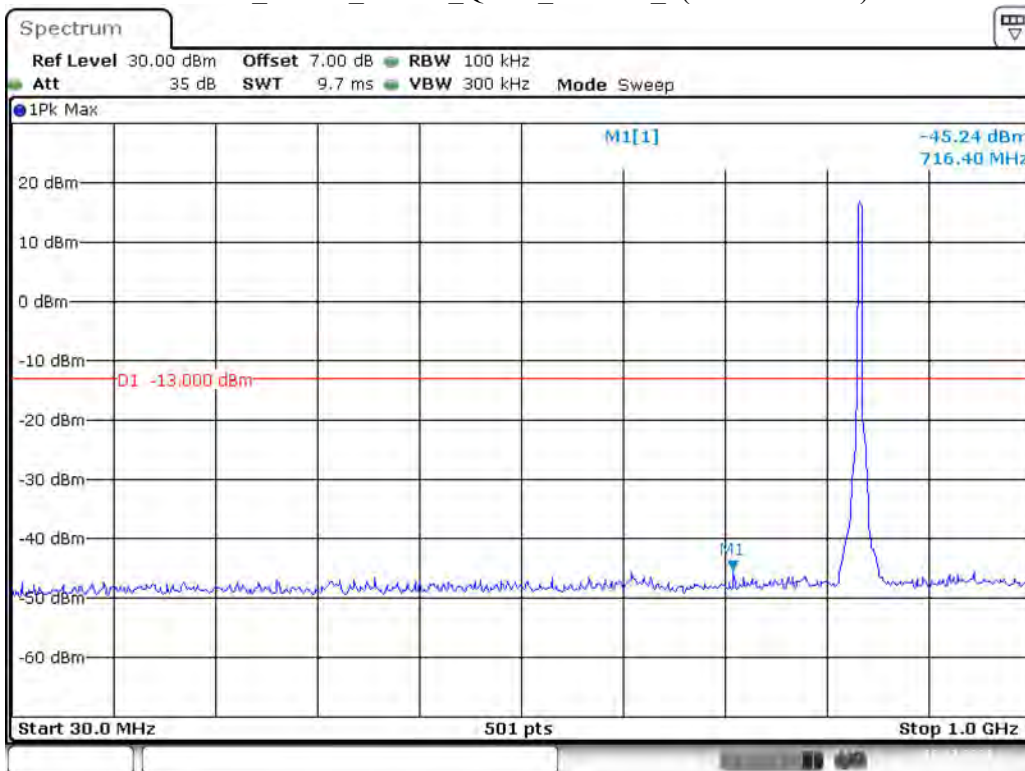

Band 5_5 MHz_Middle_QPSK_RB25#0_1(30MHz-1GHz)

Date: 10.DEC.2021 00:50:39