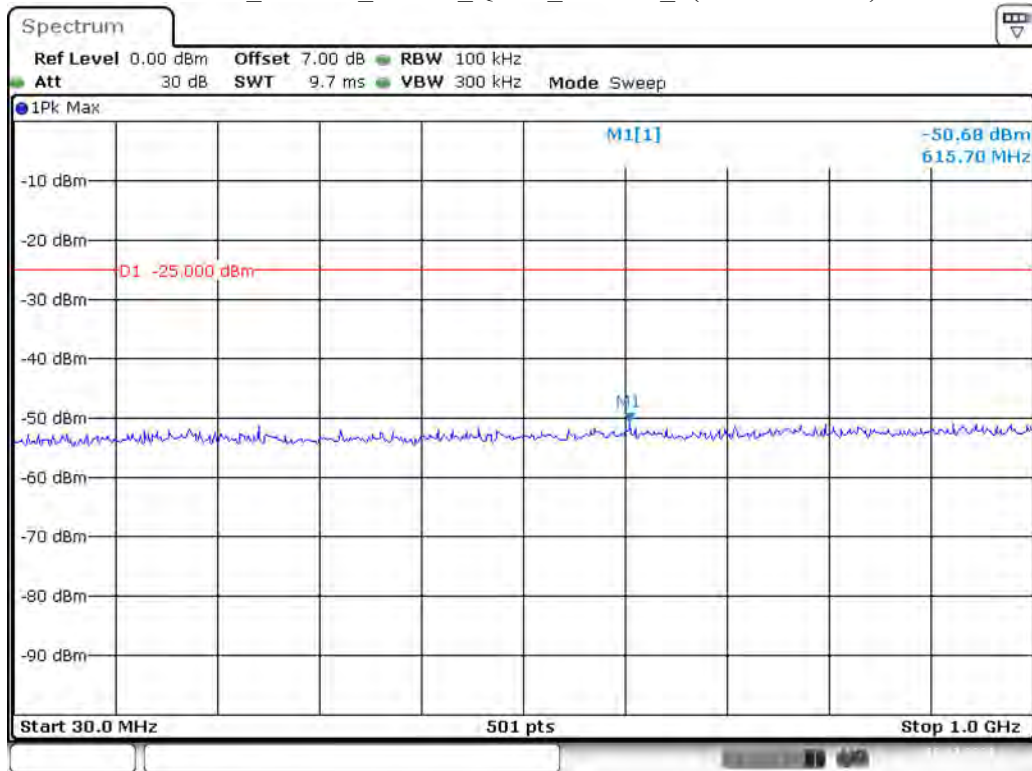

Band 7_15 MHz_Middle_QPSK_RB75#0_1(30MHz-1GHz)

Date: 10.DEC.2021 01:01:39