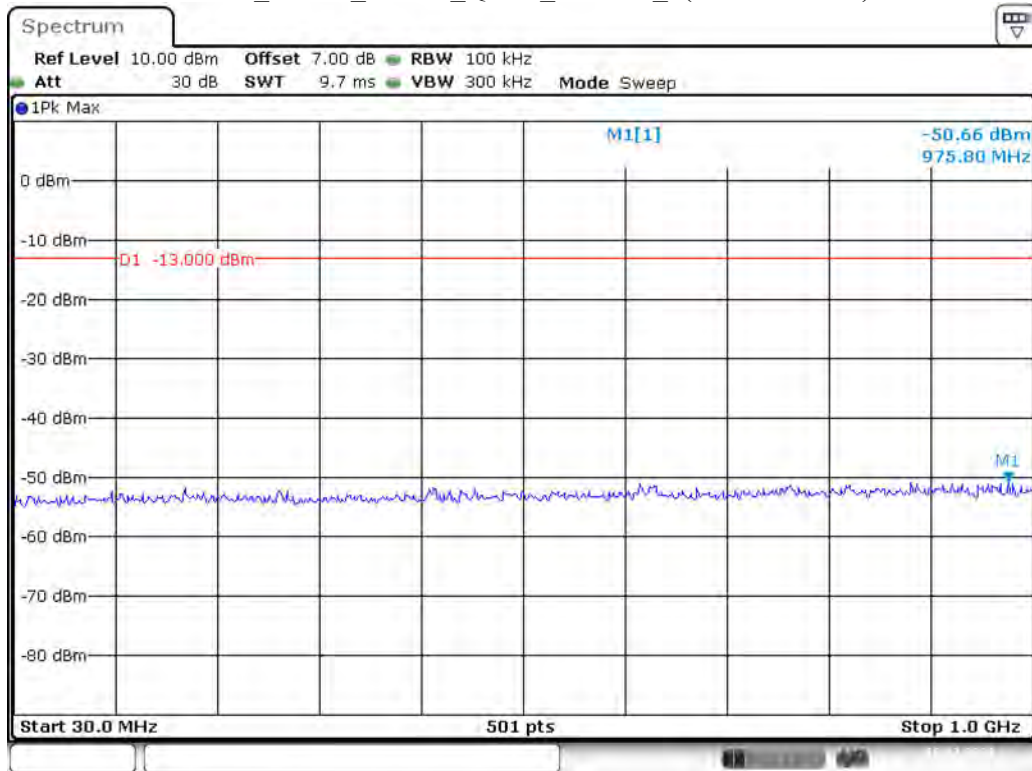

Date: 10.DEC.2021 15:08:23

Band 4_5 MHz_Low_QPSK_RB25#0_1(30MHz-1GHz)

Date: 10.DEC.2021 00:33:00

Band 4_5 MHz_Low_QPSK_RB25#0_2(1GHz-20GHz)

Date: 10.DEC.2021 00:33:22

Band 4_5 MHz_Middle_QPSK_RB25#0_1(30MHz-1GHz)