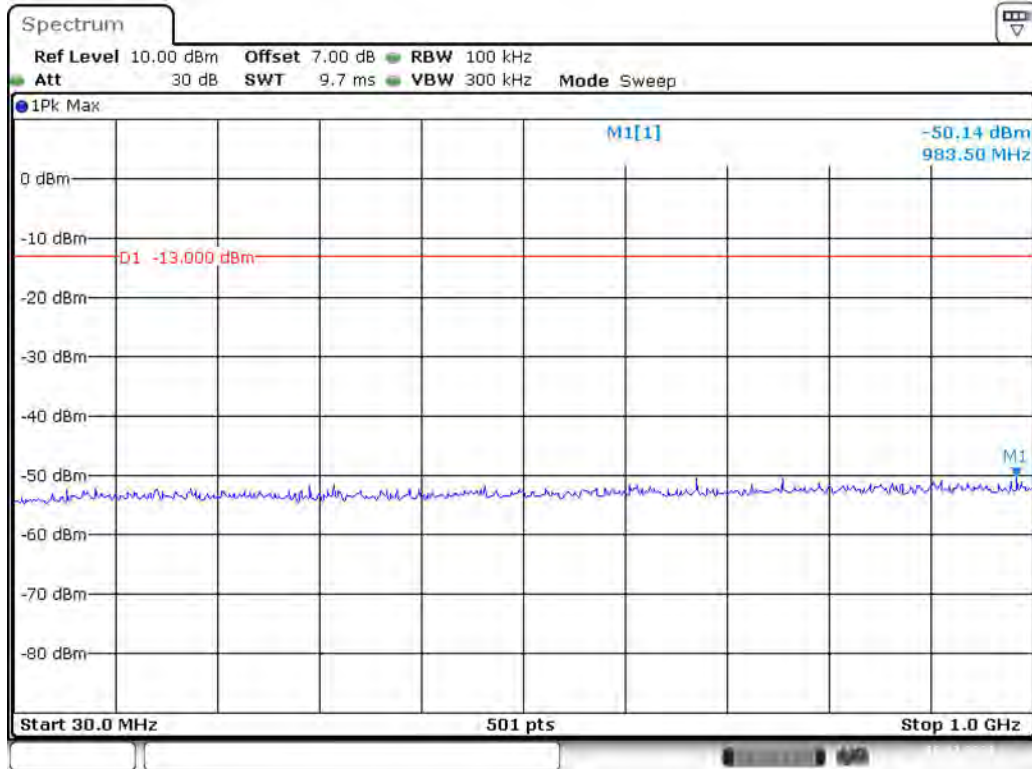

Date: 10.DEC.2021 00:35:12

Band 4_10 MHz_Low_QPSK_RB50#0_1(30MHz-1GHz)

Date: 10.DEC.2021 00:35:48

Band 4_10 MHz_Low_QPSK_RB50#0_2(1GHz-20GHz)

Date: 10.DEC.2021 00:36:10

Band 4_10 MHz_Middle_QPSK_RB50#0_1(30MHz-1GHz)