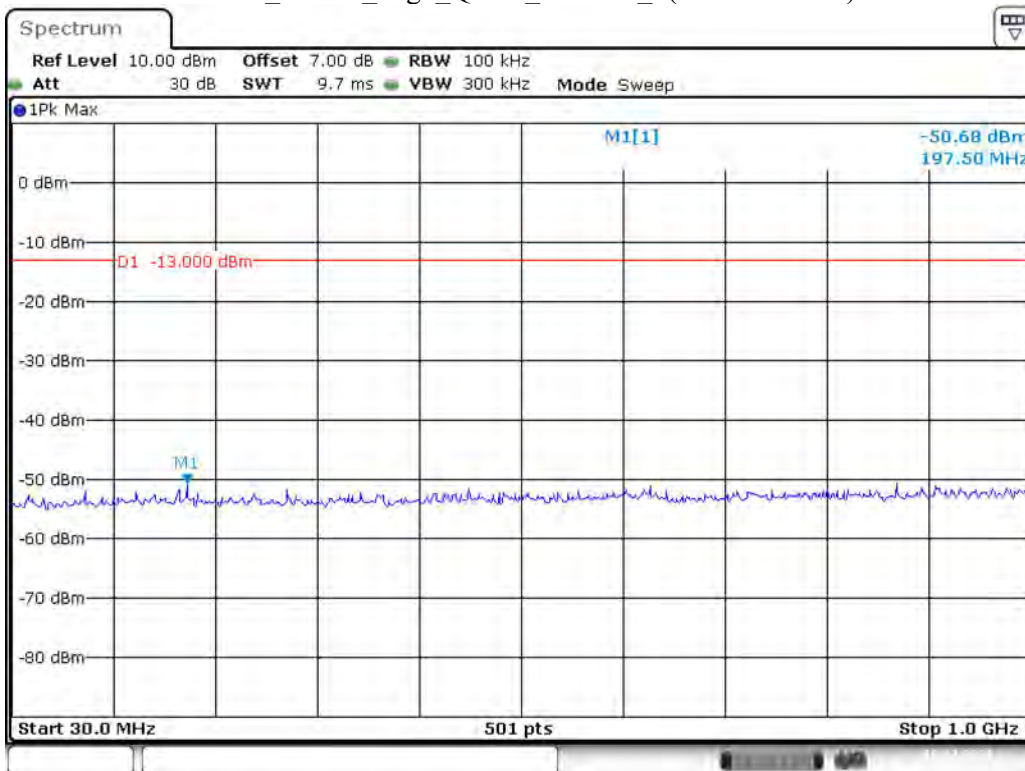

Band 2_5 MHz_High_QPSK_RB25#0_1(30MHz-1GHz)

Date: 10.DEC.2021 00:17:25