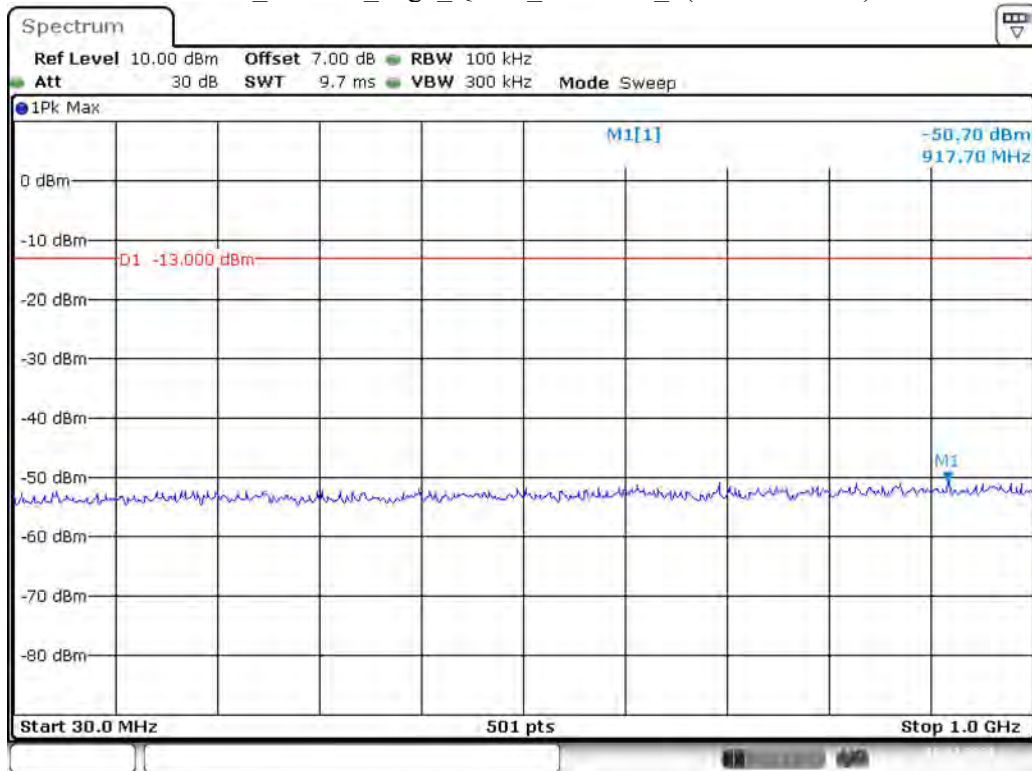

Band 2_20 MHz_High_QPSK_RB100#0_1(30MHz-1GHz)

Date: 10.DEC.2021 00:26:17