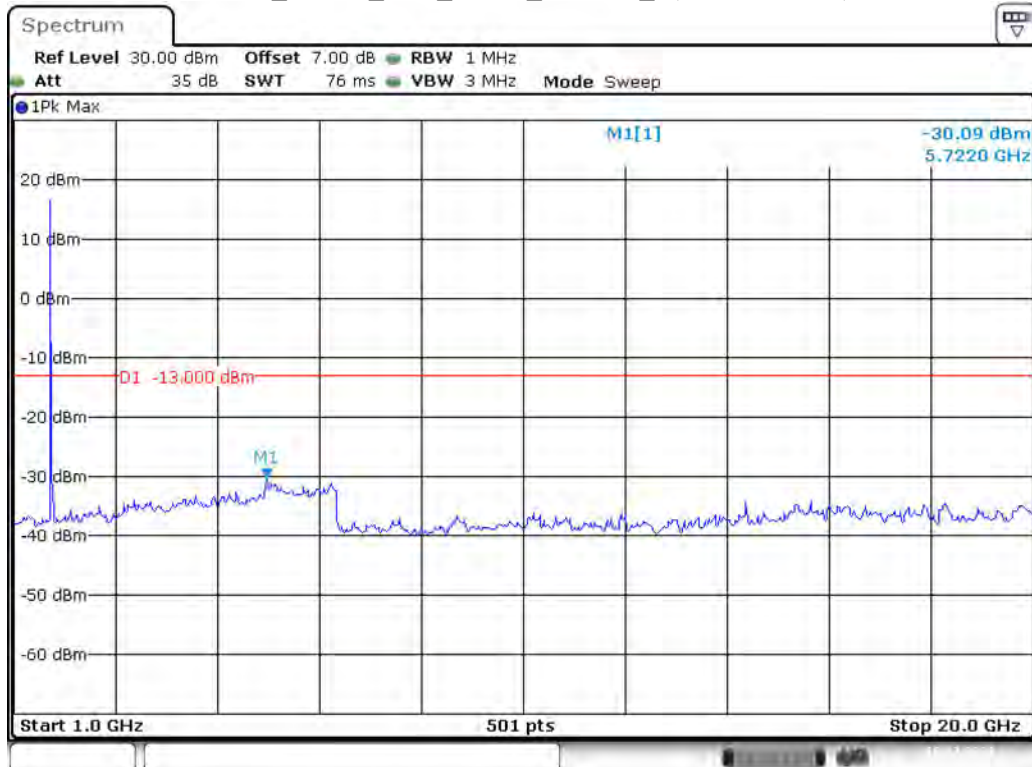

Band 4_5 MHz_Low_QPSK_RB25#0_2(1GHz-20GHz)

Date: 10.DEC.2021 00:33:22