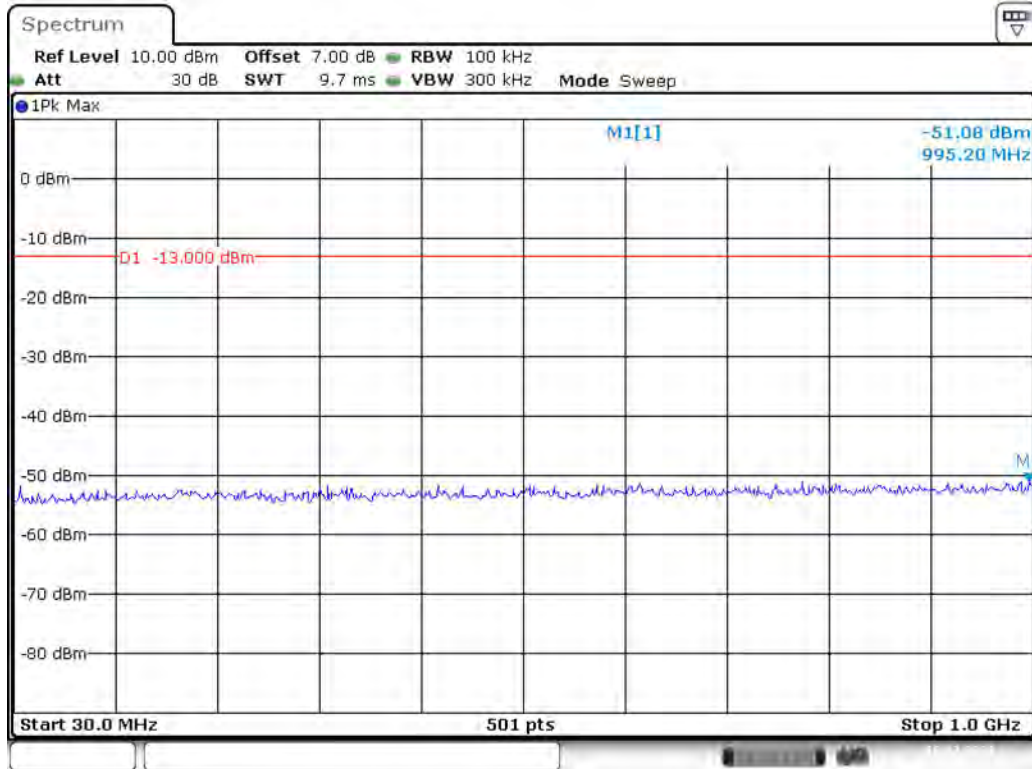

Band 4_5 MHz_High_QPSK_RB25#0_1(30MHz-1GHz)

Date: 10.DEC.2021 00:34:47