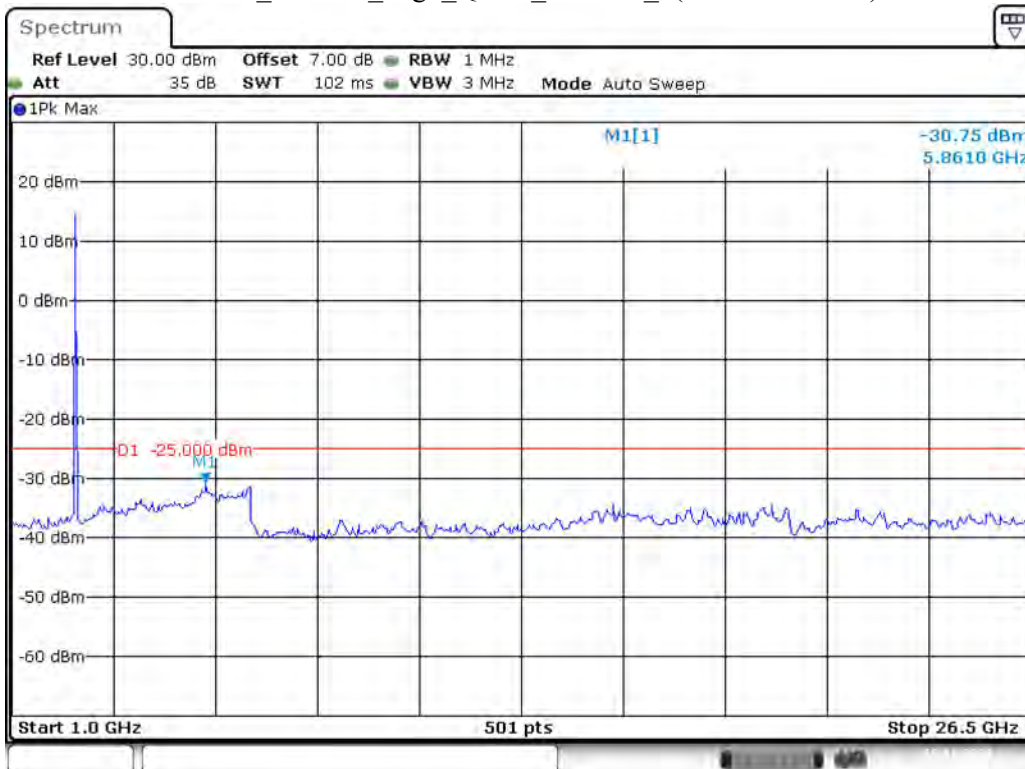

Band 38_15 MHz_High_QPSK_RB75#0_2(1GHz-26.5GHz)

Date: 19.NOV.2021 16:59:32