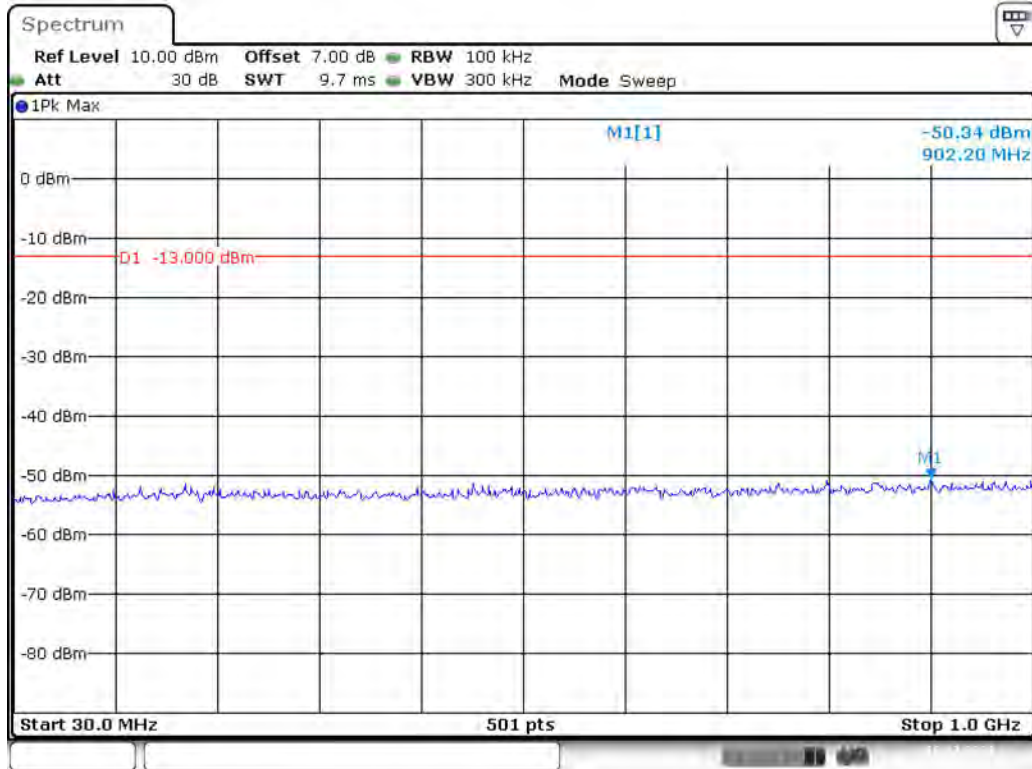

Band 4_3 MHz_High_QPSK_RB15#0_1(30MHz-1GHz)

Date: 10.DEC.2021 00:31:57