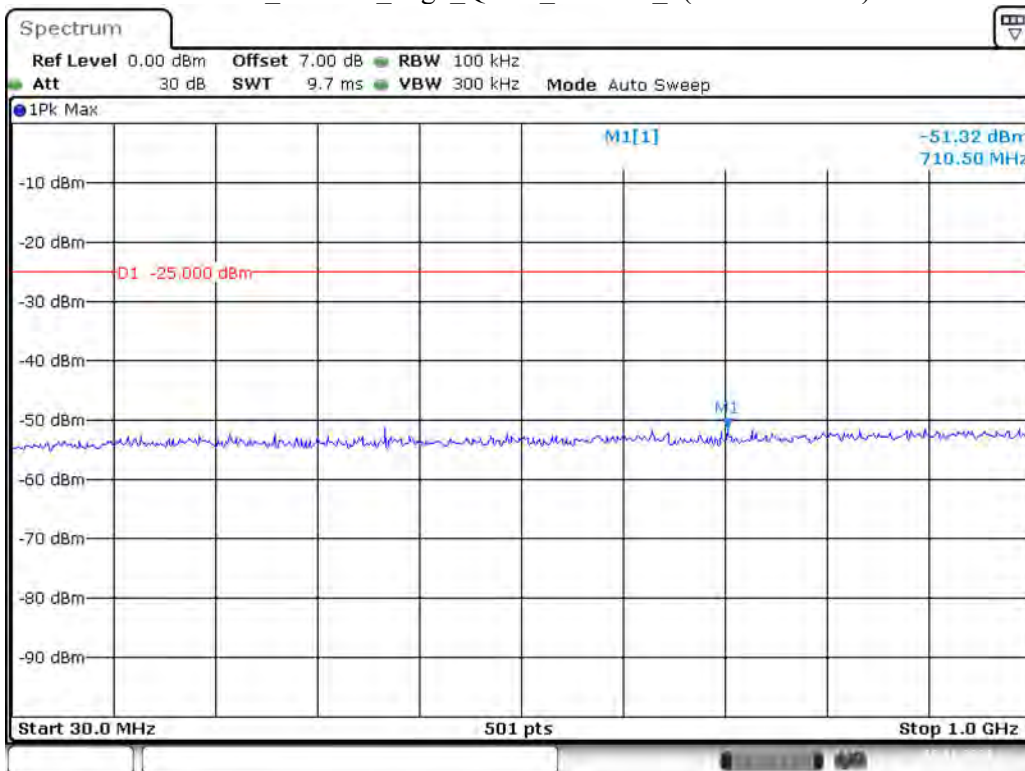

Band 38_15 MHz_High_QPSK_RB75#0_1(30MHz-1GHz)

Date: 19.NOV.2021 16:59:04