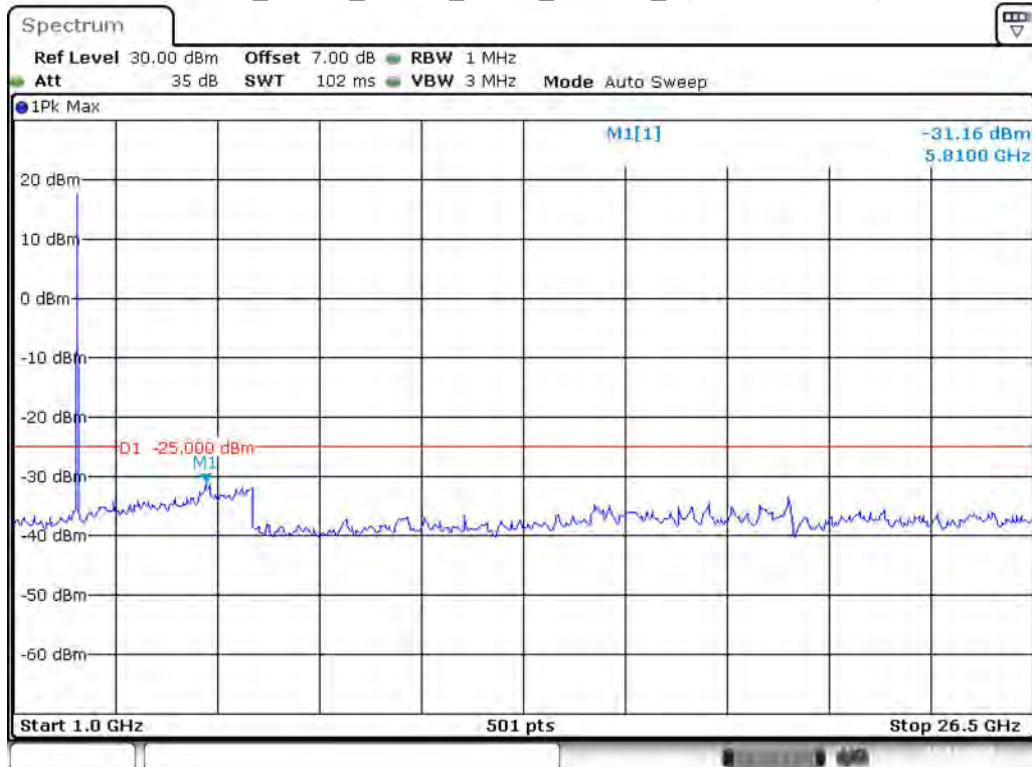

Date: 19.NOV.2021 18:00:56

Band 41_5 MHz_Low_QPSK_RB25#0_2(1GHz-26.5GHz)

Date: 19.NOV.2021 18:01:18

Band 41_5 MHz_Middle_QPSK_RB25#0_1(30MHz-1GHz)

Date: 19.NOV.2021 18:01:53

Band 41_5 MHz_Middle_QPSK_RB25#0_2(1GHz-26.5GHz)