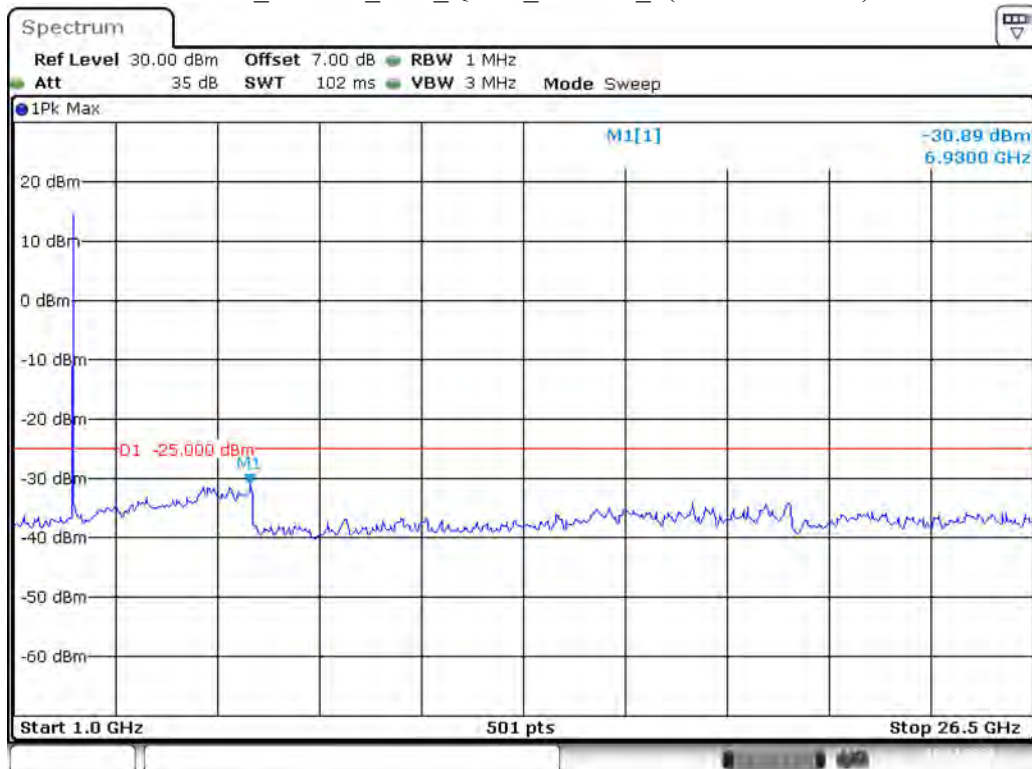

Band 7_15 MHz_Low_QPSK_RB75#0_2(1GHz-26.5GHz)

Date: 10.DEC.2021 01:01:07