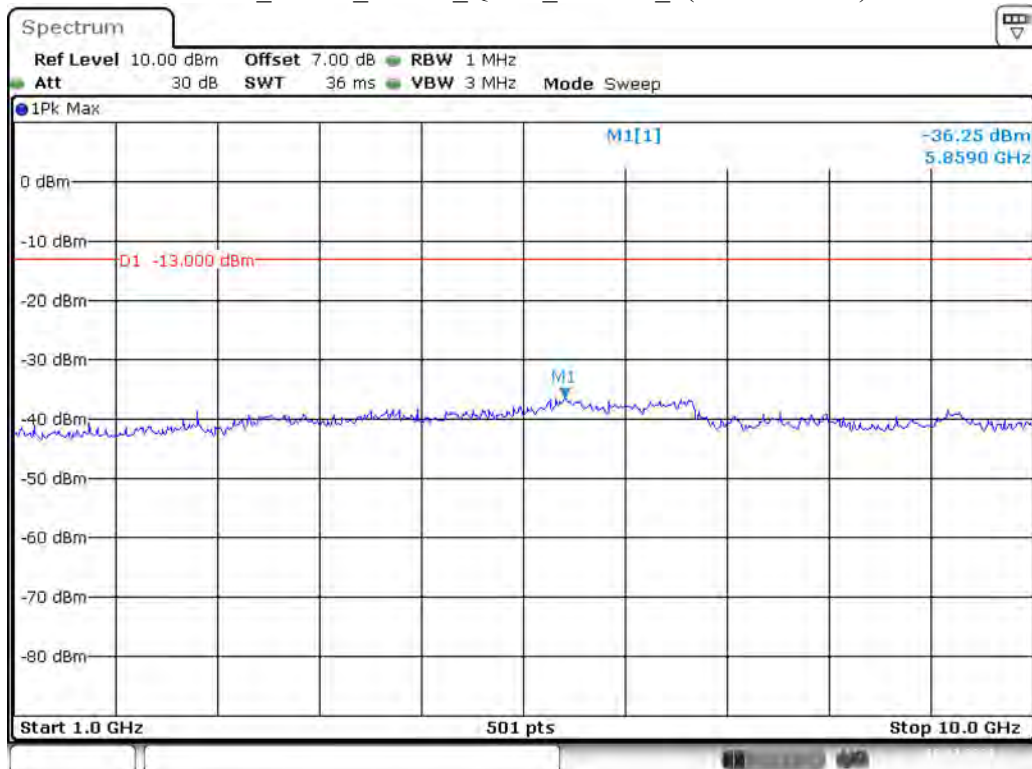

Date: 10.DEC.2021 00:47:04

Band 5_3 MHz_Low_QPSK_RB15#0_2(1GHz-10GHz)

Date: 10.DEC.2021 00:47:29

Band 5_3 MHz_Middle_QPSK_RB15#0_1(30MHz-1GHz)

Date: 10.DEC.2021 00:47:52

Band 5_3 MHz_Middle_QPSK_RB15#0_2(1GHz-10GHz)