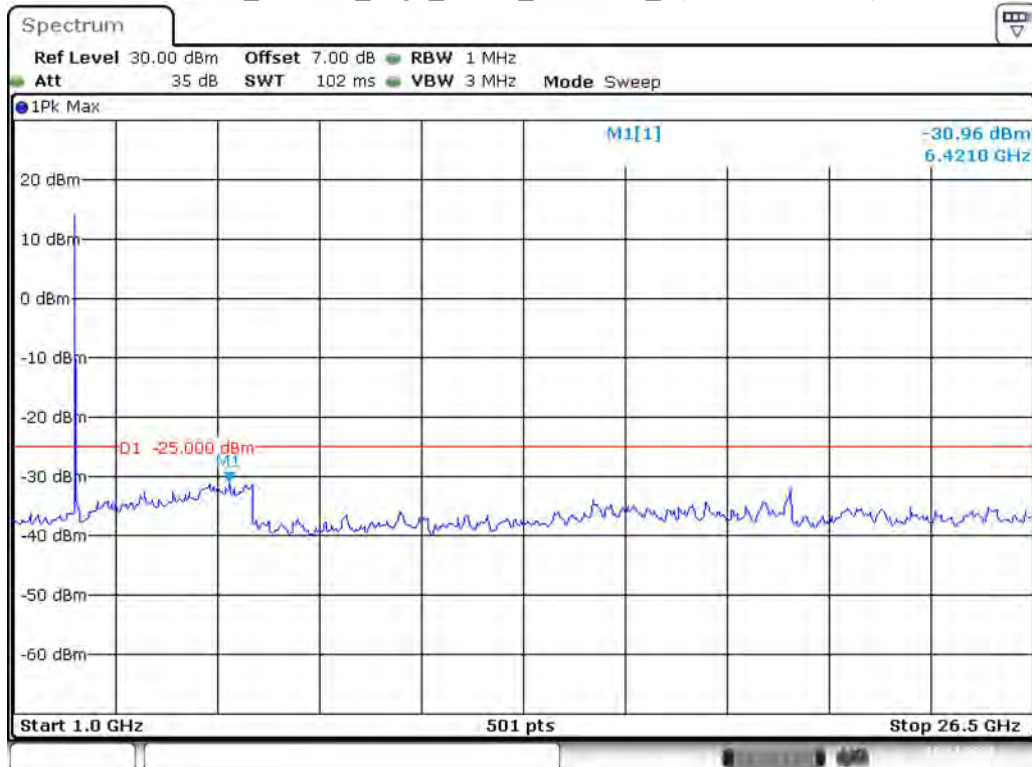

Band 7_20 MHz_High_QPSK_RB100#0_2(1GHz-26.5GHz)

Date: 10.DEC.2021 01:05:54