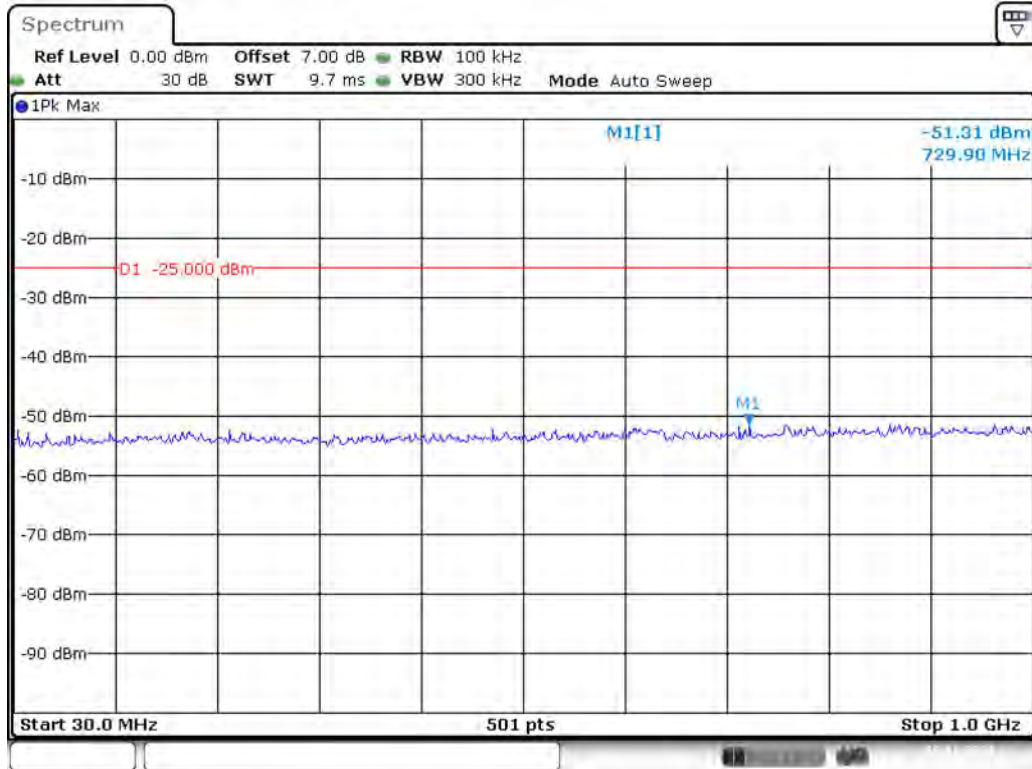

Date: 19.NOV.2021 18:05:04

Band 41_10 MHz_High_QPSK_RB50#0_1(30MHz-1GHz)

Date: 19.NOV.2021 18:05:38

Band 41_10 MHz_High_QPSK_RB50#0_2(1GHz-26.5GHz)

Date: 19.NOV.2021 18:05:57

Band 41_15 MHz_Low_QPSK_RB75#0_1(30MHz-1GHz)