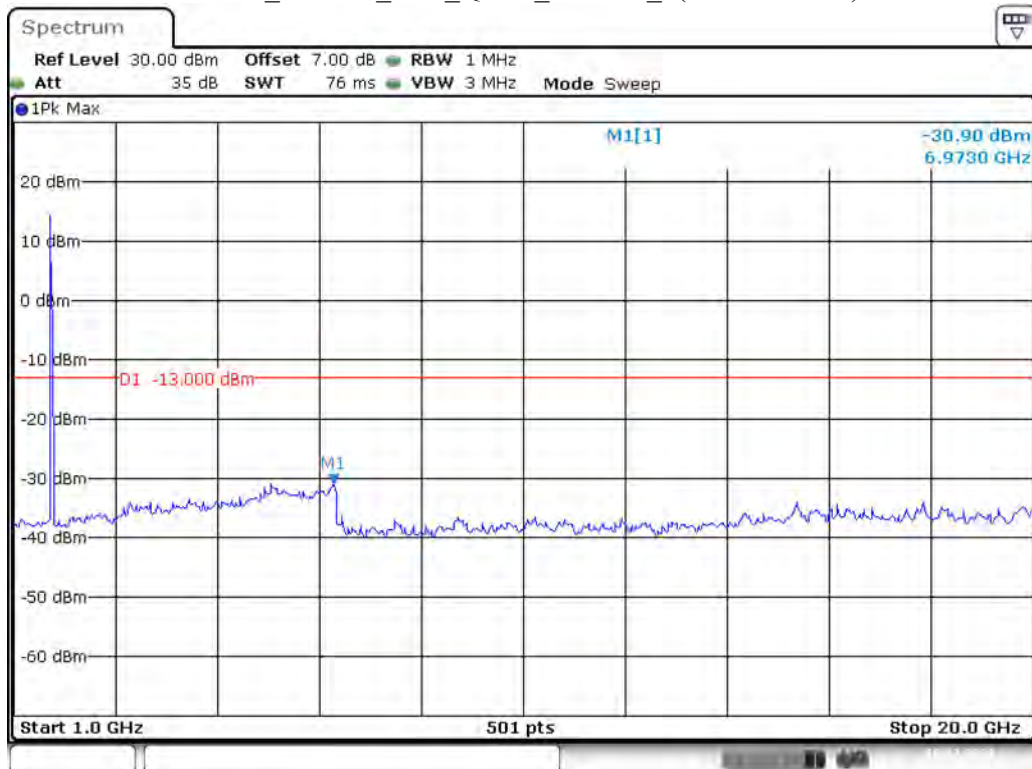

Band 4_10 MHz_Low_QPSK_RB50#0_2(1GHz-20GHz)

Date: 10.DEC.2021 00:36:10