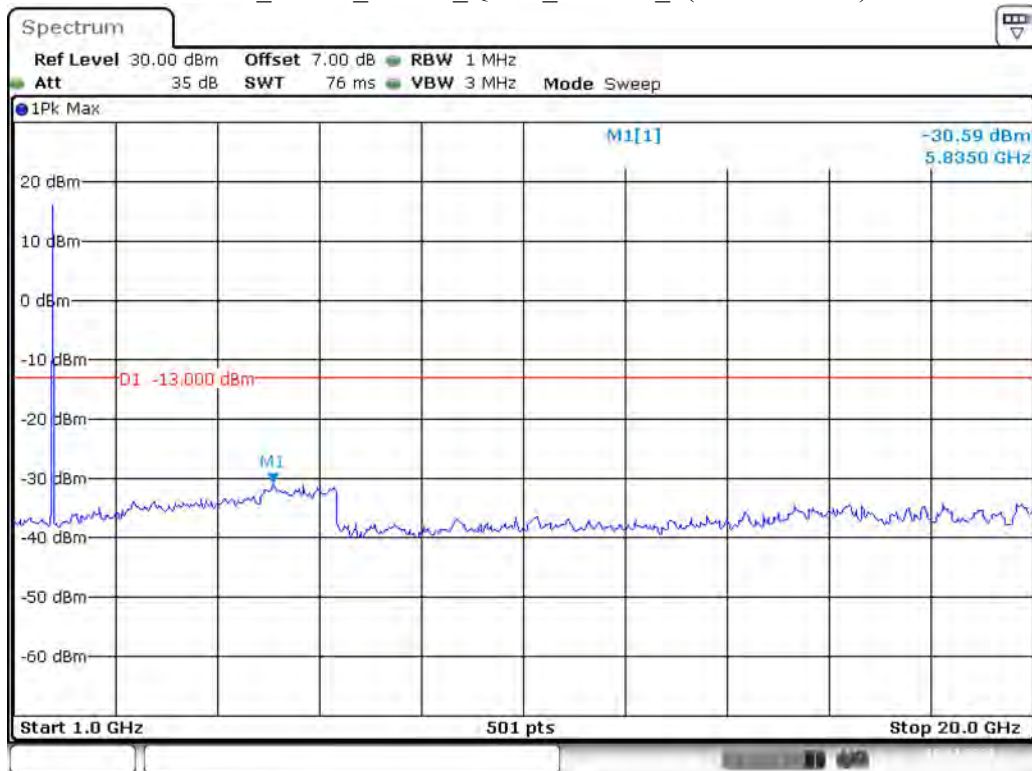

Band 4_5 MHz_Middle_QPSK_RB25#0_2(1GHz-20GHz)

Date: 10.DEC.2021 00:34:17