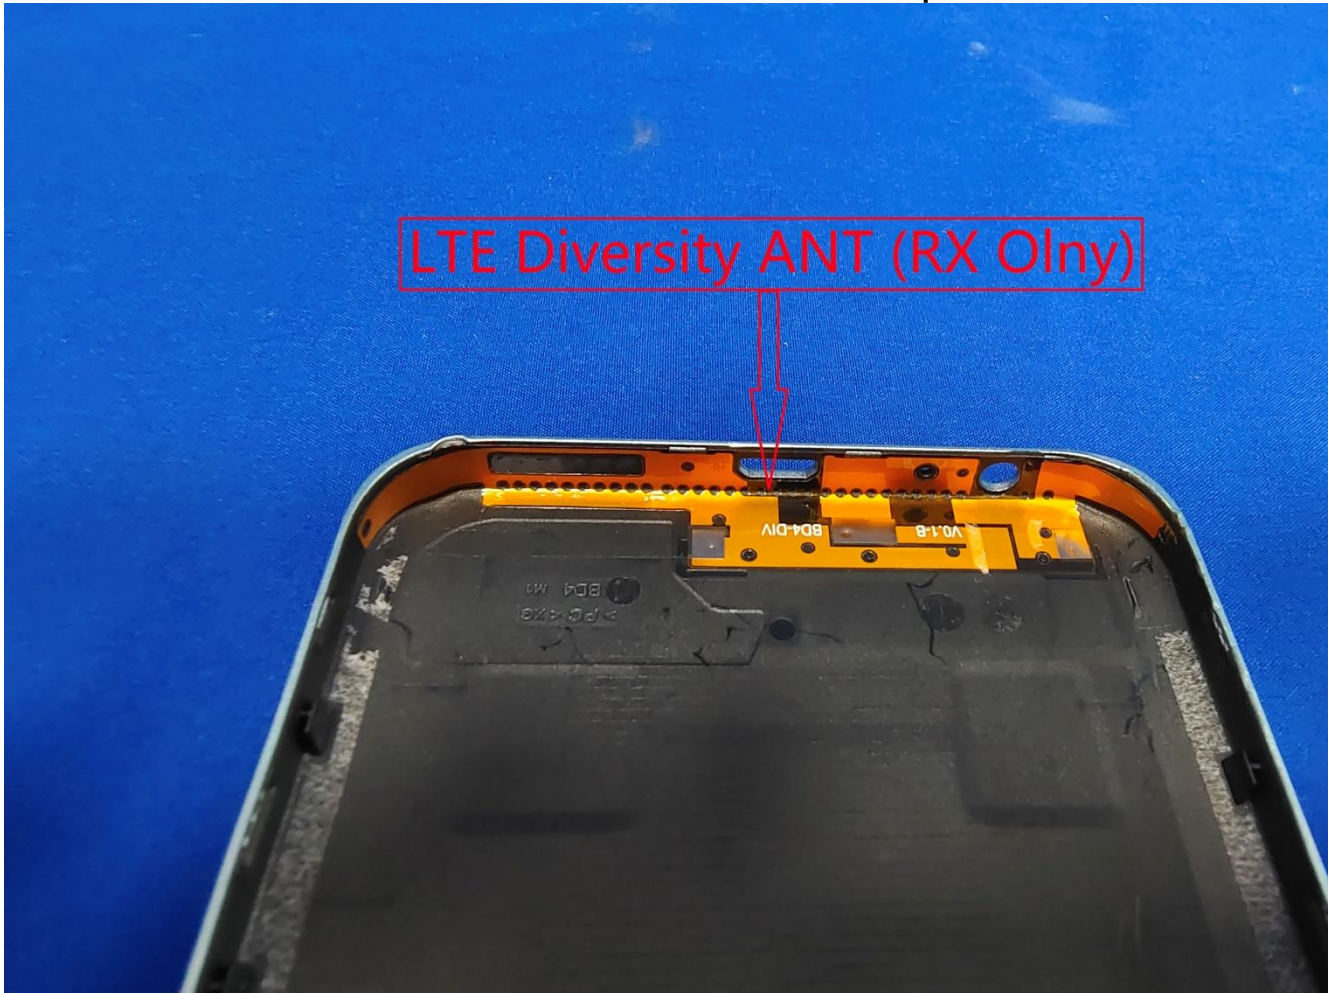

EUT Photos (Model: BD4)

EUT Antenna Locations

SAR Test Setup Photos

Head

Right Cheek

Right Tilted

Left Cheek

Left Tilted

Body

Front side (10mm)

Back side(10mm)

Left side(10mm)

Right side(10mm)

Top side(10mm)