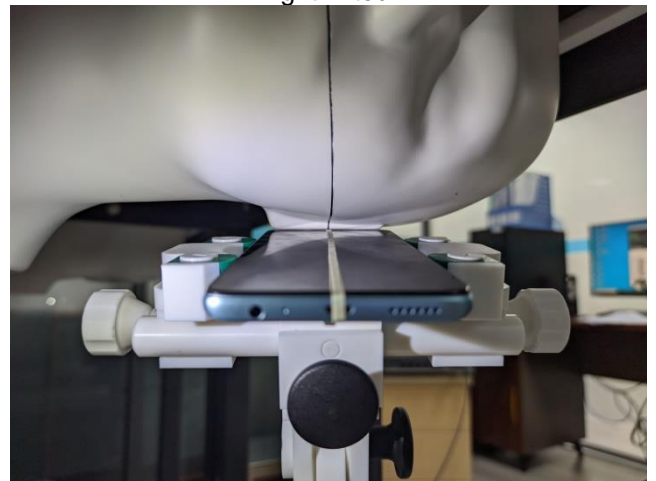

EUT Photos (Model: BD4)

EUT Antenna Locations

SAR Test Setup Photos

Head

Right Cheek

Right Tilted

Left Cheek

Left Tilted

Body

Front side (10mm)

Back side(10mm)

Left side(10mm)

Right side(10mm)

Top side(10mm)