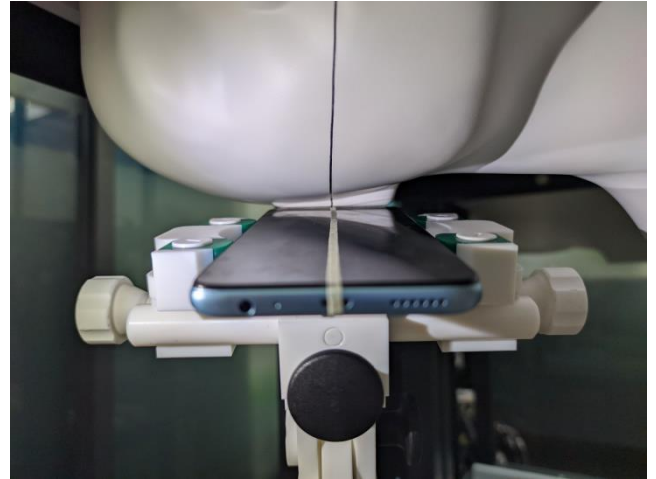

EUT Photos (Model: BD4)

EUT Antenna Locations

SAR Test Setup Photos

Head

Right Cheek

Right Tilted

Left Cheek

Left Tilted

Body

Front side (10mm)

Back side(10mm)

Left side(10mm)

Right side(10mm)

Top side(10mm)