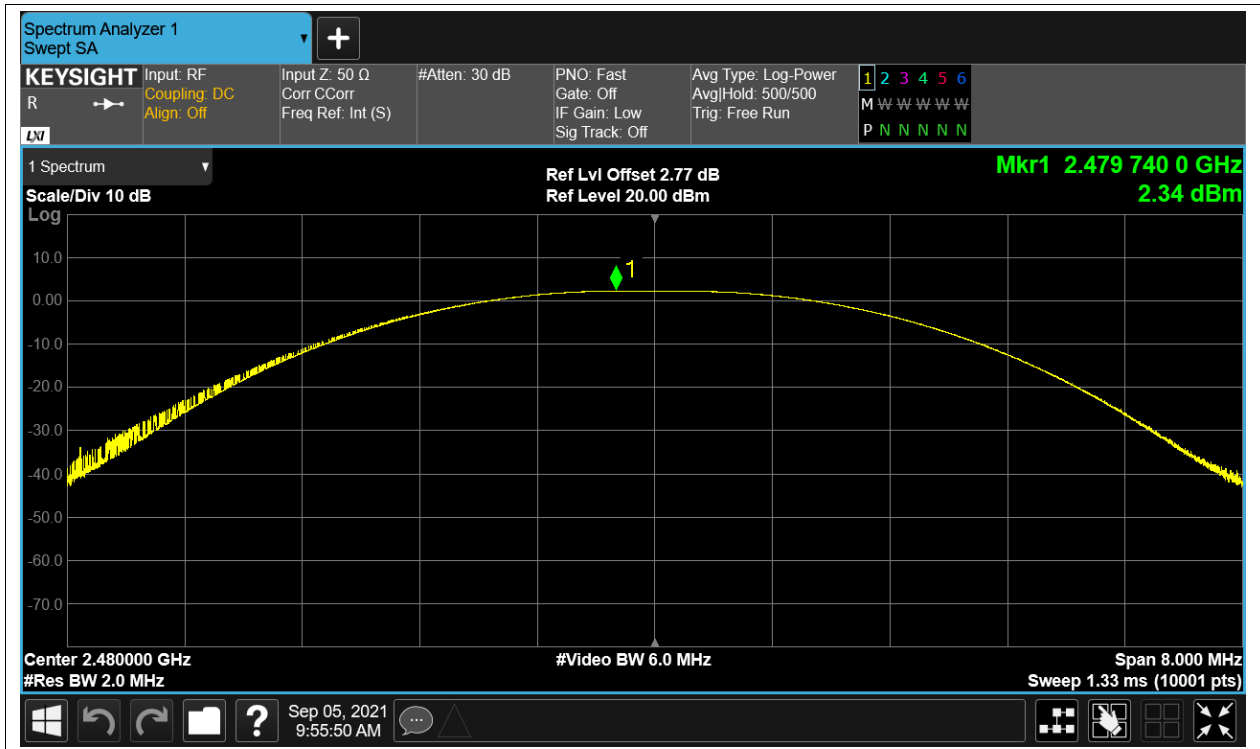

Test Data**Maximum Conducted Output Power**

Condition	Mode	Frequency (MHz)	Antenna	Conducted Power (dBm)	Duty Factor (dB)	Total Power (dBm)	Limit (dBm)	Verdict
NVNT	BLE	2402	Ant1	-0.391	0	-0.391	30	Pass
NVNT	BLE	2442	Ant1	1.854	0	1.854	30	Pass
NVNT	BLE	2480	Ant1	2.335	0	2.335	30	Pass

-6dB Bandwidth

Condition	Mode	Frequency (MHz)	Antenna	-6 dB Bandwidth (MHz)	Limit -6 dB Bandwidth (MHz)	Verdict
NVNT	BLE	2402	Ant1	0.66	0.5	Pass
NVNT	BLE	2442	Ant1	0.665	0.5	Pass
NVNT	BLE	2480	Ant1	0.663	0.5	Pass