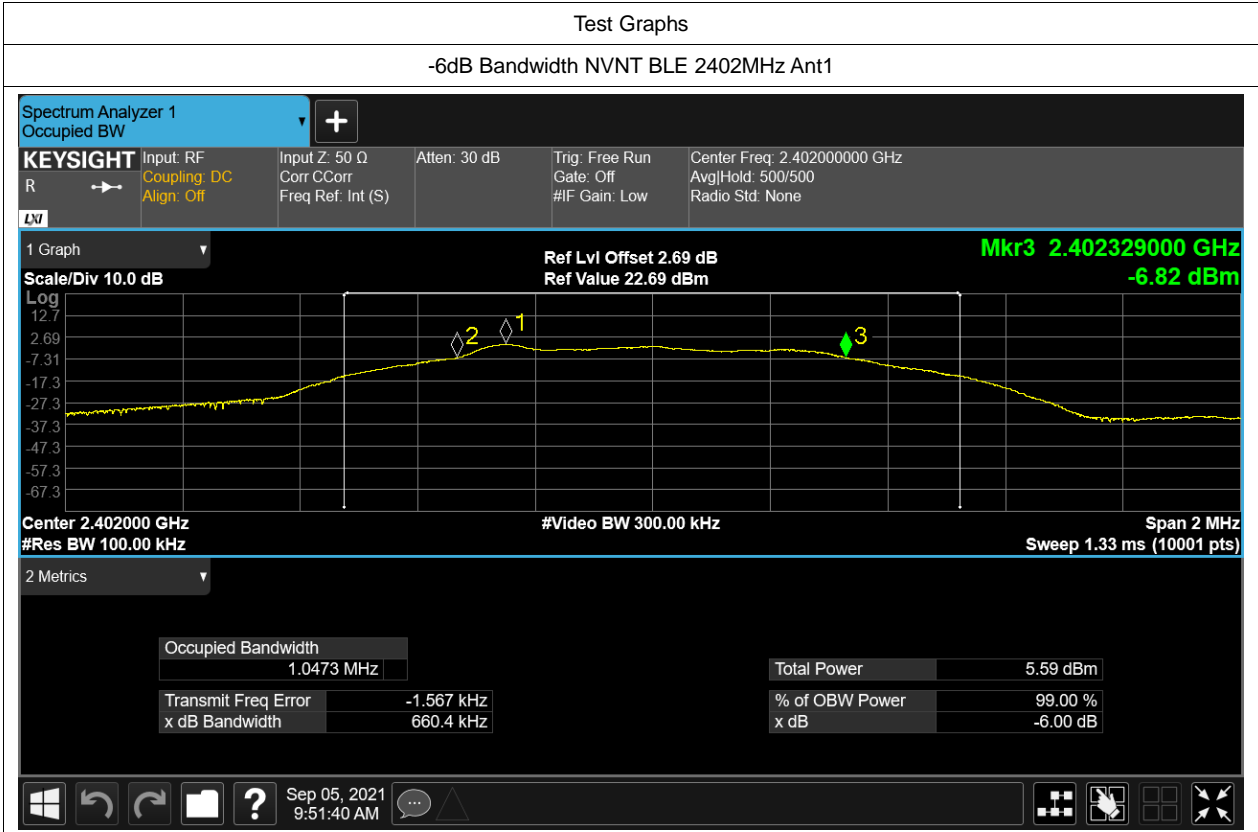

Test Data**Maximum Conducted Output Power**

Condition	Mode	Frequency (MHz)	Antenna	Conducted Power (dBm)	Duty Factor (dB)	Total Power (dBm)	Limit (dBm)	Verdict
NVNT	BLE	2402	Ant1	-0.391	0	-0.391	30	Pass
NVNT	BLE	2442	Ant1	1.854	0	1.854	30	Pass
NVNT	BLE	2480	Ant1	2.335	0	2.335	30	Pass

-6dB Bandwidth

Condition	Mode	Frequency (MHz)	Antenna	-6 dB Bandwidth (MHz)	Limit -6 dB Bandwidth (MHz)	Verdict
NVNT	BLE	2402	Ant1	0.66	0.5	Pass
NVNT	BLE	2442	Ant1	0.665	0.5	Pass
NVNT	BLE	2480	Ant1	0.663	0.5	Pass