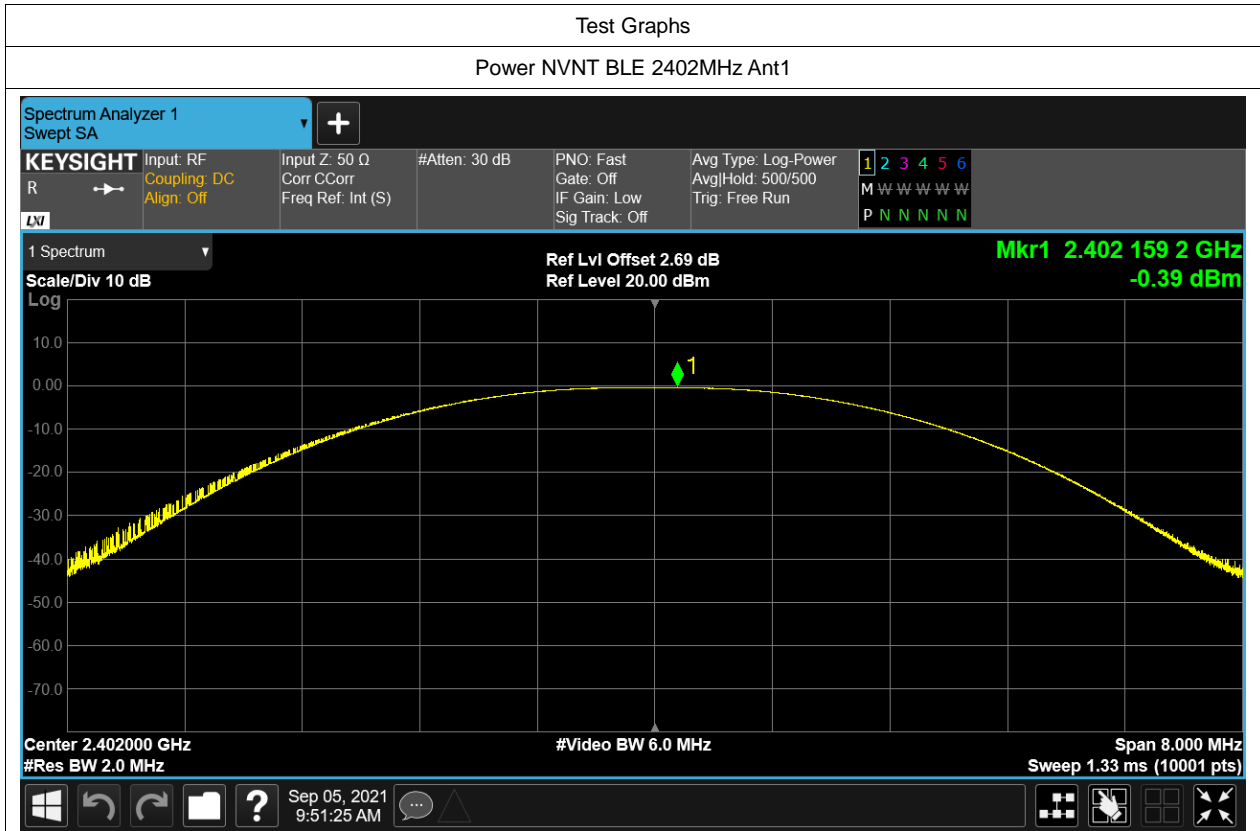

Test Data**Maximum Conducted Output Power**

Condition	Mode	Frequency (MHz)	Antenna	Conducted Power (dBm)	Duty Factor (dB)	Total Power (dBm)	Limit (dBm)	Verdict
NVNT	BLE	2402	Ant1	-0.391	0	-0.391	30	Pass
NVNT	BLE	2442	Ant1	1.854	0	1.854	30	Pass
NVNT	BLE	2480	Ant1	2.335	0	2.335	30	Pass