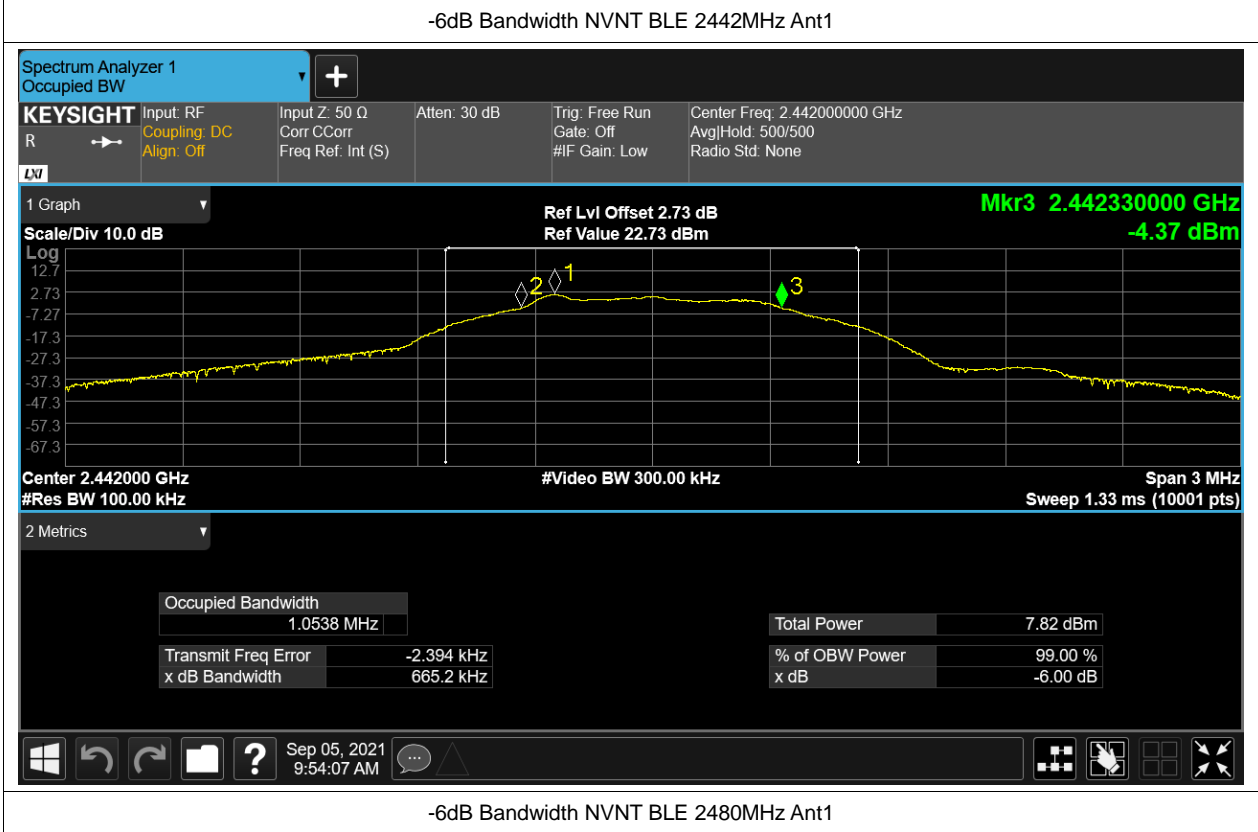

Test Data**Maximum Conducted Output Power**

Condition	Mode	Frequency (MHz)	Antenna	Conducted Power (dBm)	Duty Factor (dB)	Total Power (dBm)	Limit (dBm)	Verdict
NVNT	BLE	2402	Ant1	-0.391	0	-0.391	30	Pass
NVNT	BLE	2442	Ant1	1.854	0	1.854	30	Pass
NVNT	BLE	2480	Ant1	2.335	0	2.335	30	Pass

-6dB Bandwidth

Condition	Mode	Frequency (MHz)	Antenna	-6 dB Bandwidth (MHz)	Limit -6 dB Bandwidth (MHz)	Verdict
NVNT	BLE	2402	Ant1	0.66	0.5	Pass
NVNT	BLE	2442	Ant1	0.665	0.5	Pass
NVNT	BLE	2480	Ant1	0.663	0.5	Pass