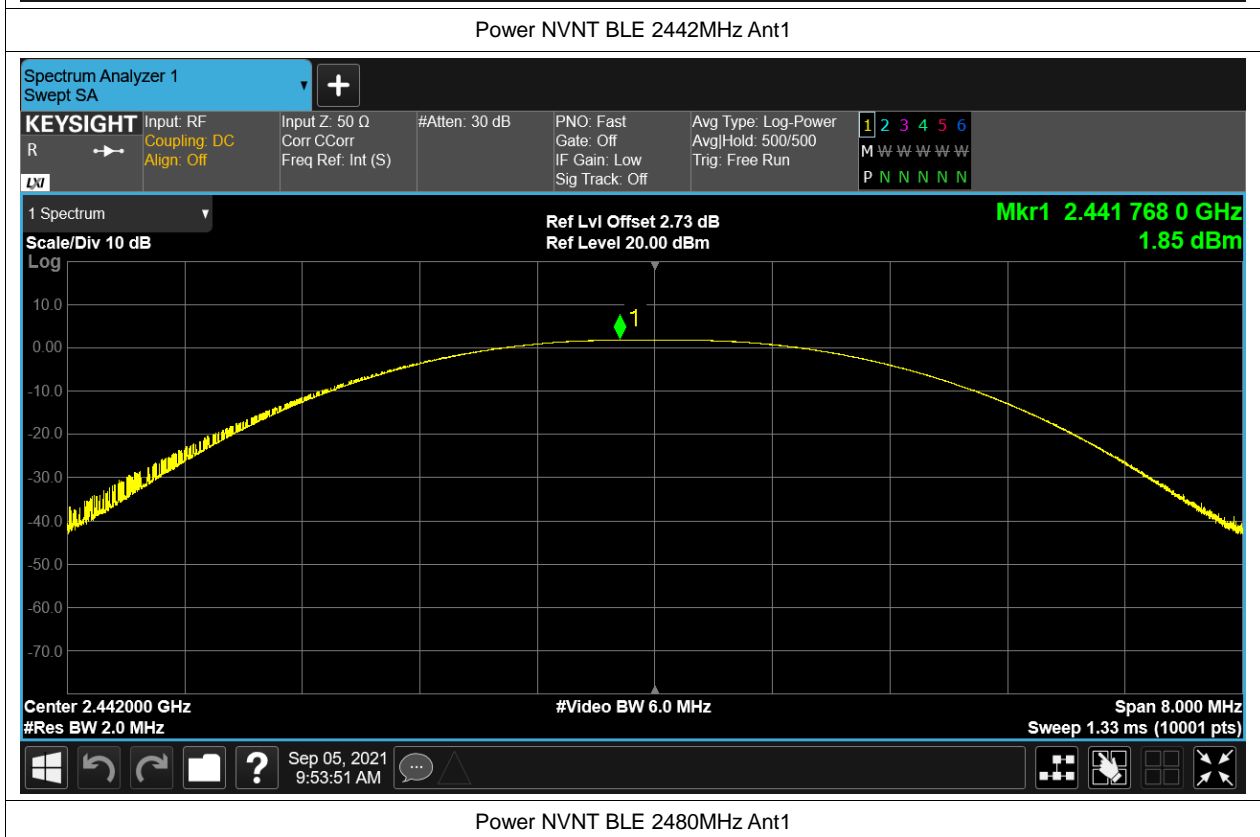

Test Data**Maximum Conducted Output Power**

Condition	Mode	Frequency (MHz)	Antenna	Conducted Power (dBm)	Duty Factor (dB)	Total Power (dBm)	Limit (dBm)	Verdict
NVNT	BLE	2402	Ant1	-0.391	0	-0.391	30	Pass
NVNT	BLE	2442	Ant1	1.854	0	1.854	30	Pass
NVNT	BLE	2480	Ant1	2.335	0	2.335	30	Pass

-6dB Bandwidth

Condition	Mode	Frequency (MHz)	Antenna	-6 dB Bandwidth (MHz)	Limit -6 dB Bandwidth (MHz)	Verdict
NVNT	BLE	2402	Ant1	0.66	0.5	Pass
NVNT	BLE	2442	Ant1	0.665	0.5	Pass
NVNT	BLE	2480	Ant1	0.663	0.5	Pass