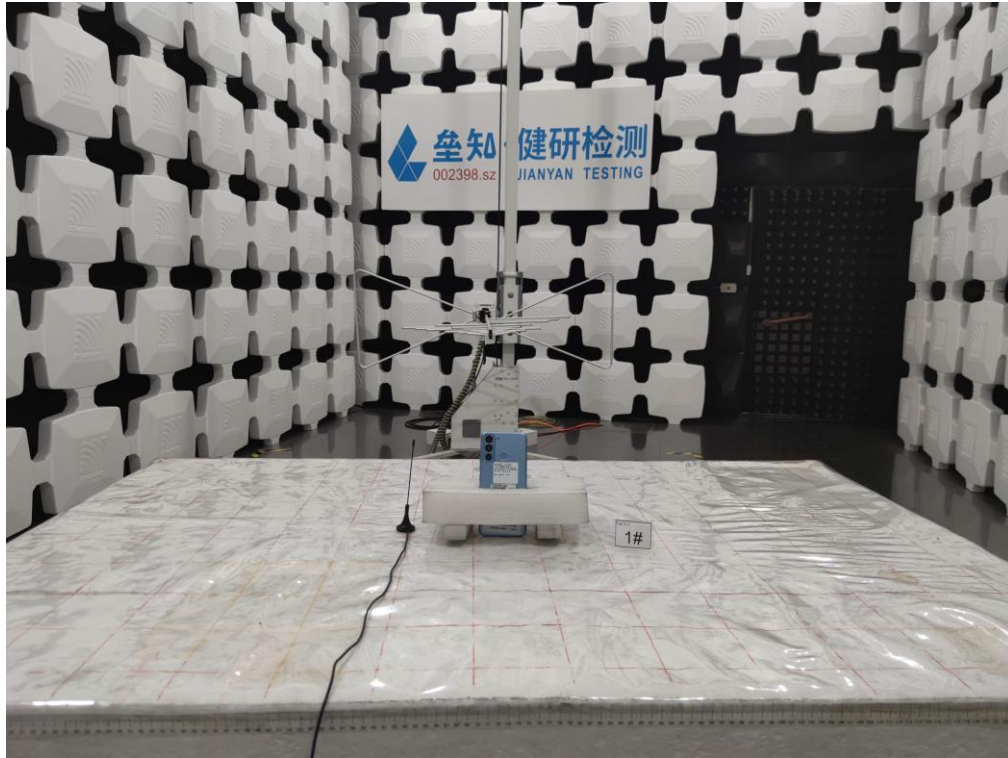

7 Test Setup Photo

Radiated Spurious Emission
Below 1GHz

Above 1GHz

Conducted Measurement**8 EUT Constructional Details**

Reference to the test report No. JYTSZB-R12-2101630.

-----End of report-----