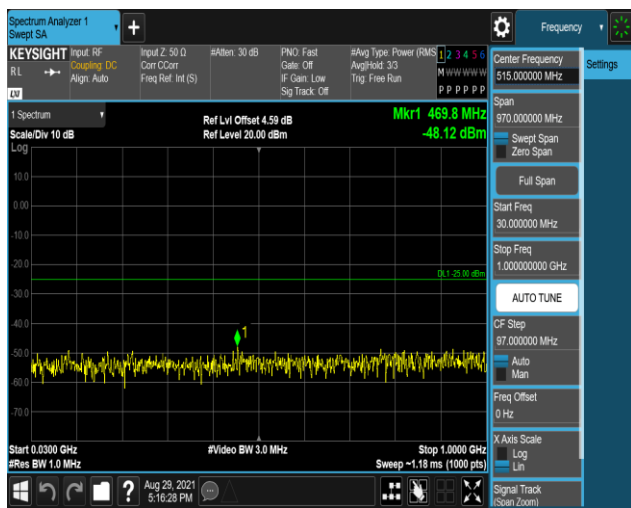

Band38-20MHz-QPSK-38150:30~1000MHz

Band38-20MHz-QPSK-38000:30~1000MHz