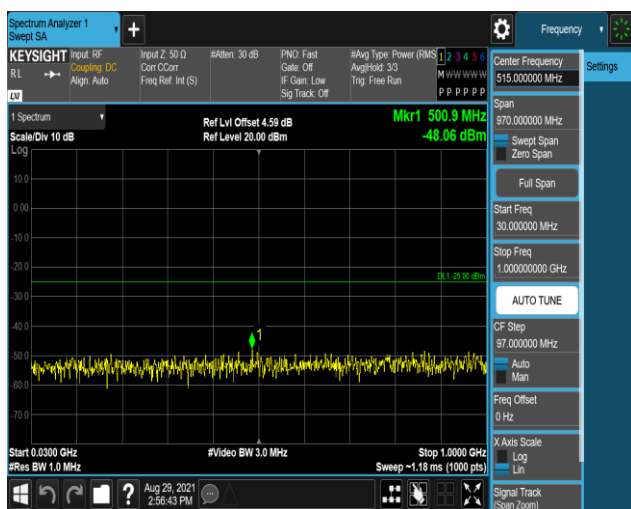

Band7-5MHz-16QAM-20775:30~1000MHz

Band7-5MHz-16QAM-20775:1000~27000MHz

Band7-5MHz-16QAM-21100:30~1000MHz

Band7-5MHz-16QAM-21100:1000~27000MHz

Band7-5MHz-16QAM-21425:30~1000MHz

Band7-5MHz-16QAM-21425:1000~27000MHz