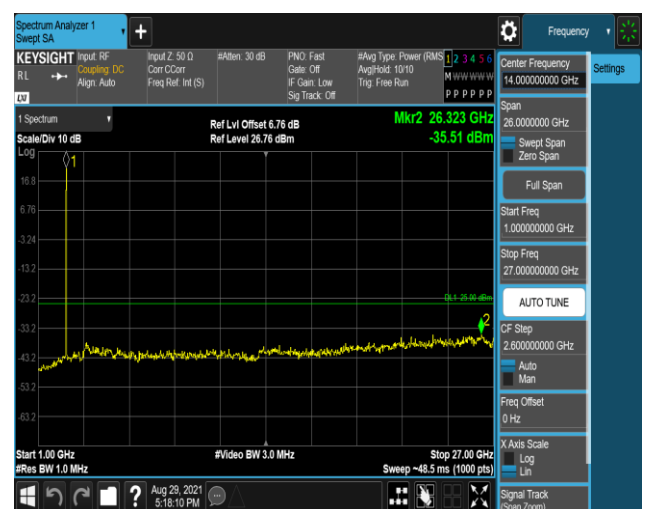

Band38-20MHz-16QAM-37850:30~1000MHz

Band38-20MHz-16QAM-37850:1000~27000MHz

Band38-20MHz-16QAM-38000:30~1000MHz

Band38-20MHz-16QAM-38000:1000~27000MHz

Band38-20MHz-16QAM-38150:30~1000MHz

Band38-20MHz-16QAM-38150:1000~27000MHz