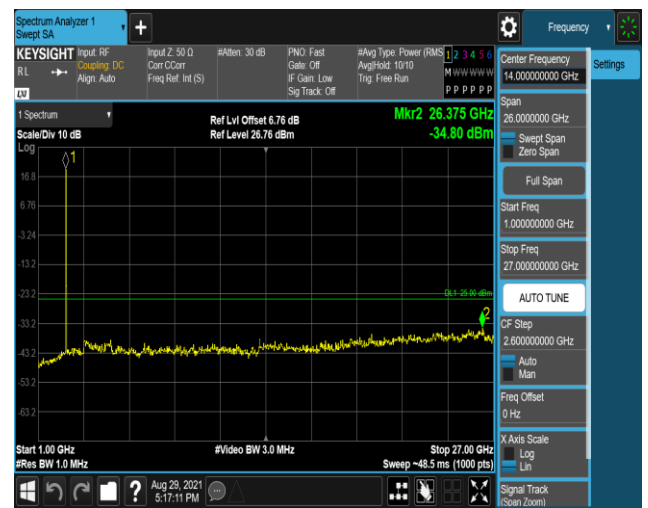

Band38-20MHz-16QAM-37850:30~1000MHz

Band38-20MHz-16QAM-37850:1000~27000MHz

Band38-20MHz-16QAM-38000:30~1000MHz

Band38-20MHz-16QAM-38000:1000~27000MHz

Band38-20MHz-16QAM-38150:30~1000MHz

Band38-20MHz-16QAM-38150:1000~27000MHz