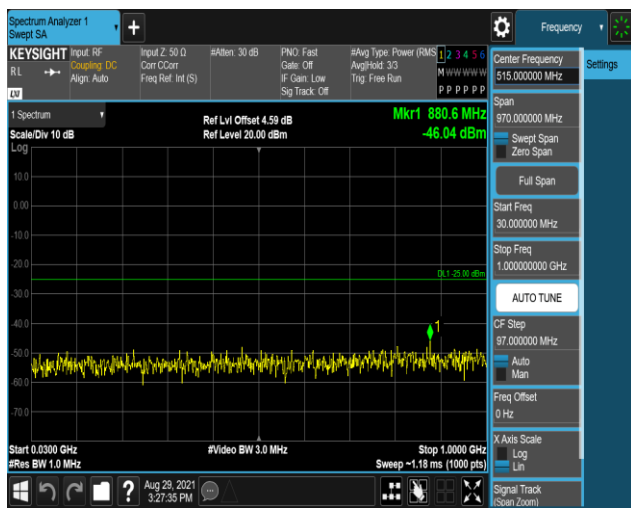

Band7-20MHz-QPSK-21350:30~1000MHz

Band7-20MHz-QPSK-21100:30~1000MHz