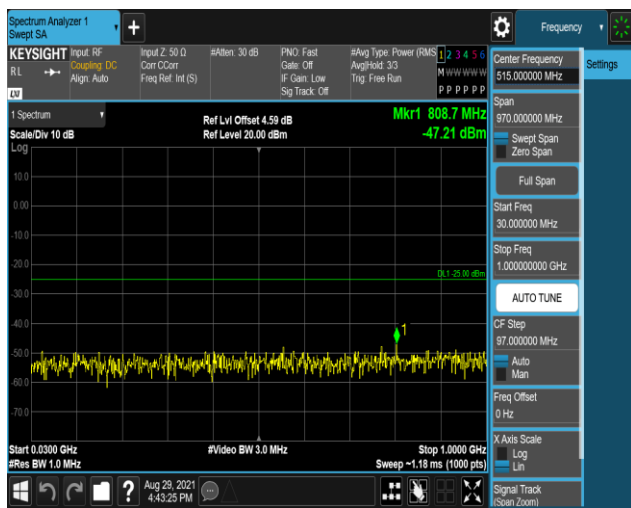

Band38-5MHz-16QAM-38225:30~1000MHz

Band38-5MHz-16QAM-38000:30~1000MHz