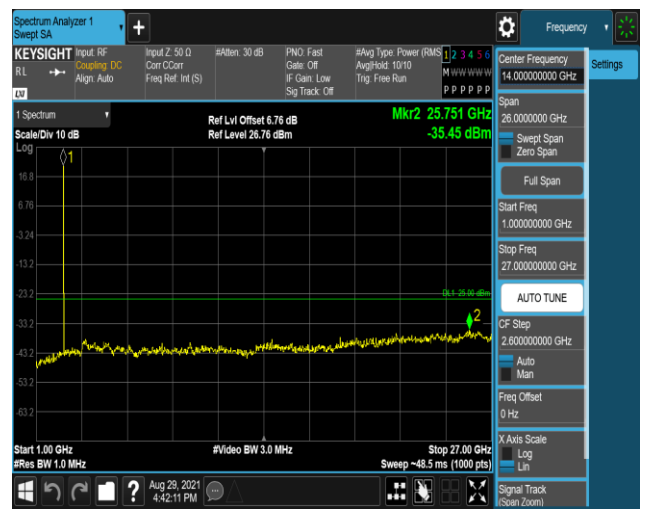

Band38-5MHz-QPSK-38000:1000~27000MHz

Band38-5MHz-QPSK-37775:1000~27000MHz