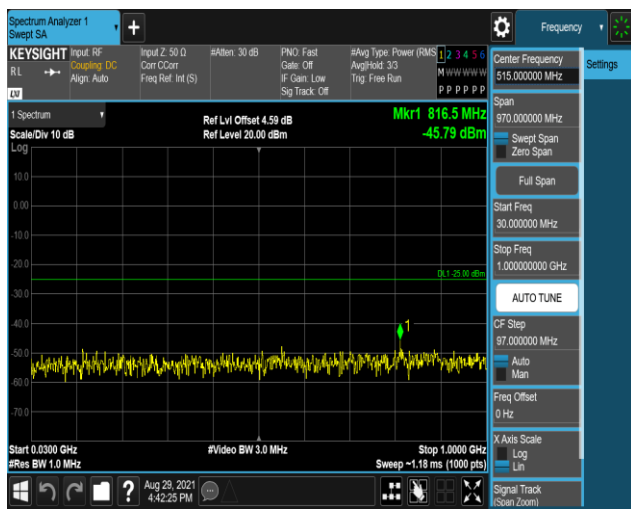

Band38-5MHz-16QAM-38000:30~1000MHz

Band38-5MHz-16QAM-37775:30~1000MHz