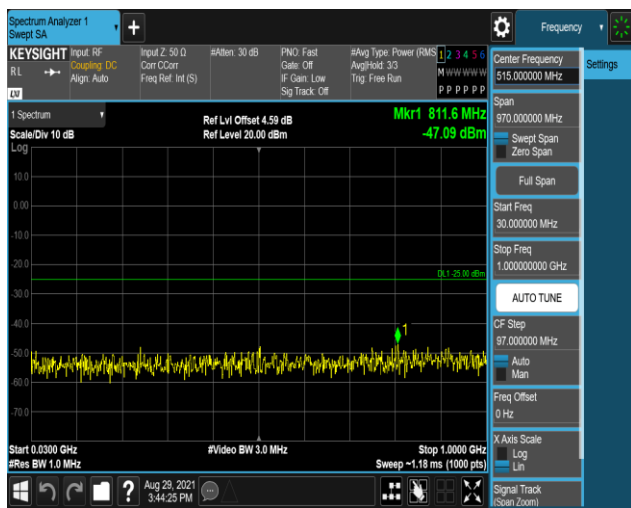

Band41-5MHz-QPSK-41215:30~1000MHz

Band41-5MHz-QPSK-40640:30~1000MHz