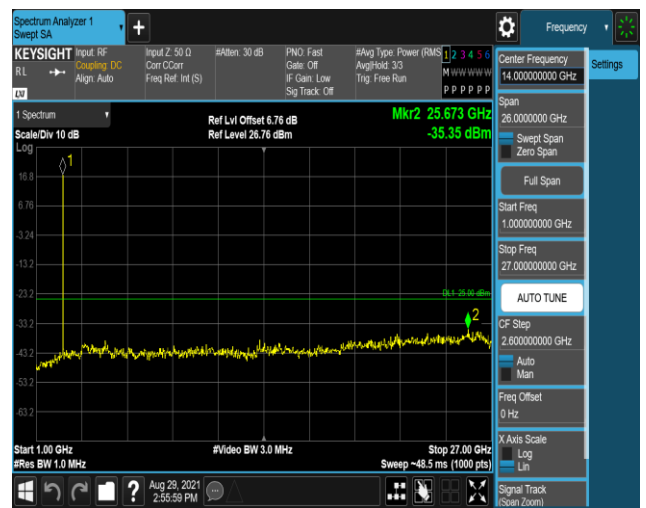

Band7-5MHz-16QAM-20775:30~1000MHz

Band7-5MHz-16QAM-20775:1000~27000MHz

Band7-5MHz-16QAM-21100:30~1000MHz

Band7-5MHz-16QAM-21100:1000~27000MHz

Band7-5MHz-16QAM-21425:30~1000MHz

Band7-5MHz-16QAM-21425:1000~27000MHz