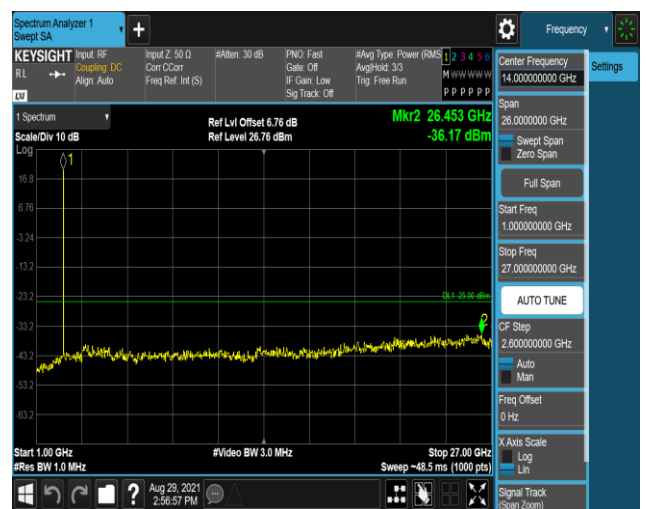

Band7-5MHz-16QAM-20775:30~1000MHz

Band7-5MHz-16QAM-20775:1000~27000MHz

Band7-5MHz-16QAM-21100:30~1000MHz

Band7-5MHz-16QAM-21100:1000~27000MHz

Band7-5MHz-16QAM-21425:30~1000MHz

Band7-5MHz-16QAM-21425:1000~27000MHz