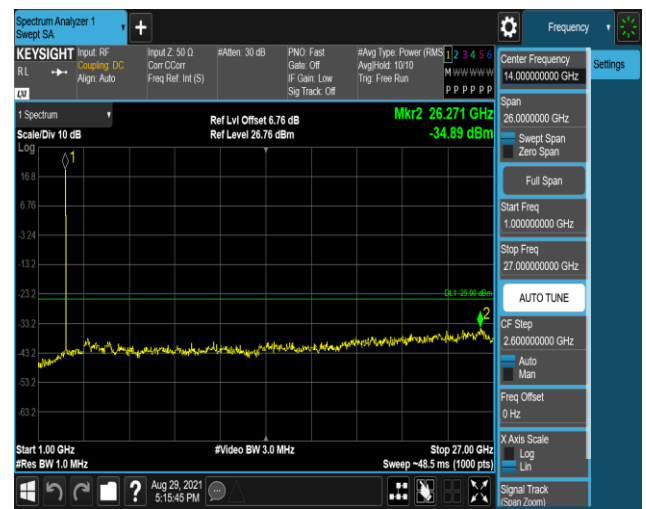

Band38-20MHz-QPSK-38000:1000~27000MHz

Band38-20MHz-QPSK-37850:1000~27000MHz