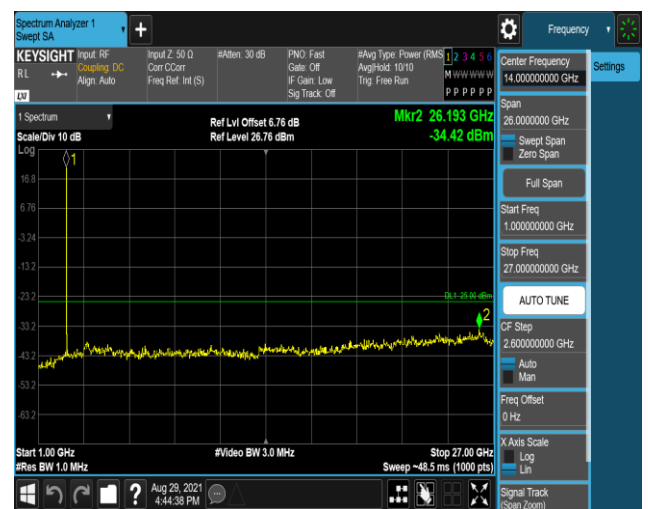

Band38-5MHz-16QAM-37775:30~1000MHz

Band38-5MHz-16QAM-37775:1000~27000MHz

Band38-5MHz-16QAM-38000:30~1000MHz

Band38-5MHz-16QAM-38000:1000~27000MHz

Band38-5MHz-16QAM-38225:30~1000MHz

Band38-5MHz-16QAM-38225:1000~27000MHz