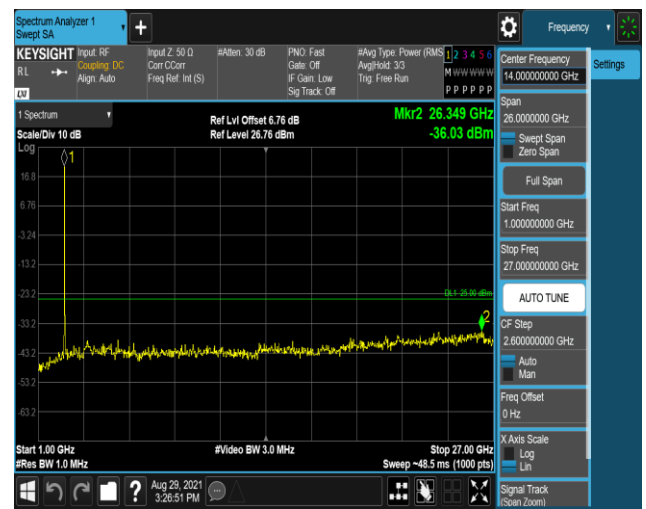

Band7-20MHz-QPSK-21100:1000~27000MHz

Band7-20MHz-QPSK-20850:1000~27000MHz