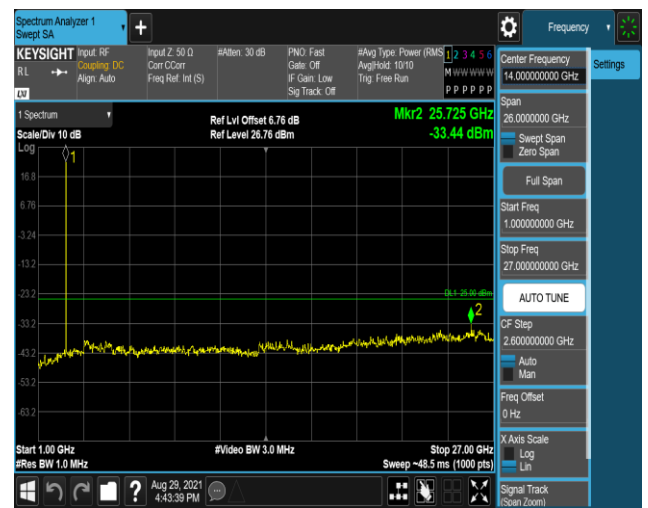

Band38-5MHz-16QAM-37775:30~1000MHz

Band38-5MHz-16QAM-37775:1000~27000MHz

Band38-5MHz-16QAM-38000:30~1000MHz

Band38-5MHz-16QAM-38000:1000~27000MHz

Band38-5MHz-16QAM-38225:30~1000MHz

Band38-5MHz-16QAM-38225:1000~27000MHz