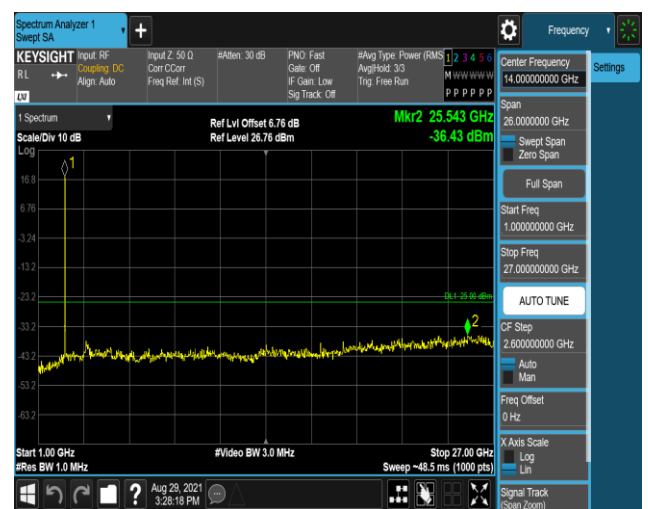

Band7-20MHz-16QAM-20850:30~1000MHz

Band7-20MHz-16QAM-20850:1000~27000MHz

Band7-20MHz-16QAM-21100:30~1000MHz

Band7-20MHz-16QAM-21100:1000~27000MHz

Band7-20MHz-16QAM-21350:30~1000MHz

Band7-20MHz-16QAM-21350:1000~27000MHz