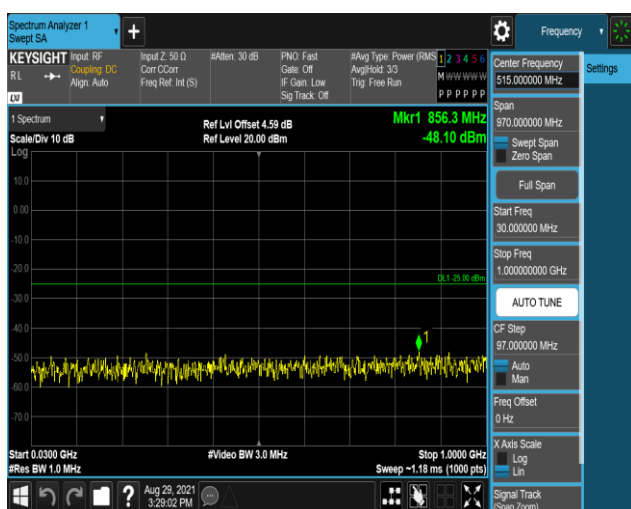

Band7-20MHz-16QAM-20850:30~1000MHz

Band7-20MHz-16QAM-20850:1000~27000MHz

Band7-20MHz-16QAM-21100:30~1000MHz

Band7-20MHz-16QAM-21100:1000~27000MHz

Band7-20MHz-16QAM-21350:30~1000MHz

Band7-20MHz-16QAM-21350:1000~27000MHz