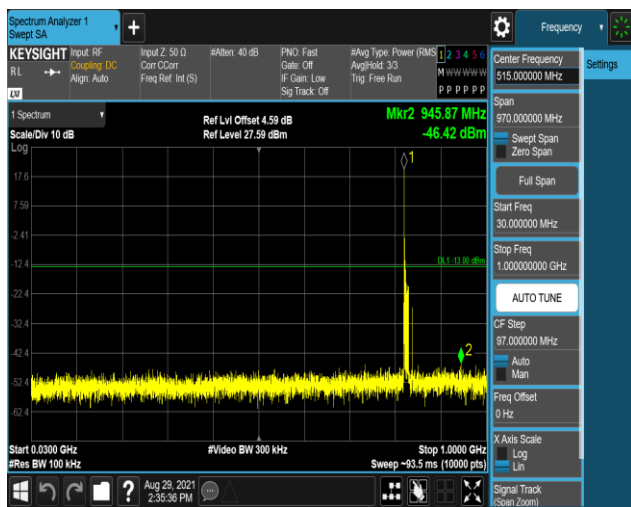

Band5-10MHz-16QAM-20525:30~1000MHz

Band5-10MHz-16QAM-20450:30~1000MHz