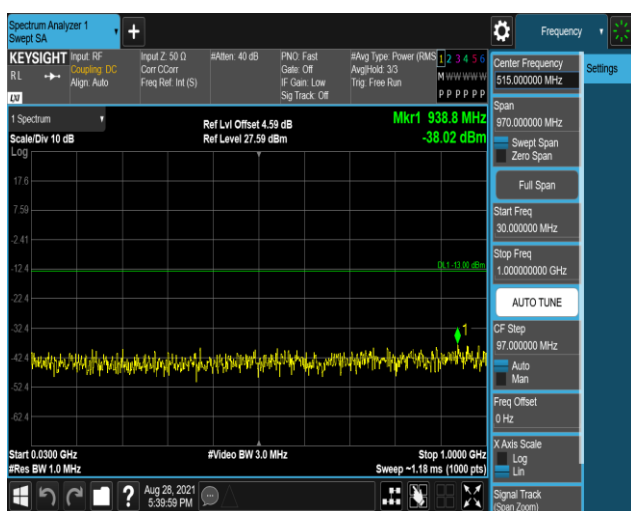

Band4-20MHz-16QAM-20050:30~1000MHz

Band4-20MHz-16QAM-20050:1000~20000MHz

Band4-20MHz-16QAM-20175:30~1000MHz

Band4-20MHz-16QAM-20175:1000~20000MHz

Band4-20MHz-16QAM-20300:30~1000MHz

Band4-20MHz-16QAM-20300:1000~20000MHz