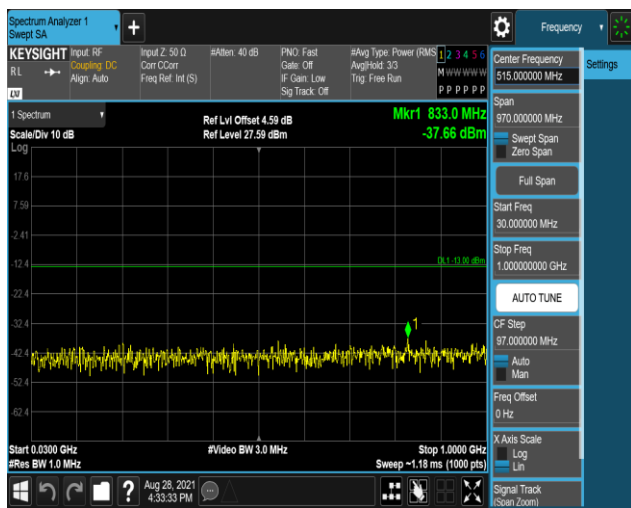

Band2-20MHz-16QAM-19100:30~1000MHz

Band2-20MHz-16QAM-18900:30~1000MHz