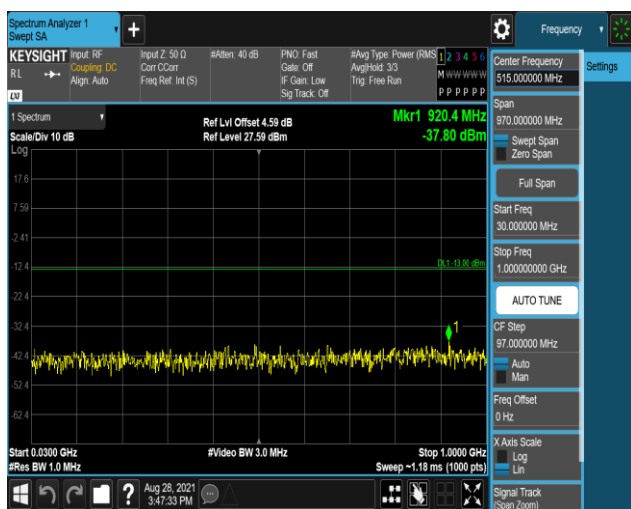

Band2-1.4MHz-16QAM-18607:30~1000MHz

Band2-1.4MHz-16QAM-18607:1000~20000MHz

Band2-1.4MHz-16QAM-18900:30~1000MHz

Band2-1.4MHz-16QAM-18900:1000~20000MHz

Band2-1.4MHz-16QAM-19193:30~1000MHz

Band2-1.4MHz-16QAM-19193:1000~20000MHz