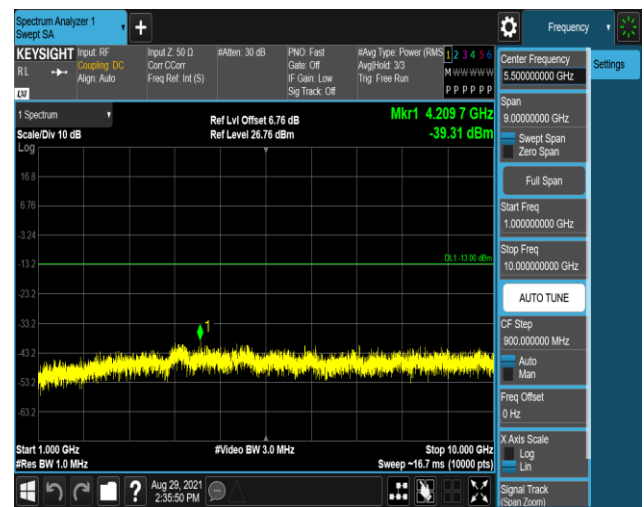

Band5-10MHz-16QAM-20525:1000~10000MHz

Band5-10MHz-16QAM-20450:1000~10000MHz