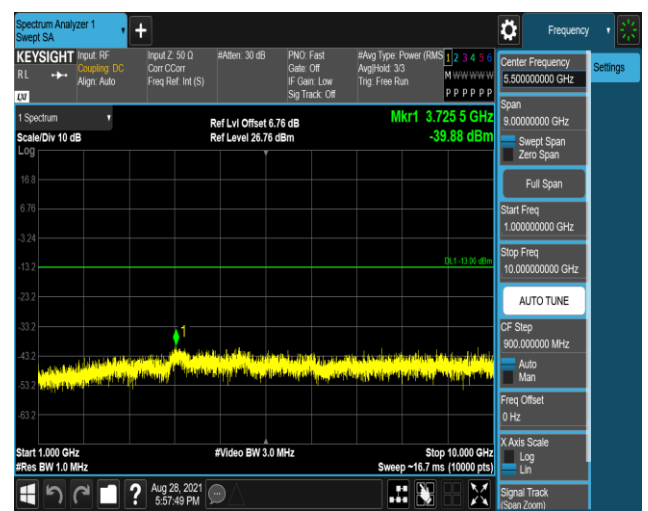

Band5-1.4MHz-QPSK-20407:30~1000MHz

Band5-1.4MHz-QPSK-20407:1000~10000MHz

Band5-1.4MHz-QPSK-20525:30~1000MHz

Band5-1.4MHz-QPSK-20525:1000~10000MHz

Band5-1.4MHz-QPSK-20643:30~1000MHz

Band5-1.4MHz-QPSK-20643:1000~10000MHz