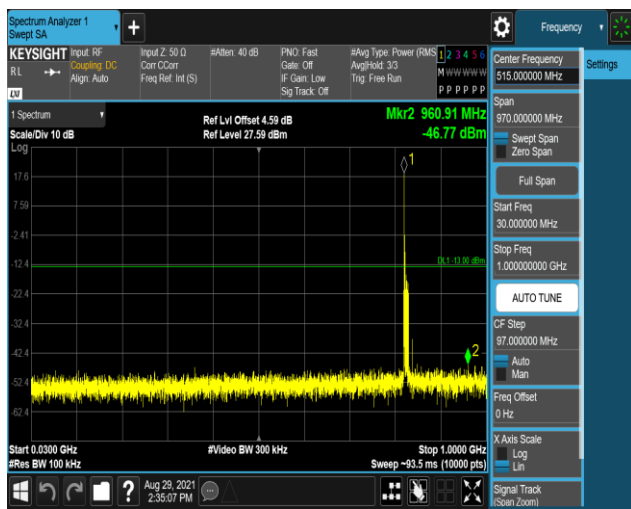

Band5-10MHz-QPSK-20525:30~1000MHz

Band5-10MHz-QPSK-20450:30~1000MHz