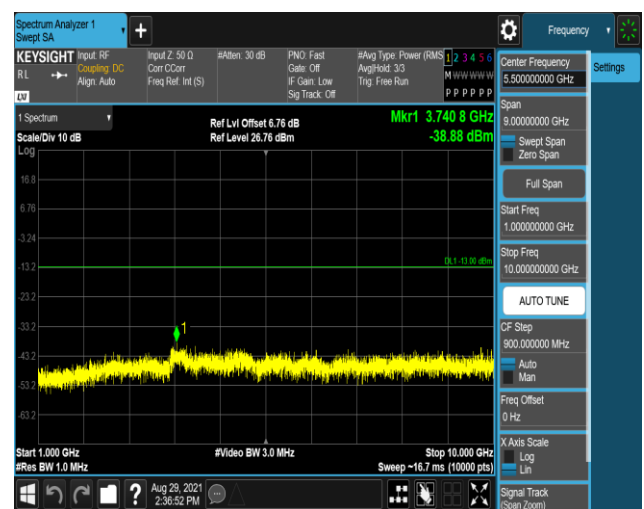

Band5-10MHz-16QAM-20450:30~1000MHz

Band5-10MHz-16QAM-20450:1000~10000MHz

Band5-10MHz-16QAM-20525:30~1000MHz

Band5-10MHz-16QAM-20525:1000~10000MHz

Band5-10MHz-16QAM-20600:30~1000MHz

Band5-10MHz-16QAM-20600:1000~10000MHz