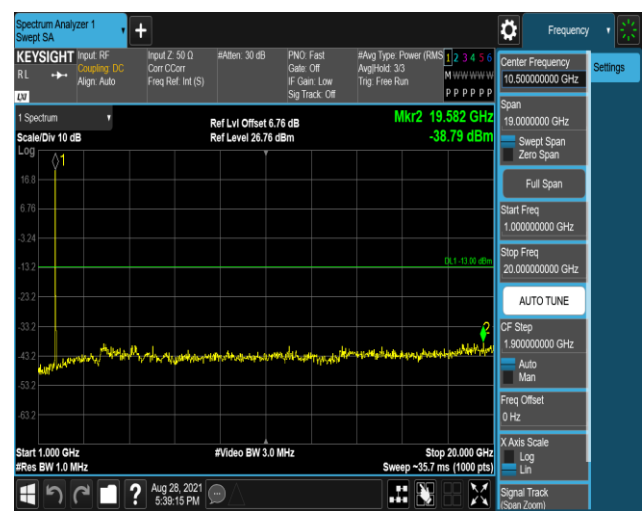

Band4-20MHz-16QAM-20050:30~1000MHz

Band4-20MHz-16QAM-20050:1000~20000MHz

Band4-20MHz-16QAM-20175:30~1000MHz

Band4-20MHz-16QAM-20175:1000~20000MHz

Band4-20MHz-16QAM-20300:30~1000MHz

Band4-20MHz-16QAM-20300:1000~20000MHz