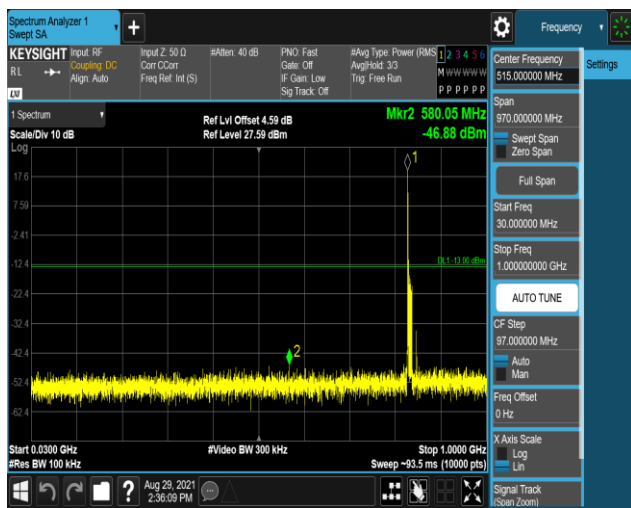

Band5-10MHz-QPSK-20600:30~1000MHz

Band5-10MHz-QPSK-20525:30~1000MHz