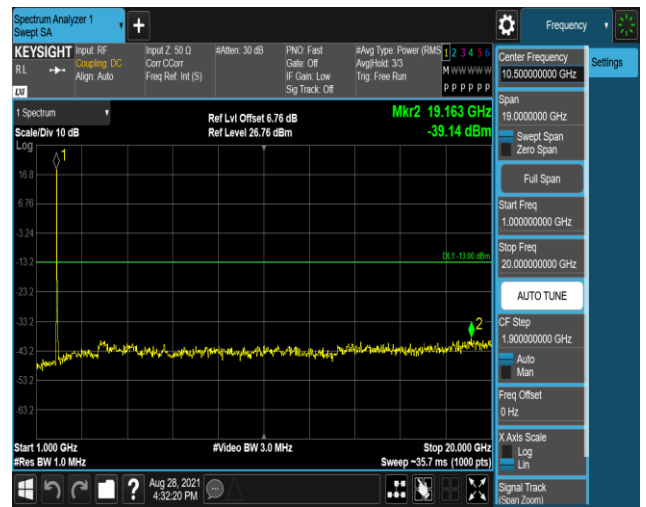

Band2-20MHz-QPSK-18900:1000~20000MHz

Band2-20MHz-QPSK-18700:1000~20000MHz