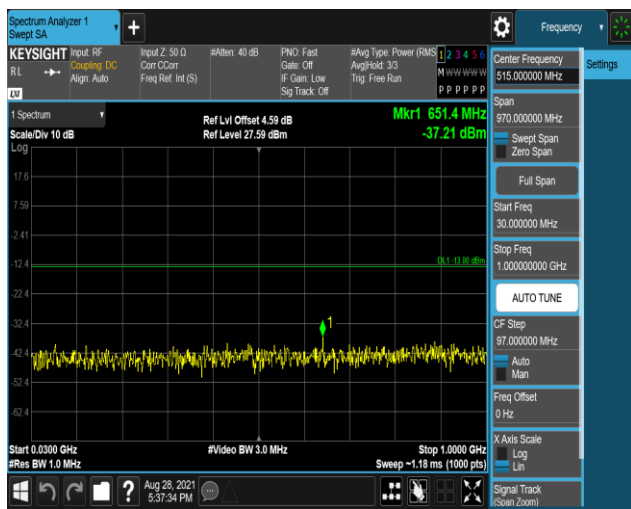

Band4-20MHz-QPSK-20175:30~1000MHz

Band4-20MHz-QPSK-20050:30~1000MHz