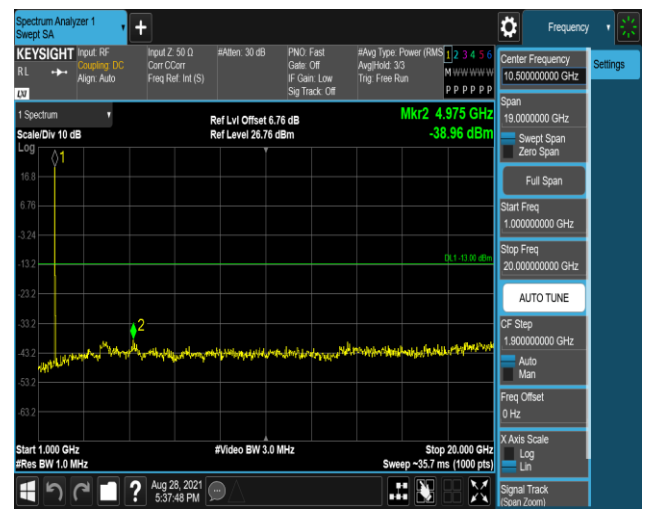

Band4-20MHz-QPSK-20175:1000~20000MHz

Band4-20MHz-QPSK-20050:1000~20000MHz