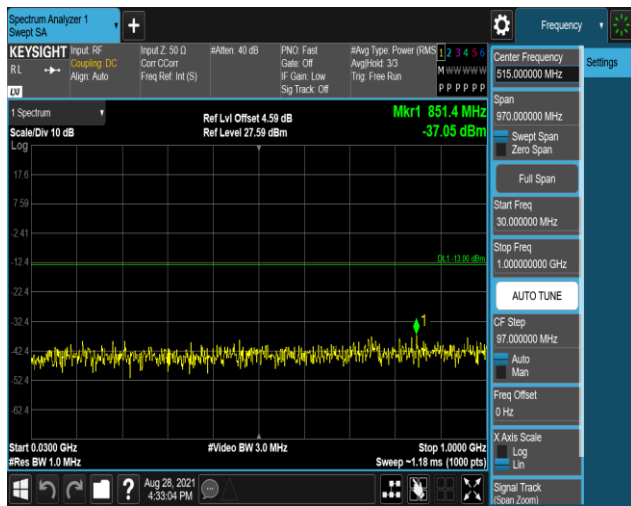

Band2-20MHz-QPSK-19100:30~1000MHz

Band2-20MHz-QPSK-18900:30~1000MHz