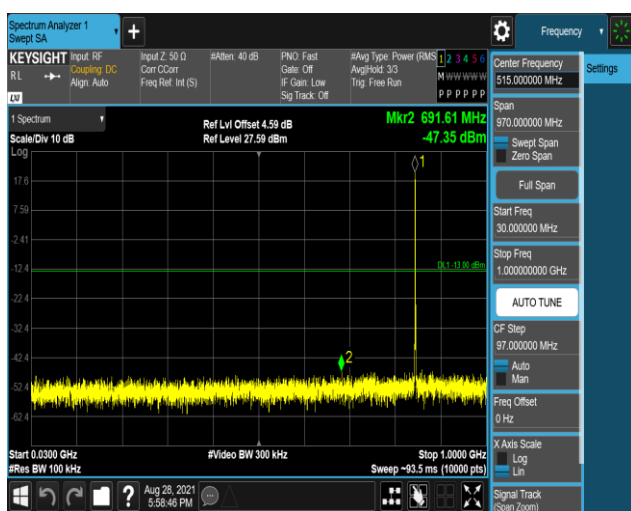

Band5-1.4MHz-QPSK-20407:30~1000MHz

Band5-1.4MHz-QPSK-20407:1000~10000MHz

Band5-1.4MHz-QPSK-20525:30~1000MHz

Band5-1.4MHz-QPSK-20525:1000~10000MHz

Band5-1.4MHz-QPSK-20643:30~1000MHz

Band5-1.4MHz-QPSK-20643:1000~10000MHz