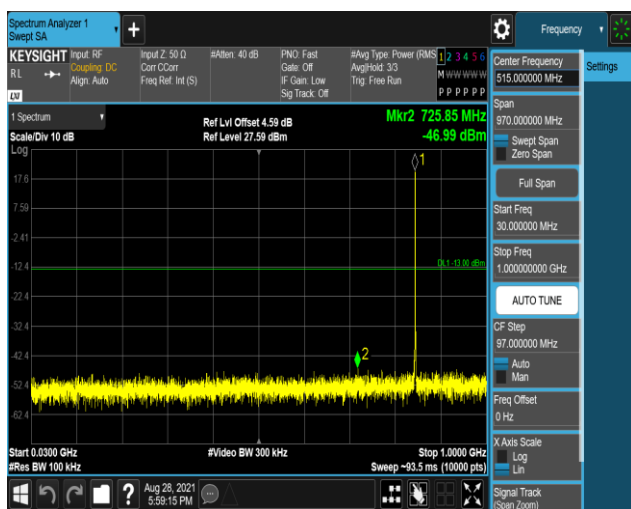

Band5-1.4MHz-16QAM-20407:30~1000MHz

Band5-1.4MHz-16QAM-20407:1000~10000MHz

Band5-1.4MHz-16QAM-20525:30~1000MHz

Band5-1.4MHz-16QAM-20525:1000~10000MHz

Band5-1.4MHz-16QAM-20643:30~1000MHz

Band5-1.4MHz-16QAM-20643:1000~10000MHz