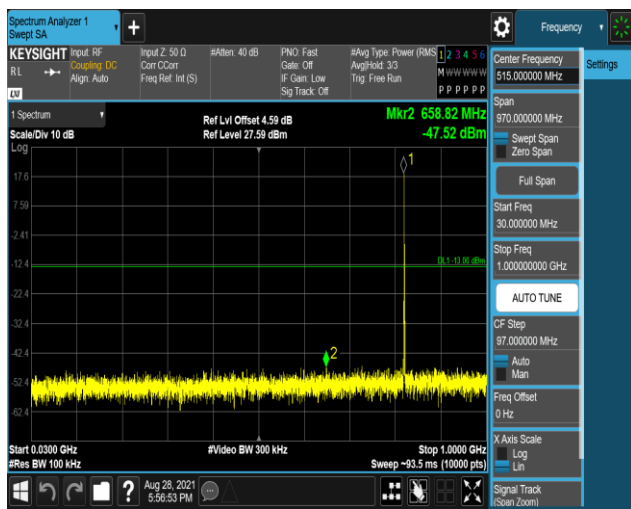

Band5-1.4MHz-16QAM-20525:30~1000MHz

Band5-1.4MHz-16QAM-20407:30~1000MHz