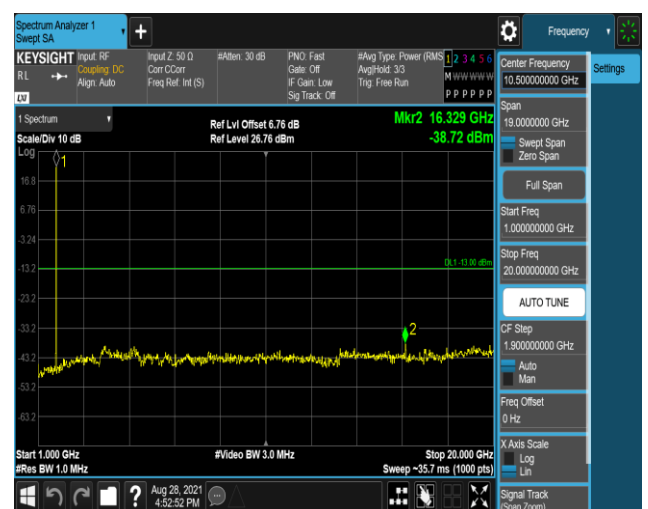

Band4-1.4MHz-16QAM-19957:30~1000MHz

Band4-1.4MHz-16QAM-19957:1000~20000MHz

Band4-1.4MHz-16QAM-20175:30~1000MHz

Band4-1.4MHz-16QAM-20175:1000~20000MHz

Band4-1.4MHz-16QAM-20393:30~1000MHz

Band4-1.4MHz-16QAM-20393:1000~20000MHz