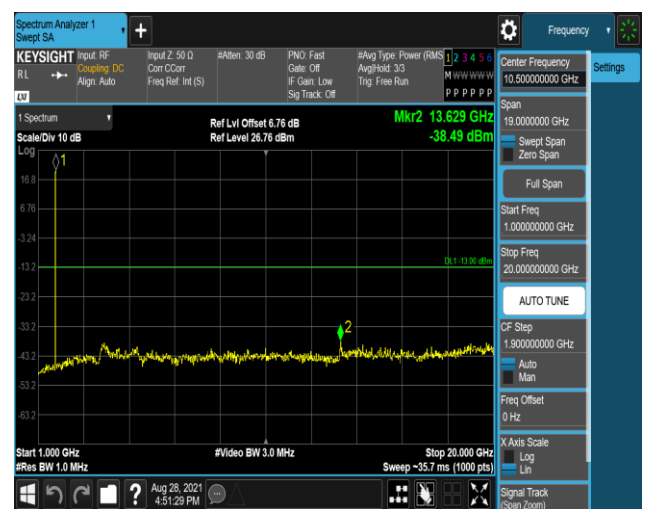

Band4-1.4MHz-16QAM-19957:30~1000MHz

Band4-1.4MHz-16QAM-19957:1000~20000MHz

Band4-1.4MHz-16QAM-20175:30~1000MHz

Band4-1.4MHz-16QAM-20175:1000~20000MHz

Band4-1.4MHz-16QAM-20393:30~1000MHz

Band4-1.4MHz-16QAM-20393:1000~20000MHz