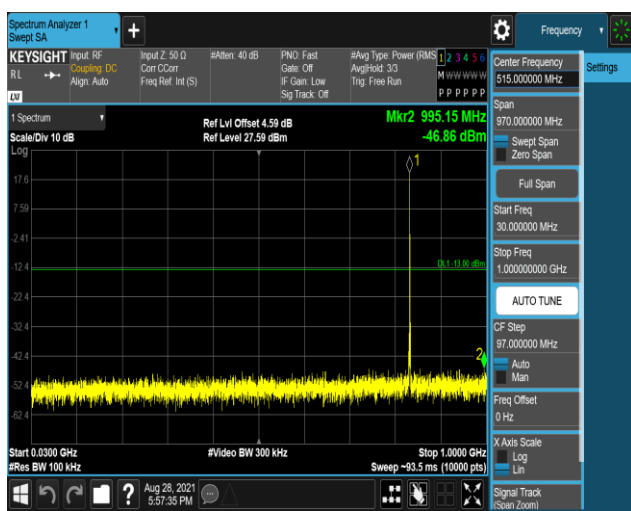

Band5-1.4MHz-QPSK-20643:30~1000MHz

Band5-1.4MHz-QPSK-20525:30~1000MHz