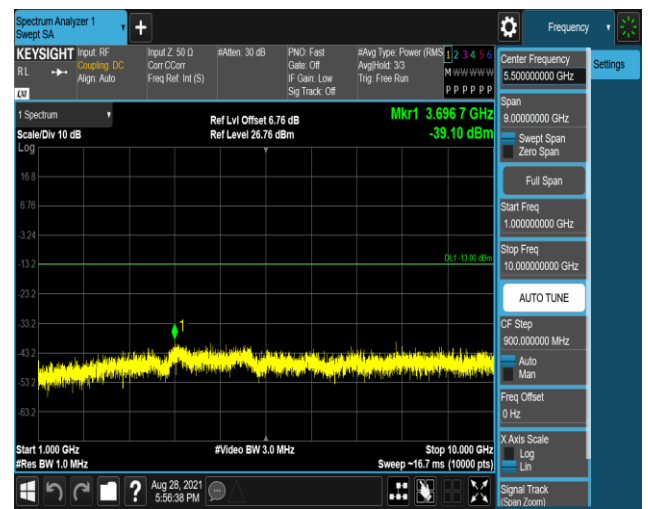

Band5-1.4MHz-QPSK-20525:1000~10000MHz

Band5-1.4MHz-QPSK-20407:1000~10000MHz