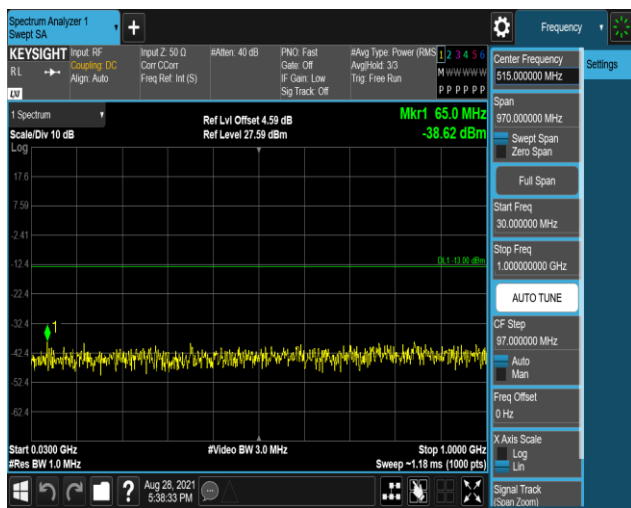

Band4-20MHz-QPSK-20300:30~1000MHz

Band4-20MHz-QPSK-20175:30~1000MHz