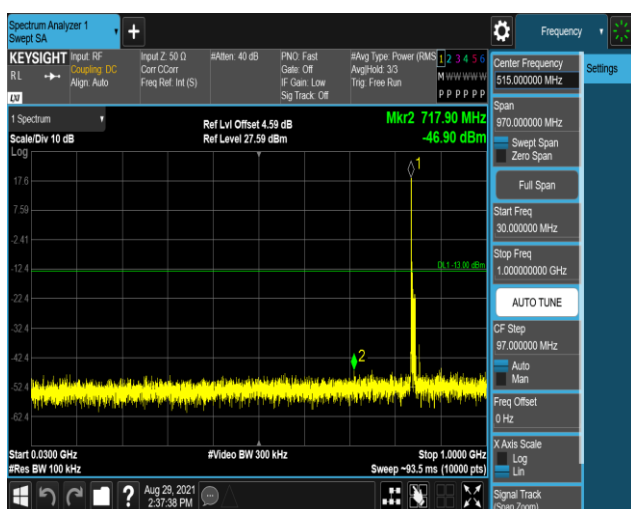

Band5-10MHz-16QAM-20450:30~1000MHz

Band5-10MHz-16QAM-20450:1000~10000MHz

Band5-10MHz-16QAM-20525:30~1000MHz

Band5-10MHz-16QAM-20525:1000~10000MHz

Band5-10MHz-16QAM-20600:30~1000MHz

Band5-10MHz-16QAM-20600:1000~10000MHz