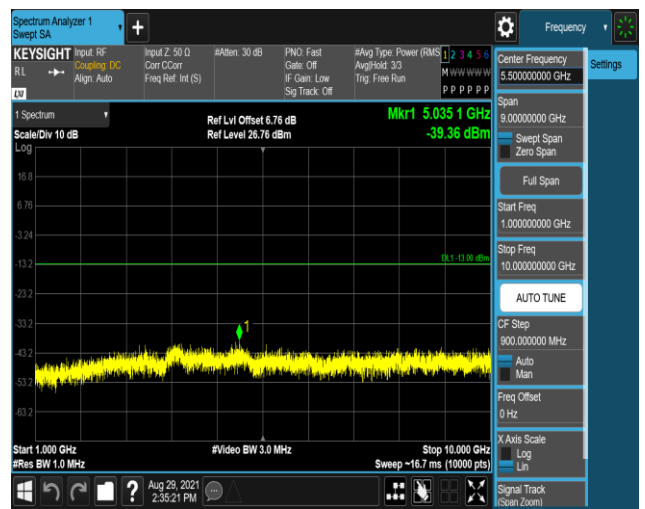

Band5-10MHz-QPSK-20525:1000~10000MHz

Band5-10MHz-QPSK-20450:1000~10000MHz