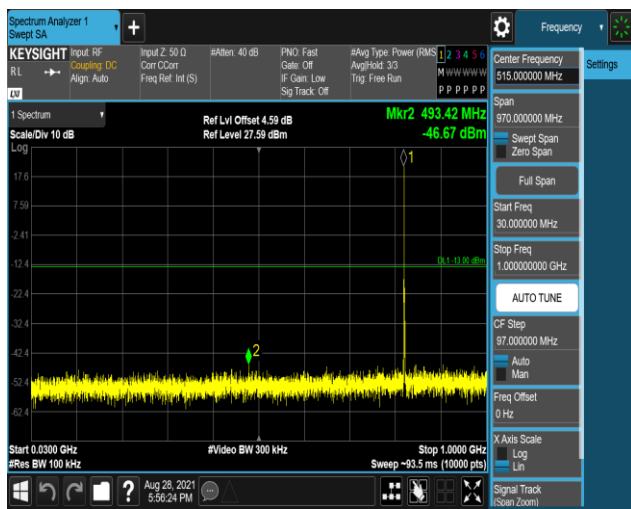

Band5-1.4MHz-QPSK-20525:30~1000MHz

Band5-1.4MHz-QPSK-20407:30~1000MHz