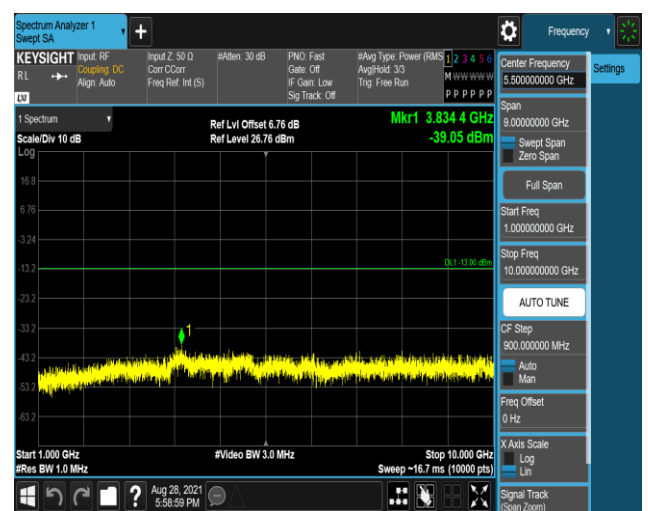

Band5-1.4MHz-QPSK-20407:30~1000MHz

Band5-1.4MHz-QPSK-20407:1000~10000MHz

Band5-1.4MHz-QPSK-20525:30~1000MHz

Band5-1.4MHz-QPSK-20525:1000~10000MHz

Band5-1.4MHz-QPSK-20643:30~1000MHz

Band5-1.4MHz-QPSK-20643:1000~10000MHz