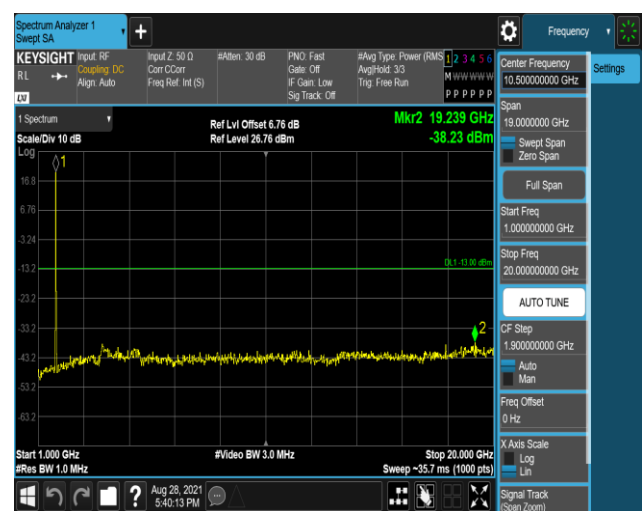

Band4-20MHz-16QAM-20050:30~1000MHz

Band4-20MHz-16QAM-20050:1000~20000MHz

Band4-20MHz-16QAM-20175:30~1000MHz

Band4-20MHz-16QAM-20175:1000~20000MHz

Band4-20MHz-16QAM-20300:30~1000MHz

Band4-20MHz-16QAM-20300:1000~20000MHz