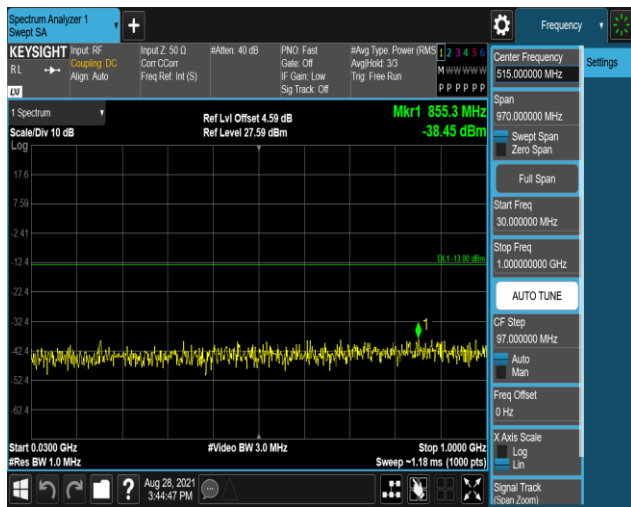

Band2-1.4MHz-16QAM-18607:30~1000MHz

Band2-1.4MHz-16QAM-18607:1000~20000MHz

Band2-1.4MHz-16QAM-18900:30~1000MHz

Band2-1.4MHz-16QAM-18900:1000~20000MHz

Band2-1.4MHz-16QAM-19193:30~1000MHz

Band2-1.4MHz-16QAM-19193:1000~20000MHz