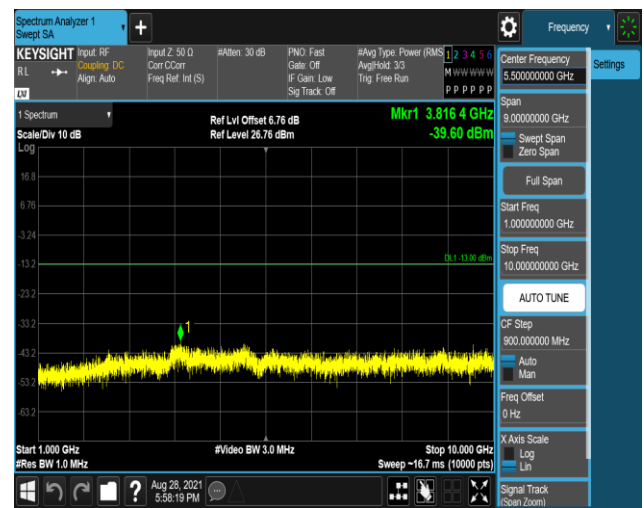

Band5-1.4MHz-16QAM-20407:30~1000MHz

Band5-1.4MHz-16QAM-20407:1000~10000MHz

Band5-1.4MHz-16QAM-20525:30~1000MHz

Band5-1.4MHz-16QAM-20525:1000~10000MHz

Band5-1.4MHz-16QAM-20643:30~1000MHz

Band5-1.4MHz-16QAM-20643:1000~10000MHz