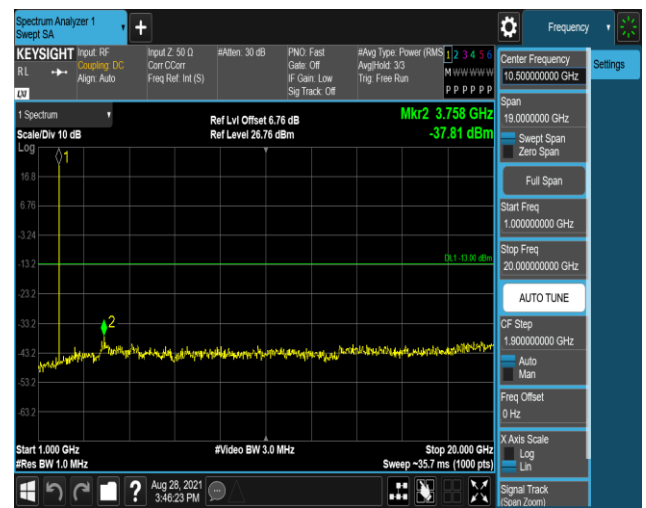

Band2-1.4MHz-16QAM-18607:30~1000MHz

Band2-1.4MHz-16QAM-18607:1000~20000MHz

Band2-1.4MHz-16QAM-18900:30~1000MHz

Band2-1.4MHz-16QAM-18900:1000~20000MHz

Band2-1.4MHz-16QAM-19193:30~1000MHz

Band2-1.4MHz-16QAM-19193:1000~20000MHz