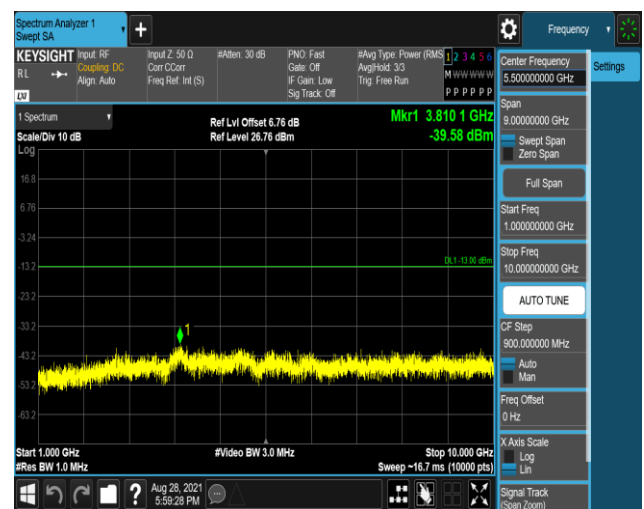

Band5-1.4MHz-16QAM-20407:30~1000MHz

Band5-1.4MHz-16QAM-20407:1000~10000MHz

Band5-1.4MHz-16QAM-20525:30~1000MHz

Band5-1.4MHz-16QAM-20525:1000~10000MHz

Band5-1.4MHz-16QAM-20643:30~1000MHz

Band5-1.4MHz-16QAM-20643:1000~10000MHz