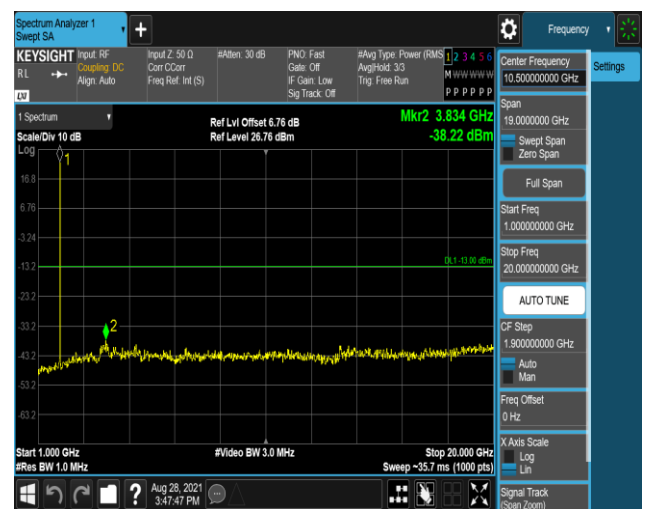

Band2-1.4MHz-16QAM-18607:30~1000MHz

Band2-1.4MHz-16QAM-18607:1000~20000MHz

Band2-1.4MHz-16QAM-18900:30~1000MHz

Band2-1.4MHz-16QAM-18900:1000~20000MHz

Band2-1.4MHz-16QAM-19193:30~1000MHz

Band2-1.4MHz-16QAM-19193:1000~20000MHz