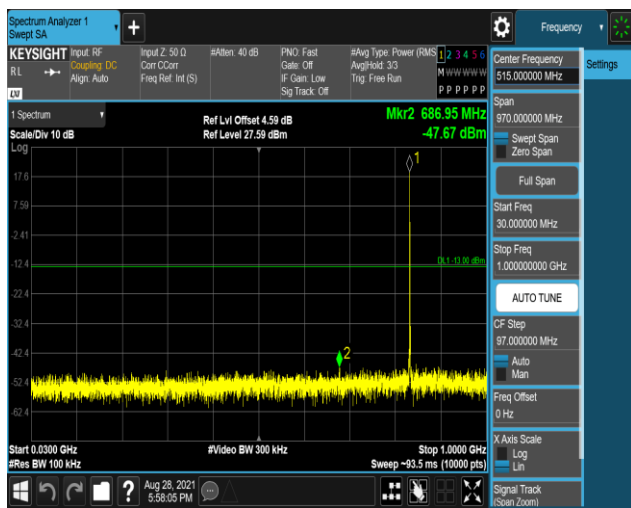

Band5-1.4MHz-16QAM-20643:30~1000MHz

Band5-1.4MHz-16QAM-20525:30~1000MHz