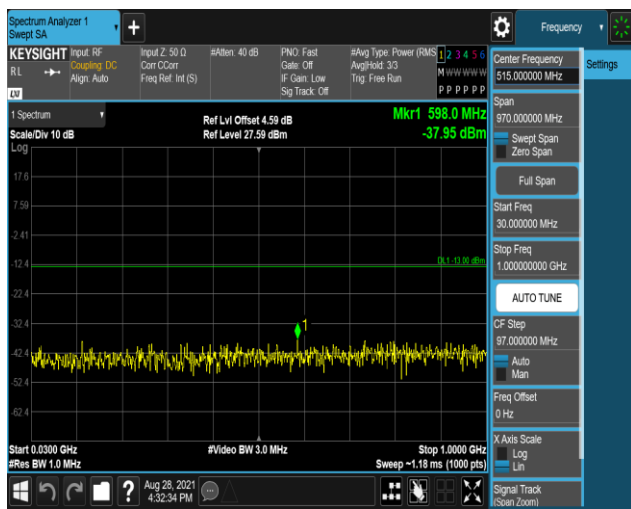

Band2-20MHz-16QAM-18900:30~1000MHz

Band2-20MHz-16QAM-18700:30~1000MHz