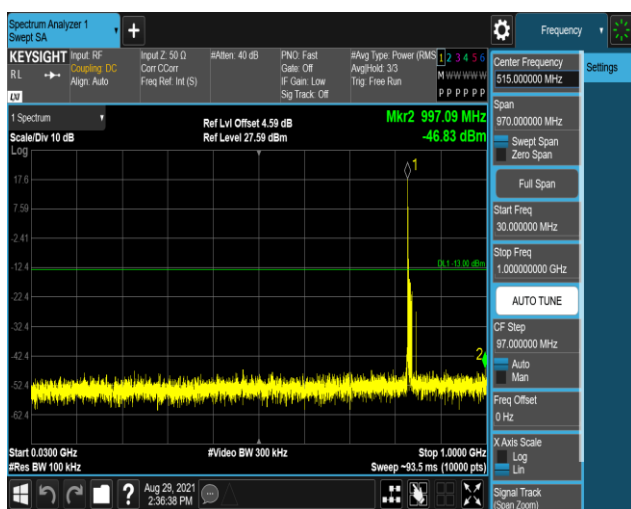

Band5-10MHz-16QAM-20600:30~1000MHz

Band5-10MHz-16QAM-20525:30~1000MHz