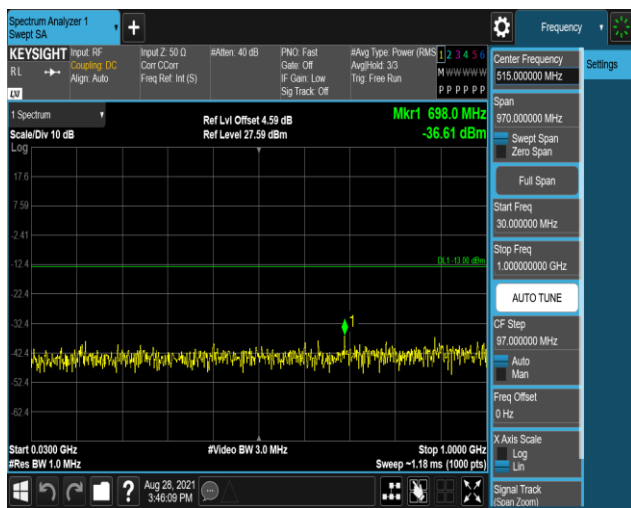

Band2-1.4MHz-16QAM-18607:30~1000MHz

Band2-1.4MHz-16QAM-18607:1000~20000MHz

Band2-1.4MHz-16QAM-18900:30~1000MHz

Band2-1.4MHz-16QAM-18900:1000~20000MHz

Band2-1.4MHz-16QAM-19193:30~1000MHz

Band2-1.4MHz-16QAM-19193:1000~20000MHz