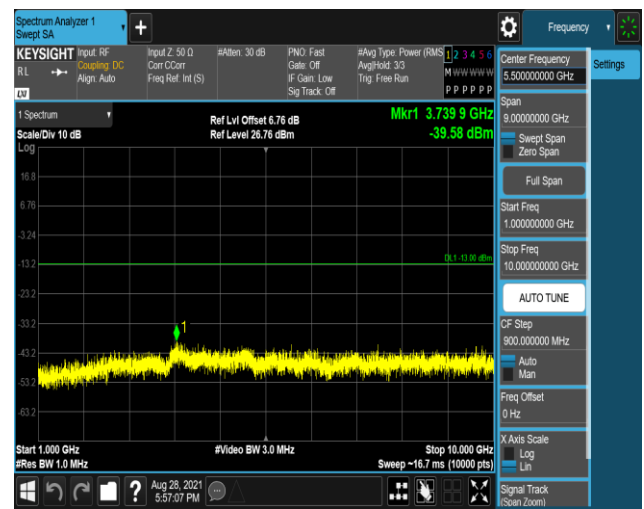

Band5-1.4MHz-16QAM-20525:1000~10000MHz

Band5-1.4MHz-16QAM-20407:1000~10000MHz